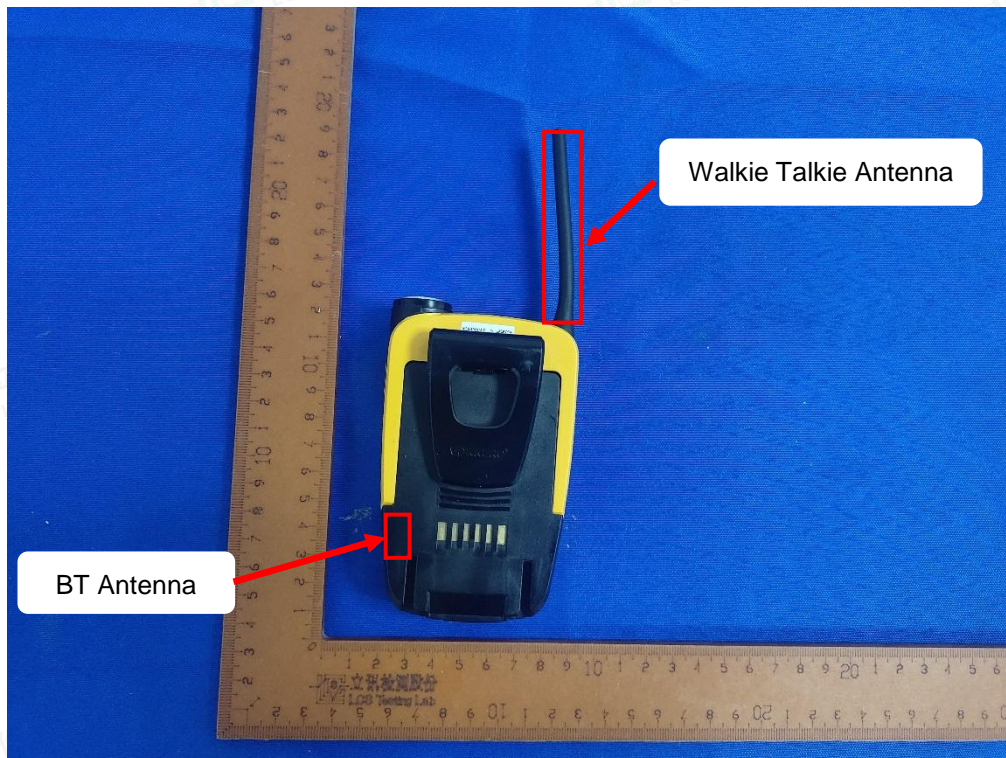

ANNEX C. EUT PHOTOGRAPHS

Fig.2