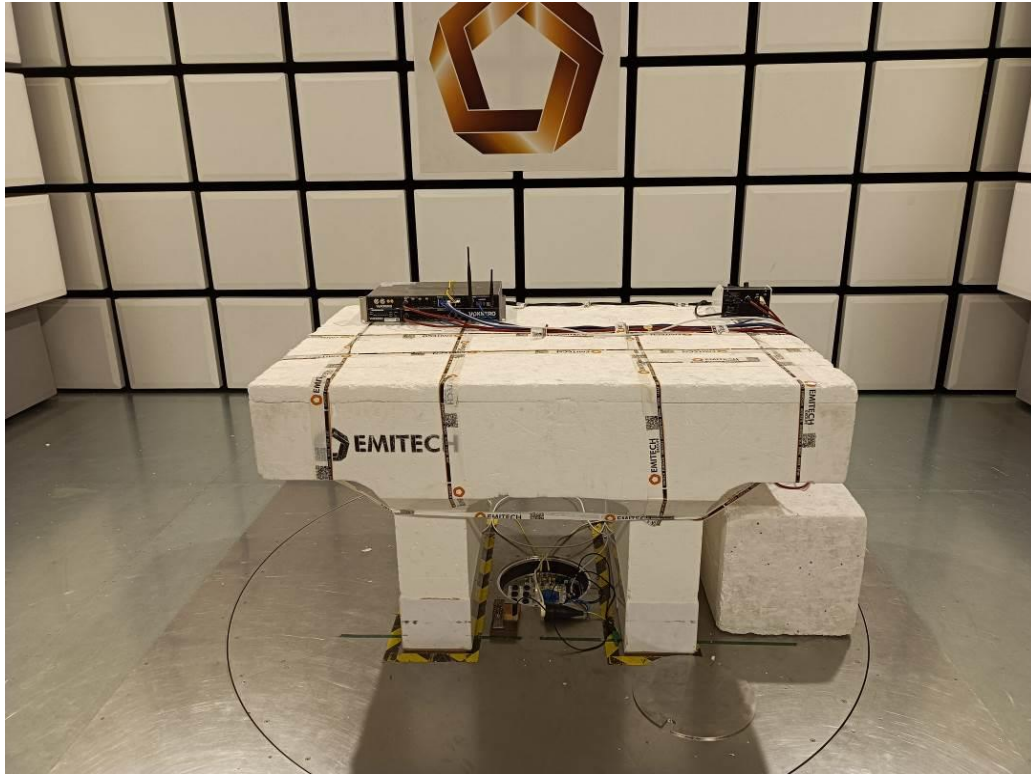

TEST SETUP PHOTO(S)

TEST SETUP PHOTO(S) – EUT POSITION FOR FREQ < 1GHZ

TEST SETUP PHOTO(S) – EUT POSITION FOR FREQ > 1GHZ

TEST SETUP PHOTO(S) – SETUP FOR FREQ < 200MHZ

TEST SETUP PHOTO(S) - SETUP FOR 200MHZ < FREQ < 1GHZ

TEST SETUP PHOTO(S) - SETUP FOR FREQ > 1GHZ