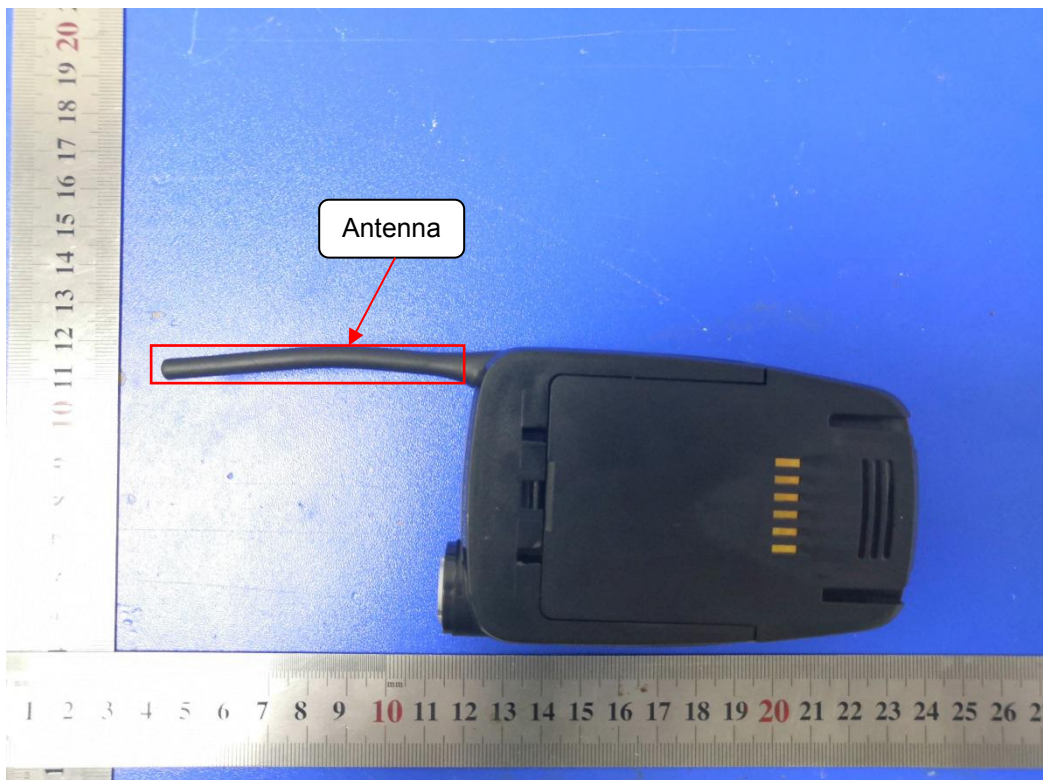

7. SETUP PHOTOGRAPHS

0mm body-worn Side Setup Photo

25mm Front of face Side Setup Photo

8. EUT PHOTOGRAPHS

Fig.1

Fig.2

.....The End of Test Report.....