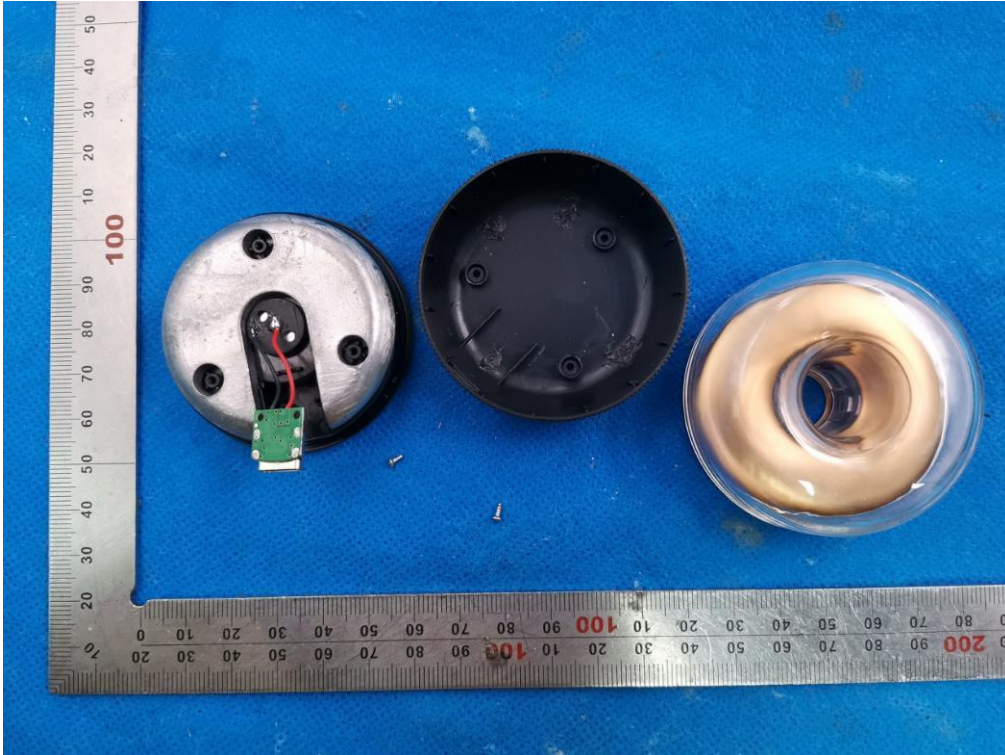

Internal Photos

Test Model: bebird Note3

OPEN VIEW OF EUT

VIEW OF BATTERY

INTERNAL VIEW OF EUT-1

INTERNAL VIEW OF EUT-2

INTERNAL VIEW OF EUT-3

Charging Dock
OPEN VIEW OF EUT

INTERNAL VIEW OF EUT-1

INTERNAL VIEW OF EUT-2