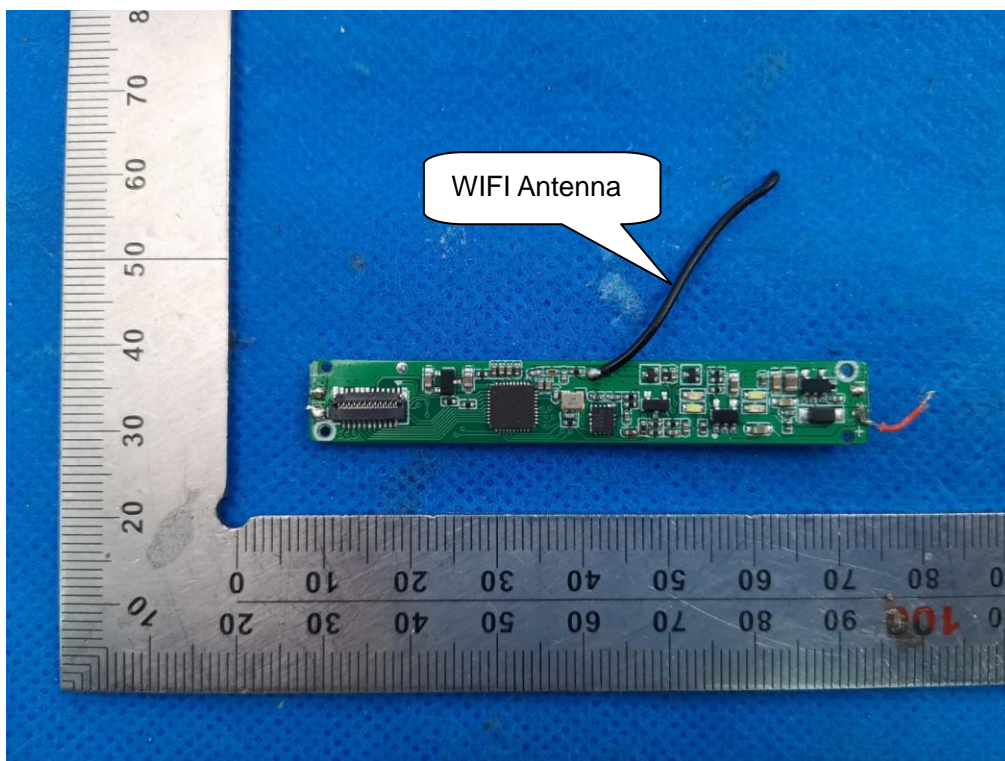

Internal Photos

Test Model: bebird Note3

OPEN VIEW OF EUT

VIEW OF BATTERY

INTERNAL VIEW OF EUT-1

INTERNAL VIEW OF EUT-2

INTERNAL VIEW OF EUT-3

Charging Dock
OPEN VIEW OF EUT

INTERNAL VIEW OF EUT-1

INTERNAL VIEW OF EUT-2