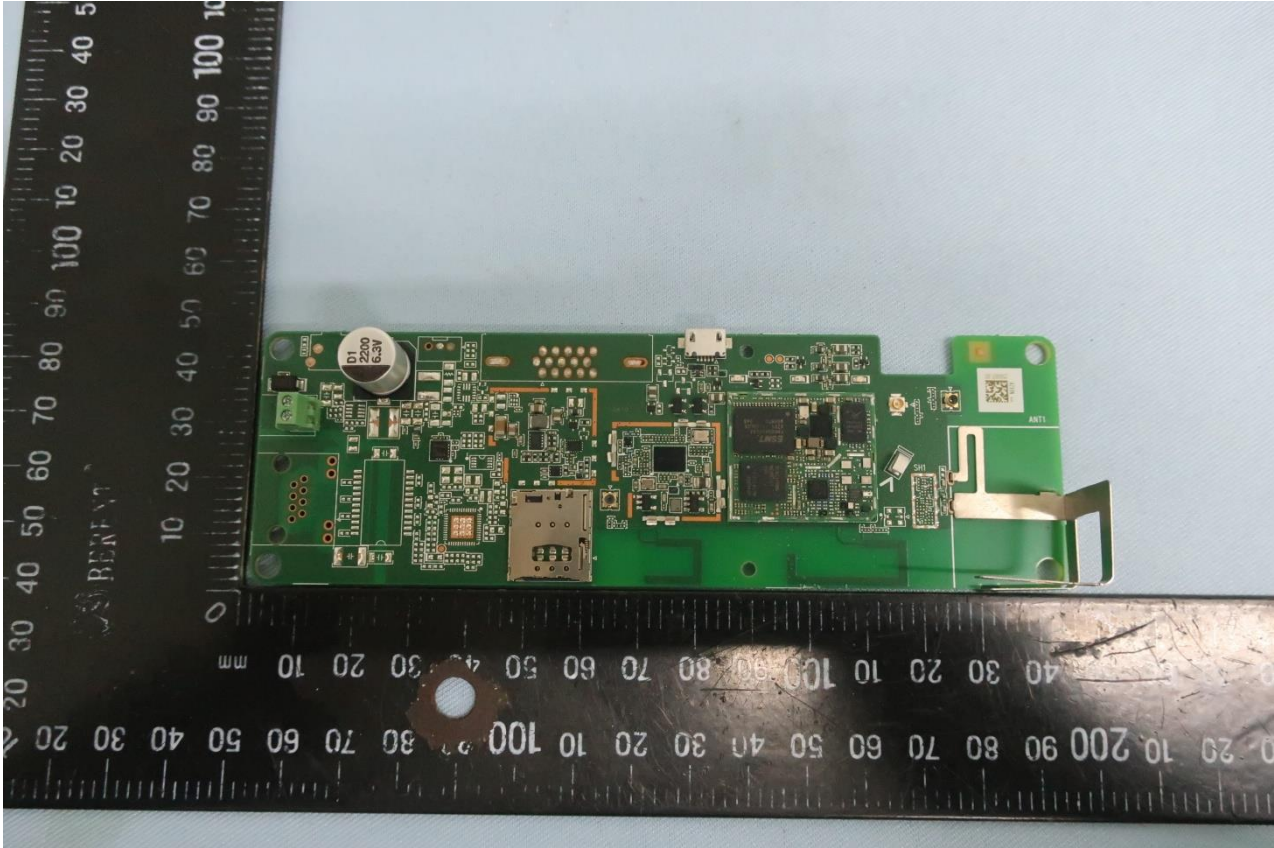

### 3. Internal Photograph of EUT

Brand Name: Flo by Moen; Model Name: 920-007

Brand Name: Flo by Moen; Model Name: 920-007

Brand Name: Flo by Moen; Model Name: 920-007

Brand Name: Flo by Moen; Model Name: 920-007

Brand Name: Flo by Moen; Model Name: 920-007

Brand Name: Flo by Moen; Model Name: 920-007

Brand Name: Flo by Moen; Model Name: 920-007

Brand Name: Flo by Moen; Model Name: 920-007

Brand Name: Flo by Moen; Model Name: 920-007