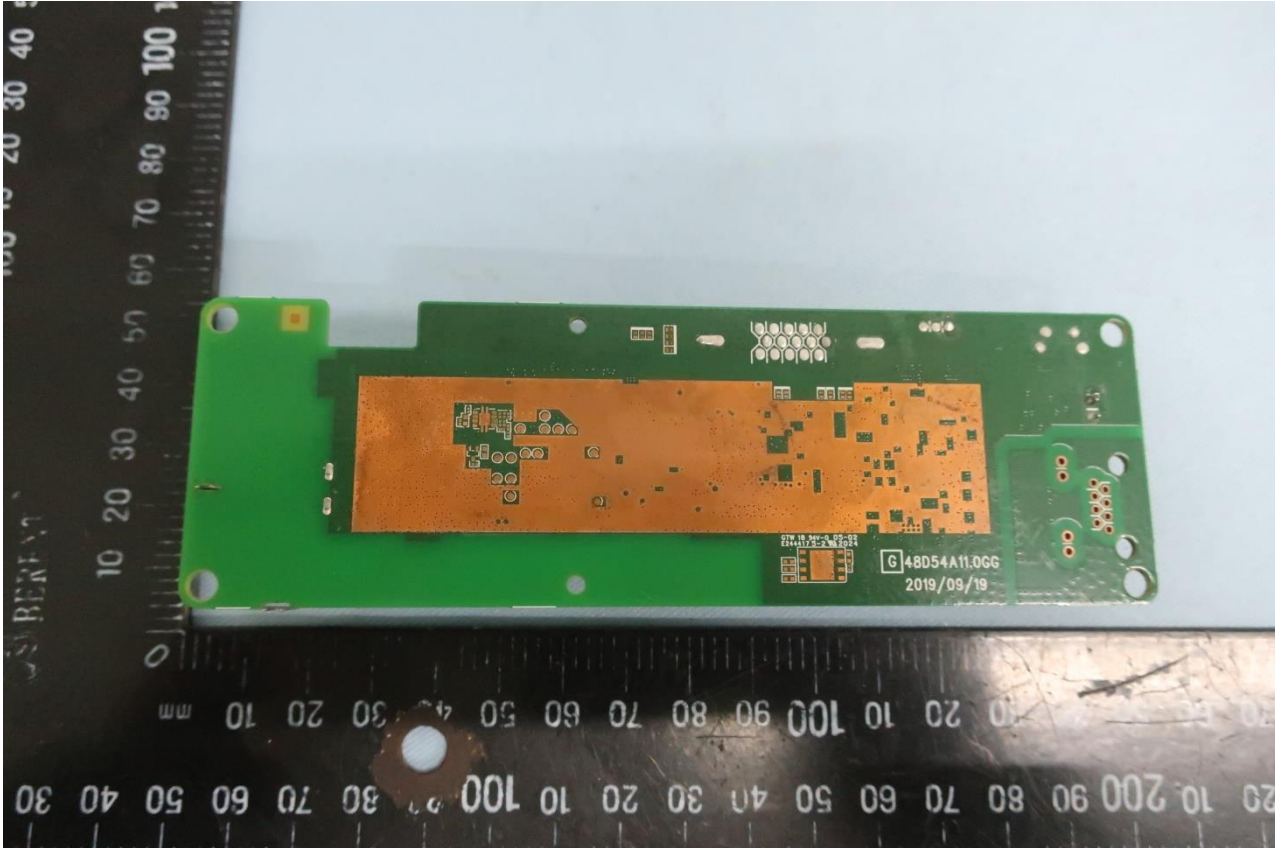

### 3. Internal Photograph of EUT

Brand Name: Flo by Moen; Model Name: 920-007

Brand Name: Flo by Moen; Model Name: 920-007

Brand Name: Flo by Moen; Model Name: 920-007

Brand Name: Flo by Moen; Model Name: 920-007

Brand Name: Flo by Moen; Model Name: 920-007

Brand Name: Flo by Moen; Model Name: 920-007

Brand Name: Flo by Moen; Model Name: 920-007

Brand Name: Flo by Moen; Model Name: 920-007

Brand Name: Flo by Moen; Model Name: 920-007

Brand Name: Flo by Moen; Model Name: 920-007

**Brand Name: Flo by Moen; Model Name: 920-007**

Brand Name: Flo by Moen; Model Name: 920-007

Brand Name: Flo by Moen; Model Name: 920-007

Brand Name: Flo by Moen; Model Name: 920-007