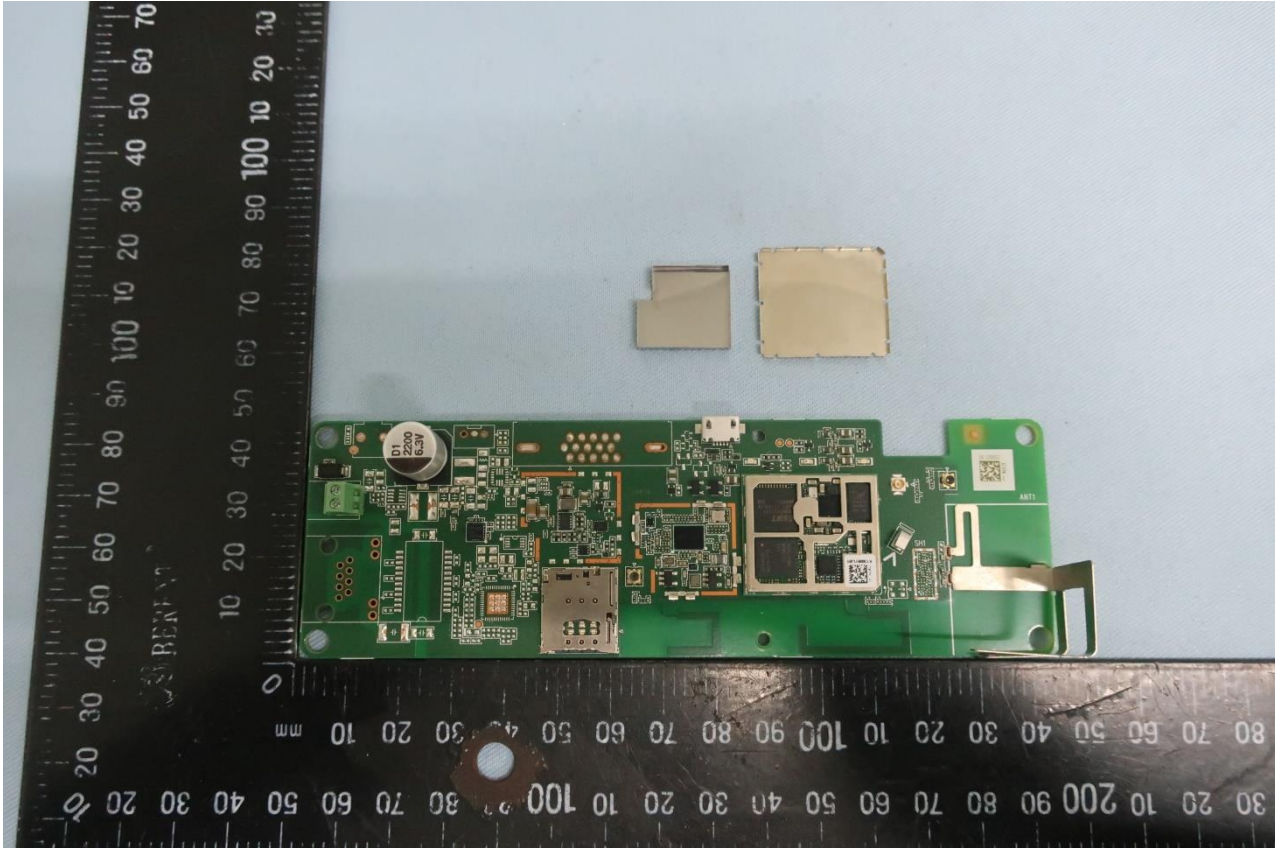

### 3. Internal Photograph of EUT

Brand Name: Flo by Moen; Model Name: 920-007

Brand Name: Flo by Moen; Model Name: 920-007

Brand Name: Flo by Moen; Model Name: 920-007

Brand Name: Flo by Moen; Model Name: 920-007

Brand Name: Flo by Moen; Model Name: 920-007

Brand Name: Flo by Moen; Model Name: 920-007

Brand Name: Flo by Moen; Model Name: 920-007

Brand Name: Flo by Moen; Model Name: 920-007

Brand Name: Flo by Moen; Model Name: 920-007