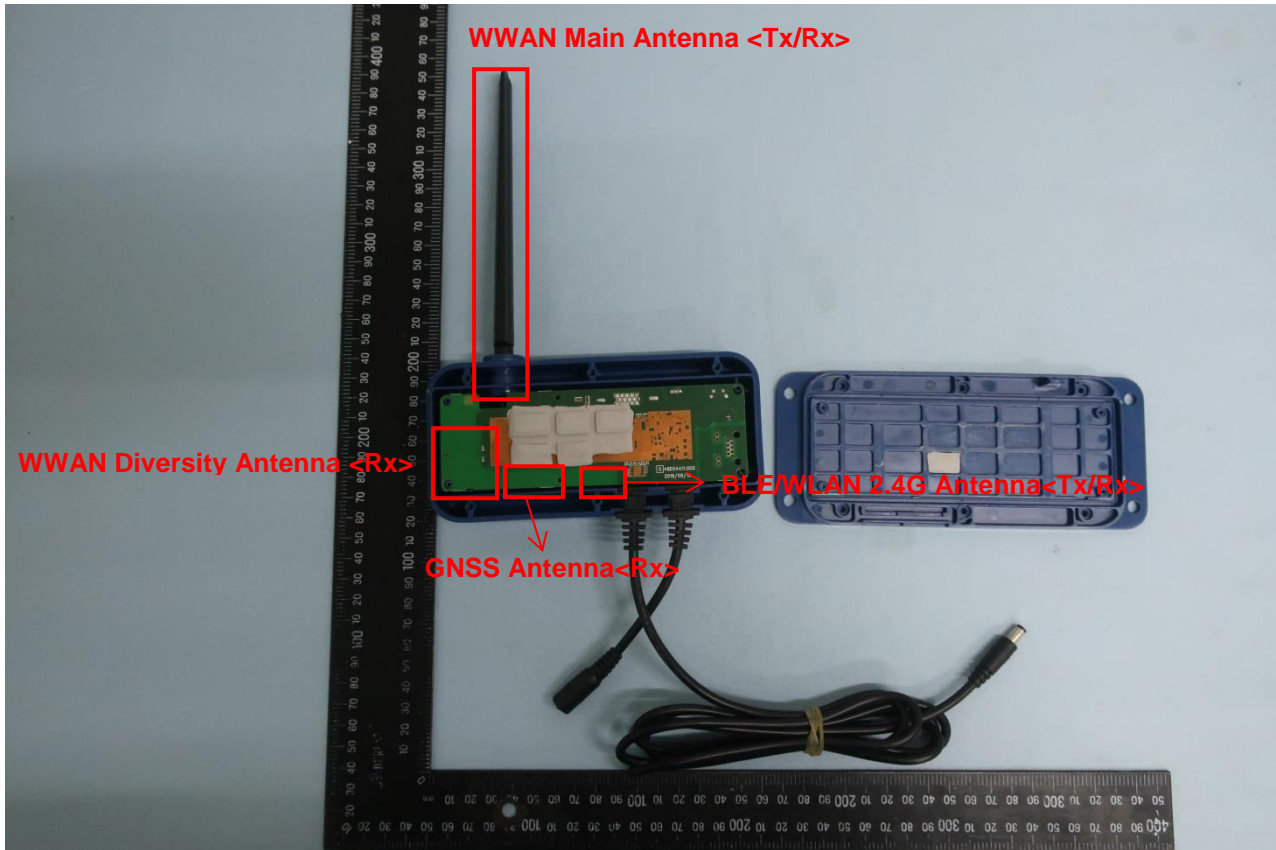

### 3. Internal Photograph of EUT

Brand Name: Flo by Moen; Model Name: 920-007

Brand Name: Flo by Moen; Model Name: 920-007

Brand Name: Flo by Moen; Model Name: 920-007

Brand Name: Flo by Moen; Model Name: 920-007