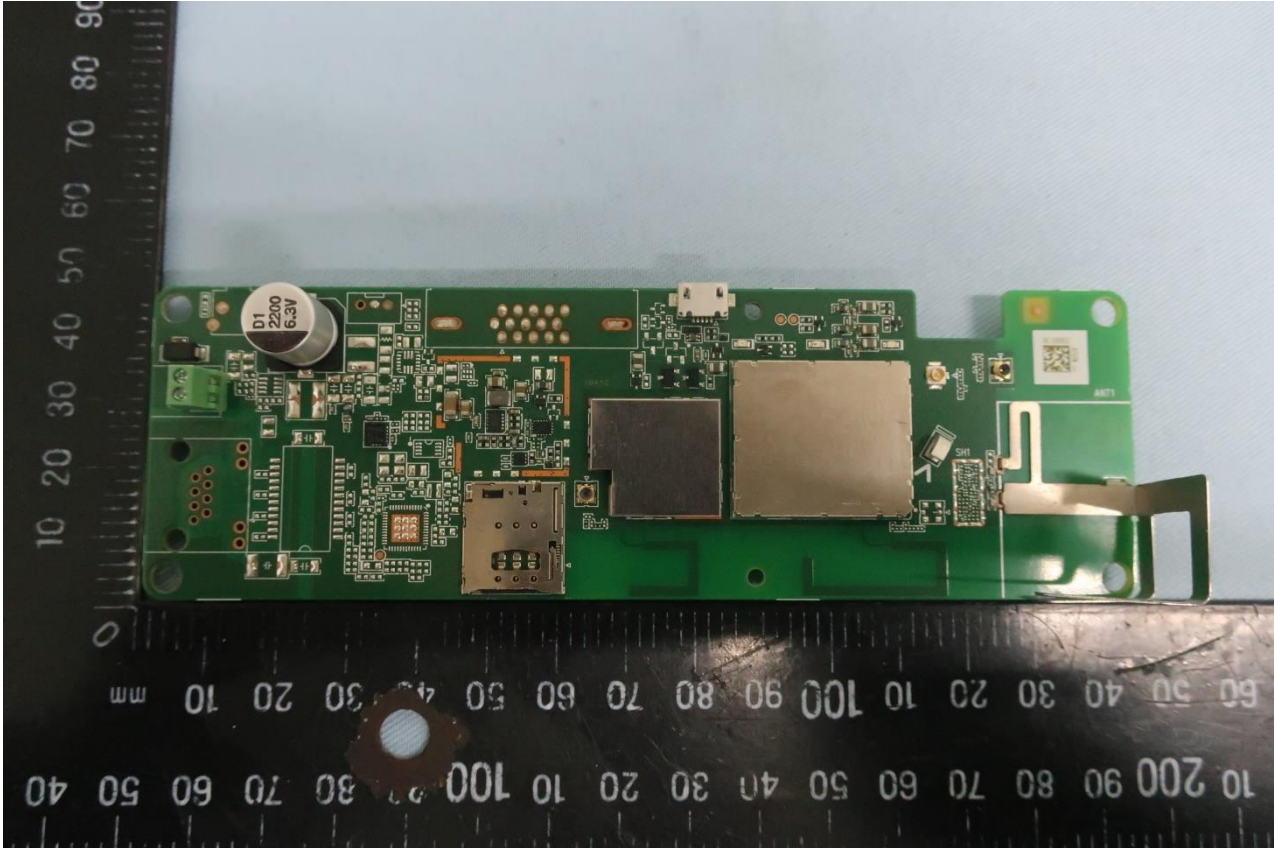

### 3. Internal Photograph of EUT

Brand Name: Flo by Moen; Model Name: 920-007

Brand Name: Flo by Moen; Model Name: 920-007

Brand Name: Flo by Moen; Model Name: 920-007

Brand Name: Flo by Moen; Model Name: 920-007

Brand Name: Flo by Moen; Model Name: 920-007

Brand Name: Flo by Moen; Model Name: 920-007

Brand Name: Flo by Moen; Model Name: 920-007

Brand Name: Flo by Moen; Model Name: 920-007

Brand Name: Flo by Moen; Model Name: 920-007