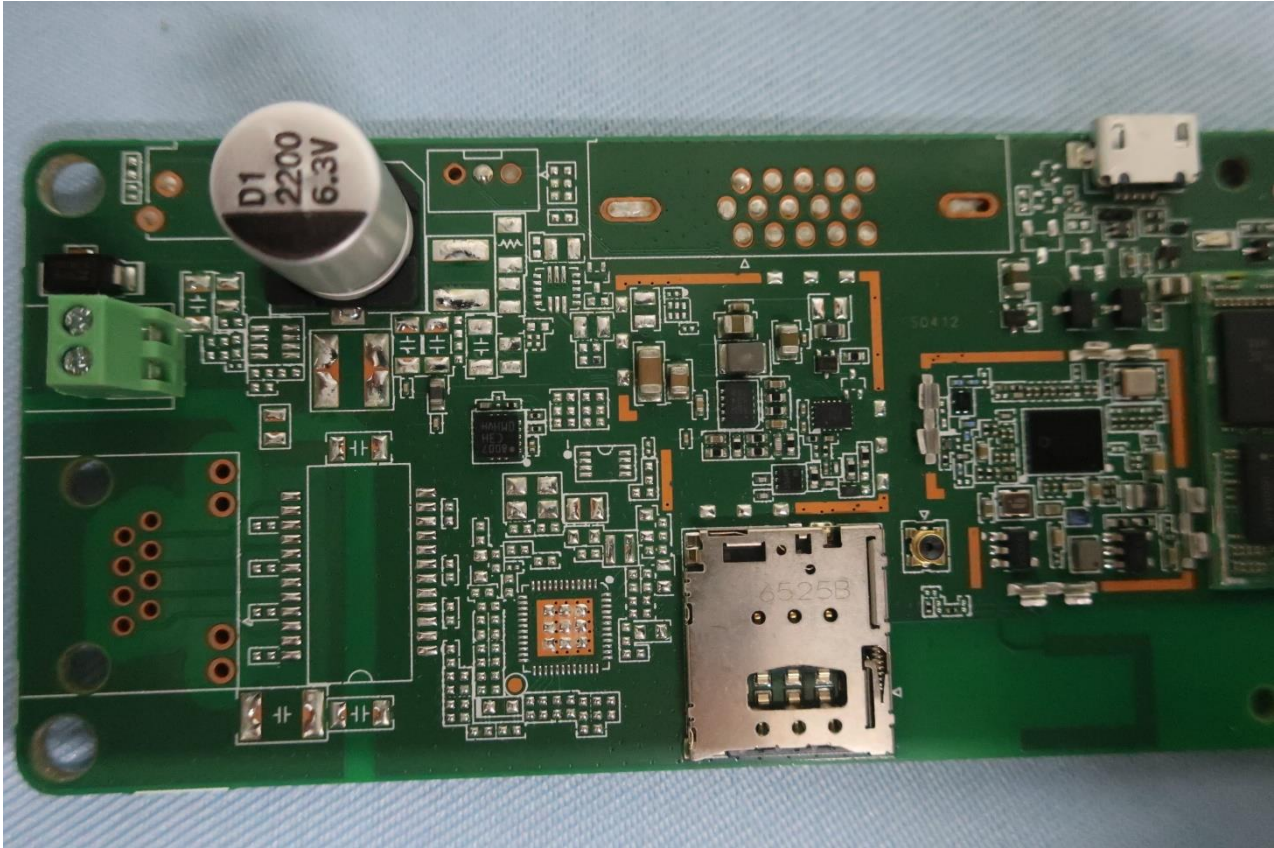

### 3. Internal Photograph of EUT

Brand Name: Flo by Moen; Model Name: 920-007

Brand Name: Flo by Moen; Model Name: 920-007

Brand Name: Flo by Moen; Model Name: 920-007

Brand Name: Flo by Moen; Model Name: 920-007

Brand Name: Flo by Moen; Model Name: 920-007

Brand Name: Flo by Moen; Model Name: 920-007

Brand Name: Flo by Moen; Model Name: 920-007

Brand Name: Flo by Moen; Model Name: 920-007

Brand Name: Flo by Moen; Model Name: 920-007