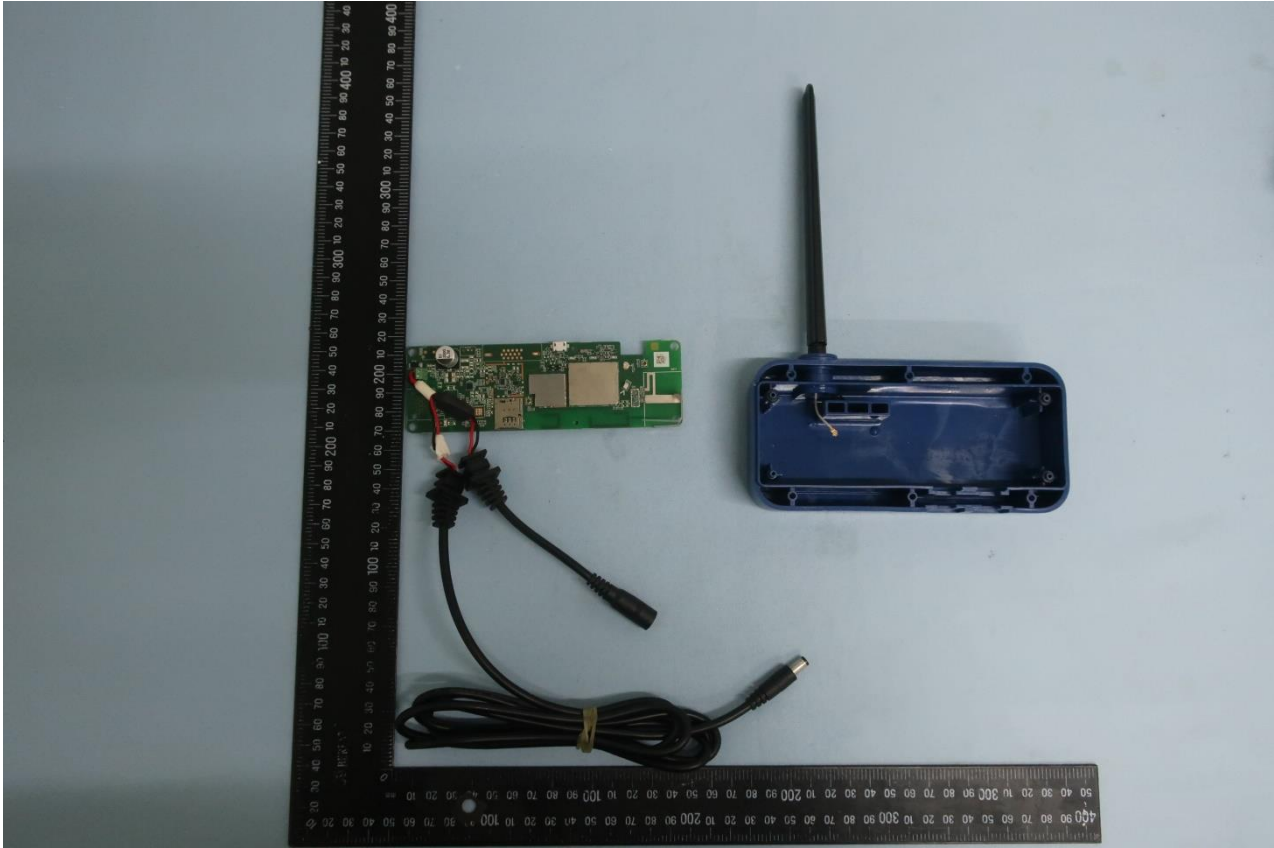

### 3. Internal Photograph of EUT

Brand Name: Flo by Moen; Model Name: 920-007

Brand Name: Flo by Moen; Model Name: 920-007

Brand Name: Flo by Moen; Model Name: 920-007

Brand Name: Flo by Moen; Model Name: 920-007

Brand Name: Flo by Moen; Model Name: 920-007

Brand Name: Flo by Moen; Model Name: 920-007

Brand Name: Flo by Moen; Model Name: 920-007

Brand Name: Flo by Moen; Model Name: 920-007

Brand Name: Flo by Moen; Model Name: 920-007