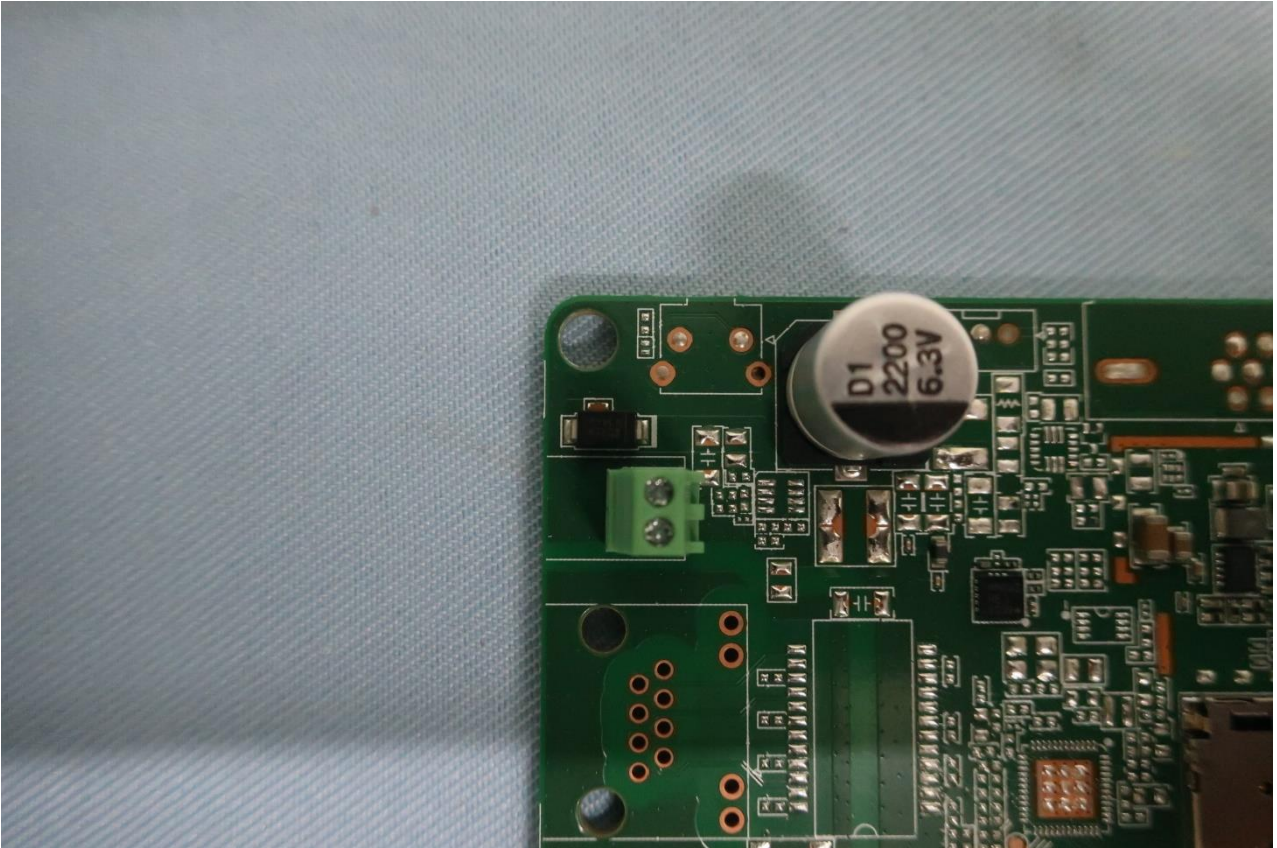

Brand Name: Flo by Moen; Model Name: 920-007