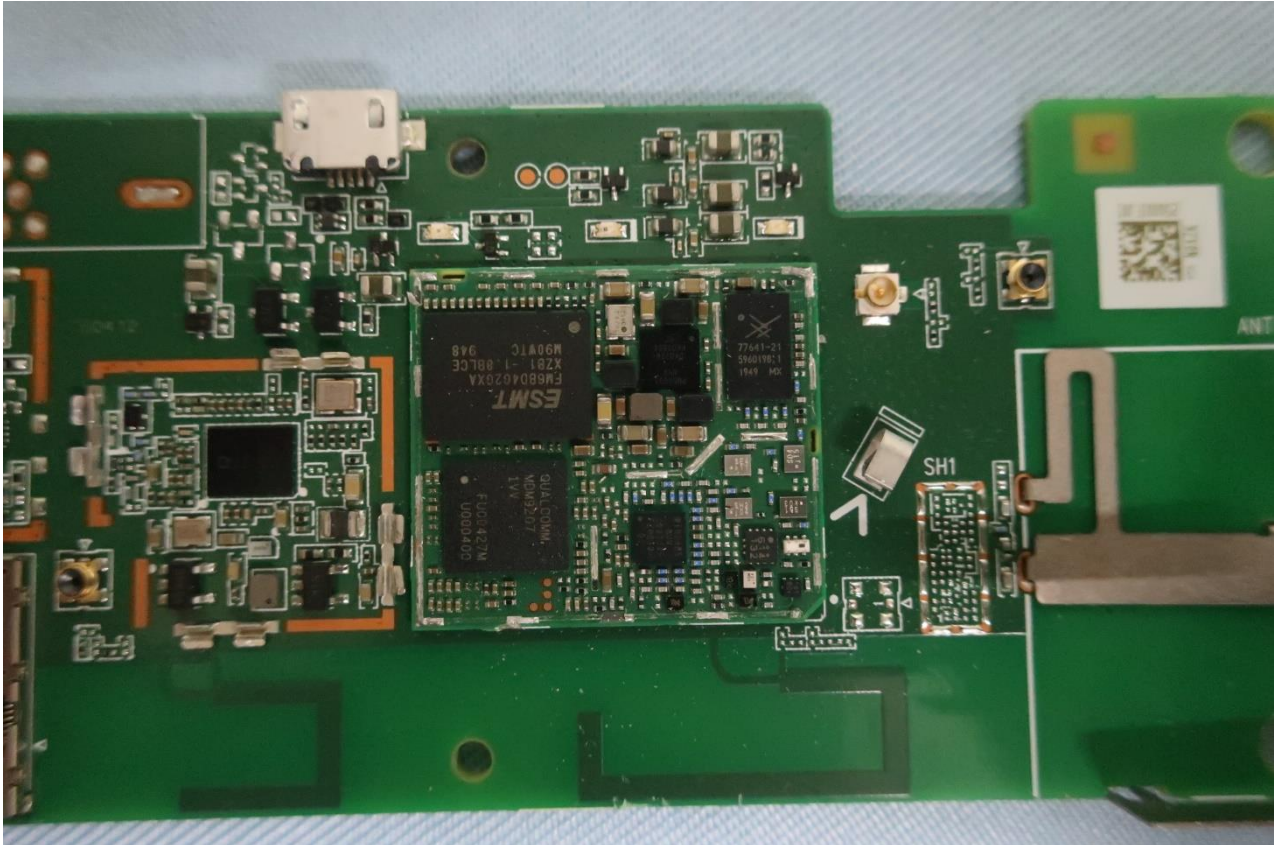

Brand Name: Flo by Moen; Model Name: 920-007