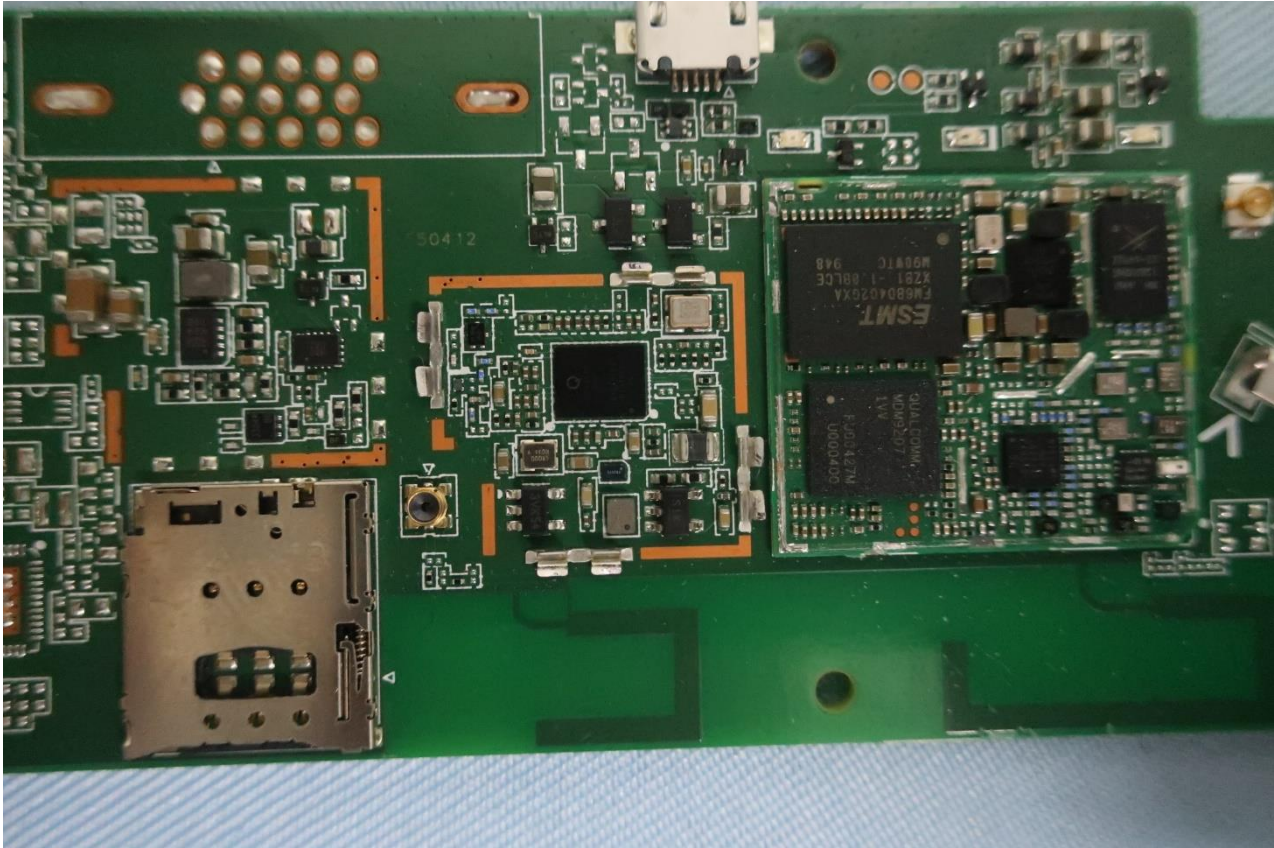

### 3. Internal Photograph of EUT

Brand Name: Flo by Moen; Model Name: 920-007

Brand Name: Flo by Moen; Model Name: 920-007

Brand Name: Flo by Moen; Model Name: 920-007

Brand Name: Flo by Moen; Model Name: 920-007

Brand Name: Flo by Moen; Model Name: 920-007

Brand Name: Flo by Moen; Model Name: 920-007

Brand Name: Flo by Moen; Model Name: 920-007

Brand Name: Flo by Moen; Model Name: 920-007

Brand Name: Flo by Moen; Model Name: 920-007