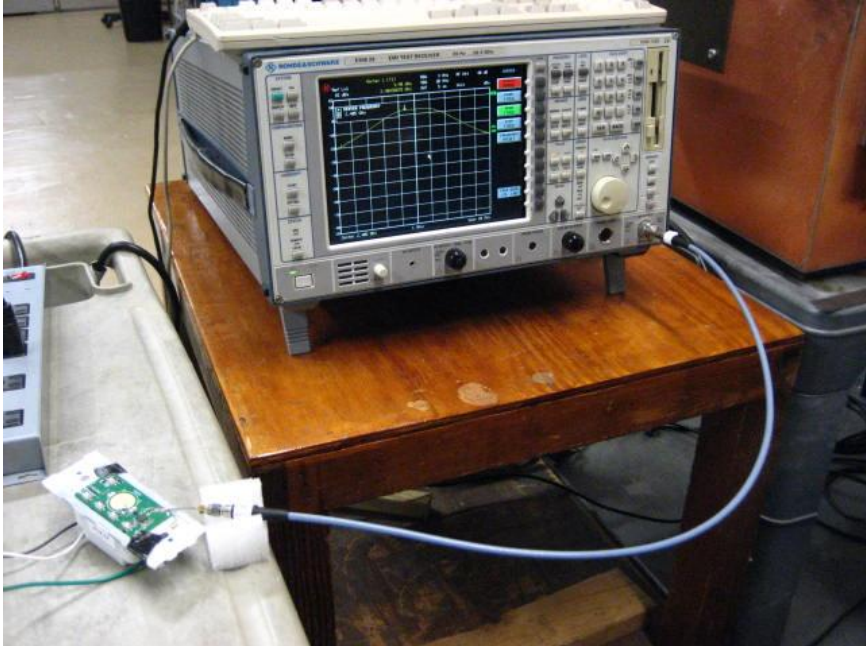

Legrand WNRCB46 with Zigbee Radio Test Setup Pictures

Antenna Conducted Test Setup Picture

AC Mains Conducted Emissions Test Setup Picture

## Radiated Emissions Test Setup Pictures

Radiated Emissions Test Setup 30 to 1000 MHz 3 Meter OATS

Radiated Emissions Test Setup 30 to 1000 MHz Shielded Room

## Radiated Emissions Test Setup 1 to 18 GHz