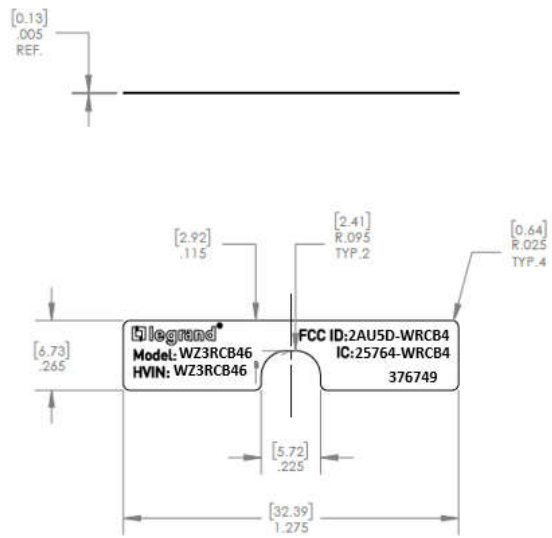

## WZ3RCB46 Label – Location

MATERIAL : 3M7816(WHITE)  
TEXT COLOR : BLACK

Location: