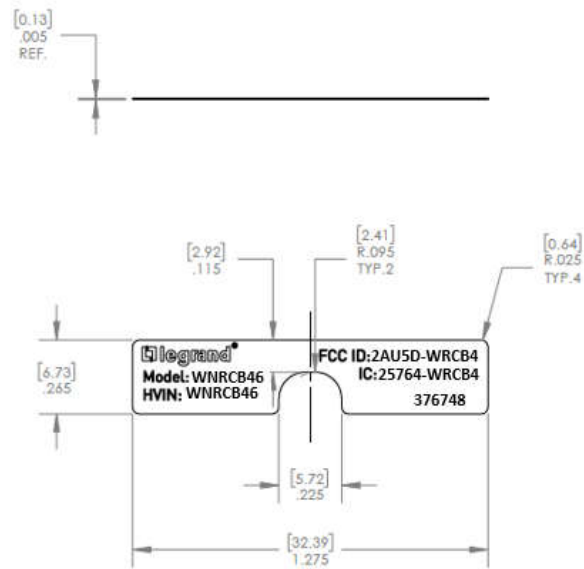

## WNRCB46 Label - Location

MATERIAL : 3M7816(WHITE)  
TEXT COLOR : BLACK

Location: