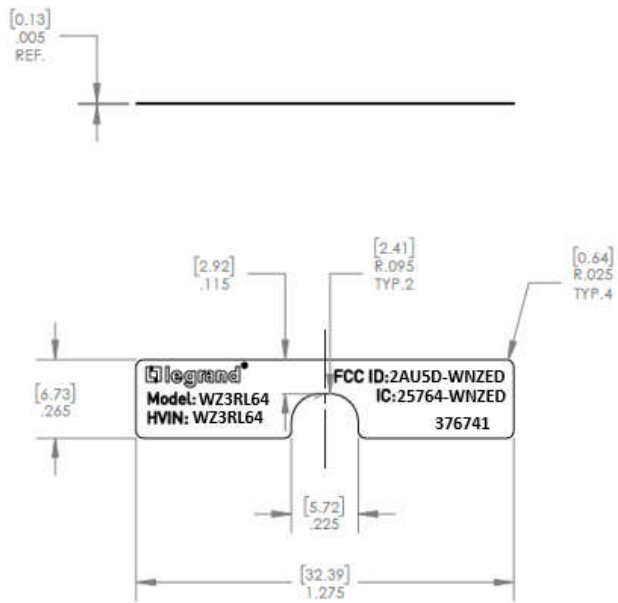

WZ3RL64 Label - Location

MATERIAL : 3M7816(WHITE)
TEXT COLOR : BLACK

Location: