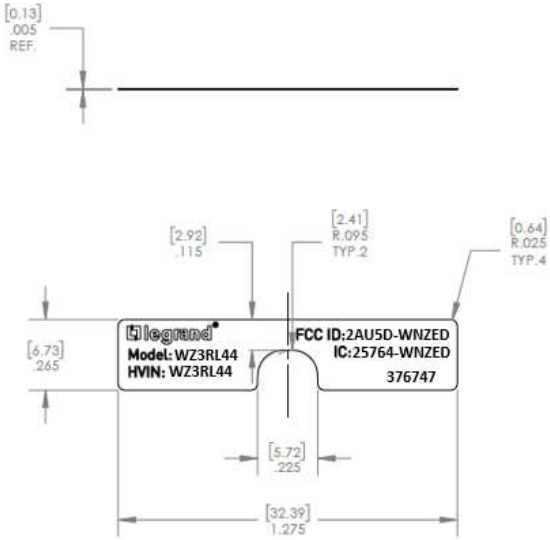

WZ3RL44 Label - Location

MATERIAL : 3M7816(WHITE)
TEXT COLOR : BLACK

Location: