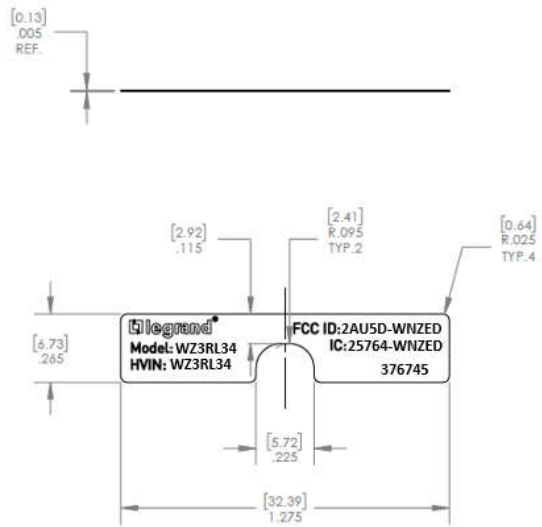

WZ3RL34 Label - Location

MATERIAL : 3M7814(WHITE)
TEXT COLOR : BLACK

Location: