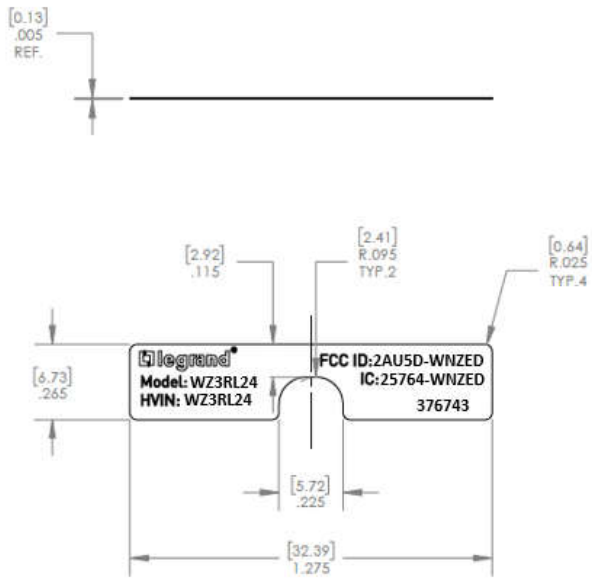

WZ3RL24 Label - Location

MATERIAL : 3M7816(WHITE)
TEXT COLOR : BLACK

Location: