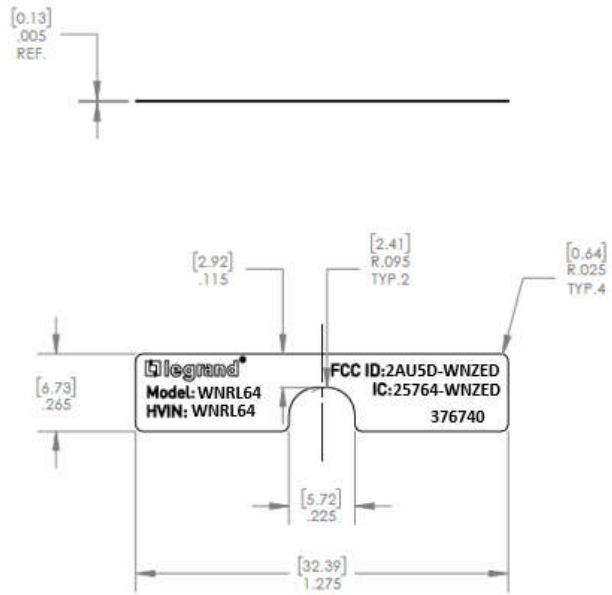

WNRL64 Label - Location

MATERIAL : 3M7816(WHITE)
TEXT COLOR : BLACK

Location: