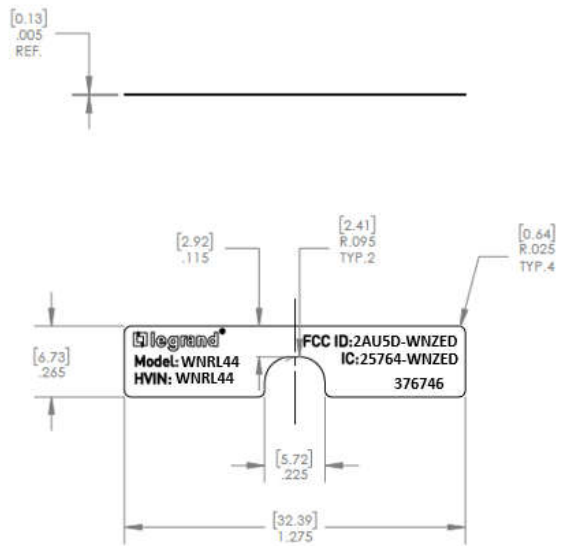

## WNRL44 Label - Location

MATERIAL : 3M7816(WHITE)  
TEXT COLOR : BLACK

Location: