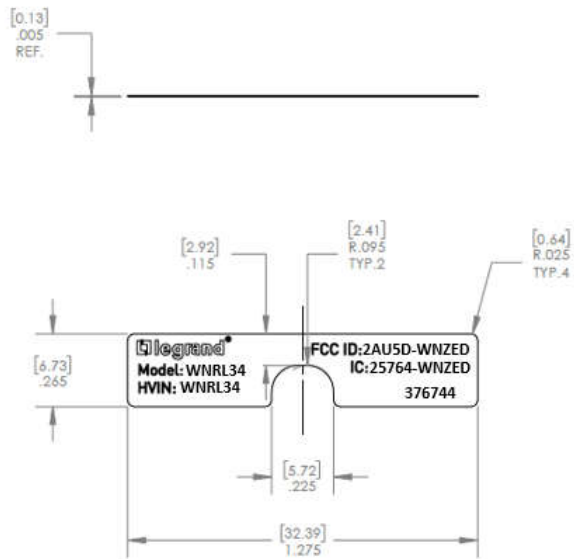

WNRL34 Label - Location

MATERIAL : 3M7816(WHITE)
TEXT COLOR : BLACK

Location: