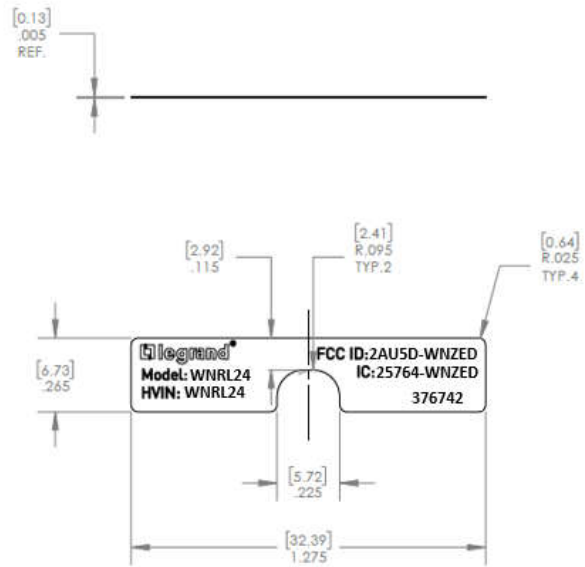

WNRL24 Label – Location

MATERIAL : 3M7816(WHITE)
TEXT COLOR : BLACK

Location: