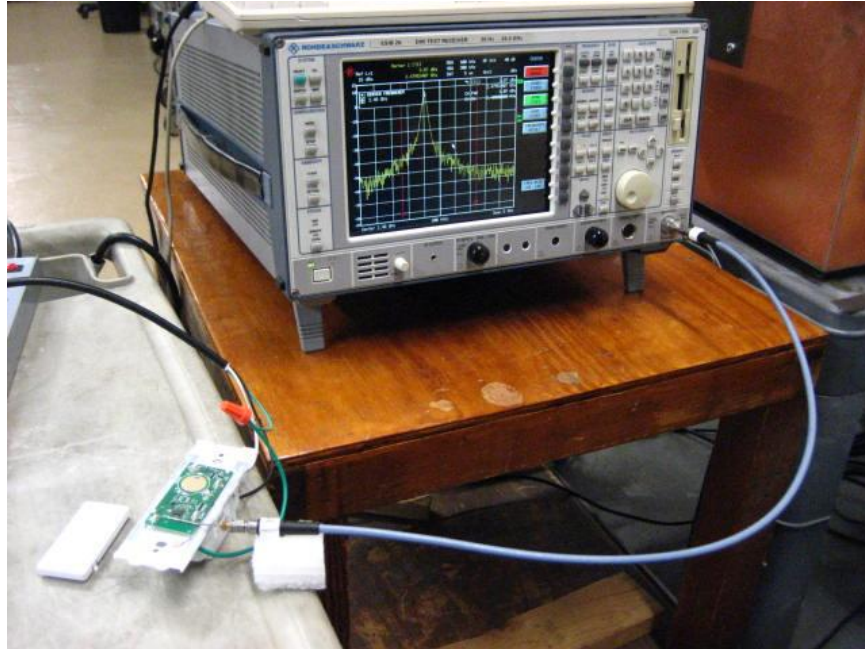

Legrand Models WNRL24, WZ3RL24, WNRL34, WZ3RL34, WNRL44, WZ3RL44, WNRL64, and WZ3RL64 with Zigbee Radio Test Setup Pictures

Antenna Conducted Test Setup Picture

AC Mains Conducted Emissions Test Setup Picture

Radiated Emissions Test Setup Pictures

Radiated Emissions Test Setup 30 to 1000 MHz 3 Meter OATS

Radiated Emissions Test Setup 30 to 1000 MHz Shielded Room

Radiated Emissions Test Setup 1 to 18 GHz