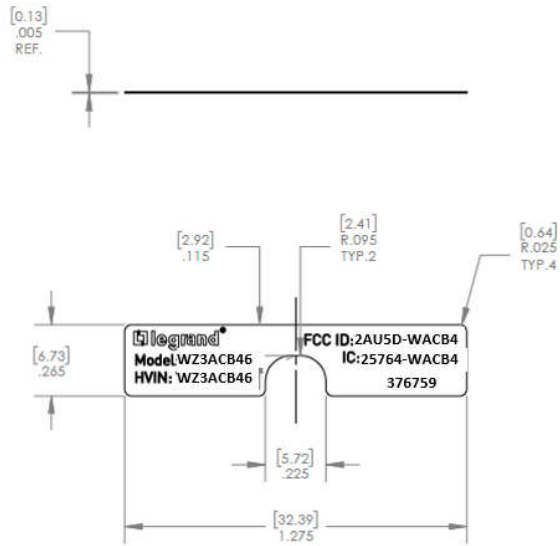

W3ZACB46 Label - Location

MATERIAL : 3M781 6(WHITE)
TEXT COLOR : BLACK

Location: