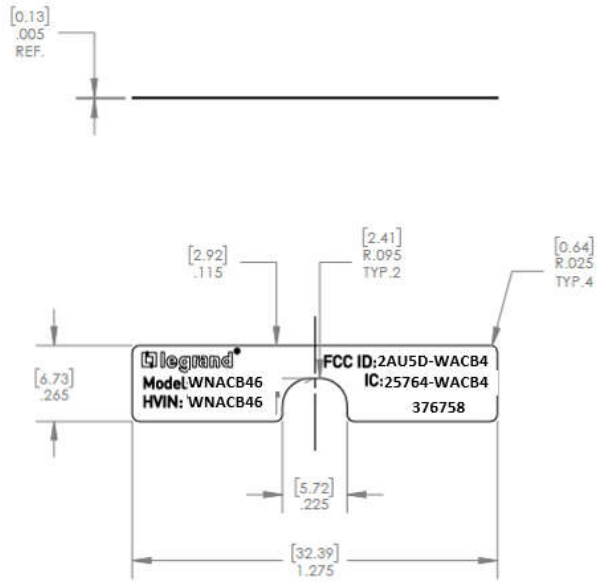

WNACB46 Label - Location

MATERIAL : 3M7816(WHITE)
TEXT COLOR : BLACK

Location: