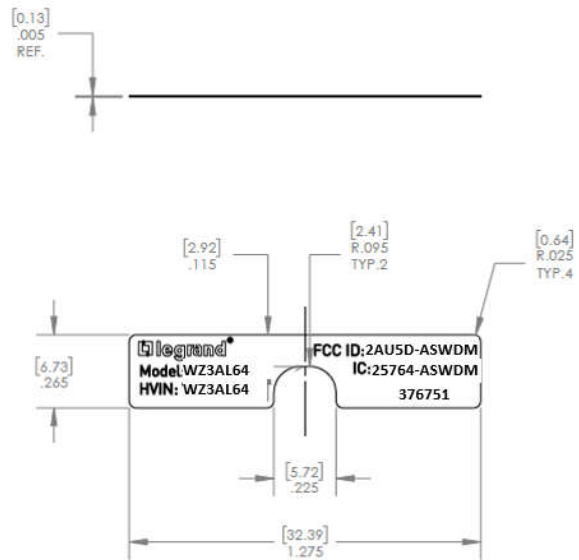

WZ3AL64 Label - Location

MATERIAL : 3M7816(WHITE)
TEXT COLOR : BLACK

Location: