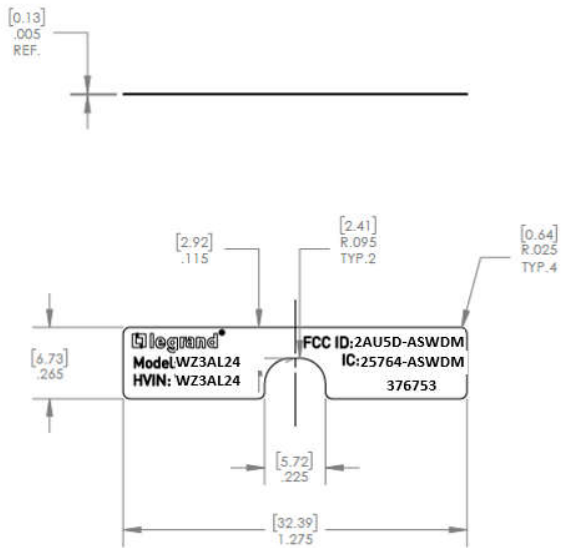

WZ3AL24 Label - Location

MATERIAL : 3M7816(WHITE)
TEXT COLOR : BLACK

Location: