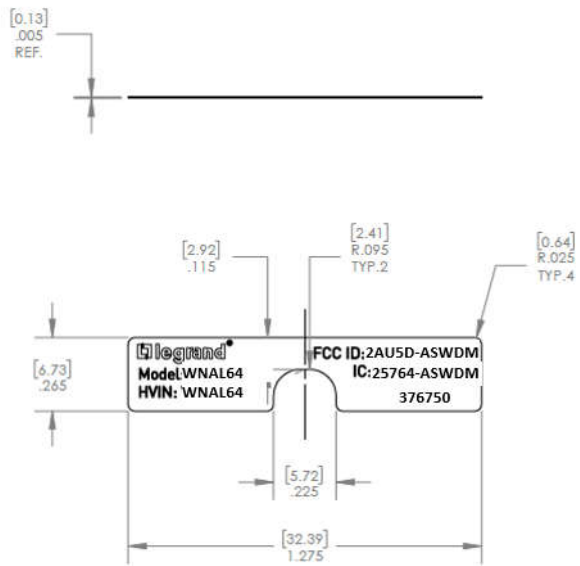

WNAL64 Label - Location

MATERIAL : 3M7816(WHITE)
TEXT COLOR : BLACK

Location: