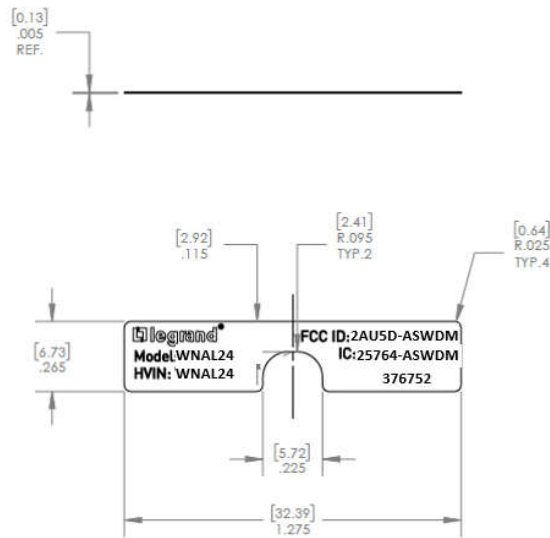

Pass & Seymour/Legrand WNAL24 Label and Location:

MATERIAL : 3M7816(WHITE)
TEXT COLOR : BLACK

Location: