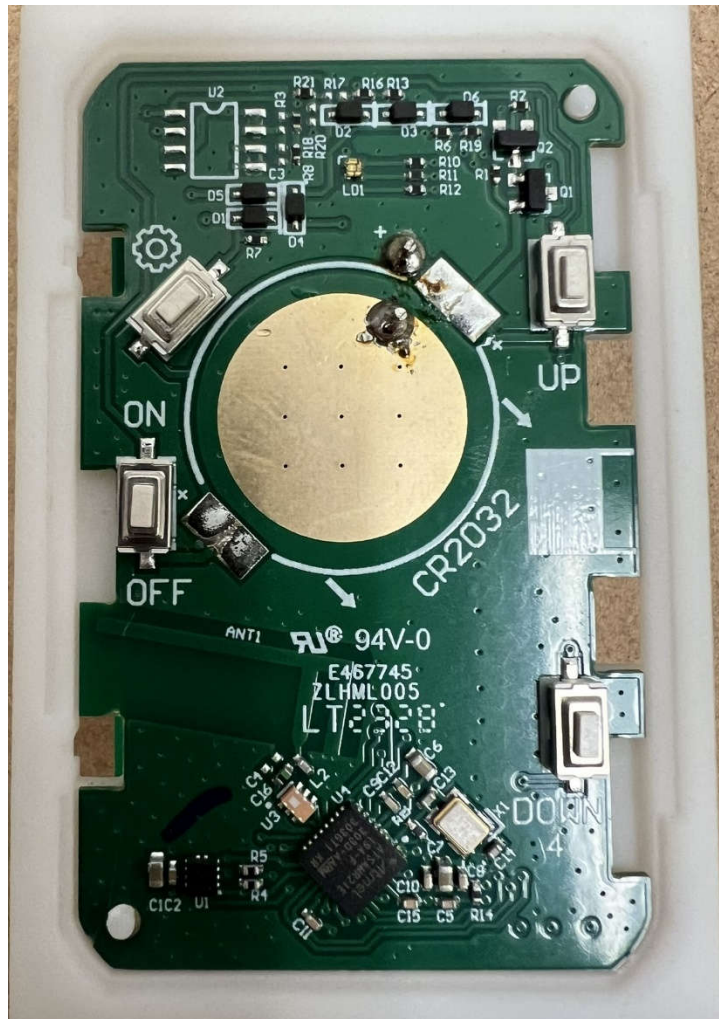

WZ3AL64 Interior Pictures 2AU5D-ASWDM / 25764-ASWDM

WZ3AL64 Front and Back Cover Removed

WZ3AL64 AC Board Back Side

WZ3AL64 RF Board -Top

WZ3AL64 RF Board Back Side (Left) – AC Board Top Side (Right)