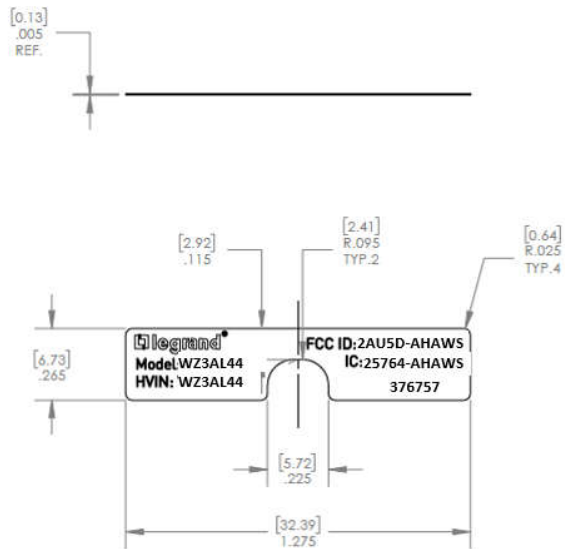

WZ3AL44 Label - Location

MATERIAL : 3M7816(WHITE)
TEXT COLOR : BLACK

Location: