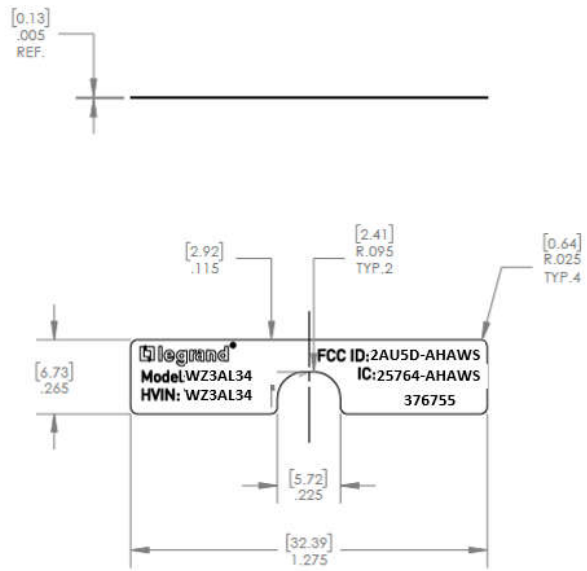

WZ3AL34 Label - Location

MATERIAL : 3M7816(WHITE)
TEXT COLOR : BLACK

Location: