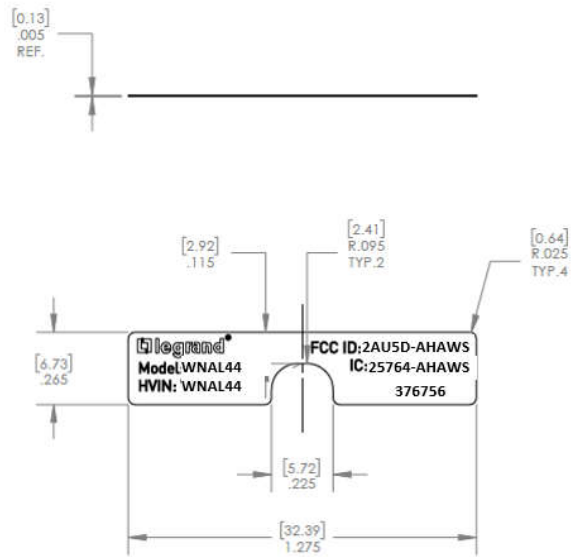

WNAL44 Label - Location

MATERIAL : 3M7816(WHITE)
TEXT COLOR : BLACK

Location: