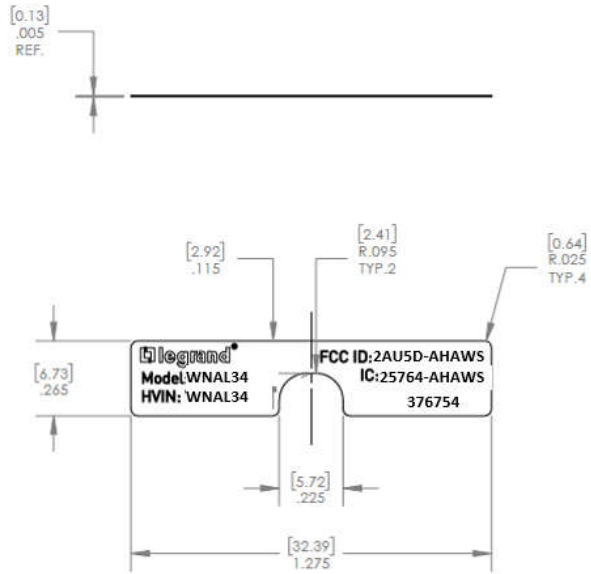

Pass & Seymour/Legrand WNAL34 Label - Location:

MATERIAL : 3M7816(WHITE)
TEXT COLOR : BLACK

Location: