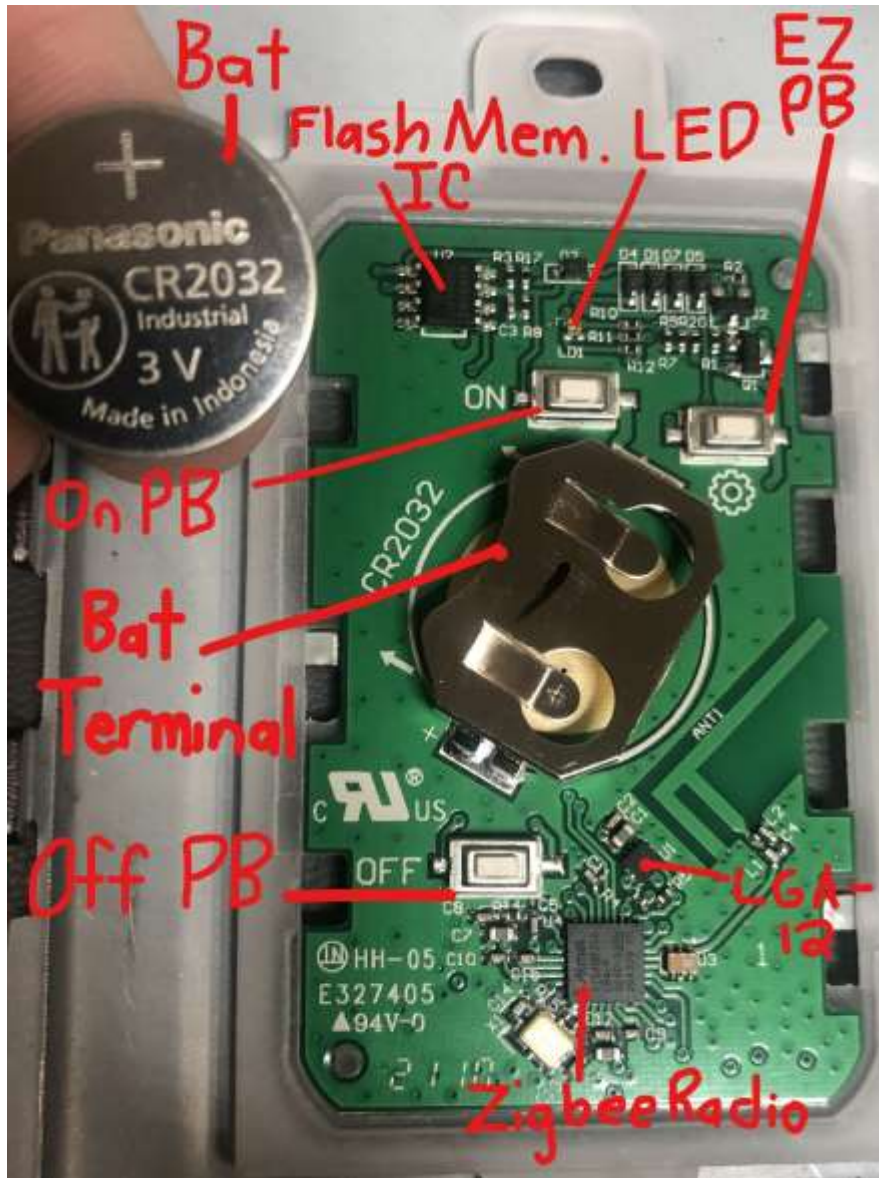

Internal Photo Legrand Model WNAL33 Assembly View

Internal Photo Legrand Model WNAL33 PCB View With Zigbee Radio Location

Internal Photo Legrand Model WNAL33 PCB View With Zigbee Radio Antenna Location

Internal Photo Legrand Model WNAL43 Assembly View

Internal Photo Legrand Model WNAL43 PCB View With Zigbee Radio Location

Internal Photo Legrand Model WNAL43 PCB View With Zigbee Radio Antenna Location