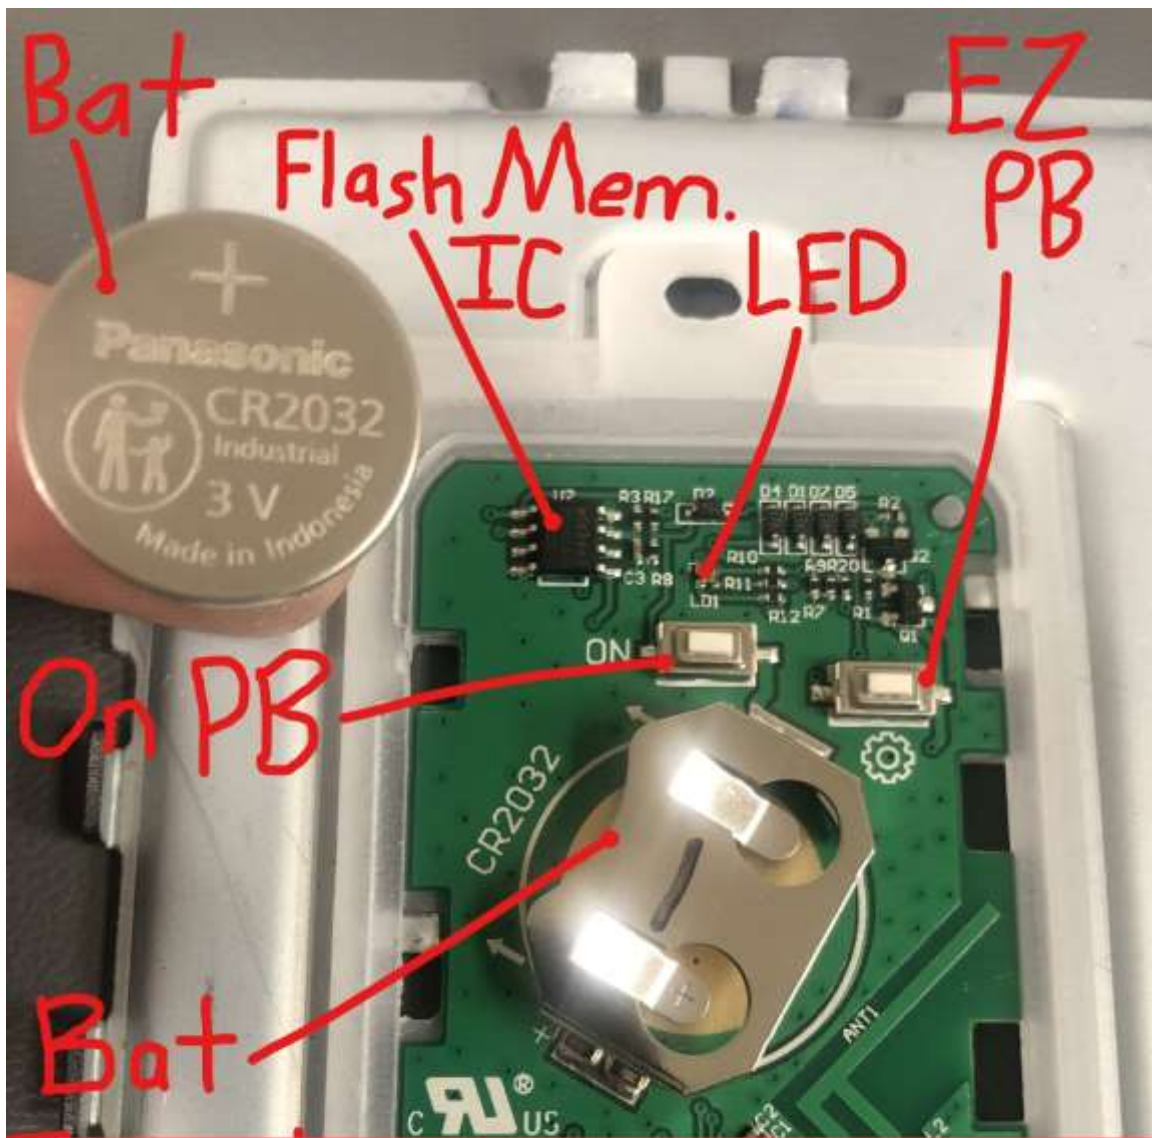

Internal Photo Legrand Model WNAL33 Assembly View

Internal Photo Legrand Model WNAL33 PCB View With Zigbee Radio Location

Internal Photo Legrand Model WNAL33 PCB View With Zigbee Radio Antenna Location

Internal Photo Legrand Model WNAL43 Assembly View

Internal Photo Legrand Model WNAL43 PCB View With Zigbee Radio Location

Internal Photo Legrand Model WNAL43 PCB View With Zigbee Radio Antenna Location