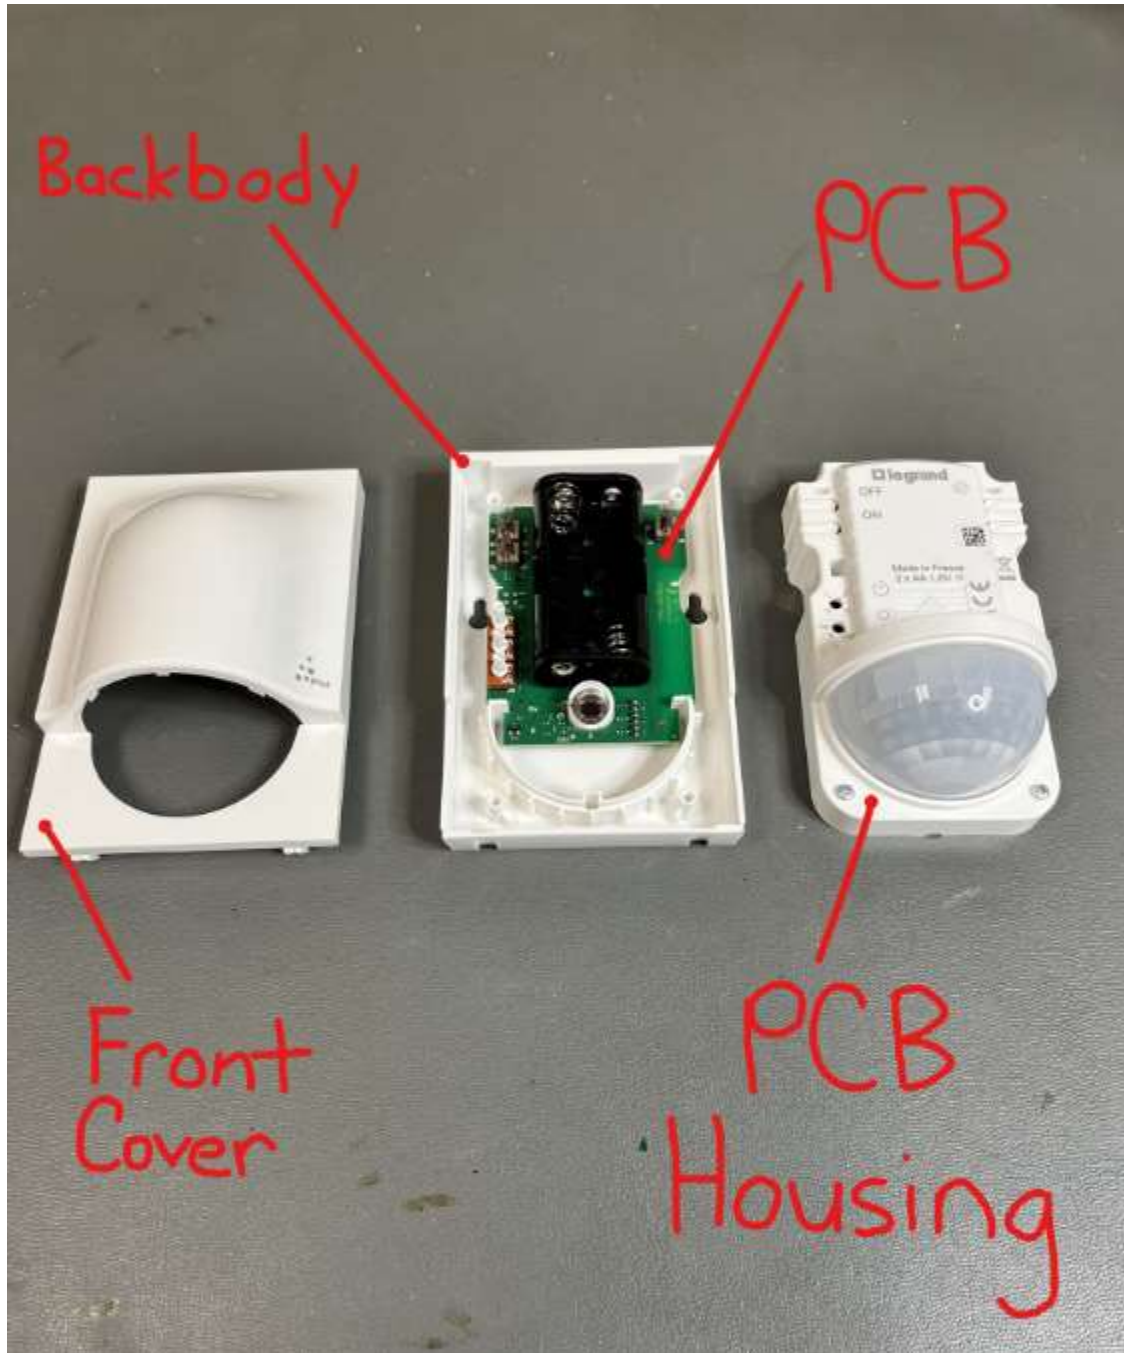

Appendix D – Legrand 064875 with Zigbee Radio Internal Photos

LEGRAND MODEL 064875 INTERNAL PARTS (3 SECTIONS)

LEGRAND MODEL 064875 PCB TOP VIEW

LEGRAND MODEL 064875 PCB BOTTOM VIEW

LEGRAND MODEL 064875 ZIGBEE ANTENNA VIEW