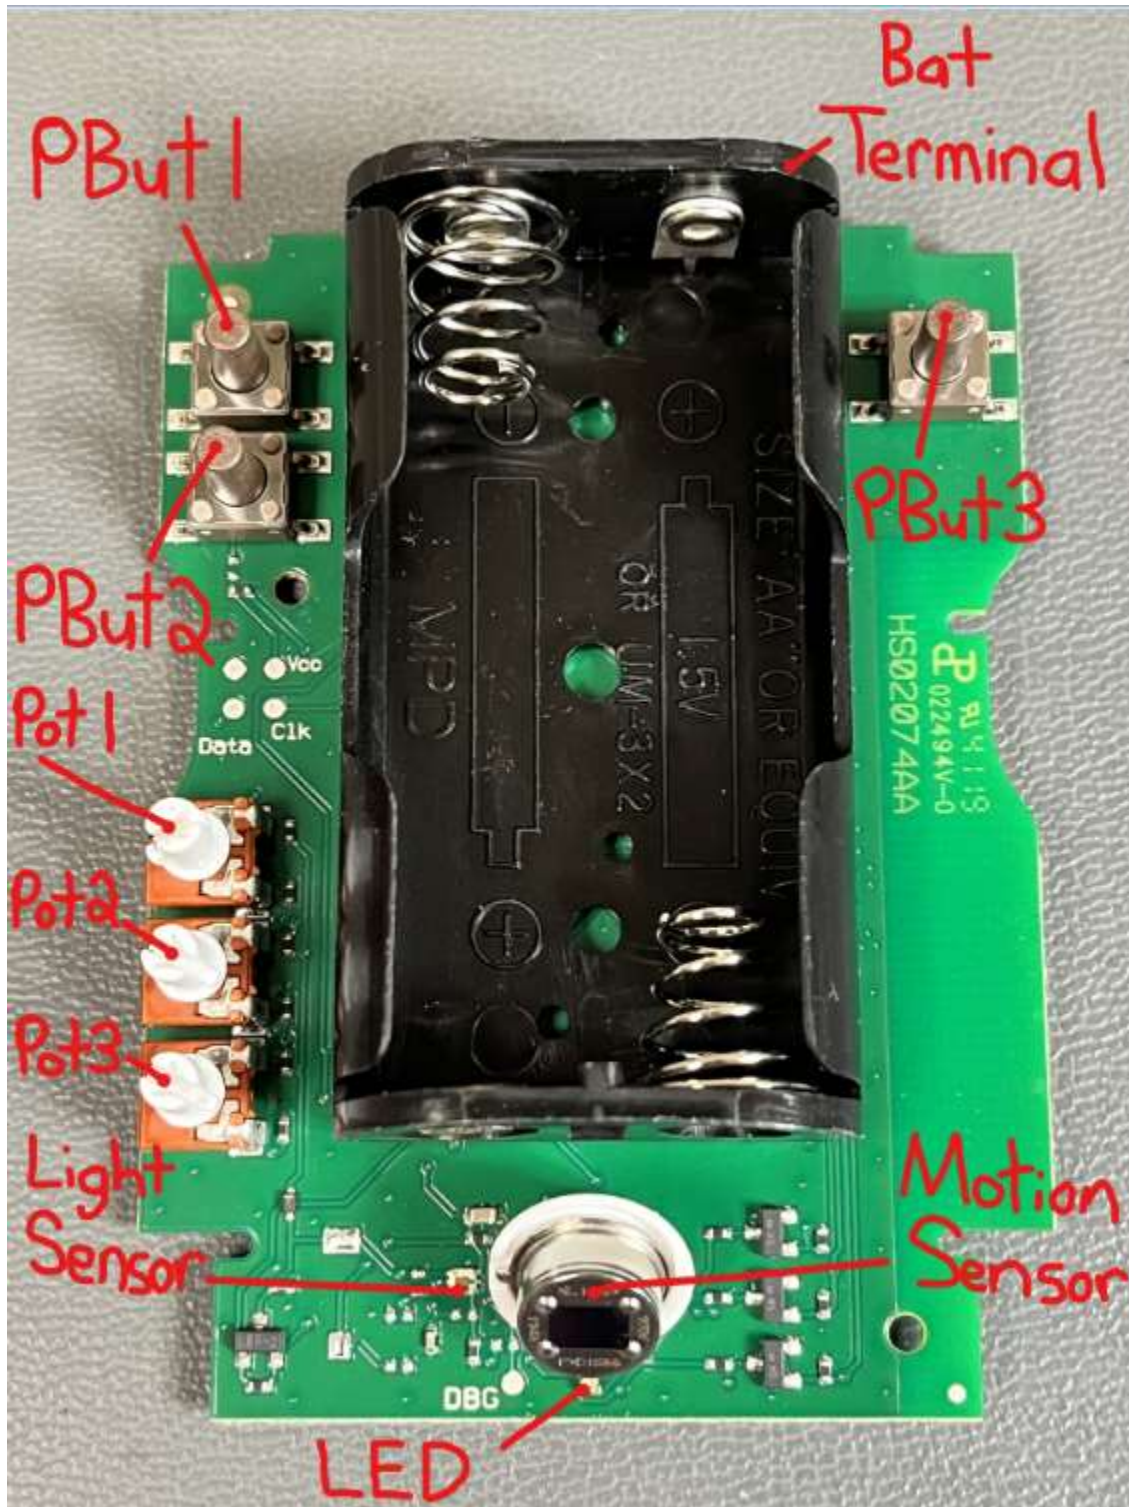

Appendix D – Legrand 064875 with Zigbee Radio Internal Photos

LEGRAND MODEL 064875 INTERNAL PARTS (3 SECTIONS)

LEGRAND MODEL 064875 PCB TOP VIEW

LEGRAND MODEL 064875 PCB BOTTOM VIEW

LEGRAND MODEL 064875 ZIGBEE ANTENNA VIEW