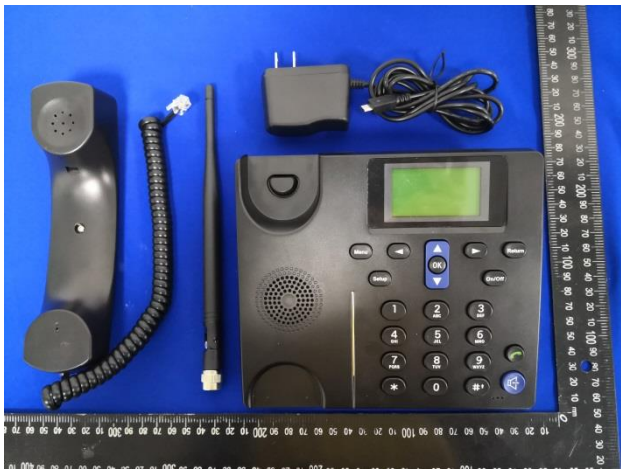

EUT Photos (Model: LS931)

EUT Antenna Locations

SAR Test Setup Photos

Back- Horizontal
(the back of the device at a distance of 25mm from the flat phantom)

Back- Vertical
(the back of the device at a distance of 25mm from the flat phantom)