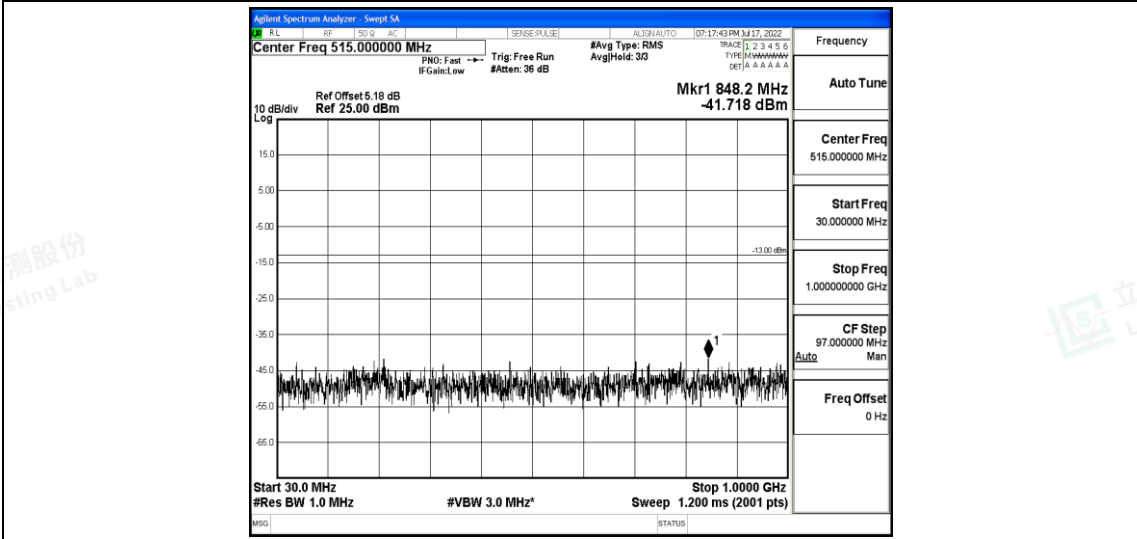

Band66-20MHz-16QAM-132322-1RB#0-Range3:30~1000MHz

Band66-20MHz-16QAM-132322-1RB#0-Range4:1000~10000MHz