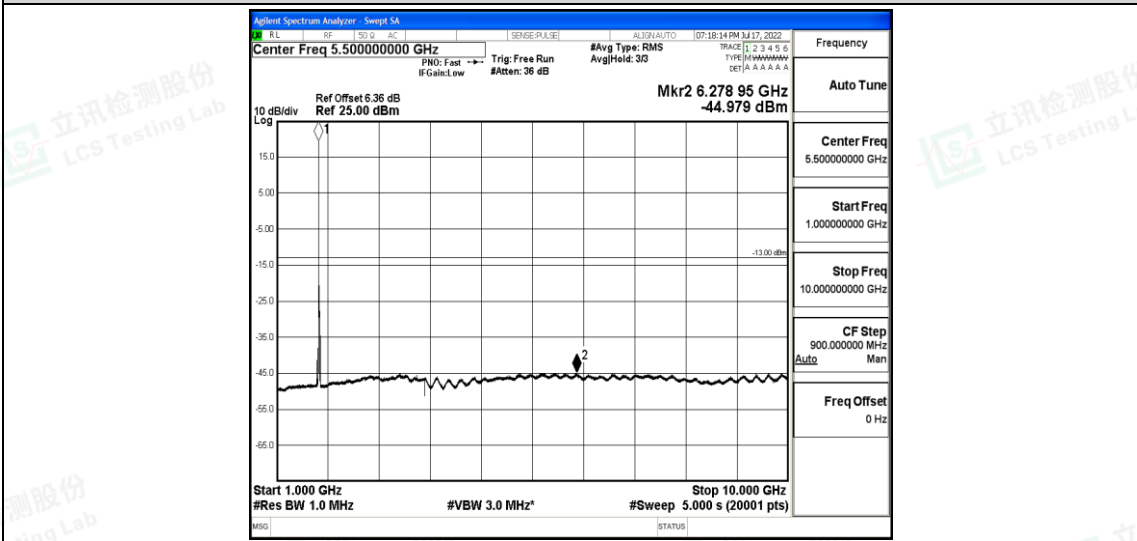

Band66-20MHz-16QAM-132072-1RB#0-Range5:10000~20000MHz

Band66-20MHz-16QAM-132322-1RB#0-Range1:0.009~0.15MHz

Band66-20MHz-16QAM-132322-1RB#0-Range2:0.15~30MHz

Shenzhen LCS Compliance Testing Laboratory Ltd.
 Add: 101, 201 Bldg A & 301 Bldg C, Juji Industrial Park Yabianxueziwei, Shajing Street, Baoan District, Shenzhen, 518000, China
 Tel: +(86) 0755-82591330 | E-mail: webmaster@lcs-cert.com | Web: www.lcs-cert.com
 Scan code to check authenticity

Band66-20MHz-16QAM-132322-1RB#0-Range3:30~1000MHz

Band66-20MHz-16QAM-132322-1RB#0-Range4:1000~10000MHz

Band66-20MHz-16QAM-132322-1RB#0-Range5:10000~20000MHz

Shenzhen LCS Compliance Testing Laboratory Ltd.
 Add: 101, 201 Bldg A & 301 Bldg C, Juji Industrial Park Yabianxueziwei, Shajing Street, Baoan District, Shenzhen, 518000, China
 Tel: +(86) 0755-82591330 | E-mail: webmaster@lcs-cert.com | Web: www.lcs-cert.com
 Scan code to check authenticity