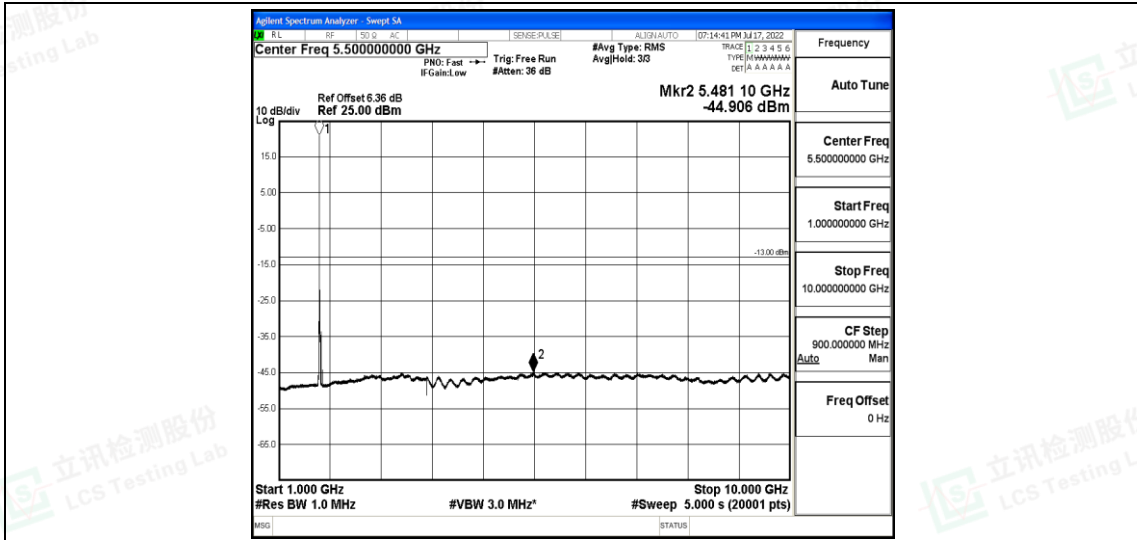

Band66-20MHz-16QAM-132072-1RB#0-Range2:0.15~30MHz

Band66-20MHz-16QAM-132072-1RB#0-Range3:30~1000MHz

Band66-20MHz-16QAM-132072-1RB#0-Range4:1000~10000MHz

Shenzhen LCS Compliance Testing Laboratory Ltd.
 Add: 101, 201 Bldg A & 301 Bldg C, Juji Industrial Park Yabianxueziwei, Shajing Street, Baoan District, Shenzhen, 518000, China
 Tel: +(86) 0755-82591330 | E-mail: webmaster@lcs-cert.com | Web: www.lcs-cert.com
 Scan code to check authenticity

Band66-20MHz-16QAM-132072-1RB#0-Range5:10000~20000MHz

Band66-20MHz-16QAM-132322-1RB#0-Range1:0.009~0.15MHz

Band66-20MHz-16QAM-132322-1RB#0-Range2:0.15~30MHz

Shenzhen LCS Compliance Testing Laboratory Ltd.
 Add: 101, 201 Bldg A & 301 Bldg C, Juji Industrial Park Yabianxueziwei, Shajing Street, Baoan District, Shenzhen, 518000, China
 Tel: +(86) 0755-82591330 | E-mail: webmaster@lcs-cert.com | Web: www.lcs-cert.com
 Scan code to check authenticity