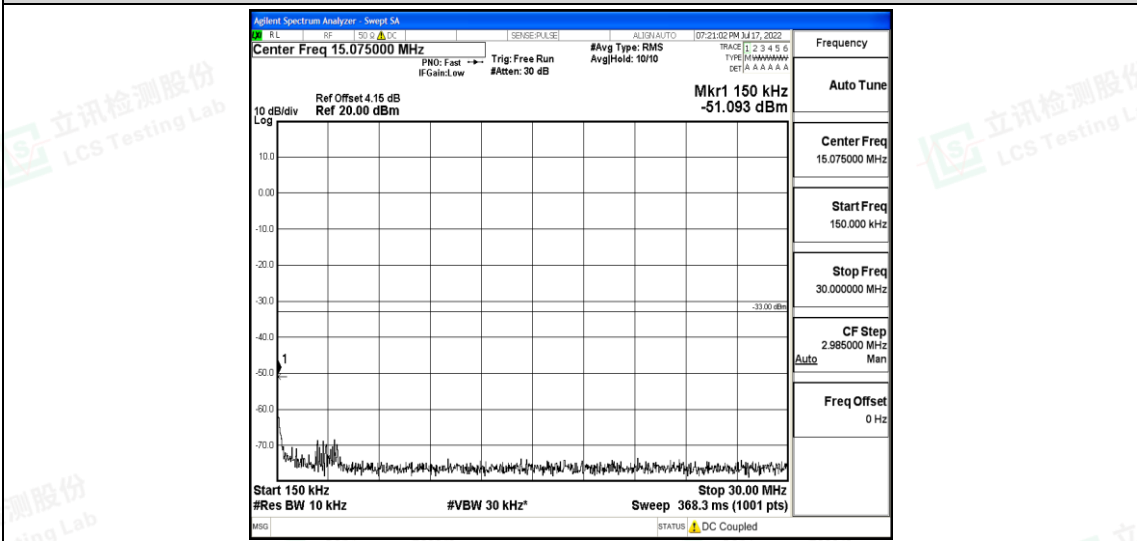

Band66-20MHz-16QAM-132572-1RB#0-Range2:0.15~30MHz

Band66-20MHz-16QAM-132572-1RB#0-Range3:30~1000MHz