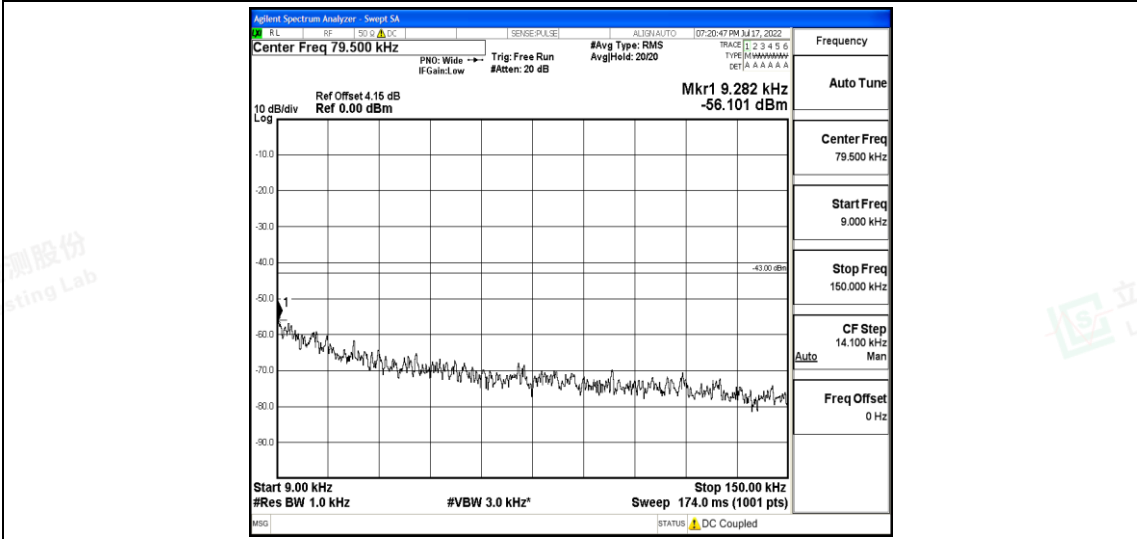

Band66-20MHz-16QAM-132572-1RB#0-Range1:0.009~0.15MHz

Band66-20MHz-16QAM-132572-1RB#0-Range2:0.15~30MHz