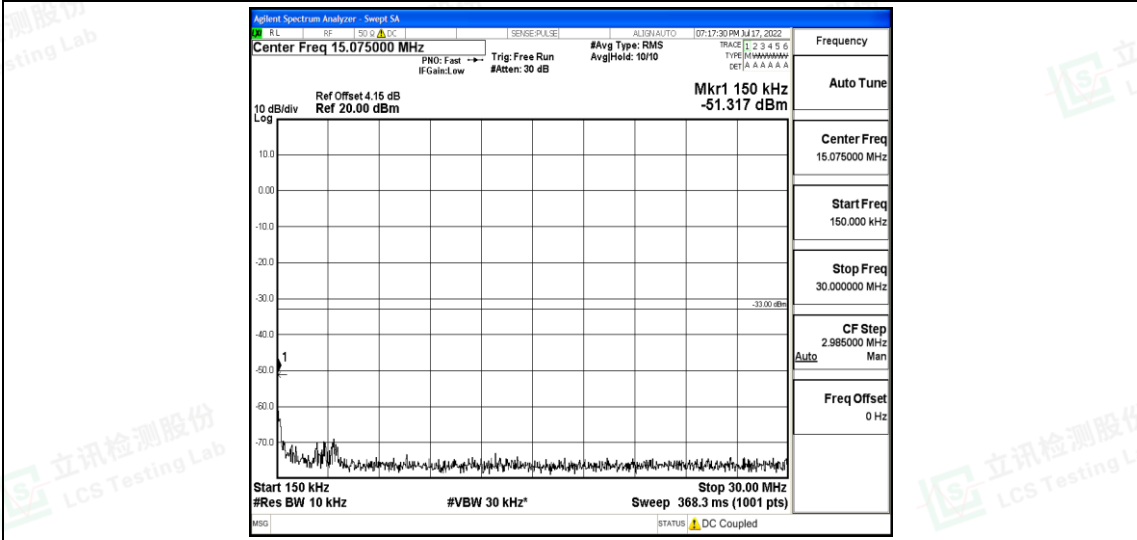

Band66-20MHz-16QAM-132072-1RB#0-Range5:10000~20000MHz

Band66-20MHz-16QAM-132322-1RB#0-Range1:0.009~0.15MHz

Band66-20MHz-16QAM-132322-1RB#0-Range2:0.15~30MHz

Shenzhen LCS Compliance Testing Laboratory Ltd.
 Add: 101, 201 Bldg A & 301 Bldg C, Juji Industrial Park Yabianxueziwei, Shajing Street, Baoan District, Shenzhen, 518000, China
 Tel: +(86) 0755-82591330 | E-mail: webmaster@lcs-cert.com | Web: www.lcs-cert.com
 Scan code to check authenticity

Band66-20MHz-16QAM-132322-1RB#0-Range3:30~1000MHz

Band66-20MHz-16QAM-132322-1RB#0-Range4:1000~10000MHz

Band66-20MHz-16QAM-132322-1RB#0-Range5:10000~20000MHz

Shenzhen LCS Compliance Testing Laboratory Ltd.
 Add: 101, 201 Bldg A & 301 Bldg C, Juji Industrial Park Yabianxueziwei, Shajing Street, Baoan District, Shenzhen, 518000, China
 Tel: +(86) 0755-82591330 | E-mail: webmaster@lcs-cert.com | Web: www.lcs-cert.com
 Scan code to check authenticity