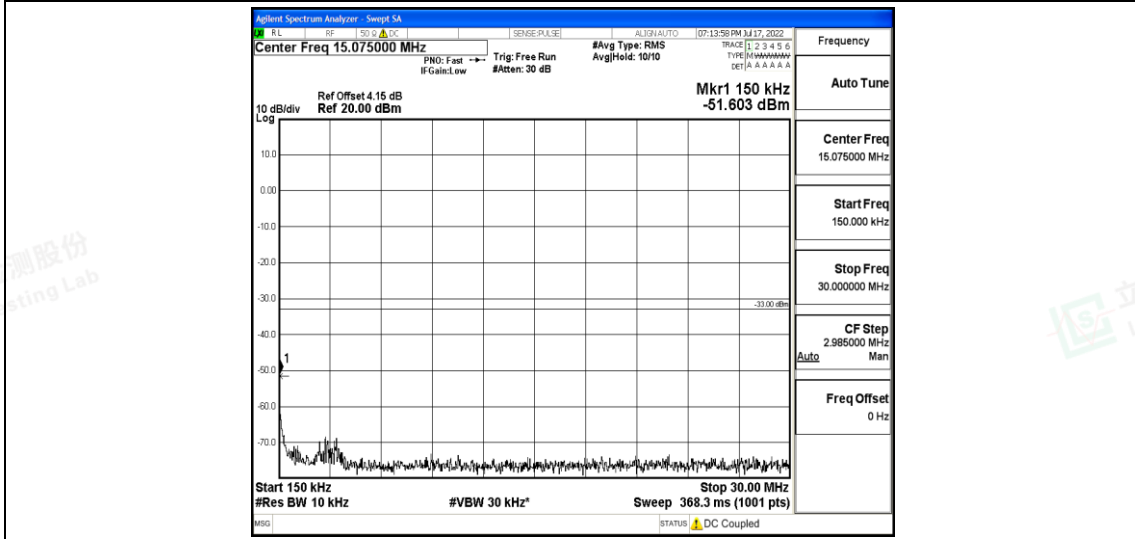

Band66-20MHz-16QAM-132072-1RB#0-Range2:0.15~30MHz

Band66-20MHz-16QAM-132072-1RB#0-Range3:30~1000MHz

Band66-20MHz-16QAM-132072-1RB#0-Range4:1000~10000MHz

Shenzhen LCS Compliance Testing Laboratory Ltd.
 Add: 101, 201 Bldg A & 301 Bldg C, Juji Industrial Park Yabianxueziwei, Shajing Street, Baoan District, Shenzhen, 518000, China
 Tel: +(86) 0755-82591330 | E-mail: webmaster@lcs-cert.com | Web: www.lcs-cert.com
 Scan code to check authenticity

Band66-20MHz-16QAM-132072-1RB#0-Range5:10000~20000MHz

Band66-20MHz-16QAM-132322-1RB#0-Range1:0.009~0.15MHz

Band66-20MHz-16QAM-132322-1RB#0-Range2:0.15~30MHz

Shenzhen LCS Compliance Testing Laboratory Ltd.
 Add: 101, 201 Bldg A & 301 Bldg C, Juji Industrial Park Yabianxueziwei, Shajing Street, Baoan District, Shenzhen, 518000, China
 Tel: +(86) 0755-82591330 | E-mail: webmaster@lcs-cert.com | Web: www.lcs-cert.com
 Scan code to check authenticity