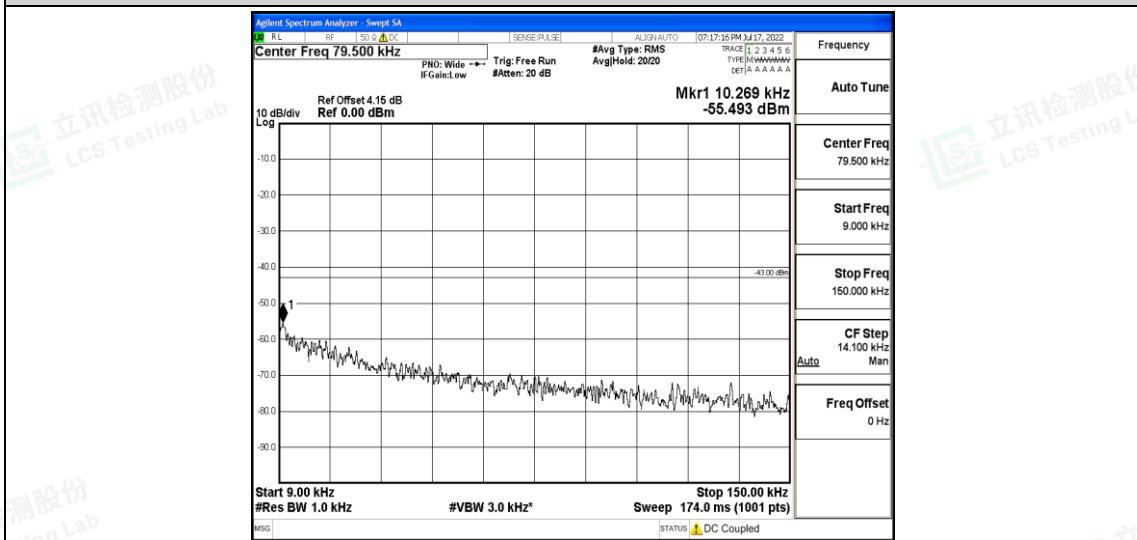

Band66-20MHz-16QAM-132072-1RB#0-Range2:0.15~30MHz

Band66-20MHz-16QAM-132072-1RB#0-Range3:30~1000MHz

Band66-20MHz-16QAM-132072-1RB#0-Range4:1000~10000MHz

Shenzhen LCS Compliance Testing Laboratory Ltd.
 Add: 101, 201 Bldg A & 301 Bldg C, Juji Industrial Park Yabianxueziwei, Shajing Street, Baoan District, Shenzhen, 518000, China
 Tel: +(86) 0755-82591330 | E-mail: webmaster@lcs-cert.com | Web: www.lcs-cert.com
 Scan code to check authenticity

Band66-20MHz-16QAM-132072-1RB#0-Range5:10000~20000MHz

Band66-20MHz-16QAM-132322-1RB#0-Range1:0.009~0.15MHz

Band66-20MHz-16QAM-132322-1RB#0-Range2:0.15~30MHz

Shenzhen LCS Compliance Testing Laboratory Ltd.
 Add: 101, 201 Bldg A & 301 Bldg C, Juji Industrial Park Yabianxueziwei, Shajing Street, Baoan District, Shenzhen, 518000, China
 Tel: +(86) 0755-82591330 | E-mail: webmaster@lcs-cert.com | Web: www.lcs-cert.com
 Scan code to check authenticity