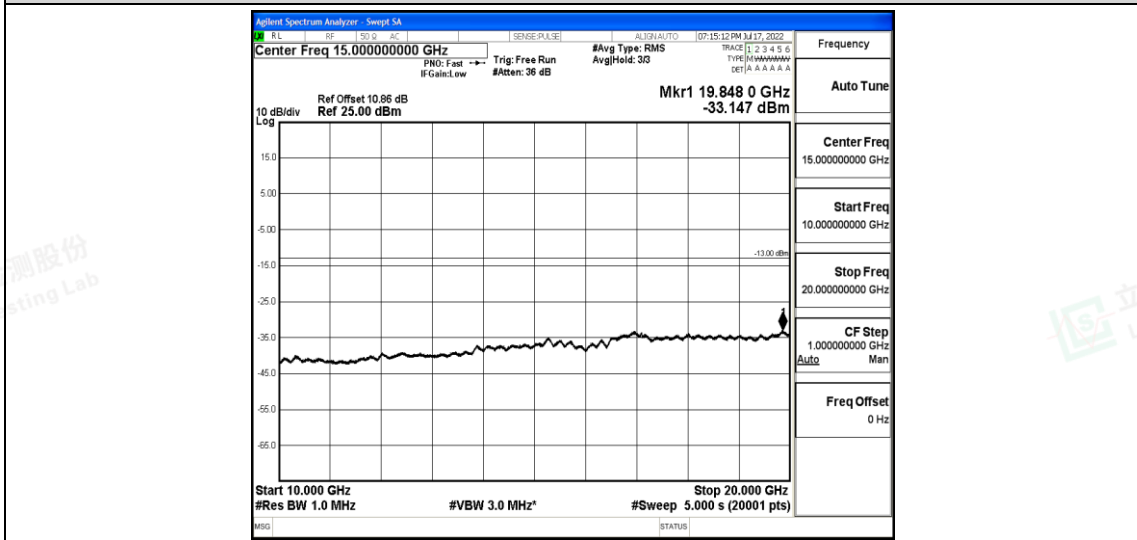

Band66-20MHz-16QAM-132072-1RB#0-Range2:0.15~30MHz

Band66-20MHz-16QAM-132072-1RB#0-Range3:30~1000MHz

Band66-20MHz-16QAM-132072-1RB#0-Range4:1000~10000MHz

Shenzhen LCS Compliance Testing Laboratory Ltd.
 Add: 101, 201 Bldg A & 301 Bldg C, Juji Industrial Park Yabianxueziwei, Shajing Street, Baoan District, Shenzhen, 518000, China
 Tel: +(86) 0755-82591330 | E-mail: webmaster@lcs-cert.com | Web: www.lcs-cert.com
 Scan code to check authenticity

Band66-20MHz-16QAM-132072-1RB#0-Range5:10000~20000MHz

Band66-20MHz-16QAM-132322-1RB#0-Range1:0.009~0.15MHz

Band66-20MHz-16QAM-132322-1RB#0-Range2:0.15~30MHz

Shenzhen LCS Compliance Testing Laboratory Ltd.
 Add: 101, 201 Bldg A & 301 Bldg C, Juji Industrial Park Yabianxueziwei, Shajing Street, Baoan District, Shenzhen, 518000, China
 Tel: +(86) 0755-82591330 | E-mail: webmaster@lcs-cert.com | Web: www.lcs-cert.com
 Scan code to check authenticity