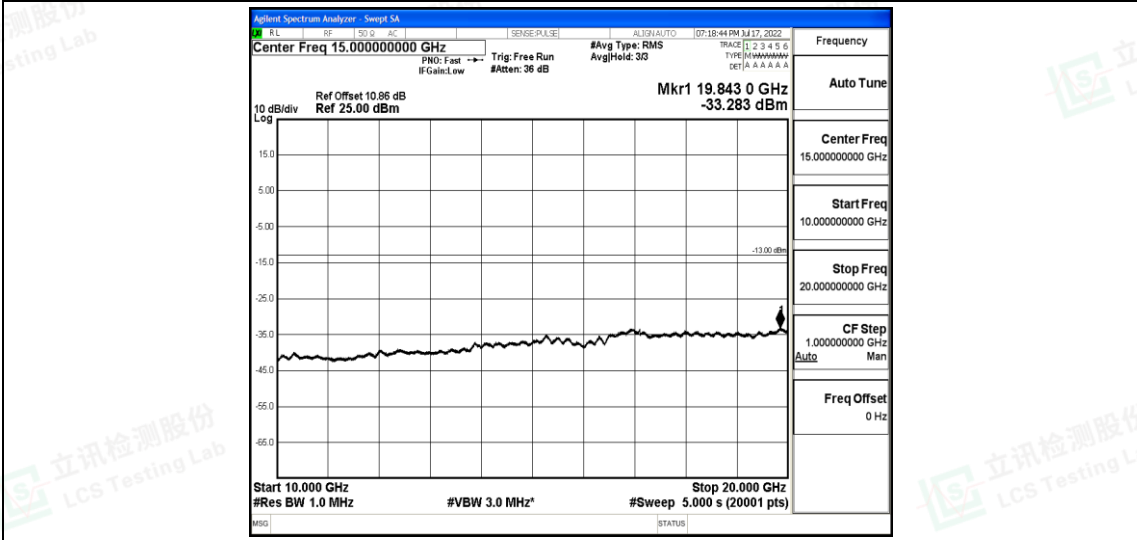

Band66-20MHz-16QAM-132322-1RB#0-Range3:30~1000MHz

Band66-20MHz-16QAM-132322-1RB#0-Range4:1000~10000MHz

Band66-20MHz-16QAM-132322-1RB#0-Range5:10000~20000MHz

Shenzhen LCS Compliance Testing Laboratory Ltd.
 Add: 101, 201 Bldg A & 301 Bldg C, Juji Industrial Park Yabianxueziwei, Shajing Street, Baoan District, Shenzhen, 518000, China
 Tel: +(86) 0755-82591330 | E-mail: webmaster@lcs-cert.com | Web: www.lcs-cert.com
 Scan code to check authenticity