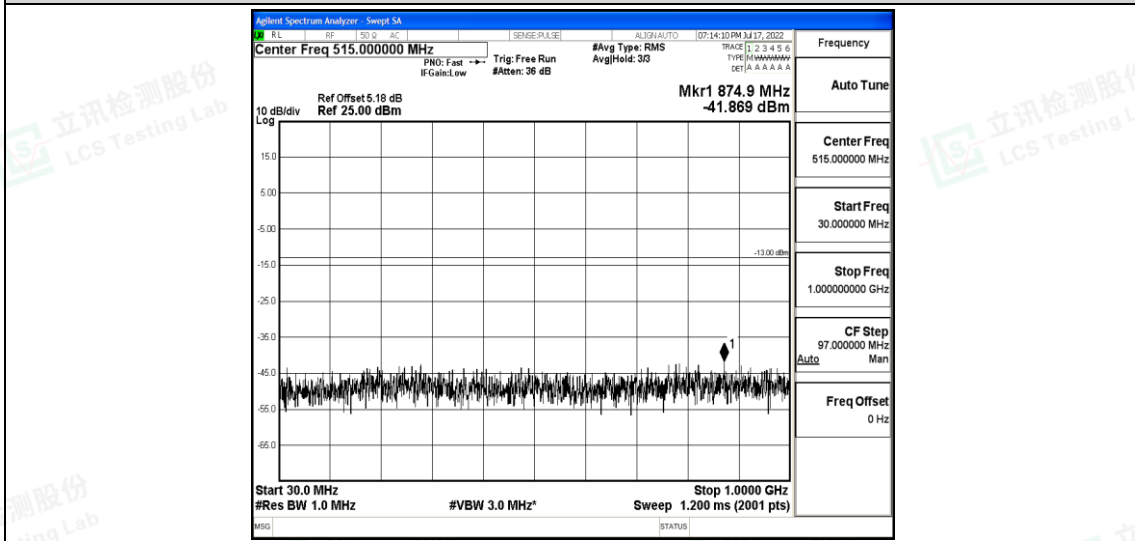

Band66-20MHz-16QAM-132072-1RB#0-Range2:0.15~30MHz

Band66-20MHz-16QAM-132072-1RB#0-Range3:30~1000MHz

Band66-20MHz-16QAM-132072-1RB#0-Range4:1000~10000MHz

Shenzhen LCS Compliance Testing Laboratory Ltd.
 Add: 101, 201 Bldg A & 301 Bldg C, Juji Industrial Park Yabianxueziwei, Shajing Street, Baoan District, Shenzhen, 518000, China
 Tel: +(86) 0755-82591330 | E-mail: webmaster@lcs-cert.com | Web: www.lcs-cert.com
 Scan code to check authenticity

Band66-20MHz-16QAM-132072-1RB#0-Range5:10000~20000MHz

Band66-20MHz-16QAM-132322-1RB#0-Range1:0.009~0.15MHz

Band66-20MHz-16QAM-132322-1RB#0-Range2:0.15~30MHz

Shenzhen LCS Compliance Testing Laboratory Ltd.
 Add: 101, 201 Bldg A & 301 Bldg C, Juji Industrial Park Yabianxueziwei, Shajing Street, Baoan District, Shenzhen, 518000, China
 Tel: +(86) 0755-82591330 | E-mail: webmaster@lcs-cert.com | Web: www.lcs-cert.com
 Scan code to check authenticity

Band66-20MHz-16QAM-132322-1RB#0-Range3:30~1000MHz

Band66-20MHz-16QAM-132322-1RB#0-Range4:1000~10000MHz

Band66-20MHz-16QAM-132322-1RB#0-Range5:10000~20000MHz

Shenzhen LCS Compliance Testing Laboratory Ltd.
 Add: 101, 201 Bldg A & 301 Bldg C, Juji Industrial Park Yabianxueziwei, Shajing Street, Baoan District, Shenzhen, 518000, China
 Tel: +(86) 0755-82591330 | E-mail: webmaster@lcs-cert.com | Web: www.lcs-cert.com
 Scan code to check authenticity