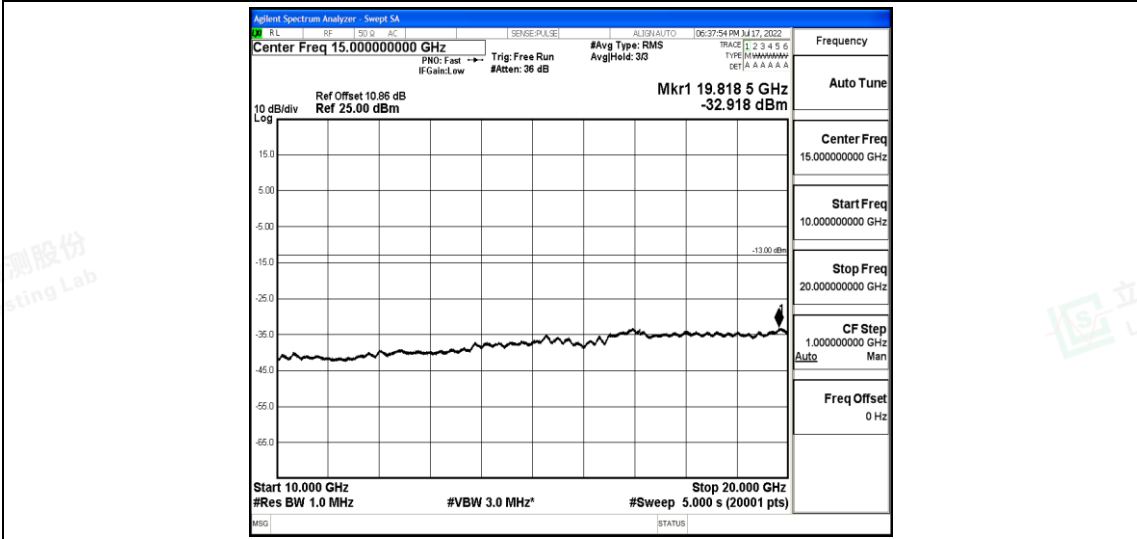

Band66-15MHz-16QAM-132047-1RB#0-Range3:30~1000MHz

Band66-15MHz-16QAM-132047-1RB#0-Range4:1000~10000MHz

Band66-15MHz-16QAM-132047-1RB#0-Range5:10000~20000MHz

Band66-15MHz-16QAM-132322-1RB#0-Range1:0.009~0.15MHz