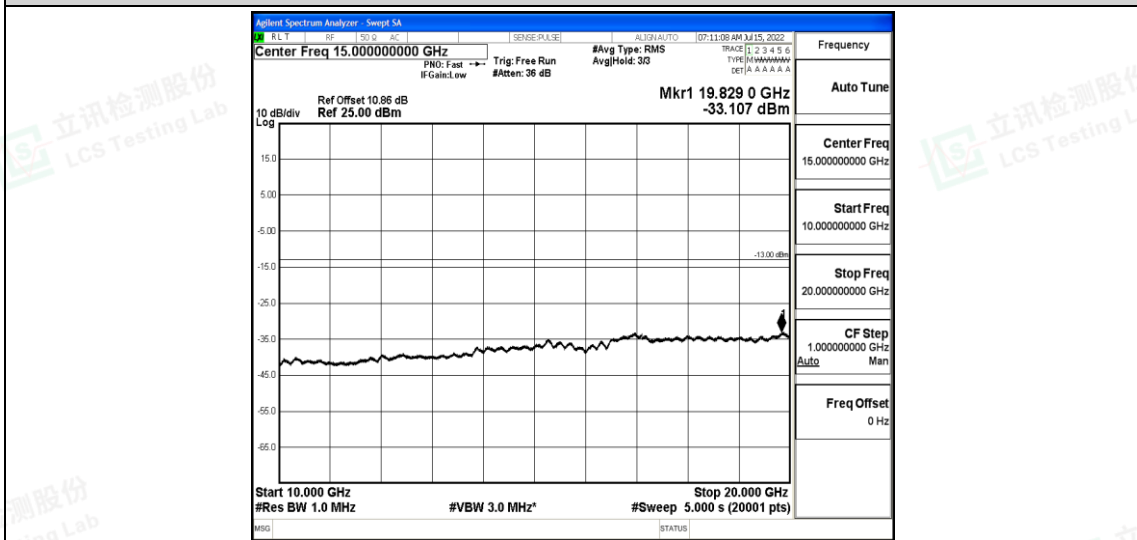

Band66-10MHz-QPSK-132622-1RB#0-Range5:10000~20000MHz

Band66-10MHz-16QAM-132022-1RB#0-Range1:0.009~0.15MHz