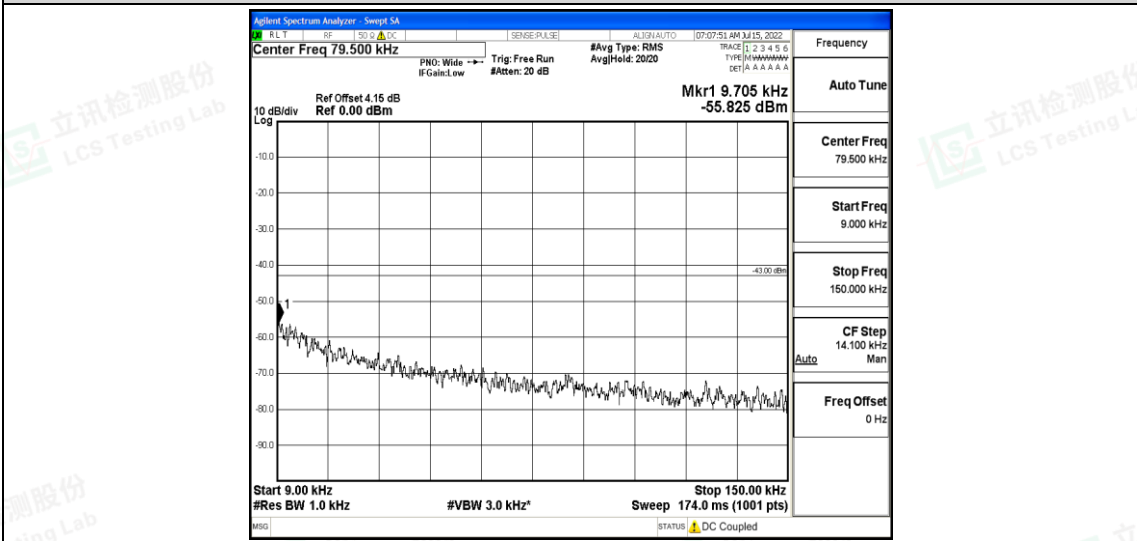

Band66-10MHz-16QAM-132322-1RB#0-Range1:0.009~0.15MHz

Band66-10MHz-16QAM-132322-1RB#0-Range2:0.15~30MHz