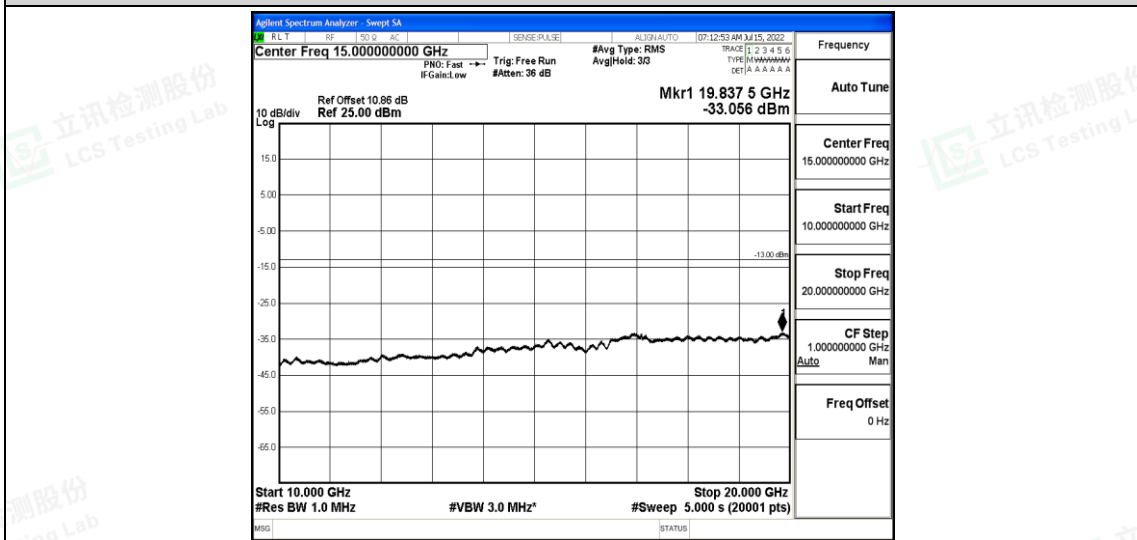

Band66-10MHz-16QAM-132622-1RB#0-Range5:10000~20000MHz

Band66-15MHz-QPSK-132047-1RB#0-Range1:0.009~0.15MHz

Shenzhen LCS Compliance Testing Laboratory Ltd.
Add: 101, 201 Bldg A & 301 Bldg C, Juji Industrial Park Yabianxueziwei, Shajing Street, Baoan District, Shenzhen, 518000, China
Tel: +(86) 0755-82591330 | E-mail: webmaster@lcs-cert.com | Web: www.lcs-cert.com
Scan code to check authenticity