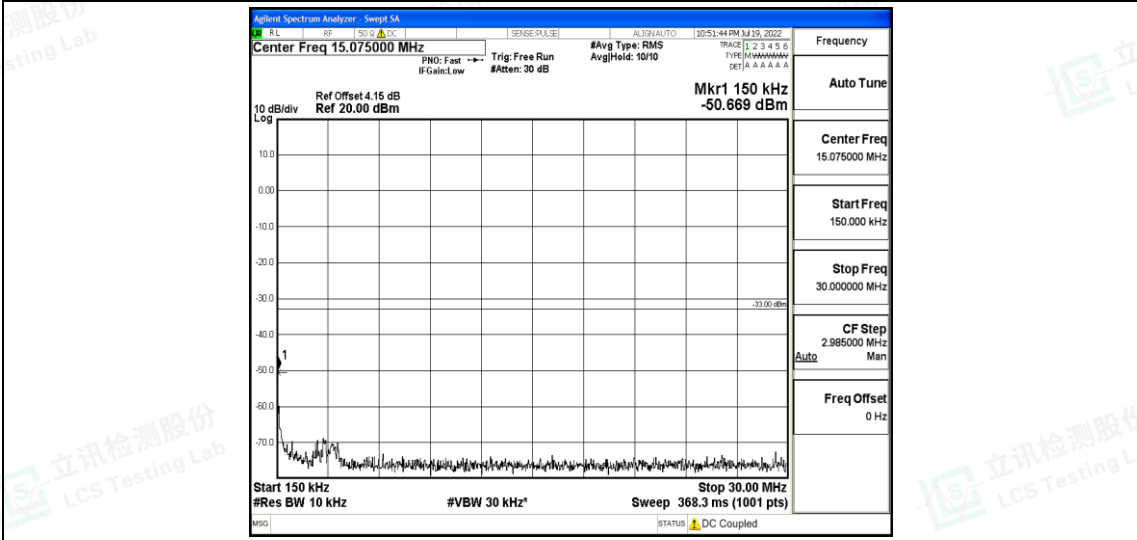

Band66-15MHz-16QAM-132322-1RB#0-Range2:0.15~30MHz

Band66-15MHz-16QAM-132322-1RB#0-Range3:30~1000MHz