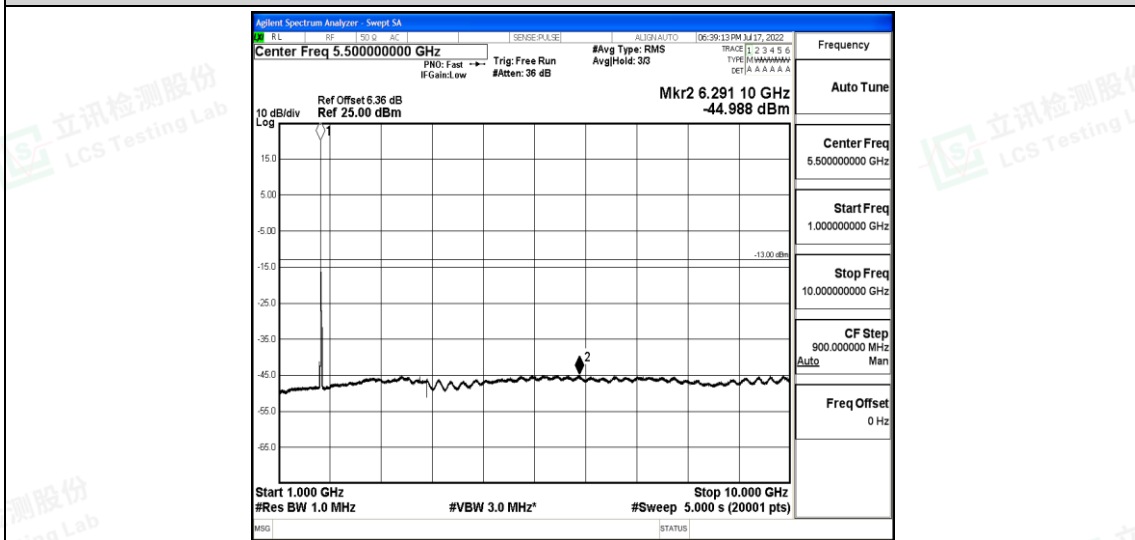

Band66-15MHz-QPSK-132322-1RB#0-Range2:0.15~30MHz

Band66-15MHz-QPSK-132322-1RB#0-Range3:30~1000MHz

Band66-15MHz-QPSK-132322-1RB#0-Range4:1000~10000MHz

Band66-15MHz-QPSK-132322-1RB#0-Range5:10000~20000MHz

Shenzhen LCS Compliance Testing Laboratory Ltd.
 Add: 101, 201 Bldg A & 301 Bldg C, Juji Industrial Park Yabianxueziwei, Shajing Street, Baoan District, Shenzhen, 518000, China
 Tel: +(86) 0755-82591330 | E-mail: webmaster@lcs-cert.com | Web: www.lcs-cert.com
 Scan code to check authenticity