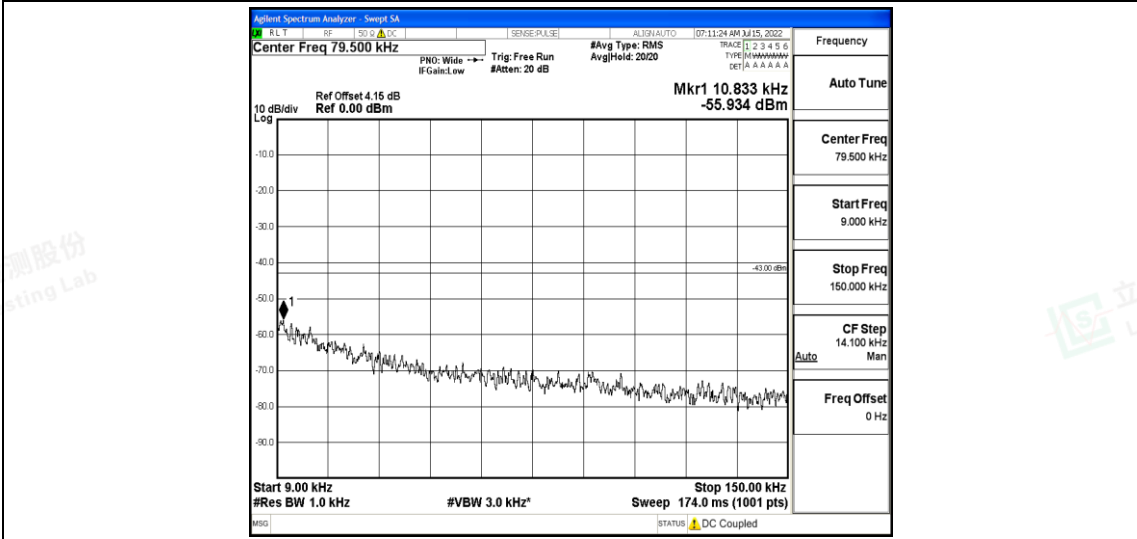

Band66-10MHz-16QAM-132622-1RB#0-Range1:0.009~0.15MHz

Band66-10MHz-16QAM-132622-1RB#0-Range2:0.15~30MHz