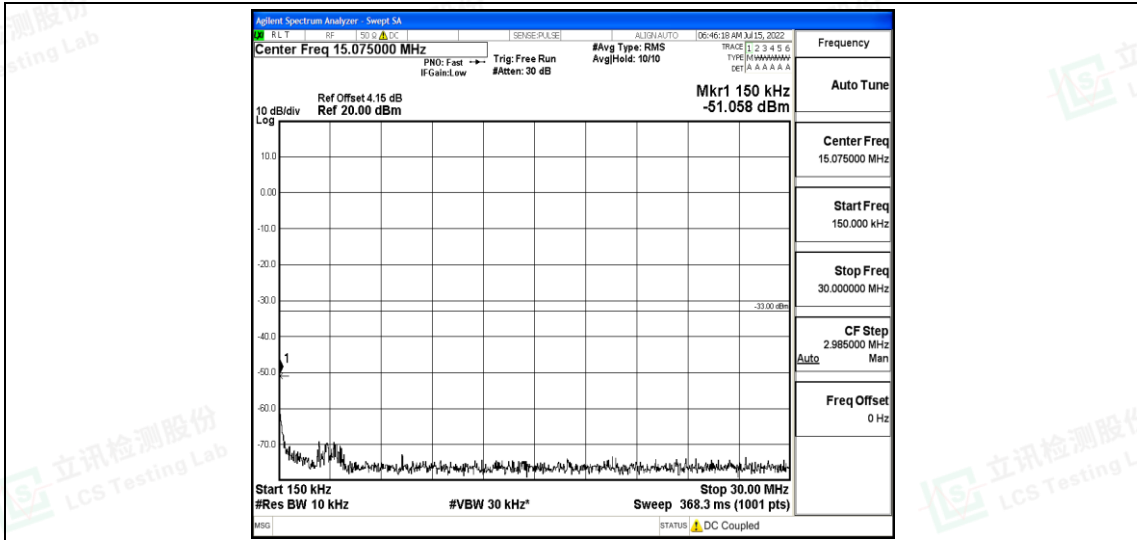

Band66-5MHz-16QAM-131997-1RB#0-Range5:10000~20000MHz

Band66-5MHz-16QAM-132322-1RB#0-Range1:0.009~0.15MHz

Band66-5MHz-16QAM-132322-1RB#0-Range2:0.15~30MHz

Band66-5MHz-16QAM-132322-1RB#0-Range3:30~1000MHz

Band66-5MHz-16QAM-132322-1RB#0-Range4:1000~10000MHz