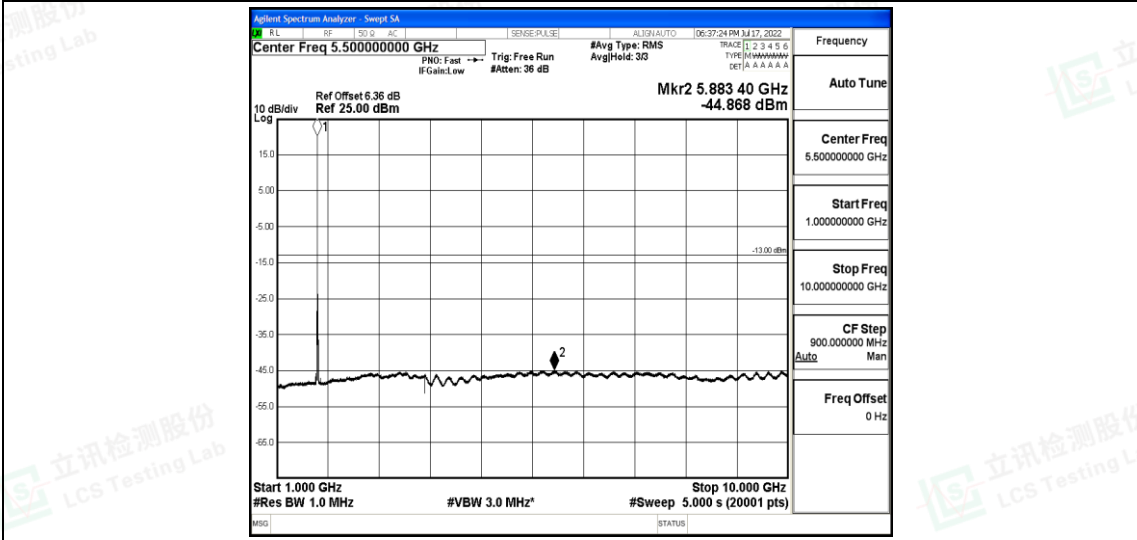

Band66-15MHz-16QAM-132047-1RB#0-Range4:1000~10000MHz

Band66-15MHz-16QAM-132047-1RB#0-Range5:10000~20000MHz