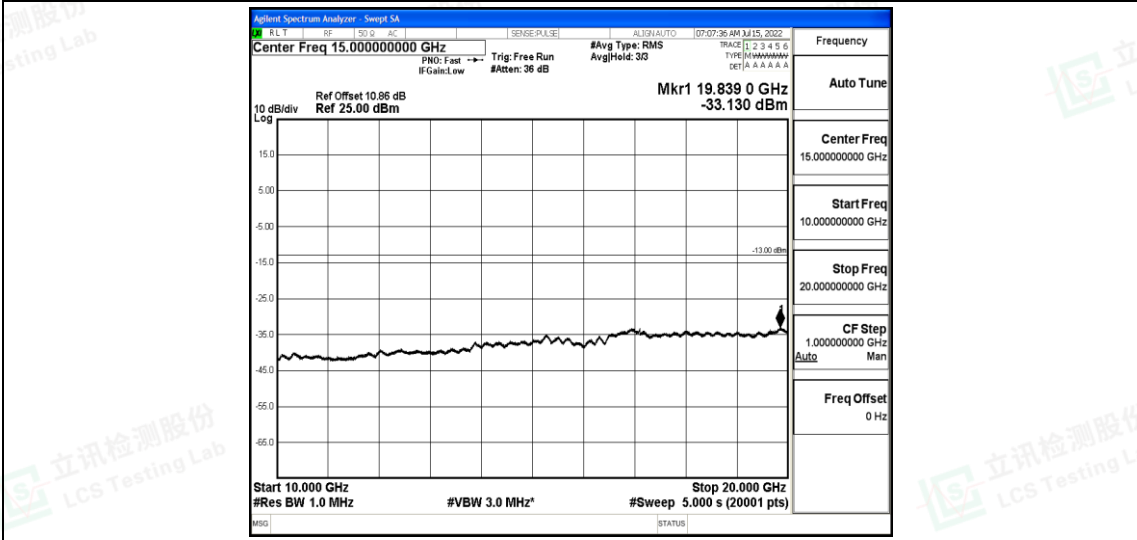

Band66-10MHz-QPSK-132322-1RB#0-Range5:10000~20000MHz

Shenzhen LCS Compliance Testing Laboratory Ltd.
 Add: 101, 201 Bldg A & 301 Bldg C, Juji Industrial Park Yabianxueziwei, Shajing Street, Baoan District, Shenzhen, 518000, China
 Tel: +(86) 0755-82591330 | E-mail: webmaster@lcs-cert.com | Web: www.lcs-cert.com
 Scan code to check authenticity