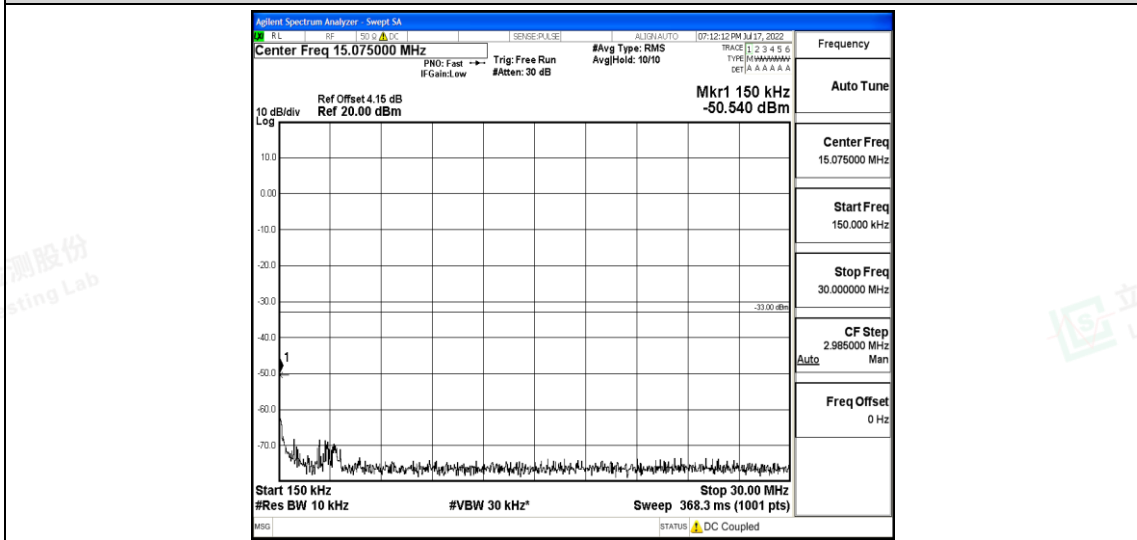

Band66-20MHz-QPSK-132072-1RB#0-Range2:0.15~30MHz

Band66-20MHz-QPSK-132072-1RB#0-Range3:30~1000MHz