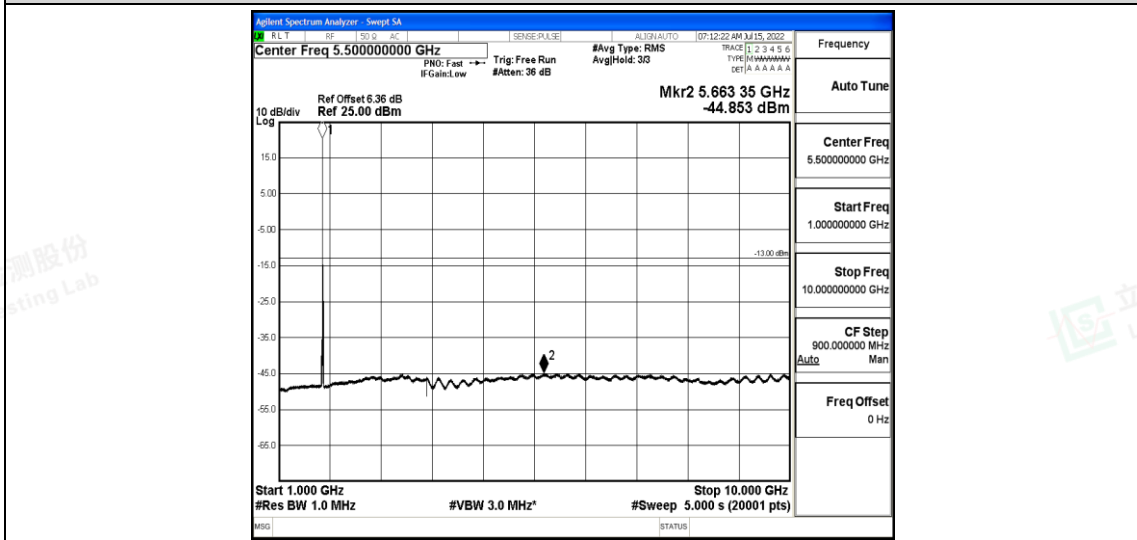

Band66-10MHz-16QAM-132622-1RB#0-Range4:1000~10000MHz

Band66-10MHz-16QAM-132622-1RB#0-Range5:10000~20000MHz