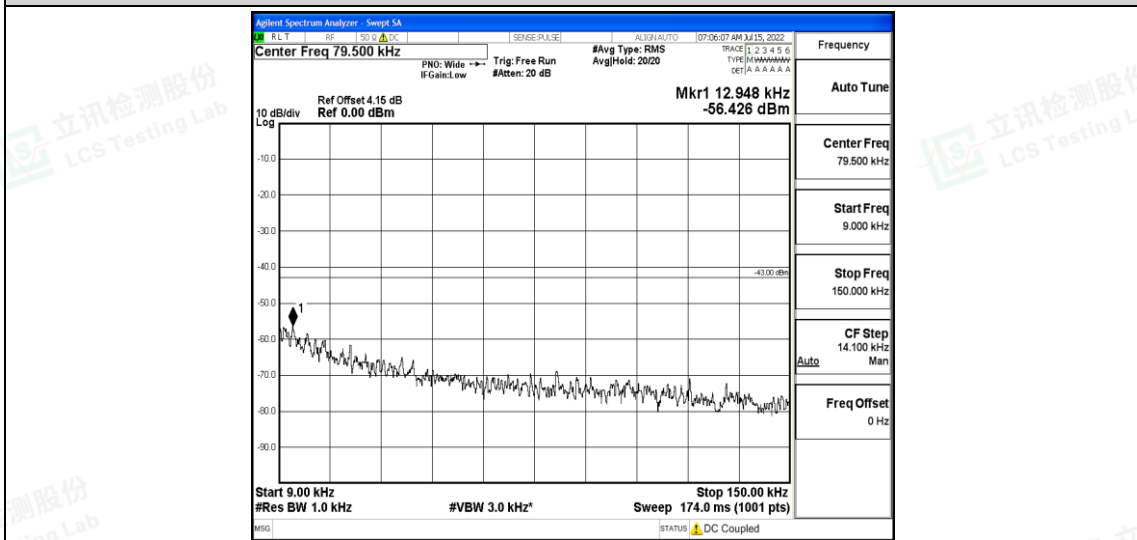

Band66-10MHz-QPSK-132322-1RB#0-Range1:0.009~0.15MHz

Band66-10MHz-QPSK-132322-1RB#0-Range2:0.15~30MHz