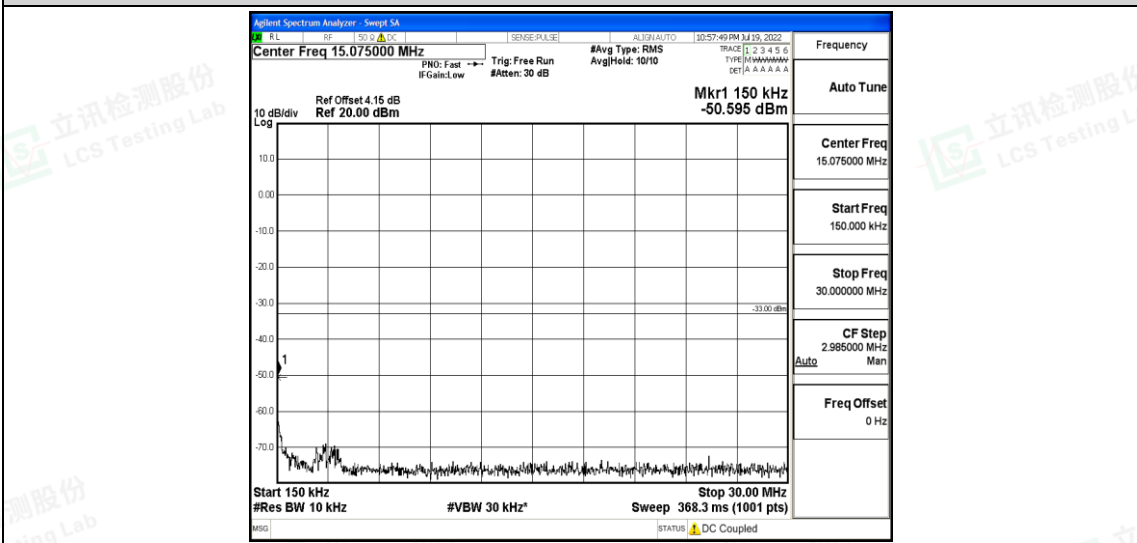

Band66-15MHz-16QAM-132597-1RB#0-Range2:0.15~30MHz

Band66-15MHz-16QAM-132597-1RB#0-Range3:30~1000MHz