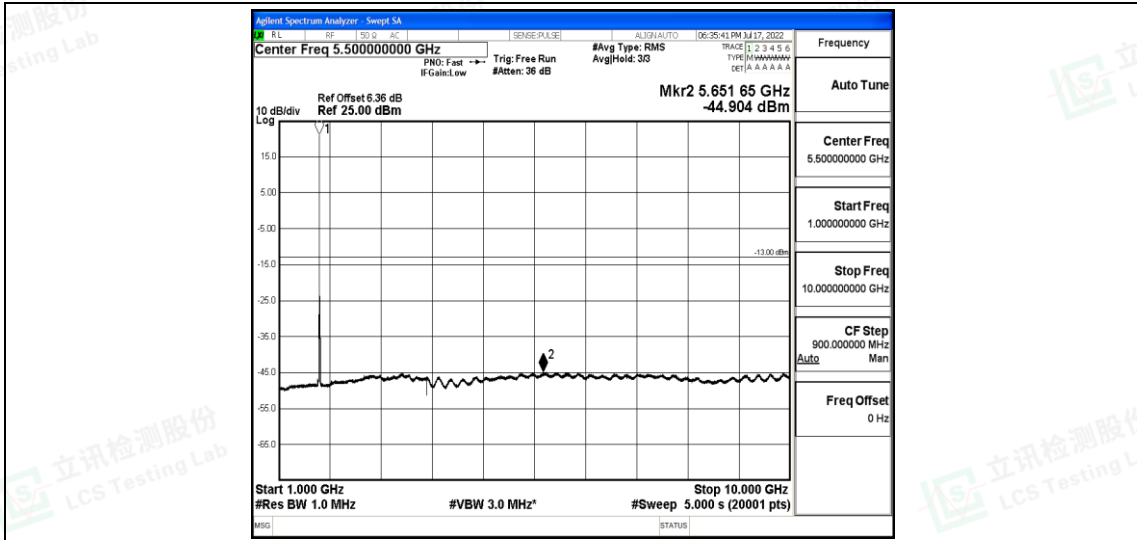

Band66-15MHz-QPSK-132047-1RB#0-Range4:1000~10000MHz

Band66-15MHz-QPSK-132047-1RB#0-Range5:10000~20000MHz