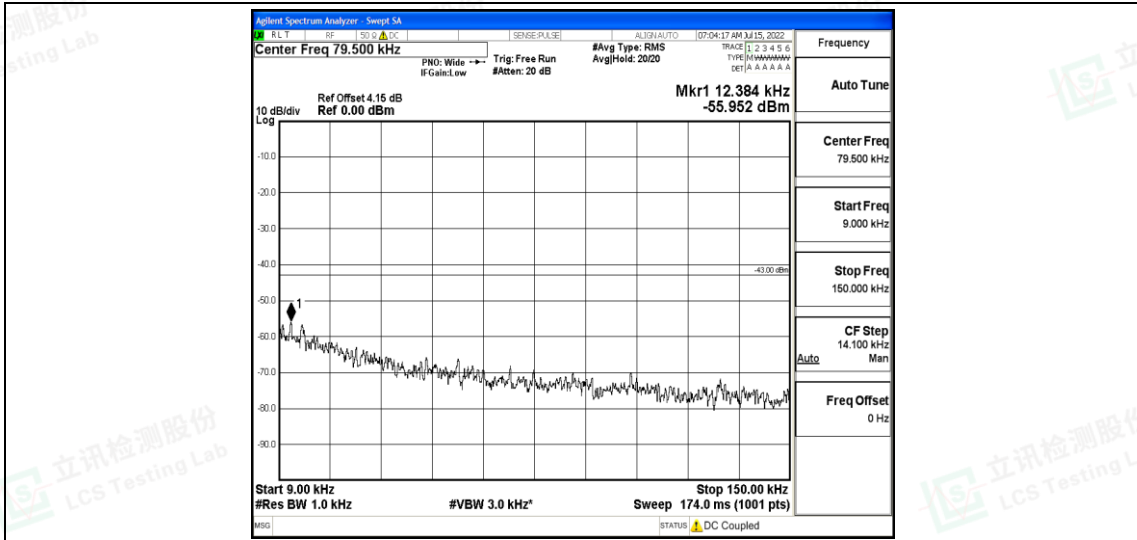

Band66-10MHz-16QAM-132022-1RB#0-Range1:0.009~0.15MHz

Band66-10MHz-16QAM-132022-1RB#0-Range2:0.15~30MHz