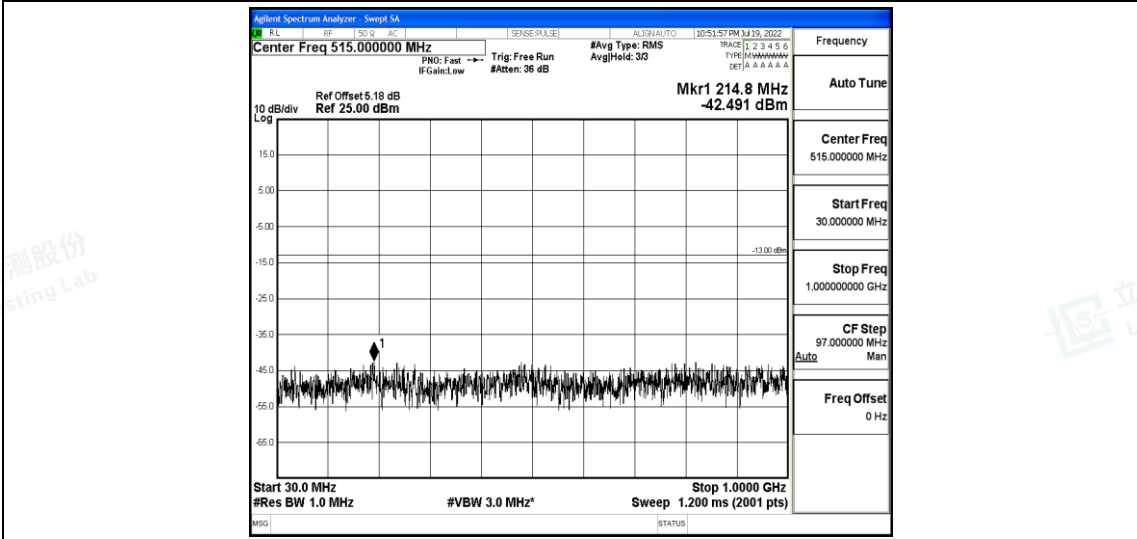

Band66-15MHz-16QAM-132322-1RB#0-Range3:30~1000MHz

Band66-15MHz-16QAM-132322-1RB#0-Range4:1000~10000MHz