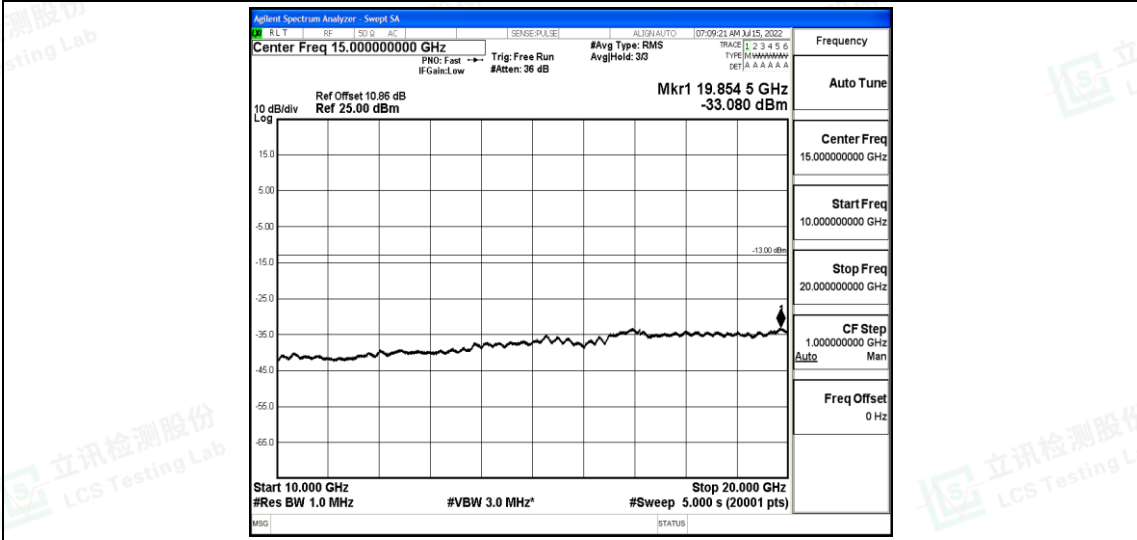

Band66-10MHz-16QAM-132322-1RB#0-Range4:1000~10000MHz

Band66-10MHz-16QAM-132322-1RB#0-Range5:10000~20000MHz

Shenzhen LCS Compliance Testing Laboratory Ltd.
 Add: 101, 201 Bldg A & 301 Bldg C, Juji Industrial Park Yabianxueziwei, Shajing Street, Baoan District, Shenzhen, 518000, China
 Tel: +(86) 0755-82591330 | E-mail: webmaster@lcs-cert.com | Web: www.lcs-cert.com
 Scan code to check authenticity