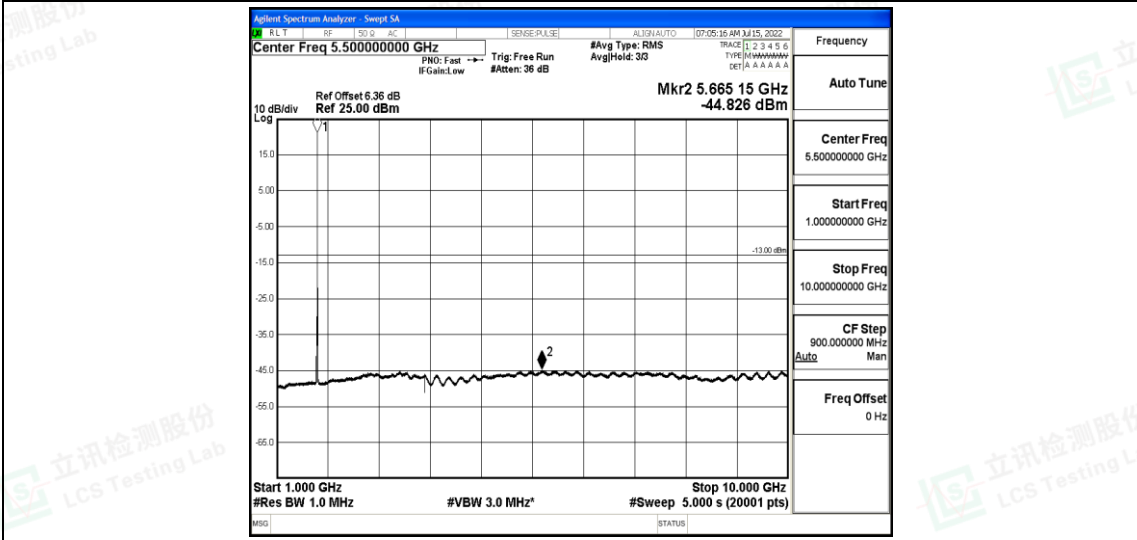

Band66-10MHz-16QAM-132022-1RB#0-Range4:1000~10000MHz

Band66-10MHz-16QAM-132022-1RB#0-Range5:10000~20000MHz