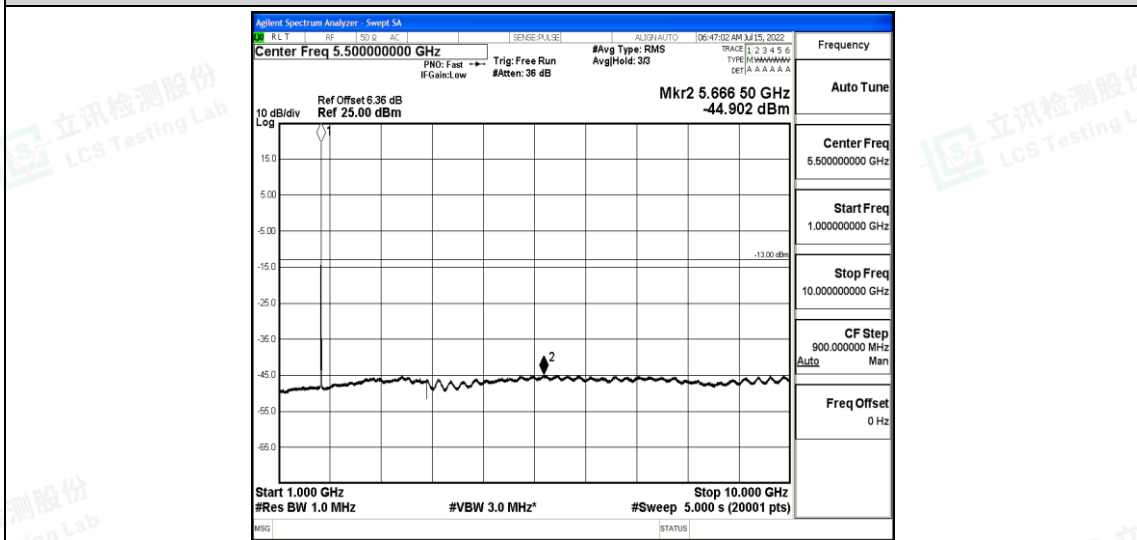

Band66-5MHz-16QAM-131997-1RB#0-Range5:10000~20000MHz

Band66-5MHz-16QAM-132322-1RB#0-Range1:0.009~0.15MHz

Band66-5MHz-16QAM-132322-1RB#0-Range2:0.15~30MHz

Band66-5MHz-16QAM-132322-1RB#0-Range3:30~1000MHz

Band66-5MHz-16QAM-132322-1RB#0-Range4:1000~10000MHz