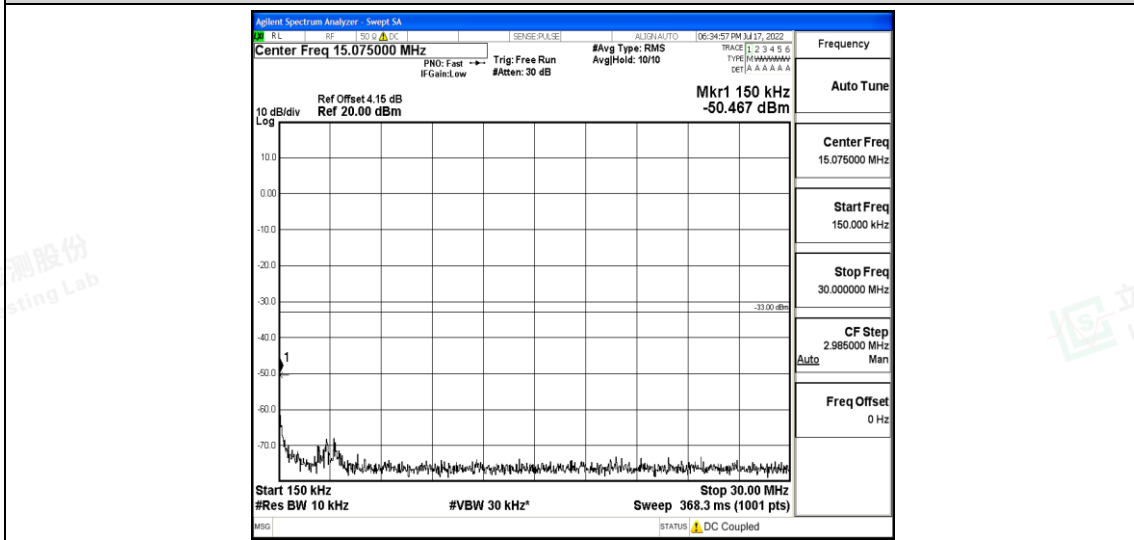

Band66-15MHz-QPSK-132047-1RB#0-Range2:0.15~30MHz

Band66-15MHz-QPSK-132047-1RB#0-Range3:30~1000MHz