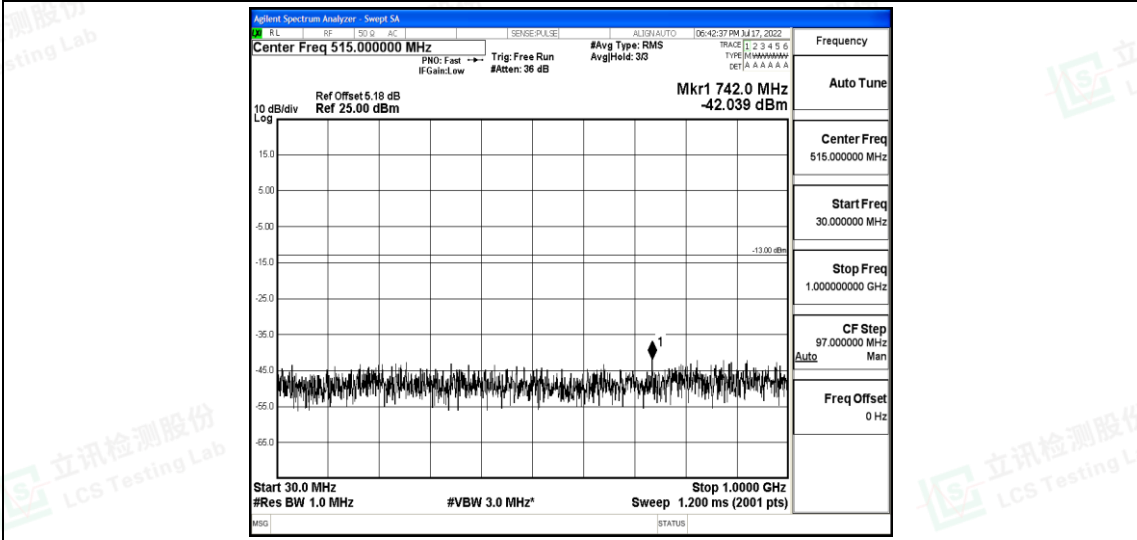

Band66-15MHz-QPSK-132597-1RB#0-Range1:0.009~0.15MHz

Band66-15MHz-QPSK-132597-1RB#0-Range2:0.15~30MHz

Band66-15MHz-QPSK-132597-1RB#0-Range3:30~1000MHz

Shenzhen LCS Compliance Testing Laboratory Ltd.
 Add: 101, 201 Bldg A & 301 Bldg C, Juji Industrial Park Yabianxueziwei, Shajing Street, Baoan District, Shenzhen, 518000, China
 Tel: +(86) 0755-82591330 | E-mail: webmaster@lcs-cert.com | Web: www.lcs-cert.com
 Scan code to check authenticity