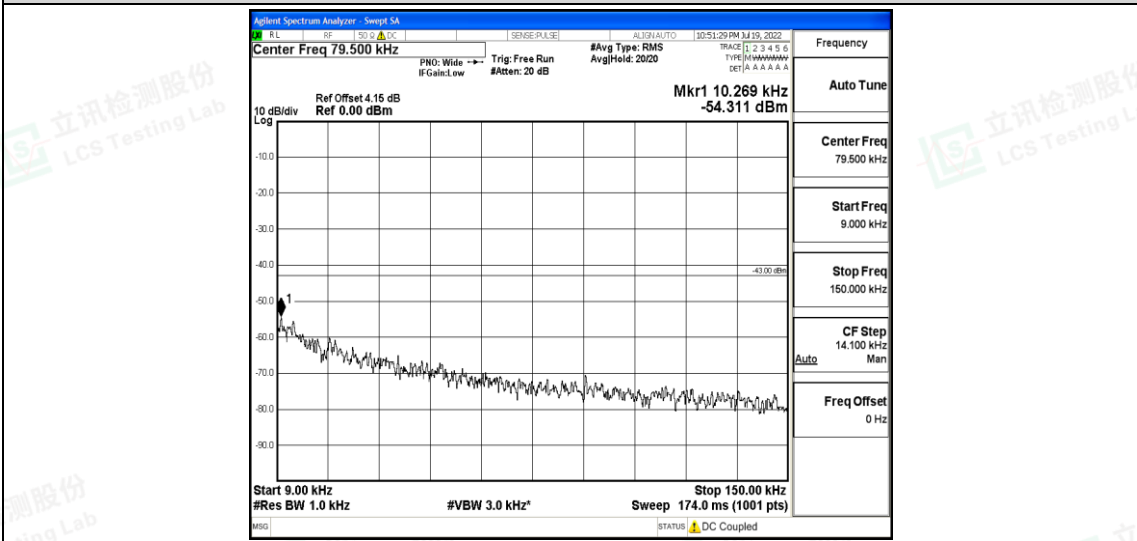

Band66-15MHz-16QAM-132047-1RB#0-Range3:30~1000MHz

Band66-15MHz-16QAM-132047-1RB#0-Range4:1000~10000MHz

Band66-15MHz-16QAM-132047-1RB#0-Range5:10000~20000MHz

Band66-15MHz-16QAM-132322-1RB#0-Range1:0.009~0.15MHz