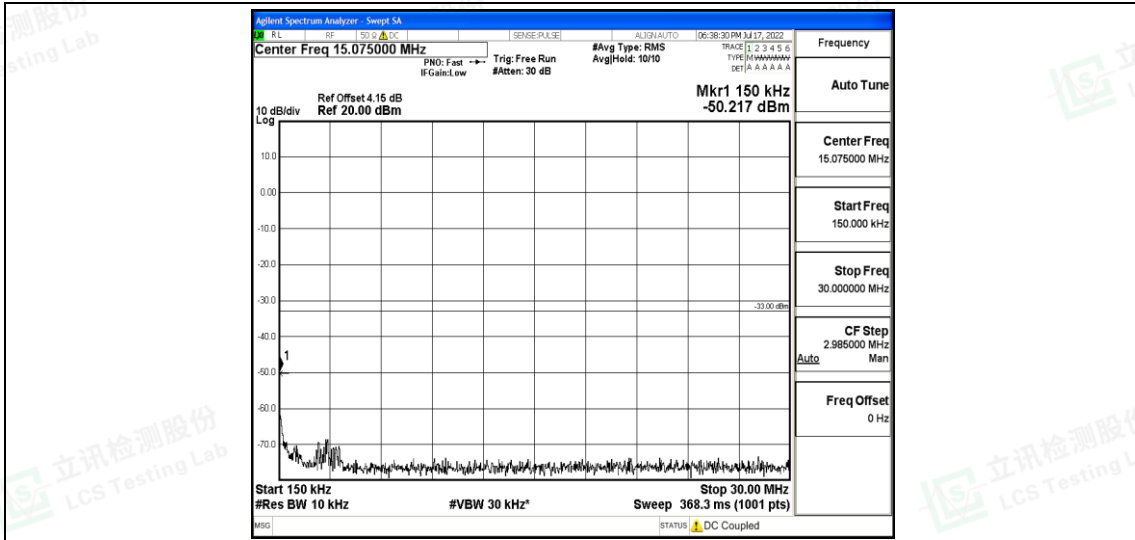

Band66-15MHz-QPSK-132322-1RB#0-Range2:0.15~30MHz

Band66-15MHz-QPSK-132322-1RB#0-Range3:30~1000MHz

Band66-15MHz-QPSK-132322-1RB#0-Range4:1000~10000MHz

Band66-15MHz-QPSK-132322-1RB#0-Range5:10000~20000MHz

Shenzhen LCS Compliance Testing Laboratory Ltd.
 Add: 101, 201 Bldg A & 301 Bldg C, Juji Industrial Park Yabianxueziwei, Shajing Street, Baoan District, Shenzhen, 518000, China
 Tel: +(86) 0755-82591330 | E-mail: webmaster@lcs-cert.com | Web: www.lcs-cert.com
 Scan code to check authenticity