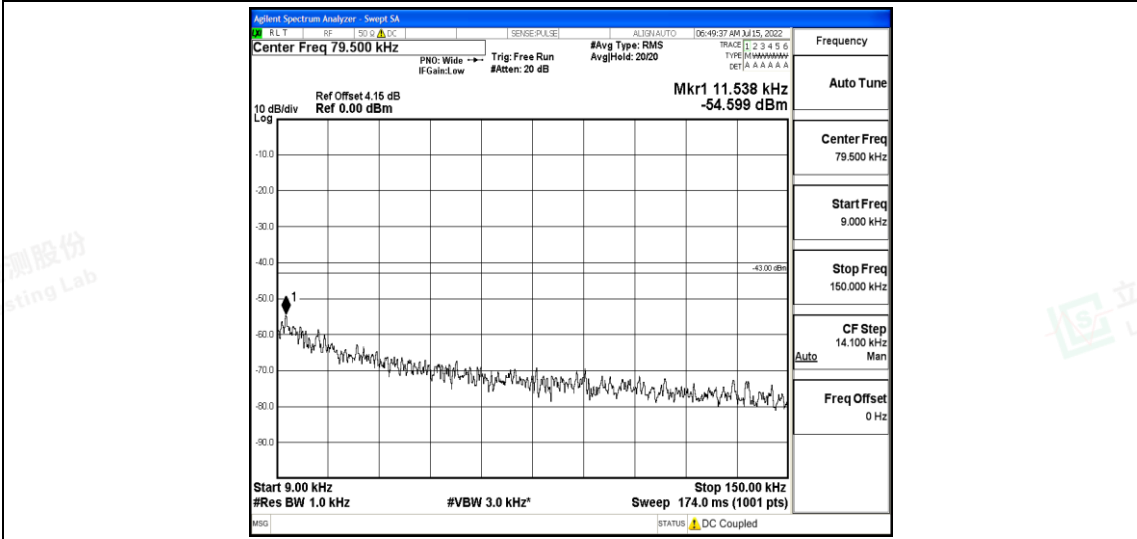

Band66-5MHz-16QAM-132647-1RB#0-Range1:0.009~0.15MHz

Band66-5MHz-16QAM-132647-1RB#0-Range2:0.15~30MHz