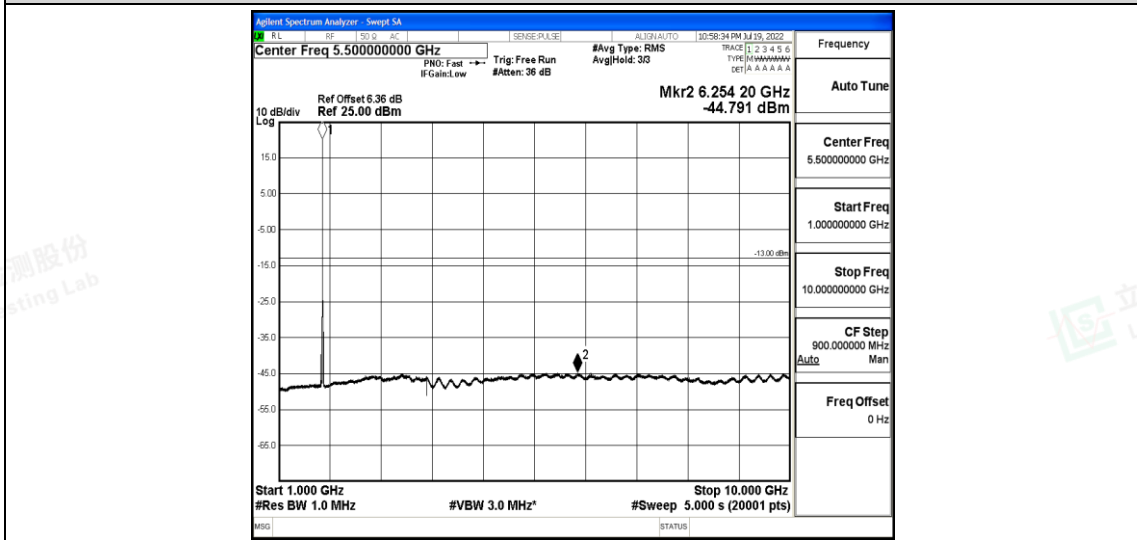

Band66-15MHz-16QAM-132597-1RB#0-Range1:0.009~0.15MHz

Band66-15MHz-16QAM-132597-1RB#0-Range2:0.15~30MHz

Band66-15MHz-16QAM-132597-1RB#0-Range3:30~1000MHz

Band66-15MHz-16QAM-132597-1RB#0-Range4:1000~10000MHz