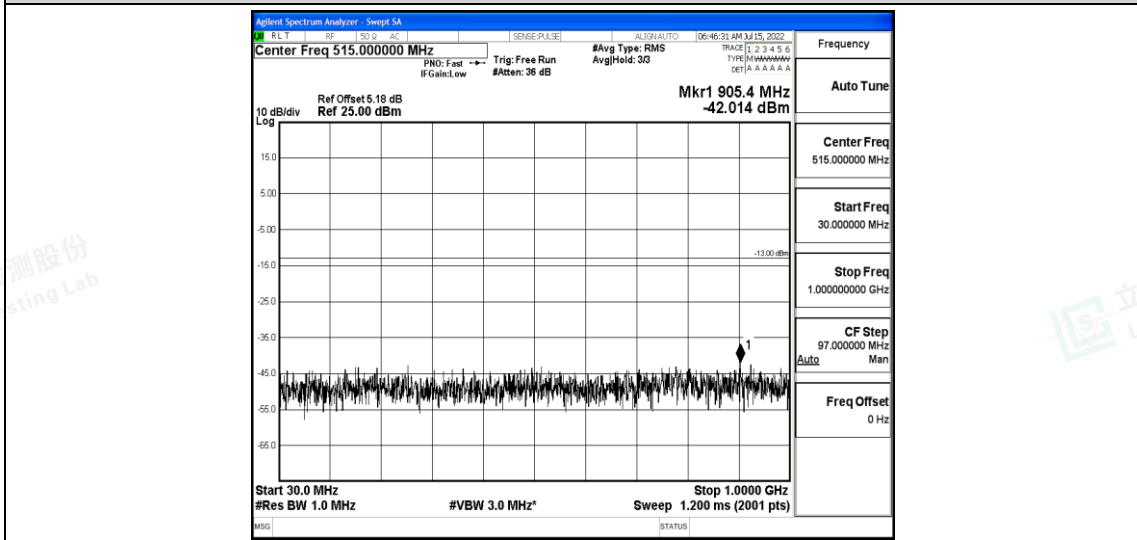

Band66-5MHz-16QAM-131997-1RB#0-Range5:10000~20000MHz

Band66-5MHz-16QAM-132322-1RB#0-Range1:0.009~0.15MHz

Band66-5MHz-16QAM-132322-1RB#0-Range2:0.15~30MHz

Band66-5MHz-16QAM-132322-1RB#0-Range3:30~1000MHz

Band66-5MHz-16QAM-132322-1RB#0-Range4:1000~10000MHz