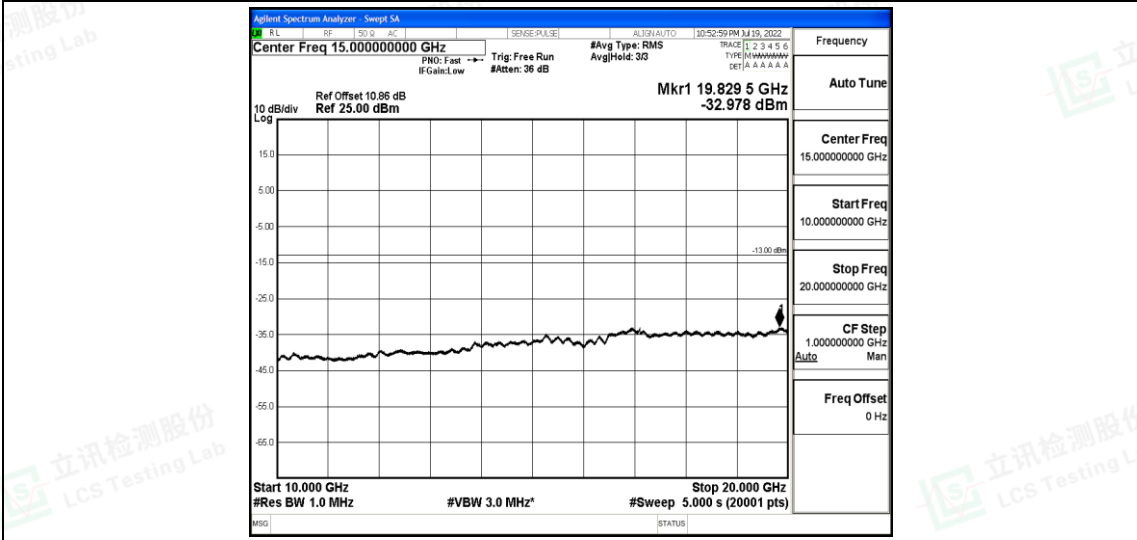

Band66-15MHz-16QAM-132322-1RB#0-Range5:10000~20000MHz

Band66-15MHz-16QAM-132597-1RB#0-Range1:0.009~0.15MHz