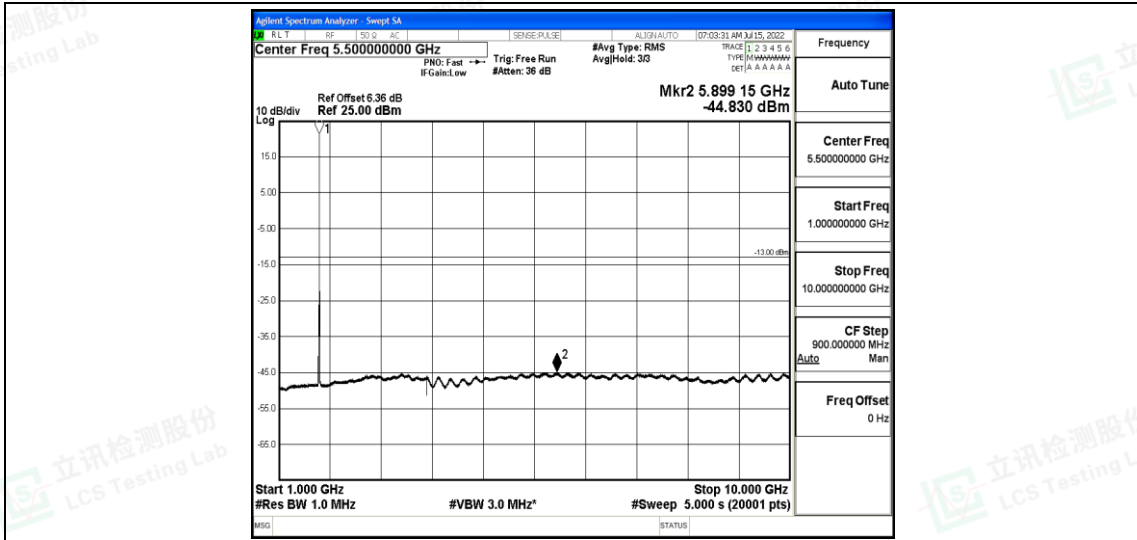

Band66-10MHz-QPSK-132022-1RB#0-Range4:1000~10000MHz

Shenzhen LCS Compliance Testing Laboratory Ltd.
 Add: 101, 201 Bldg A & 301 Bldg C, Juji Industrial Park Yabianxueziwei, Shajing Street, Baoan District, Shenzhen, 518000, China
 Tel: +(86) 0755-82591330 | E-mail: webmaster@lcs-cert.com | Web: www.lcs-cert.com
 Scan code to check authenticity