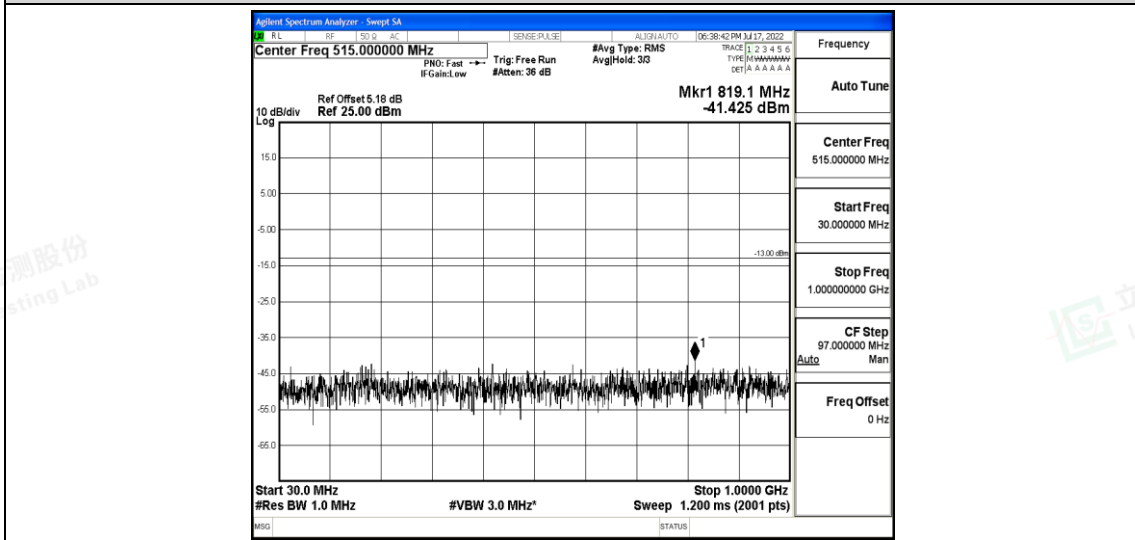

Band66-15MHz-QPSK-132322-1RB#0-Range3:30~1000MHz

Band66-15MHz-QPSK-132322-1RB#0-Range4:1000~10000MHz