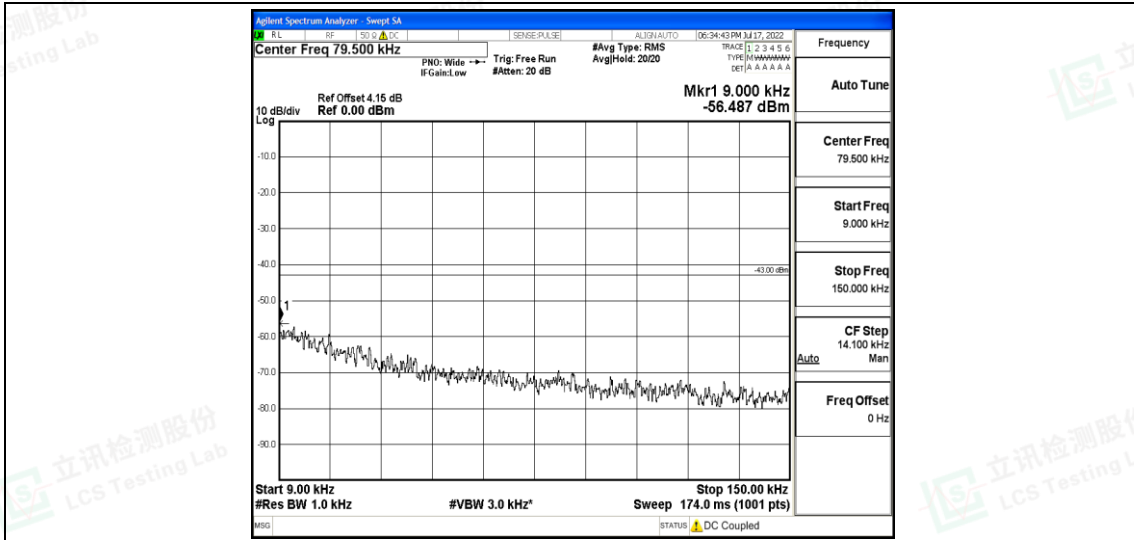

Band66-10MHz-16QAM-132622-1RB#0-Range4:1000~10000MHz

Band66-10MHz-16QAM-132622-1RB#0-Range5:10000~20000MHz

Band66-15MHz-QPSK-132047-1RB#0-Range1:0.009~0.15MHz

Shenzhen LCS Compliance Testing Laboratory Ltd.
 Add: 101, 201 Bldg A & 301 Bldg C, Juji Industrial Park Yabianxueziwei, Shajing Street, Baoan District, Shenzhen, 518000, China
 Tel: +(86) 0755-82591330 | E-mail: webmaster@lcs-cert.com | Web: www.lcs-cert.com
 Scan code to check authenticity