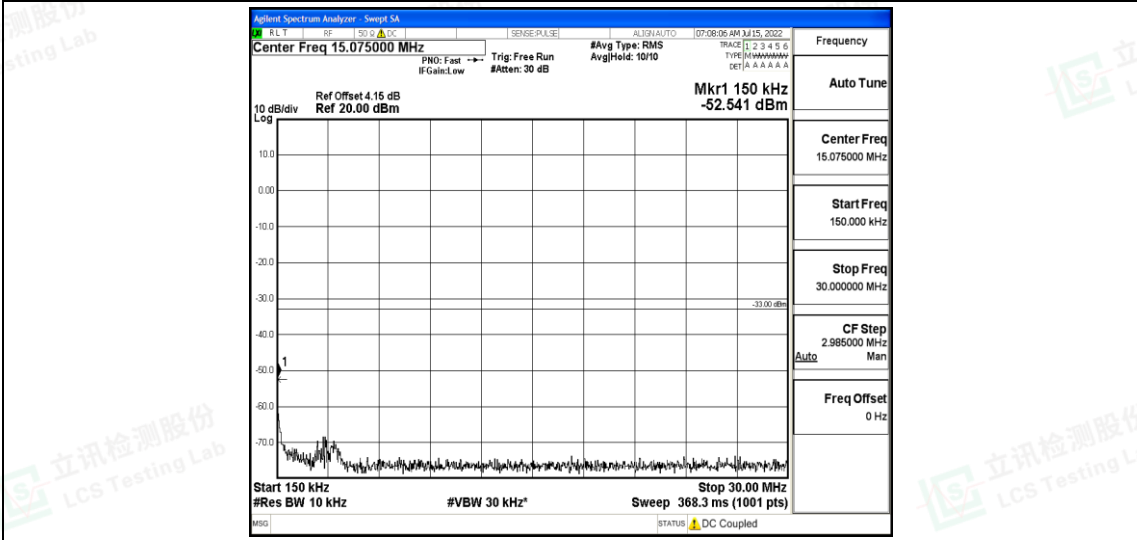

Band66-10MHz-16QAM-132322-1RB#0-Range2:0.15~30MHz

Band66-10MHz-16QAM-132322-1RB#0-Range3:30~1000MHz