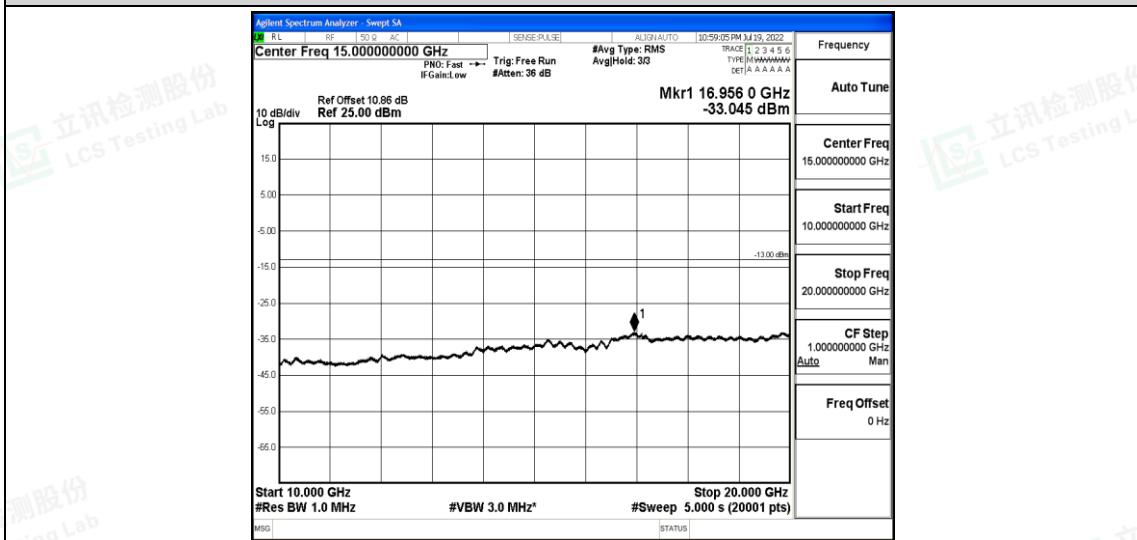

Band66-15MHz-16QAM-132597-1RB#0-Range5:10000~20000MHz

Band66-20MHz-QPSK-132072-1RB#0-Range1:0.009~0.15MHz

Shenzhen LCS Compliance Testing Laboratory Ltd.
 Add: 101, 201 Bldg A & 301 Bldg C, Juji Industrial Park Yabianxueziwei, Shajing Street, Baoan District, Shenzhen, 518000, China
 Tel: +(86) 0755-82591330 | E-mail: webmaster@lcs-cert.com | Web: www.lcs-cert.com
 Scan code to check authenticity