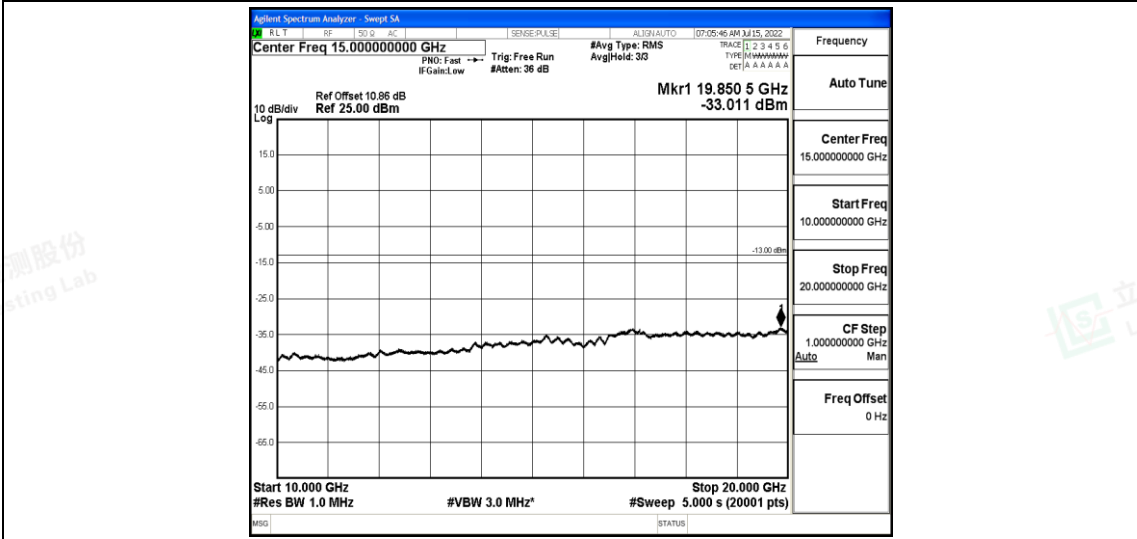

Band66-10MHz-16QAM-132022-1RB#0-Range5:10000~20000MHz

Band66-10MHz-16QAM-132322-1RB#0-Range1:0.009~0.15MHz