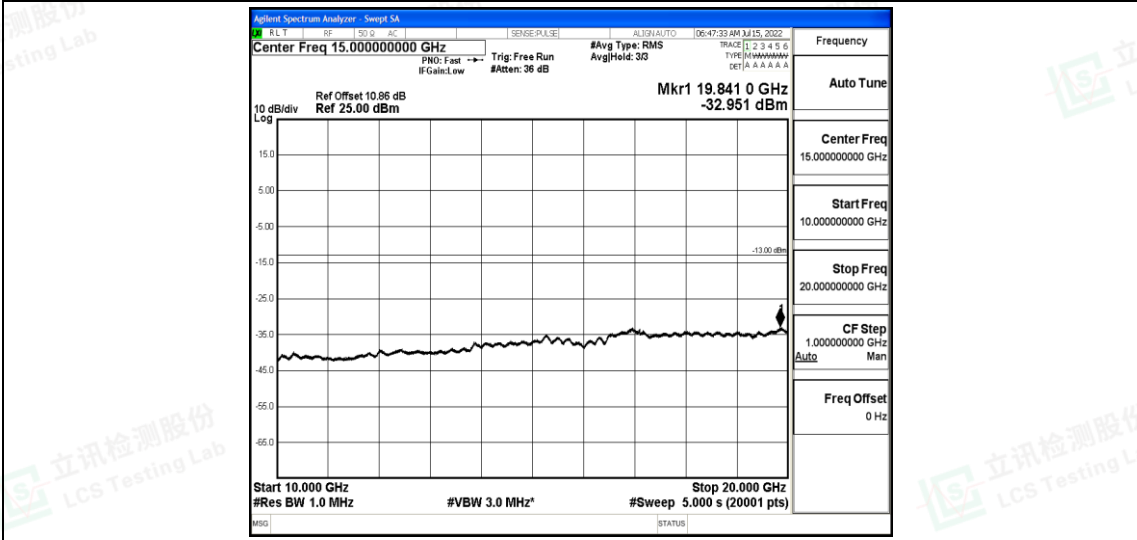

Band66-5MHz-16QAM-132322-1RB#0-Range5:10000~20000MHz

Band66-5MHz-16QAM-132647-1RB#0-Range1:0.009~0.15MHz