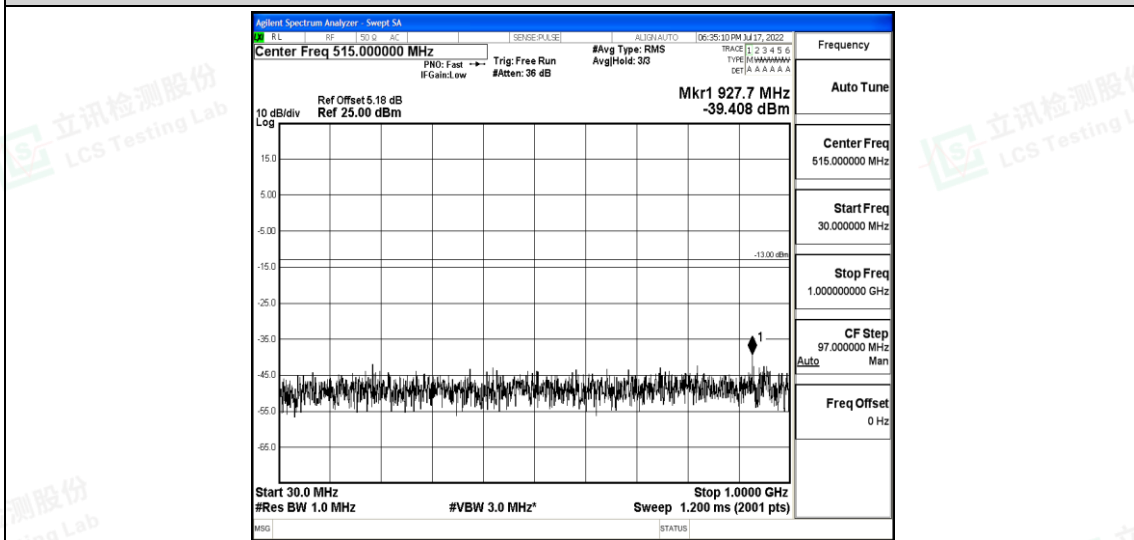

Band66-15MHz-QPSK-132047-1RB#0-Range3:30~1000MHz

Band66-15MHz-QPSK-132047-1RB#0-Range4:1000~10000MHz