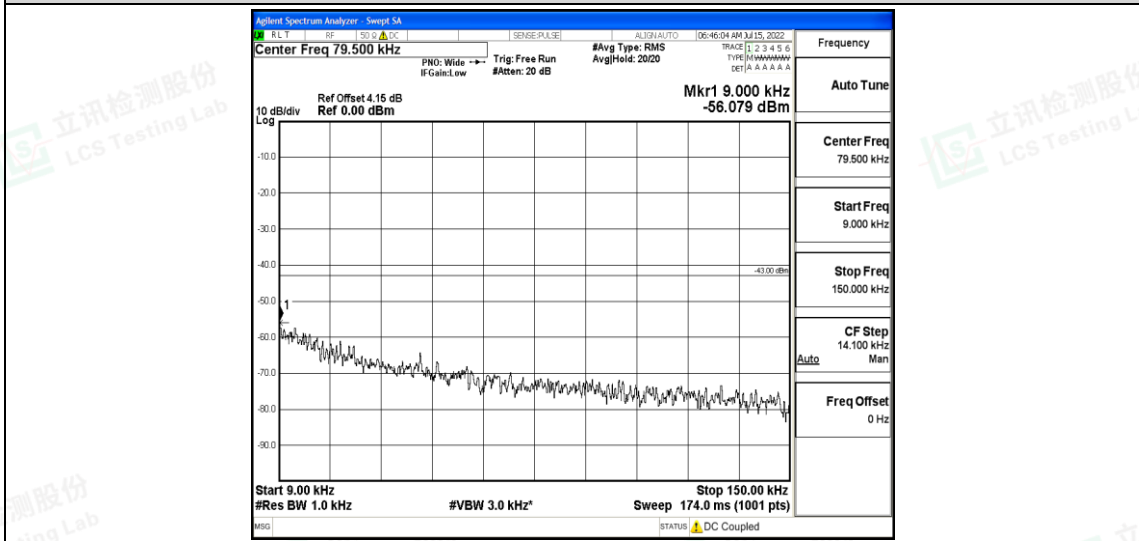

Band66-5MHz-16QAM-131997-1RB#0-Range5:10000~20000MHz

Band66-5MHz-16QAM-132322-1RB#0-Range1:0.009~0.15MHz

Band66-5MHz-16QAM-132322-1RB#0-Range2:0.15~30MHz

Band66-5MHz-16QAM-132322-1RB#0-Range3:30~1000MHz

Band66-5MHz-16QAM-132322-1RB#0-Range4:1000~10000MHz