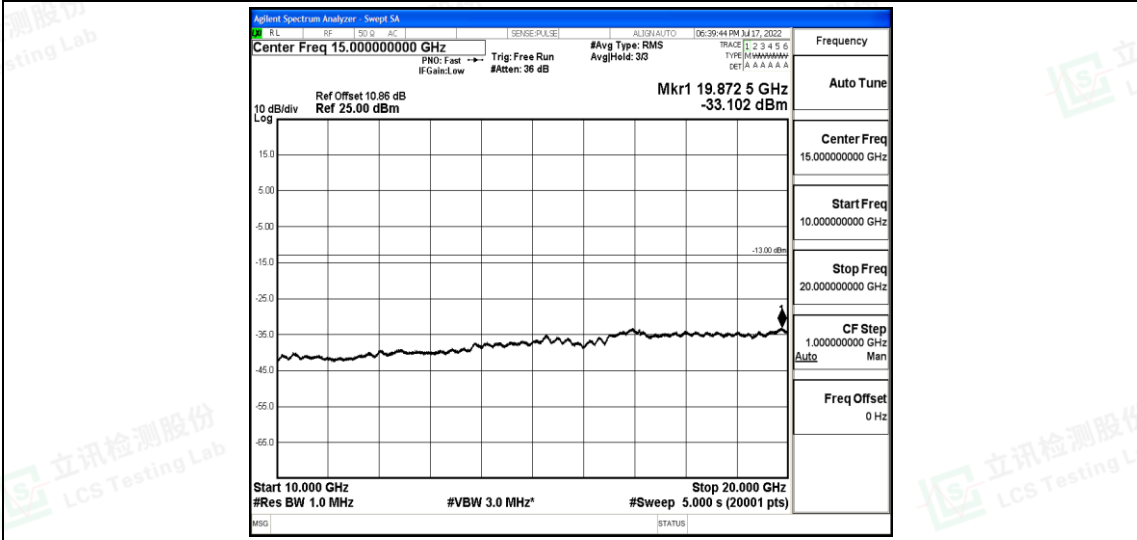

Band66-15MHz-QPSK-132322-1RB#0-Range2:0.15~30MHz

Band66-15MHz-QPSK-132322-1RB#0-Range3:30~1000MHz

Band66-15MHz-QPSK-132322-1RB#0-Range4:1000~10000MHz

Band66-15MHz-QPSK-132322-1RB#0-Range5:10000~20000MHz

Shenzhen LCS Compliance Testing Laboratory Ltd.
 Add: 101, 201 Bldg A & 301 Bldg C, Juji Industrial Park Yabianxueziwei, Shajing Street, Baoan District, Shenzhen, 518000, China
 Tel: +(86) 0755-82591330 | E-mail: webmaster@lcs-cert.com | Web: www.lcs-cert.com
 Scan code to check authenticity