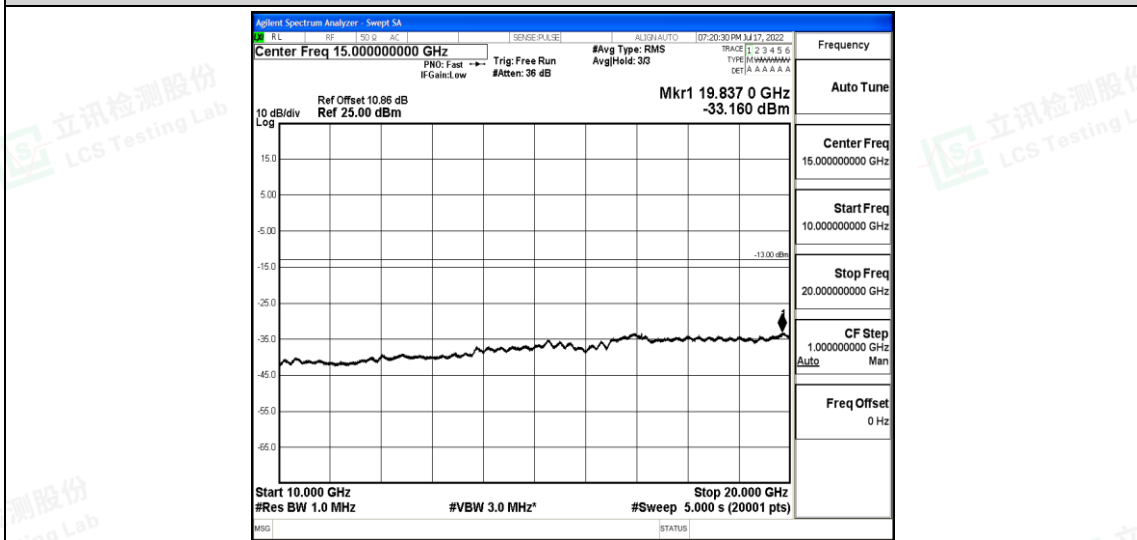

Band66-20MHz-QPSK-132572-1RB#0-Range5: 10000~20000MHz

Band66-20MHz-16QAM-132072-1RB#0-Range1: 0.009~0.15MHz