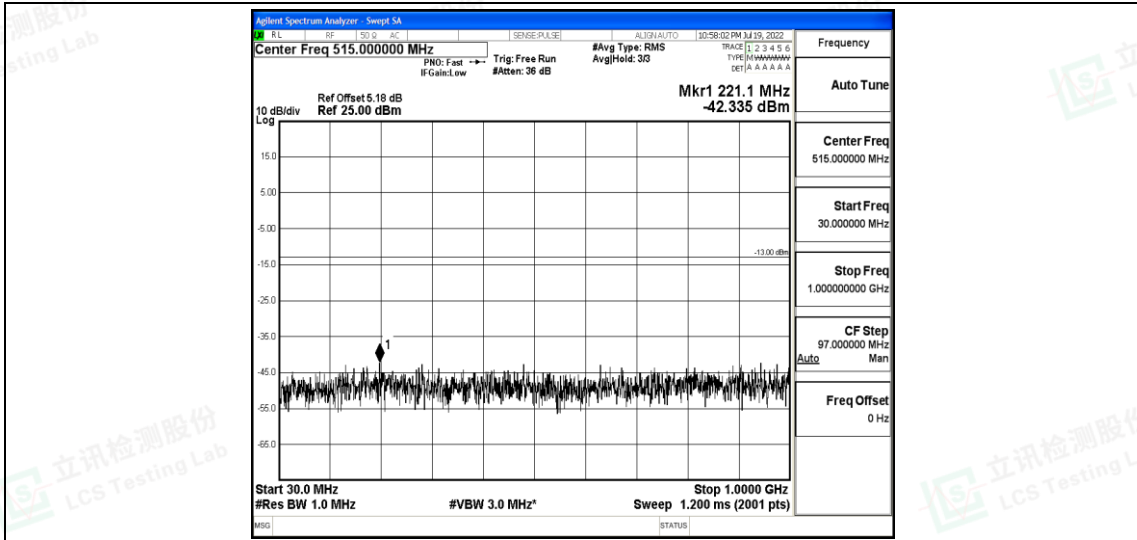

Band66-15MHz-16QAM-132597-1RB#0-Range3:30~1000MHz

Band66-15MHz-16QAM-132597-1RB#0-Range4:1000~10000MHz