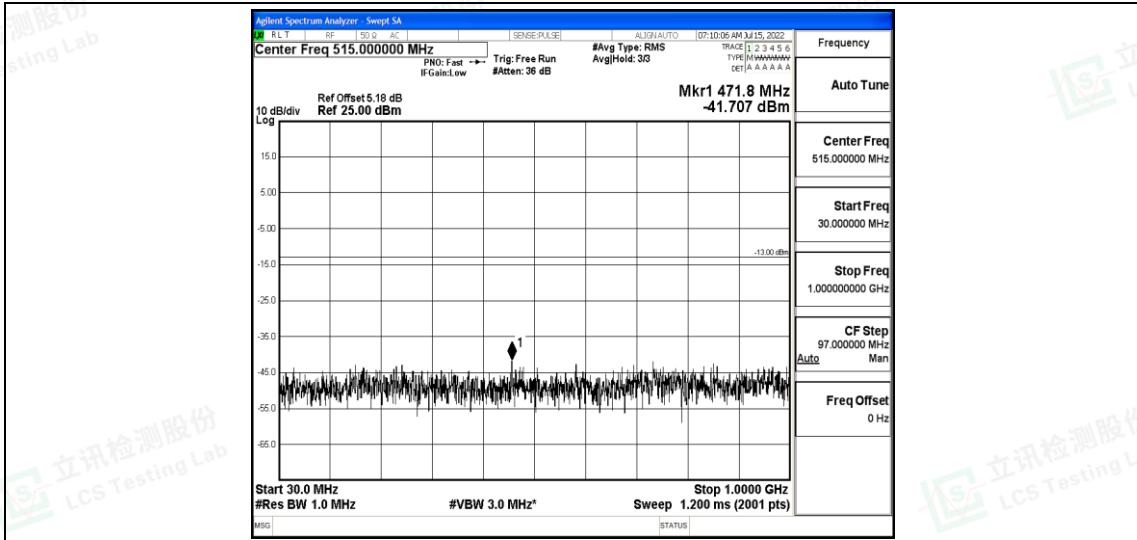

Band66-10MHz-QPSK-132622-1RB#0-Range1:0.009~0.15MHz

Band66-10MHz-QPSK-132622-1RB#0-Range2:0.15~30MHz

Band66-10MHz-QPSK-132622-1RB#0-Range3:30~1000MHz

Shenzhen LCS Compliance Testing Laboratory Ltd.
 Add: 101, 201 Bldg A & 301 Bldg C, Juji Industrial Park Yabianxueziwei, Shajing Street, Baoan District, Shenzhen, 518000, China
 Tel: +(86) 0755-82591330 | E-mail: webmaster@lcs-cert.com | Web: www.lcs-cert.com
 Scan code to check authenticity