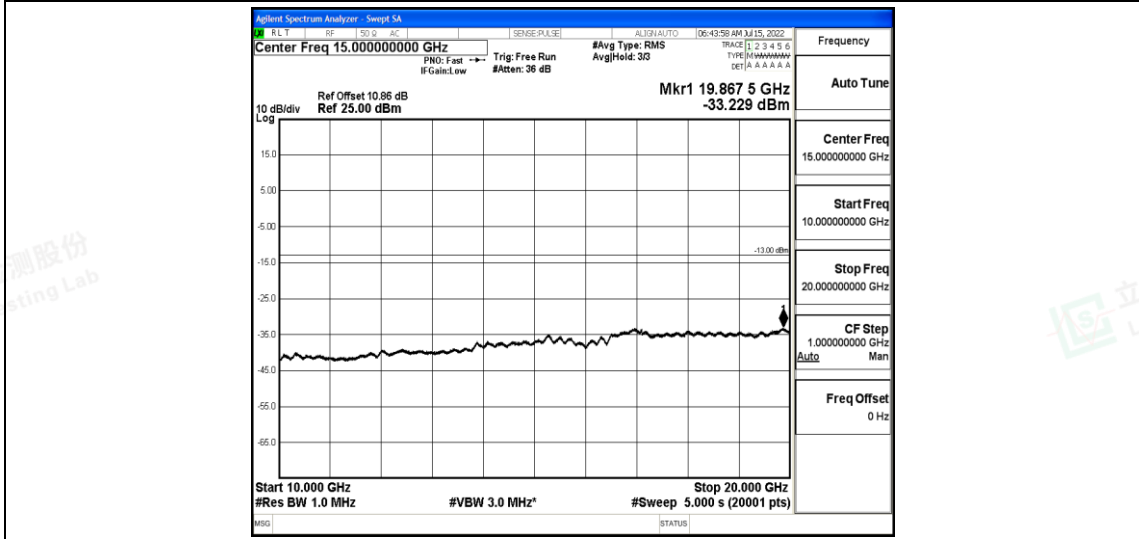

Band66-5MHz-16QAM-131997-1RB#0-Range5:10000~20000MHz

Band66-5MHz-16QAM-132322-1RB#0-Range1:0.009~0.15MHz

Band66-5MHz-16QAM-132322-1RB#0-Range2:0.15~30MHz

Band66-5MHz-16QAM-132322-1RB#0-Range3:30~1000MHz

Band66-5MHz-16QAM-132322-1RB#0-Range4:1000~10000MHz