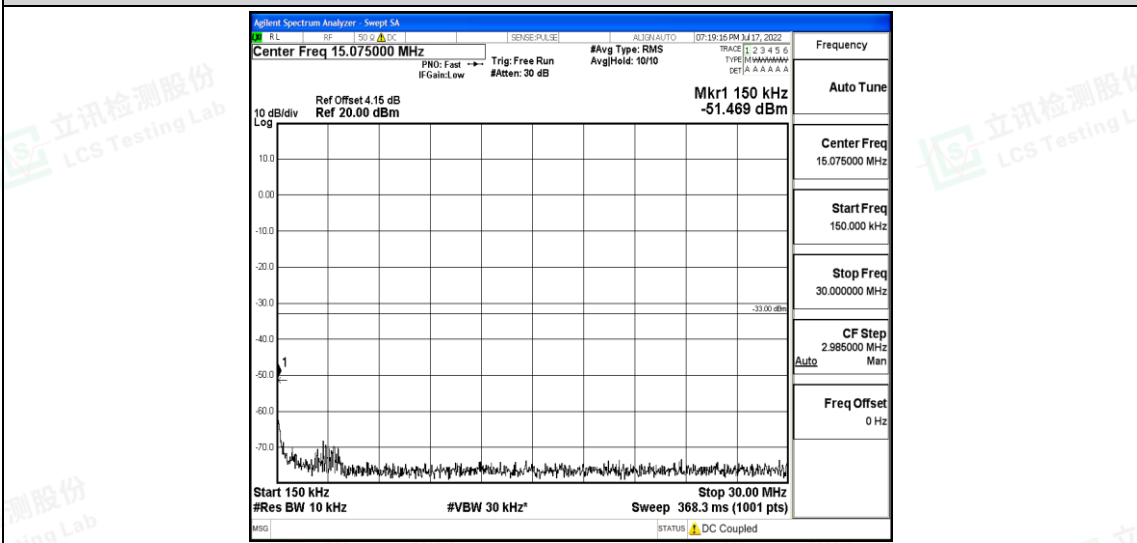

Band66-20MHz-QPSK-132572-1RB#0-Range2:0.15~30MHz

Band66-20MHz-QPSK-132572-1RB#0-Range3:30~1000MHz