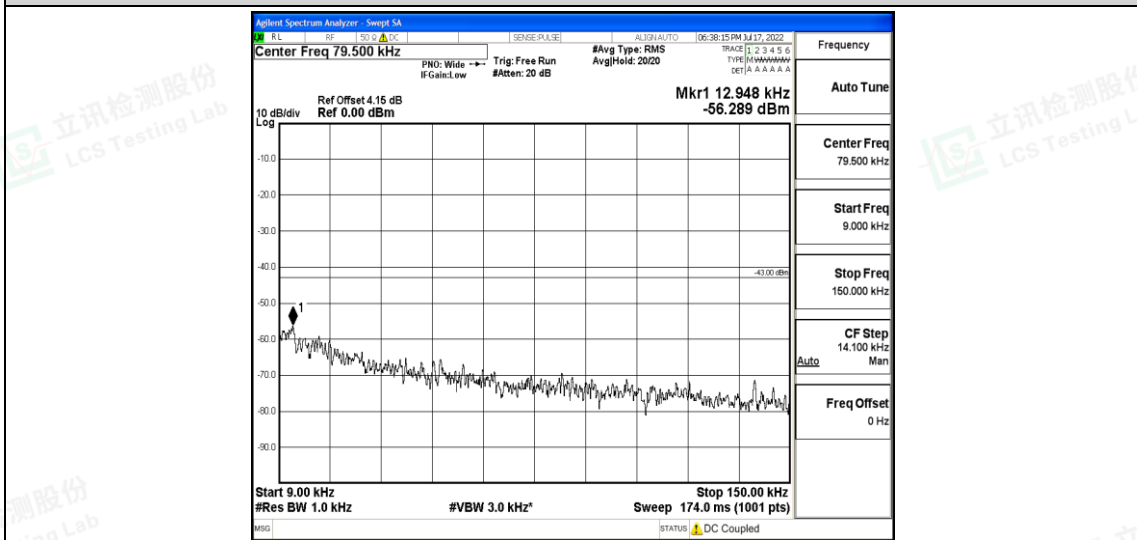

Band66-15MHz-QPSK-132322-1RB#0-Range2:0.15~30MHz

Band66-15MHz-QPSK-132322-1RB#0-Range3:30~1000MHz

Band66-15MHz-QPSK-132322-1RB#0-Range4:1000~10000MHz

Band66-15MHz-QPSK-132322-1RB#0-Range5:10000~20000MHz

Shenzhen LCS Compliance Testing Laboratory Ltd.
 Add: 101, 201 Bldg A & 301 Bldg C, Juji Industrial Park Yabianxueziwei, Shajing Street, Baoan District, Shenzhen, 518000, China
 Tel: +(86) 0755-82591330 | E-mail: webmaster@lcs-cert.com | Web: www.lcs-cert.com
 Scan code to check authenticity