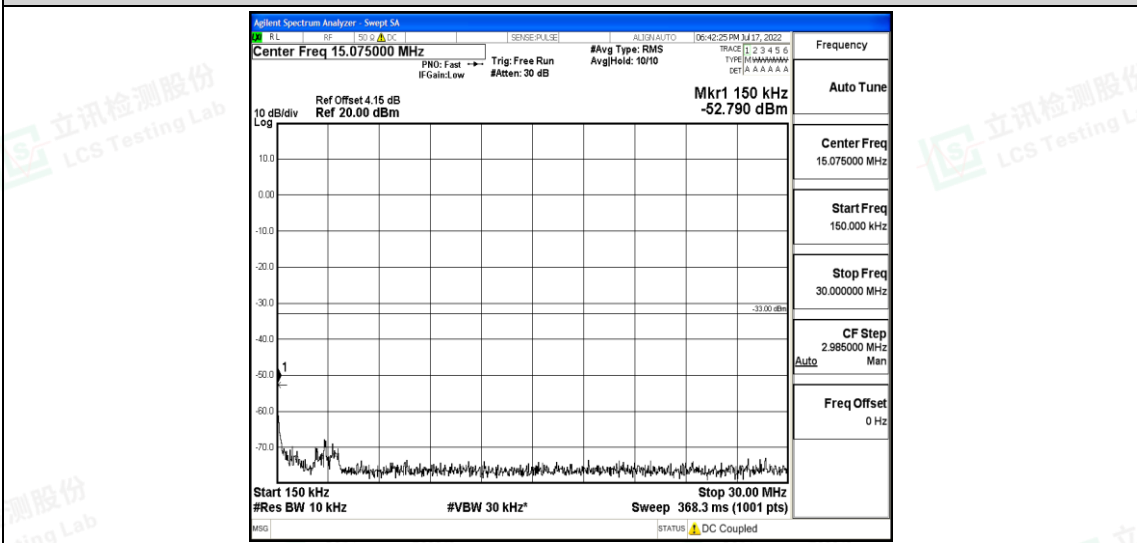

Band66-15MHz-QPSK-132597-1RB#0-Range2:0.15~30MHz

Band66-15MHz-QPSK-132597-1RB#0-Range3:30~1000MHz

Shenzhen LCS Compliance Testing Laboratory Ltd.
Add: 101, 201 Bldg A & 301 Bldg C, Juji Industrial Park Yabianxueziwei, Shajing Street, Baoan District, Shenzhen, 518000, China
Tel: +(86) 0755-82591330 | E-mail: webmaster@lcs-cert.com | Web: www.lcs-cert.com
Scan code to check authenticity