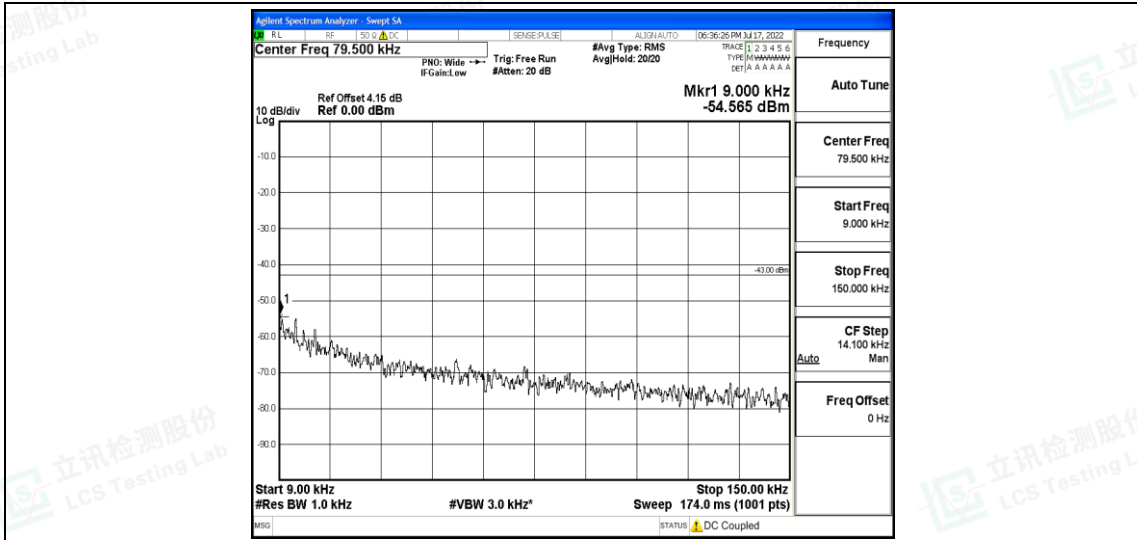

Band66-15MHz-16QAM-132047-1RB#0-Range1:0.009~0.15MHz

Band66-15MHz-16QAM-132047-1RB#0-Range2:0.15~30MHz