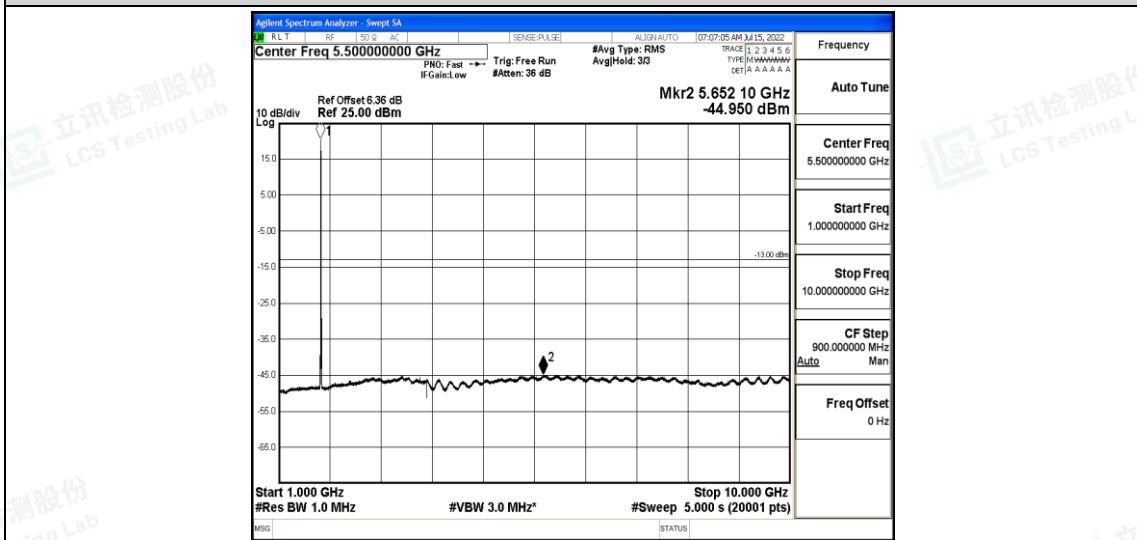

Band66-10MHz-QPSK-132322-1RB#0-Range5:10000~20000MHz

Shenzhen LCS Compliance Testing Laboratory Ltd.
 Add: 101, 201 Bldg A & 301 Bldg C, Juji Industrial Park Yabianxueziwei, Shajing Street, Baoan District, Shenzhen, 518000, China
 Tel: +(86) 0755-82591330 | E-mail: webmaster@lcs-cert.com | Web: www.lcs-cert.com
 Scan code to check authenticity