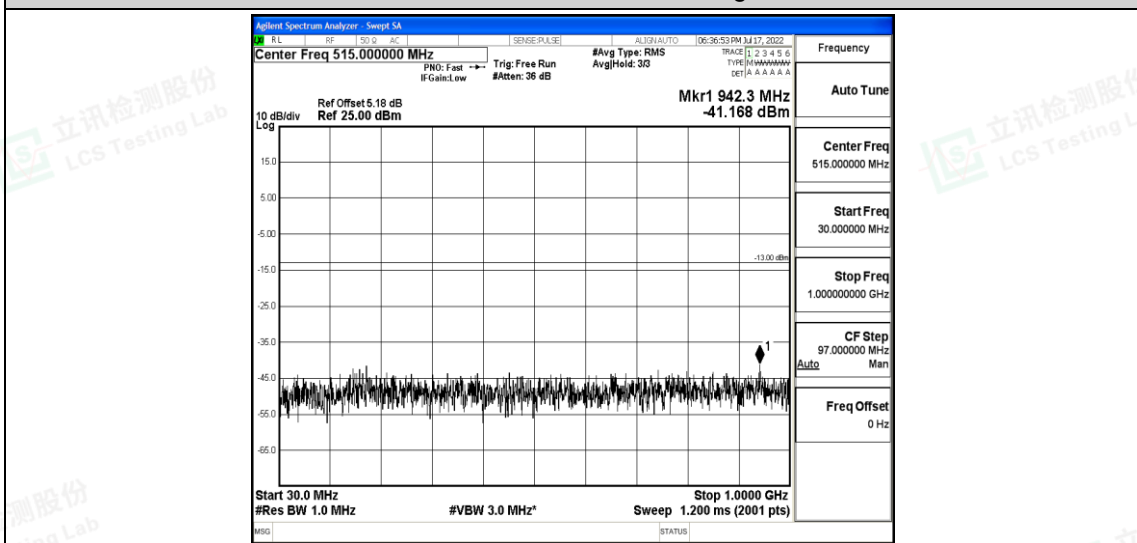

Band66-15MHz-16QAM-132047-1RB#0-Range3:30~1000MHz

Band66-15MHz-16QAM-132047-1RB#0-Range4:1000~10000MHz