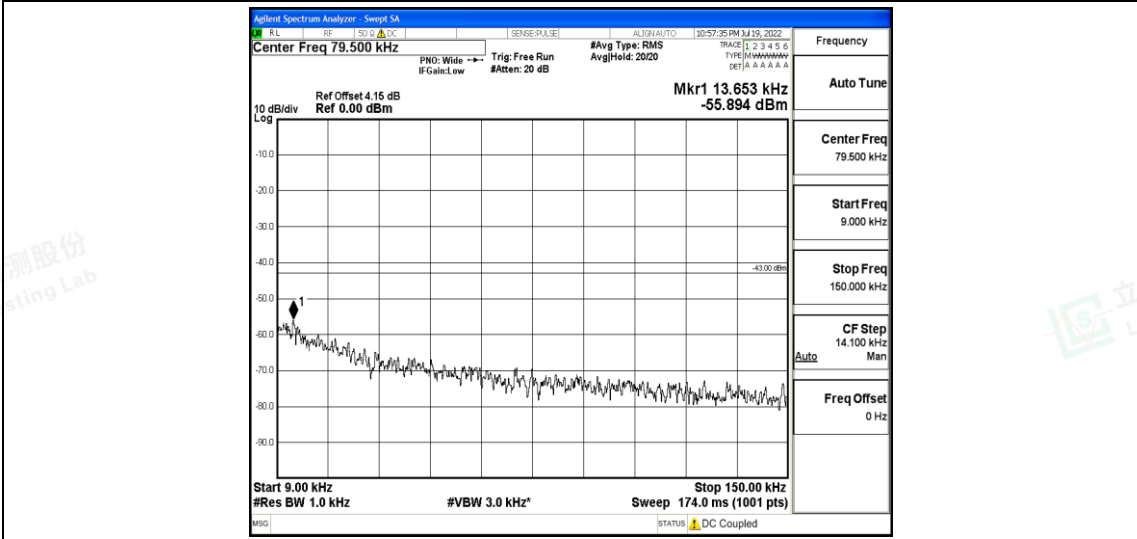

Band66-15MHz-16QAM-132597-1RB#0-Range1:0.009~0.15MHz

Band66-15MHz-16QAM-132597-1RB#0-Range2:0.15~30MHz