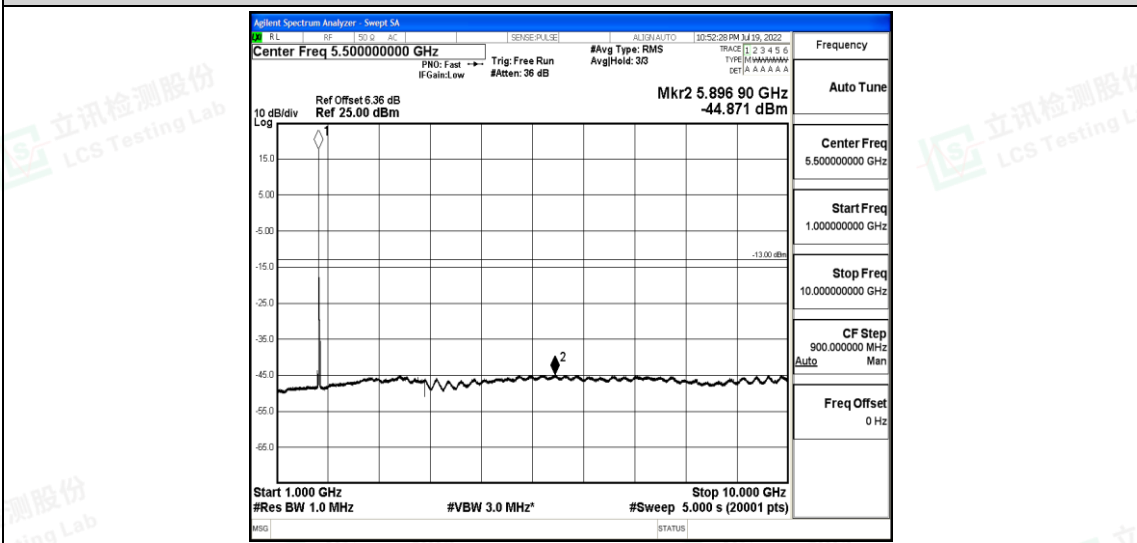

Band66-15MHz-16QAM-132322-1RB#0-Range2:0.15~30MHz

Band66-15MHz-16QAM-132322-1RB#0-Range3:30~1000MHz

Band66-15MHz-16QAM-132322-1RB#0-Range4:1000~10000MHz

Band66-15MHz-16QAM-132322-1RB#0-Range5:10000~20000MHz