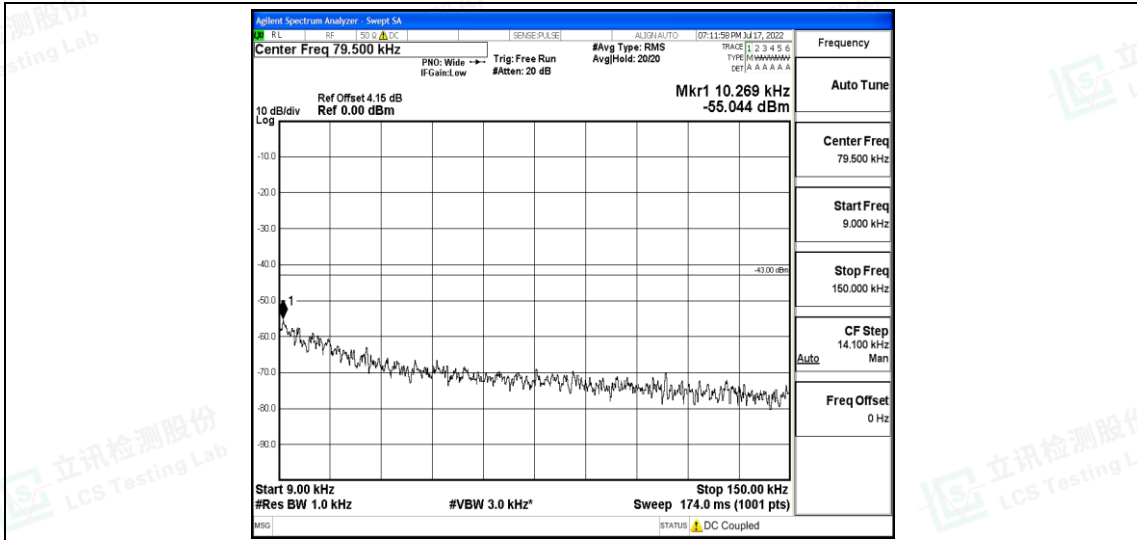

Band66-15MHz-16QAM-132597-1RB#0-Range5:10000~20000MHz

Band66-20MHz-QPSK-132072-1RB#0-Range1:0.009~0.15MHz

Shenzhen LCS Compliance Testing Laboratory Ltd.
 Add: 101, 201 Bldg A & 301 Bldg C, Juji Industrial Park Yabianxueziwei, Shajing Street, Baoan District, Shenzhen, 518000, China
 Tel: +(86) 0755-82591330 | E-mail: webmaster@lcs-cert.com | Web: www.lcs-cert.com
 Scan code to check authenticity