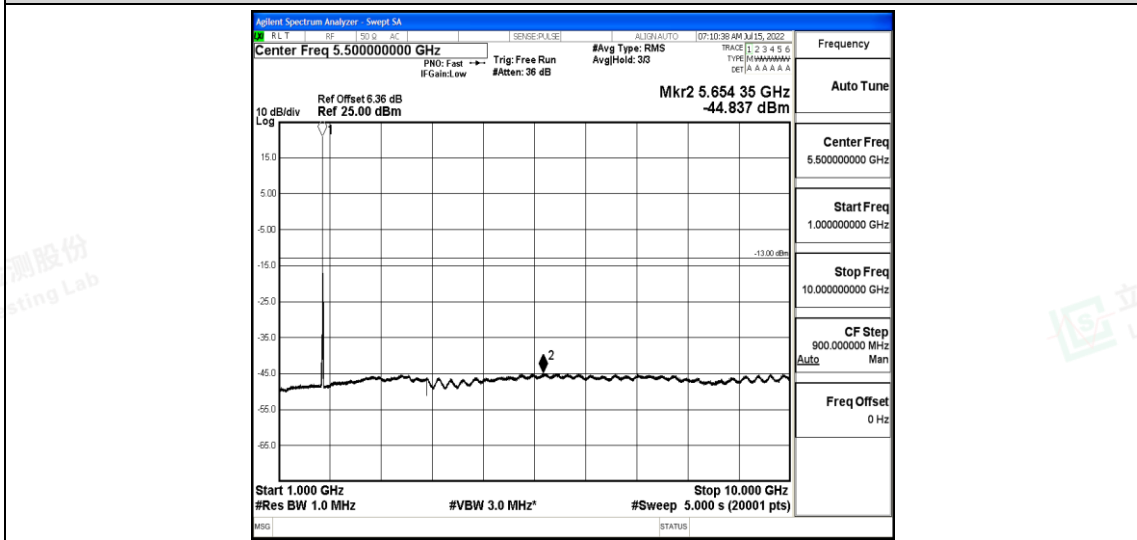

Band66-10MHz-QPSK-132622-1RB#0-Range4:1000~10000MHz

Band66-10MHz-QPSK-132622-1RB#0-Range5:10000~20000MHz