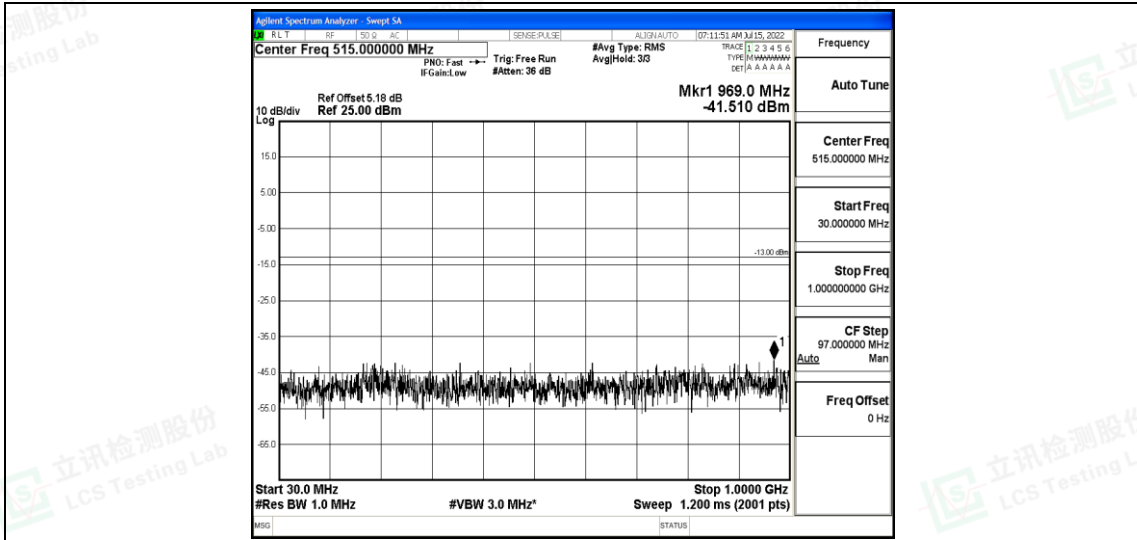

Band66-10MHz-16QAM-132622-1RB#0-Range1:0.009~0.15MHz

Band66-10MHz-16QAM-132622-1RB#0-Range2:0.15~30MHz

Band66-10MHz-16QAM-132622-1RB#0-Range3:30~1000MHz

Shenzhen LCS Compliance Testing Laboratory Ltd.
 Add: 101, 201 Bldg A & 301 Bldg C, Juji Industrial Park Yabianxueziwei, Shajing Street, Baoan District, Shenzhen, 518000, China
 Tel: +(86) 0755-82591330 | E-mail: webmaster@lcs-cert.com | Web: www.lcs-cert.com
 Scan code to check authenticity