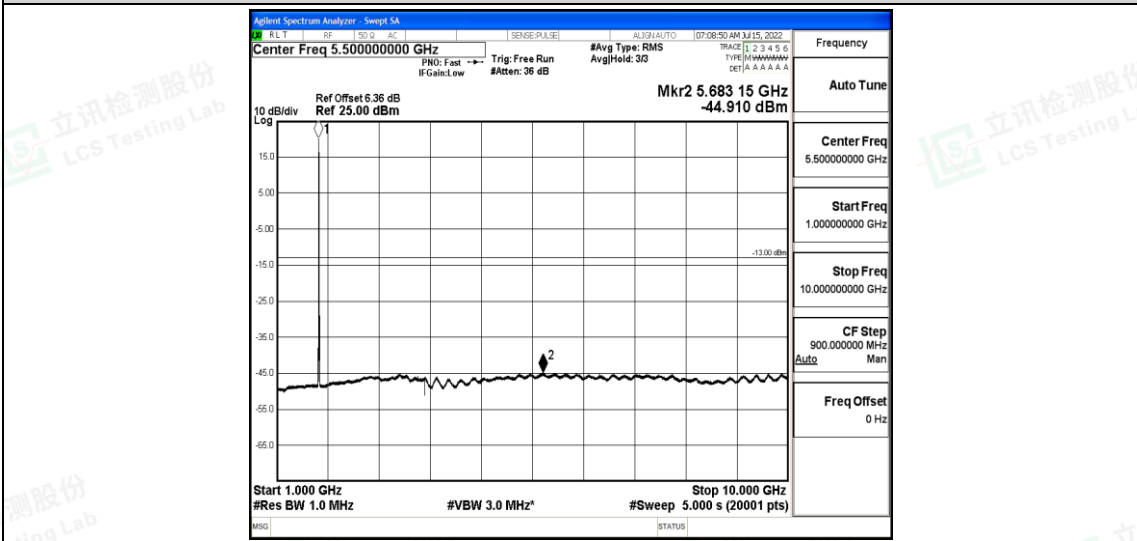

Band66-10MHz-16QAM-132322-1RB#0-Range4:1000~10000MHz

Band66-10MHz-16QAM-132322-1RB#0-Range5:10000~20000MHz

Shenzhen LCS Compliance Testing Laboratory Ltd.
 Add: 101, 201 Bldg A & 301 Bldg C, Juji Industrial Park Yabianxueziwei, Shajing Street, Baoan District, Shenzhen, 518000, China
 Tel: +(86) 0755-82591330 | E-mail: webmaster@lcs-cert.com | Web: www.lcs-cert.com
 Scan code to check authenticity