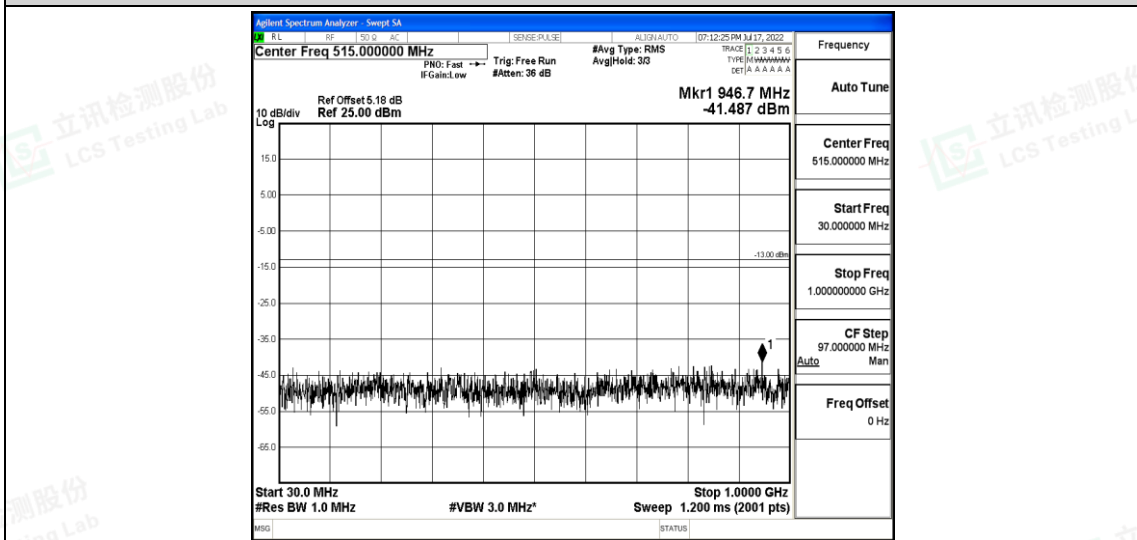

Band66-20MHz-QPSK-132072-1RB#0-Range3:30~1000MHz

Band66-20MHz-QPSK-132072-1RB#0-Range4:1000~10000MHz

Shenzhen LCS Compliance Testing Laboratory Ltd.
Add: 101, 201 Bldg A & 301 Bldg C, Juji Industrial Park Yabianxueziwei, Shajing Street, Baoan District, Shenzhen, 518000, China
Tel: +(86) 0755-82591330 | E-mail: webmaster@lcs-cert.com | Web: www.lcs-cert.com
Scan code to check authenticity