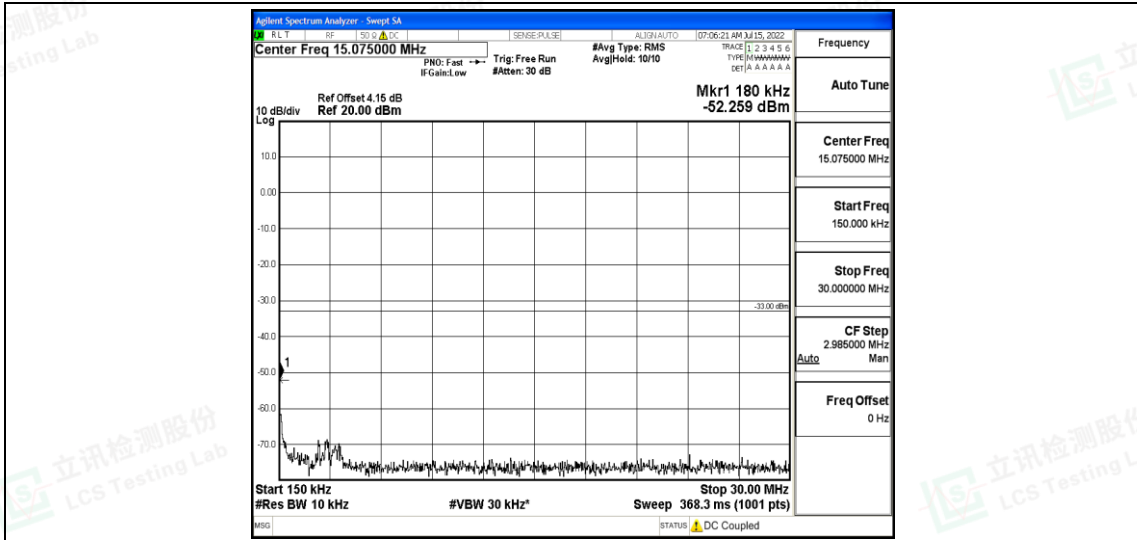

Band66-10MHz-QPSK-132322-1RB#0-Range2:0.15~30MHz

Band66-10MHz-QPSK-132322-1RB#0-Range3:30~1000MHz