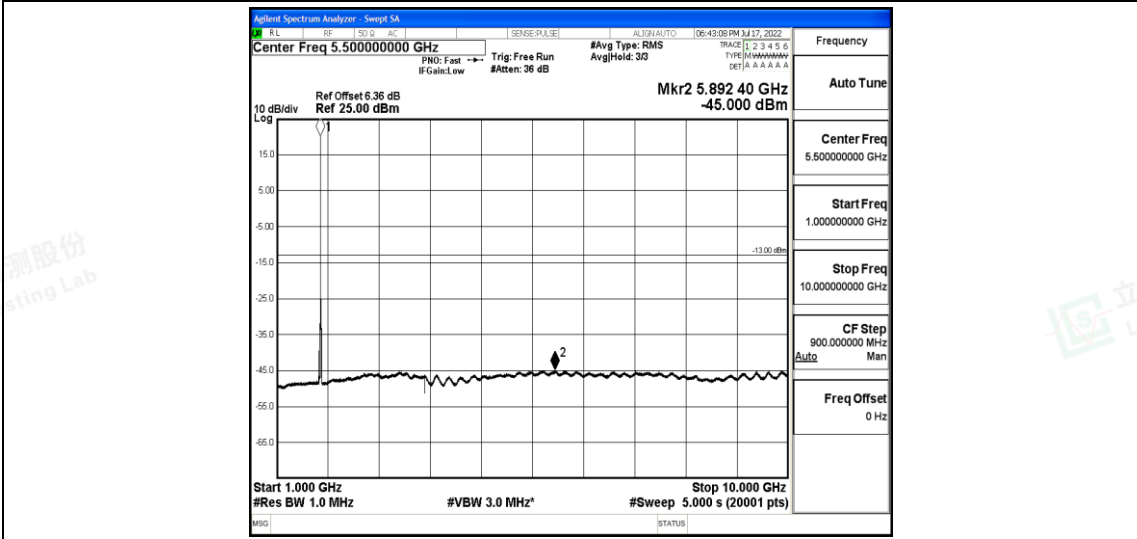

Band66-15MHz-QPSK-132597-1RB#0-Range4:1000~10000MHz

Band66-15MHz-QPSK-132597-1RB#0-Range5:10000~20000MHz