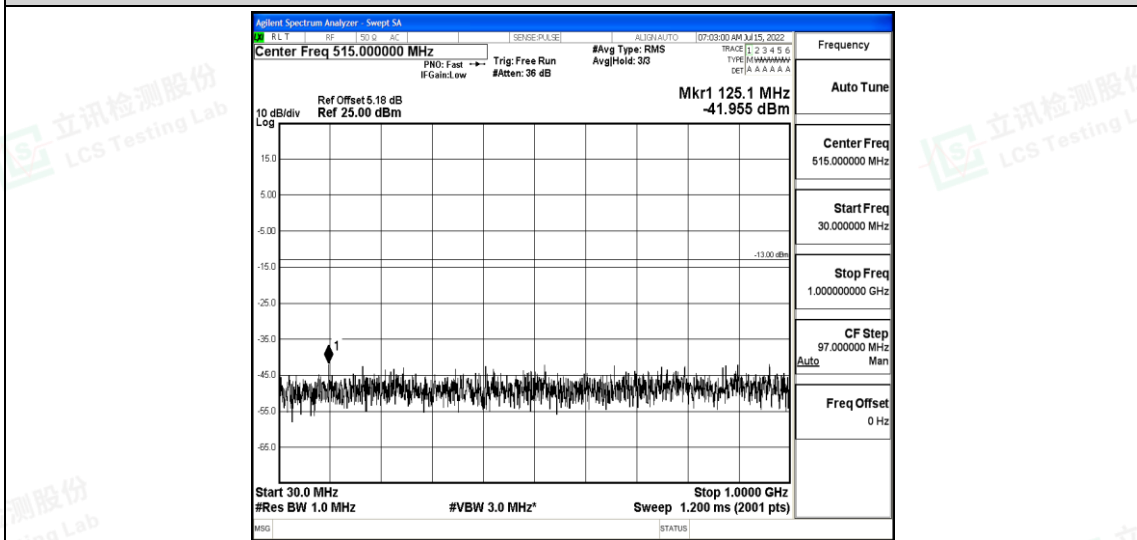

Band66-10MHz-QPSK-132022-1RB#0-Range4:1000~10000MHz

Shenzhen LCS Compliance Testing Laboratory Ltd.
 Add: 101, 201 Bldg A & 301 Bldg C, Juji Industrial Park Yabianxueziwei, Shajing Street, Baoan District, Shenzhen, 518000, China
 Tel: +(86) 0755-82591330 | E-mail: webmaster@lcs-cert.com | Web: www.lcs-cert.com
 Scan code to check authenticity