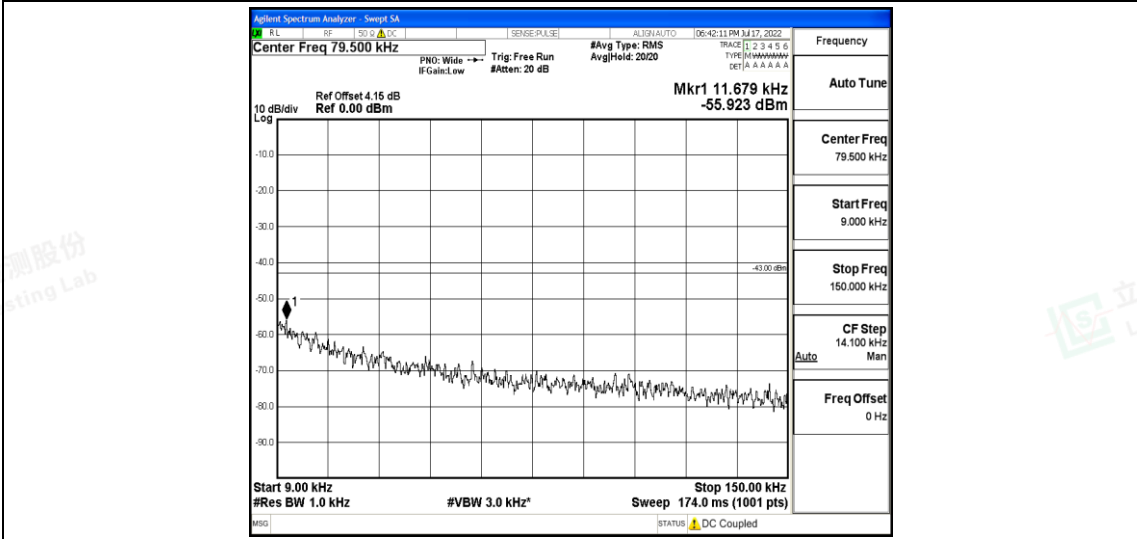

Band66-15MHz-QPSK-132597-1RB#0-Range1:0.009~0.15MHz

Band66-15MHz-QPSK-132597-1RB#0-Range2:0.15~30MHz