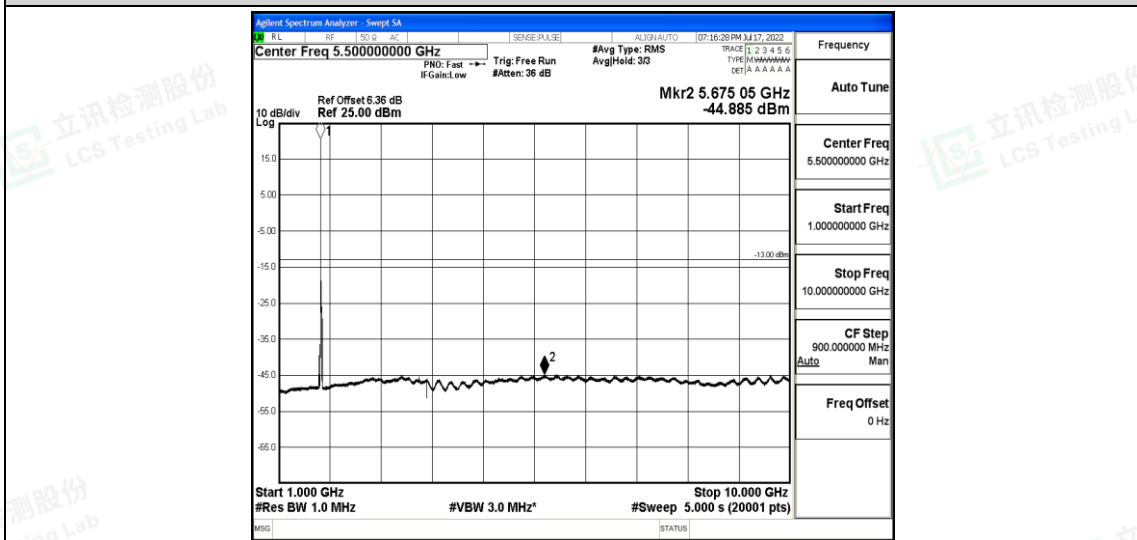

Band66-20MHz-QPSK-132322-1RB#0-Range4:1000~10000MHz

Band66-20MHz-QPSK-132322-1RB#0-Range5:10000~20000MHz

Shenzhen LCS Compliance Testing Laboratory Ltd.
Add: 101, 201 Bldg A & 301 Bldg C, Juji Industrial Park Yabianxueziwei, Shajing Street, Baoan District, Shenzhen, 518000, China
Tel: +(86) 0755-82591330 | E-mail: webmaster@lcs-cert.com | Web: www.lcs-cert.com
Scan code to check authenticity