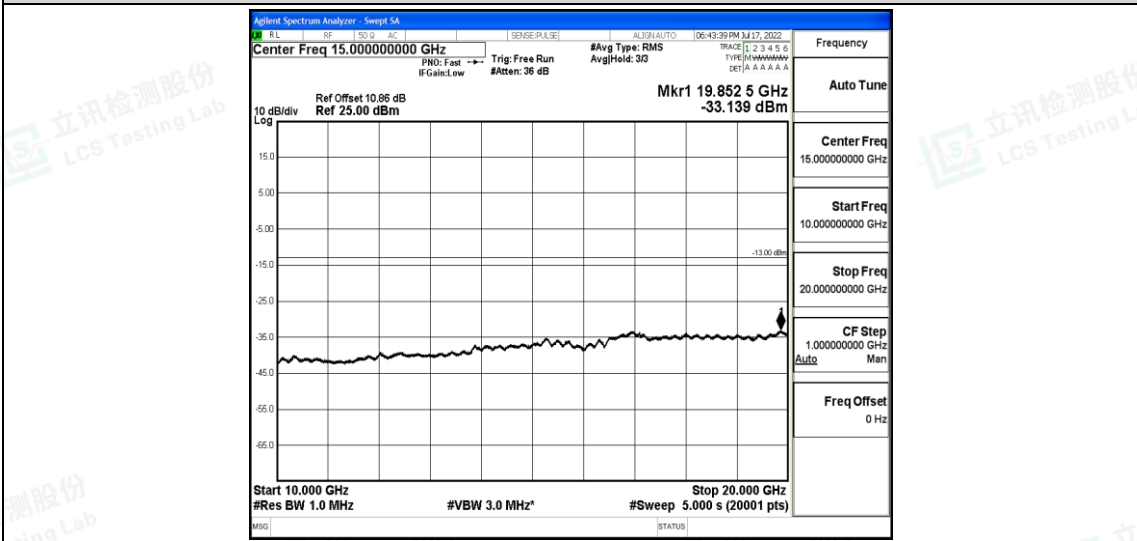

Band66-15MHz-QPSK-132597-1RB#0-Range5:10000~20000MHz

Band66-15MHz-16QAM-132047-1RB#0-Range1:0.009~0.15MHz