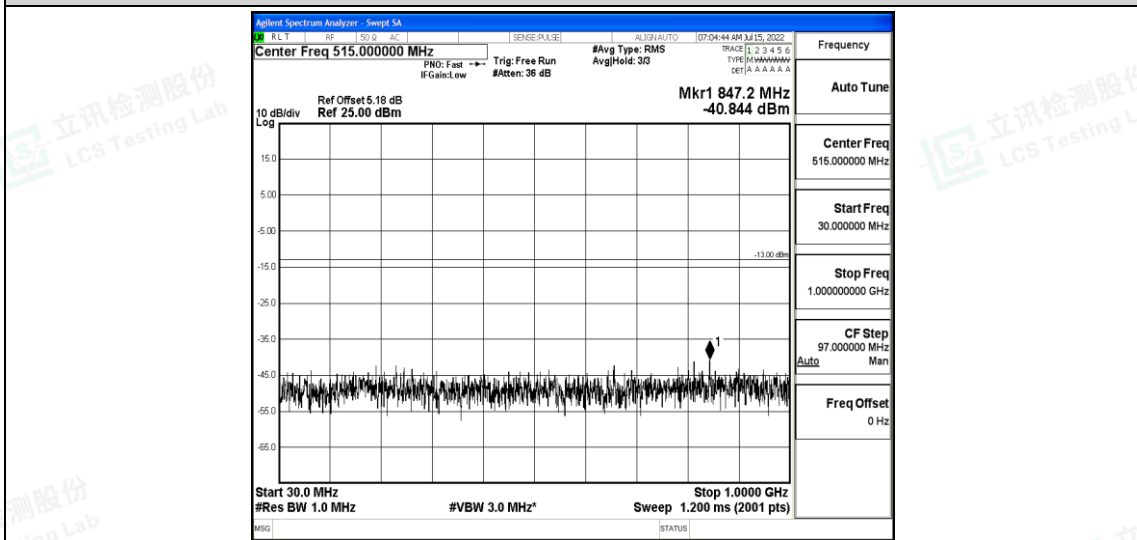

Band66-10MHz-16QAM-132022-1RB#0-Range3:30~1000MHz

Band66-10MHz-16QAM-132022-1RB#0-Range4:1000~10000MHz

Shenzhen LCS Compliance Testing Laboratory Ltd.
Add: 101, 201 Bldg A & 301 Bldg C, Juji Industrial Park Yabianxueziwei, Shajing Street, Baoan District, Shenzhen, 518000, China
Tel: +(86) 0755-82591330 | E-mail: webmaster@lcs-cert.com | Web: www.lcs-cert.com
Scan code to check authenticity