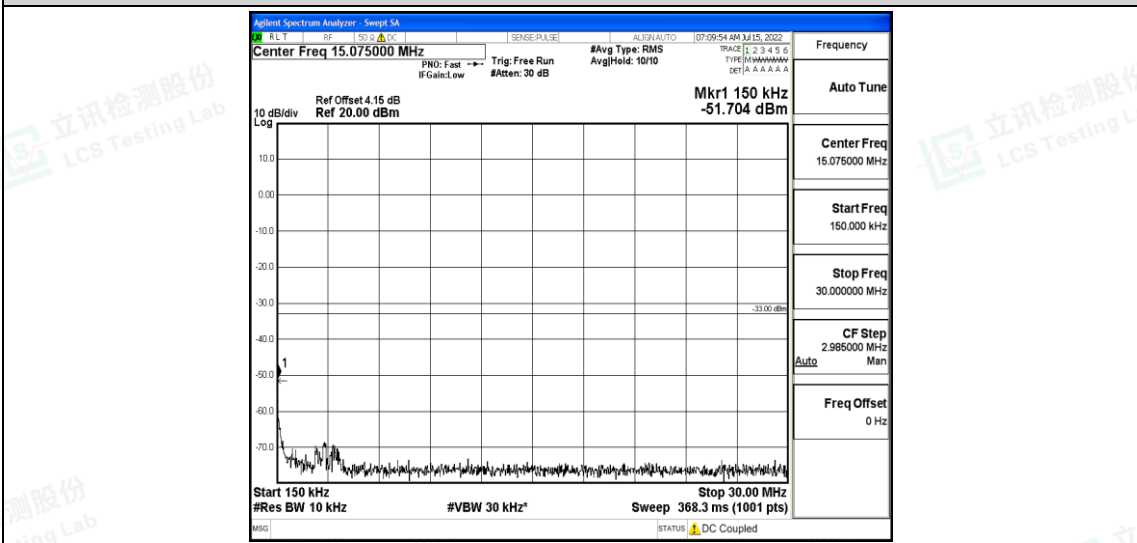

Band66-10MHz-QPSK-132322-1RB#0-Range5:10000~20000MHz

Shenzhen LCS Compliance Testing Laboratory Ltd.
 Add: 101, 201 Bldg A & 301 Bldg C, Juji Industrial Park Yabianxueziwei, Shajing Street, Baoan District, Shenzhen, 518000, China
 Tel: +(86) 0755-82591330 | E-mail: webmaster@lcs-cert.com | Web: www.lcs-cert.com
 Scan code to check authenticity

Band66-10MHz-QPSK-132622-1RB#0-Range1:0.009~0.15MHz

Band66-10MHz-QPSK-132622-1RB#0-Range2:0.15~30MHz

Band66-10MHz-QPSK-132622-1RB#0-Range3:30~1000MHz

Shenzhen LCS Compliance Testing Laboratory Ltd.
 Add: 101, 201 Bldg A & 301 Bldg C, Juji Industrial Park Yabianxueziwei, Shajing Street, Baoan District, Shenzhen, 518000, China
 Tel: +(86) 0755-82591330 | E-mail: webmaster@lcs-cert.com | Web: www.lcs-cert.com
 Scan code to check authenticity