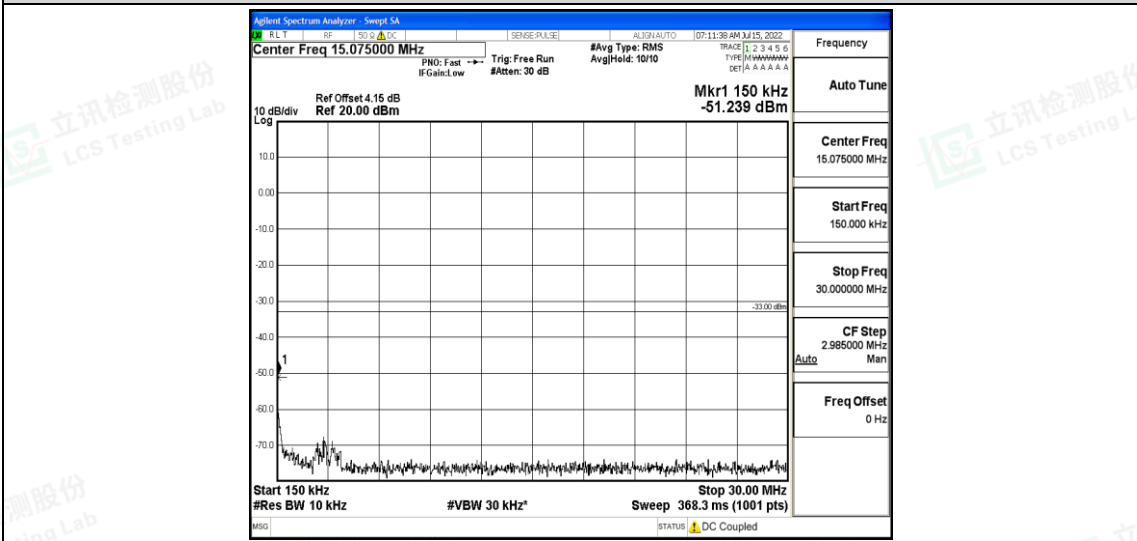

Band66-10MHz-16QAM-132622-1RB#0-Range2:0.15~30MHz

Band66-10MHz-16QAM-132622-1RB#0-Range3:30~1000MHz

Shenzhen LCS Compliance Testing Laboratory Ltd.
Add: 101, 201 Bldg A & 301 Bldg C, Juji Industrial Park Yabianxueziwei, Shajing Street, Baoan District, Shenzhen, 518000, China
Tel: +(86) 0755-82591330 | E-mail: webmaster@lcs-cert.com | Web: www.lcs-cert.com
Scan code to check authenticity