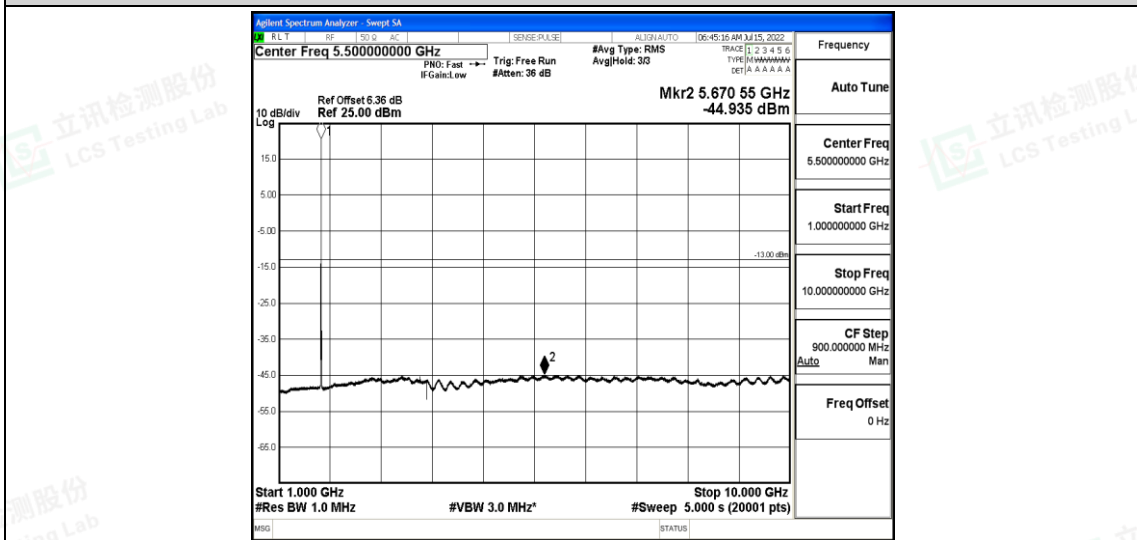

Band66-5MHz-QPSK-132322-1RB#0-Range5:10000~20000MHz