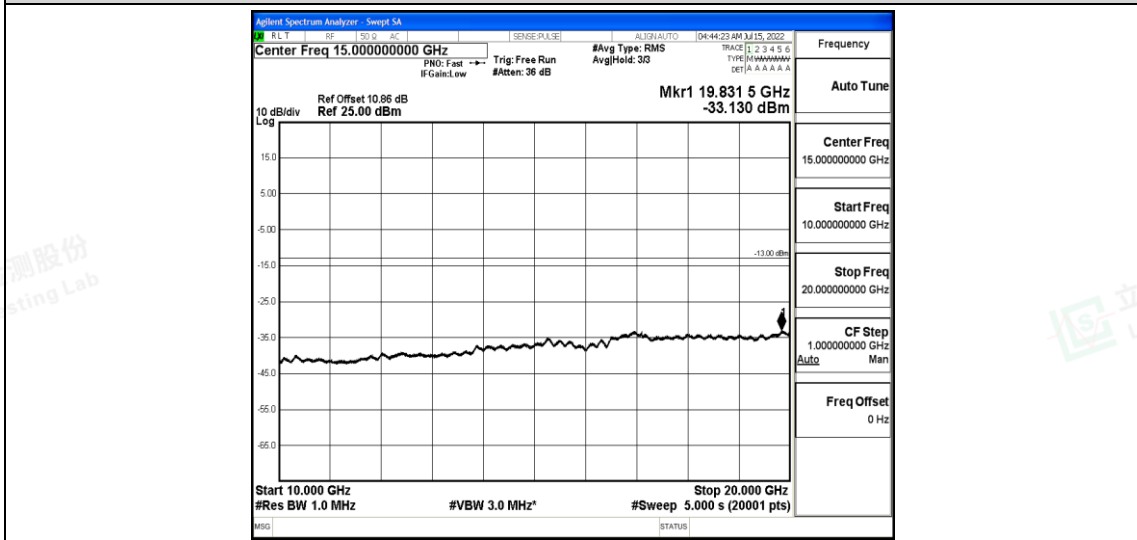

Band66-1.4MHz-16QAM-132322-1RB#0-Range1:0.009~0.15MHz