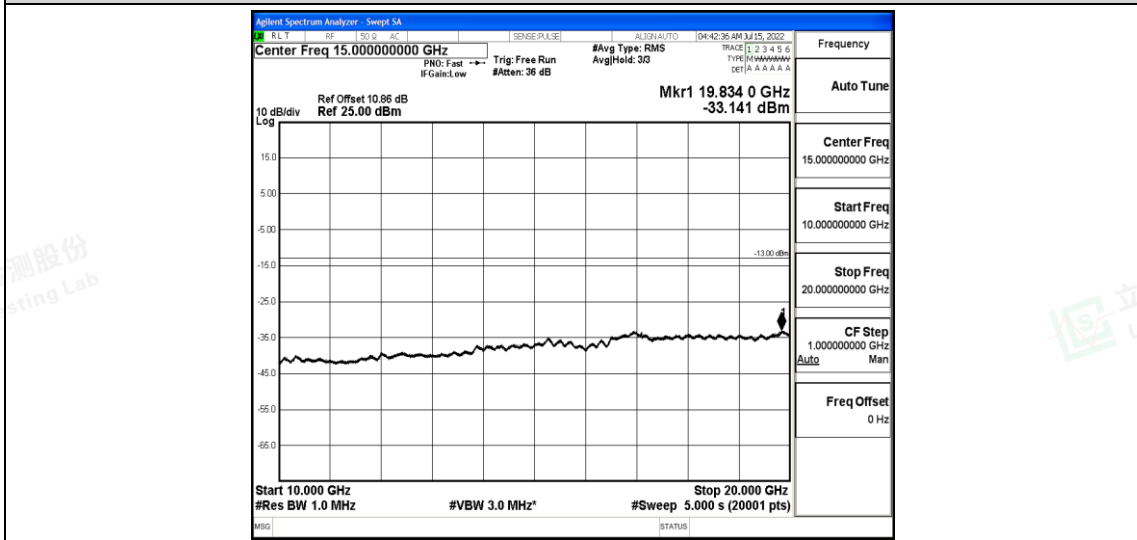

Band66-1.4MHz-QPSK-132322-1RB#0-Range1:0.009~0.15MHz