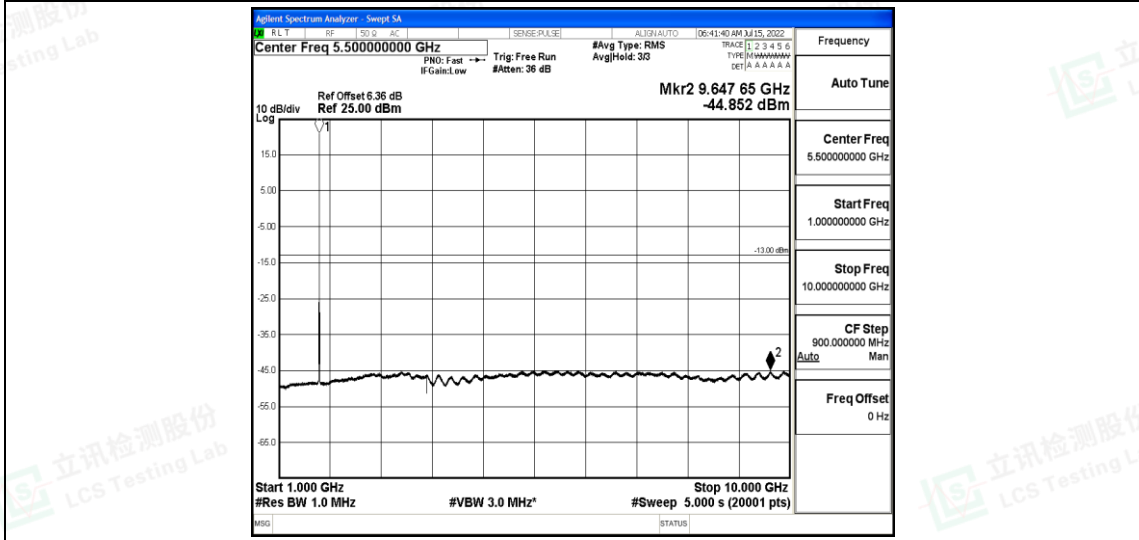

Band66-5MHz-QPSK-131997-1RB#0-Range3:30~1000MHz

Band66-5MHz-QPSK-131997-1RB#0-Range4:1000~10000MHz

Shenzhen LCS Compliance Testing Laboratory Ltd.
 Add: 101, 201 Bldg A & 301 Bldg C, Juji Industrial Park Yabianxueziwei, Shajing Street, Baoan District, Shenzhen, 518000, China
 Tel: +(86) 0755-82591330 | E-mail: webmaster@lcs-cert.com | Web: www.lcs-cert.com
 Scan code to check authenticity