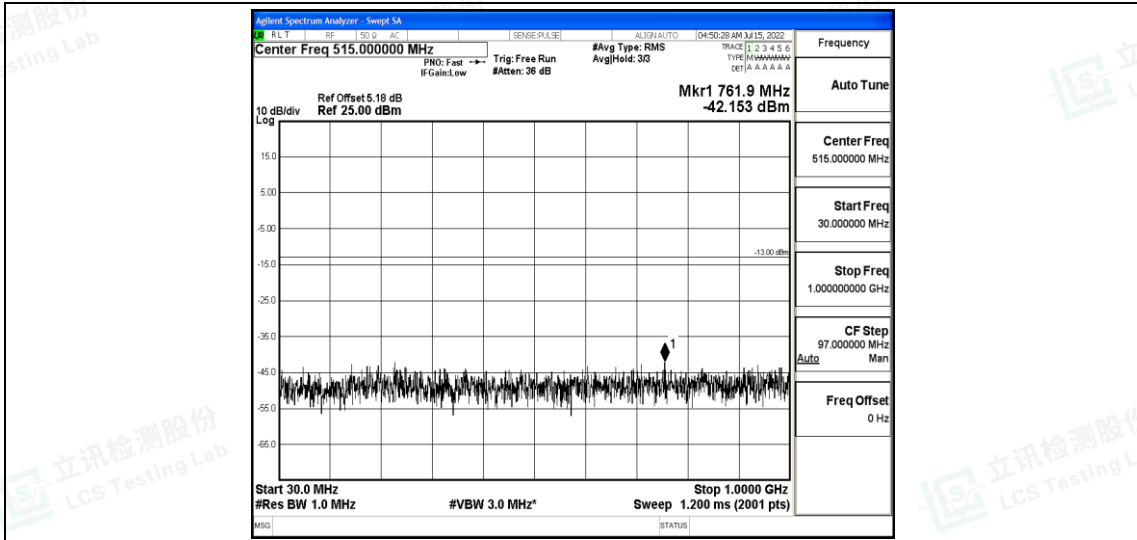

Band66-1.4MHz-16QAM-132665-1RB#0-Range1:0.009~0.15MHz

Band66-1.4MHz-16QAM-132665-1RB#0-Range2:0.15~30MHz

Band66-1.4MHz-16QAM-132665-1RB#0-Range3:30~1000MHz

Band66-1.4MHz-16QAM-132665-1RB#0-Range4:1000~10000MHz