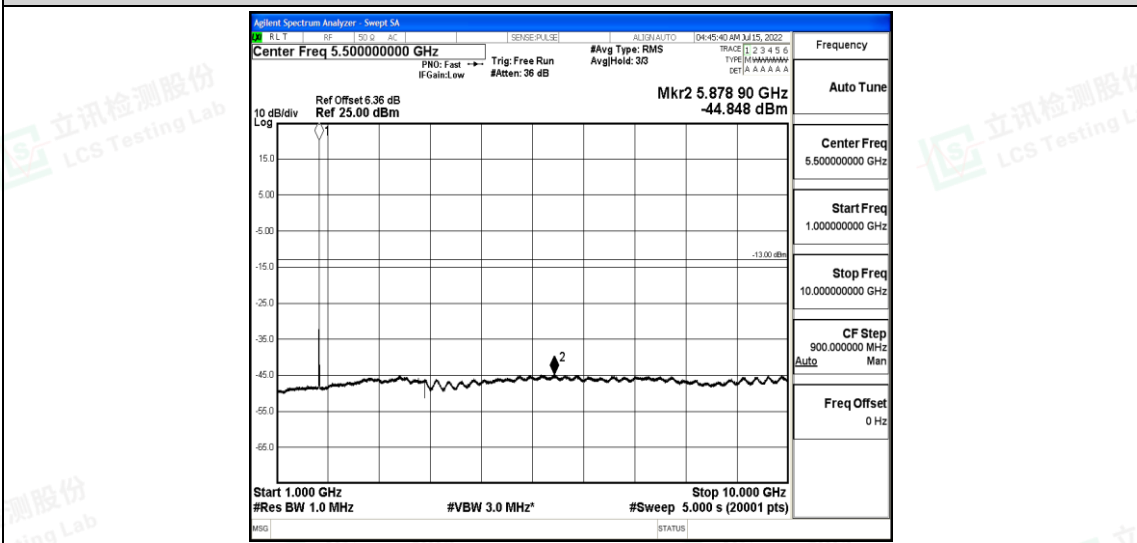

Band66-1.4MHz-QPSK-132322-1RB#0-Range5:10000~20000MHz

Shenzhen LCS Compliance Testing Laboratory Ltd.
Add: 101, 201 Bldg A & 301 Bldg C, Juji Industrial Park Yabianxueziwei, Shajing Street, Baoan District, Shenzhen, 518000, China
Tel: +(86) 0755-82591330 | E-mail: webmaster@lcs-cert.com | Web: www.lcs-cert.com
Scan code to check authenticity