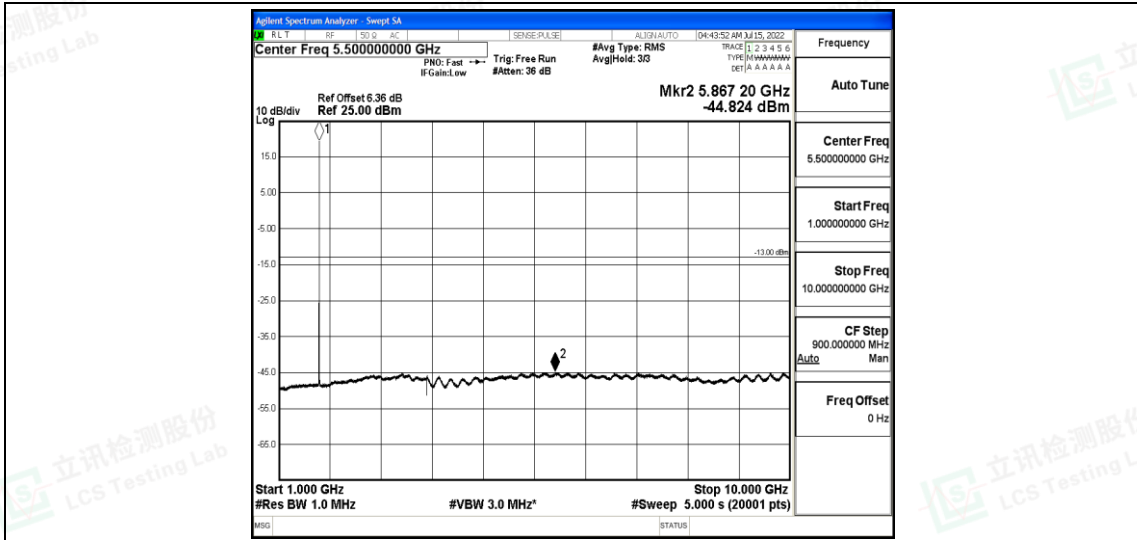

Band66-1.4MHz-16QAM-131979-1RB#0-Range5:10000~20000MHz