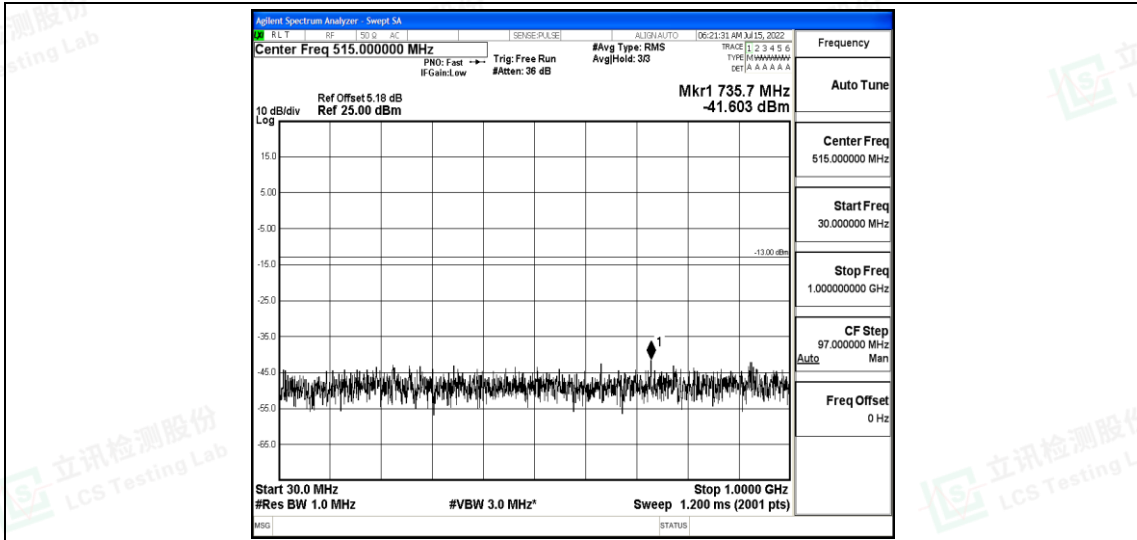

Band66-3MHz-QPSK-132657-1RB#0-Range3:30~1000MHz

Shenzhen LCS Compliance Testing Laboratory Ltd.
 Add: 101, 201 Bldg A & 301 Bldg C, Juji Industrial Park Yabianxueziwei, Shajing Street, Baoan District, Shenzhen, 518000, China
 Tel: +(86) 0755-82591330 | E-mail: webmaster@lcs-cert.com | Web: www.lcs-cert.com
 Scan code to check authenticity