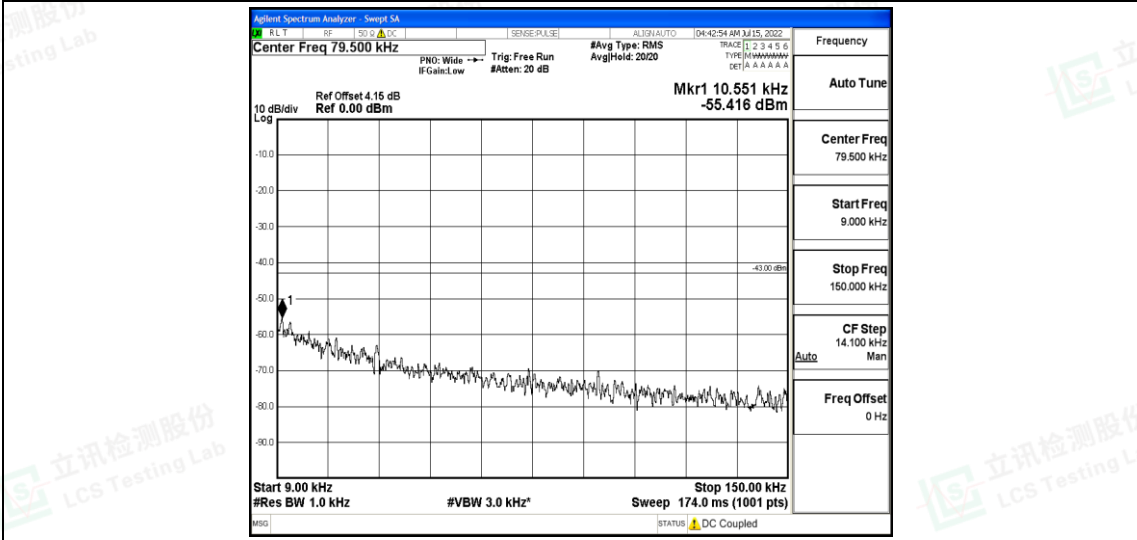

Band66-1.4MHz-16QAM-131979-1RB#0-Range2:0.15~30MHz