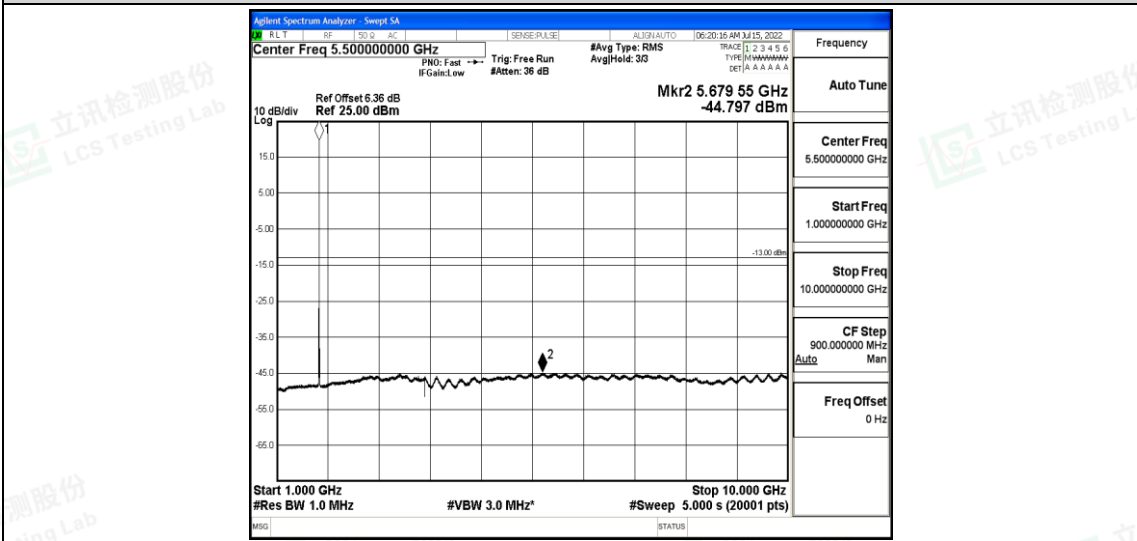

Band66-3MHz-16QAM-132322-1RB#0-Range5:10000~20000MHz