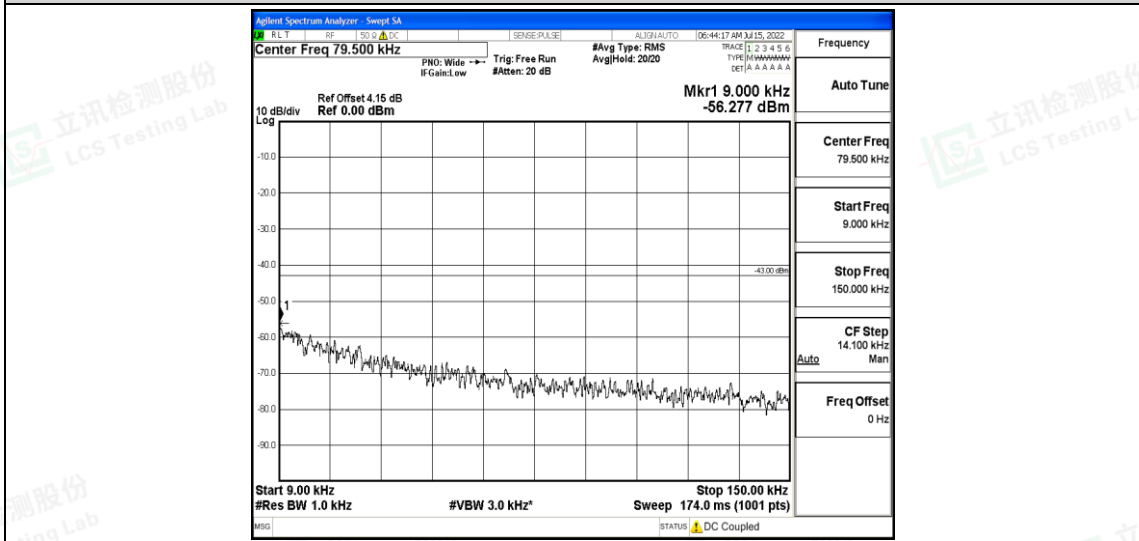

Band66-5MHz-QPSK-132322-1RB#0-Range2:0.15~30MHz