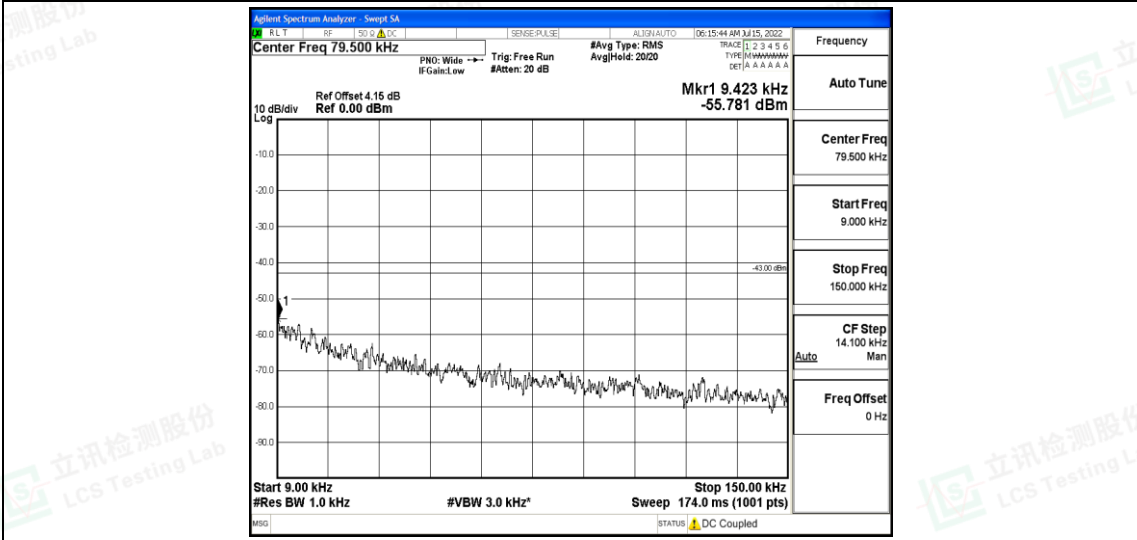

Band66-3MHz-16QAM-131987-1RB#0-Range2:0.15~30MHz