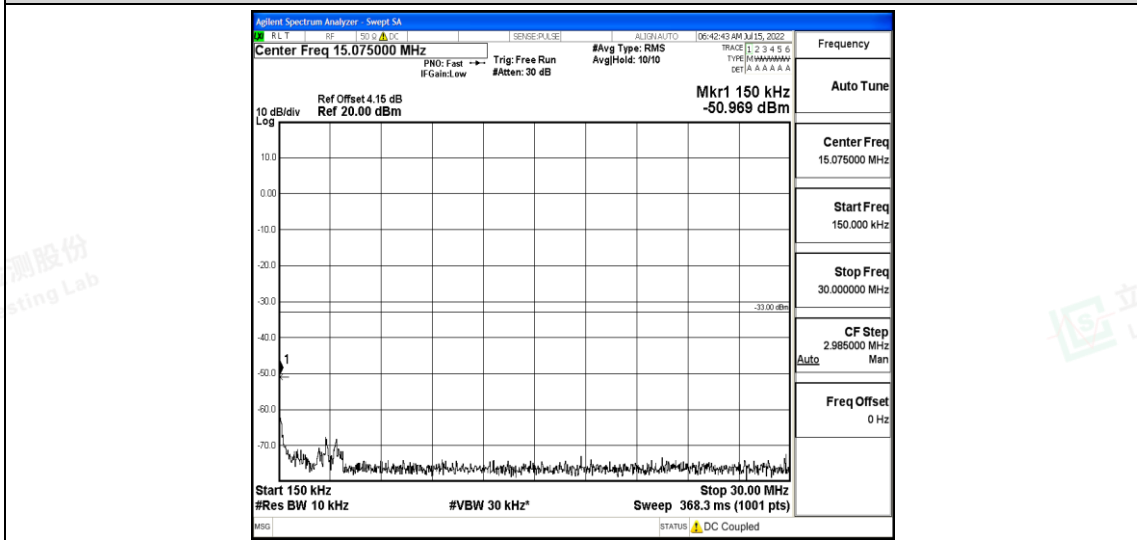

Band66-5MHz-16QAM-131997-1RB#0-Range3:30~1000MHz