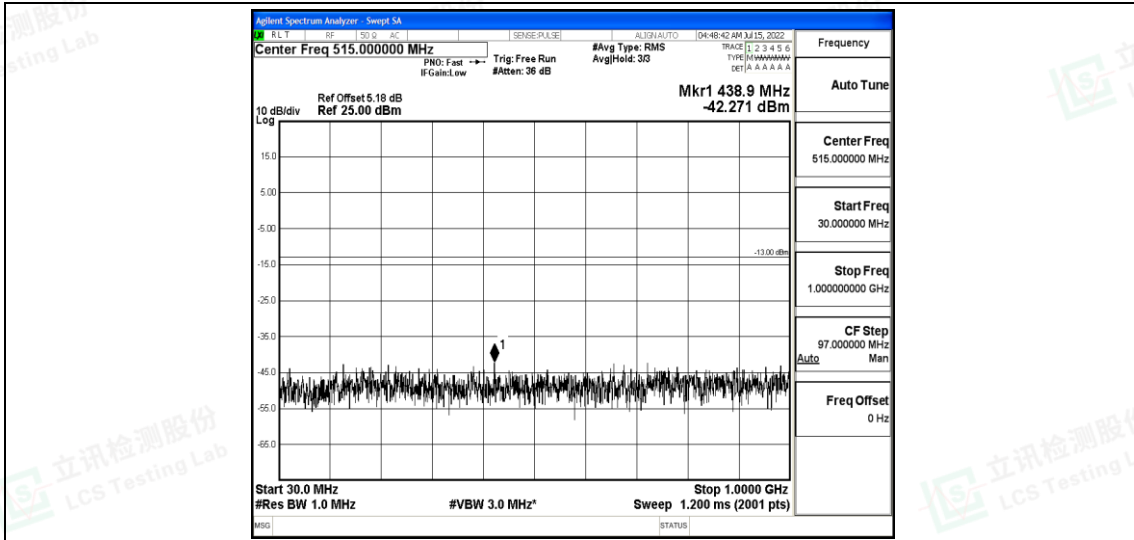

Band66-1.4MHz-QPSK-132665-1RB#0-Range4:1000~10000MHz