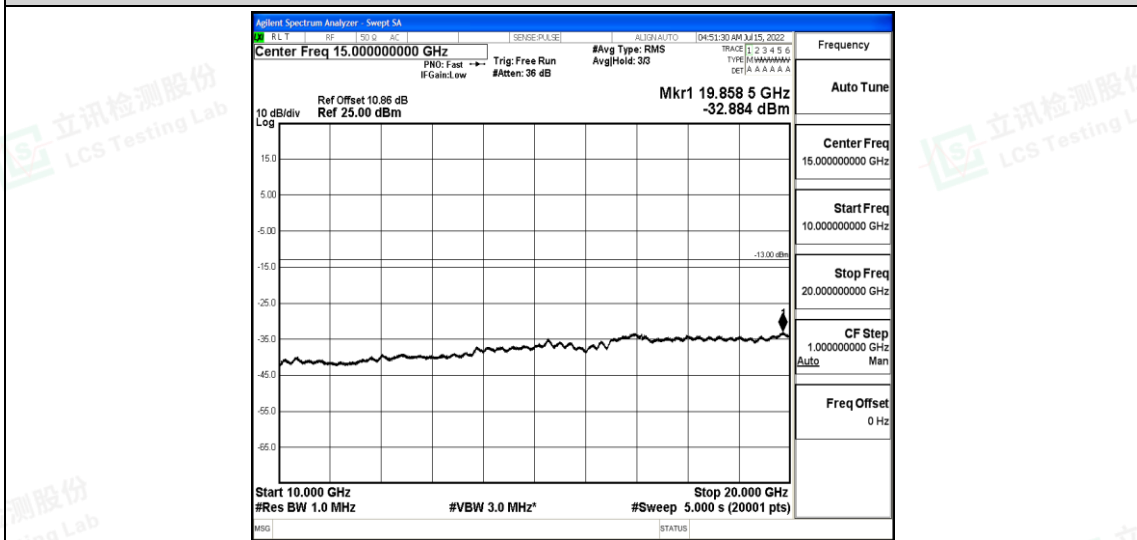

Band66-1.4MHz-16QAM-132665-1RB#0-Range5:10000~20000MHz

Band66-3MHz-QPSK-131987-1RB#0-Range1:0.009~0.15MHz

Shenzhen LCS Compliance Testing Laboratory Ltd.
 Add: 101, 201 Bldg A & 301 Bldg C, Juji Industrial Park Yabianxueziwei, Shajing Street, Baoan District, Shenzhen, 518000, China
 Tel: +(86) 0755-82591330 | E-mail: webmaster@lcs-cert.com | Web: www.lcs-cert.com
 Scan code to check authenticity