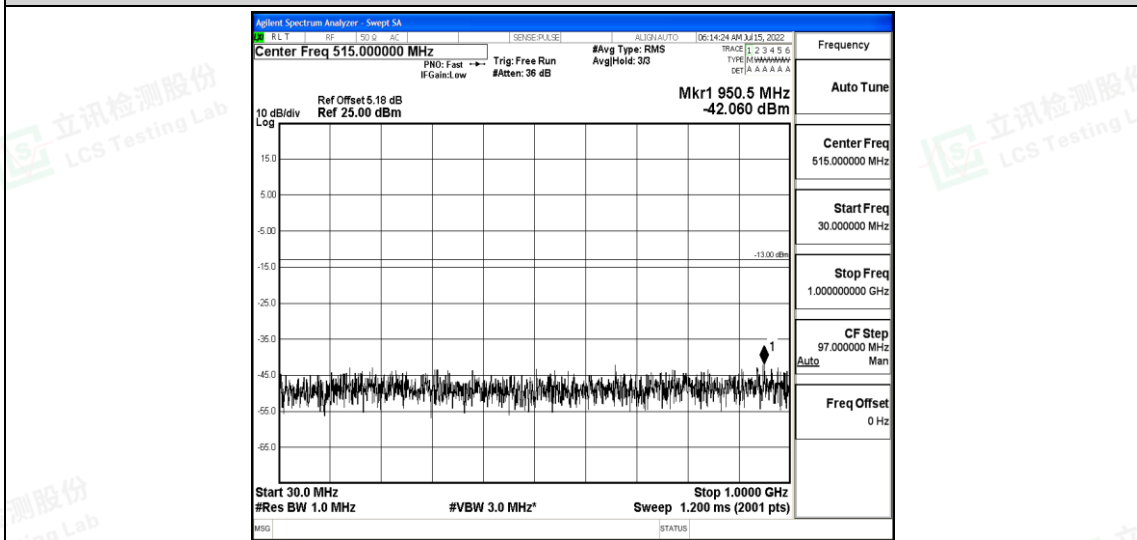

Band66-3MHz-QPSK-131987-1RB#0-Range4:1000~10000MHz