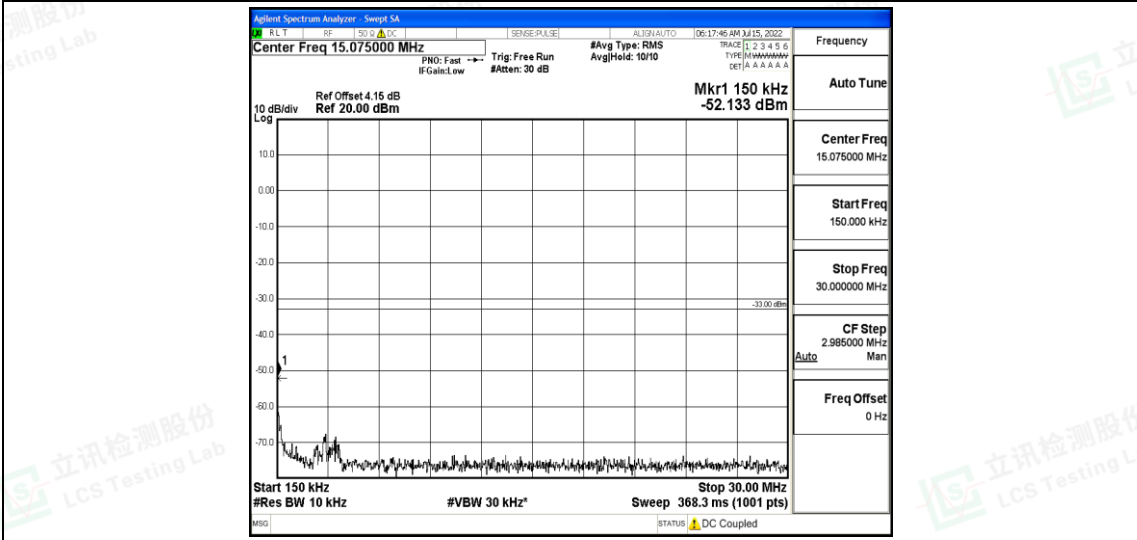

Band66-3MHz-QPSK-132322-1RB#0-Range2:0.15~30MHz

Shenzhen LCS Compliance Testing Laboratory Ltd.
 Add: 101, 201 Bldg A & 301 Bldg C, Juji Industrial Park Yabianxueziwei, Shajing Street, Baoan District, Shenzhen, 518000, China
 Tel: +(86) 0755-82591330 | E-mail: webmaster@lcs-cert.com | Web: www.lcs-cert.com
 Scan code to check authenticity