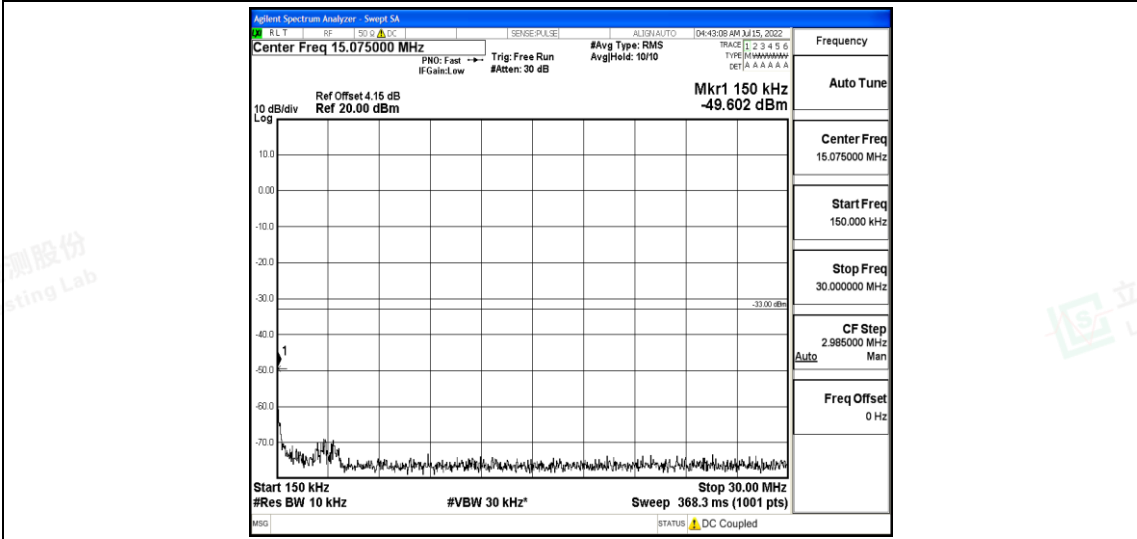

Band66-1.4MHz-QPSK-132665-1RB#0-Range5:10000~20000MHz

Band66-1.4MHz-16QAM-131979-1RB#0-Range1:0.009~0.15MHz

Band66-1.4MHz-16QAM-131979-1RB#0-Range2:0.15~30MHz

Band66-1.4MHz-16QAM-131979-1RB#0-Range3:30~1000MHz