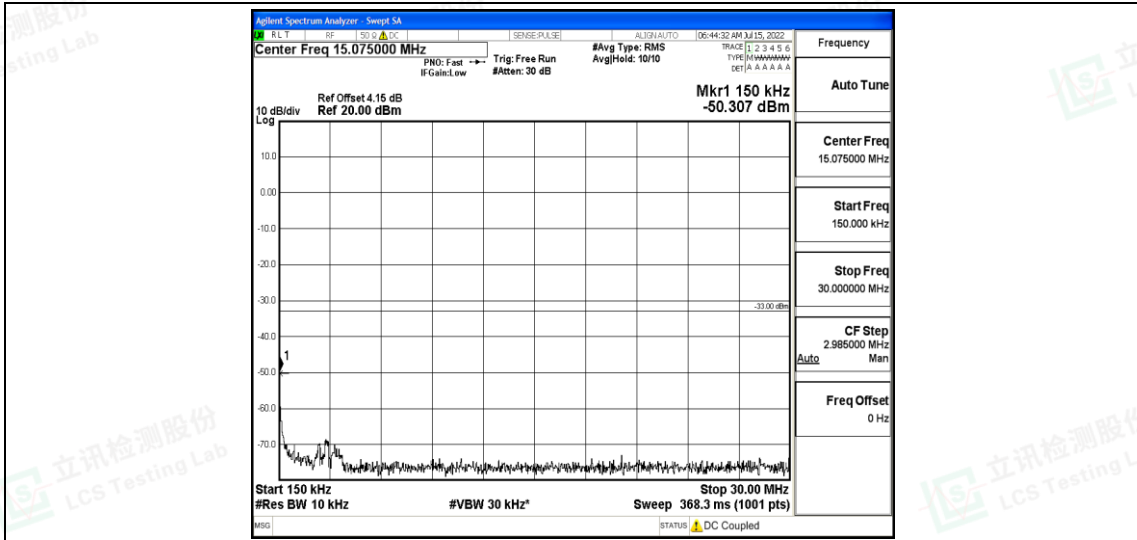

Band66-5MHz-QPSK-132322-1RB#0-Range3:30~1000MHz