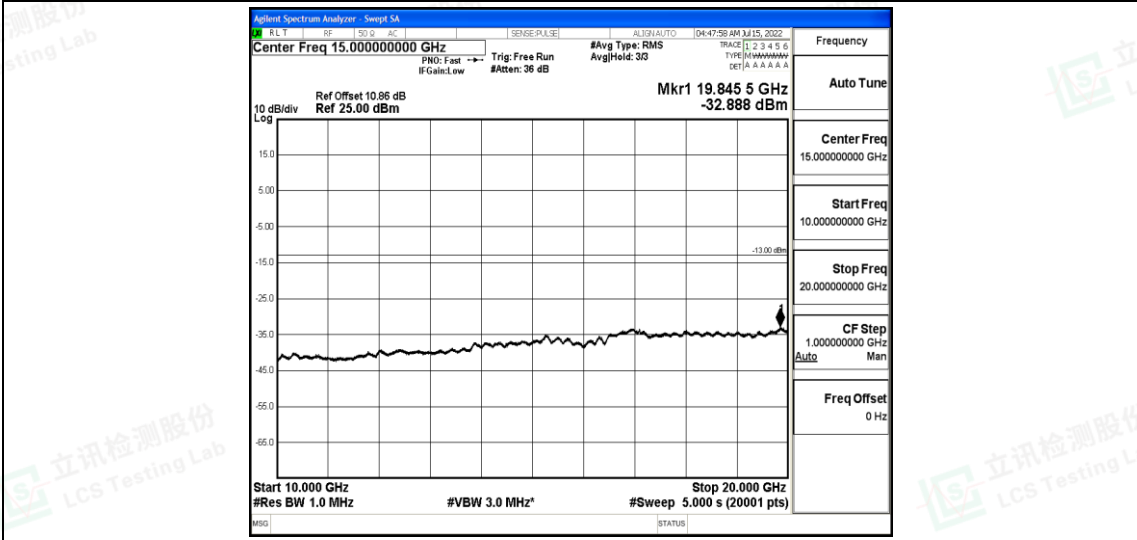

Band66-1.4MHz-16QAM-132322-1RB#0-Range4:1000~10000MHz

Band66-1.4MHz-16QAM-132322-1RB#0-Range5:10000~20000MHz

Shenzhen LCS Compliance Testing Laboratory Ltd.
 Add: 101, 201 Bldg A & 301 Bldg C, Juji Industrial Park Yabianxueziwei, Shajing Street, Baoan District, Shenzhen, 518000, China
 Tel: +(86) 0755-82591330 | E-mail: webmaster@lcs-cert.com | Web: www.lcs-cert.com
 Scan code to check authenticity