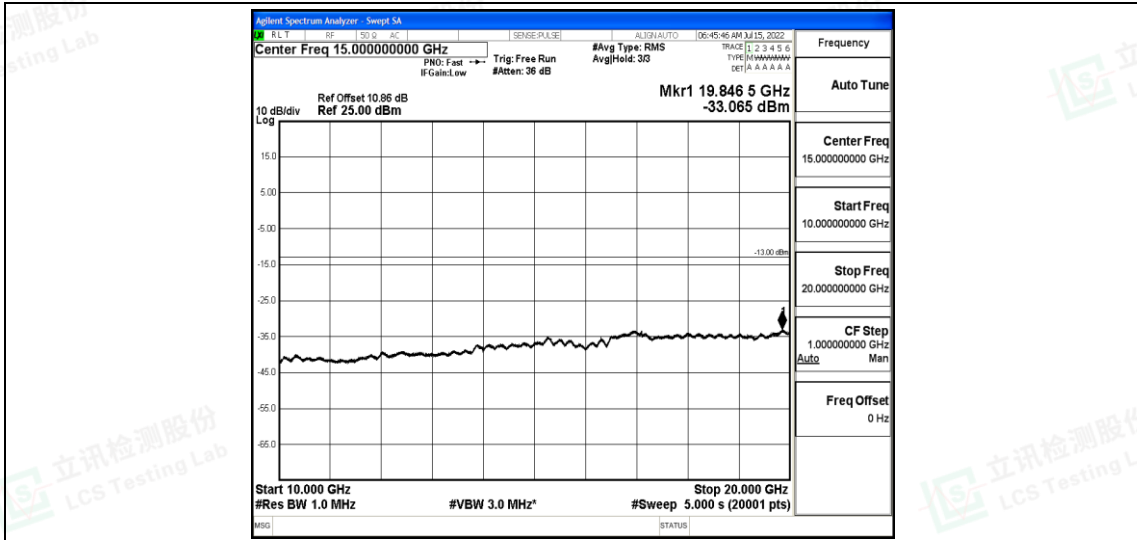

Band66-5MHz-QPSK-132647-1RB#0-Range1:0.009~0.15MHz