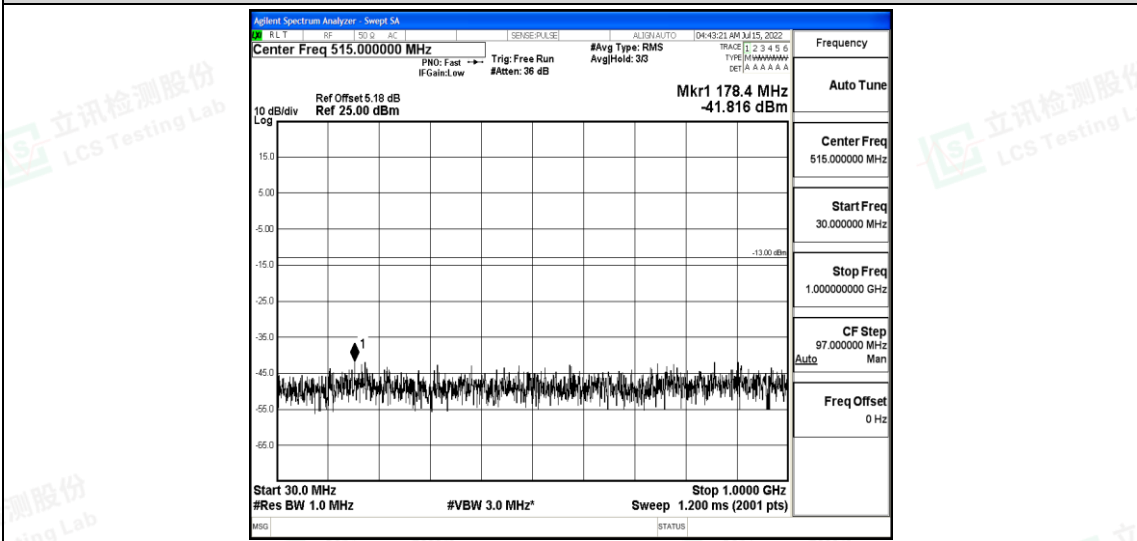

Band66-1.4MHz-QPSK-132665-1RB#0-Range5:10000~20000MHz

Band66-1.4MHz-16QAM-131979-1RB#0-Range1:0.009~0.15MHz

Band66-1.4MHz-16QAM-131979-1RB#0-Range2:0.15~30MHz

Band66-1.4MHz-16QAM-131979-1RB#0-Range3:30~1000MHz