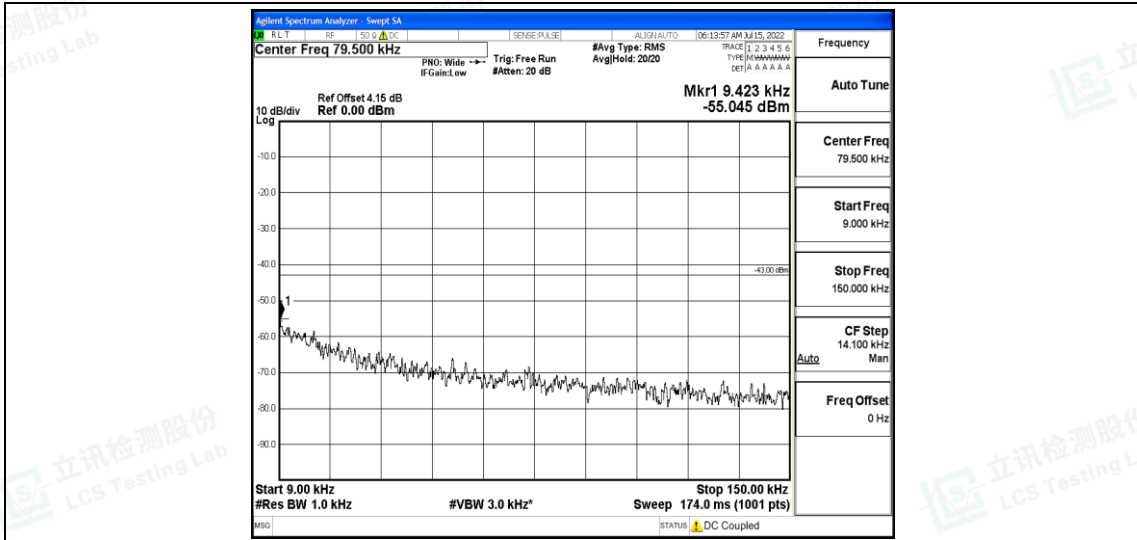

Band66-1.4MHz-16QAM-132665-1RB#0-Range5:10000~20000MHz

Band66-3MHz-QPSK-131987-1RB#0-Range1:0.009~0.15MHz

Shenzhen LCS Compliance Testing Laboratory Ltd.
 Add: 101, 201 Bldg A & 301 Bldg C, Juji Industrial Park Yabianxueziwei, Shajing Street, Baoan District, Shenzhen, 518000, China
 Tel: +(86) 0755-82591330 | E-mail: webmaster@lcs-cert.com | Web: www.lcs-cert.com
 Scan code to check authenticity