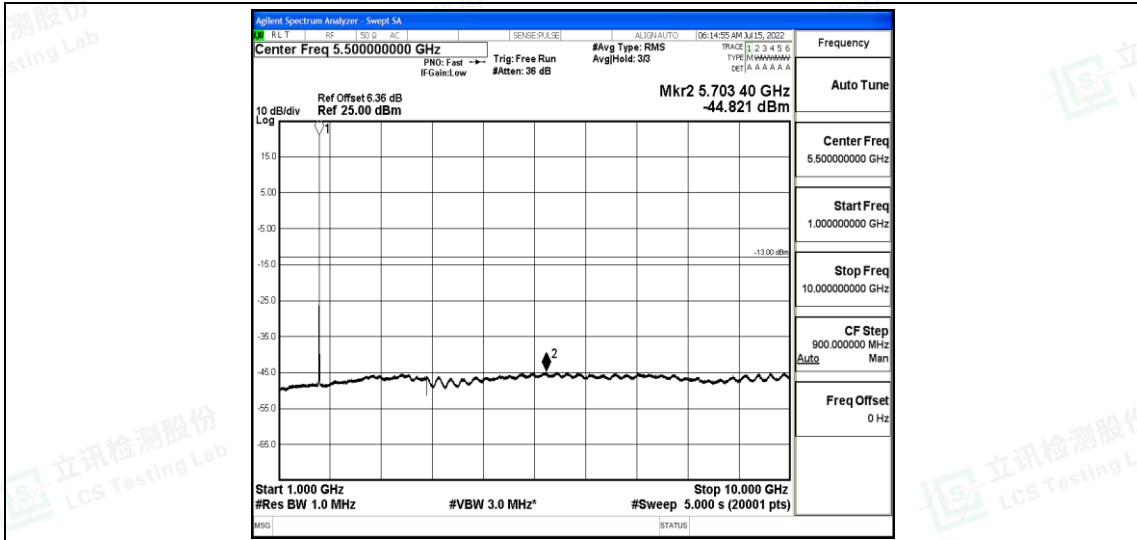

Band66-3MHz-QPSK-131987-1RB#0-Range5:10000~20000MHz