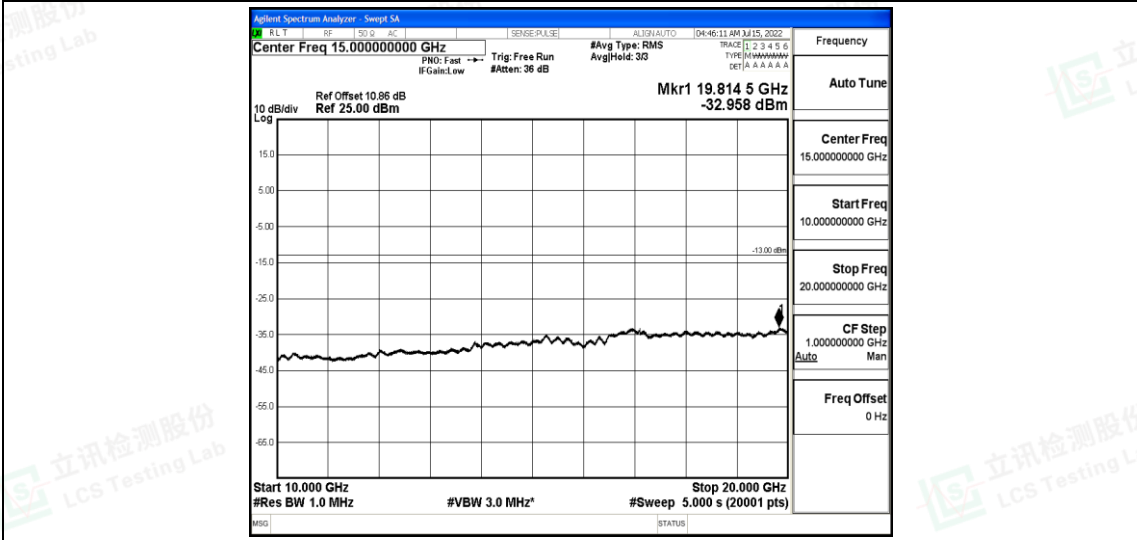

Band66-1.4MHz-QPSK-132322-1RB#0-Range3:30~1000MHz

Band66-1.4MHz-QPSK-132322-1RB#0-Range4:1000~10000MHz

Band66-1.4MHz-QPSK-132322-1RB#0-Range5:10000~20000MHz

Shenzhen LCS Compliance Testing Laboratory Ltd.
 Add: 101, 201 Bldg A & 301 Bldg C, Juji Industrial Park Yabianxueziwei, Shajing Street, Baoan District, Shenzhen, 518000, China
 Tel: +(86) 0755-82591330 | E-mail: webmaster@lcs-cert.com | Web: www.lcs-cert.com
 Scan code to check authenticity