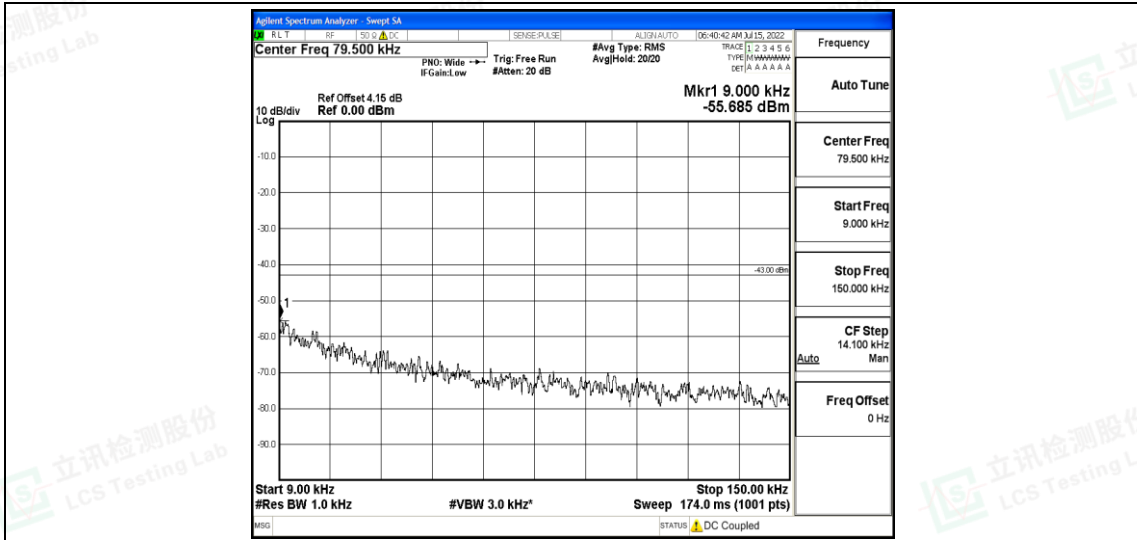

Band66-5MHz-QPSK-131997-1RB#0-Range2:0.15~30MHz