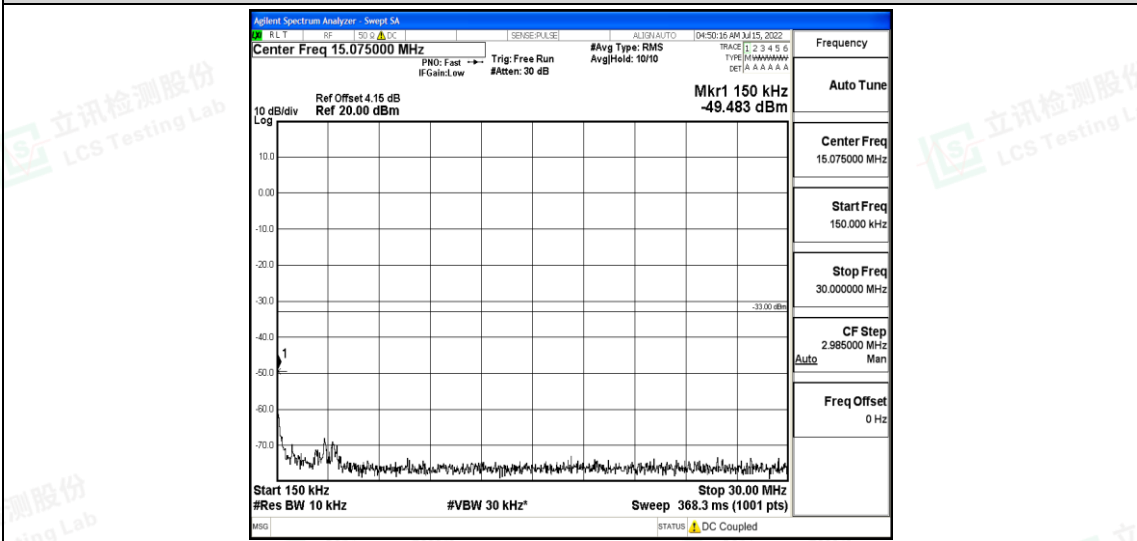

Band66-1.4MHz-16QAM-132665-1RB#0-Range3:30~1000MHz