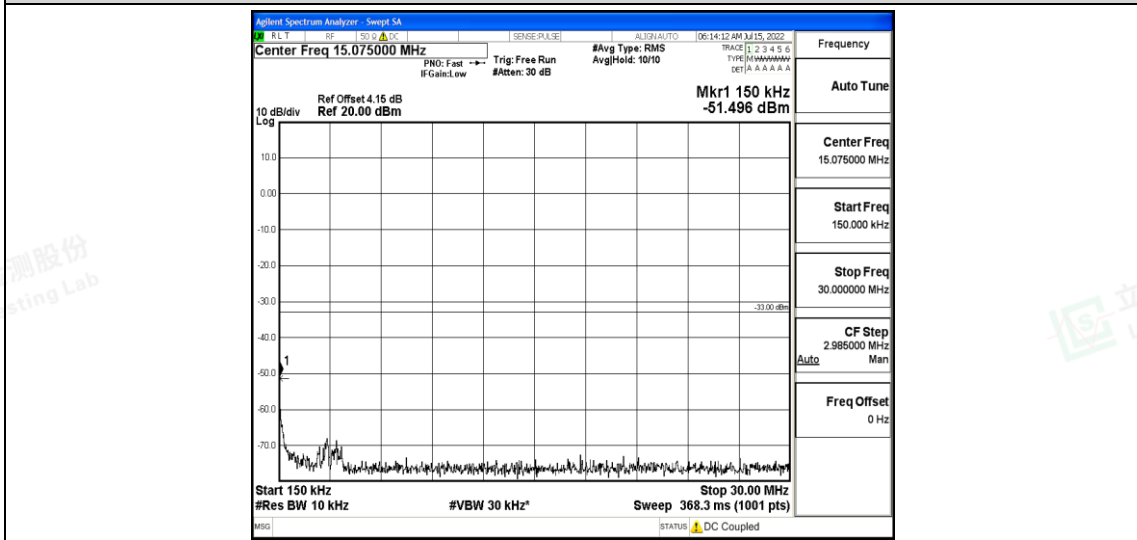

Band66-3MHz-QPSK-131987-1RB#0-Range3:30~1000MHz