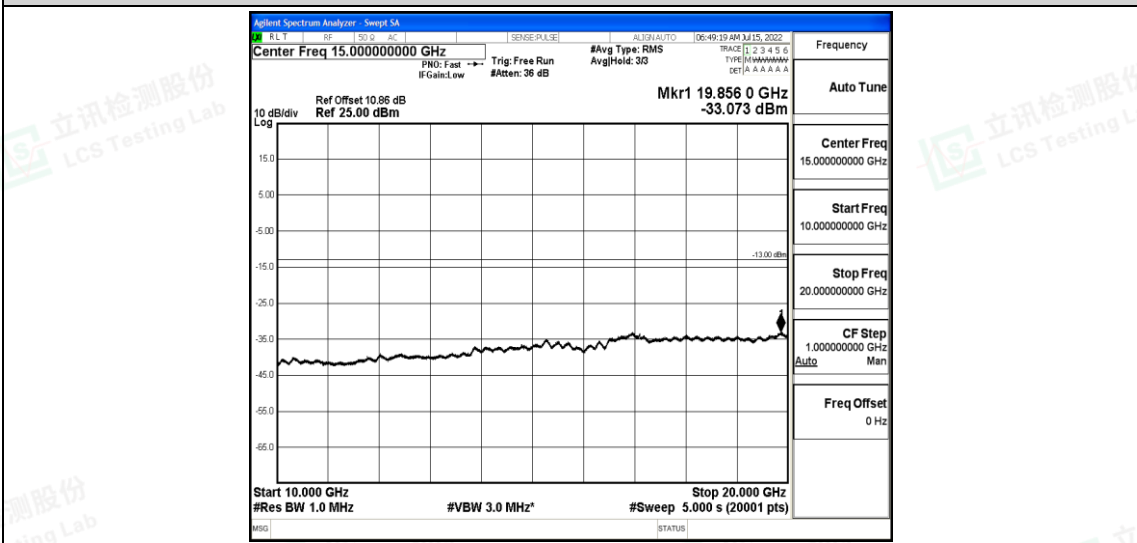

Band66-5MHz-16QAM-131997-1RB#0-Range1:0.009~0.15MHz

Shenzhen LCS Compliance Testing Laboratory Ltd.
Add: 101, 201 Bldg A & 301 Bldg C, Juji Industrial Park Yabianxueziwei, Shajing Street, Baoan District, Shenzhen, 518000, China
Tel: +(86) 0755-82591330 | E-mail: webmaster@lcs-cert.com | Web: www.lcs-cert.com
Scan code to check authenticity