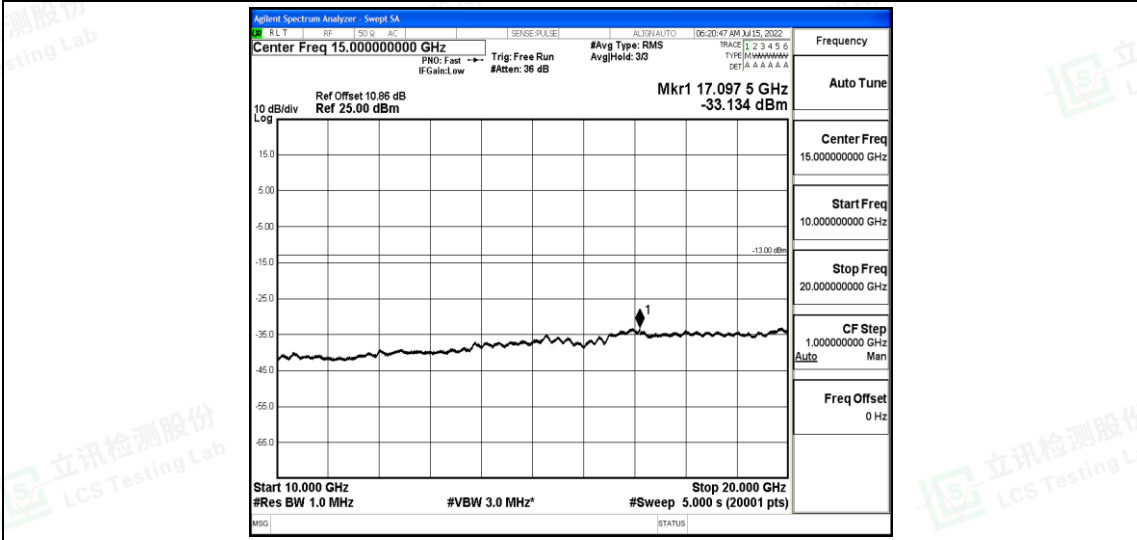

Band66-3MHz-16QAM-132657-1RB#0-Range1:0.009~0.15MHz