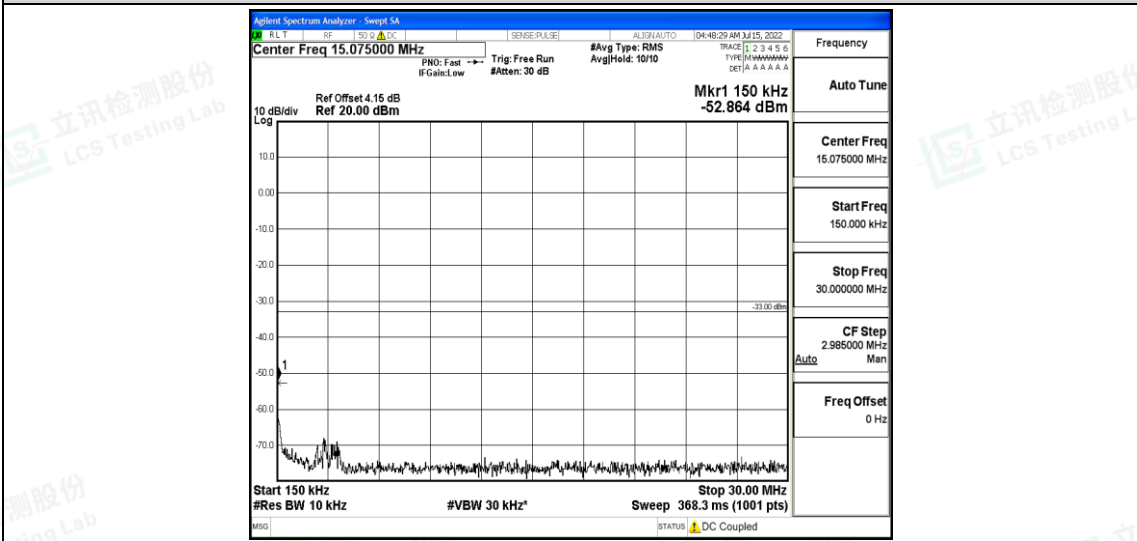

Band66-1.4MHz-QPSK-132665-1RB#0-Range3:30~1000MHz