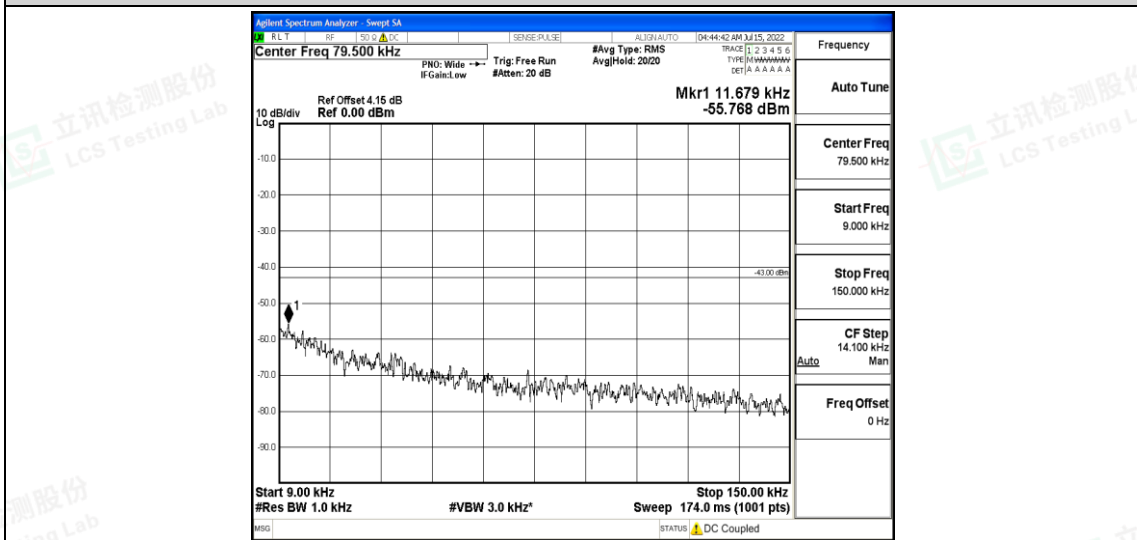

Band66-1.4MHz-QPSK-132322-1RB#0-Range2:0.15~30MHz

Shenzhen LCS Compliance Testing Laboratory Ltd.
Add: 101, 201 Bldg A & 301 Bldg C, Juji Industrial Park Yabianxueziwei, Shajing Street, Baoan District, Shenzhen, 518000, China
Tel: +(86) 0755-82591330 | E-mail: webmaster@lcs-cert.com | Web: www.lcs-cert.com
Scan code to check authenticity