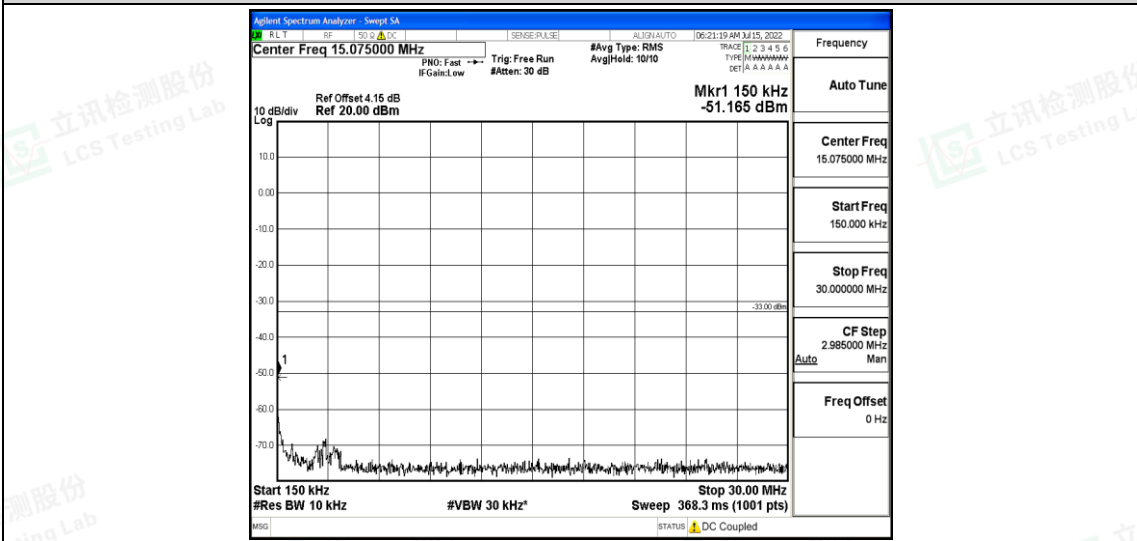

Band66-3MHz-QPSK-132657-1RB#0-Range3:30~1000MHz

Shenzhen LCS Compliance Testing Laboratory Ltd.
 Add: 101, 201 Bldg A & 301 Bldg C, Juji Industrial Park Yabianxueziwei, Shajing Street, Baoan District, Shenzhen, 518000, China
 Tel: +(86) 0755-82591330 | E-mail: webmaster@lcs-cert.com | Web: www.lcs-cert.com
 Scan code to check authenticity