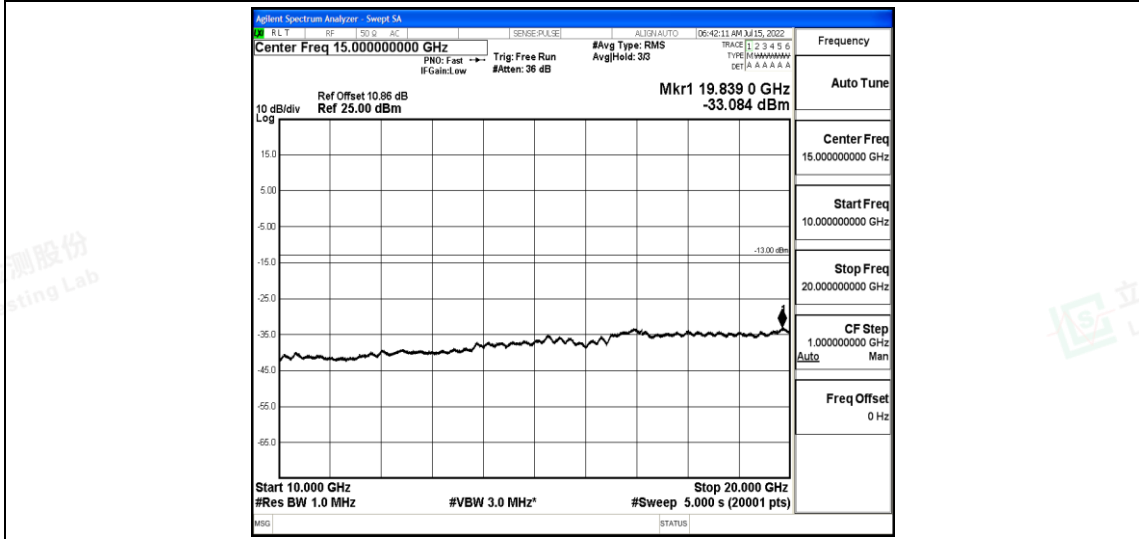

Band66-5MHz-QPSK-132322-1RB#0-Range1:0.009~0.15MHz