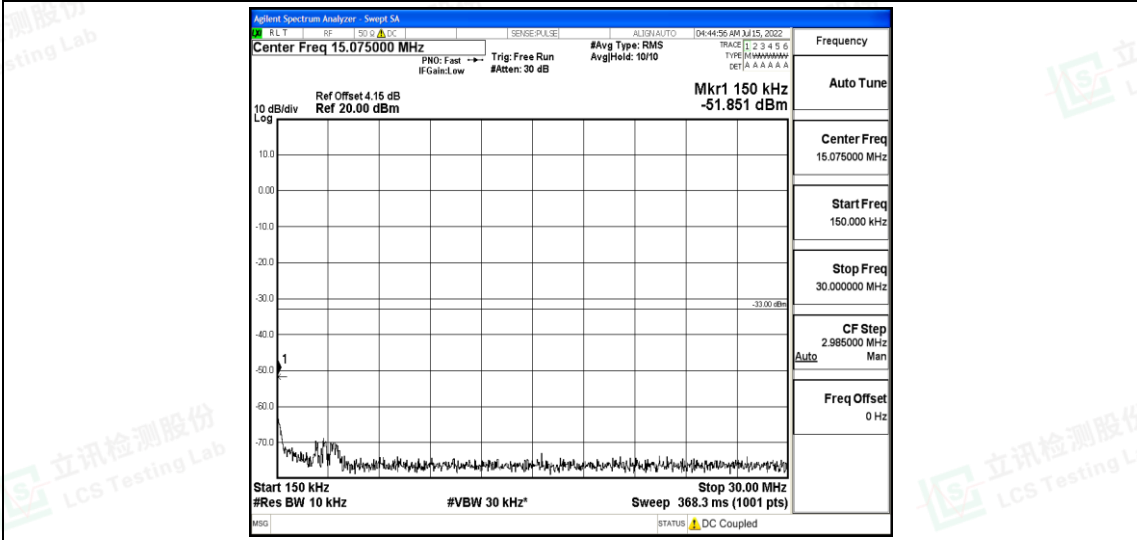

Band66-1.4MHz-QPSK-131979-1RB#0-Range5:10000~20000MHz

Band66-1.4MHz-QPSK-132322-1RB#0-Range1:0.009~0.15MHz

Band66-1.4MHz-QPSK-132322-1RB#0-Range2:0.15~30MHz

Shenzhen LCS Compliance Testing Laboratory Ltd.
 Add: 101, 201 Bldg A & 301 Bldg C, Juji Industrial Park Yabianxueziwei, Shajing Street, Baoan District, Shenzhen, 518000, China
 Tel: +(86) 0755-82591330 | E-mail: webmaster@lcs-cert.com | Web: www.lcs-cert.com
 Scan code to check authenticity