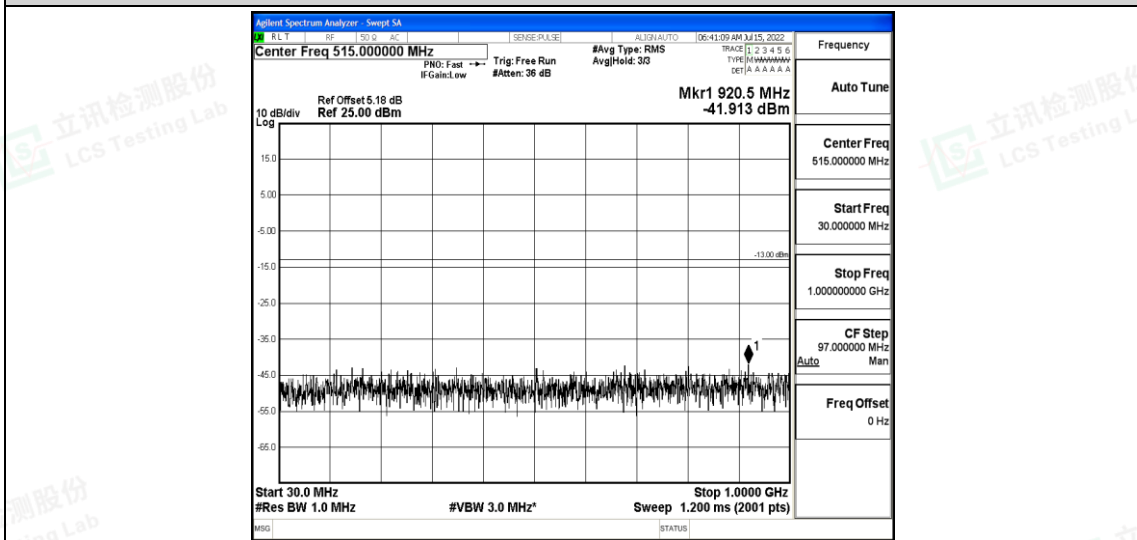

Band66-5MHz-QPSK-131997-1RB#0-Range3:30~1000MHz

Band66-5MHz-QPSK-131997-1RB#0-Range4:1000~10000MHz

Shenzhen LCS Compliance Testing Laboratory Ltd.
 Add: 101, 201 Bldg A & 301 Bldg C, Juji Industrial Park Yabianxueziwei, Shajing Street, Baoan District, Shenzhen, 518000, China
 Tel: +(86) 0755-82591330 | E-mail: webmaster@lcs-cert.com | Web: www.lcs-cert.com
 Scan code to check authenticity