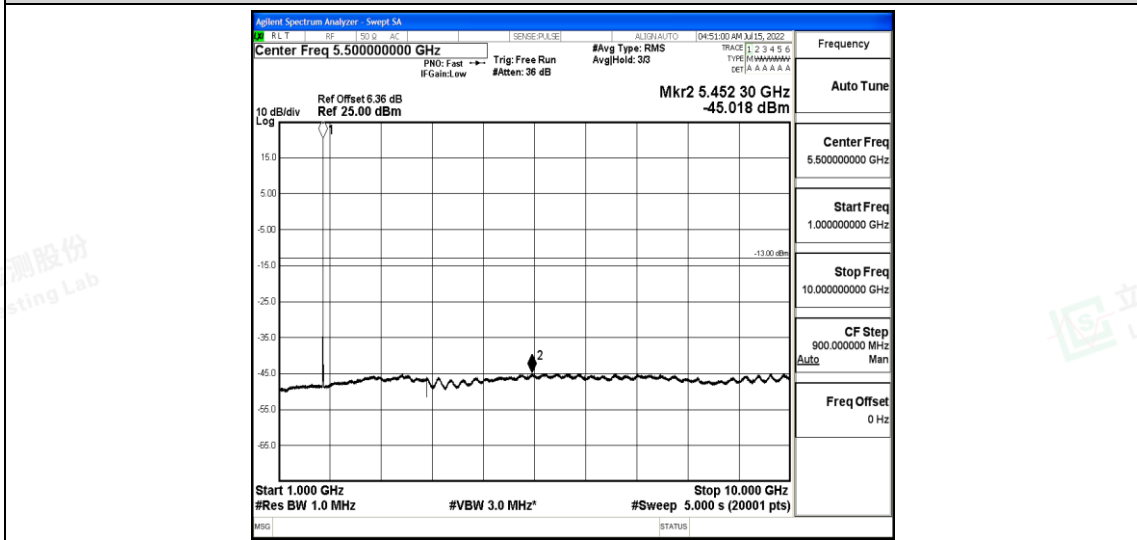

Band66-1.4MHz-16QAM-132665-1RB#0-Range1:0.009~0.15MHz

Band66-1.4MHz-16QAM-132665-1RB#0-Range2:0.15~30MHz

Band66-1.4MHz-16QAM-132665-1RB#0-Range3:30~1000MHz

Band66-1.4MHz-16QAM-132665-1RB#0-Range4:1000~10000MHz