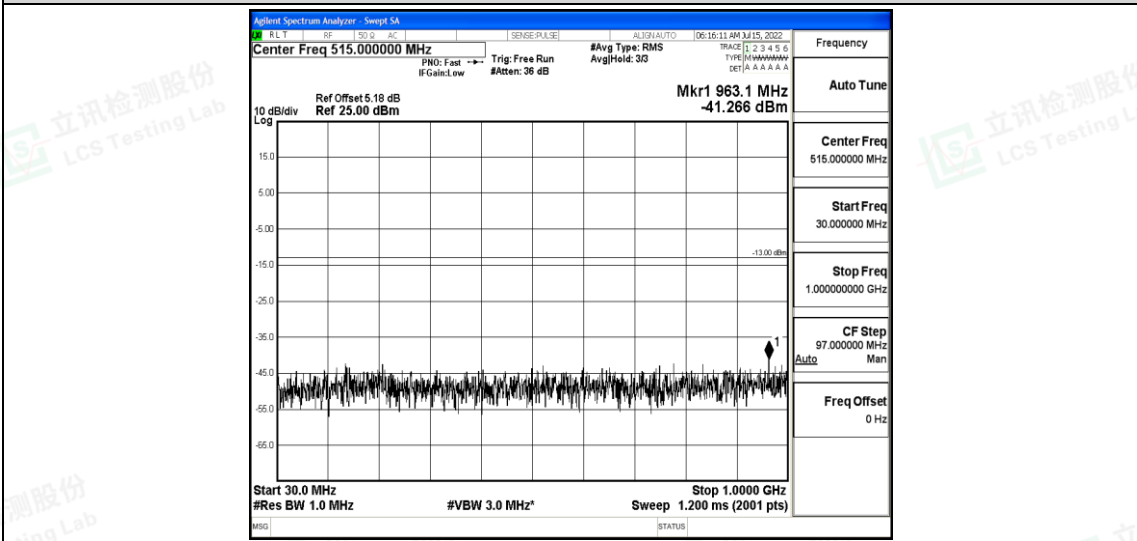

Band66-3MHz-16QAM-131987-1RB#0-Range4:1000~10000MHz