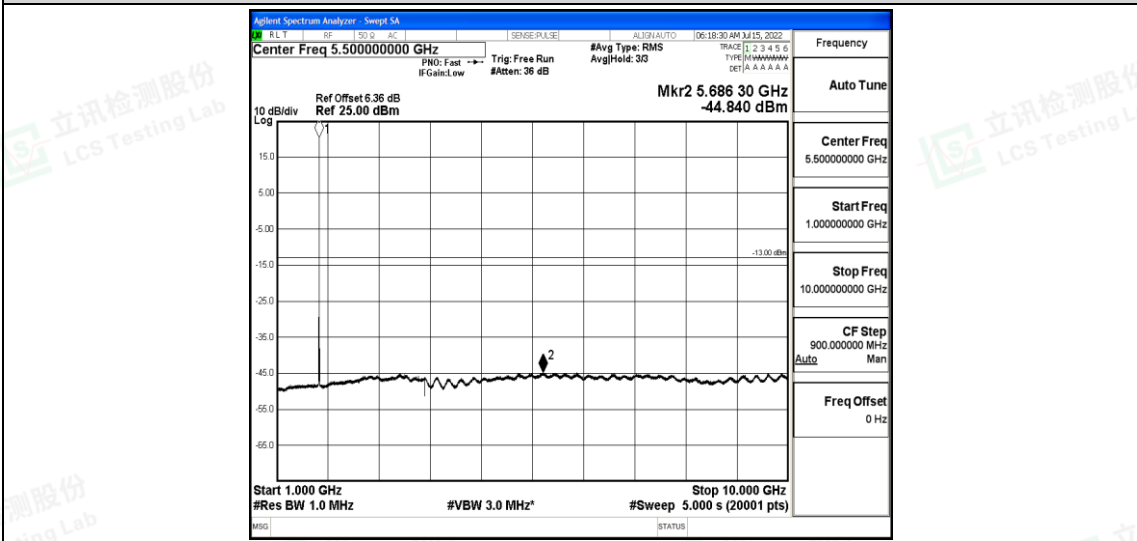

Band66-3MHz-QPSK-132322-1RB#0-Range5:10000~20000MHz