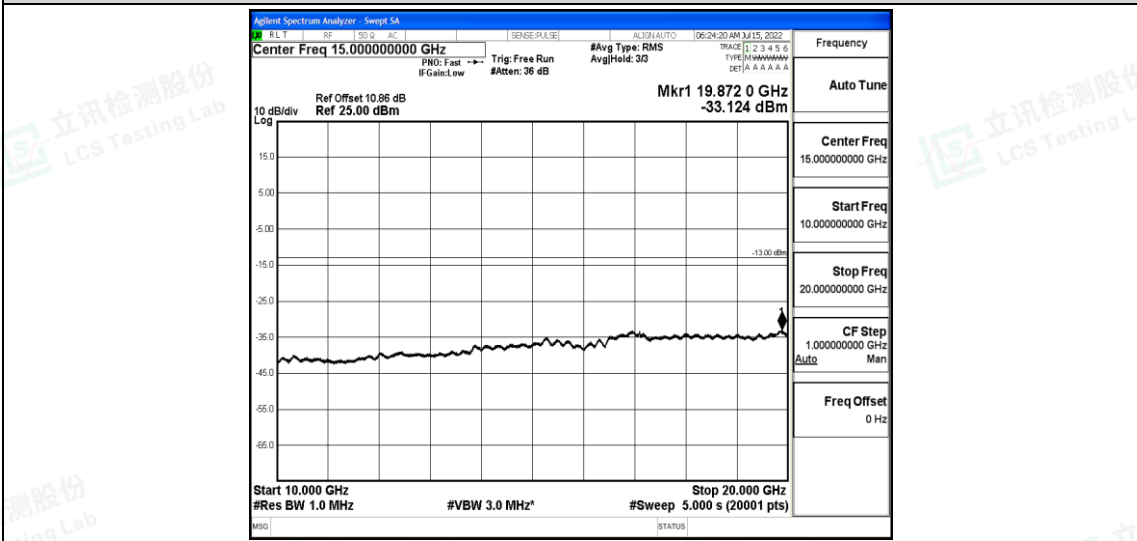

Band66-5MHz-QPSK-131997-1RB#0-Range1: 0.009~0.15MHz