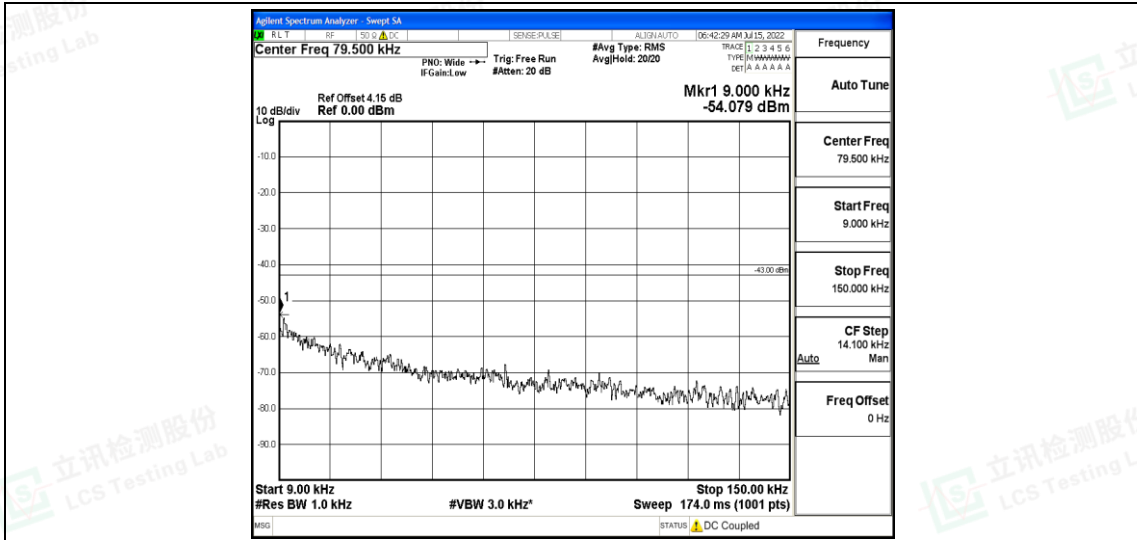

Band66-5MHz-QPSK-132647-1RB#0-Range4:1000~10000MHz

Band66-5MHz-QPSK-132647-1RB#0-Range5:10000~20000MHz

Band66-5MHz-16QAM-131997-1RB#0-Range1:0.009~0.15MHz

Shenzhen LCS Compliance Testing Laboratory Ltd.
 Add: 101, 201 Bldg A & 301 Bldg C, Juji Industrial Park Yabianxueziwei, Shajing Street, Baoan District, Shenzhen, 518000, China
 Tel: +(86) 0755-82591330 | E-mail: webmaster@lcs-cert.com | Web: www.lcs-cert.com
 Scan code to check authenticity