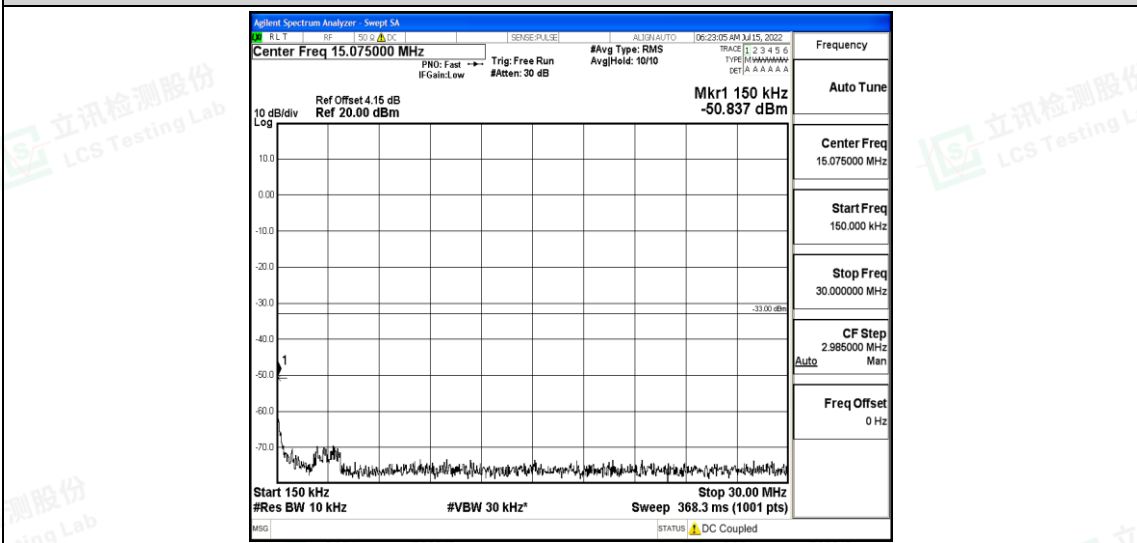

Band66-3MHz-16QAM-132657-1RB#0-Range2:0.15~30MHz

Band66-3MHz-16QAM-132657-1RB#0-Range3:30~1000MHz

Shenzhen LCS Compliance Testing Laboratory Ltd.
 Add: 101, 201 Bldg A & 301 Bldg C, Juji Industrial Park Yabianxueziwei, Shajing Street, Baoan District, Shenzhen, 518000, China
 Tel: +(86) 0755-82591330 | E-mail: webmaster@lcs-cert.com | Web: www.lcs-cert.com
 Scan code to check authenticity