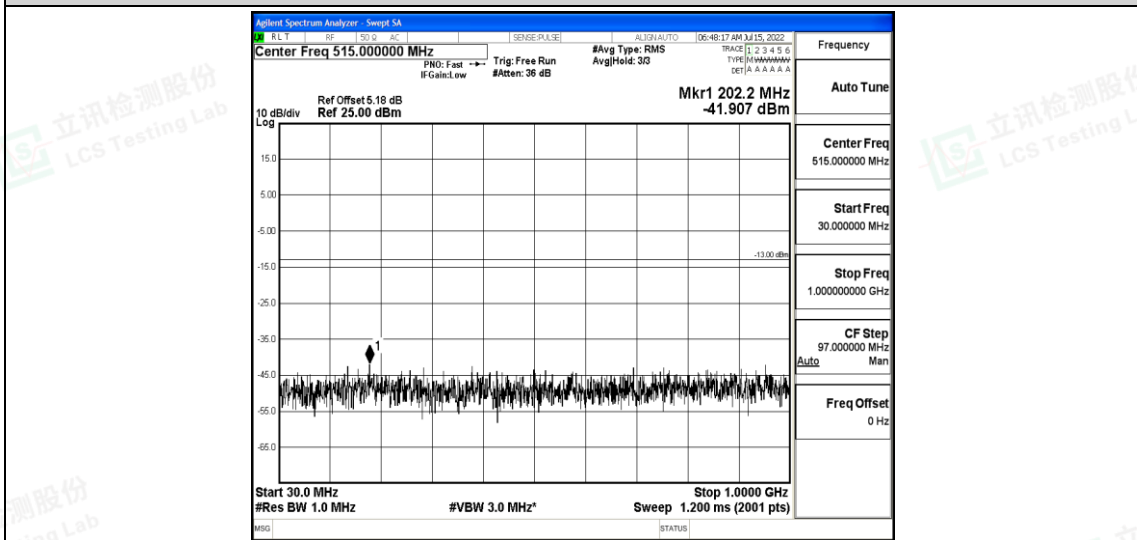

Band66-5MHz-16QAM-131997-1RB#0-Range4:1000~10000MHz

Shenzhen LCS Compliance Testing Laboratory Ltd.
Add: 101, 201 Bldg A & 301 Bldg C, Juji Industrial Park Yabianxueziwei, Shajing Street, Baoan District, Shenzhen, 518000, China
Tel: +(86) 0755-82591330 | E-mail: webmaster@lcs-cert.com | Web: www.lcs-cert.com
Scan code to check authenticity