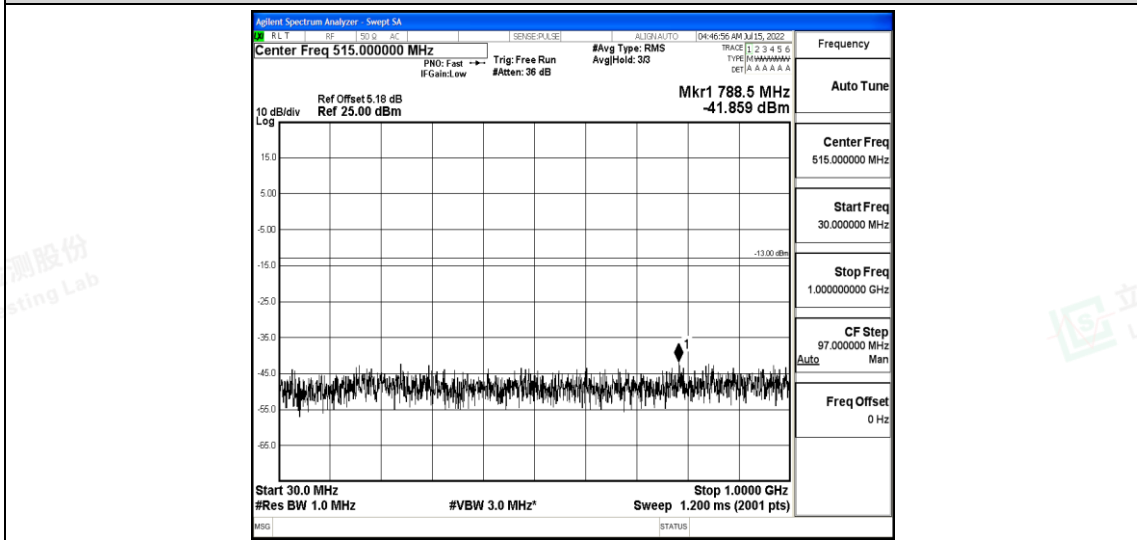

Band66-1.4MHz-16QAM-131979-1RB#0-Range5:10000~20000MHz

Band66-1.4MHz-16QAM-132322-1RB#0-Range1:0.009~0.15MHz

Band66-1.4MHz-16QAM-132322-1RB#0-Range2:0.15~30MHz

Band66-1.4MHz-16QAM-132322-1RB#0-Range3:30~1000MHz