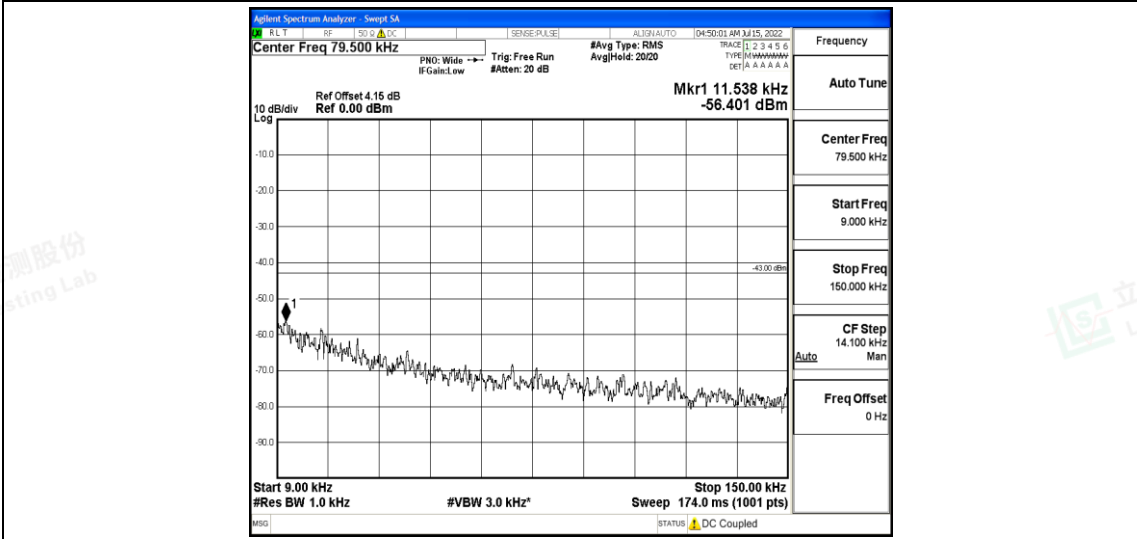

Band66-1.4MHz-16QAM-132665-1RB#0-Range2:0.15~30MHz