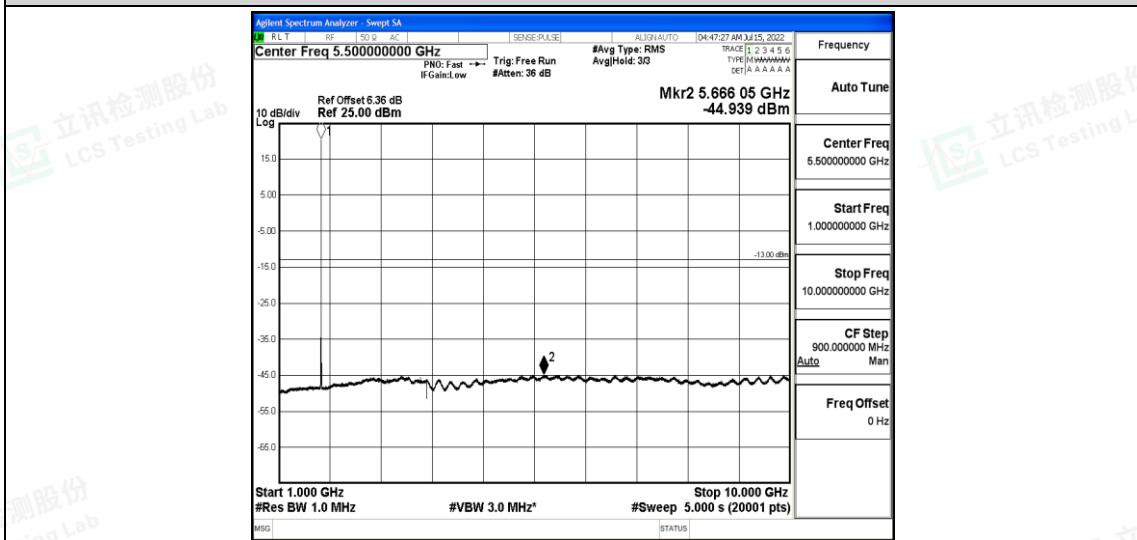

Band66-1.4MHz-16QAM-132322-1RB#0-Range4:1000~10000MHz

Band66-1.4MHz-16QAM-132322-1RB#0-Range5:10000~20000MHz

Shenzhen LCS Compliance Testing Laboratory Ltd.
 Add: 101, 201 Bldg A & 301 Bldg C, Juji Industrial Park Yabianxueziwei, Shajing Street, Baoan District, Shenzhen, 518000, China
 Tel: +(86) 0755-82591330 | E-mail: webmaster@lcs-cert.com | Web: www.lcs-cert.com
 Scan code to check authenticity