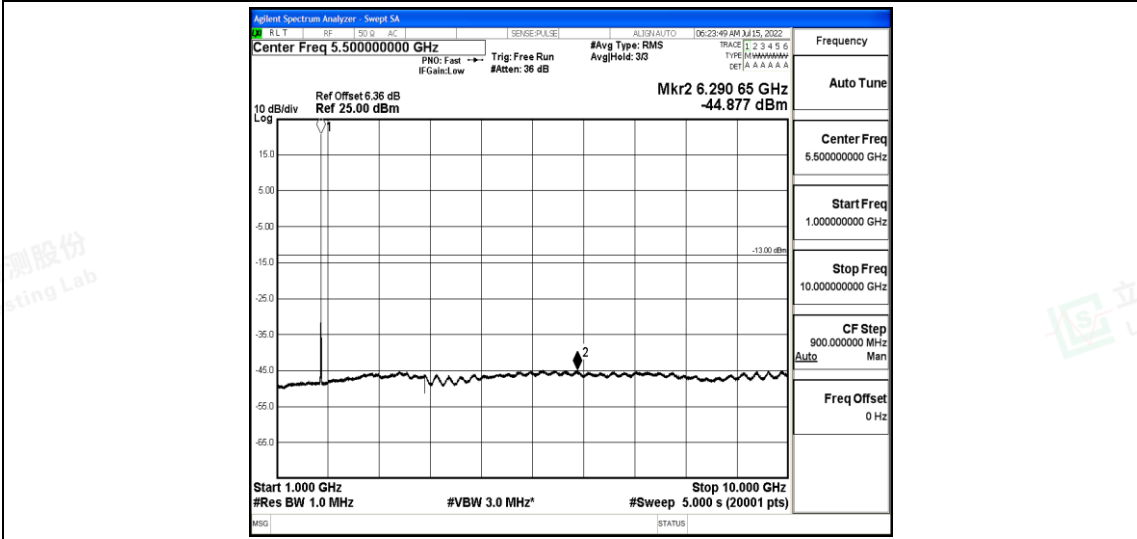

Band66-3MHz-16QAM-132657-1RB#0-Range5: 10000~20000MHz