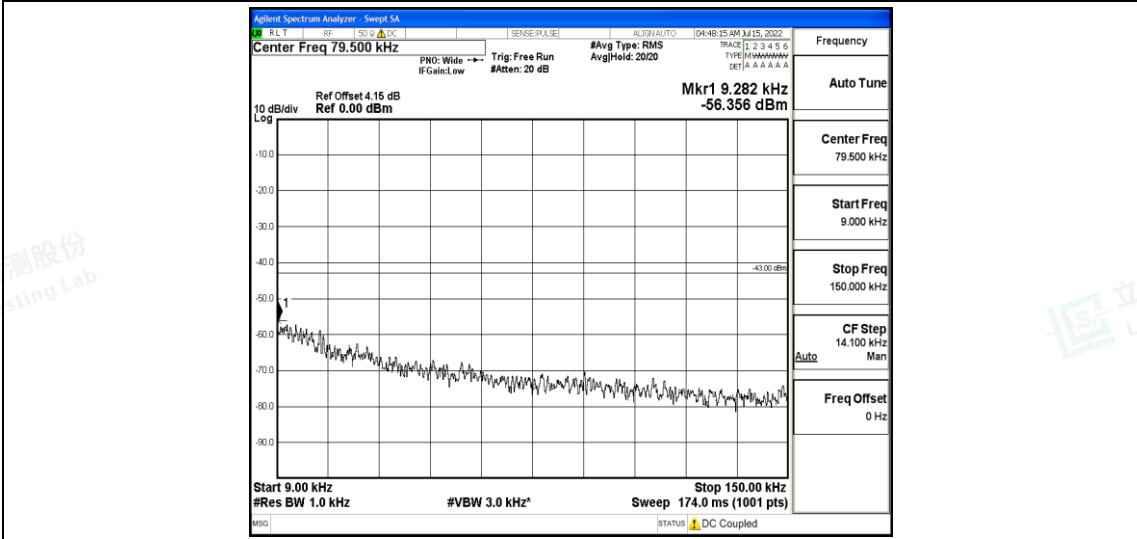

Band66-1.4MHz-QPSK-132665-1RB#0-Range2:0.15~30MHz