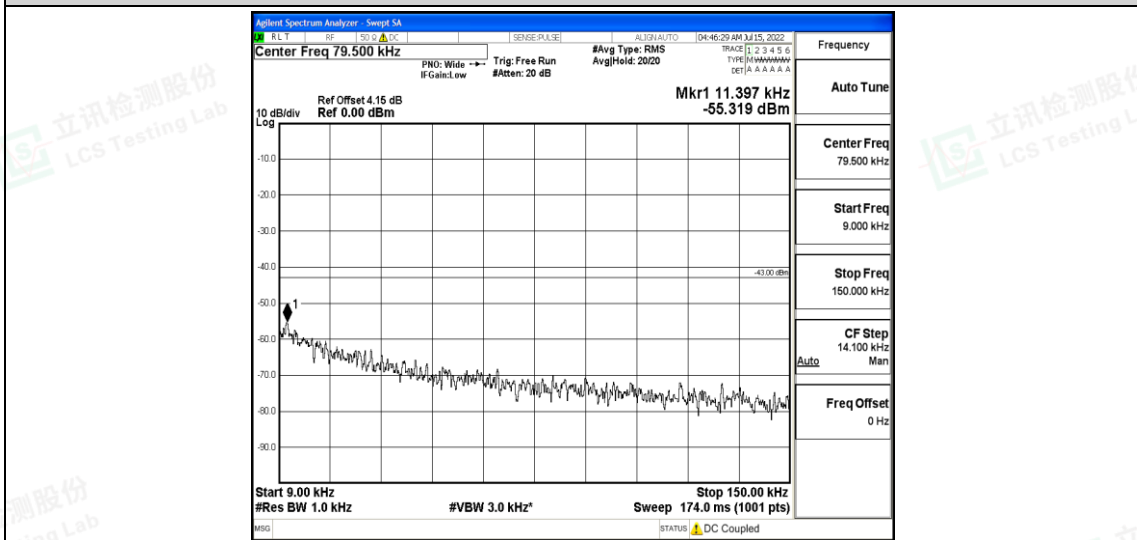

Band66-1.4MHz-16QAM-132322-1RB#0-Range2:0.15~30MHz