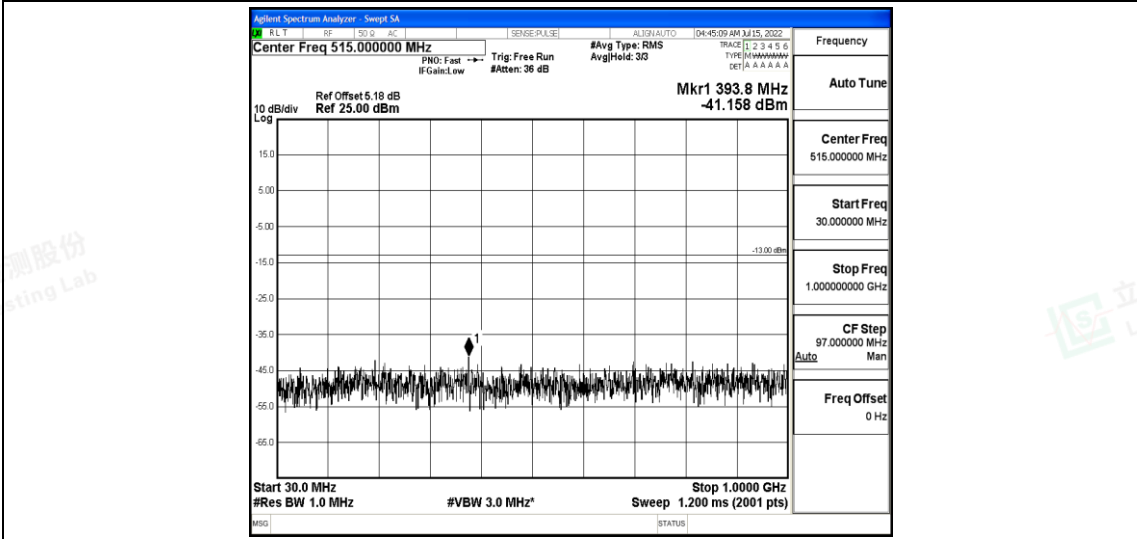

Band66-1.4MHz-QPSK-132322-1RB#0-Range4:1000~10000MHz