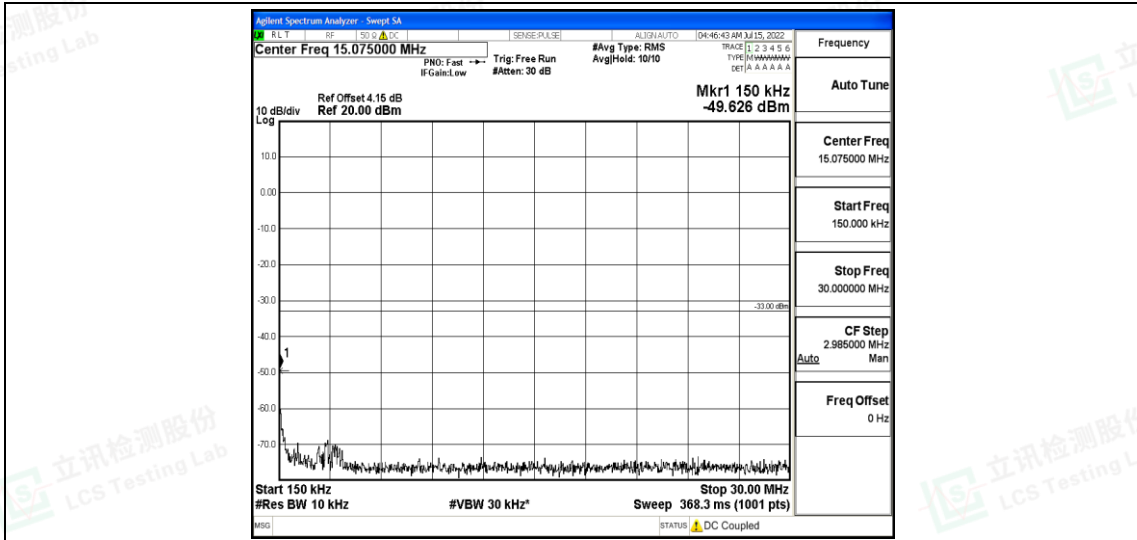

Band66-1.4MHz-16QAM-132322-1RB#0-Range3:30~1000MHz