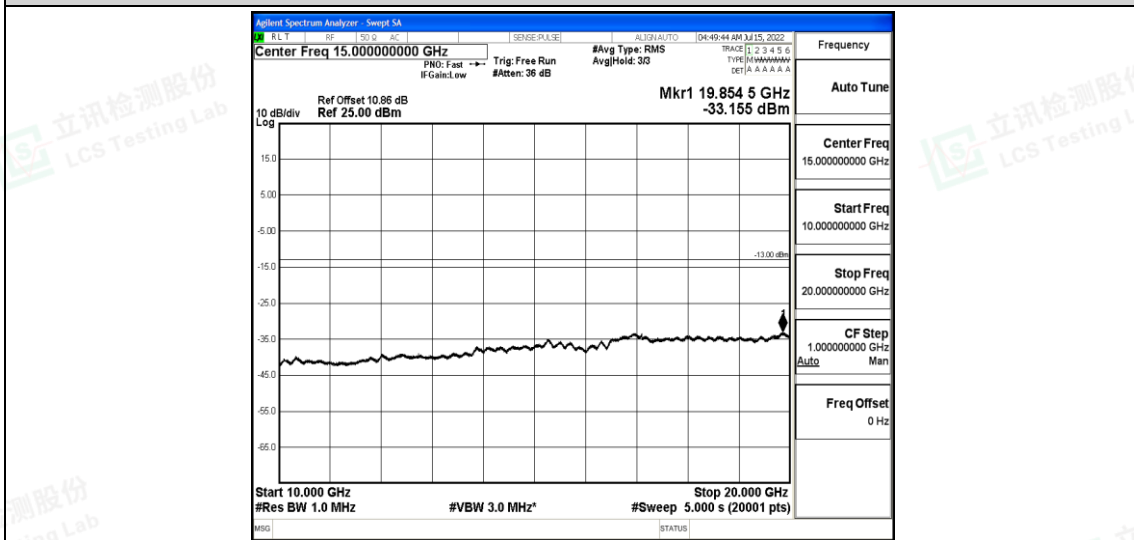

Band66-1.4MHz-16QAM-131979-1RB#0-Range1:0.009~0.15MHz