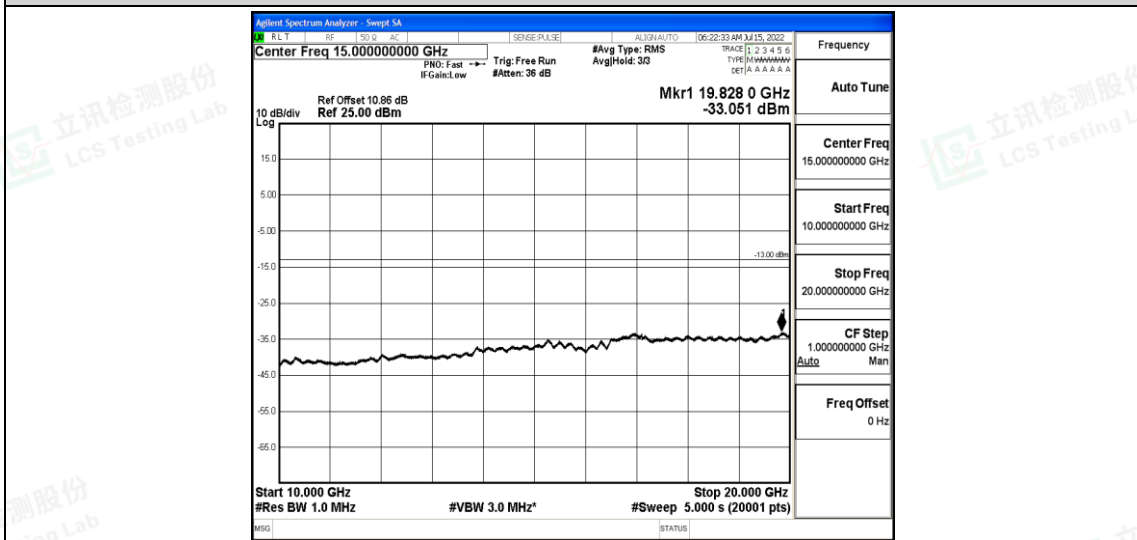

Band66-3MHz-16QAM-131987-1RB#0-Range1:0.009~0.15MHz