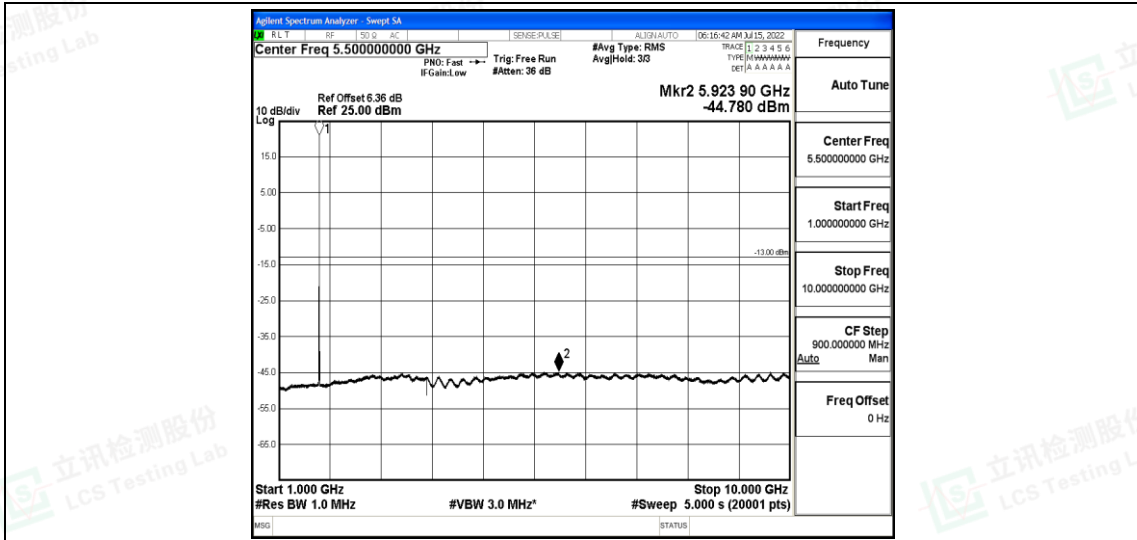

Band66-3MHz-16QAM-131987-1RB#0-Range5:10000~20000MHz