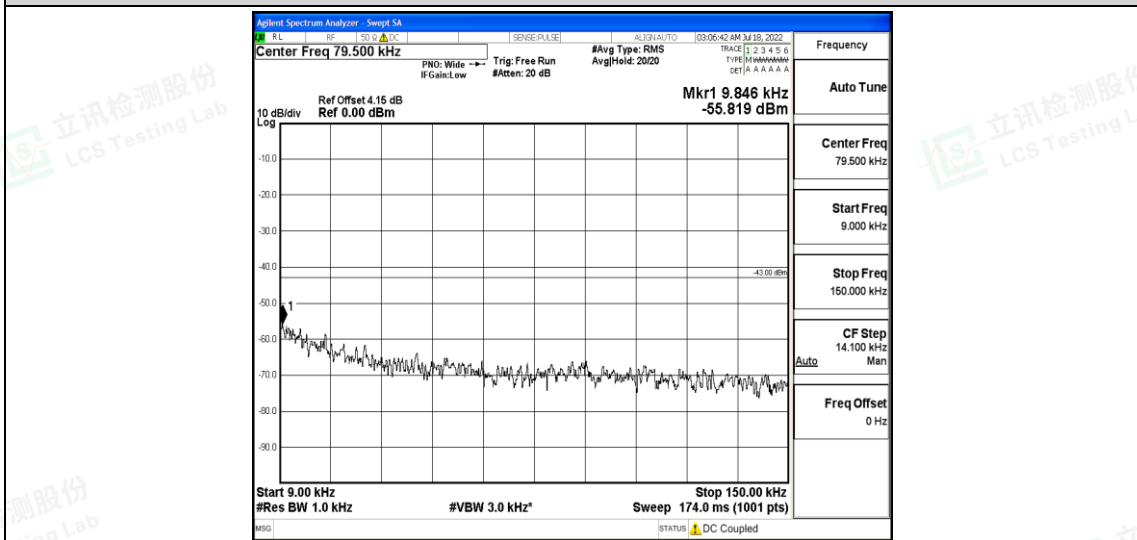

Band26-5MHz-QPSK-26915-1RB#0-Range1:0.009~0.15MHz

Band26-5MHz-QPSK-26915-1RB#0-Range2:0.15~30MHz