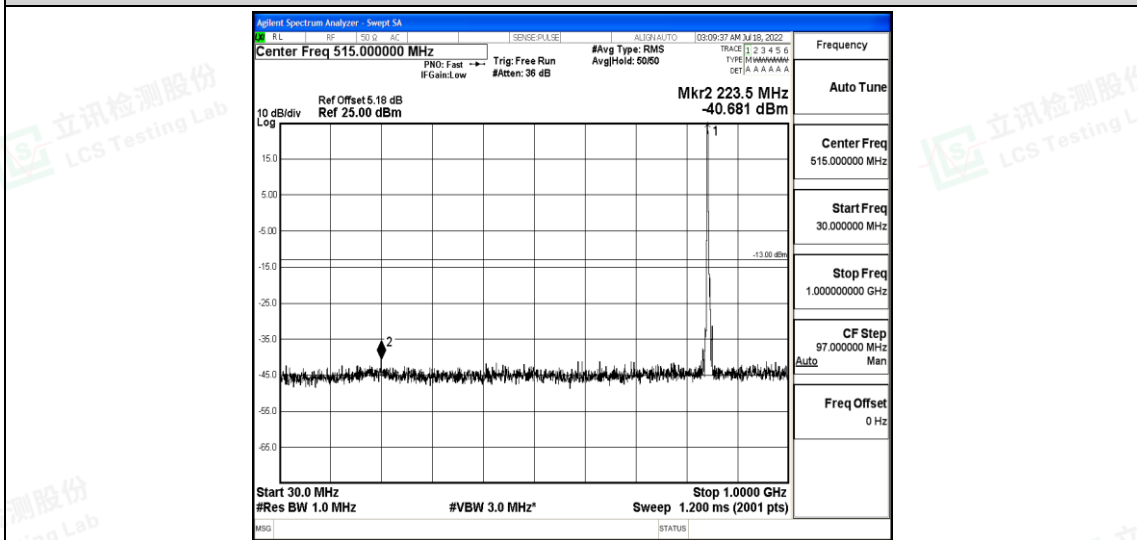

Band26-5MHz-QPSK-27015-1RB#0-Range3:30~1000MHz

Band26-5MHz-QPSK-27015-1RB#0-Range4:1000~10000MHz