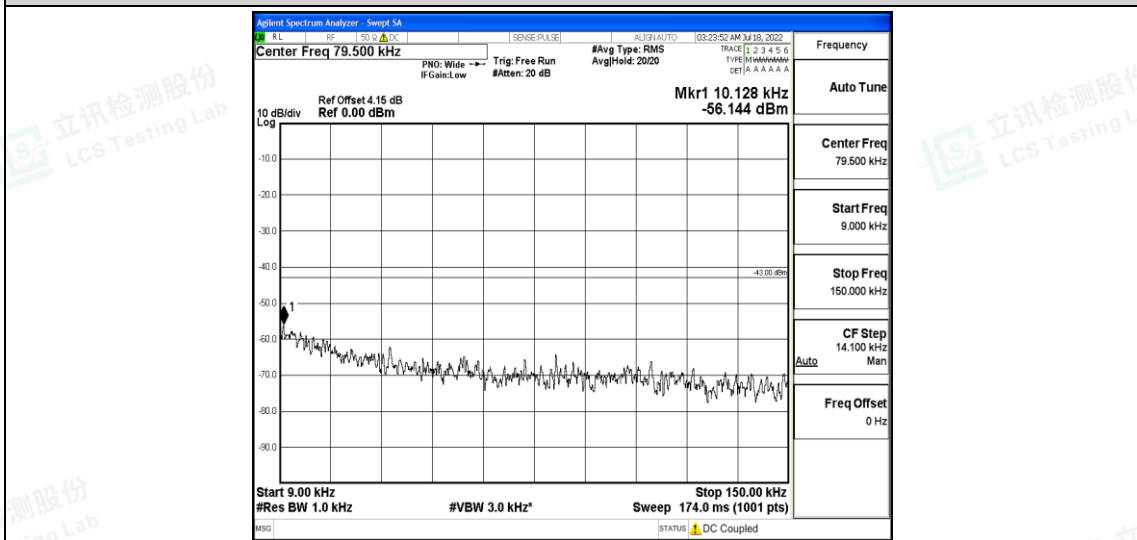

Band26-10MHz-QPSK-26915-1RB#0-Range1:0.009~0.15MHz

Band26-10MHz-QPSK-26915-1RB#0-Range2:0.15~30MHz

Shenzhen LCS Compliance Testing Laboratory Ltd.
Add: 101, 201 Bldg A & 301 Bldg C, Juji Industrial Park Yabianxueziwei, Shajing Street, Baoan District, Shenzhen, 518000, China
Tel: +(86) 0755-82591330 | E-mail: webmaster@lcs-cert.com | Web: www.lcs-cert.com
Scan code to check authenticity