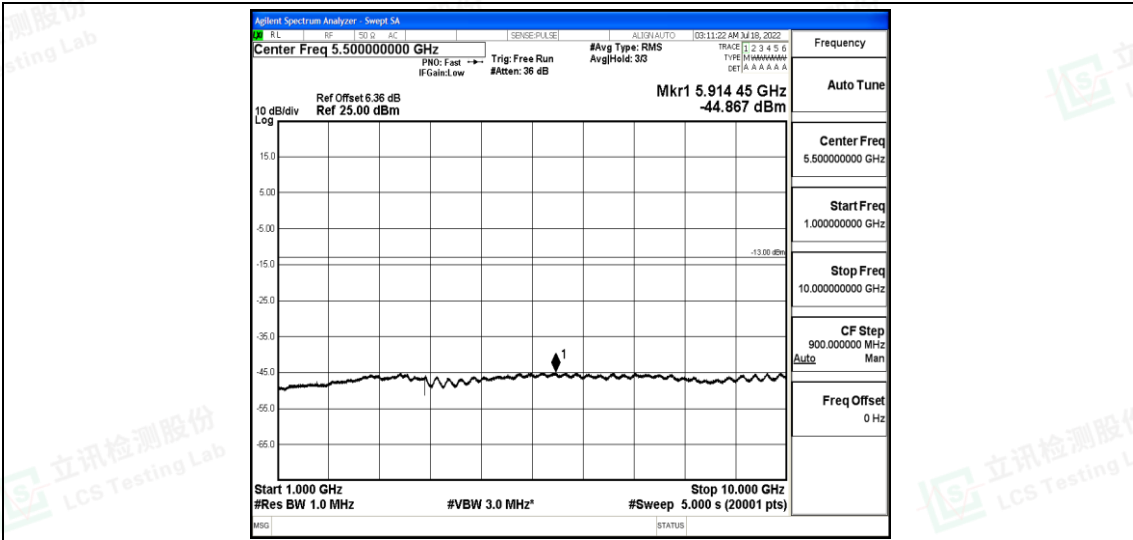

Band26-5MHz-16QAM-27015-1RB#0-Range4:1000~10000MHz

Band26-10MHz-QPSK-26840-1RB#0-Range1:0.009~0.15MHz