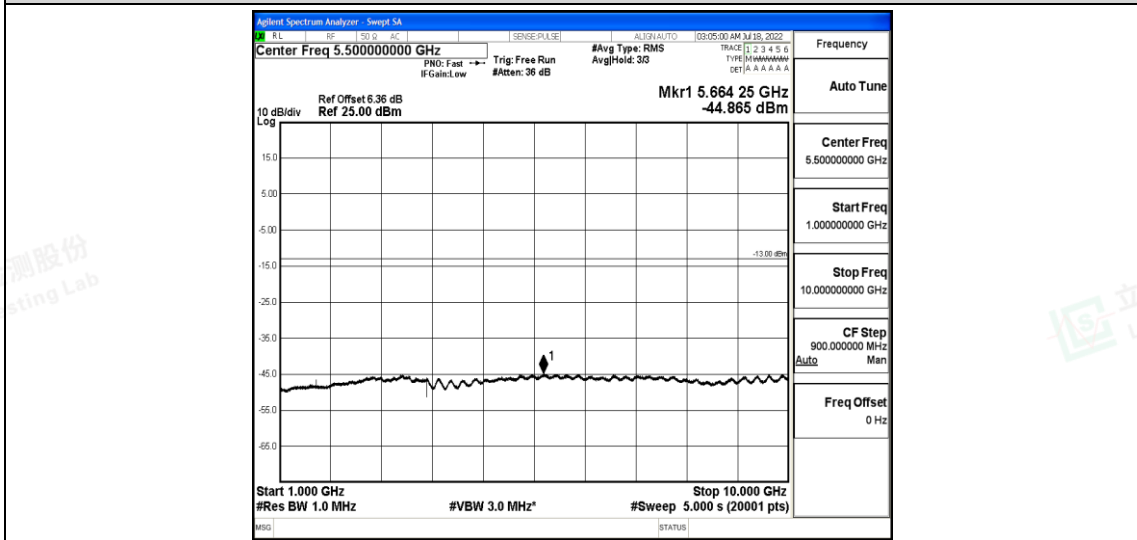

Band26-5MHz-QPSK-26815-1RB#0-Range4:1000~10000MHz

Band26-5MHz-QPSK-26915-1RB#0-Range1:0.009~0.15MHz