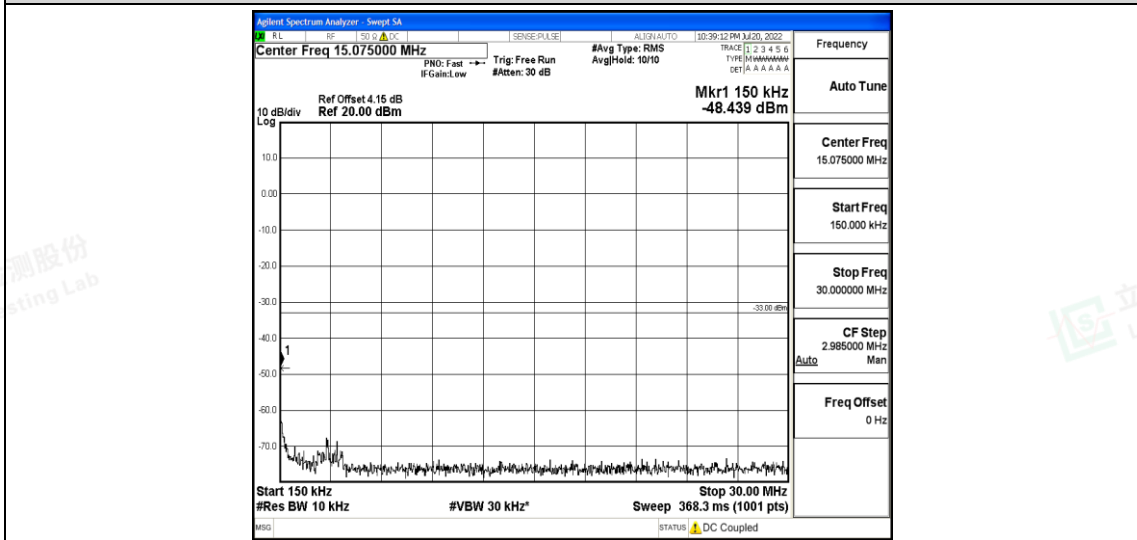

Band26-3MHz-16QAM-27025-1RB#0-Range2:0.15~30MHz

Band26-3MHz-16QAM-27025-1RB#0-Range3:30~1000MHz