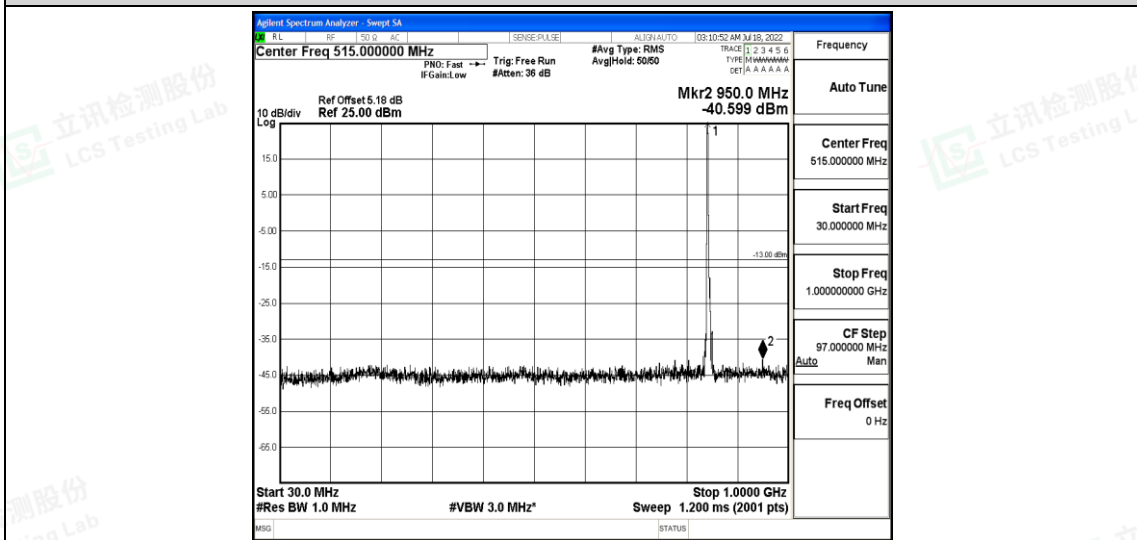

Band26-5MHz-16QAM-27015-1RB#0-Range3:30~1000MHz

Band26-5MHz-16QAM-27015-1RB#0-Range4:1000~10000MHz