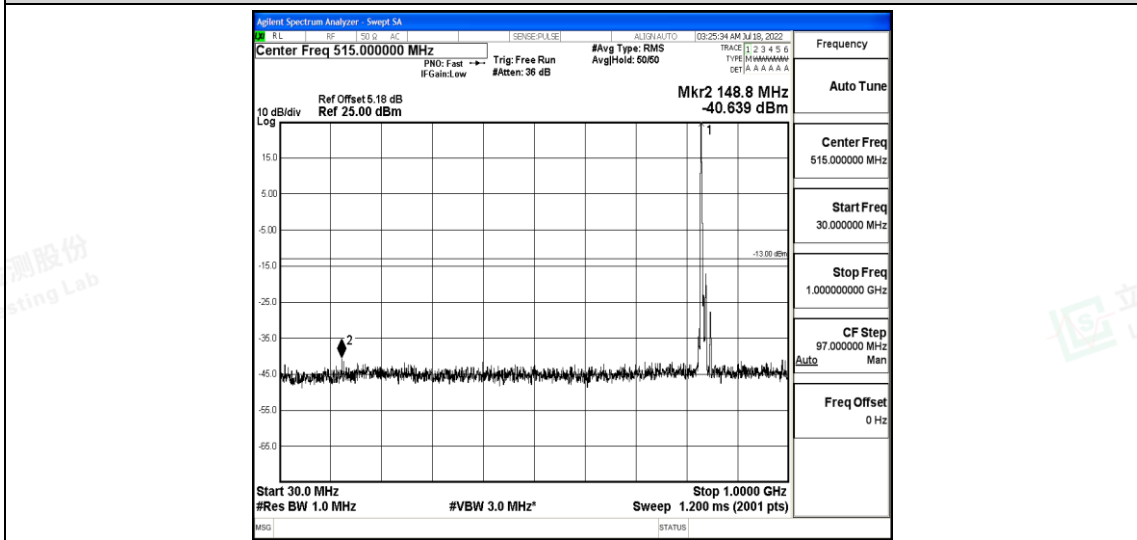

Band26-10MHz-16QAM-26915-1RB#0-Range3:30~1000MHz

Band26-10MHz-16QAM-26915-1RB#0-Range4:1.000~10000MHz