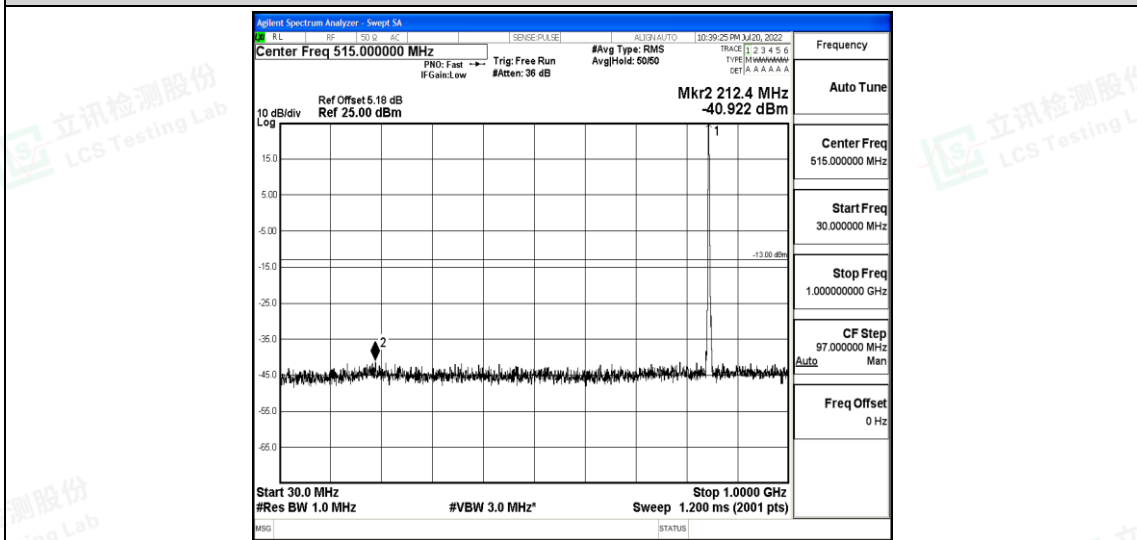

Band26-3MHz-16QAM-27025-1RB#0-Range3:30~1000MHz

Band26-3MHz-16QAM-27025-1RB#0-Range4:1000~10000MHz