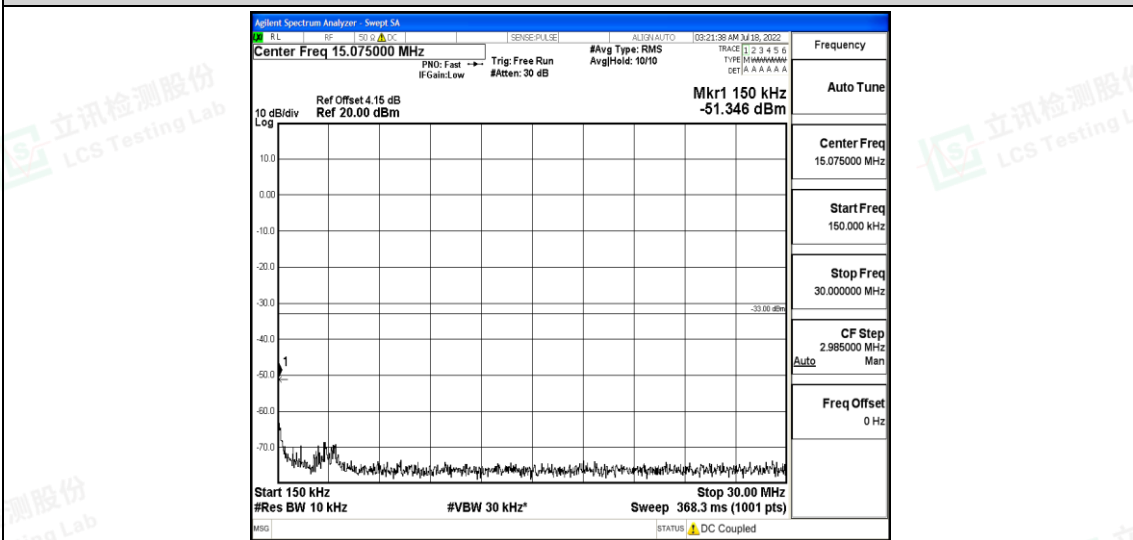

Band26-10MHz-QPSK-26840-1RB#0-Range3:30~1000MHz

Shenzhen LCS Compliance Testing Laboratory Ltd.
 Add: 101, 201 Bldg A & 301 Bldg C, Juji Industrial Park Yabianxueziwei, Shajing Street, Baoan District, Shenzhen, 518000, China
 Tel: +(86) 0755-82591330 | E-mail: webmaster@lcs-cert.com | Web: www.lcs-cert.com
 Scan code to check authenticity