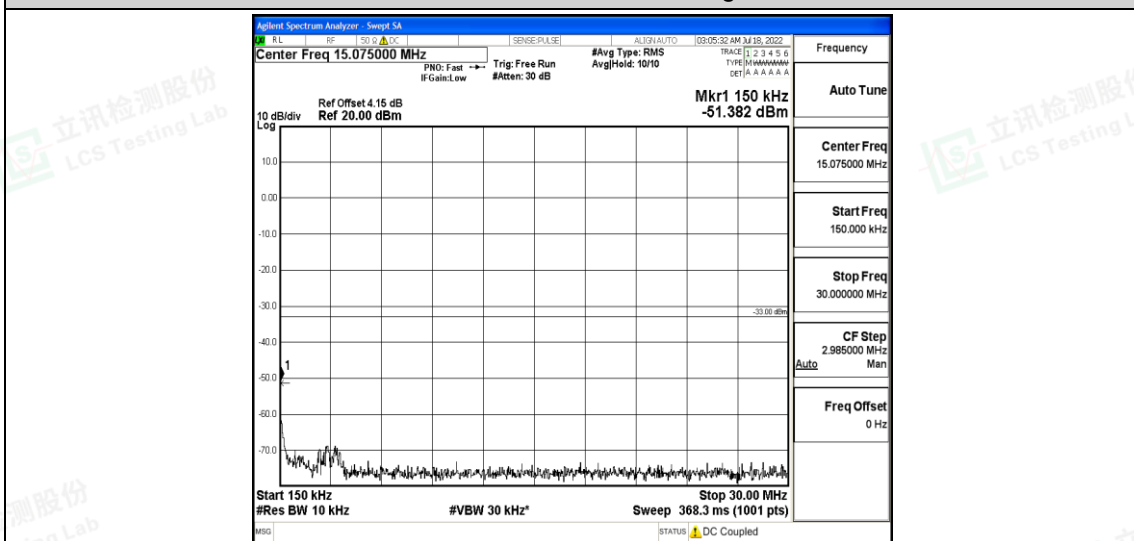

Band26-5MHz-16QAM-26815-1RB#0-Range2:0.15~30MHz

Band26-5MHz-16QAM-26815-1RB#0-Range3:30~1000MHz

Shenzhen LCS Compliance Testing Laboratory Ltd.
Add: 101, 201 Bldg A & 301 Bldg C, Juji Industrial Park Yabianxueziwei, Shajing Street, Baoan District, Shenzhen, 518000, China
Tel: +(86) 0755-82591330 | E-mail: webmaster@lcs-cert.com | Web: www.lcs-cert.com
Scan code to check authenticity