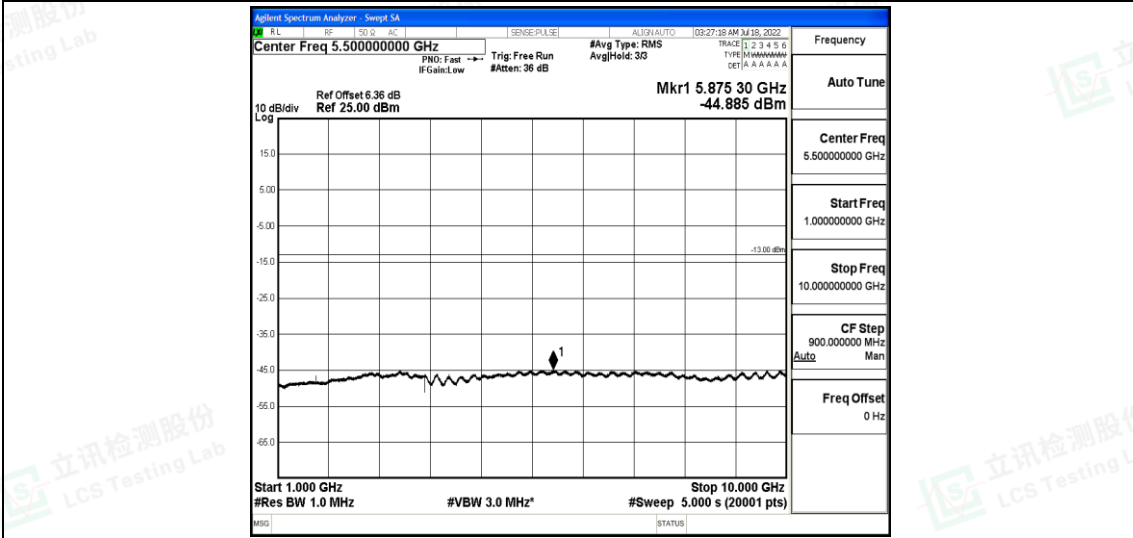

Band26-10MHz-QPSK-26990-1RB#0-Range4:1000~10000MHz

Band26-10MHz-16QAM-26840-1RB#0-Range1:0.009~0.15MHz