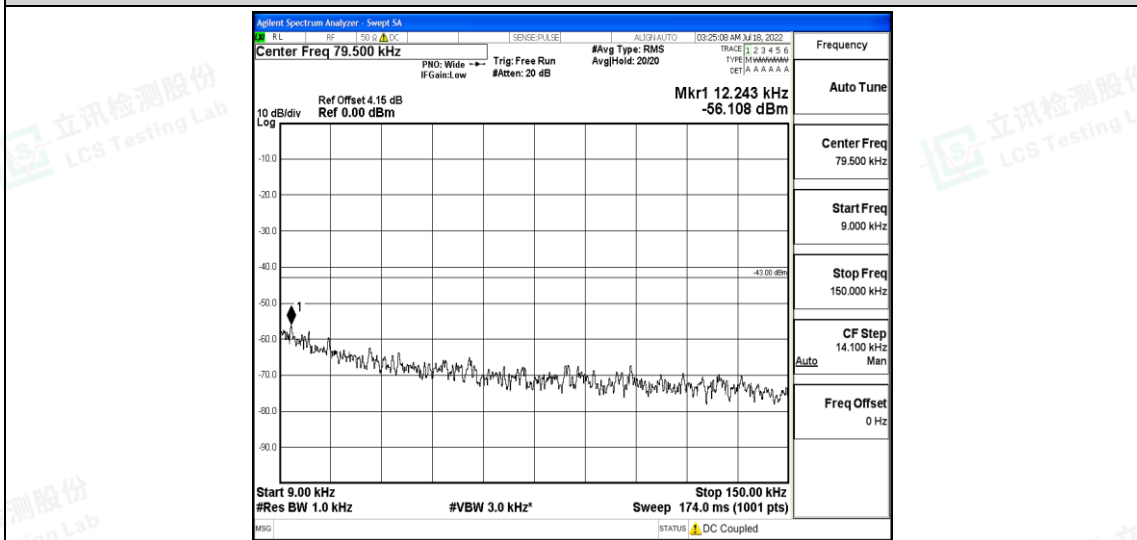

Band26-10MHz-16QAM-26915-1RB#0-Range1: 0.009~0.15MHz

Band26-10MHz-16QAM-26915-1RB#0-Range2: 0.15~30MHz

Shenzhen LCS Compliance Testing Laboratory Ltd.
Add: 101, 201 Bldg A & 301 Bldg C, Juji Industrial Park Yabianxueziwei, Shajing Street, Baoan District, Shenzhen, 518000, China
Tel: +(86) 0755-82591330 | E-mail: webmaster@lcs-cert.com | Web: www.lcs-cert.com
Scan code to check authenticity