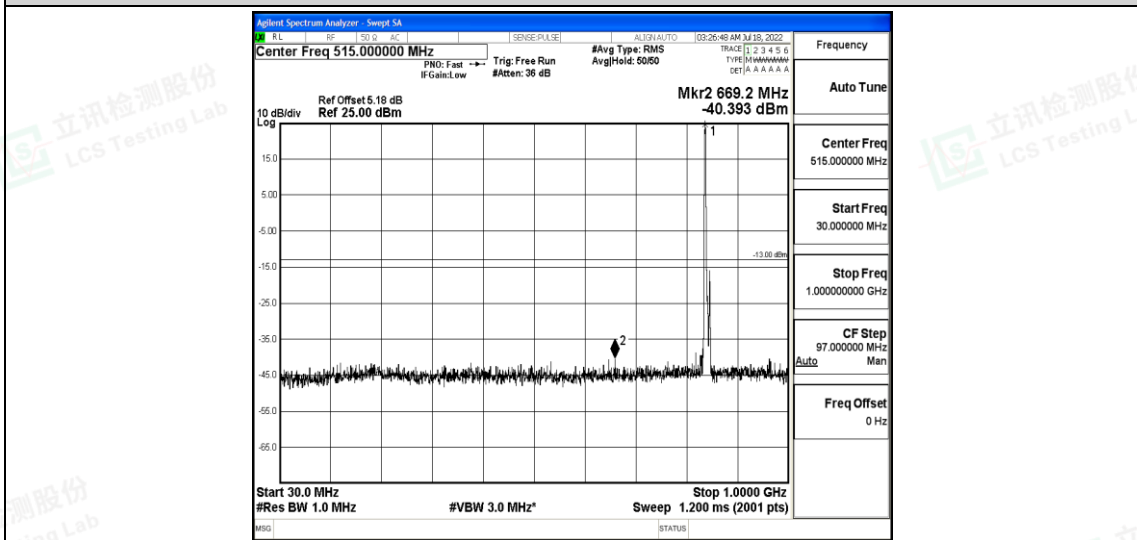

Band26-10MHz-QPSK-26990-1RB#0-Range3:30~1000MHz

Band26-10MHz-QPSK-26990-1RB#0-Range4:1000~10000MHz