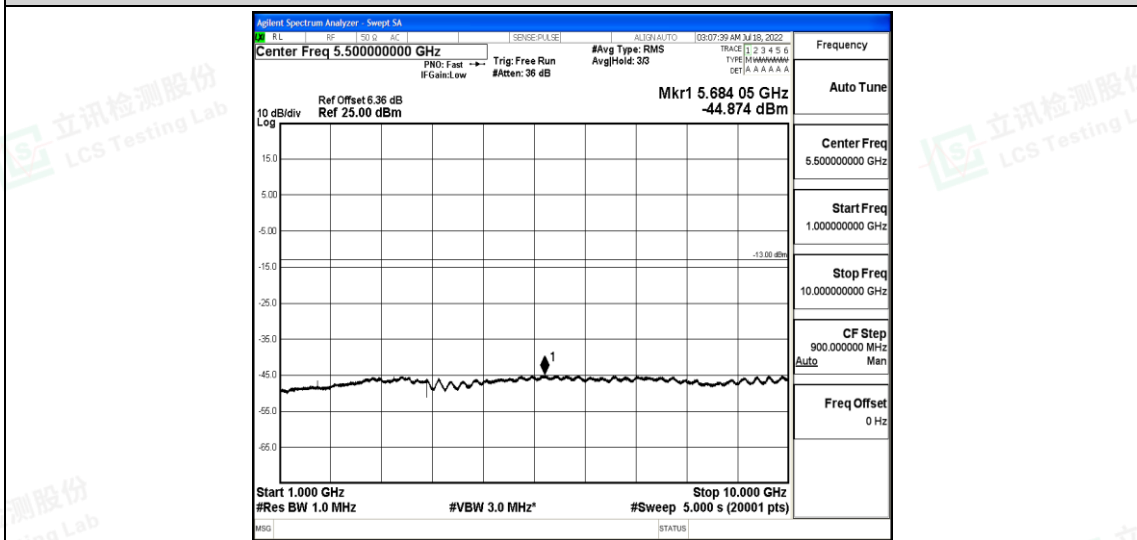

Band26-5MHz-QPSK-26915-1RB#0-Range4:1000~10000MHz

Band26-5MHz-QPSK-27015-1RB#0-Range1:0.009~0.15MHz

Shenzhen LCS Compliance Testing Laboratory Ltd.
 Add: 101, 201 Bldg A & 301 Bldg C, Juji Industrial Park Yabianxueziwei, Shajing Street, Baoan District, Shenzhen, 518000, China
 Tel: +(86) 0755-82591330 | E-mail: webmaster@lcs-cert.com | Web: www.lcs-cert.com
 Scan code to check authenticity