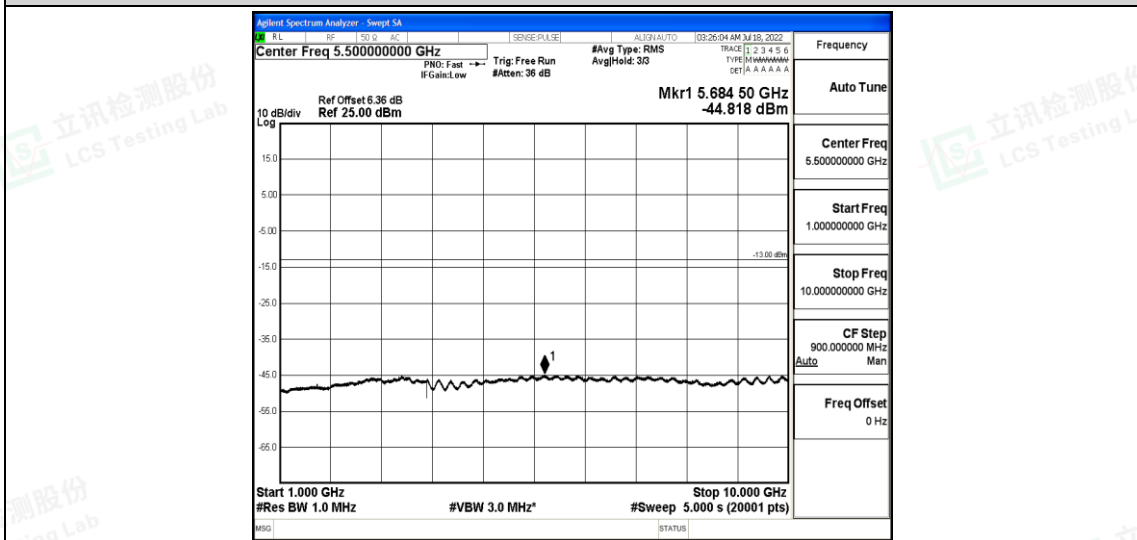

Band26-10MHz-16QAM-26915-1RB#0-Range4:1.000~10000MHz

Band26-10MHz-16QAM-26990-1RB#0-Range1:0.009~0.15MHz

Shenzhen LCS Compliance Testing Laboratory Ltd.
Add: 101, 201 Bldg A & 301 Bldg C, Juji Industrial Park Yabianxueziwei, Shajing Street, Baoan District, Shenzhen, 518000, China
Tel: +(86) 0755-82591330 | E-mail: webmaster@lcs-cert.com | Web: www.lcs-cert.com
Scan code to check authenticity