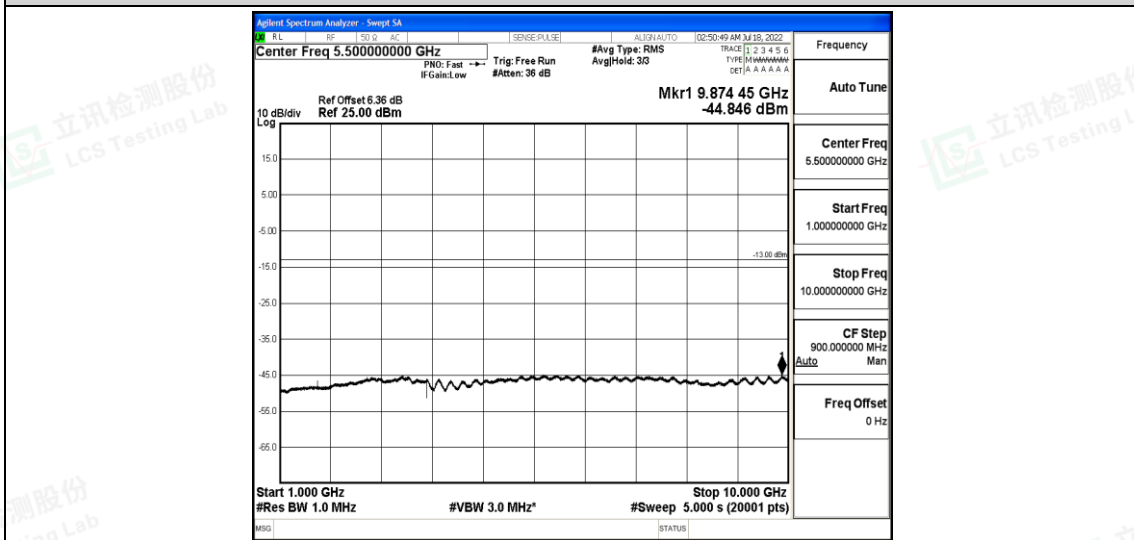

Band26-3MHz-16QAM-26915-1RB#0-Range4:1000~10000MHz

Band26-3MHz-16QAM-27025-1RB#0-Range1:0.009~0.15MHz

Shenzhen LCS Compliance Testing Laboratory Ltd.
Add: 101, 201 Bldg A & 301 Bldg C, Juji Industrial Park Yabianxueziwei, Shajing Street, Baoan District, Shenzhen, 518000, China
Tel: +(86) 0755-82591330 | E-mail: webmaster@lcs-cert.com | Web: www.lcs-cert.com
Scan code to check authenticity