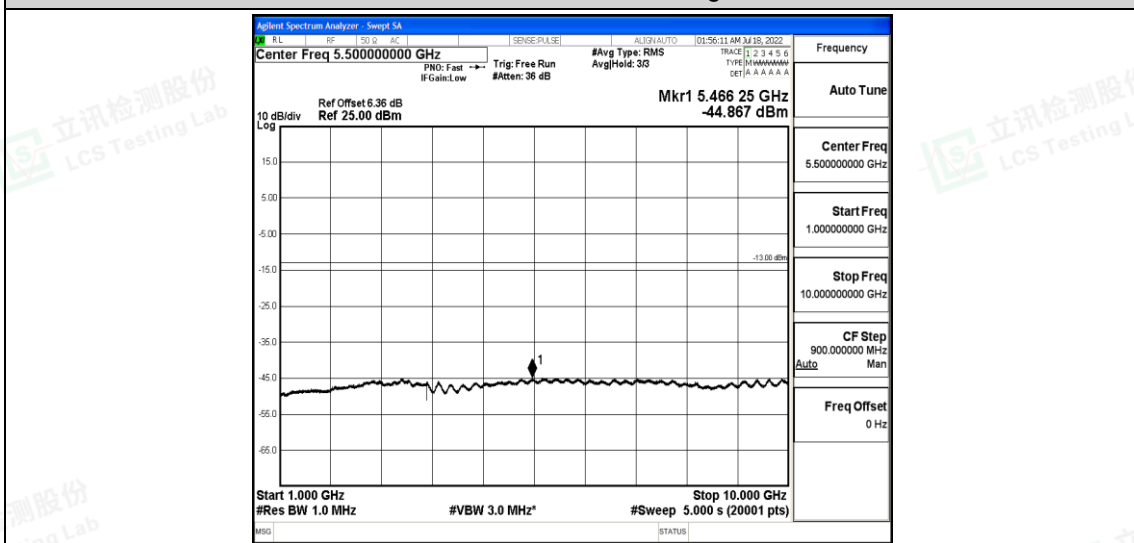

Band26-1.4MHz-16QAM-26915-1RB#0-Range4:1000~10000MHz

Band26-1.4MHz-16QAM-27033-1RB#0-Range1:0.009~0.15MHz

Shenzhen LCS Compliance Testing Laboratory Ltd.
Add: 101, 201 Bldg A & 301 Bldg C, Juji Industrial Park Yabianxueziwei, Shajing Street, Baoan District, Shenzhen, 518000, China
Tel: +(86) 0755-82591330 | E-mail: webmaster@lcs-cert.com | Web: www.lcs-cert.com
Scan code to check authenticity