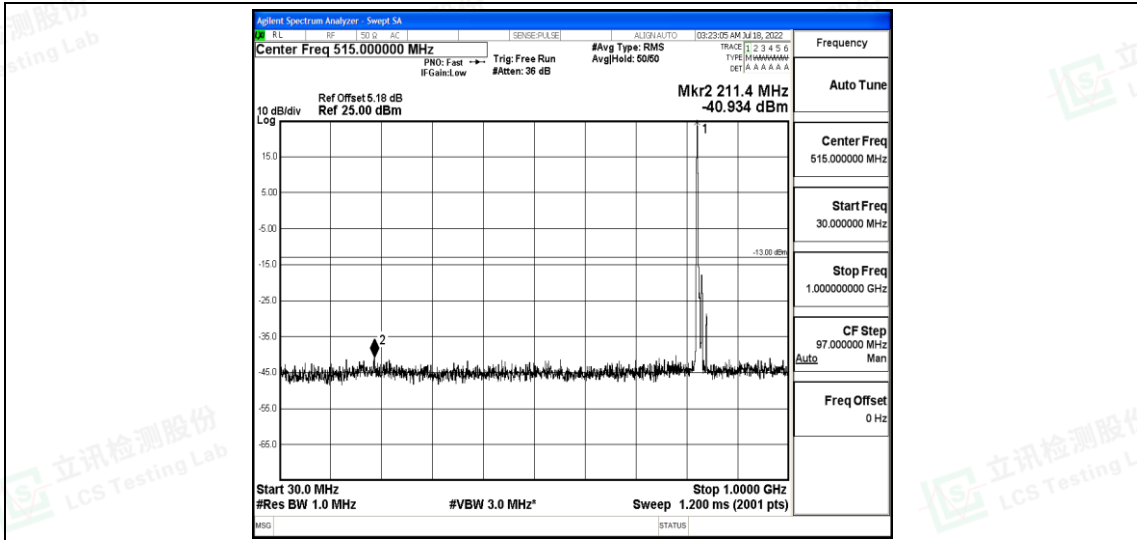

Band26-10MHz-16QAM-26840-1RB#0-Range3:30~1000MHz

Band26-10MHz-16QAM-26840-1RB#0-Range4: 1000~10000MHz