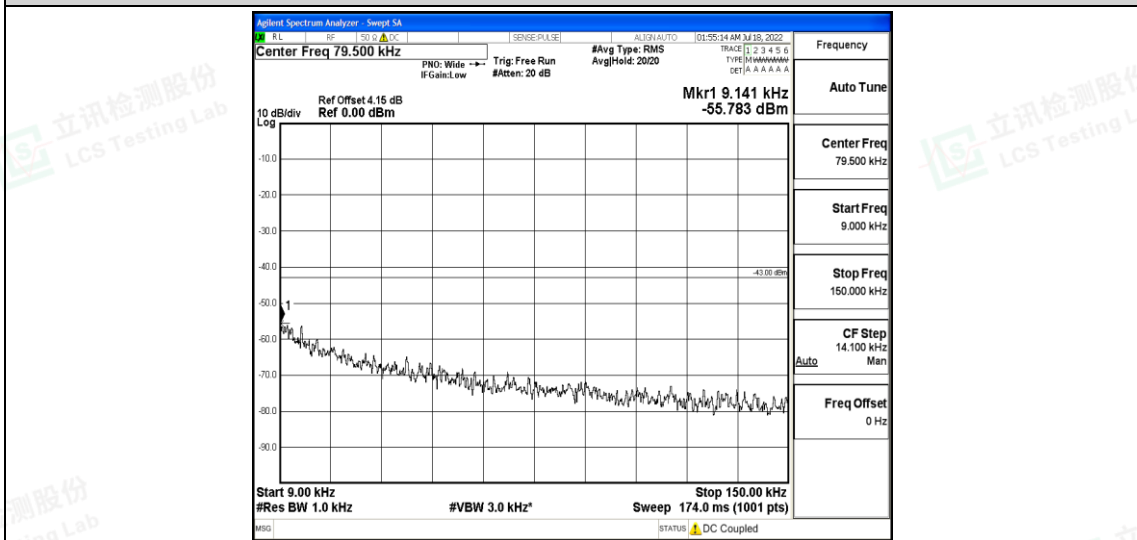

Band26-1.4MHz-16QAM-26915-1RB#0-Range1:0.009~0.15MHz

Band26-1.4MHz-16QAM-26915-1RB#0-Range2:0.15~30MHz

Shenzhen LCS Compliance Testing Laboratory Ltd.
Add: 101, 201 Bldg A & 301 Bldg C, Juji Industrial Park Yabianxueziwei, Shajing Street, Baoan District, Shenzhen, 518000, China
Tel: +(86) 0755-82591330 | E-mail: webmaster@lcs-cert.com | Web: www.lcs-cert.com
Scan code to check authenticity