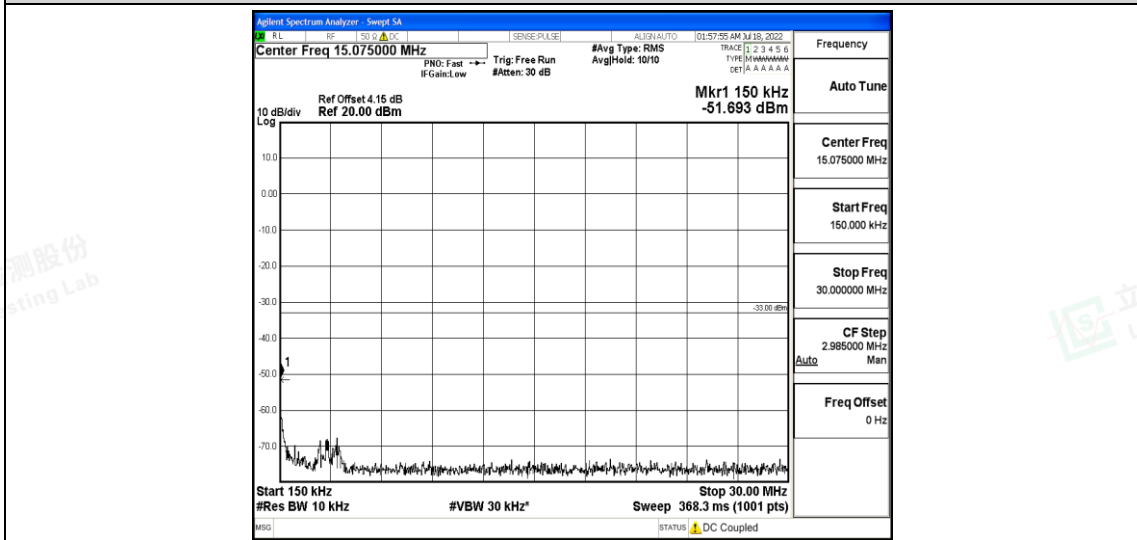

Band26-1.4MHz-16QAM-27033-1RB#0-Range2:0.15~30MHz

Band26-1.4MHz-16QAM-27033-1RB#0-Range3:30~1000MHz