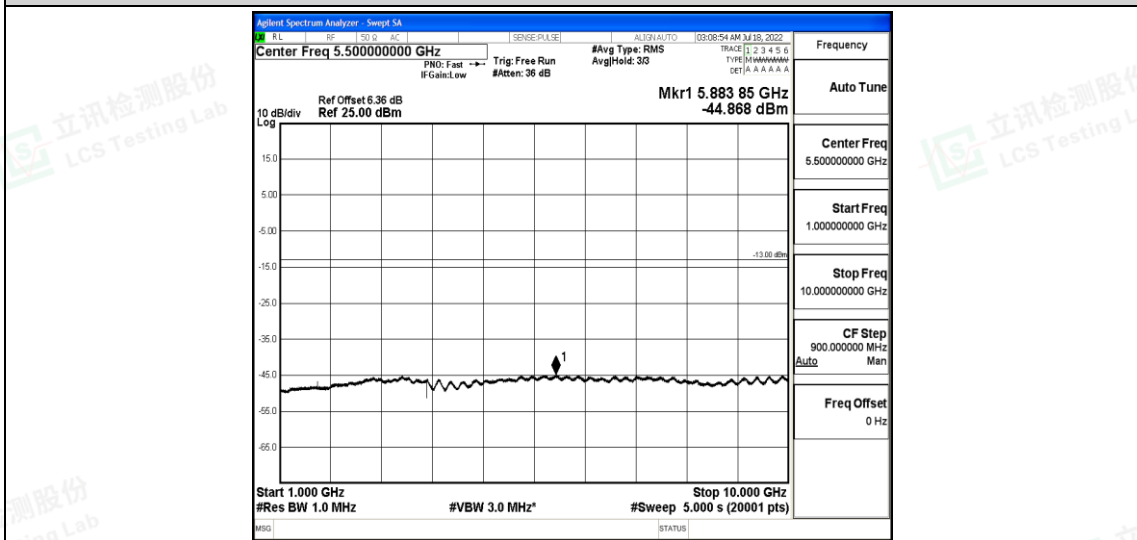

Band26-5MHz-16QAM-26915-1RB#0-Range4:1000~10000MHz

Band26-5MHz-16QAM-27015-1RB#0-Range1:0.009~0.15MHz

Shenzhen LCS Compliance Testing Laboratory Ltd.
Add: 101, 201 Bldg A & 301 Bldg C, Juji Industrial Park Yabianxueziwei, Shajing Street, Baoan District, Shenzhen, 518000, China
Tel: +(86) 0755-82591330 | E-mail: webmaster@lcs-cert.com | Web: www.lcs-cert.com
Scan code to check authenticity