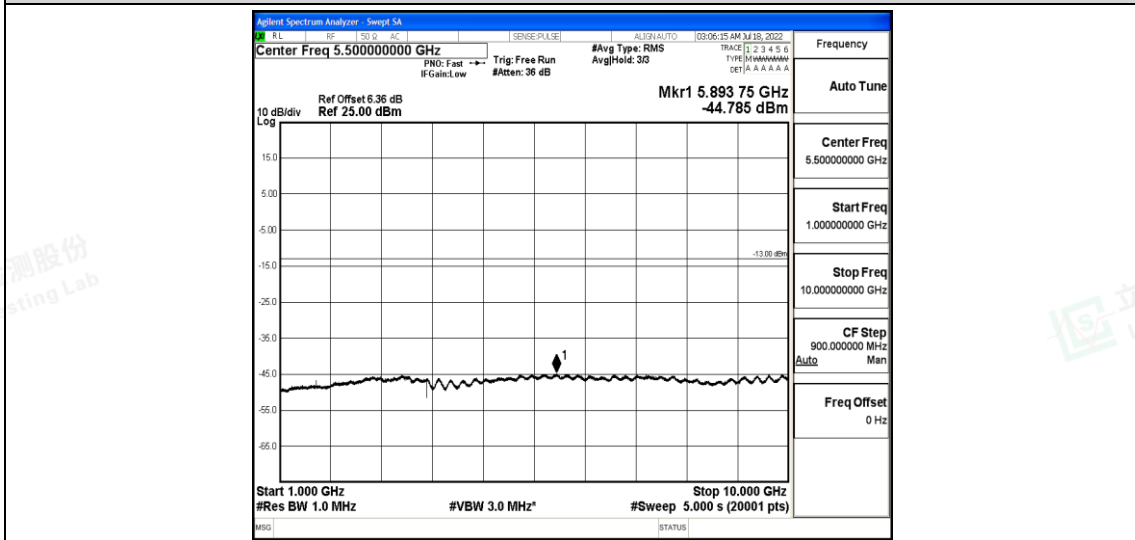

Band26-5MHz-16QAM-26815-1RB#0-Range4:1000~10000MHz

Band26-5MHz-16QAM-26915-1RB#0-Range1:0.009~0.15MHz