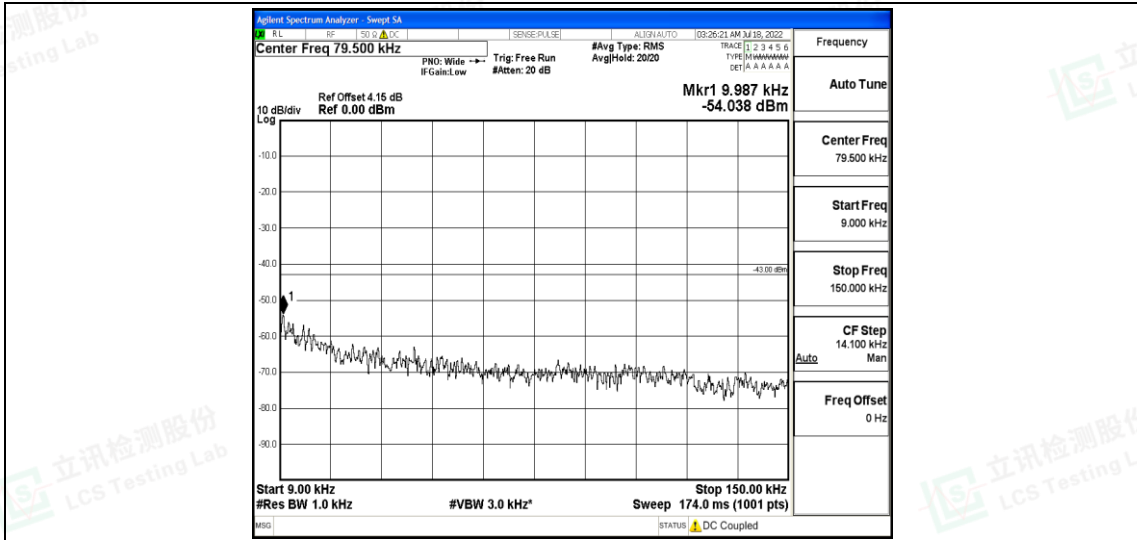

Band26-10MHz-QPSK-26915-1RB#0-Range3:30~1000MHz

Band26-10MHz-QPSK-26915-1RB#0-Range4:1000~10000MHz

Band26-10MHz-QPSK-26990-1RB#0-Range1:0.009~0.15MHz

Shenzhen LCS Compliance Testing Laboratory Ltd.
 Add: 101, 201 Bldg A & 301 Bldg C, Juji Industrial Park Yabianxueziwei, Shajing Street, Baoan District, Shenzhen, 518000, China
 Tel: +(86) 0755-82591330 | E-mail: webmaster@lcs-cert.com | Web: www.lcs-cert.com
 Scan code to check authenticity