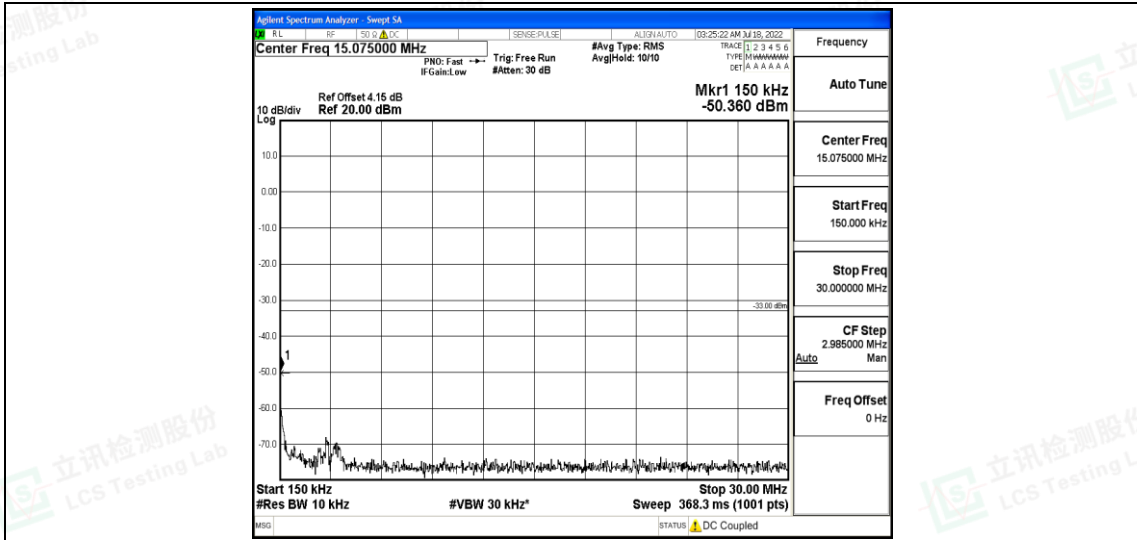

Band26-10MHz-16QAM-26840-1RB#0-Range4: 1000~10000MHz

Band26-10MHz-16QAM-26915-1RB#0-Range1: 0.009~0.15MHz

Band26-10MHz-16QAM-26915-1RB#0-Range2: 0.15~30MHz

Shenzhen LCS Compliance Testing Laboratory Ltd.
 Add: 101, 201 Bldg A & 301 Bldg C, Juji Industrial Park Yabianxueziwei, Shajing Street, Baoan District, Shenzhen, 518000, China
 Tel: +(86) 0755-82591330 | E-mail: webmaster@lcs-cert.com | Web: www.lcs-cert.com
 Scan code to check authenticity