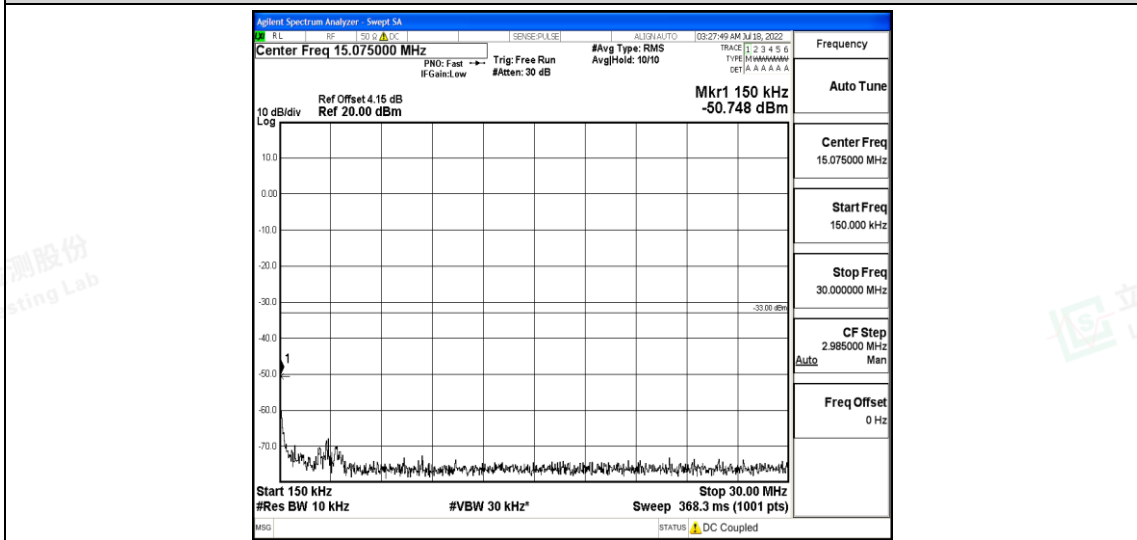

Band26-10MHz-16QAM-26990-1RB#0-Range2:0.15~30MHz

Band26-10MHz-16QAM-26990-1RB#0-Range3:30~1000MHz