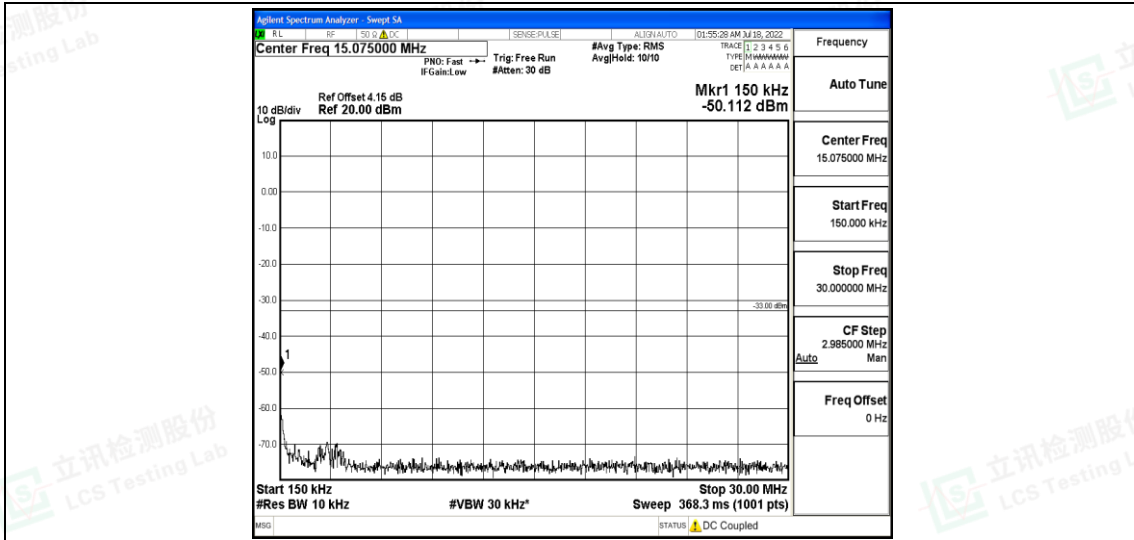

Band26-1.4MHz-16QAM-26797-1RB#0-Range4:1000~10000MHz

Band26-1.4MHz-16QAM-26915-1RB#0-Range1:0.009~0.15MHz

Band26-1.4MHz-16QAM-26915-1RB#0-Range2:0.15~30MHz

Shenzhen LCS Compliance Testing Laboratory Ltd.
 Add: 101, 201 Bldg A & 301 Bldg C, Juji Industrial Park Yabianxueziwei, Shajing Street, Baoan District, Shenzhen, 518000, China
 Tel: +(86) 0755-82591330 | E-mail: webmaster@lcs-cert.com | Web: www.lcs-cert.com
 Scan code to check authenticity