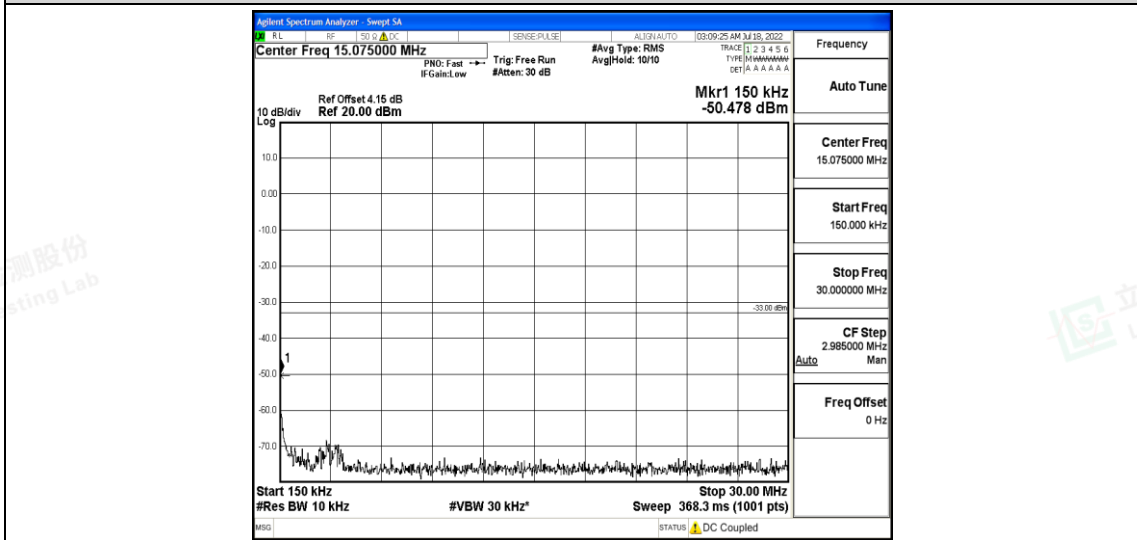

Band26-5MHz-QPSK-27015-1RB#0-Range2:0.15~30MHz

Band26-5MHz-QPSK-27015-1RB#0-Range3:30~1000MHz