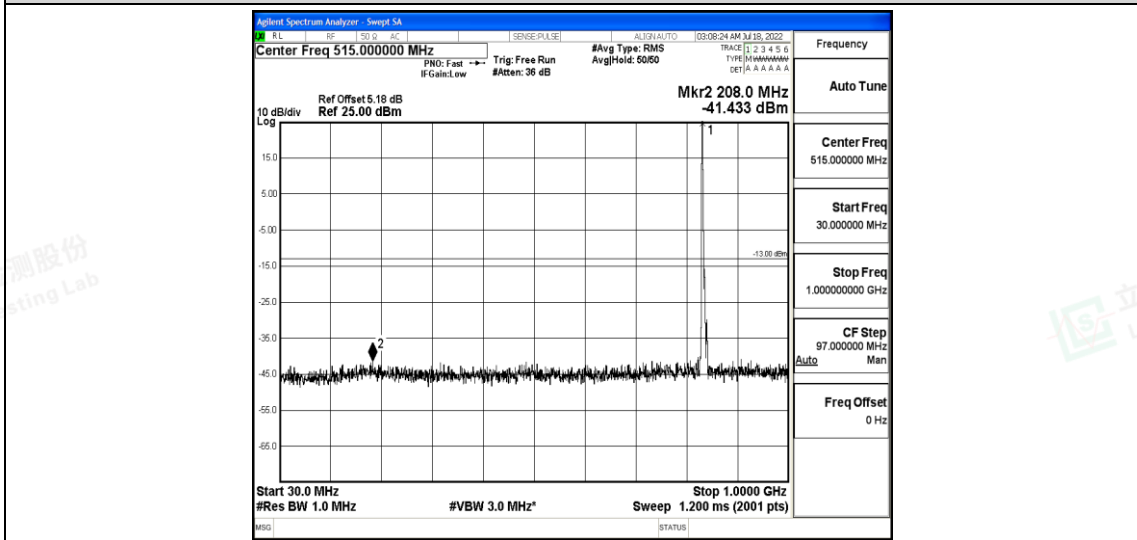

Band26-5MHz-16QAM-26915-1RB#0-Range3:30~1000MHz

Band26-5MHz-16QAM-26915-1RB#0-Range4:1000~10000MHz