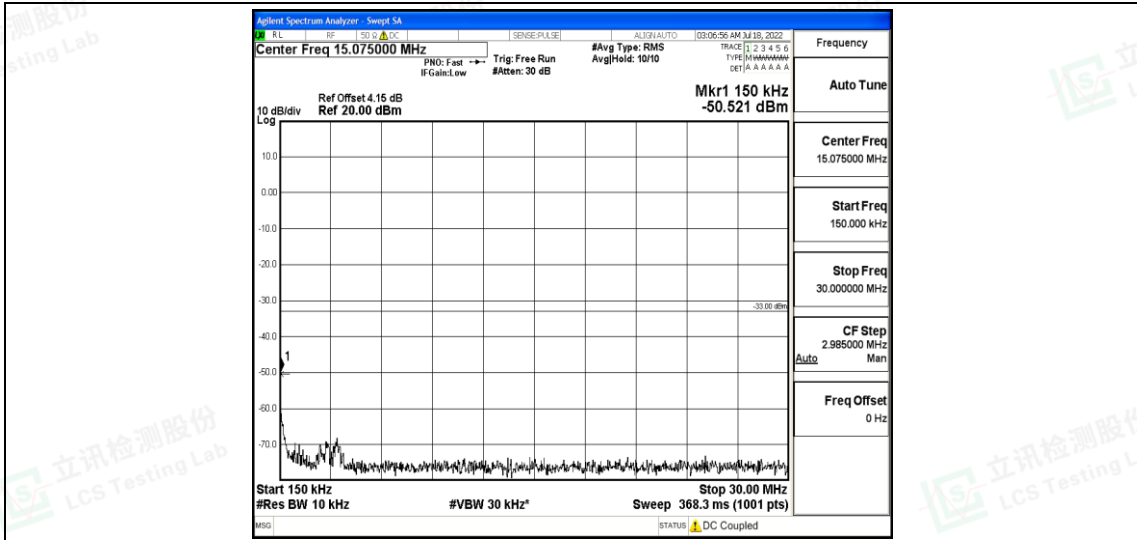

Band26-5MHz-QPSK-26915-1RB#0-Range2:0.15~30MHz

Band26-5MHz-QPSK-26915-1RB#0-Range3:30~1000MHz