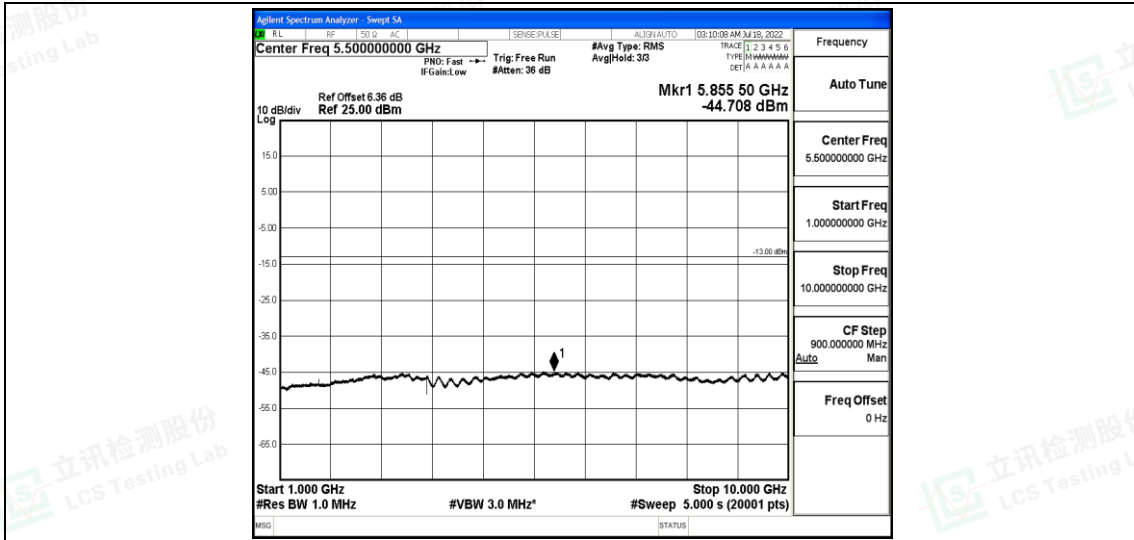

Band26-5MHz-QPSK-27015-1RB#0-Range4:1000~10000MHz

Band26-5MHz-16QAM-26815-1RB#0-Range1:0.009~0.15MHz