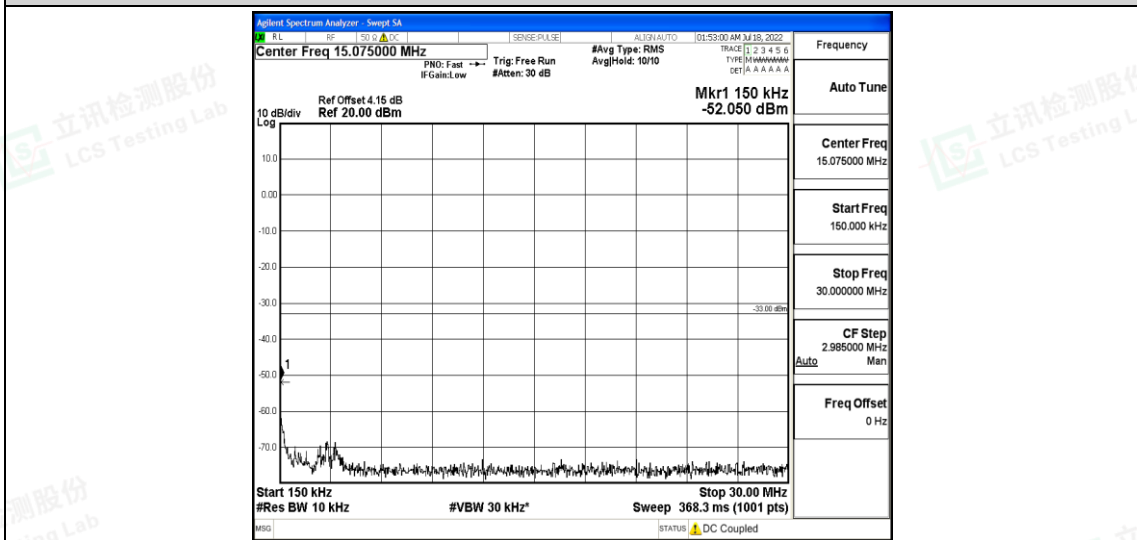

Band26-1.4MHz-QPSK-27033-1RB#0-Range2:0.15~30MHz

Band26-1.4MHz-QPSK-27033-1RB#0-Range3:30~1000MHz

Band26-1.4MHz-QPSK-27033-1RB#0-Range4:1000~10000MHz

Shenzhen LCS Compliance Testing Laboratory Ltd.
 Add: 101, 201 Bldg A & 301 Bldg C, Juji Industrial Park Yabianxueziwei, Shajing Street, Baoan District, Shenzhen, 518000, China
 Tel: +(86) 0755-82591330 | E-mail: webmaster@lcs-cert.com | Web: www.lcs-cert.com
 Scan code to check authenticity

Band26-1.4MHz-16QAM-26797-1RB#0-Range1:0.009~0.15MHz

Band26-1.4MHz-16QAM-26797-1RB#0-Range2:0.15~30MHz

Band26-1.4MHz-16QAM-26797-1RB#0-Range3:30~1000MHz

Shenzhen LCS Compliance Testing Laboratory Ltd.
 Add: 101, 201 Bldg A & 301 Bldg C, Juji Industrial Park Yabianxueziwei, Shajing Street, Baoan District, Shenzhen, 518000, China
 Tel: +(86) 0755-82591330 | E-mail: webmaster@lcs-cert.com | Web: www.lcs-cert.com
 Scan code to check authenticity