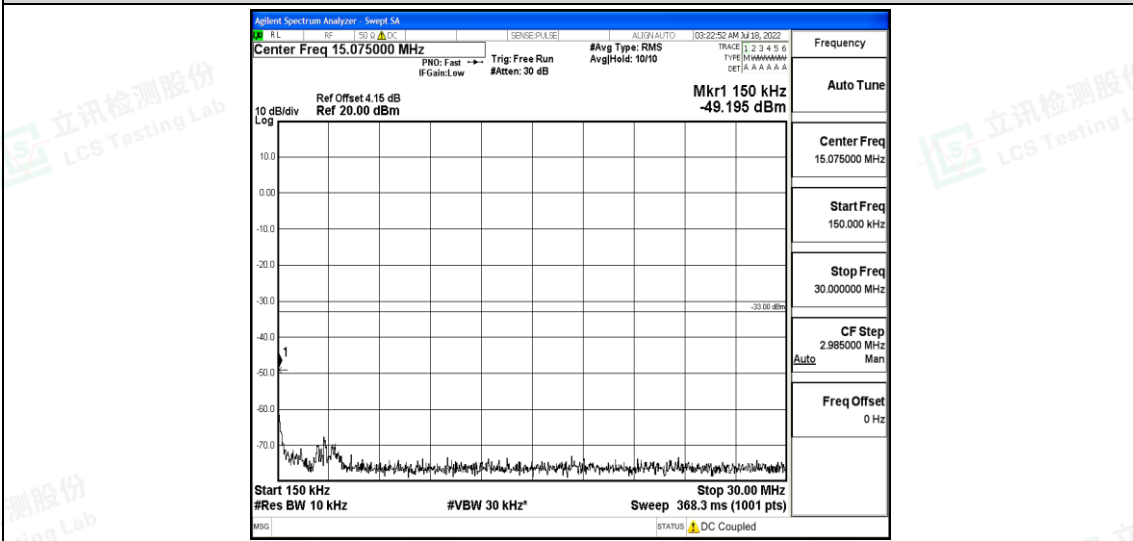

Band26-10MHz-16QAM-26840-1RB#0-Range2:0.15~30MHz

Band26-10MHz-16QAM-26840-1RB#0-Range3:30~1000MHz

Shenzhen LCS Compliance Testing Laboratory Ltd.
Add: 101, 201 Bldg A & 301 Bldg C, Juji Industrial Park Yabianxueziwei, Shajing Street, Baoan District, Shenzhen, 518000, China
Tel: +(86) 0755-82591330 | E-mail: webmaster@lcs-cert.com | Web: www.lcs-cert.com
Scan code to check authenticity