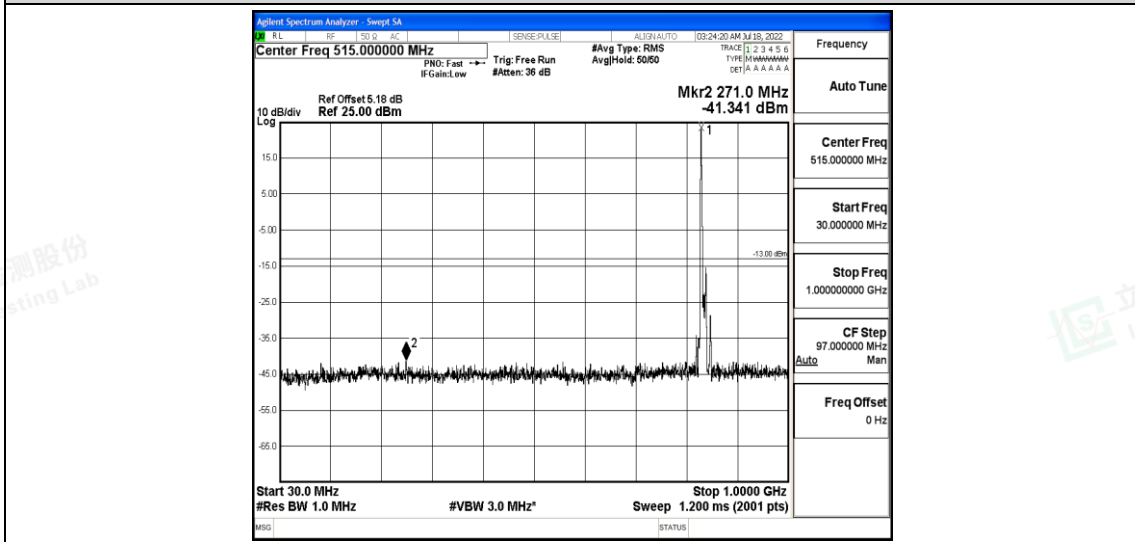

Band26-10MHz-QPSK-26915-1RB#0-Range3:30~1000MHz

Band26-10MHz-QPSK-26915-1RB#0-Range4:1000~10000MHz