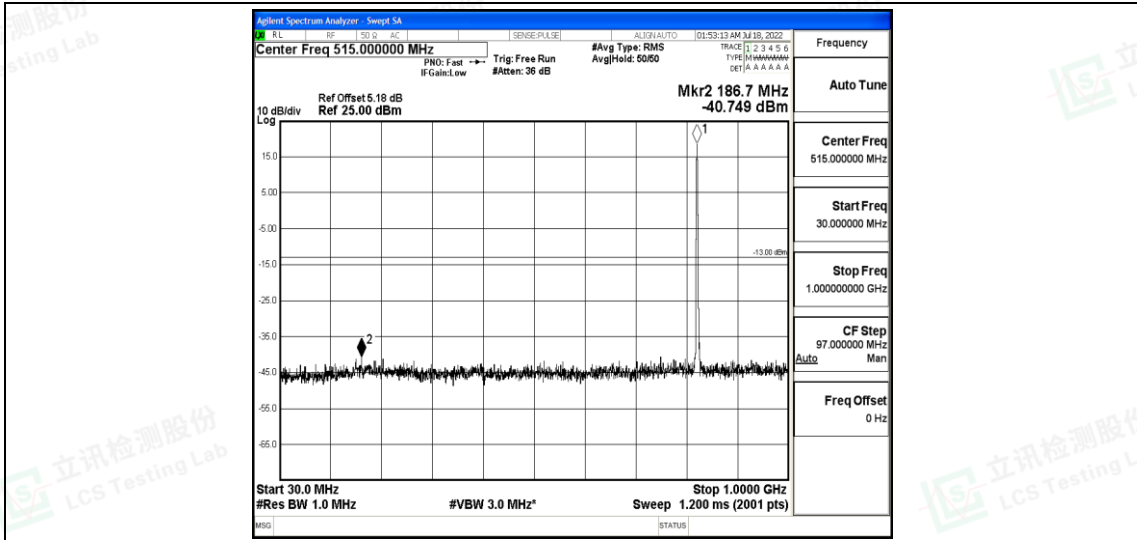

Band26-1.4MHz-16QAM-26797-1RB#0-Range1:0.009~0.15MHz

Band26-1.4MHz-16QAM-26797-1RB#0-Range2:0.15~30MHz

Band26-1.4MHz-16QAM-26797-1RB#0-Range3:30~1000MHz

Shenzhen LCS Compliance Testing Laboratory Ltd.
 Add: 101, 201 Bldg A & 301 Bldg C, Juji Industrial Park Yabianxueziwei, Shajing Street, Baoan District, Shenzhen, 518000, China
 Tel: +(86) 0755-82591330 | E-mail: webmaster@lcs-cert.com | Web: www.lcs-cert.com
 Scan code to check authenticity