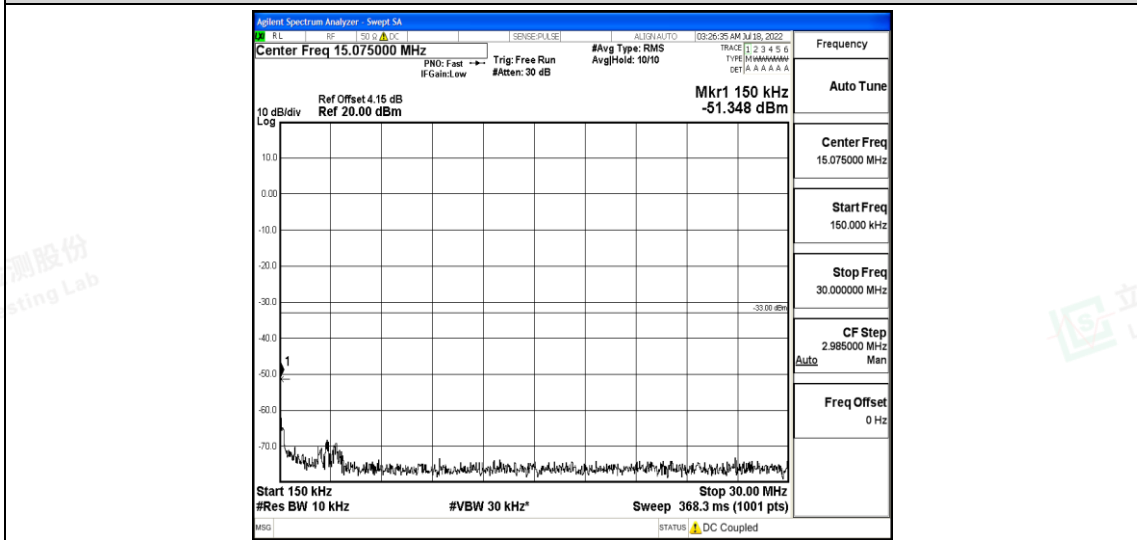

Band26-10MHz-QPSK-26990-1RB#0-Range2:0.15~30MHz

Band26-10MHz-QPSK-26990-1RB#0-Range3:30~1000MHz