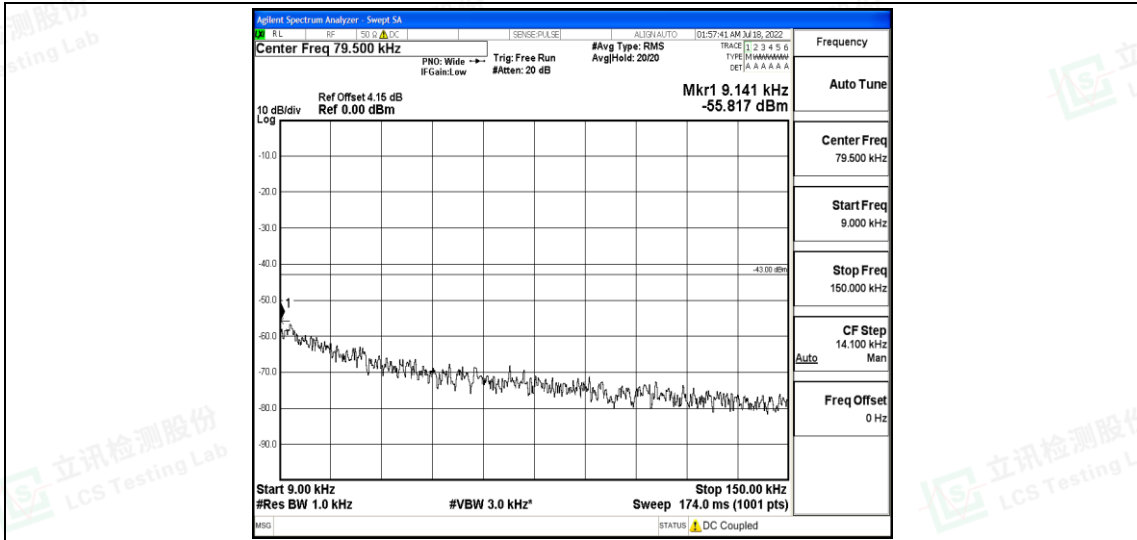

Band26-1.4MHz-16QAM-26915-1RB#0-Range3:30~1000MHz

Band26-1.4MHz-16QAM-26915-1RB#0-Range4:1000~10000MHz

Band26-1.4MHz-16QAM-27033-1RB#0-Range1:0.009~0.15MHz

Shenzhen LCS Compliance Testing Laboratory Ltd.
 Add: 101, 201 Bldg A & 301 Bldg C, Juji Industrial Park Yabianxueziwei, Shajing Street, Baoan District, Shenzhen, 518000, China
 Tel: +(86) 0755-82591330 | E-mail: webmaster@lcs-cert.com | Web: www.lcs-cert.com
 Scan code to check authenticity