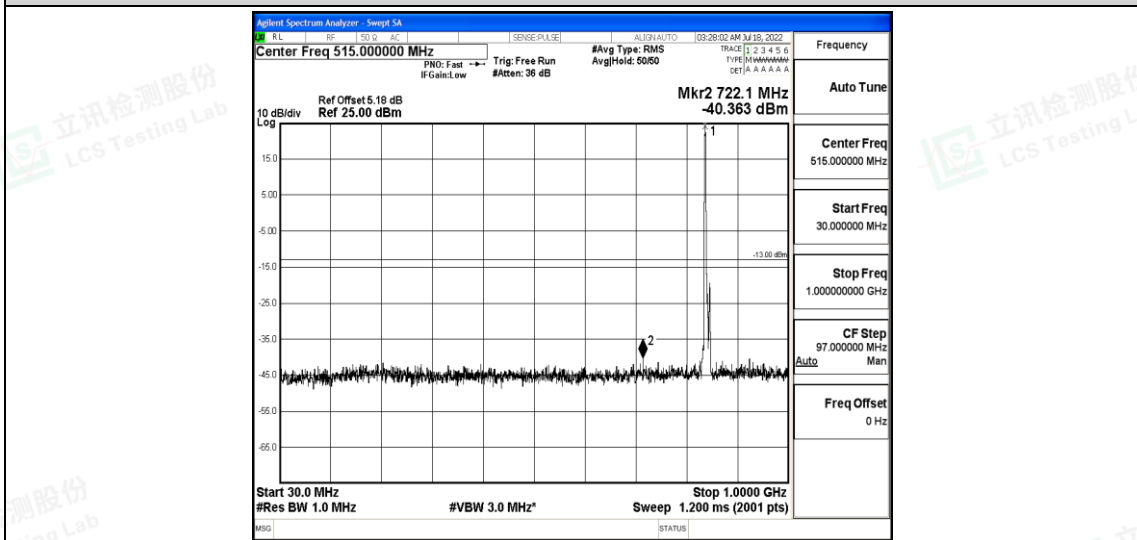

Band26-10MHz-16QAM-26990-1RB#0-Range3:30~1000MHz

Band26-10MHz-16QAM-26990-1RB#0-Range4:1000~10000MHz

Shenzhen LCS Compliance Testing Laboratory Ltd.
Add: 101, 201 Bldg A & 301 Bldg C, Juji Industrial Park Yabianxueziwei, Shajing Street, Baoan District, Shenzhen, 518000, China
Tel: +(86) 0755-82591330 | E-mail: webmaster@lcs-cert.com | Web: www.lcs-cert.com
Scan code to check authenticity