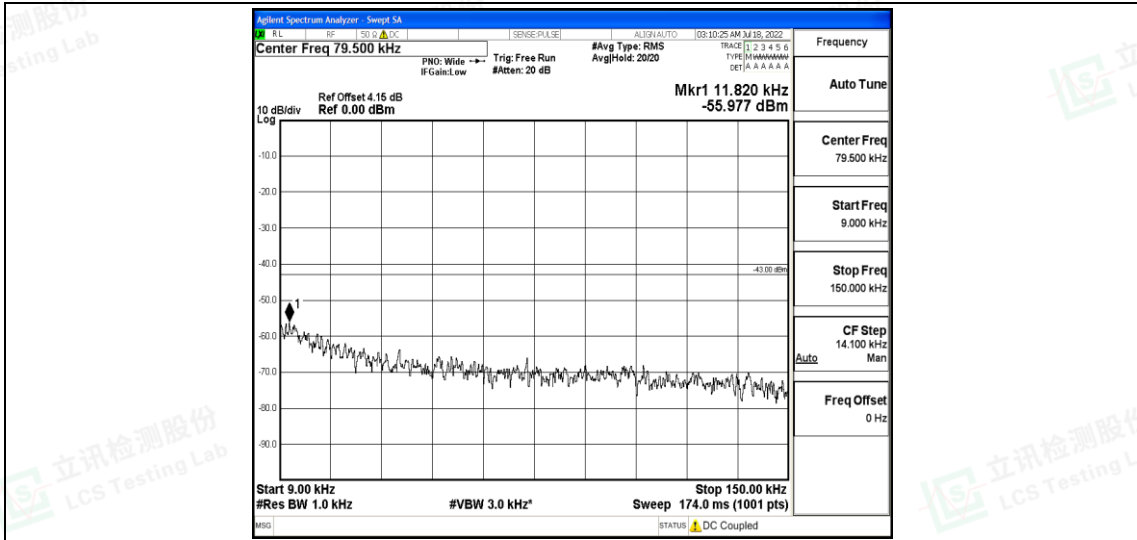

Band26-5MHz-16QAM-26915-1RB#0-Range3:30~1000MHz

Band26-5MHz-16QAM-26915-1RB#0-Range4:1000~10000MHz

Band26-5MHz-16QAM-27015-1RB#0-Range1:0.009~0.15MHz

Shenzhen LCS Compliance Testing Laboratory Ltd.
 Add: 101, 201 Bldg A & 301 Bldg C, Juji Industrial Park Yabianxueziwei, Shajing Street, Baoan District, Shenzhen, 518000, China
 Tel: +(86) 0755-82591330 | E-mail: webmaster@lcs-cert.com | Web: www.lcs-cert.com
 Scan code to check authenticity