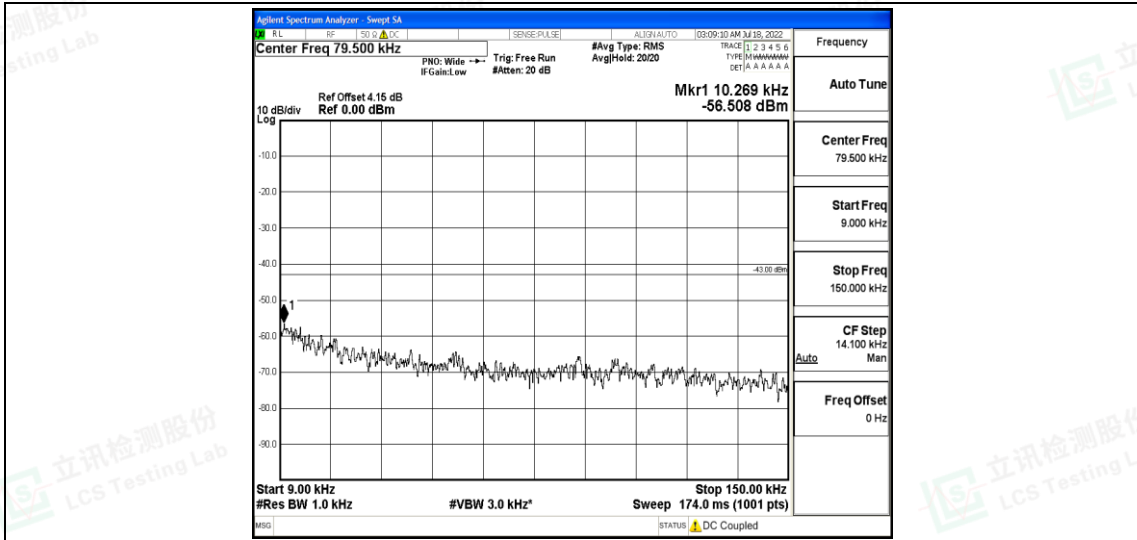

Band26-5MHz-QPSK-26915-1RB#0-Range4:1000~10000MHz

Band26-5MHz-QPSK-27015-1RB#0-Range1:0.009~0.15MHz

Shenzhen LCS Compliance Testing Laboratory Ltd.
 Add: 101, 201 Bldg A & 301 Bldg C, Juji Industrial Park Yabianxueziwei, Shajing Street, Baoan District, Shenzhen, 518000, China
 Tel: +(86) 0755-82591330 | E-mail: webmaster@lcs-cert.com | Web: www.lcs-cert.com
 Scan code to check authenticity