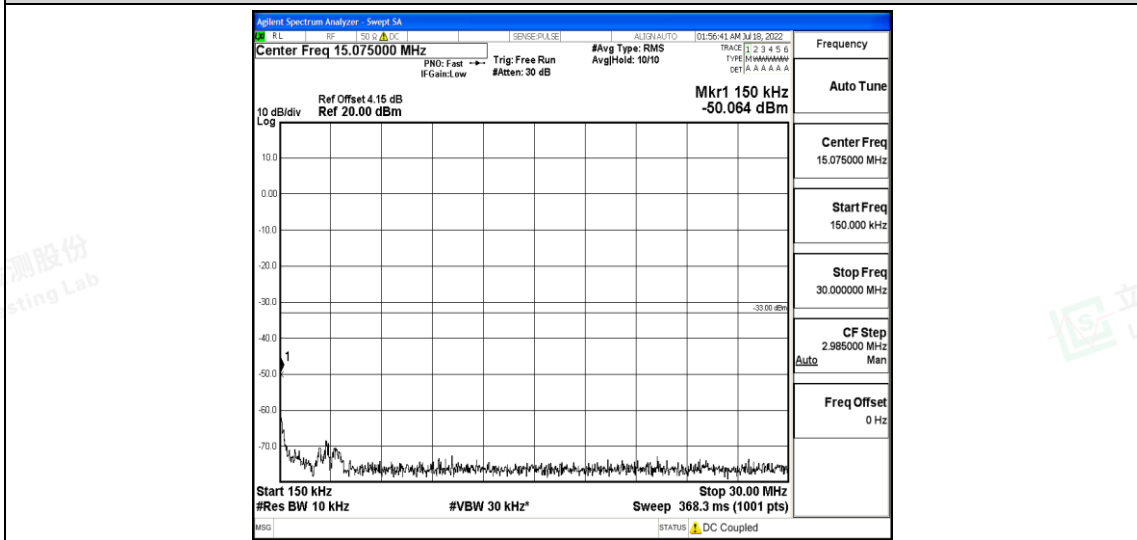

Band26-1.4MHz-QPSK-27033-1RB#0-Range2:0.15~30MHz

Band26-1.4MHz-QPSK-27033-1RB#0-Range3:30~1000MHz

Band26-1.4MHz-QPSK-27033-1RB#0-Range4:1000~10000MHz

Shenzhen LCS Compliance Testing Laboratory Ltd.
 Add: 101, 201 Bldg A & 301 Bldg C, Juji Industrial Park Yabianxueziwei, Shajing Street, Baoan District, Shenzhen, 518000, China
 Tel: +(86) 0755-82591330 | E-mail: webmaster@lcs-cert.com | Web: www.lcs-cert.com
 Scan code to check authenticity