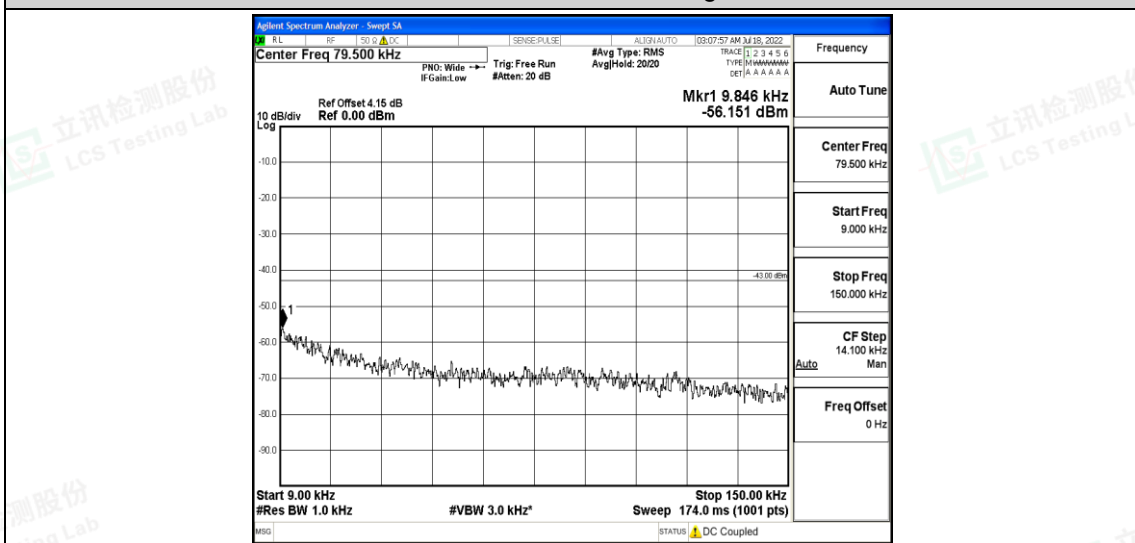

Band26-5MHz-16QAM-26915-1RB#0-Range1:0.009~0.15MHz

Band26-5MHz-16QAM-26915-1RB#0-Range2:0.15~30MHz

Shenzhen LCS Compliance Testing Laboratory Ltd.
Add: 101, 201 Bldg A & 301 Bldg C, Juji Industrial Park Yabianxueziwei, Shajing Street, Baoan District, Shenzhen, 518000, China
Tel: +(86) 0755-82591330 | E-mail: webmaster@lcs-cert.com | Web: www.lcs-cert.com
Scan code to check authenticity