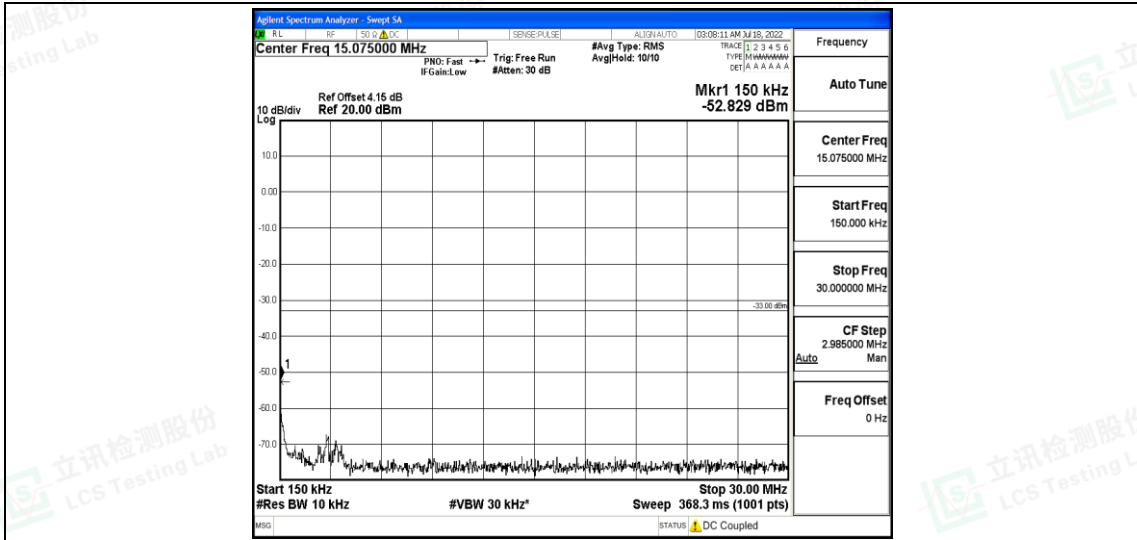

Band26-5MHz-16QAM-26815-1RB#0-Range4:1000~10000MHz

Band26-5MHz-16QAM-26915-1RB#0-Range1:0.009~0.15MHz

Band26-5MHz-16QAM-26915-1RB#0-Range2:0.15~30MHz

Shenzhen LCS Compliance Testing Laboratory Ltd.
 Add: 101, 201 Bldg A & 301 Bldg C, Juji Industrial Park Yabianxueziwei, Shajing Street, Baoan District, Shenzhen, 518000, China
 Tel: +(86) 0755-82591330 | E-mail: webmaster@lcs-cert.com | Web: www.lcs-cert.com
 Scan code to check authenticity