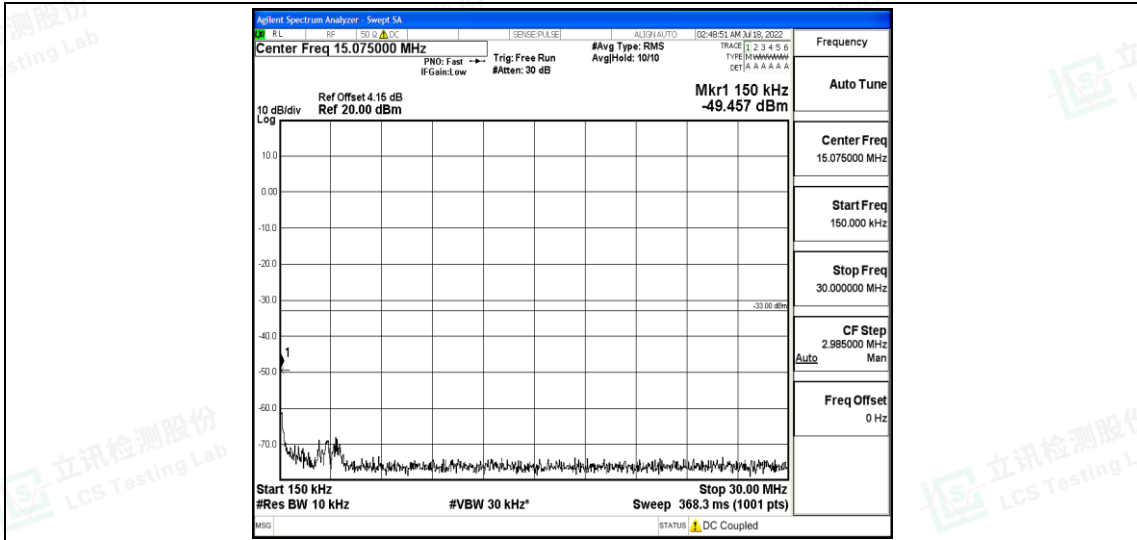

Band26-3MHz-QPSK-26915-1RB#0-Range2:0.15~30MHz

Band26-3MHz-QPSK-26915-1RB#0-Range3:30~1000MHz

Band26-3MHz-QPSK-26915-1RB#0-Range4:1000~10000MHz

Band26-3MHz-QPSK-27025-1RB#0-Range1:0.009~0.15MHz

Shenzhen LCS Compliance Testing Laboratory Ltd.
 Add: 101, 201 Bldg A & 301 Bldg C, Juji Industrial Park Yabianxueziwei, Shajing Street, Baoan District, Shenzhen, 518000, China
 Tel: +(86) 0755-82591330 | E-mail: webmaster@lcs-cert.com | Web: www.lcs-cert.com
 Scan code to check authenticity