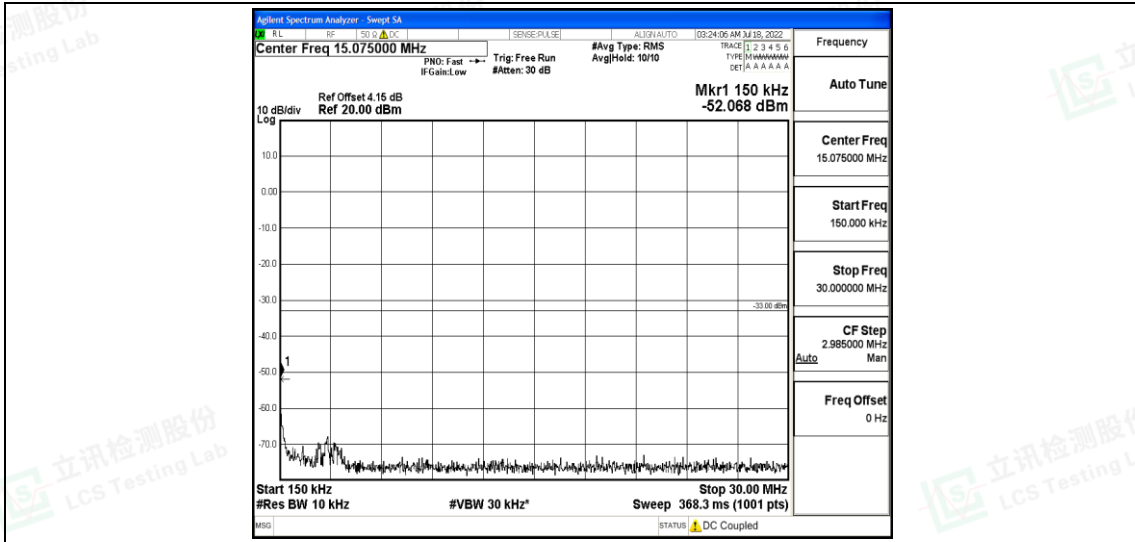

Band26-10MHz-QPSK-26840-1RB#0-Range4:1000~10000MHz

Band26-10MHz-QPSK-26915-1RB#0-Range1:0.009~0.15MHz

Band26-10MHz-QPSK-26915-1RB#0-Range2:0.15~30MHz

Shenzhen LCS Compliance Testing Laboratory Ltd.
 Add: 101, 201 Bldg A & 301 Bldg C, Juji Industrial Park Yabianxueziwei, Shajing Street, Baoan District, Shenzhen, 518000, China
 Tel: +(86) 0755-82591330 | E-mail: webmaster@lcs-cert.com | Web: www.lcs-cert.com
 Scan code to check authenticity