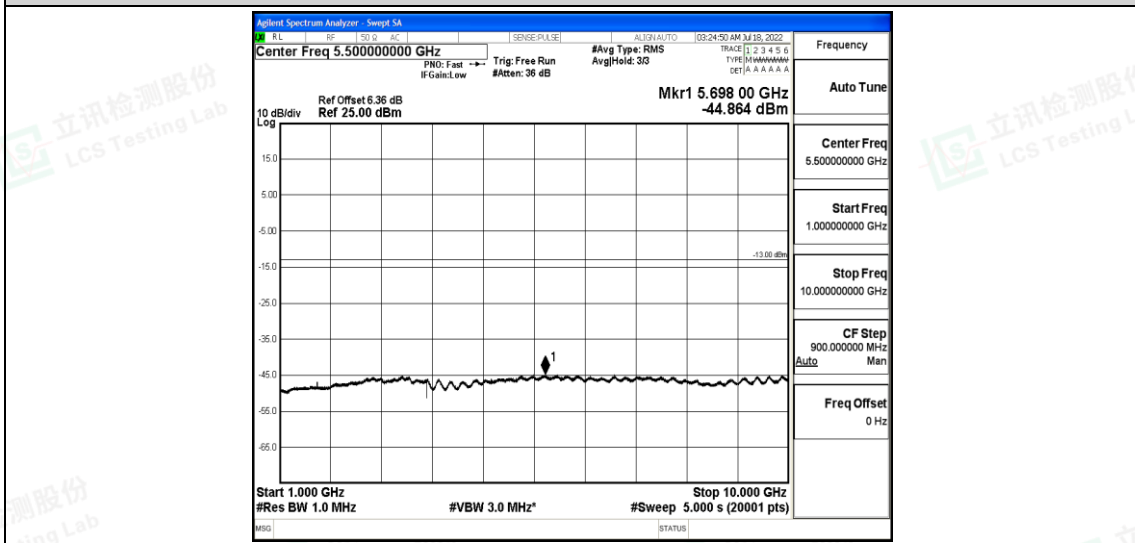

Band26-10MHz-QPSK-26915-1RB#0-Range4:1000~10000MHz

Band26-10MHz-QPSK-26990-1RB#0-Range1:0.009~0.15MHz

Shenzhen LCS Compliance Testing Laboratory Ltd.
Add: 101, 201 Bldg A & 301 Bldg C, Juji Industrial Park Yabianxueziwei, Shajing Street, Baoan District, Shenzhen, 518000, China
Tel: +(86) 0755-82591330 | E-mail: webmaster@lcs-cert.com | Web: www.lcs-cert.com
Scan code to check authenticity