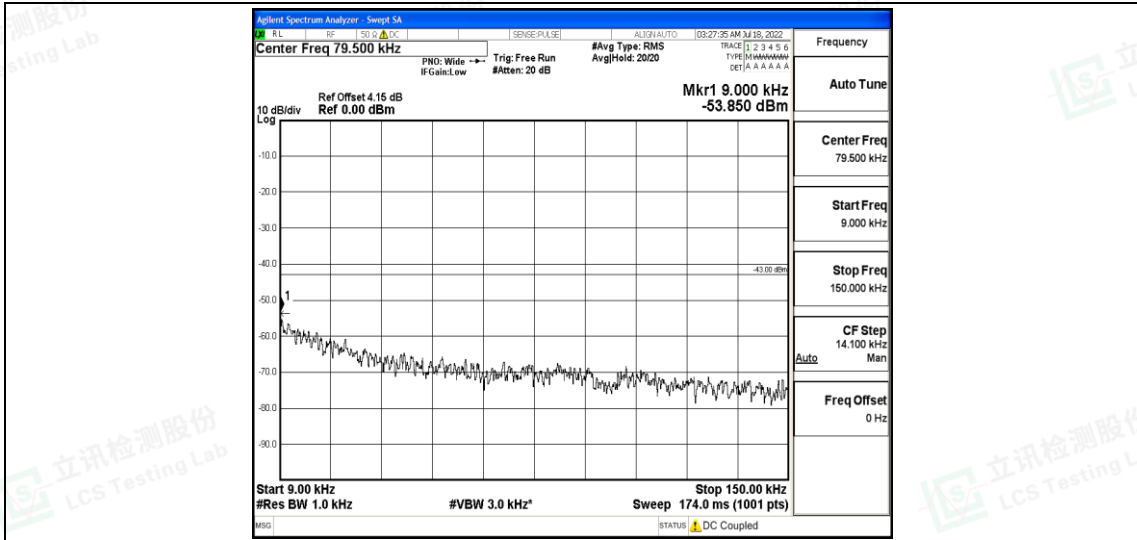

Band26-10MHz-16QAM-26915-1RB#0-Range3:30~1000MHz

Band26-10MHz-16QAM-26915-1RB#0-Range4:1.000~10000MHz

Band26-10MHz-16QAM-26990-1RB#0-Range1:0.009~0.15MHz

Shenzhen LCS Compliance Testing Laboratory Ltd.
 Add: 101, 201 Bldg A & 301 Bldg C, Juji Industrial Park Yabianxueziwei, Shajing Street, Baoan District, Shenzhen, 518000, China
 Tel: +(86) 0755-82591330 | E-mail: webmaster@lcs-cert.com | Web: www.lcs-cert.com
 Scan code to check authenticity