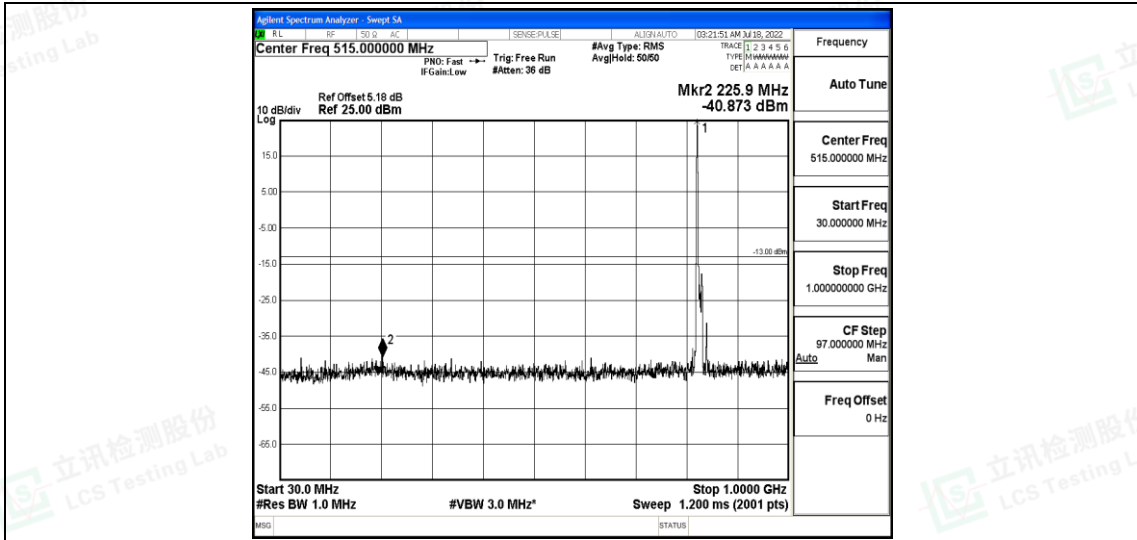

Band26-10MHz-QPSK-26840-1RB#0-Range3:30~1000MHz

Shenzhen LCS Compliance Testing Laboratory Ltd.
 Add: 101, 201 Bldg A & 301 Bldg C, Juji Industrial Park Yabianxueziwei, Shajing Street, Baoan District, Shenzhen, 518000, China
 Tel: +(86) 0755-82591330 | E-mail: webmaster@lcs-cert.com | Web: www.lcs-cert.com
 Scan code to check authenticity