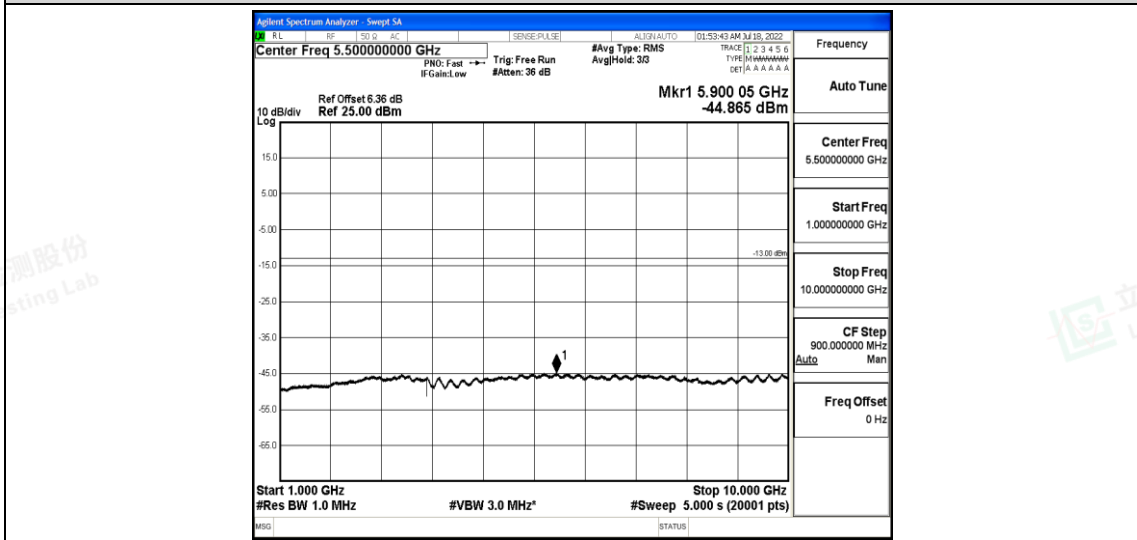

Band26-1.4MHz-16QAM-26797-1RB#0-Range4:1000~10000MHz

Band26-1.4MHz-16QAM-26915-1RB#0-Range1:0.009~0.15MHz