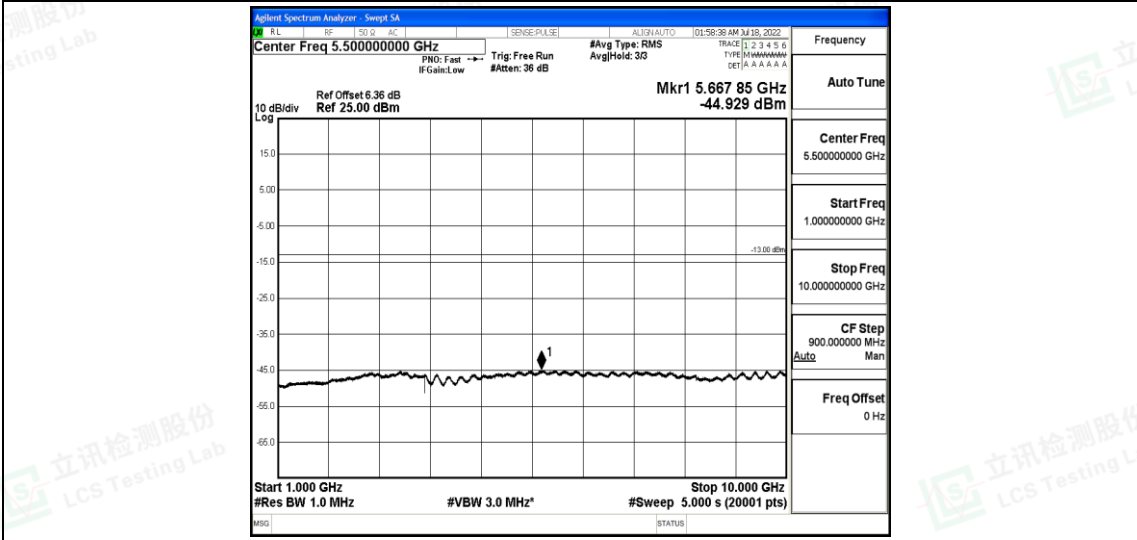

Band26-1.4MHz-16QAM-27033-1RB#0-Range2:0.15~30MHz

Band26-1.4MHz-16QAM-27033-1RB#0-Range3:30~1000MHz

Band26-1.4MHz-16QAM-27033-1RB#0-Range4:1000~10000MHz

Shenzhen LCS Compliance Testing Laboratory Ltd.
 Add: 101, 201 Bldg A & 301 Bldg C, Juji Industrial Park Yabianxueziwei, Shajing Street, Baoan District, Shenzhen, 518000, China
 Tel: +(86) 0755-82591330 | E-mail: webmaster@lcs-cert.com | Web: www.lcs-cert.com
 Scan code to check authenticity