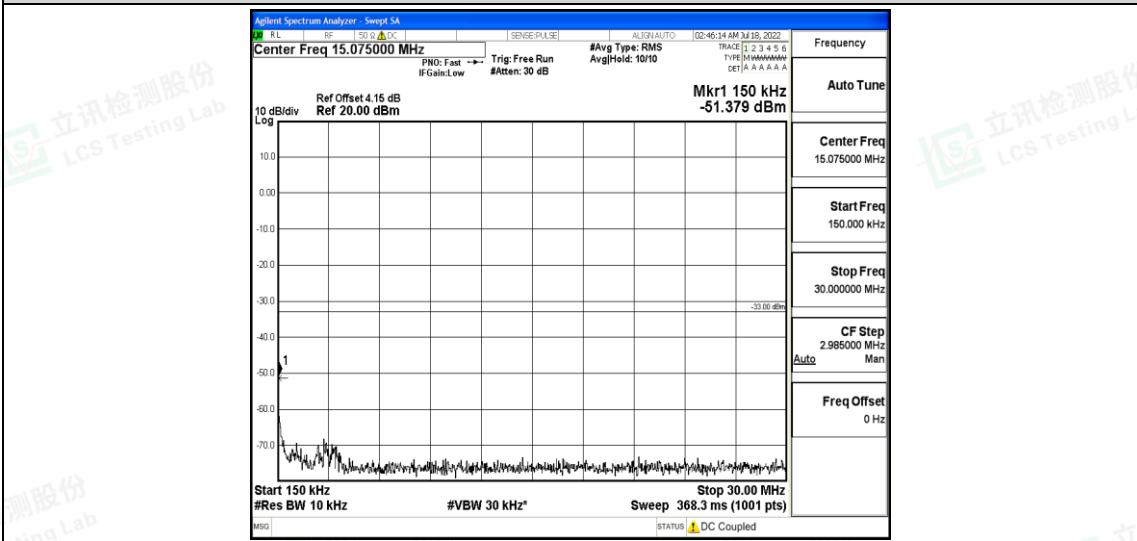

Band26-3MHz-QPSK-26805-1RB#0-Range2:0.15~30MHz

Band26-3MHz-QPSK-26805-1RB#0-Range3:30~1000MHz