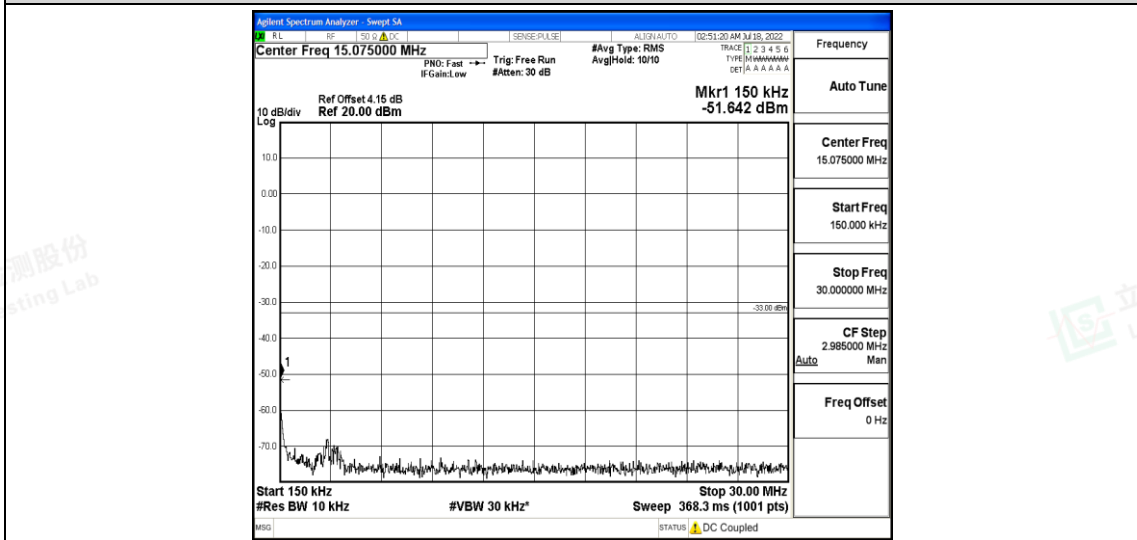

Band26-3MHz-QPSK-27025-1RB#0-Range2:0.15~30MHz

Band26-3MHz-QPSK-27025-1RB#0-Range3:30~1000MHz