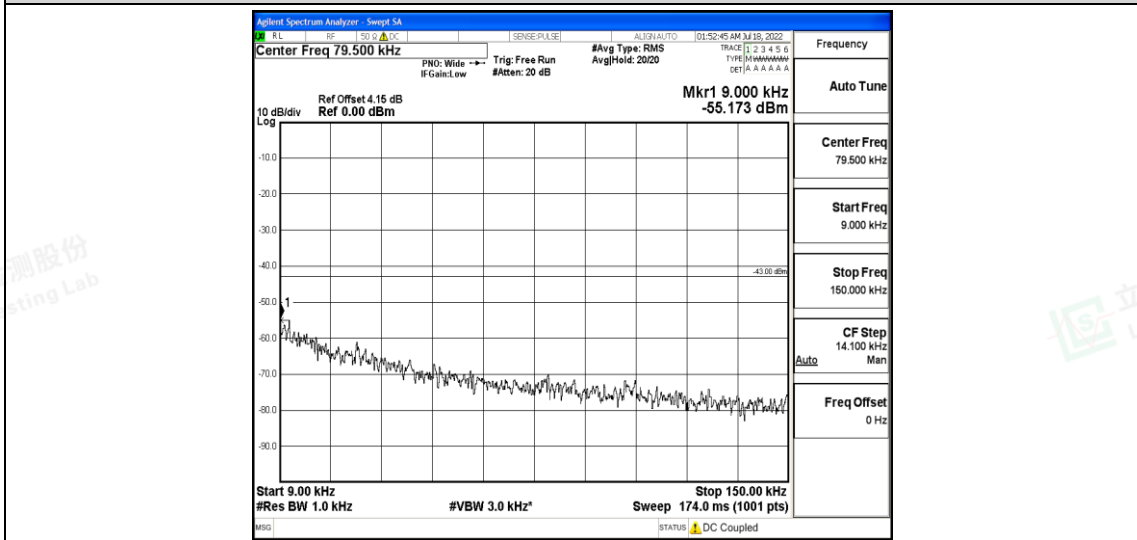

Band26-1.4MHz-16QAM-26797-1RB#0-Range1:0.009~0.15MHz

Band26-1.4MHz-16QAM-26797-1RB#0-Range2:0.15~30MHz