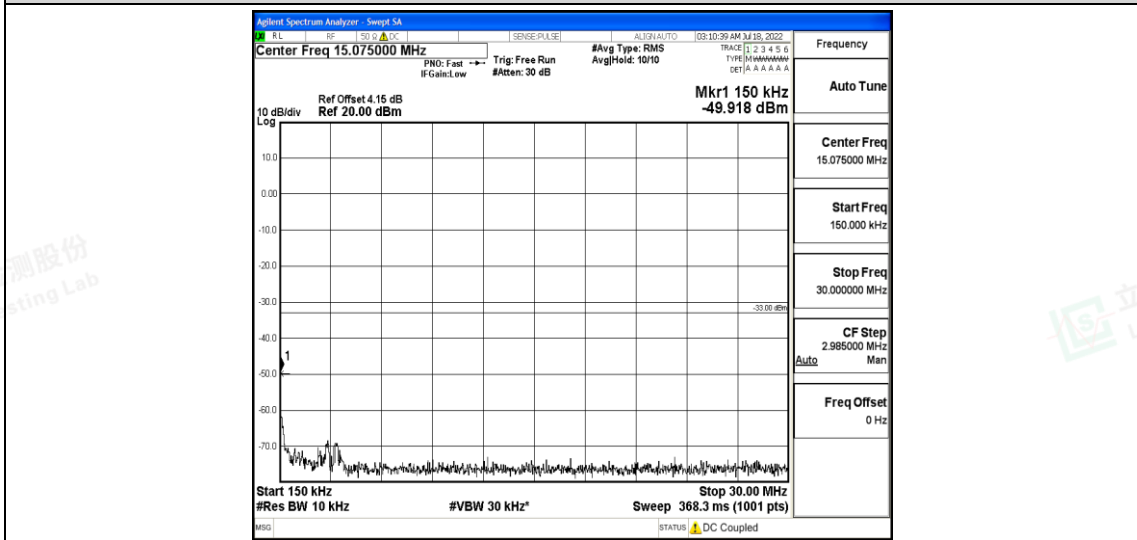

Band26-5MHz-16QAM-27015-1RB#0-Range2:0.15~30MHz

Band26-5MHz-16QAM-27015-1RB#0-Range3:30~1000MHz