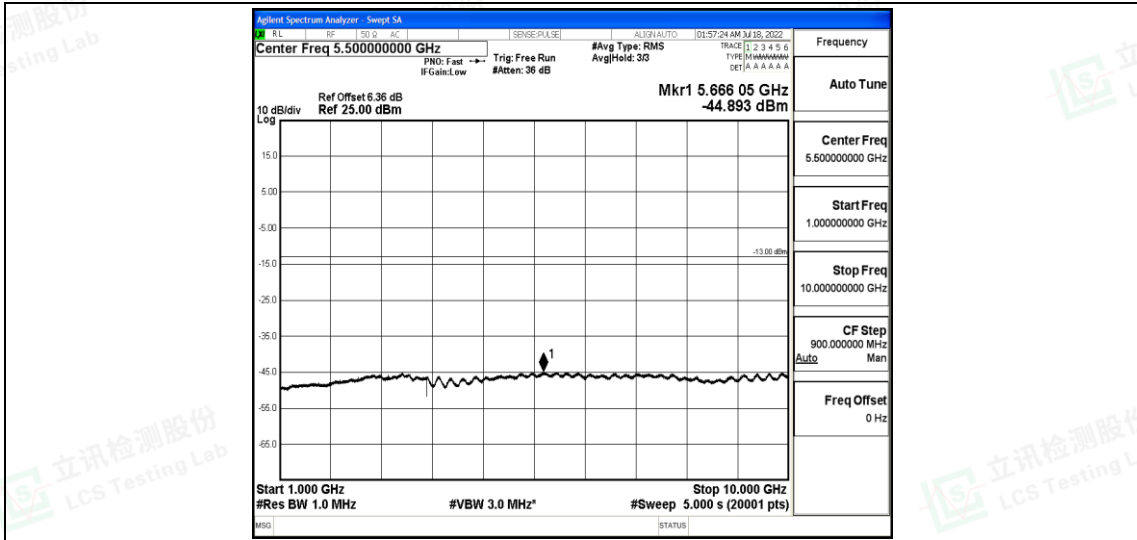

Band26-1.4MHz-QPSK-27033-1RB#0-Range2:0.15~30MHz

Band26-1.4MHz-QPSK-27033-1RB#0-Range3:30~1000MHz

Band26-1.4MHz-QPSK-27033-1RB#0-Range4:1000~10000MHz

Shenzhen LCS Compliance Testing Laboratory Ltd.
 Add: 101, 201 Bldg A & 301 Bldg C, Juji Industrial Park Yabianxueziwei, Shajing Street, Baoan District, Shenzhen, 518000, China
 Tel: +(86) 0755-82591330 | E-mail: webmaster@lcs-cert.com | Web: www.lcs-cert.com
 Scan code to check authenticity