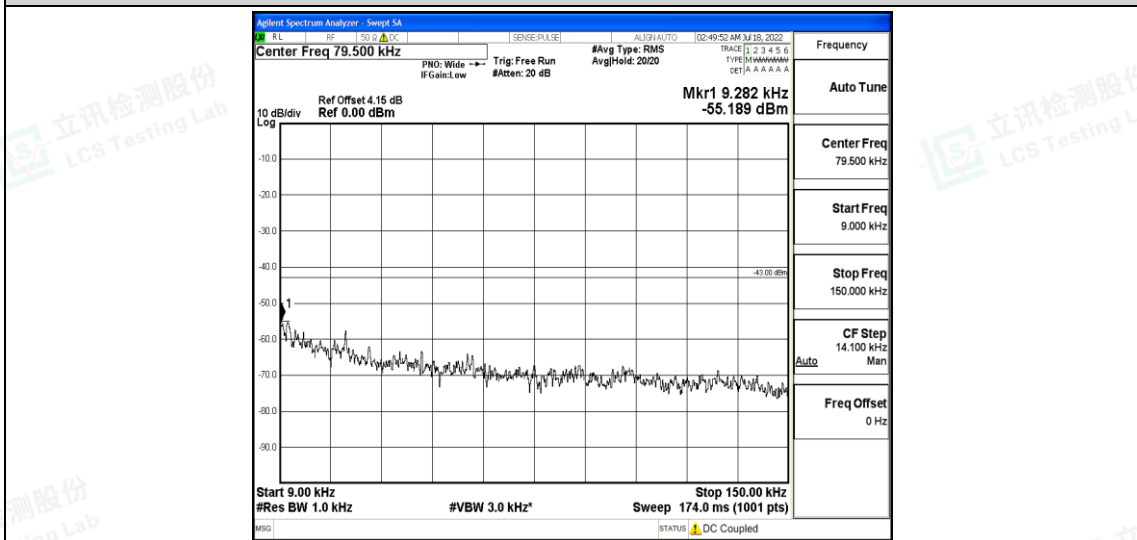

Band26-3MHz-16QAM-26915-1RB#0-Range1:0.009~0.15MHz

Band26-3MHz-16QAM-26915-1RB#0-Range2:0.15~30MHz

Shenzhen LCS Compliance Testing Laboratory Ltd.
Add: 101, 201 Bldg A & 301 Bldg C, Juji Industrial Park Yabianxueziwei, Shajing Street, Baoan District, Shenzhen, 518000, China
Tel: +(86) 0755-82591330 | E-mail: webmaster@lcs-cert.com | Web: www.lcs-cert.com
Scan code to check authenticity