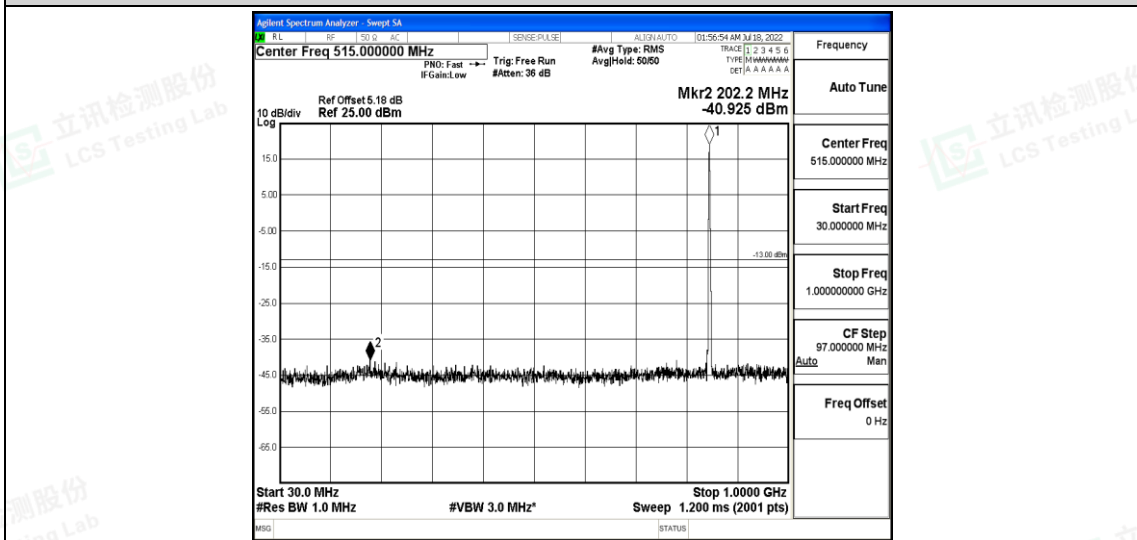

Band26-1.4MHz-QPSK-27033-1RB#0-Range2:0.15~30MHz

Band26-1.4MHz-QPSK-27033-1RB#0-Range3:30~1000MHz

Band26-1.4MHz-QPSK-27033-1RB#0-Range4:1000~10000MHz

Shenzhen LCS Compliance Testing Laboratory Ltd.
 Add: 101, 201 Bldg A & 301 Bldg C, Juji Industrial Park Yabianxueziwei, Shajing Street, Baoan District, Shenzhen, 518000, China
 Tel: +(86) 0755-82591330 | E-mail: webmaster@lcs-cert.com | Web: www.lcs-cert.com
 Scan code to check authenticity