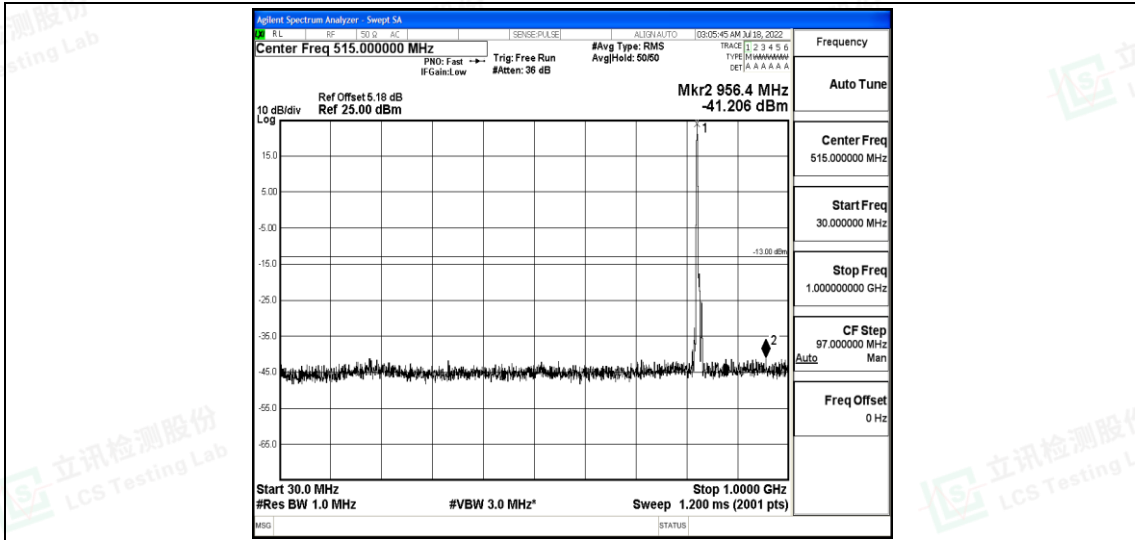

Band26-5MHz-16QAM-26815-1RB#0-Range3:30~1000MHz

Band26-5MHz-16QAM-26815-1RB#0-Range4:1000~10000MHz