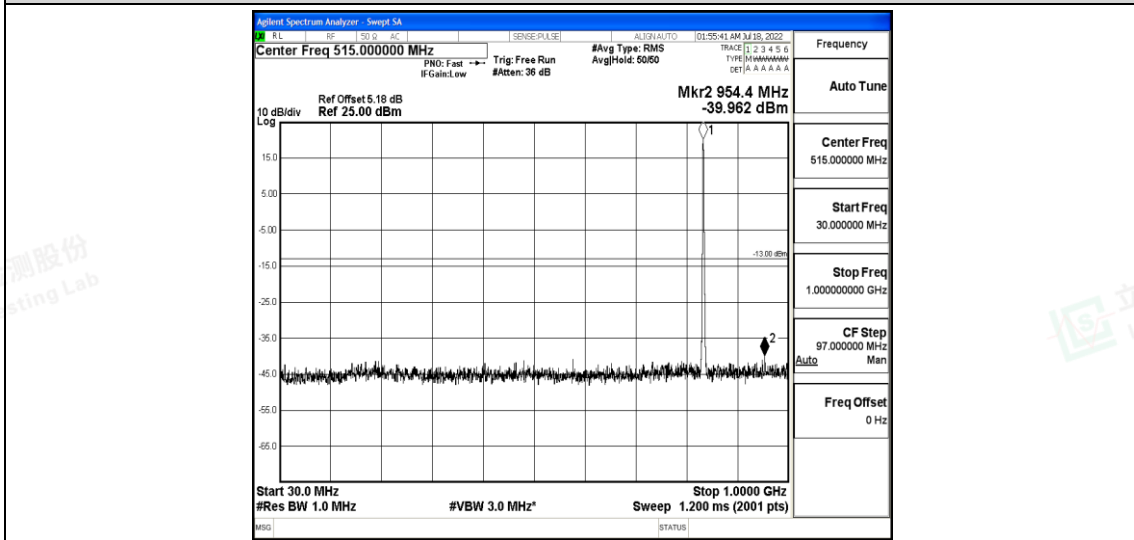

Band26-1.4MHz-16QAM-26915-1RB#0-Range3:30~1000MHz

Band26-1.4MHz-16QAM-26915-1RB#0-Range4:1000~10000MHz