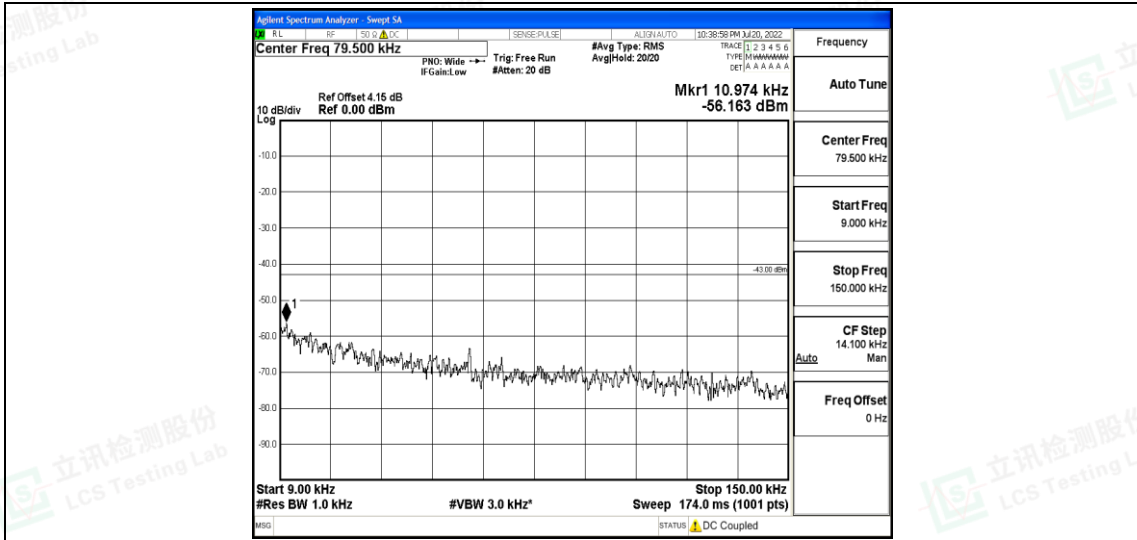

Band26-3MHz-16QAM-26915-1RB#0-Range3:30~1000MHz

Band26-3MHz-16QAM-26915-1RB#0-Range4:1000~10000MHz

Band26-3MHz-16QAM-27025-1RB#0-Range1:0.009~0.15MHz

Shenzhen LCS Compliance Testing Laboratory Ltd.
 Add: 101, 201 Bldg A & 301 Bldg C, Juji Industrial Park Yabianxueziwei, Shajing Street, Baoan District, Shenzhen, 518000, China
 Tel: +(86) 0755-82591330 | E-mail: webmaster@lcs-cert.com | Web: www.lcs-cert.com
 Scan code to check authenticity