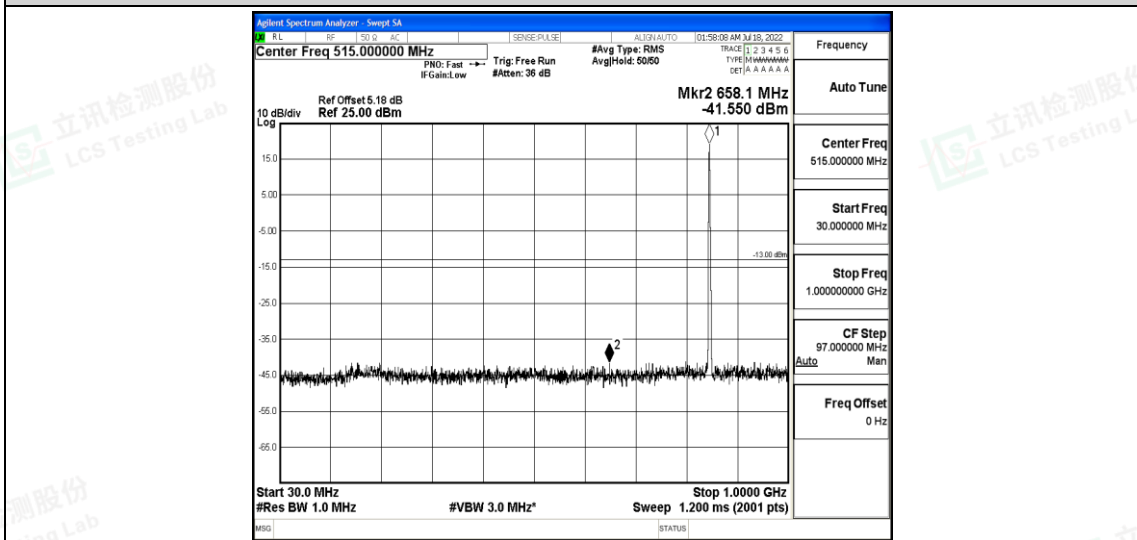

Band26-1.4MHz-16QAM-27033-1RB#0-Range3:30~1000MHz

Band26-1.4MHz-16QAM-27033-1RB#0-Range4:1000~10000MHz

Shenzhen LCS Compliance Testing Laboratory Ltd.
Add: 101, 201 Bldg A & 301 Bldg C, Juji Industrial Park Yabianxueziwei, Shajing Street, Baoan District, Shenzhen, 518000, China
Tel: +(86) 0755-82591330 | E-mail: webmaster@lcs-cert.com | Web: www.lcs-cert.com
Scan code to check authenticity