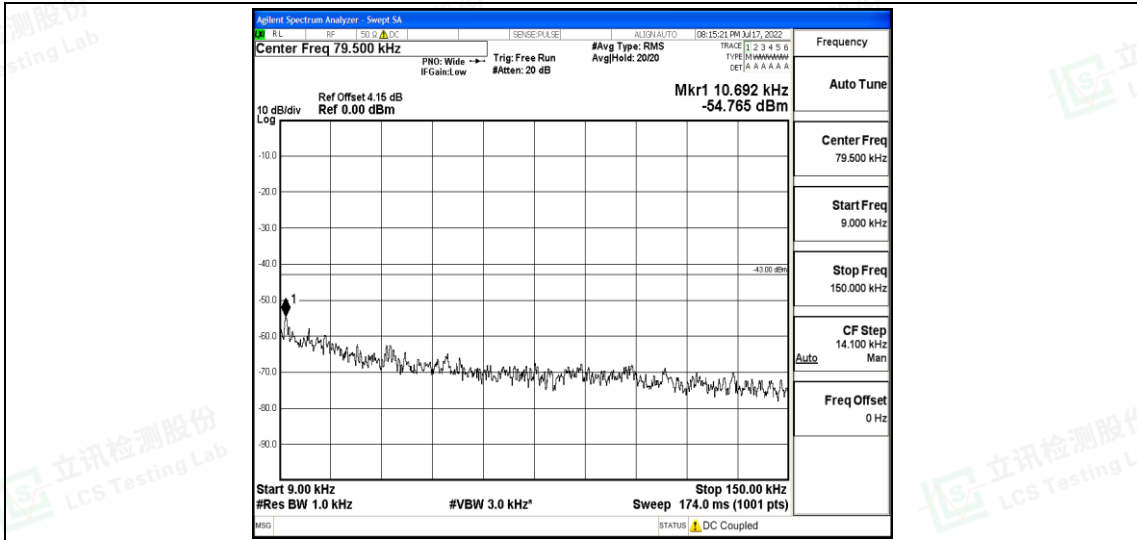

Band26-5MHz-16QAM-26740-1RB#0-Range3:30~1000MHz

Band26-5MHz-16QAM-26740-1RB#0-Range4:1000~10000MHz

Band26-5MHz-16QAM-26765-1RB#0-Range1:0.009~0.15MHz

Shenzhen LCS Compliance Testing Laboratory Ltd.
 Add: 101, 201 Bldg A & 301 Bldg C, Juji Industrial Park Yabianxueziwei, Shajing Street, Baoan District, Shenzhen, 518000, China
 Tel: +(86) 0755-82591330 | E-mail: webmaster@lcs-cert.com | Web: www.lcs-cert.com
 Scan code to check authenticity