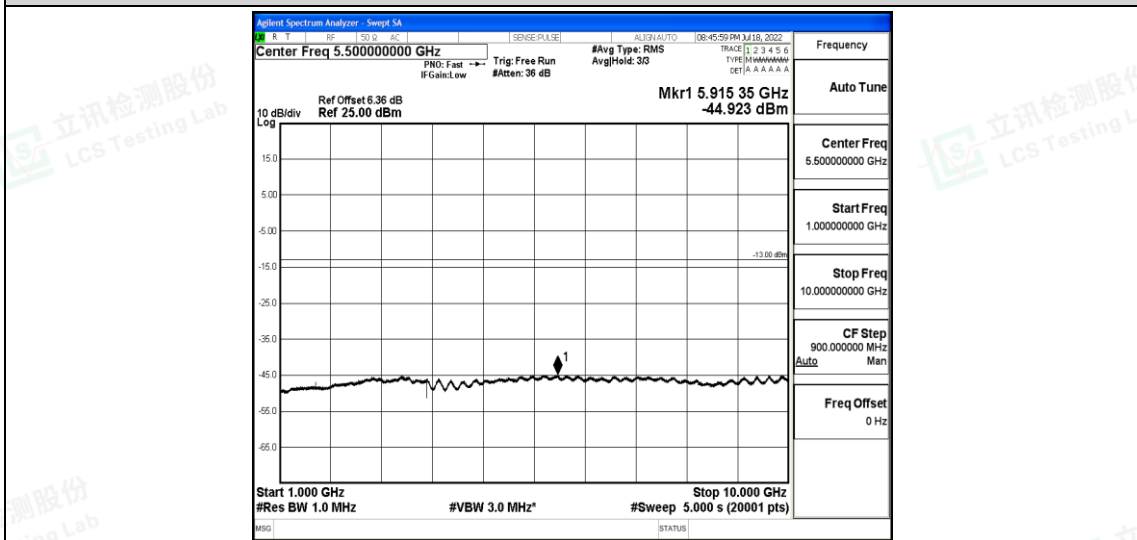

Band26-3MHz-16QAM-26740-1RB#0-Range4:1000~10000MHz

Band26-3MHz-16QAM-26775-1RB#0-Range1:0.009~0.15MHz

Shenzhen LCS Compliance Testing Laboratory Ltd.
Add: 101, 201 Bldg A & 301 Bldg C, Juji Industrial Park Yabianxueziwei, Shajing Street, Baoan District, Shenzhen, 518000, China
Tel: +(86) 0755-82591330 | E-mail: webmaster@lcs-cert.com | Web: www.lcs-cert.com
Scan code to check authenticity