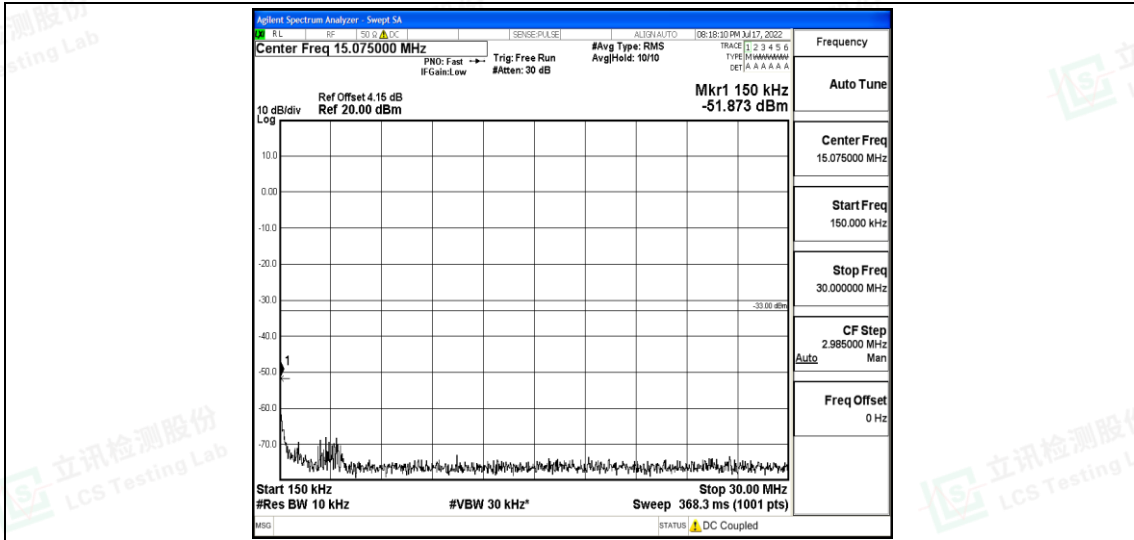

Band26-10MHz-QPSK-26740-1RB#0-Range3:30~1000MHz

Band26-10MHz-QPSK-26740-1RB#0-Range4:1000~10000MHz

Band26-10MHz-16QAM-26740-1RB#0-Range1:0.009~0.15MHz

Band26-10MHz-16QAM-26740-1RB#0-Range2:0.15~30MHz

Shenzhen LCS Compliance Testing Laboratory Ltd.
 Add: 101, 201 Bldg A & 301 Bldg C, Juji Industrial Park Yabianxueziwei, Shajing Street, Baoan District, Shenzhen, 518000, China
 Tel: +(86) 0755-82591330 | E-mail: webmaster@lcs-cert.com | Web: www.lcs-cert.com
 Scan code to check authenticity