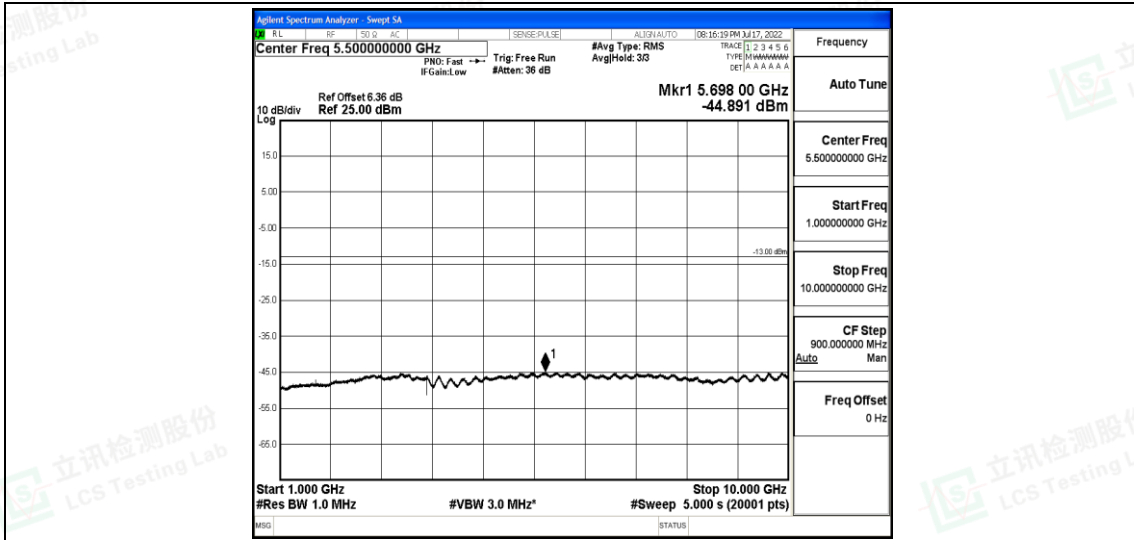

Band26-5MHz-16QAM-26765-1RB#0-Range4:1000~10000MHz

Band26-10MHz-QPSK-26740-1RB#0-Range1:0.009~0.15MHz