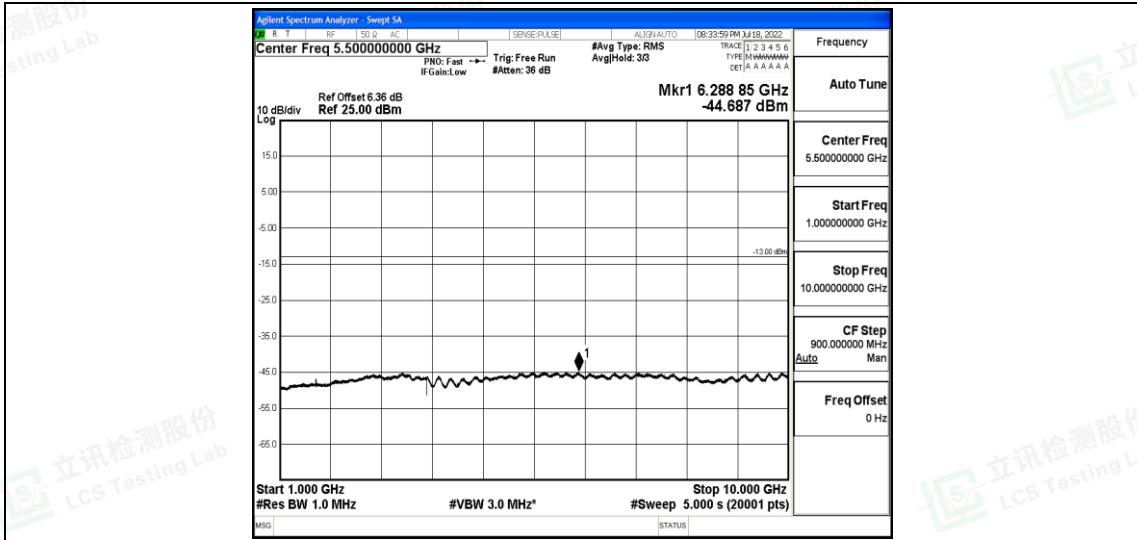

Band26-3MHz-16QAM-26775-1RB#0-Range4:1000~10000MHz

Band26-5MHz-QPSK-26715-1RB#0-Range1:0.009~0.15MHz