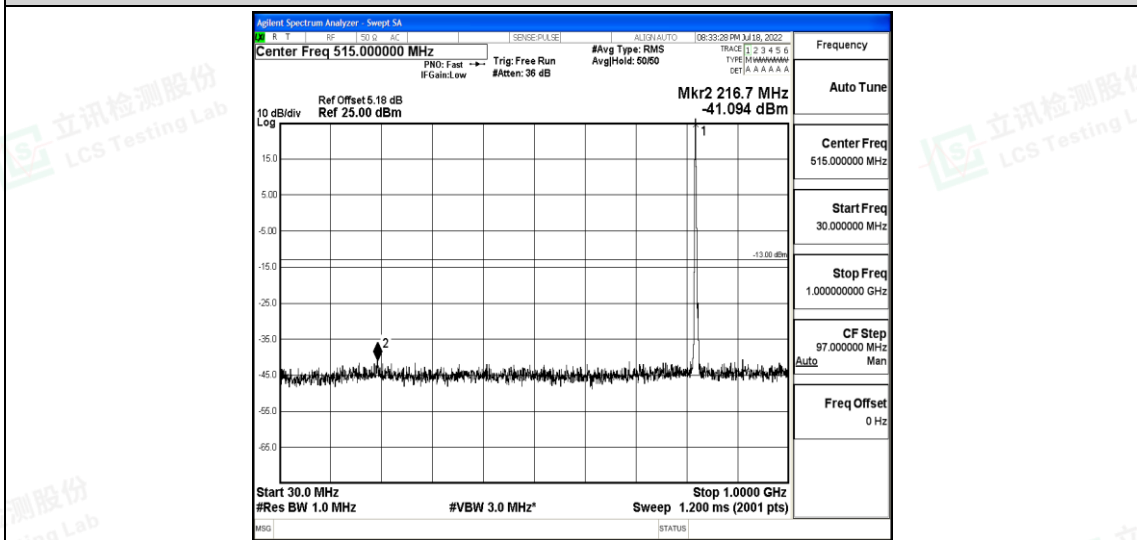

Band26-3MHz-16QAM-26775-1RB#0-Range3:30~1000MHz

Band26-3MHz-16QAM-26775-1RB#0-Range4:1000~10000MHz