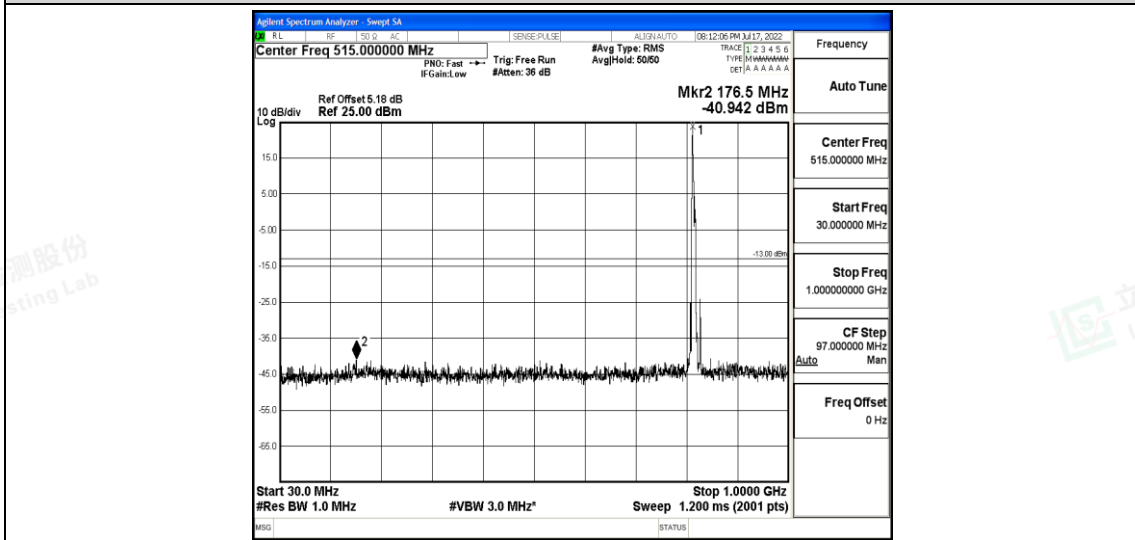

Band26-5MHz-QPSK-26740-1RB#0-Range3:30~1000MHz

Band26-5MHz-QPSK-26740-1RB#0-Range4:1000~10000MHz