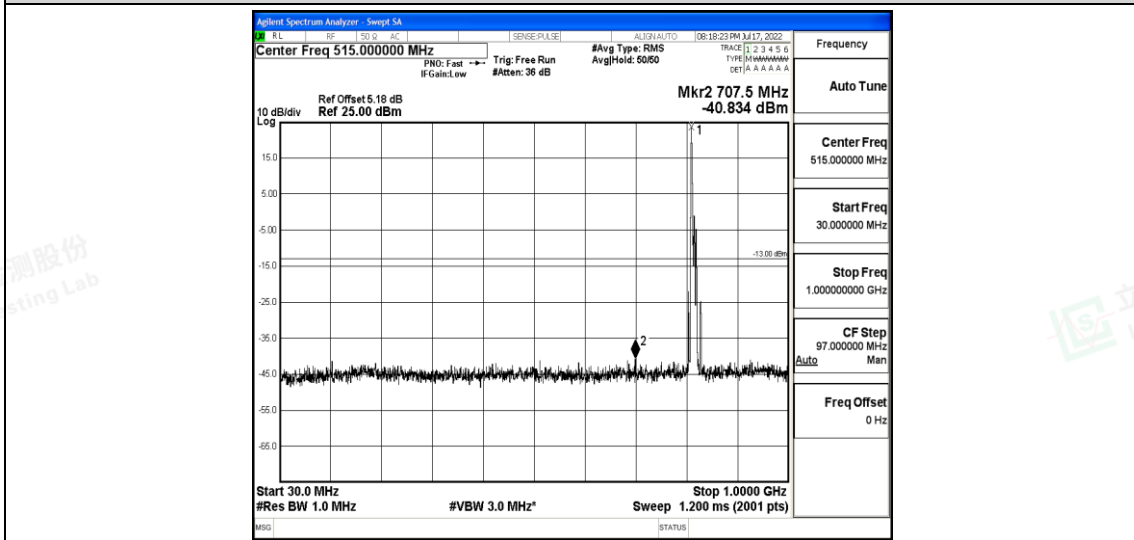

Band26-10MHz-16QAM-26740-1RB#0-Range3:30~1000MHz

Band26-10MHz-16QAM-26740-1RB#0-Range4:1000~10000MHz