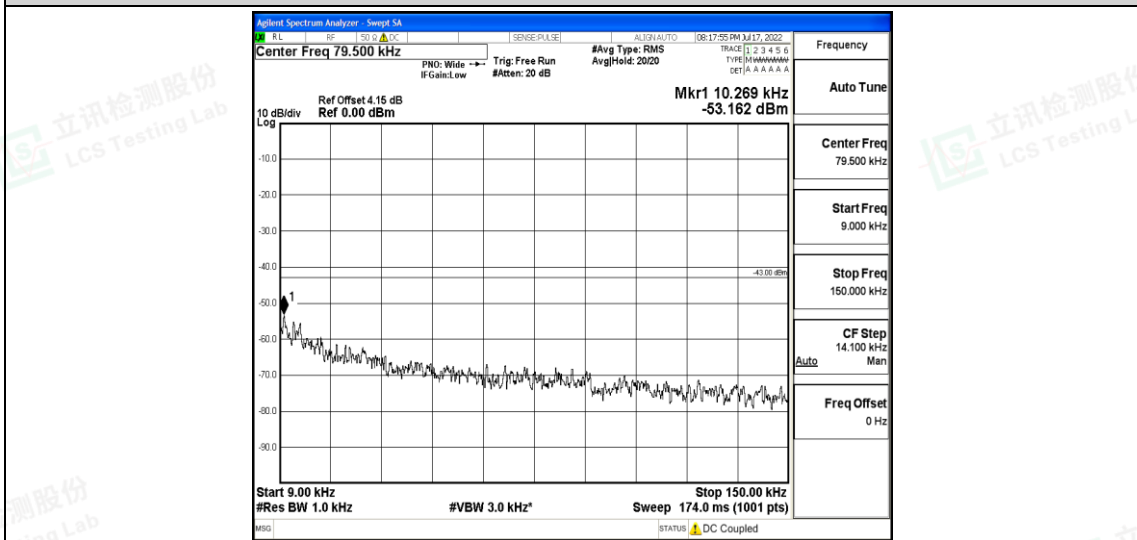

Band26-10MHz-QPSK-26740-1RB#0-Range3:30~1000MHz

Band26-10MHz-QPSK-26740-1RB#0-Range4:1000~10000MHz

Band26-10MHz-16QAM-26740-1RB#0-Range1:0.009~0.15MHz

Band26-10MHz-16QAM-26740-1RB#0-Range2:0.15~30MHz

Shenzhen LCS Compliance Testing Laboratory Ltd.
 Add: 101, 201 Bldg A & 301 Bldg C, Juji Industrial Park Yabianxueziwei, Shajing Street, Baoan District, Shenzhen, 518000, China
 Tel: +(86) 0755-82591330 | E-mail: webmaster@lcs-cert.com | Web: www.lcs-cert.com
 Scan code to check authenticity