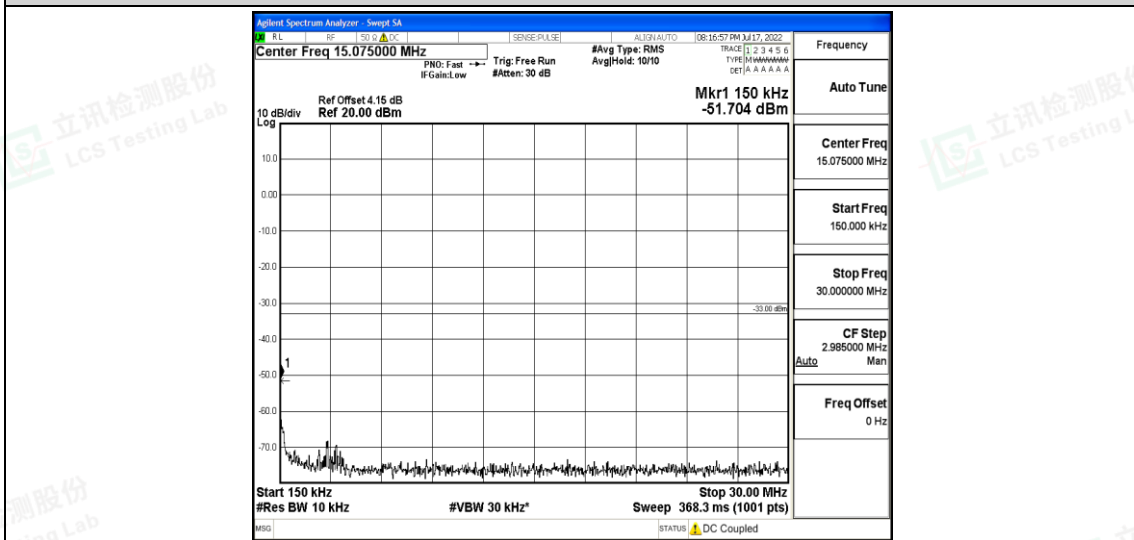

Band26-10MHz-QPSK-26740-1RB#0-Range3:30~1000MHz

Band26-10MHz-QPSK-26740-1RB#0-Range4:1000~10000MHz

Band26-10MHz-16QAM-26740-1RB#0-Range1:0.009~0.15MHz

Band26-10MHz-16QAM-26740-1RB#0-Range2:0.15~30MHz

Shenzhen LCS Compliance Testing Laboratory Ltd.
 Add: 101, 201 Bldg A & 301 Bldg C, Juji Industrial Park Yabianxueziwei, Shajing Street, Baoan District, Shenzhen, 518000, China
 Tel: +(86) 0755-82591330 | E-mail: webmaster@lcs-cert.com | Web: www.lcs-cert.com
 Scan code to check authenticity