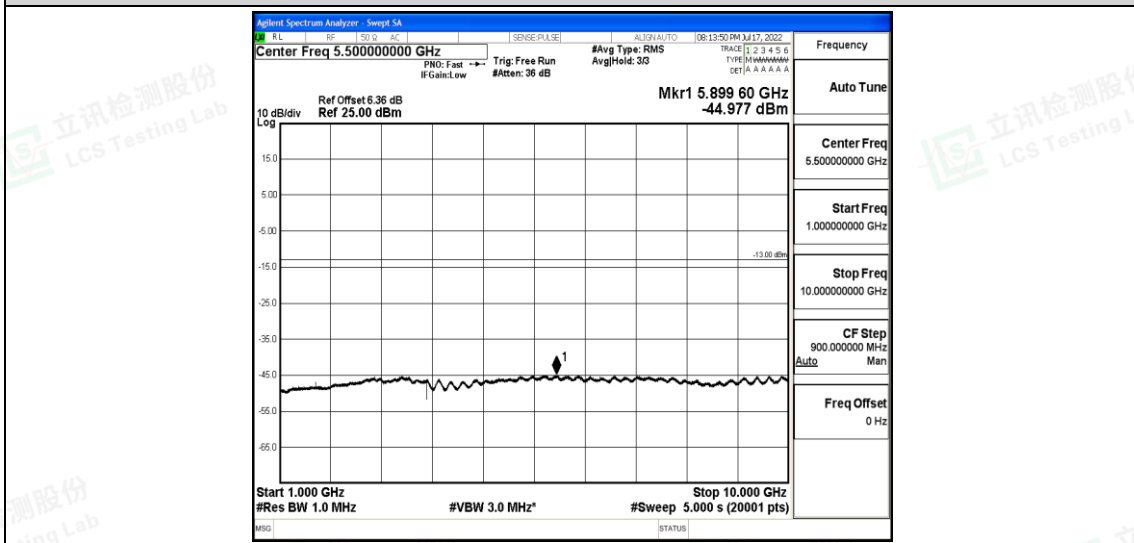

Band26-5MHz-16QAM-26740-1RB#0-Range4:1000~10000MHz

Band26-5MHz-16QAM-26765-1RB#0-Range1:0.009~0.15MHz

Shenzhen LCS Compliance Testing Laboratory Ltd.
Add: 101, 201 Bldg A & 301 Bldg C, Juji Industrial Park Yabianxueziwei, Shajing Street, Baoan District, Shenzhen, 518000, China
Tel: +(86) 0755-82591330 | E-mail: webmaster@lcs-cert.com | Web: www.lcs-cert.com
Scan code to check authenticity