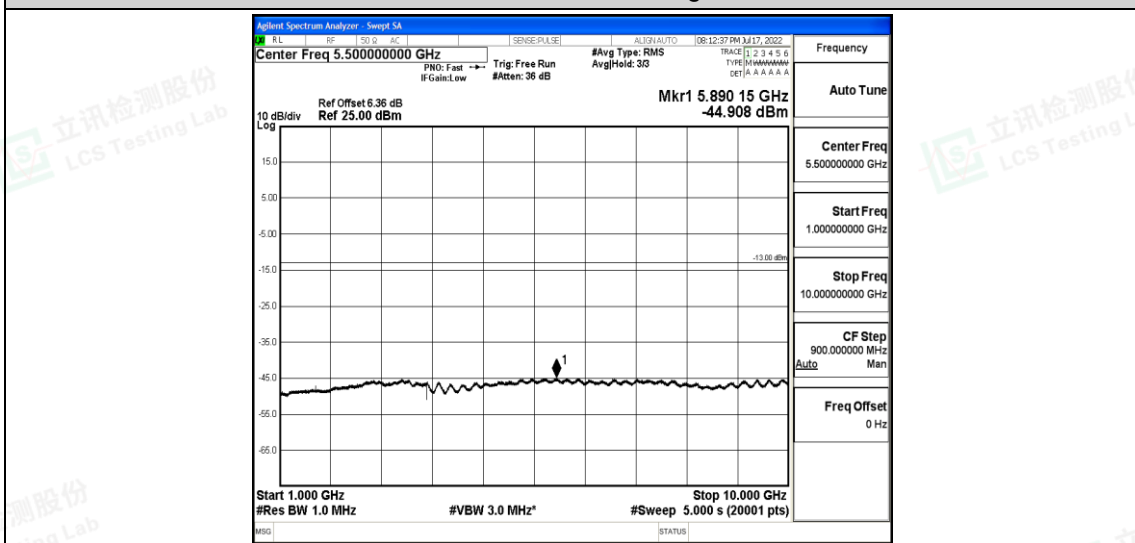

Band26-5MHz-QPSK-26715-1RB#0-Range3:30~1000MHz

Band26-5MHz-QPSK-26715-1RB#0-Range4:1000~10000MHz

Band26-5MHz-QPSK-26740-1RB#0-Range1:0.009~0.15MHz

Band26-5MHz-QPSK-26740-1RB#0-Range2:0.15~30MHz

Shenzhen LCS Compliance Testing Laboratory Ltd.
 Add: 101, 201 Bldg A & 301 Bldg C, Juji Industrial Park Yabianxueziwei, Shajing Street, Baoan District, Shenzhen, 518000, China
 Tel: +(86) 0755-82591330 | E-mail: webmaster@lcs-cert.com | Web: www.lcs-cert.com
 Scan code to check authenticity

Band26-5MHz-QPSK-26740-1RB#0-Range3:30~1000MHz

Band26-5MHz-QPSK-26740-1RB#0-Range4:1000~10000MHz

Band26-5MHz-QPSK-26765-1RB#0-Range1:0.009~0.15MHz

Shenzhen LCS Compliance Testing Laboratory Ltd.
 Add: 101, 201 Bldg A & 301 Bldg C, Juji Industrial Park Yabianxueziwei, Shajing Street, Baoan District, Shenzhen, 518000, China
 Tel: +(86) 0755-82591330 | E-mail: webmaster@lcs-cert.com | Web: www.lcs-cert.com
 Scan code to check authenticity