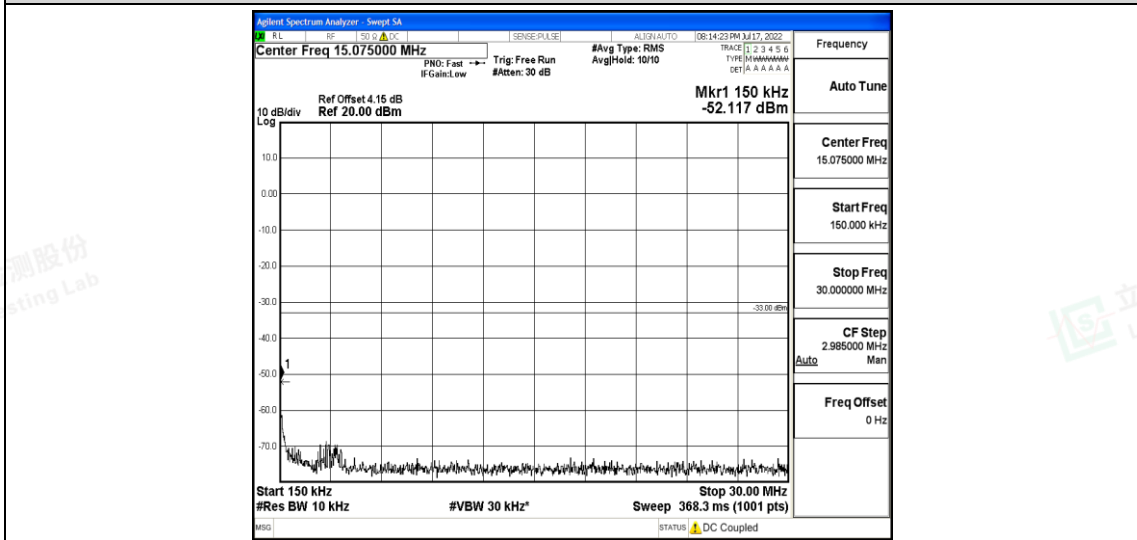

Band26-5MHz-QPSK-26765-1RB#0-Range2:0.15~30MHz

Band26-5MHz-QPSK-26765-1RB#0-Range3:30~1000MHz