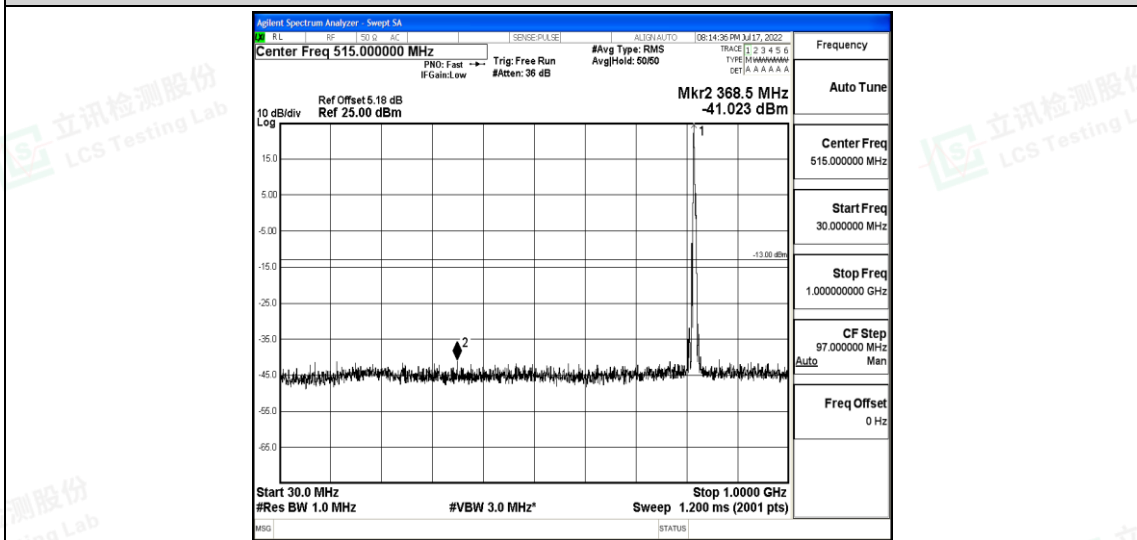

Band26-5MHz-QPSK-26765-1RB#0-Range3:30~1000MHz

Band26-5MHz-QPSK-26765-1RB#0-Range4:1000~10000MHz

Shenzhen LCS Compliance Testing Laboratory Ltd.
Add: 101, 201 Bldg A & 301 Bldg C, Juji Industrial Park Yabianxueziwei, Shajing Street, Baoan District, Shenzhen, 518000, China
Tel: +(86) 0755-82591330 | E-mail: webmaster@lcs-cert.com | Web: www.lcs-cert.com
Scan code to check authenticity