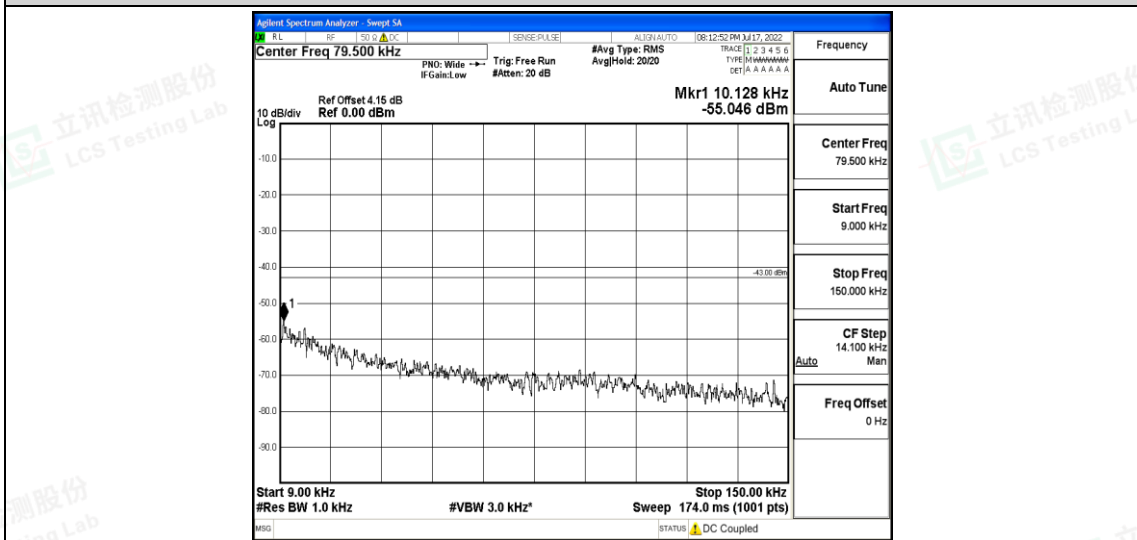

Band26-5MHz-16QAM-26740-1RB#0-Range1:0.009~0.15MHz

Band26-5MHz-16QAM-26740-1RB#0-Range2:0.15~30MHz

Shenzhen LCS Compliance Testing Laboratory Ltd.
Add: 101, 201 Bldg A & 301 Bldg C, Juji Industrial Park Yabianxueziwei, Shajing Street, Baoan District, Shenzhen, 518000, China
Tel: +(86) 0755-82591330 | E-mail: webmaster@lcs-cert.com | Web: www.lcs-cert.com
Scan code to check authenticity