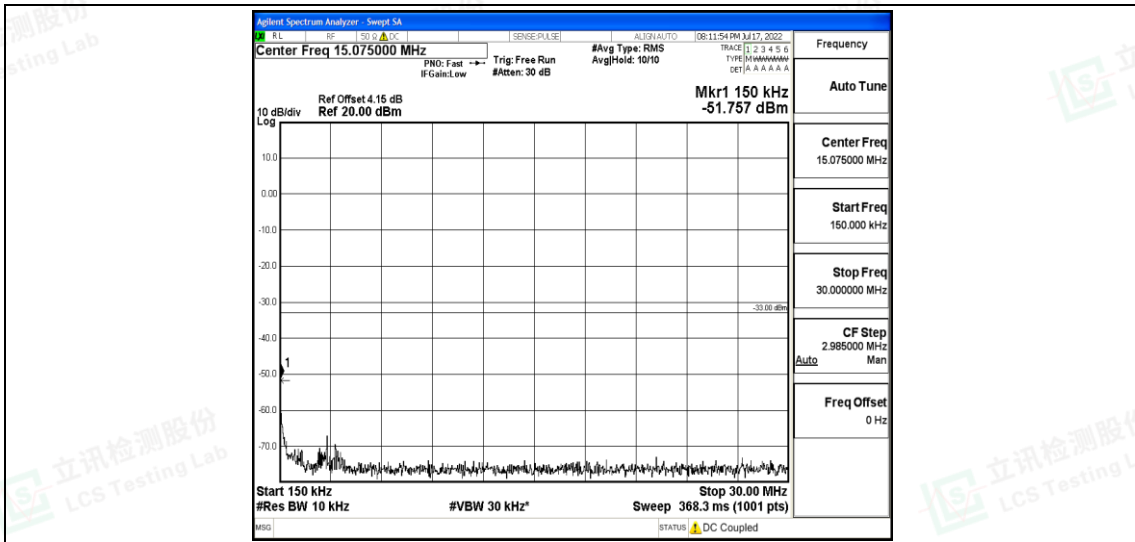

Band26-5MHz-QPSK-26715-1RB#0-Range3:30~1000MHz

Band26-5MHz-QPSK-26715-1RB#0-Range4:1000~10000MHz

Band26-5MHz-QPSK-26740-1RB#0-Range1:0.009~0.15MHz

Band26-5MHz-QPSK-26740-1RB#0-Range2:0.15~30MHz

Shenzhen LCS Compliance Testing Laboratory Ltd.
 Add: 101, 201 Bldg A & 301 Bldg C, Juji Industrial Park Yabianxueziwei, Shajing Street, Baoan District, Shenzhen, 518000, China
 Tel: +(86) 0755-82591330 | E-mail: webmaster@lcs-cert.com | Web: www.lcs-cert.com
 Scan code to check authenticity