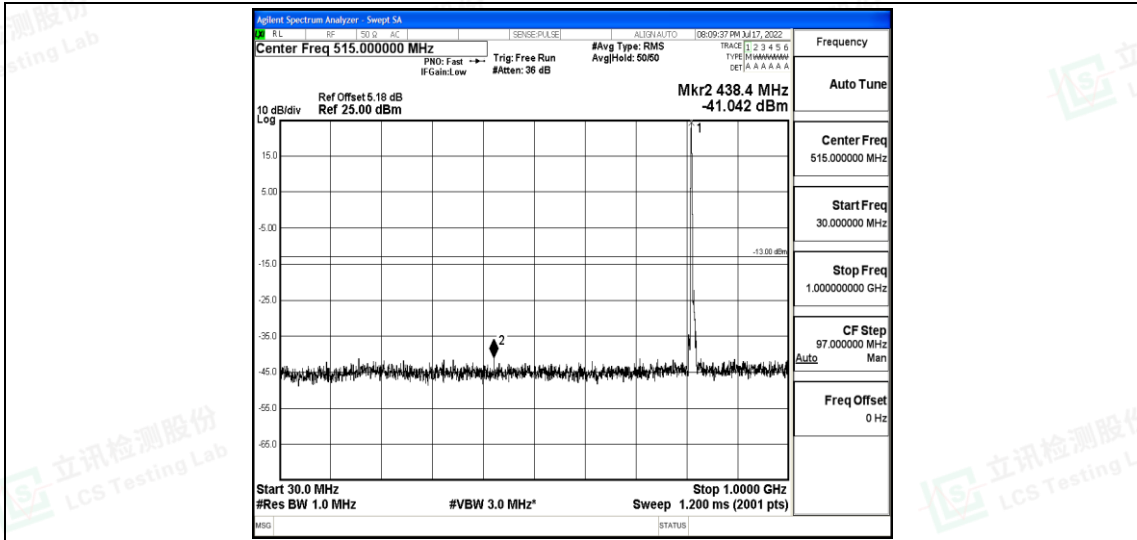

Band26-5MHz-QPSK-26715-1RB#0-Range3:30~1000MHz

Band26-5MHz-QPSK-26715-1RB#0-Range4:1000~10000MHz

Band26-5MHz-QPSK-26740-1RB#0-Range1:0.009~0.15MHz

Band26-5MHz-QPSK-26740-1RB#0-Range2:0.15~30MHz

Shenzhen LCS Compliance Testing Laboratory Ltd.
 Add: 101, 201 Bldg A & 301 Bldg C, Juji Industrial Park Yabianxueziwei, Shajing Street, Baoan District, Shenzhen, 518000, China
 Tel: +(86) 0755-82591330 | E-mail: webmaster@lcs-cert.com | Web: www.lcs-cert.com
 Scan code to check authenticity