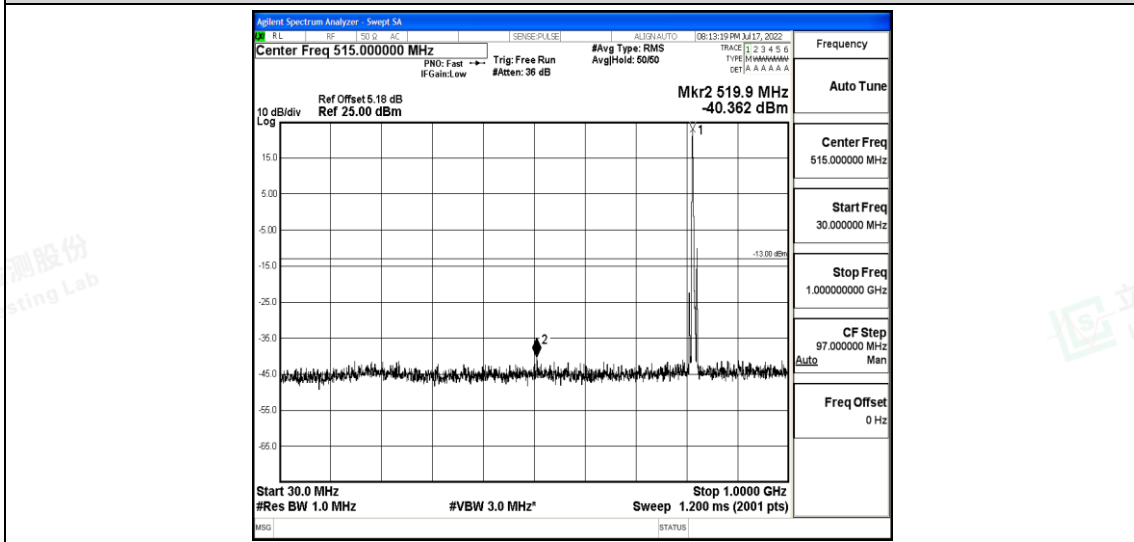

Band26-5MHz-16QAM-26740-1RB#0-Range3:30~1000MHz

Band26-5MHz-16QAM-26740-1RB#0-Range4:1000~10000MHz