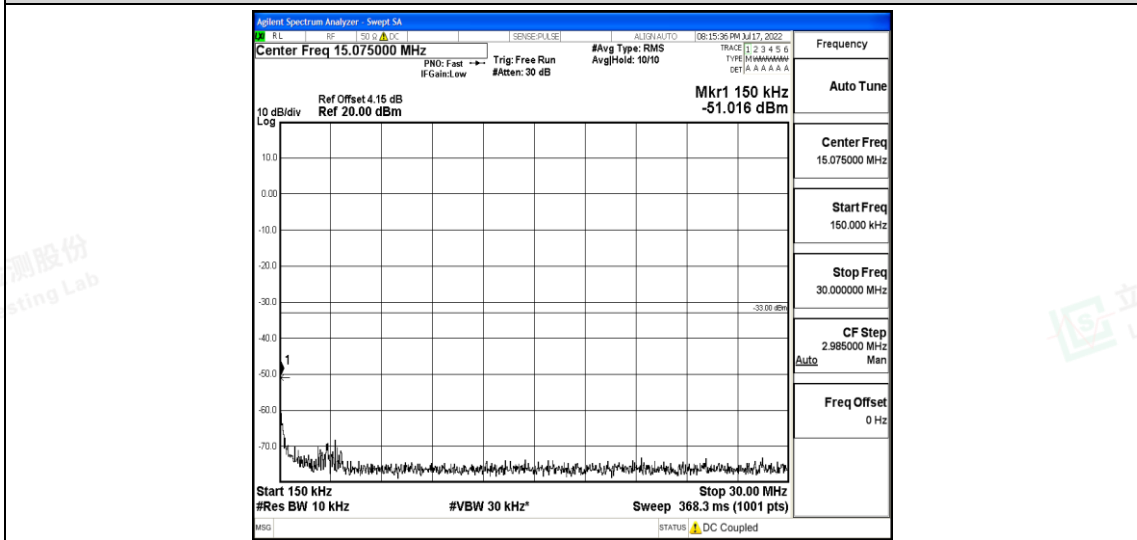

Band26-5MHz-16QAM-26765-1RB#0-Range2:0.15~30MHz

Band26-5MHz-16QAM-26765-1RB#0-Range3:30~1000MHz