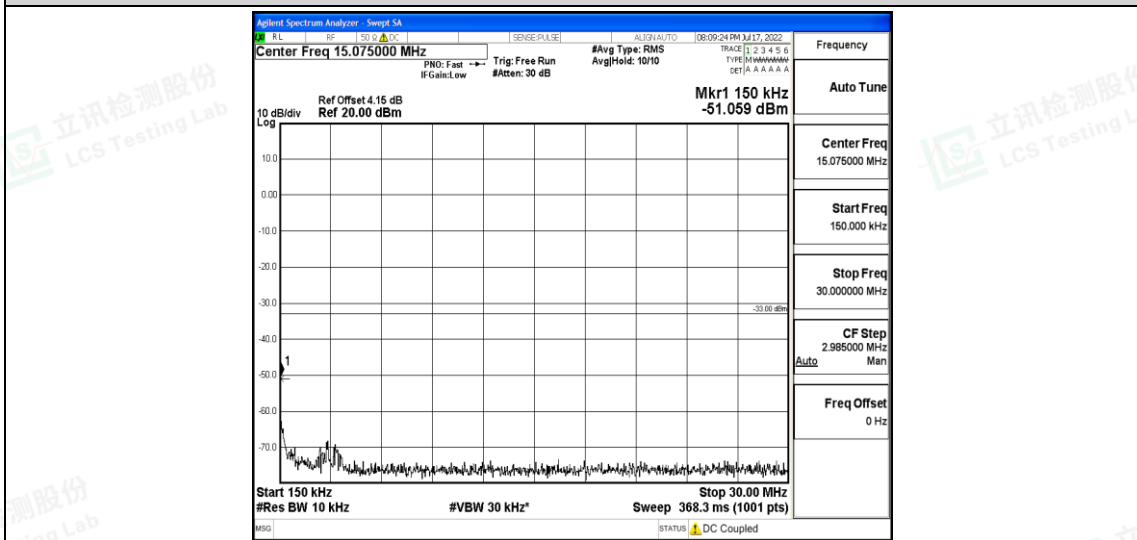

Band26-5MHz-QPSK-26715-1RB#0-Range3:30~1000MHz

Band26-5MHz-QPSK-26715-1RB#0-Range4:1000~10000MHz

Band26-5MHz-QPSK-26740-1RB#0-Range1:0.009~0.15MHz

Band26-5MHz-QPSK-26740-1RB#0-Range2:0.15~30MHz

Shenzhen LCS Compliance Testing Laboratory Ltd.
 Add: 101, 201 Bldg A & 301 Bldg C, Juji Industrial Park Yabianxueziwei, Shajing Street, Baoan District, Shenzhen, 518000, China
 Tel: +(86) 0755-82591330 | E-mail: webmaster@lcs-cert.com | Web: www.lcs-cert.com
 Scan code to check authenticity