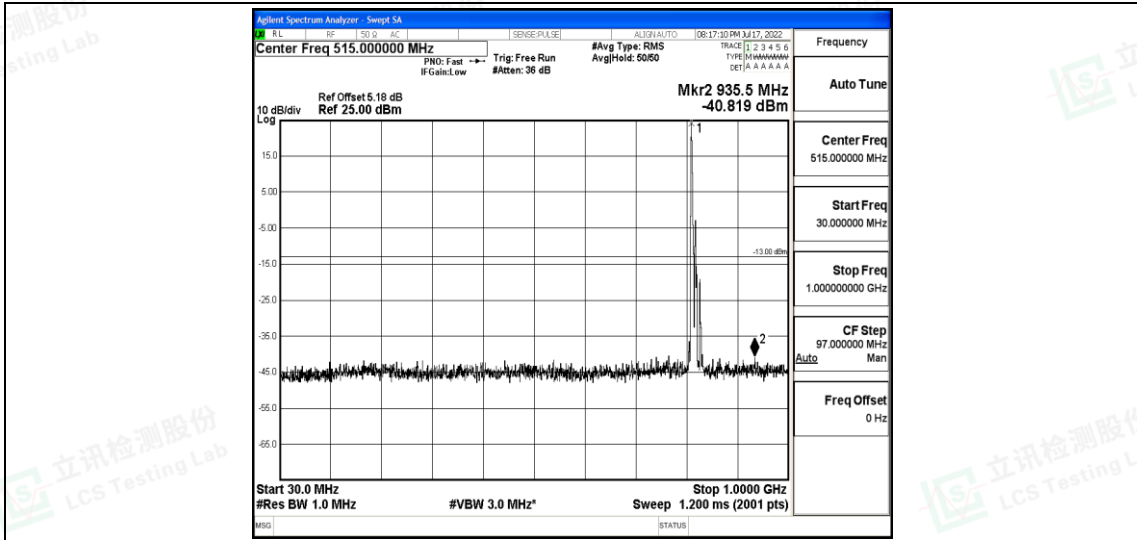

Band26-10MHz-QPSK-26740-1RB#0-Range3:30~1000MHz

Band26-10MHz-QPSK-26740-1RB#0-Range4:1000~10000MHz

Band26-10MHz-16QAM-26740-1RB#0-Range1:0.009~0.15MHz

Band26-10MHz-16QAM-26740-1RB#0-Range2:0.15~30MHz

Shenzhen LCS Compliance Testing Laboratory Ltd.
 Add: 101, 201 Bldg A & 301 Bldg C, Juji Industrial Park Yabianxueziwei, Shajing Street, Baoan District, Shenzhen, 518000, China
 Tel: +(86) 0755-82591330 | E-mail: webmaster@lcs-cert.com | Web: www.lcs-cert.com
 Scan code to check authenticity