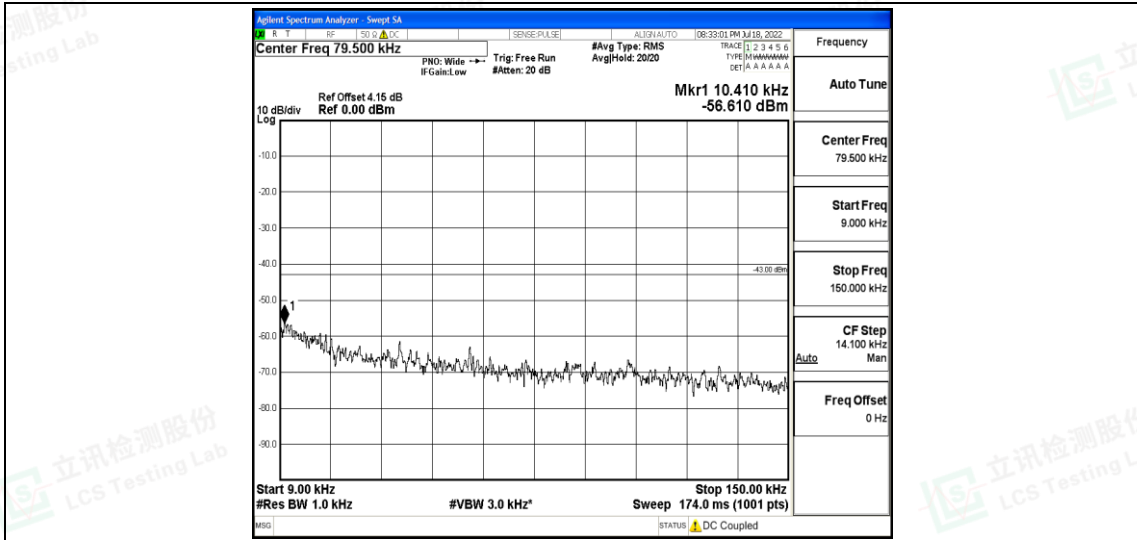

Band26-3MHz-16QAM-26740-1RB#0-Range3:30~1000MHz

Band26-3MHz-16QAM-26740-1RB#0-Range4:1000~10000MHz

Band26-3MHz-16QAM-26775-1RB#0-Range1:0.009~0.15MHz

Shenzhen LCS Compliance Testing Laboratory Ltd.
 Add: 101, 201 Bldg A & 301 Bldg C, Juji Industrial Park Yabianxueziwei, Shajing Street, Baoan District, Shenzhen, 518000, China
 Tel: +(86) 0755-82591330 | E-mail: webmaster@lcs-cert.com | Web: www.lcs-cert.com
 Scan code to check authenticity