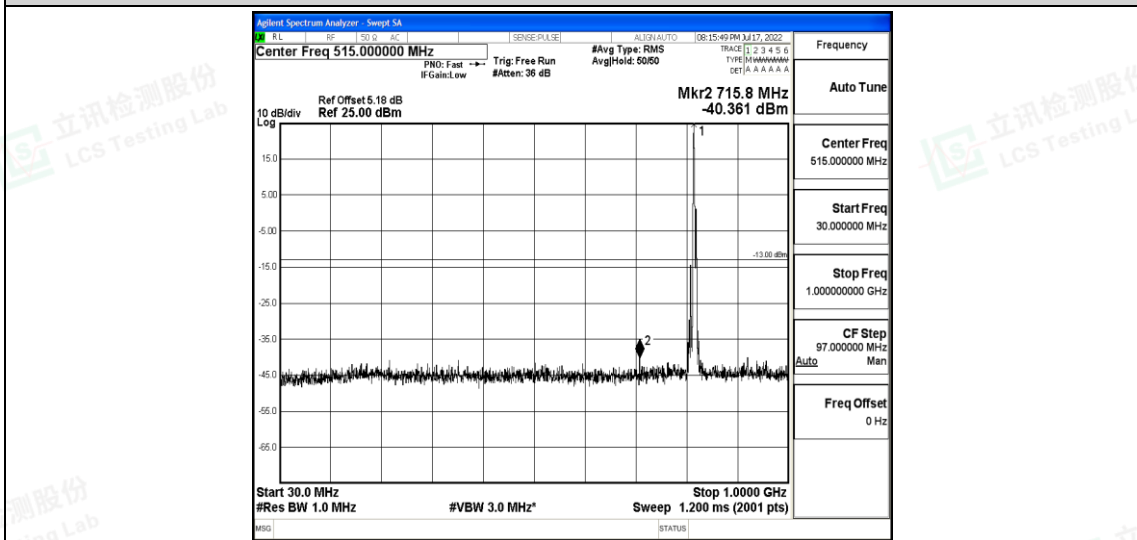

Band26-5MHz-16QAM-26765-1RB#0-Range3:30~1000MHz

Band26-5MHz-16QAM-26765-1RB#0-Range4:1000~10000MHz