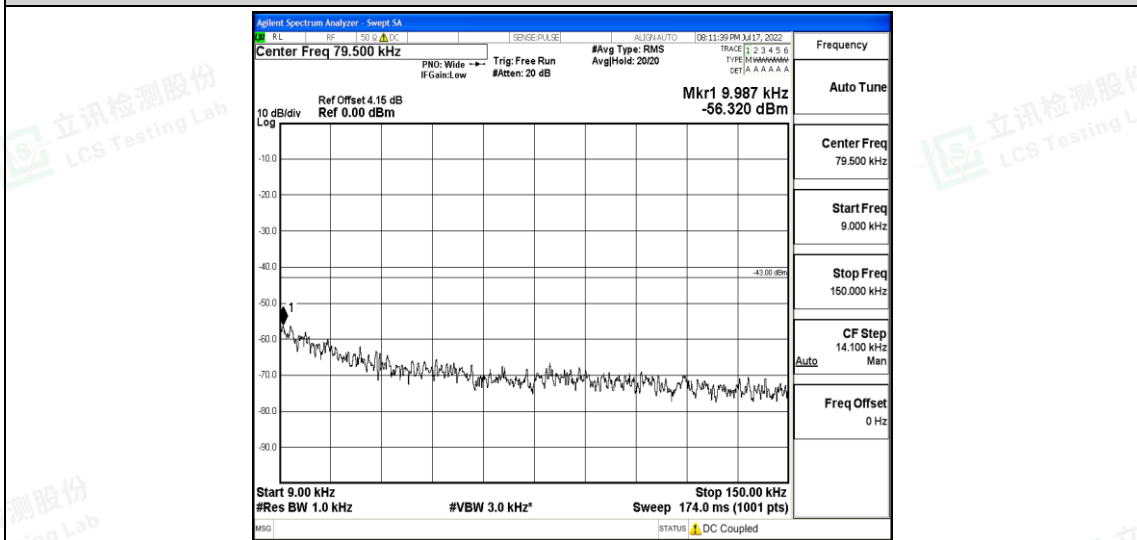

Band26-5MHz-QPSK-26715-1RB#0-Range3:30~1000MHz

Band26-5MHz-QPSK-26715-1RB#0-Range4:1000~10000MHz

Band26-5MHz-QPSK-26740-1RB#0-Range1:0.009~0.15MHz

Band26-5MHz-QPSK-26740-1RB#0-Range2:0.15~30MHz

Shenzhen LCS Compliance Testing Laboratory Ltd.
 Add: 101, 201 Bldg A & 301 Bldg C, Juji Industrial Park Yabianxueziwei, Shajing Street, Baoan District, Shenzhen, 518000, China
 Tel: +(86) 0755-82591330 | E-mail: webmaster@lcs-cert.com | Web: www.lcs-cert.com
 Scan code to check authenticity