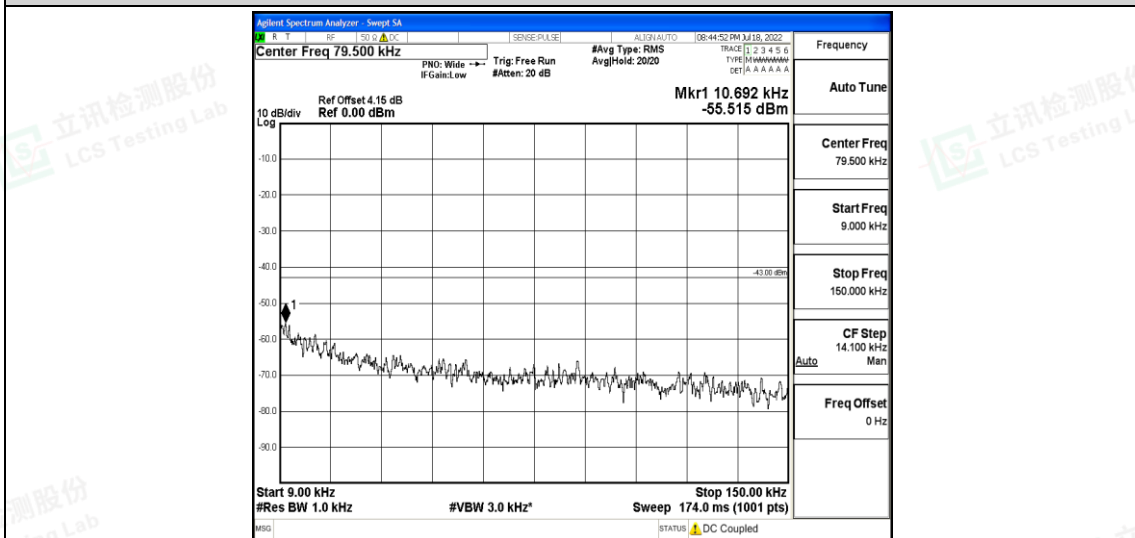

Band26-3MHz-16QAM-26740-1RB#0-Range1:0.009~0.15MHz

Band26-3MHz-16QAM-26740-1RB#0-Range2:0.15~30MHz

Shenzhen LCS Compliance Testing Laboratory Ltd.
Add: 101, 201 Bldg A & 301 Bldg C, Juji Industrial Park Yabianxueziwei, Shajing Street, Baoan District, Shenzhen, 518000, China
Tel: +(86) 0755-82591330 | E-mail: webmaster@lcs-cert.com | Web: www.lcs-cert.com
Scan code to check authenticity