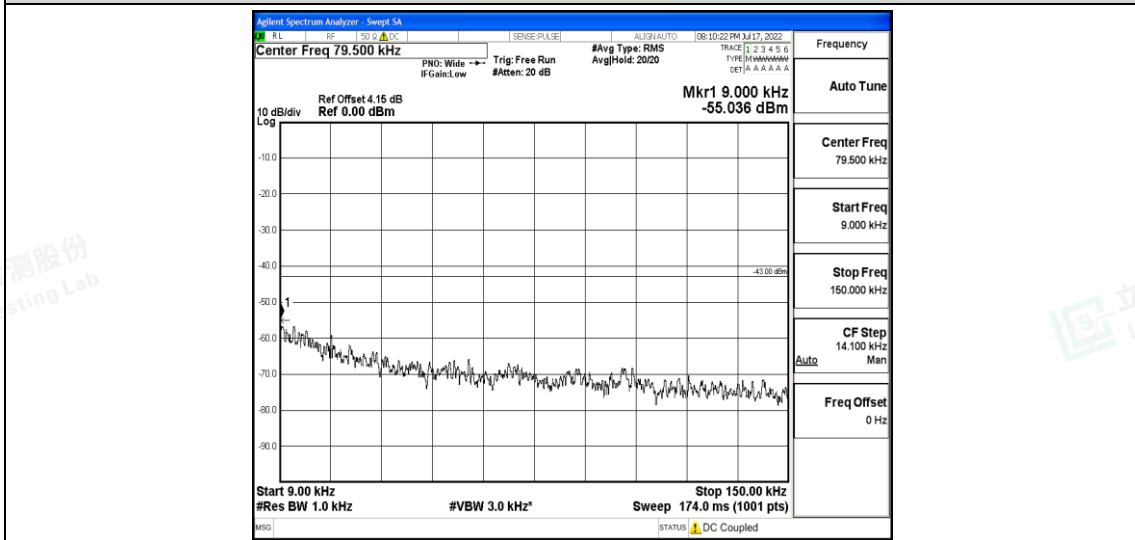

Band26-5MHz-16QAM-26715-1RB#0-Range1:0.009~0.15MHz

Band26-5MHz-16QAM-26715-1RB#0-Range2:0.15~30MHz