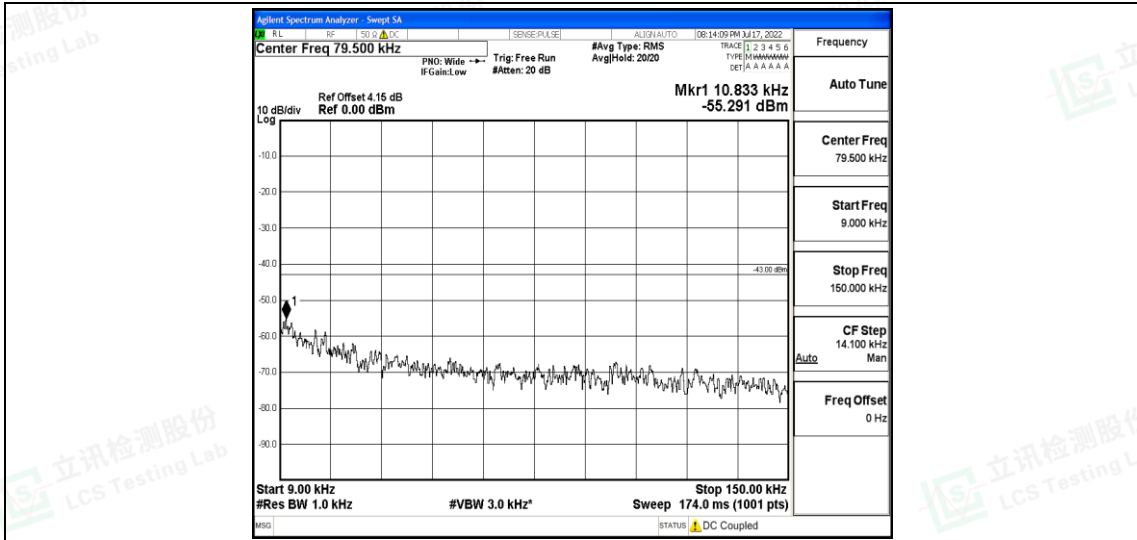

Band26-5MHz-QPSK-26740-1RB#0-Range3:30~1000MHz

Band26-5MHz-QPSK-26740-1RB#0-Range4:1000~10000MHz

Band26-5MHz-QPSK-26765-1RB#0-Range1:0.009~0.15MHz

Shenzhen LCS Compliance Testing Laboratory Ltd.
 Add: 101, 201 Bldg A & 301 Bldg C, Juji Industrial Park Yabianxueziwei, Shajing Street, Baoan District, Shenzhen, 518000, China
 Tel: +(86) 0755-82591330 | E-mail: webmaster@lcs-cert.com | Web: www.lcs-cert.com
 Scan code to check authenticity