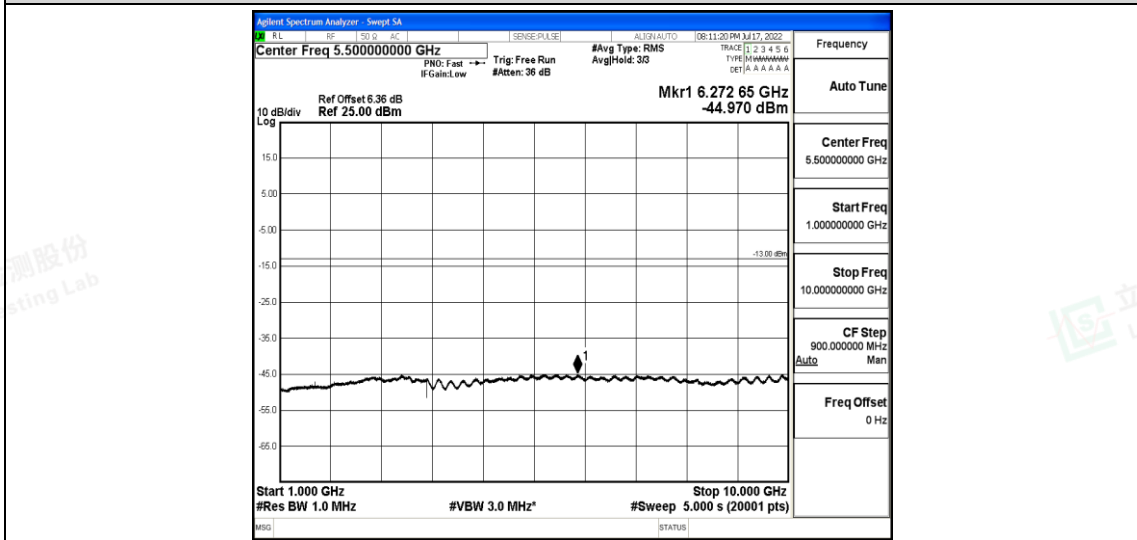

Band26-5MHz-16QAM-26715-1RB#0-Range1:0.009~0.15MHz

Band26-5MHz-16QAM-26715-1RB#0-Range2:0.15~30MHz

Band26-5MHz-16QAM-26715-1RB#0-Range3:30~1000MHz

Band26-5MHz-16QAM-26715-1RB#0-Range4:1000~10000MHz

Band26-5MHz-16QAM-26740-1RB#0-Range1:0.009~0.15MHz