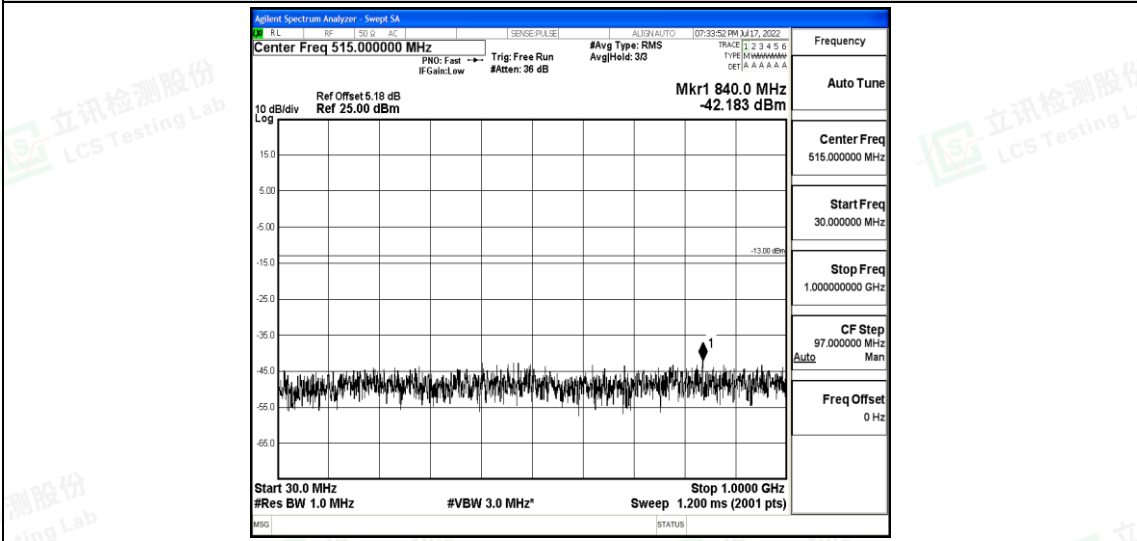

Band25-15MHz-16QAM-26115-1RB#0-Range3:30~1000MHz

Band25-15MHz-16QAM-26115-1RB#0-Range4:1000~10000MHz