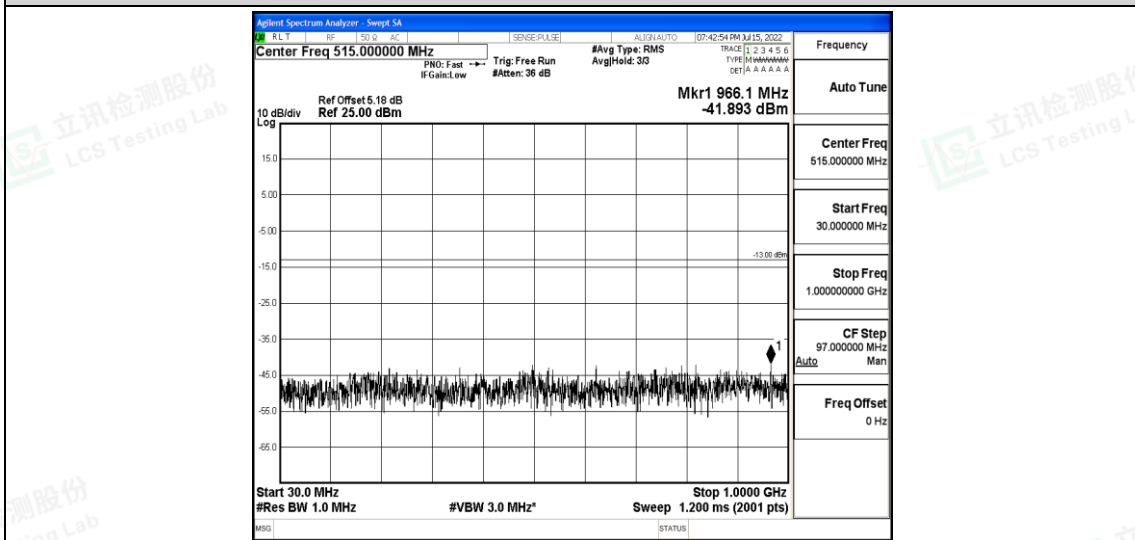

Band25-10MHz-16QAM-26090-1RB#0-Range3:30~1000MHz

Band25-10MHz-16QAM-26090-1RB#0-Range4:1000~10000MHz