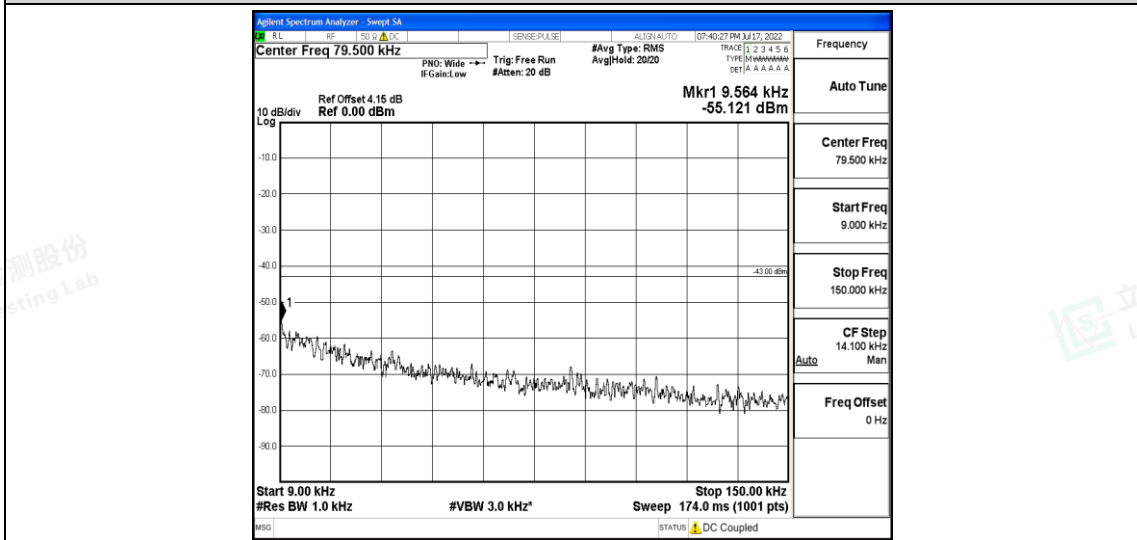

Band25-15MHz-16QAM-26615-1RB#0-Range1:0.009~0.15MHz

Band25-15MHz-16QAM-26615-1RB#0-Range2:0.15~30MHz