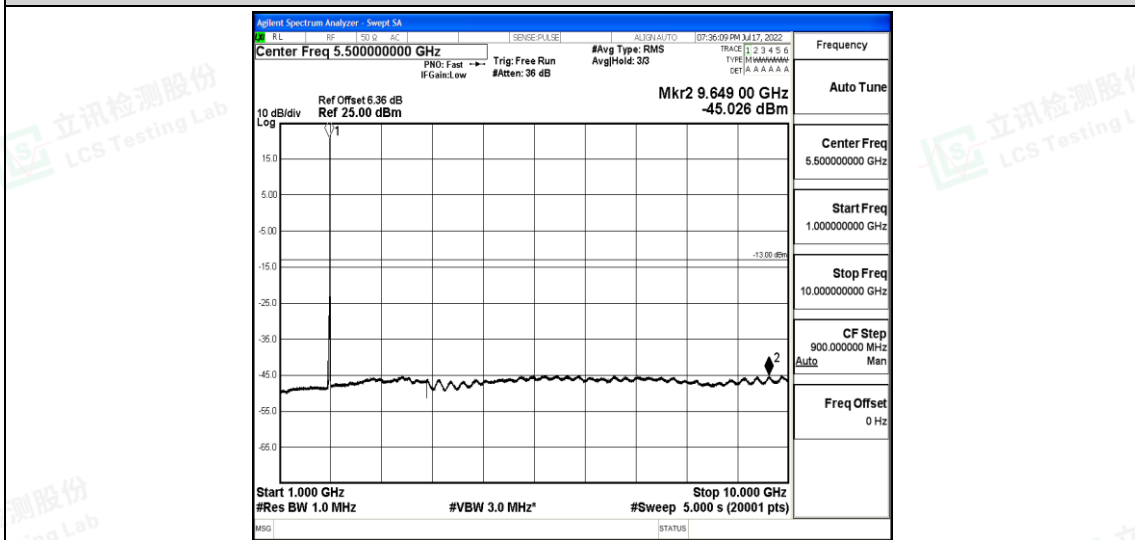

Band25-15MHz-QPSK-26365-1RB#0-Range4:1000~10000MHz

Band25-15MHz-QPSK-26365-1RB#0-Range5:10000~20000MHz