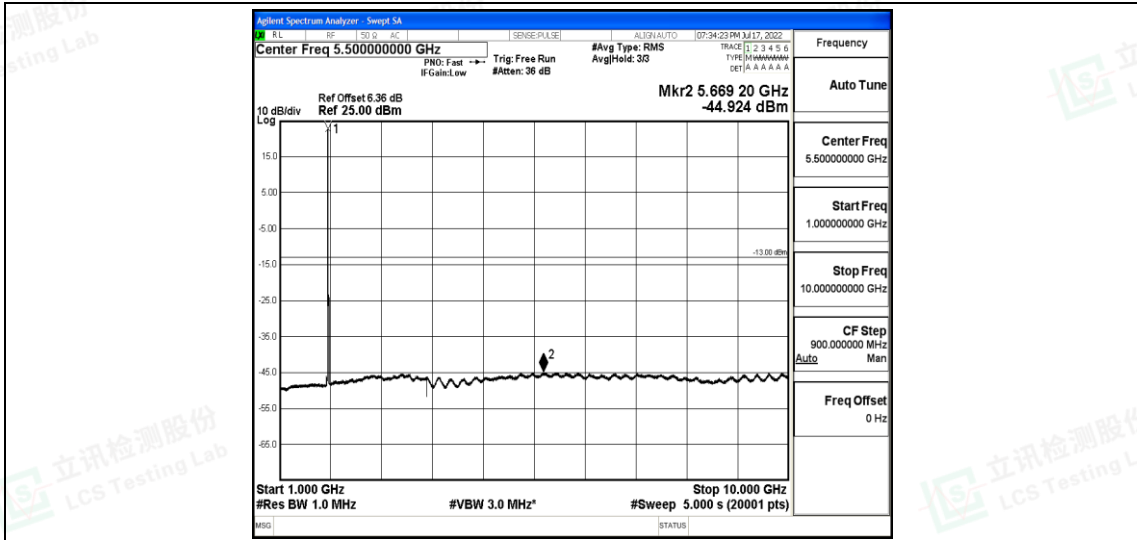

Band25-15MHz-16QAM-26115-1RB#0-Range4:1000~10000MHz

Band25-15MHz-16QAM-26115-1RB#0-Range5:10000~20000MHz