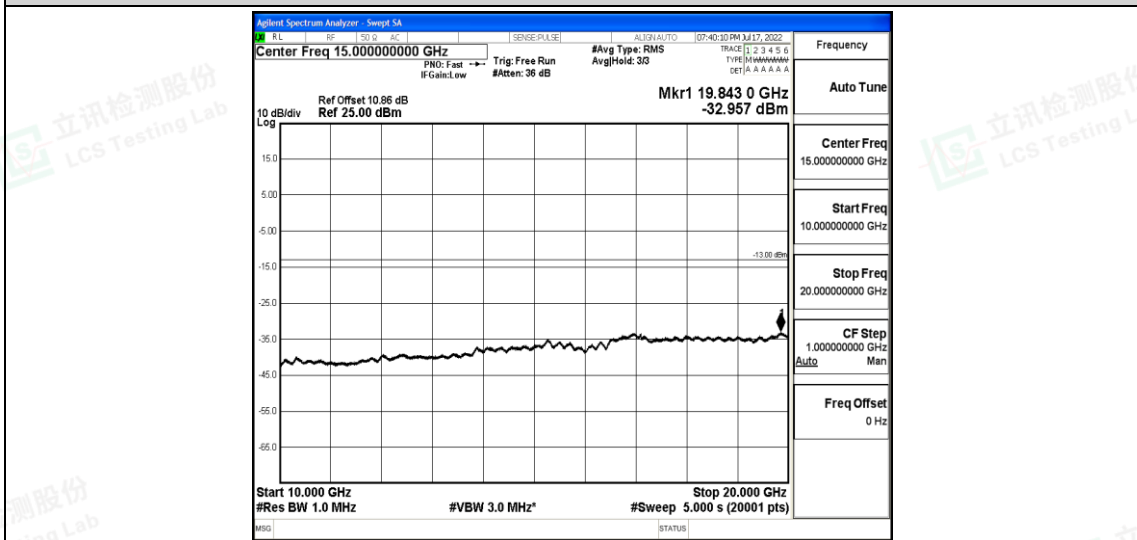

Band25-15MHz-QPSK-26615-1RB#0-Range3:30~1000MHz

Band25-15MHz-QPSK-26615-1RB#0-Range4:1000~10000MHz

Band25-15MHz-QPSK-26615-1RB#0-Range5:10000~20000MHz

Band25-15MHz-16QAM-26115-1RB#0-Range1:0.009~0.15MHz

Shenzhen LCS Compliance Testing Laboratory Ltd.
 Add: 101, 201 Bldg A & 301 Bldg C, Juji Industrial Park Yabianxueziwei, Shajing Street, Baoan District, Shenzhen, 518000, China
 Tel: +(86) 0755-82591330 | E-mail: webmaster@lcs-cert.com | Web: www.lcs-cert.com
 Scan code to check authenticity