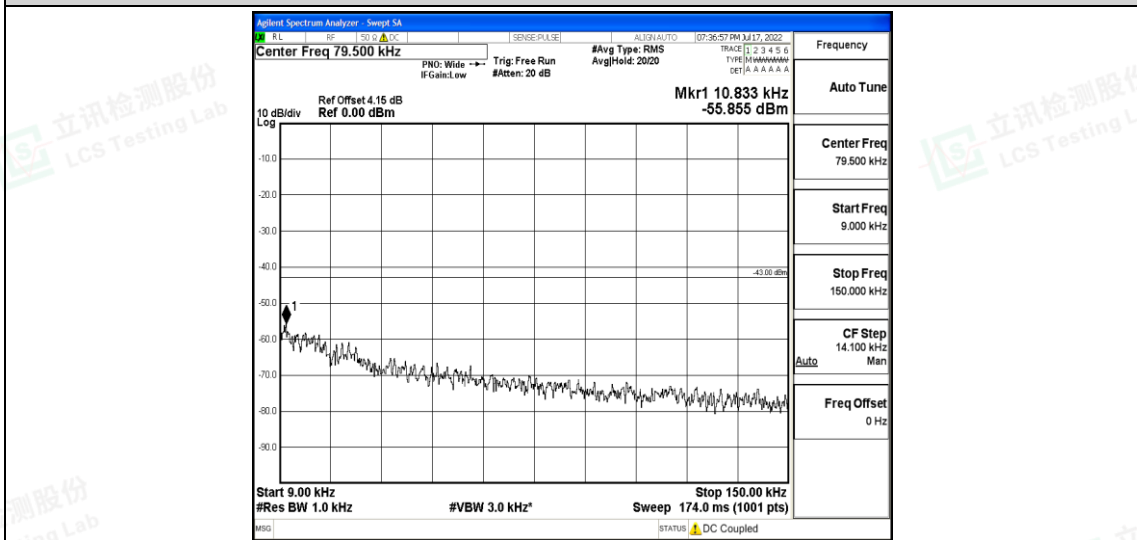

Band25-15MHz-16QAM-26365-1RB#0-Range1:0.009~0.15MHz

Band25-15MHz-16QAM-26365-1RB#0-Range2:0.15~30MHz

Shenzhen LCS Compliance Testing Laboratory Ltd.
Add: 101, 201 Bldg A & 301 Bldg C, Juji Industrial Park Yabianxueziwei, Shajing Street, Baoan District, Shenzhen, 518000, China
Tel: +(86) 0755-82591330 | E-mail: webmaster@lcs-cert.com | Web: www.lcs-cert.com
Scan code to check authenticity