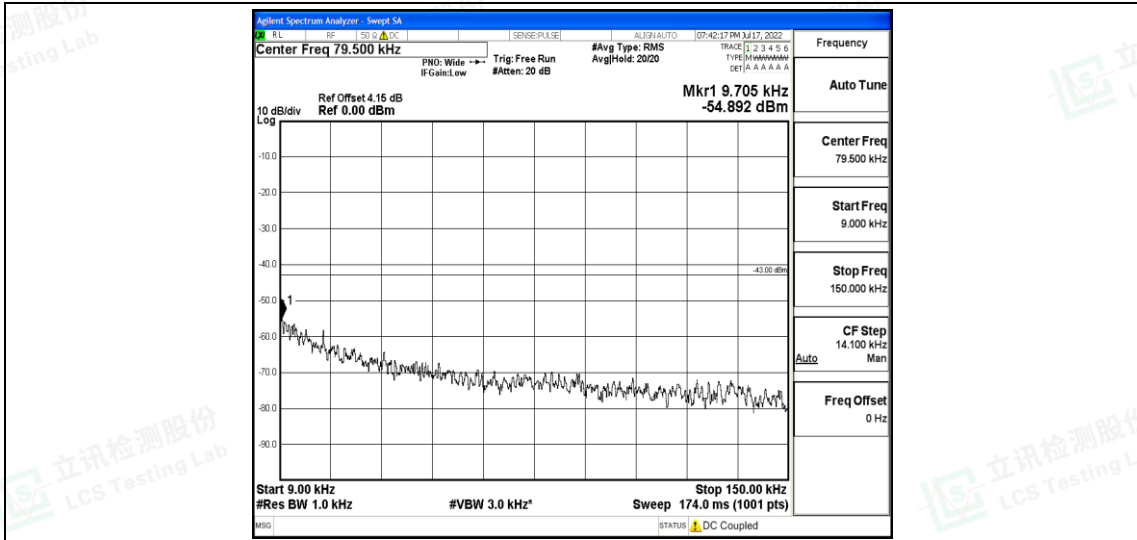

Band25-15MHz-16QAM-26615-1RB#0-Range4: 1000~10000MHz

Band25-15MHz-16QAM-26615-1RB#0-Range5: 10000~20000MHz

Band25-20MHz-QPSK-26140-1RB#0-Range1: 0.009~0.15MHz

Shenzhen LCS Compliance Testing Laboratory Ltd.
 Add: 101, 201 Bldg A & 301 Bldg C, Juji Industrial Park Yabianxueziwei, Shajing Street, Baoan District, Shenzhen, 518000, China
 Tel: +(86) 0755-82591330 | E-mail: webmaster@lcs-cert.com | Web: www.lcs-cert.com
 Scan code to check authenticity