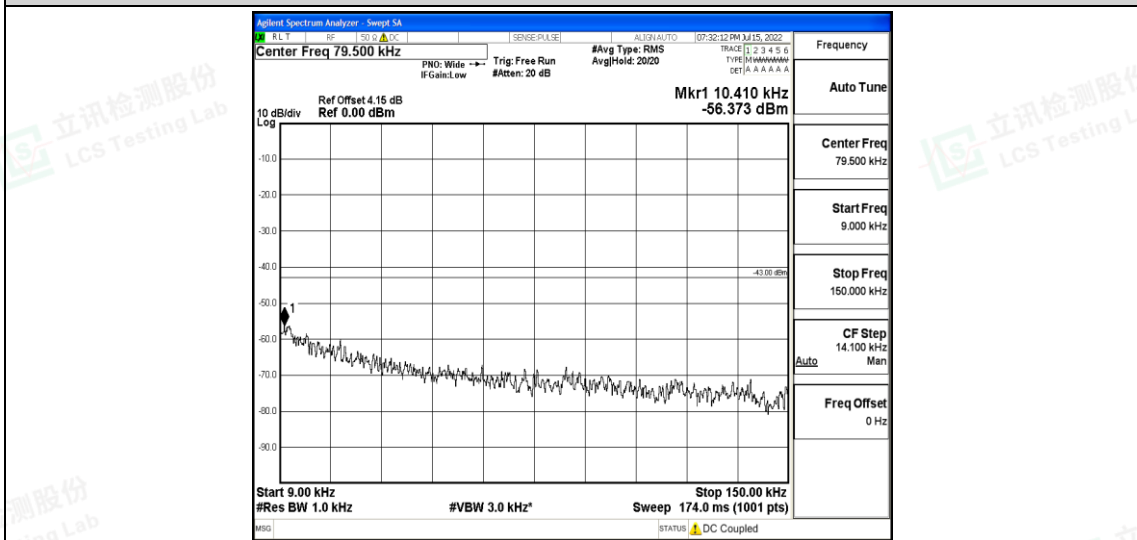

Band25-5MHz-16QAM-26065-1RB#0-Range5:10000~20000MHz

Band25-5MHz-16QAM-26365-1RB#0-Range1:0.009~0.15MHz

Band25-5MHz-16QAM-26365-1RB#0-Range2:0.15~30MHz

Shenzhen LCS Compliance Testing Laboratory Ltd.
 Add: 101, 201 Bldg A & 301 Bldg C, Juji Industrial Park Yabianxueziwei, Shajing Street, Baoan District, Shenzhen, 518000, China
 Tel: +(86) 0755-82591330 | E-mail: webmaster@lcs-cert.com | Web: www.lcs-cert.com
 Scan code to check authenticity