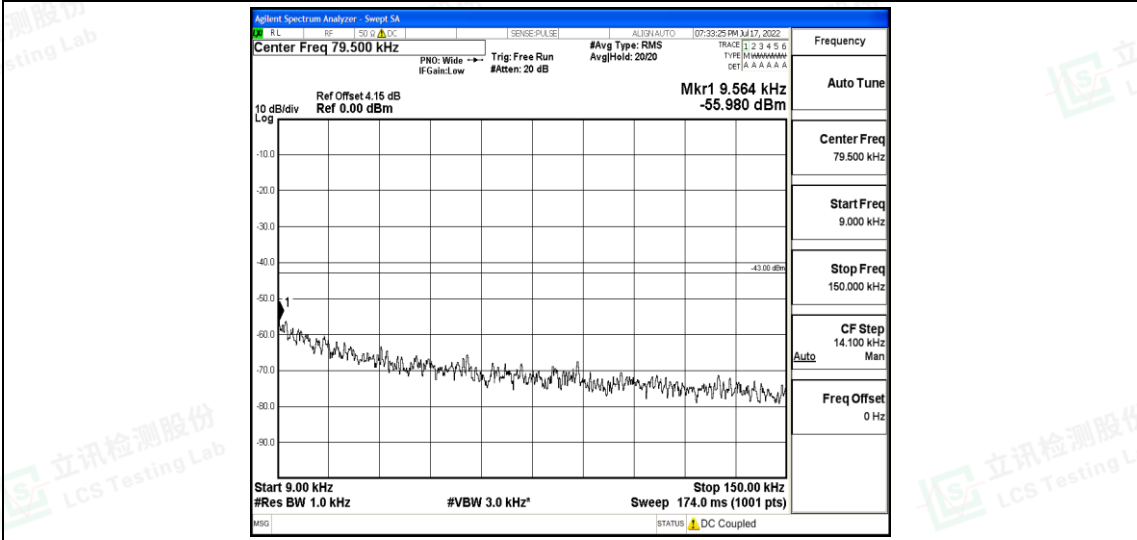

Band25-15MHz-QPSK-26615-1RB#0-Range3:30~1000MHz

Band25-15MHz-QPSK-26615-1RB#0-Range4:1000~10000MHz

Band25-15MHz-QPSK-26615-1RB#0-Range5:10000~20000MHz

Band25-15MHz-16QAM-26115-1RB#0-Range1:0.009~0.15MHz

Shenzhen LCS Compliance Testing Laboratory Ltd.
 Add: 101, 201 Bldg A & 301 Bldg C, Juji Industrial Park Yabianxueziwei, Shajing Street, Baoan District, Shenzhen, 518000, China
 Tel: +(86) 0755-82591330 | E-mail: webmaster@lcs-cert.com | Web: www.lcs-cert.com
 Scan code to check authenticity