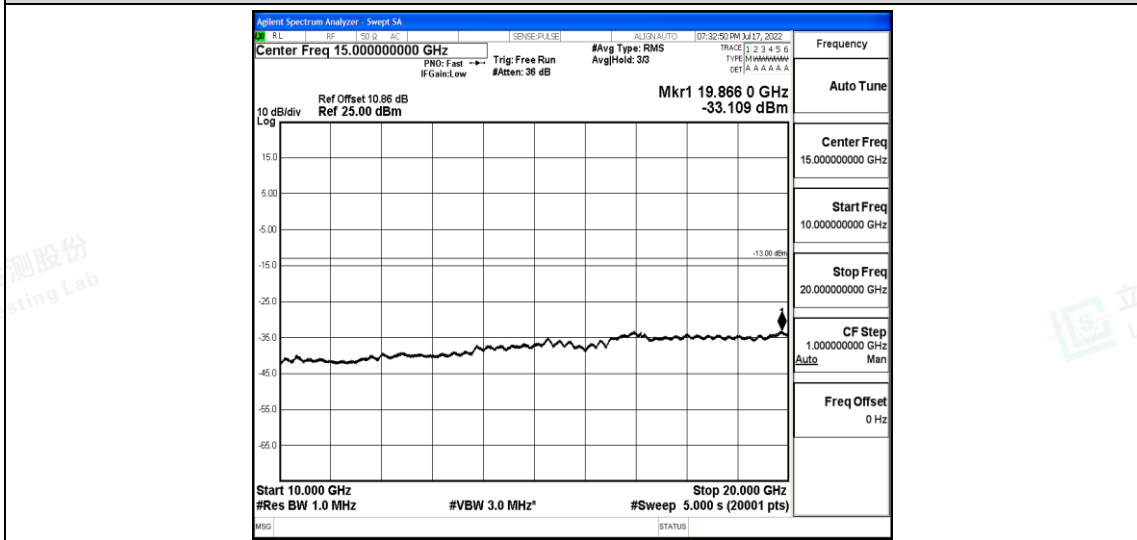

Band25-15MHz-QPSK-26115-1RB#0-Range5:10000~20000MHz

Band25-15MHz-QPSK-26365-1RB#0-Range1:0.009~0.15MHz