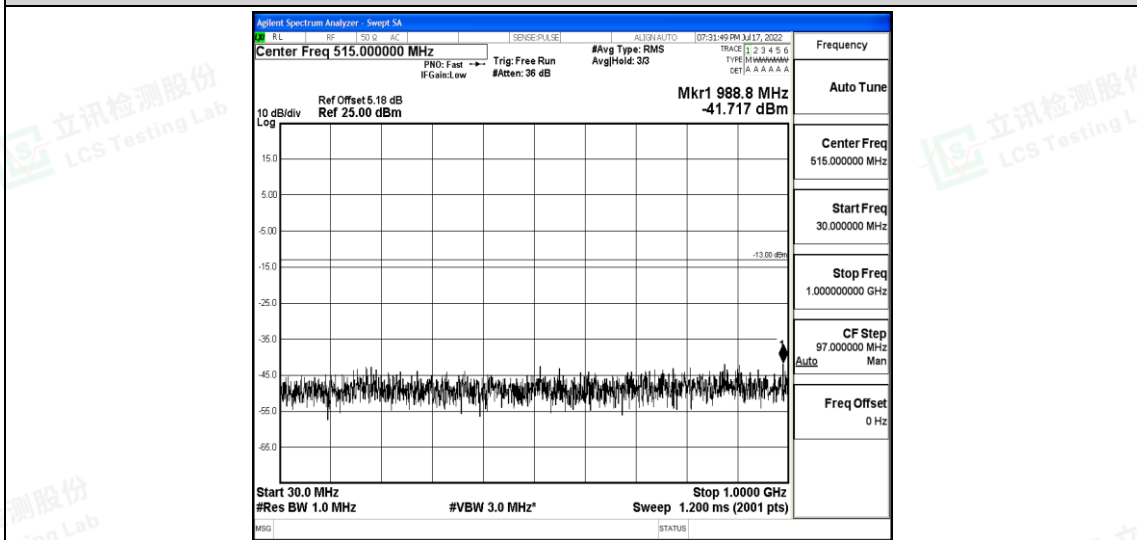

Band25-15MHz-QPSK-26115-1RB#0-Range3:30~1000MHz

Band25-15MHz-QPSK-26115-1RB#0-Range4:1000~10000MHz

Shenzhen LCS Compliance Testing Laboratory Ltd.
Add: 101, 201 Bldg A & 301 Bldg C, Juji Industrial Park Yabianxueziwei, Shajing Street, Baoan District, Shenzhen, 518000, China
Tel: +(86) 0755-82591330 | E-mail: webmaster@lcs-cert.com | Web: www.lcs-cert.com
Scan code to check authenticity