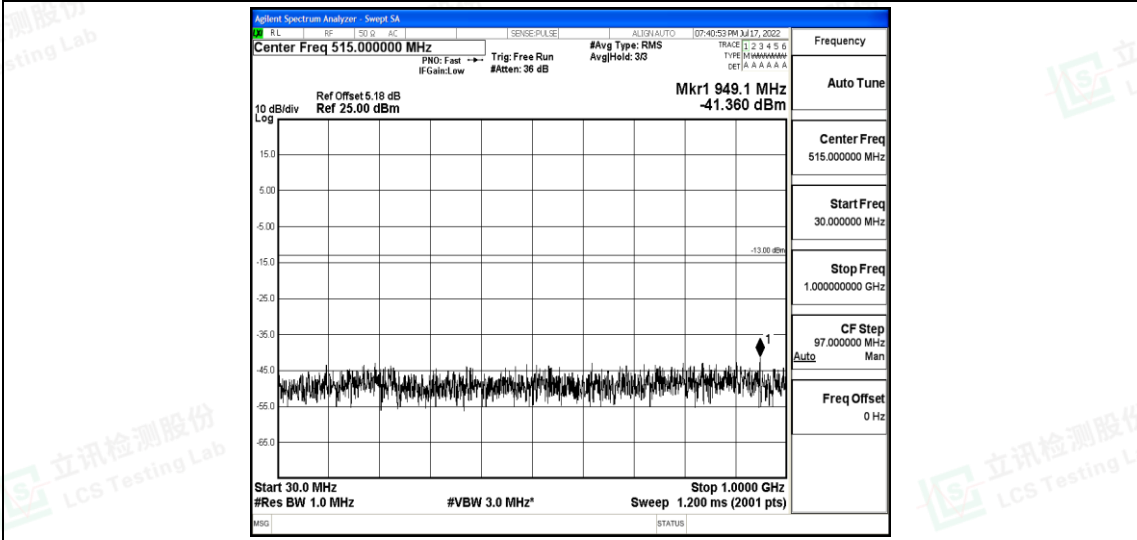

Band25-15MHz-16QAM-26615-1RB#0-Range1:0.009~0.15MHz

Band25-15MHz-16QAM-26615-1RB#0-Range2:0.15~30MHz

Band25-15MHz-16QAM-26615-1RB#0-Range3:30~1000MHz

Shenzhen LCS Compliance Testing Laboratory Ltd.
 Add: 101, 201 Bldg A & 301 Bldg C, Juji Industrial Park Yabianxueziwei, Shajing Street, Baoan District, Shenzhen, 518000, China
 Tel: +(86) 0755-82591330 | E-mail: webmaster@lcs-cert.com | Web: www.lcs-cert.com
 Scan code to check authenticity