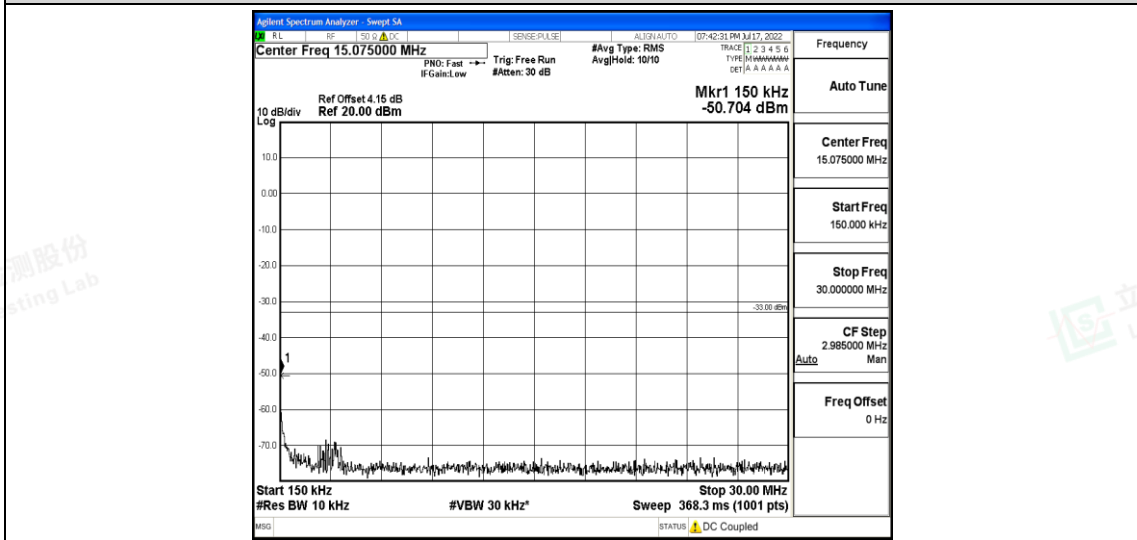

Band25-20MHz-QPSK-26140-1RB#0-Range2:0.15~30MHz

Band25-20MHz-QPSK-26140-1RB#0-Range3:30~1000MHz