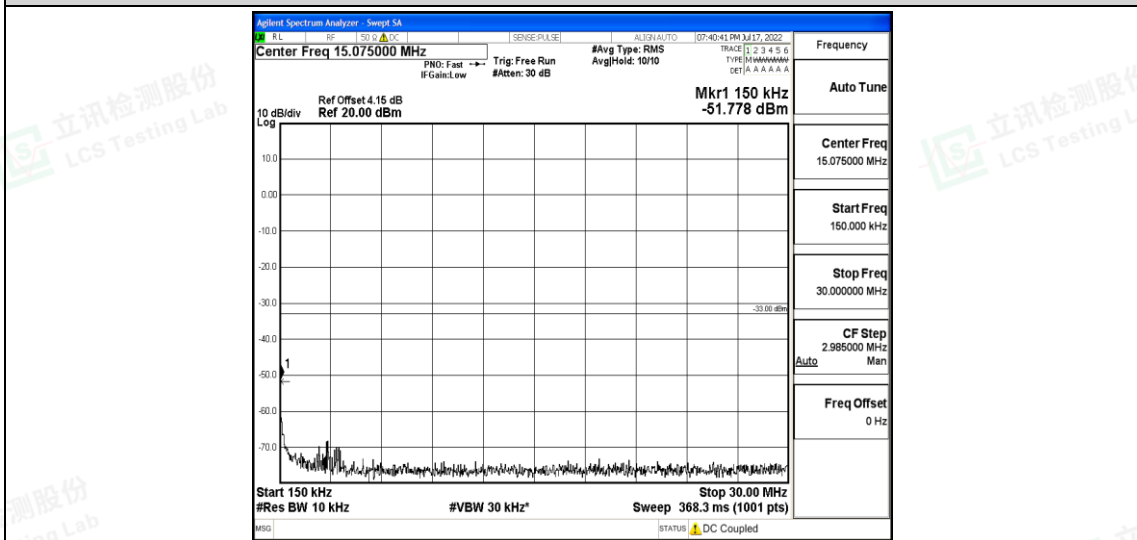

Band25-15MHz-16QAM-26615-1RB#0-Range2:0.15~30MHz

Band25-15MHz-16QAM-26615-1RB#0-Range3:30~1000MHz

Shenzhen LCS Compliance Testing Laboratory Ltd.
Add: 101, 201 Bldg A & 301 Bldg C, Juji Industrial Park Yabianxueziwei, Shajing Street, Baoan District, Shenzhen, 518000, China
Tel: +(86) 0755-82591330 | E-mail: webmaster@lcs-cert.com | Web: www.lcs-cert.com
Scan code to check authenticity