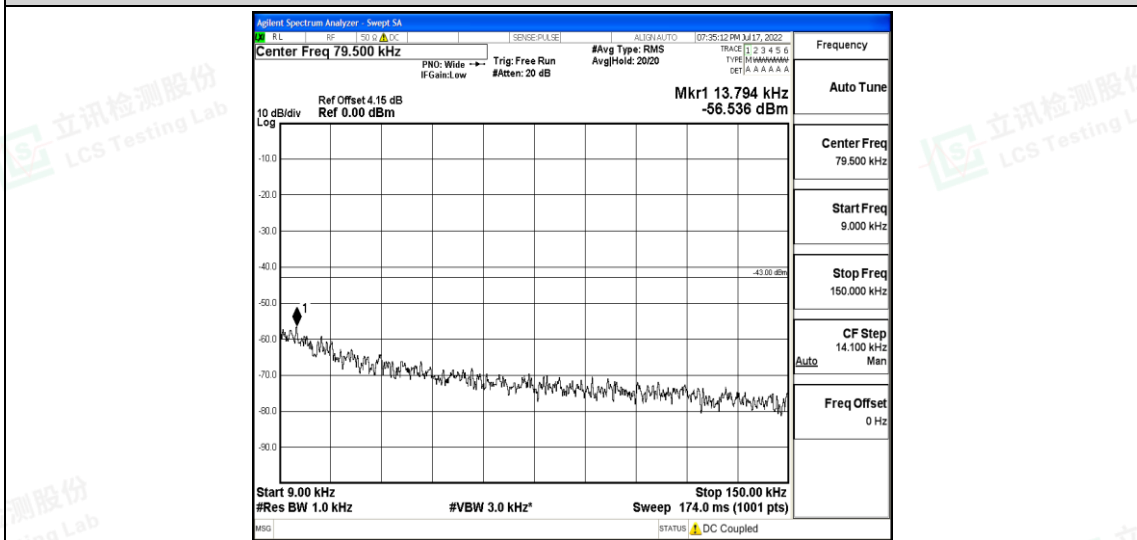

Band25-15MHz-QPSK-26365-1RB#0-Range1:0.009~0.15MHz

Band25-15MHz-QPSK-26365-1RB#0-Range2:0.15~30MHz

Shenzhen LCS Compliance Testing Laboratory Ltd.
Add: 101, 201 Bldg A & 301 Bldg C, Juji Industrial Park Yabianxueziwei, Shajing Street, Baoan District, Shenzhen, 518000, China
Tel: +(86) 0755-82591330 | E-mail: webmaster@lcs-cert.com | Web: www.lcs-cert.com
Scan code to check authenticity