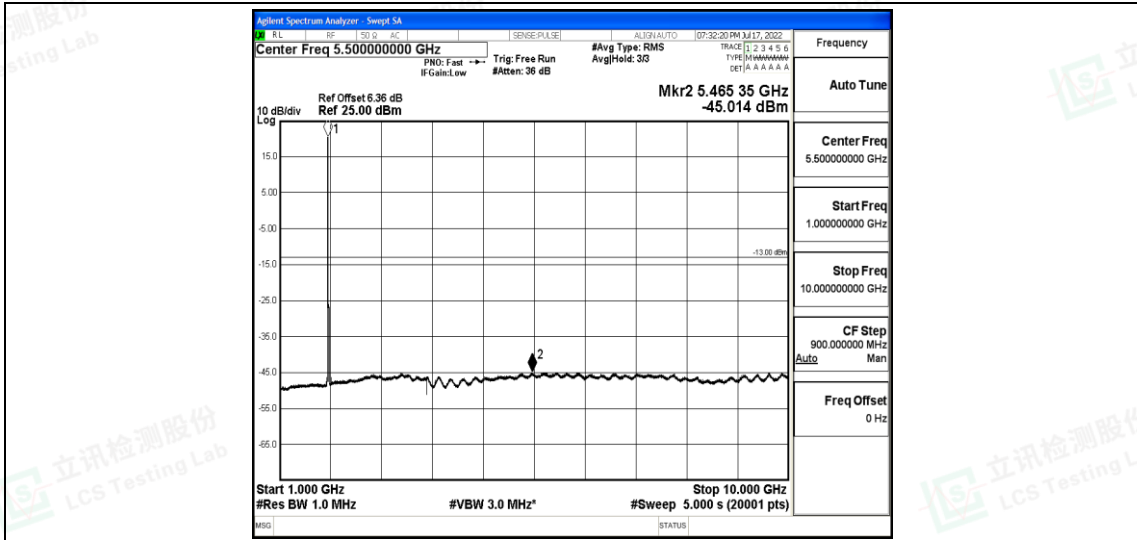

Band25-15MHz-QPSK-26115-1RB#0-Range2:0.15~30MHz

Band25-15MHz-QPSK-26115-1RB#0-Range3:30~1000MHz

Band25-15MHz-QPSK-26115-1RB#0-Range4:1000~10000MHz

Shenzhen LCS Compliance Testing Laboratory Ltd.
 Add: 101, 201 Bldg A & 301 Bldg C, Juji Industrial Park Yabianxueziwei, Shajing Street, Baoan District, Shenzhen, 518000, China
 Tel: +(86) 0755-82591330 | E-mail: webmaster@lcs-cert.com | Web: www.lcs-cert.com
 Scan code to check authenticity