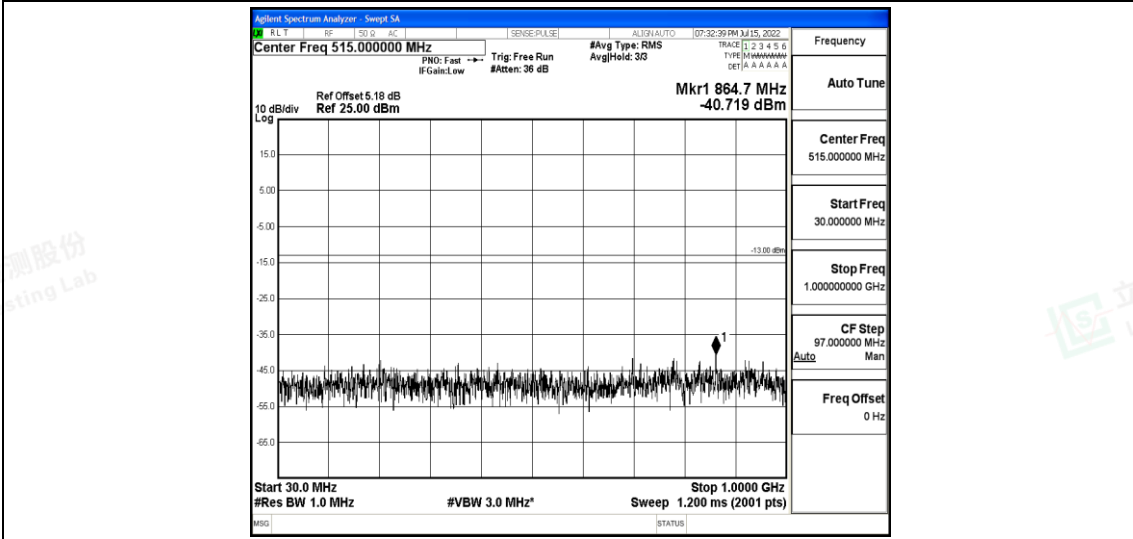

Band25-5MHz-16QAM-26365-1RB#0-Range3:30~1000MHz

Band25-5MHz-16QAM-26365-1RB#0-Range4:1000~10000MHz