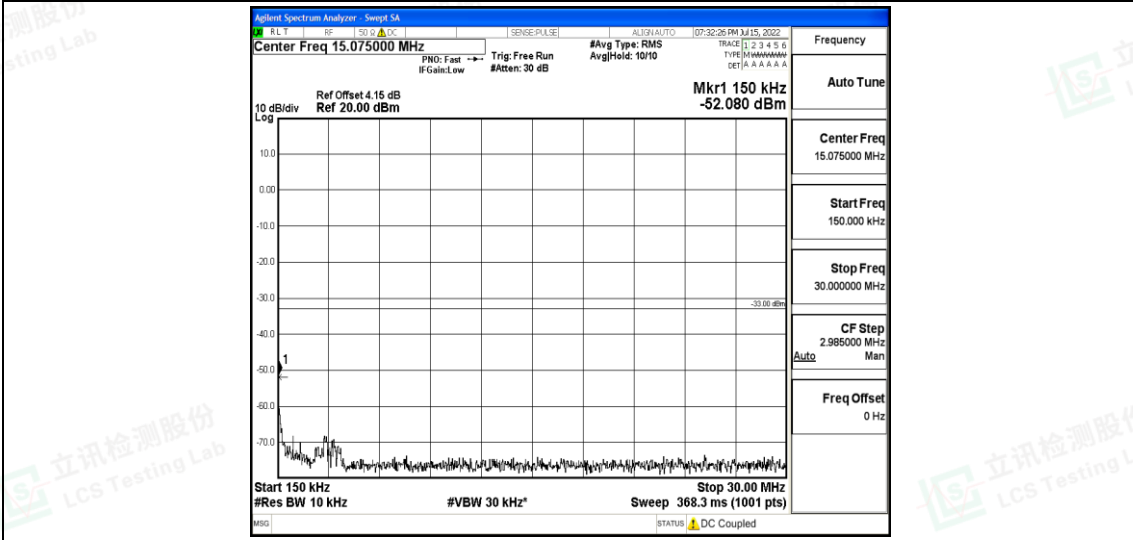

Band25-5MHz-16QAM-26065-1RB#0-Range5:10000~20000MHz

Band25-5MHz-16QAM-26365-1RB#0-Range1:0.009~0.15MHz

Band25-5MHz-16QAM-26365-1RB#0-Range2:0.15~30MHz

Shenzhen LCS Compliance Testing Laboratory Ltd.
 Add: 101, 201 Bldg A & 301 Bldg C, Juji Industrial Park Yabianxueziwei, Shajing Street, Baoan District, Shenzhen, 518000, China
 Tel: +(86) 0755-82591330 | E-mail: webmaster@lcs-cert.com | Web: www.lcs-cert.com
 Scan code to check authenticity