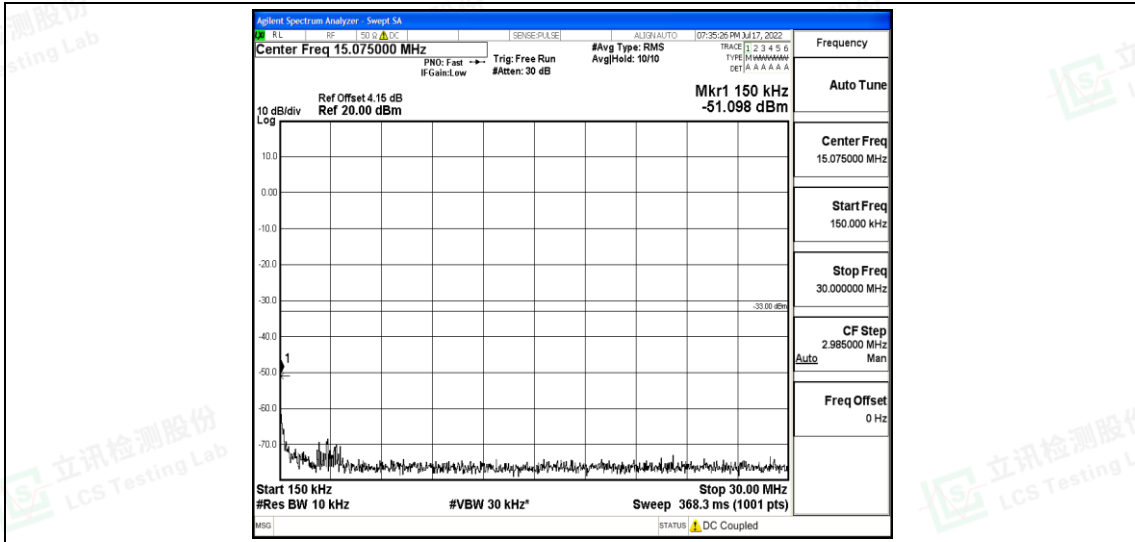

Band25-15MHz-QPSK-26115-1RB#0-Range5:10000~20000MHz

Band25-15MHz-QPSK-26365-1RB#0-Range1:0.009~0.15MHz

Band25-15MHz-QPSK-26365-1RB#0-Range2:0.15~30MHz

Shenzhen LCS Compliance Testing Laboratory Ltd.
 Add: 101, 201 Bldg A & 301 Bldg C, Juji Industrial Park Yabianxueziwei, Shajing Street, Baoan District, Shenzhen, 518000, China
 Tel: +(86) 0755-82591330 | E-mail: webmaster@lcs-cert.com | Web: www.lcs-cert.com
 Scan code to check authenticity