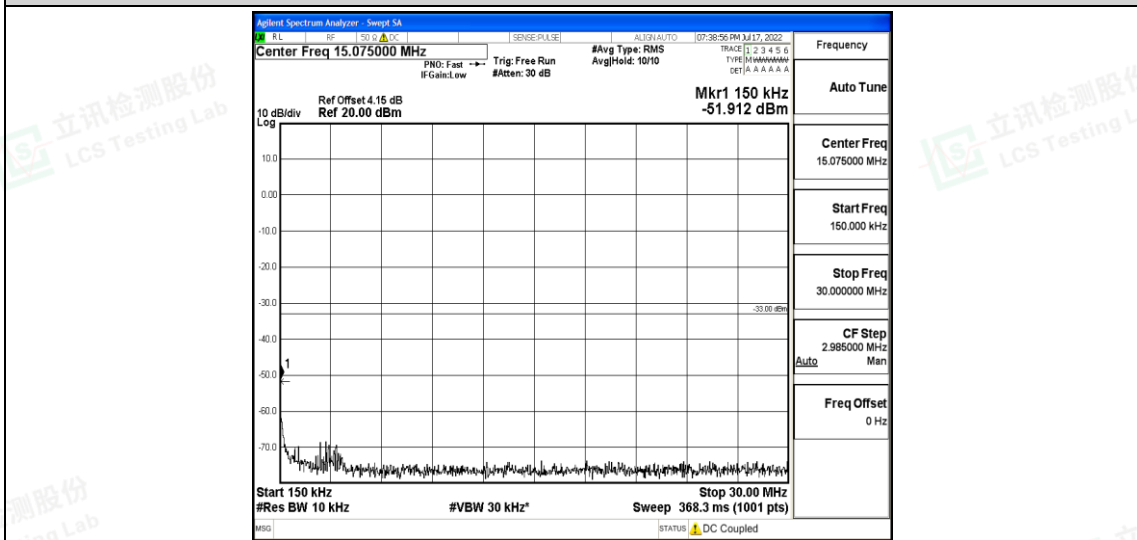

Band25-15MHz-QPSK-26615-1RB#0-Range2:0.15~30MHz

Band25-15MHz-QPSK-26615-1RB#0-Range3:30~1000MHz