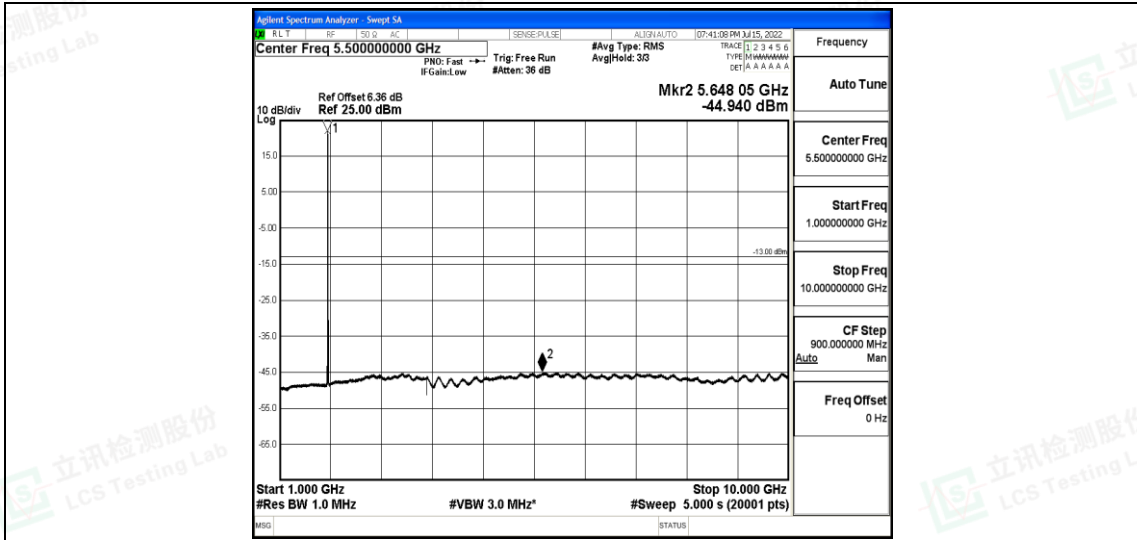

Band25-10MHz-QPSK-26090-1RB#0-Range3:30~1000MHz

Band25-10MHz-QPSK-26090-1RB#0-Range4:1000~10000MHz

Shenzhen LCS Compliance Testing Laboratory Ltd.
 Add: 101, 201 Bldg A & 301 Bldg C, Juji Industrial Park Yabianxueziwei, Shajing Street, Baoan District, Shenzhen, 518000, China
 Tel: +(86) 0755-82591330 | E-mail: webmaster@lcs-cert.com | Web: www.lcs-cert.com
 Scan code to check authenticity