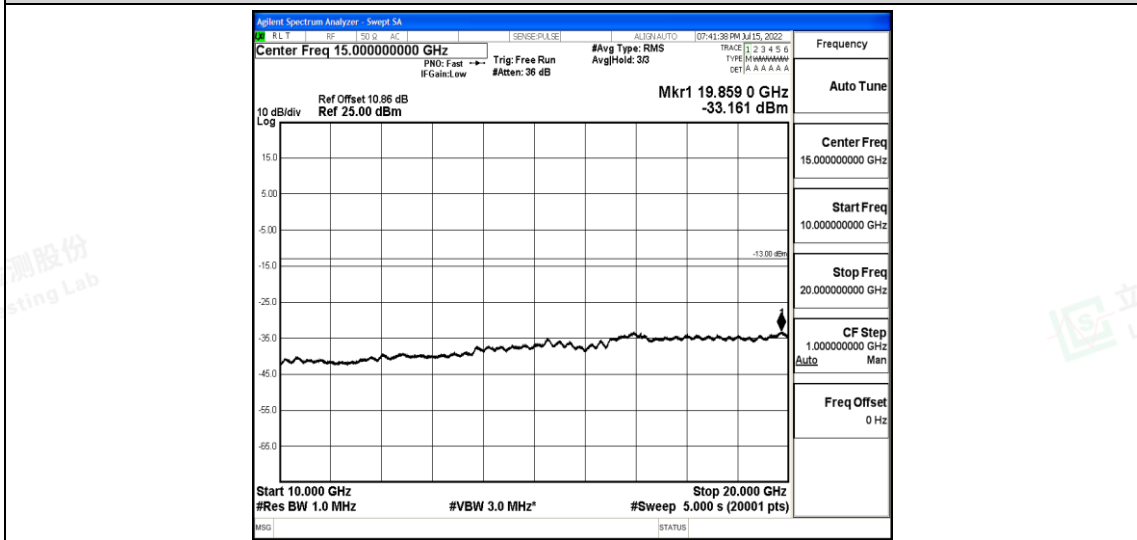

Band25-10MHz-QPSK-26090-1RB#0-Range5:10000~20000MHz

Band25-10MHz-QPSK-26365-1RB#0-Range1:0.009~0.15MHz