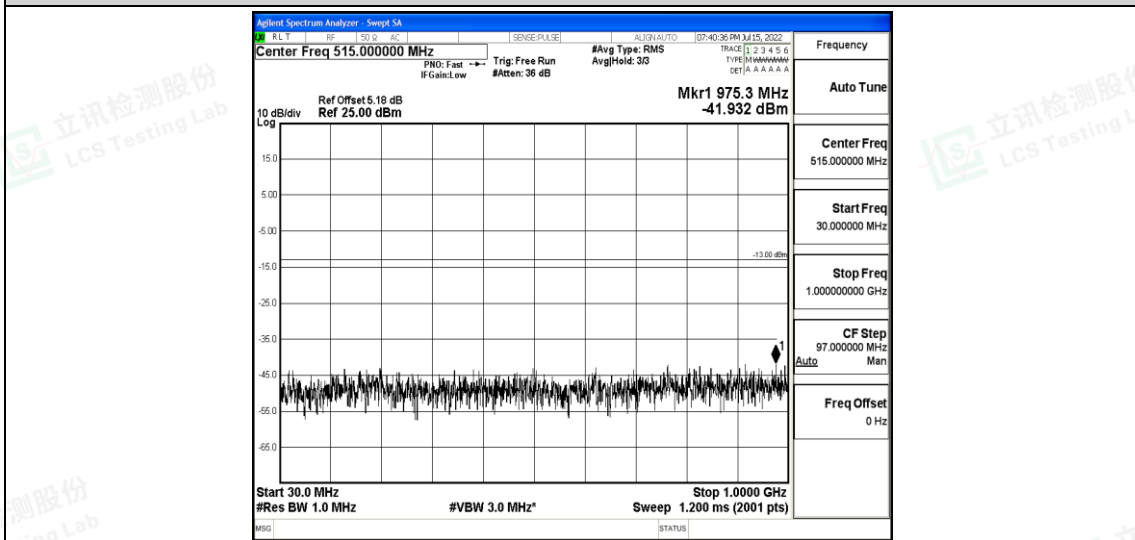

Band25-10MHz-QPSK-26090-1RB#0-Range3:30~1000MHz

Band25-10MHz-QPSK-26090-1RB#0-Range4:1000~10000MHz

Shenzhen LCS Compliance Testing Laboratory Ltd.
 Add: 101, 201 Bldg A & 301 Bldg C, Juji Industrial Park Yabianxueziwei, Shajing Street, Baoan District, Shenzhen, 518000, China
 Tel: +(86) 0755-82591330 | E-mail: webmaster@lcs-cert.com | Web: www.lcs-cert.com
 Scan code to check authenticity