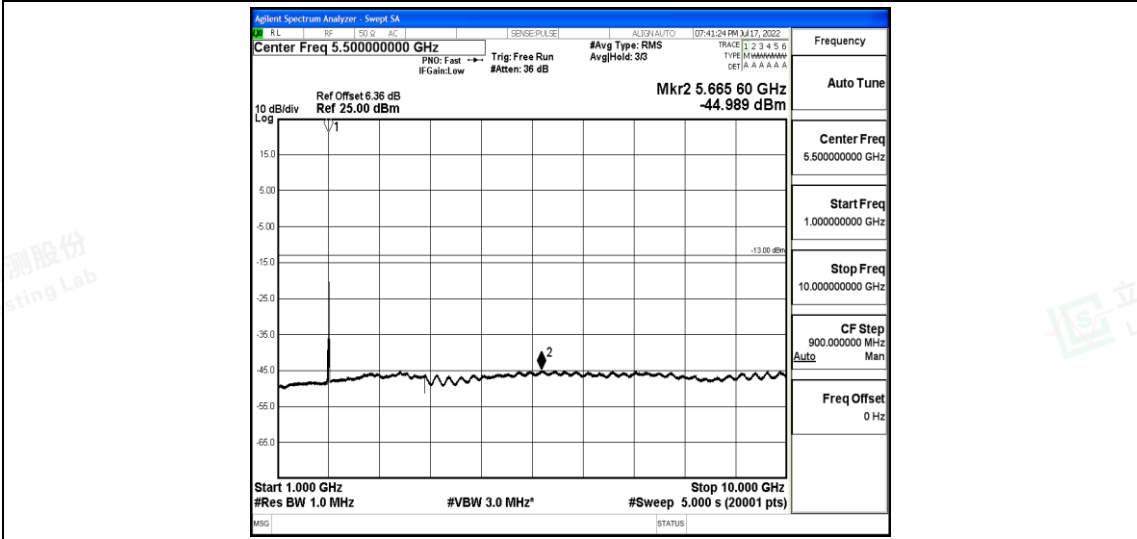

Band25-15MHz-16QAM-26615-1RB#0-Range4: 1000~10000MHz

Band25-15MHz-16QAM-26615-1RB#0-Range5: 10000~20000MHz