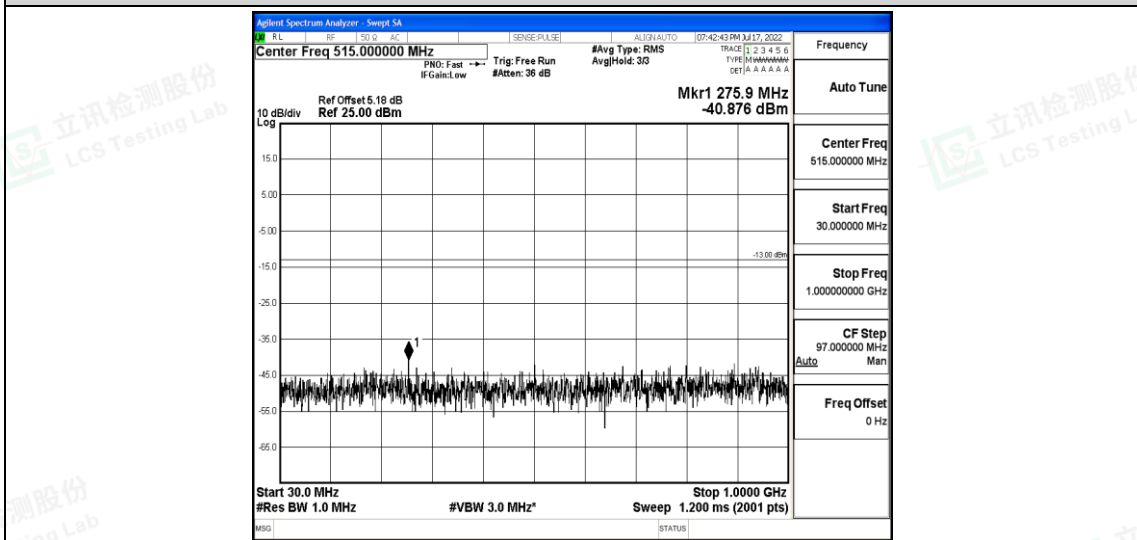

Band25-20MHz-QPSK-26140-1RB#0-Range3:30~1000MHz

Band25-20MHz-QPSK-26140-1RB#0-Range4:1000~10000MHz

Shenzhen LCS Compliance Testing Laboratory Ltd.
Add: 101, 201 Bldg A & 301 Bldg C, Juji Industrial Park Yabianxueziwei, Shajing Street, Baoan District, Shenzhen, 518000, China
Tel: +(86) 0755-82591330 | E-mail: webmaster@lcs-cert.com | Web: www.lcs-cert.com
Scan code to check authenticity