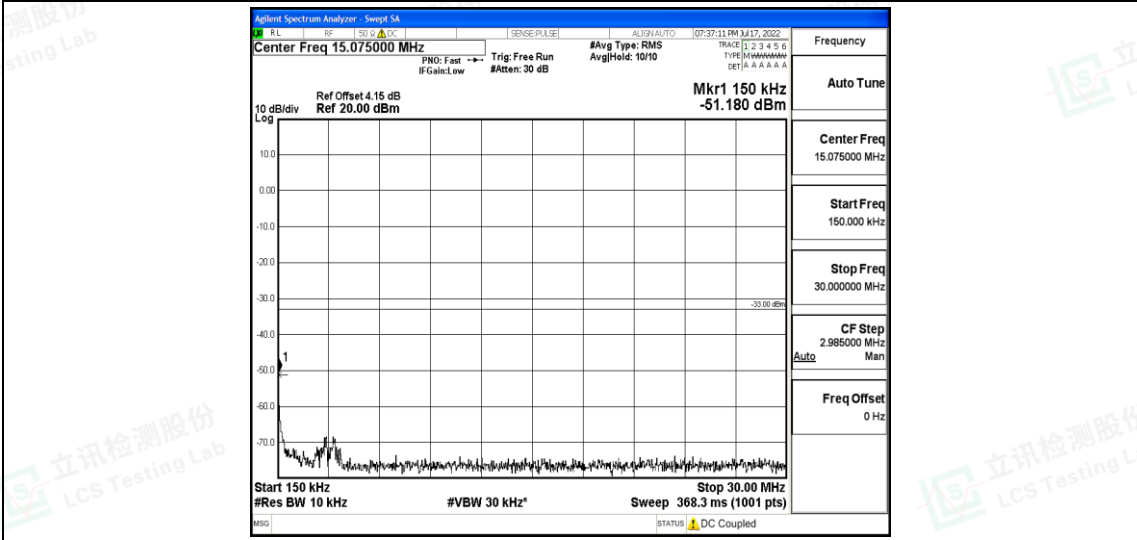

Band25-15MHz-16QAM-26365-1RB#0-Range2:0.15~30MHz

Band25-15MHz-16QAM-26365-1RB#0-Range3:30~1000MHz