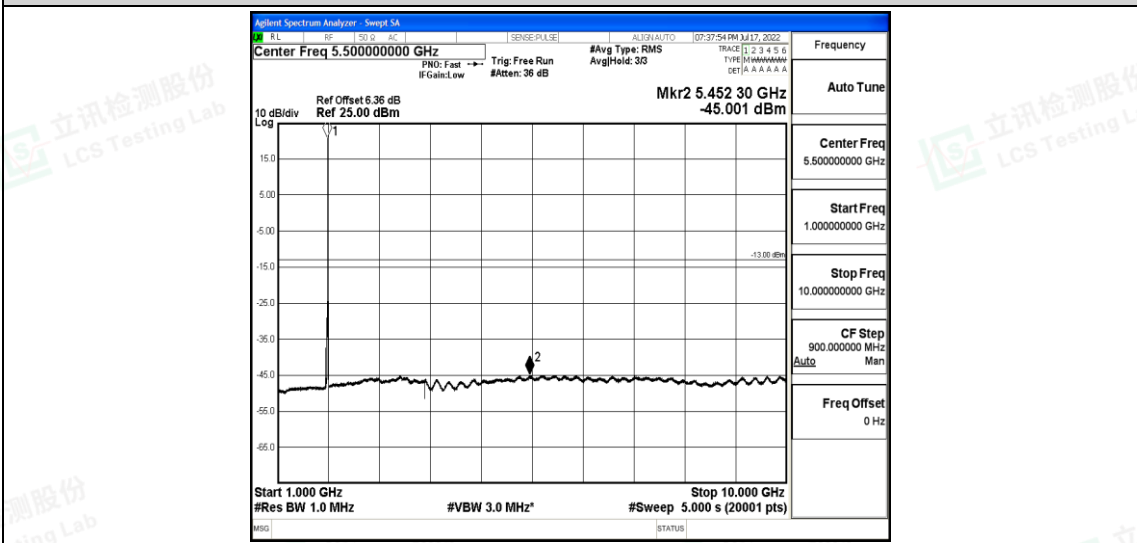

Band25-15MHz-16QAM-26365-1RB#0-Range4:1000~10000MHz

Band25-15MHz-16QAM-26365-1RB#0-Range5:10000~20000MHz

Shenzhen LCS Compliance Testing Laboratory Ltd.
Add: 101, 201 Bldg A & 301 Bldg C, Juji Industrial Park Yabianxueziwei, Shajing Street, Baoan District, Shenzhen, 518000, China
Tel: +(86) 0755-82591330 | E-mail: webmaster@lcs-cert.com | Web: www.lcs-cert.com
Scan code to check authenticity