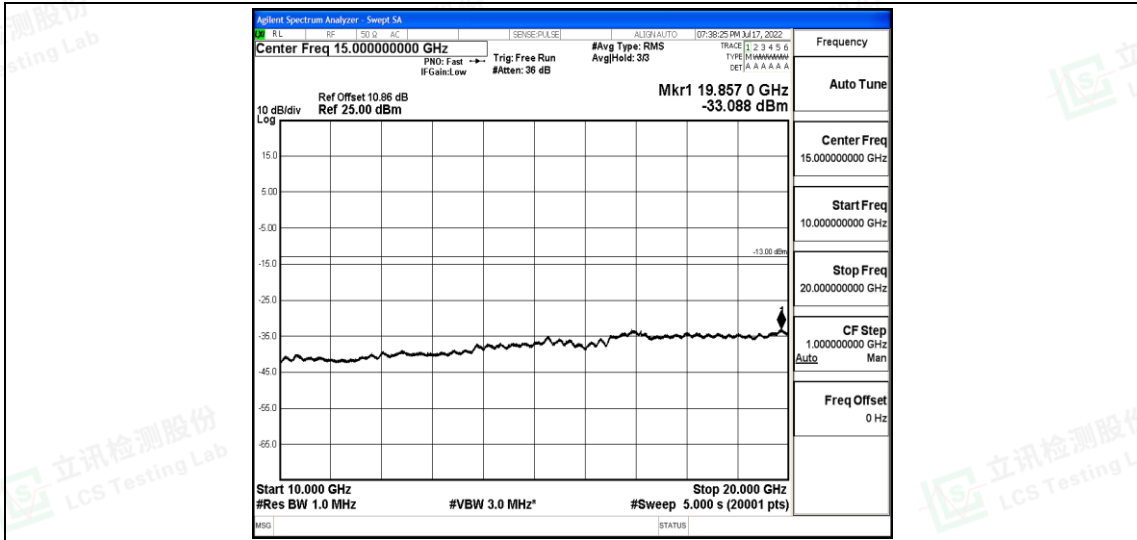

Band25-15MHz-16QAM-26365-1RB#0-Range3:30~1000MHz

Band25-15MHz-16QAM-26365-1RB#0-Range4:1000~10000MHz

Band25-15MHz-16QAM-26365-1RB#0-Range5:10000~20000MHz

Shenzhen LCS Compliance Testing Laboratory Ltd.
 Add: 101, 201 Bldg A & 301 Bldg C, Juji Industrial Park Yabianxueziwei, Shajing Street, Baoan District, Shenzhen, 518000, China
 Tel: +(86) 0755-82591330 | E-mail: webmaster@lcs-cert.com | Web: www.lcs-cert.com
 Scan code to check authenticity