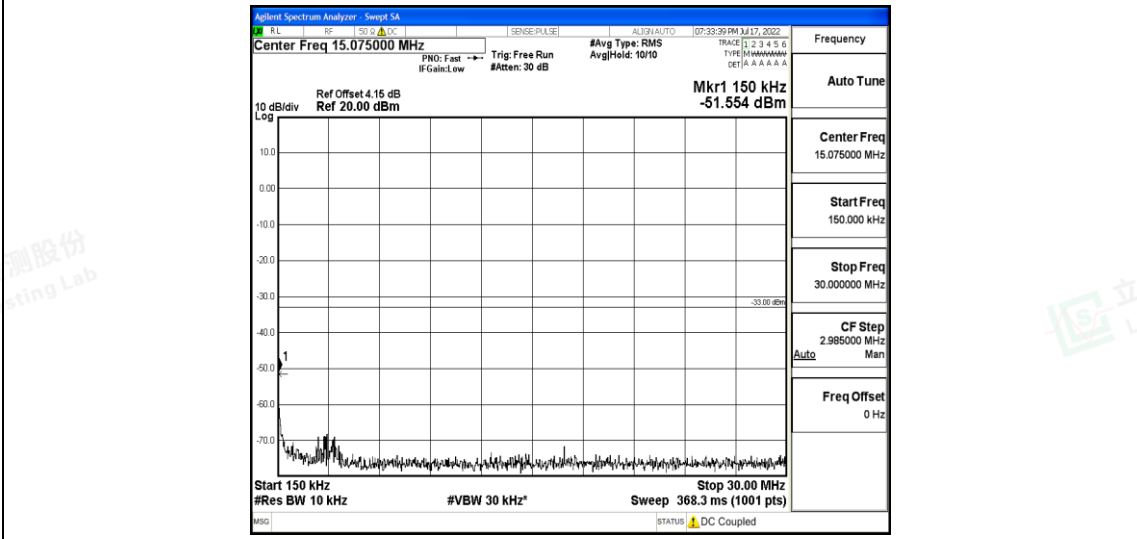

Band25-15MHz-16QAM-26115-1RB#0-Range2:0.15~30MHz

Band25-15MHz-16QAM-26115-1RB#0-Range3:30~1000MHz