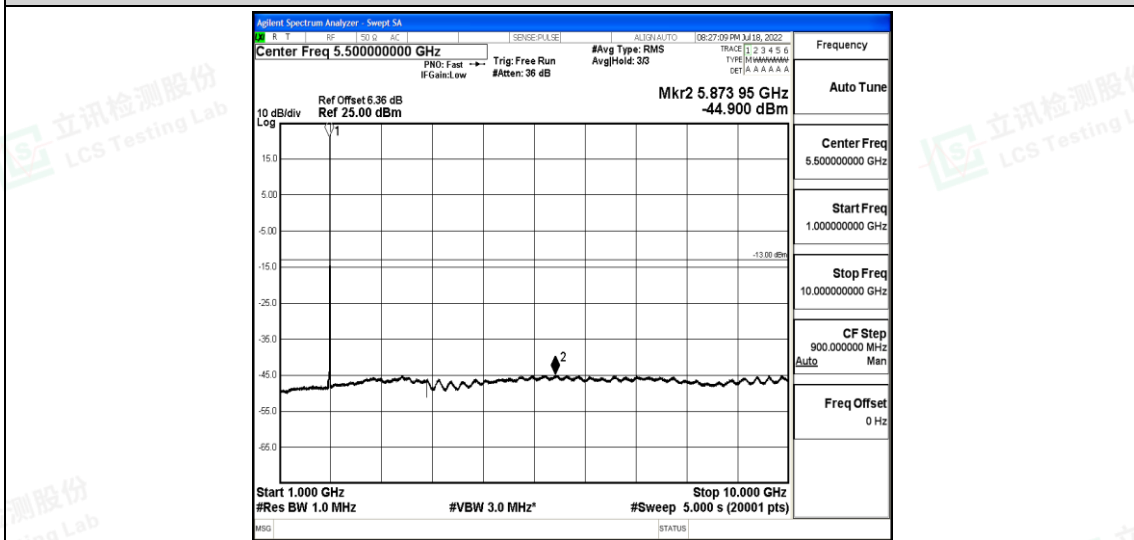

Band25-10MHz-16QAM-26365-1RB#0-Range4:1000~10000MHz

Band25-10MHz-16QAM-26365-1RB#0-Range5:10000~20000MHz