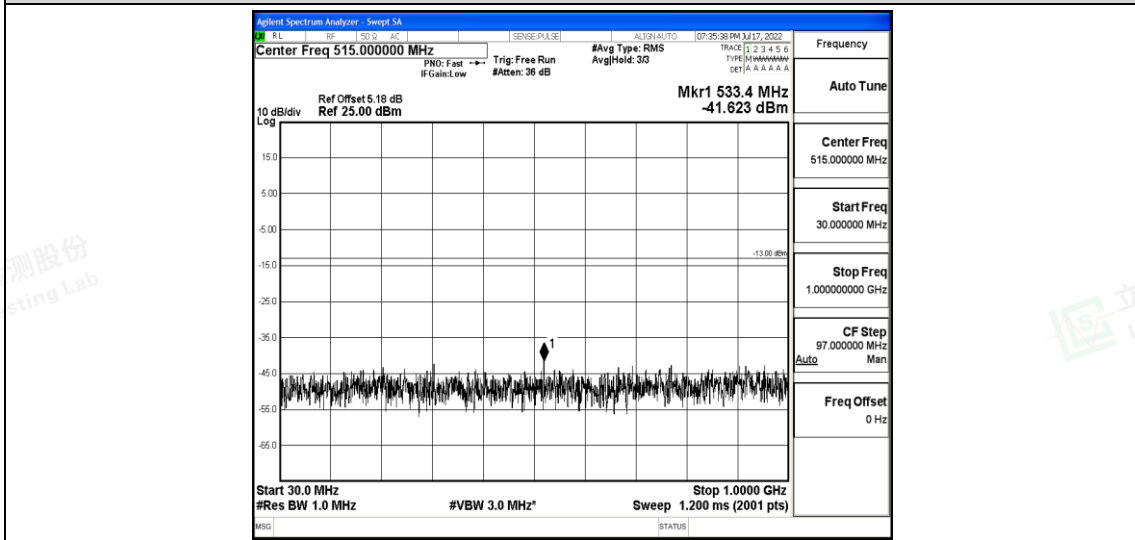

Band25-15MHz-QPSK-26365-1RB#0-Range3:30~1000MHz

Band25-15MHz-QPSK-26365-1RB#0-Range4:1000~10000MHz