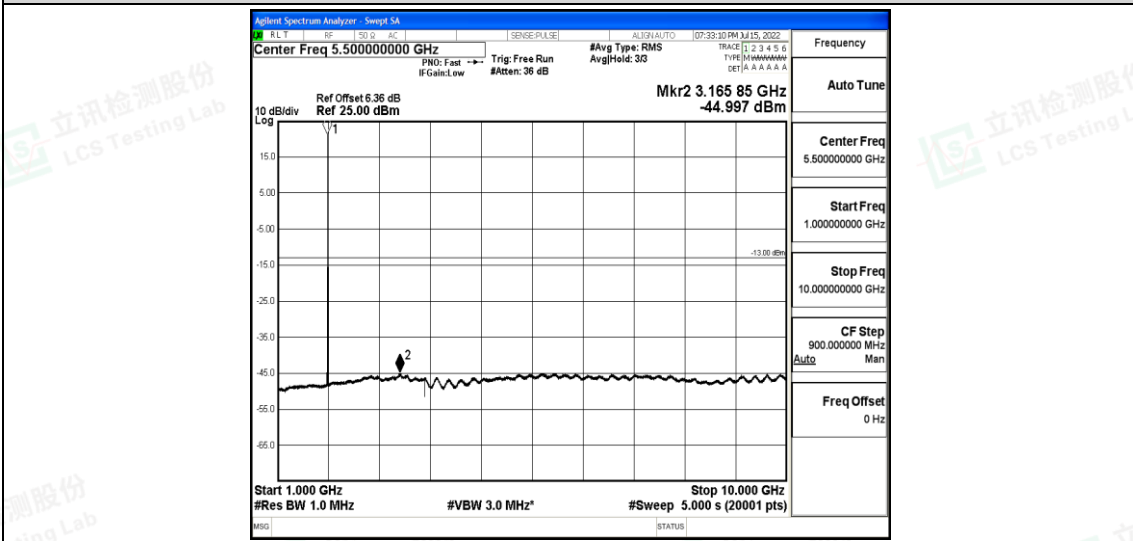

Band25-5MHz-16QAM-26365-1RB#0-Range4:1000~10000MHz

Band25-5MHz-16QAM-26365-1RB#0-Range5:10000~20000MHz