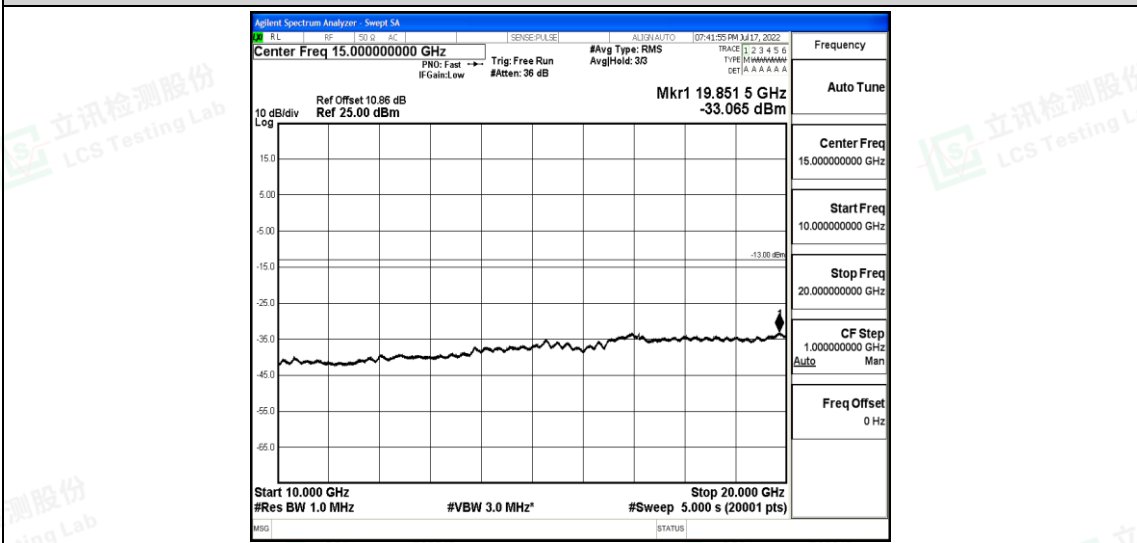

Band25-15MHz-16QAM-26615-1RB#0-Range5: 10000~20000MHz

Band25-20MHz-QPSK-26140-1RB#0-Range1: 0.009~0.15MHz

Shenzhen LCS Compliance Testing Laboratory Ltd.
Add: 101, 201 Bldg A & 301 Bldg C, Juji Industrial Park Yabianxueziwei, Shajing Street, Baoan District, Shenzhen, 518000, China
Tel: +(86) 0755-82591330 | E-mail: webmaster@lcs-cert.com | Web: www.lcs-cert.com
Scan code to check authenticity