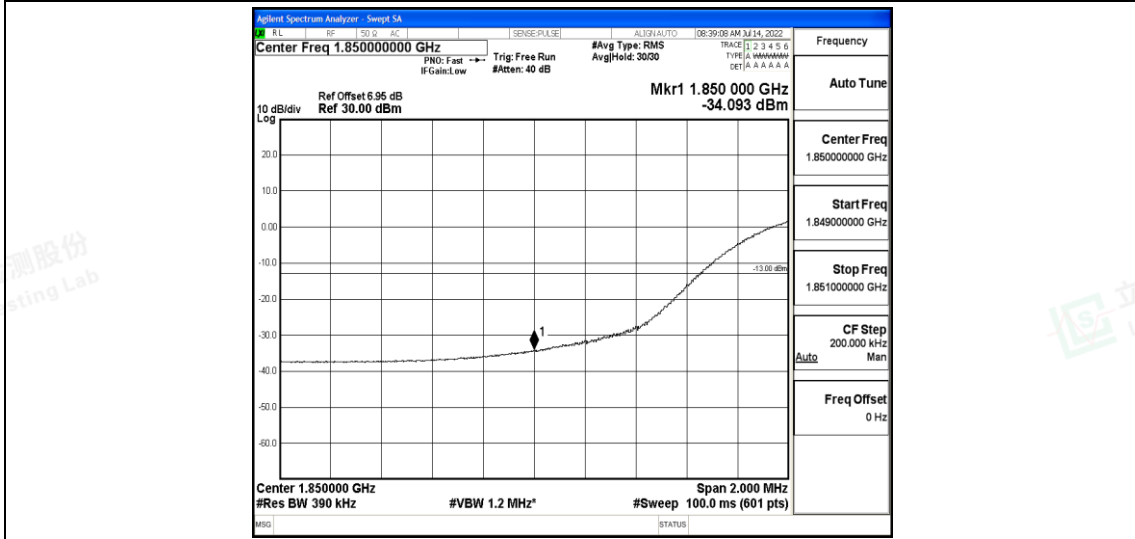

Band25-20MHz-16QAM-26140-100RB#0