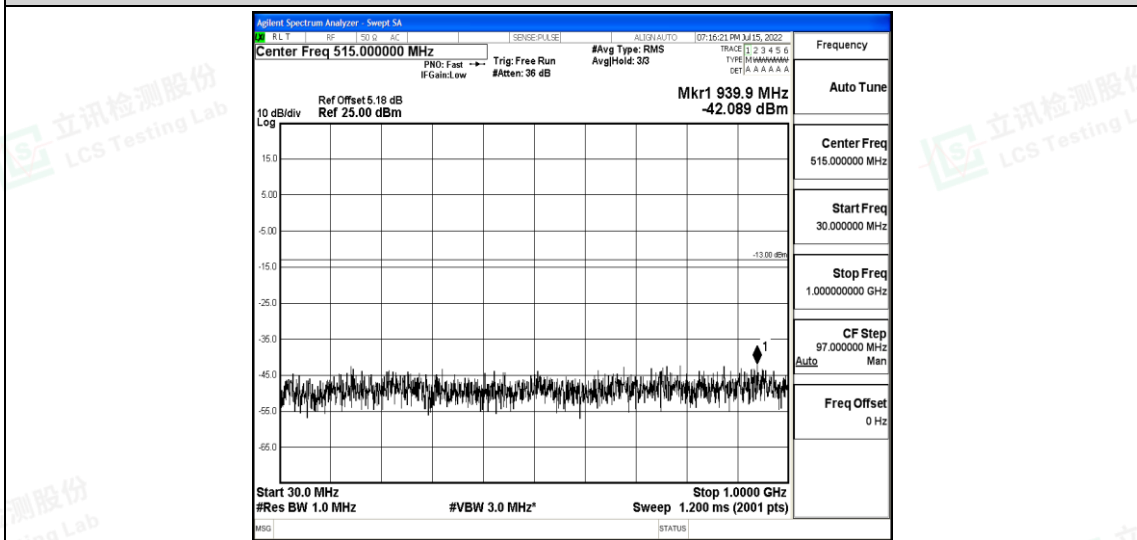

Band25-3MHz-16QAM-26055-1RB#0-Range4:1000~10000MHz

Shenzhen LCS Compliance Testing Laboratory Ltd.
Add: 101, 201 Bldg A & 301 Bldg C, Juji Industrial Park Yabianxueziwei, Shajing Street, Baoan District, Shenzhen, 518000, China
Tel: +(86) 0755-82591330 | E-mail: webmaster@lcs-cert.com | Web: www.lcs-cert.com
Scan code to check authenticity