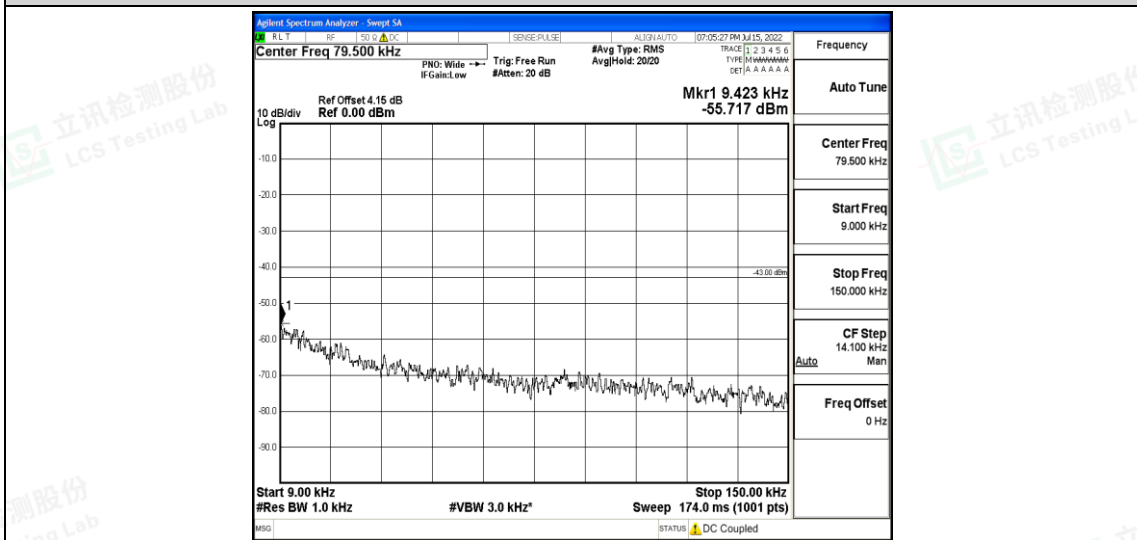

Band25-1.4MHz-QPSK-26365-1RB#0-Range2:0.15~30MHz

Shenzhen LCS Compliance Testing Laboratory Ltd.
Add: 101, 201 Bldg A & 301 Bldg C, Juji Industrial Park Yabianxueziwei, Shajing Street, Baoan District, Shenzhen, 518000, China
Tel: +(86) 0755-82591330 | E-mail: webmaster@lcs-cert.com | Web: www.lcs-cert.com
Scan code to check authenticity