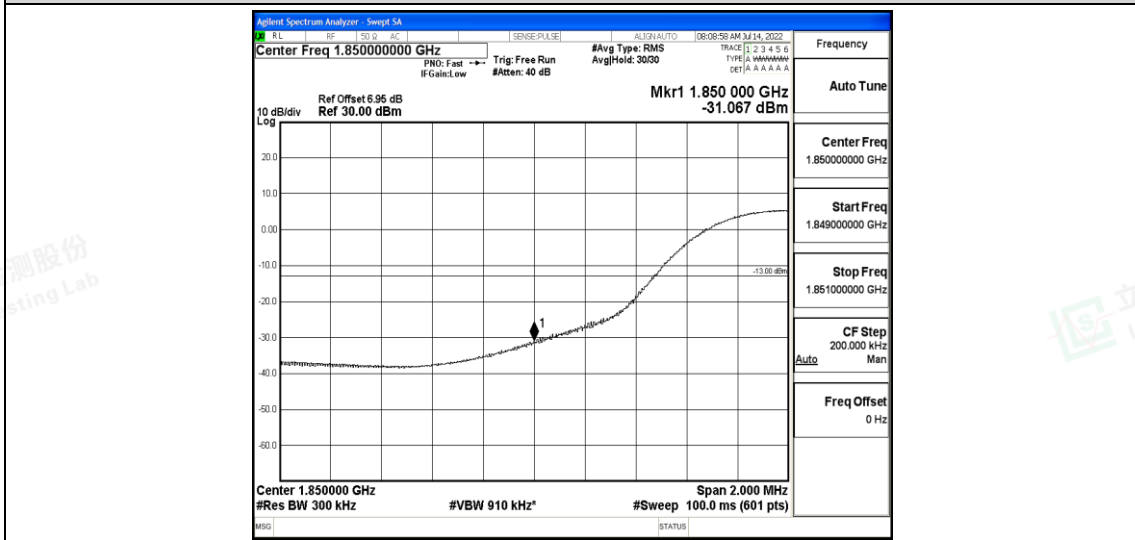

Band25-15MHz-QPSK-26115-75RB#0

Band25-15MHz-QPSK-26615-75RB#0

Band25-15MHz-16QAM-26115-75RB#0

Band25-15MHz-16QAM-26615-75RB#0

Band25-20MHz-QPSK-26140-100RB#0

Band25-20MHz-QPSK-26590-100RB#0

Shenzhen LCS Compliance Testing Laboratory Ltd.  
 Add: 101, 201 Bldg A & 301 Bldg C, Juji Industrial Park Yabianxueziwei, Shajing Street, Baoan District, Shenzhen, 518000, China  
 Tel: +(86) 0755-82591330 | E-mail: webmaster@lcs-cert.com | Web: www.lcs-cert.com  
 Scan code to check authenticity