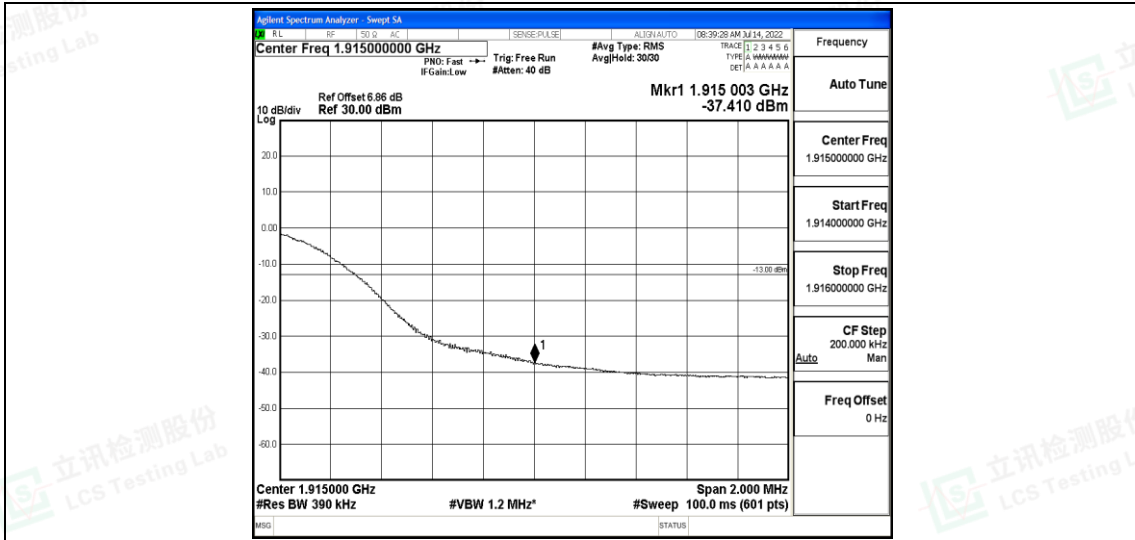

Band25-15MHz-QPSK-26115-75RB#0

Band25-15MHz-QPSK-26615-75RB#0

Band25-15MHz-16QAM-26115-75RB#0

Band25-15MHz-16QAM-26615-75RB#0

Band25-20MHz-QPSK-26140-100RB#0

Band25-20MHz-QPSK-26590-100RB#0

Shenzhen LCS Compliance Testing Laboratory Ltd.  
 Add: 101, 201 Bldg A & 301 Bldg C, Juji Industrial Park Yabianxueziwei, Shajing Street, Baoan District, Shenzhen, 518000, China  
 Tel: +(86) 0755-82591330 | E-mail: webmaster@lcs-cert.com | Web: www.lcs-cert.com  
 Scan code to check authenticity