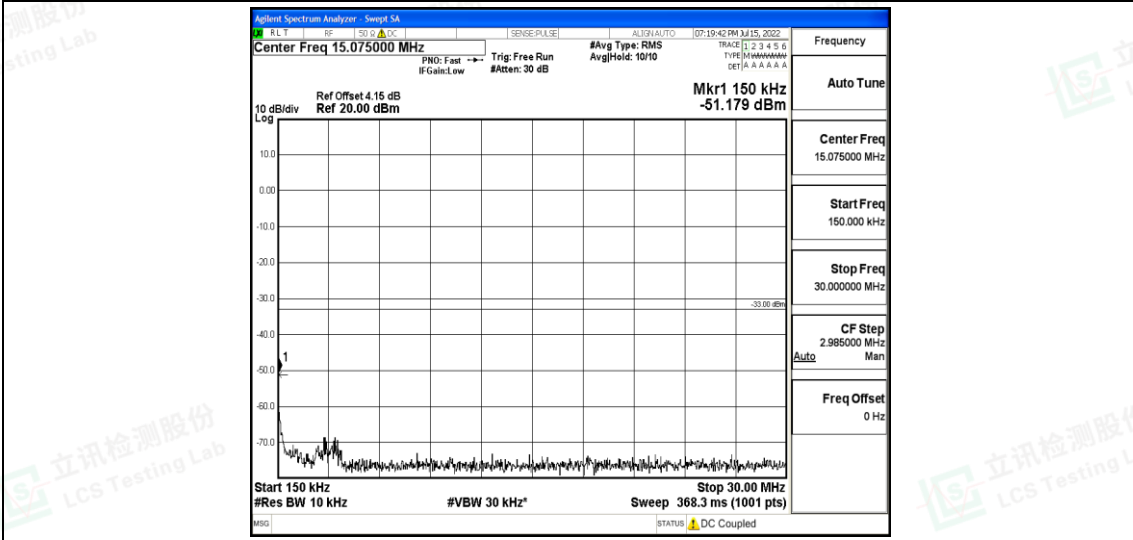

Band25-3MHz-16QAM-26365-1RB#0-Range3:30~1000MHz