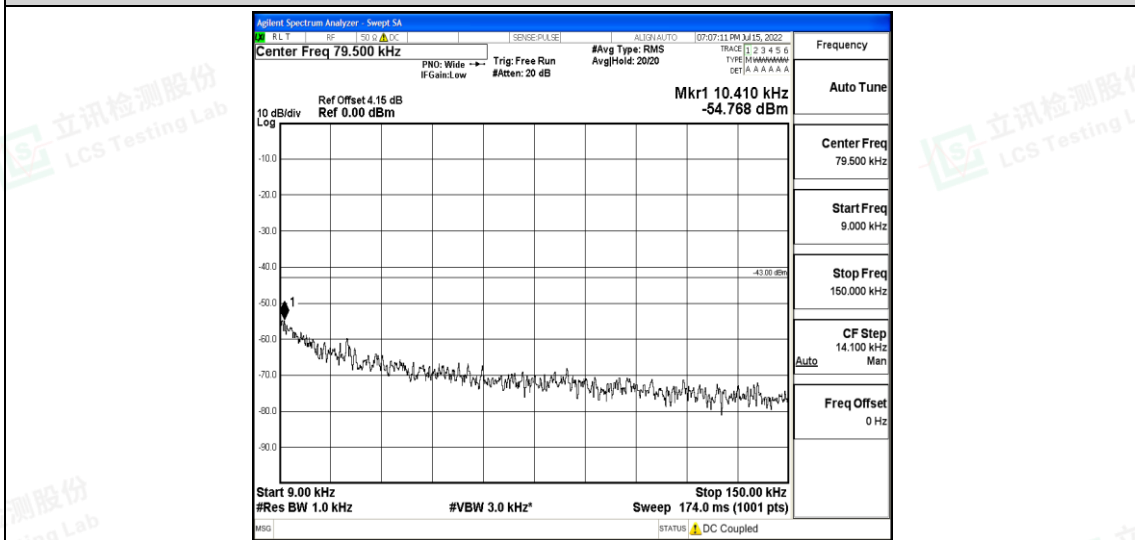

Band25-1.4MHz-16QAM-26365-1RB#0-Range2:0.15~30MHz

Shenzhen LCS Compliance Testing Laboratory Ltd.
Add: 101, 201 Bldg A & 301 Bldg C, Juji Industrial Park Yabianxueziwei, Shajing Street, Baoan District, Shenzhen, 518000, China
Tel: +(86) 0755-82591330 | E-mail: webmaster@lcs-cert.com | Web: www.lcs-cert.com
Scan code to check authenticity