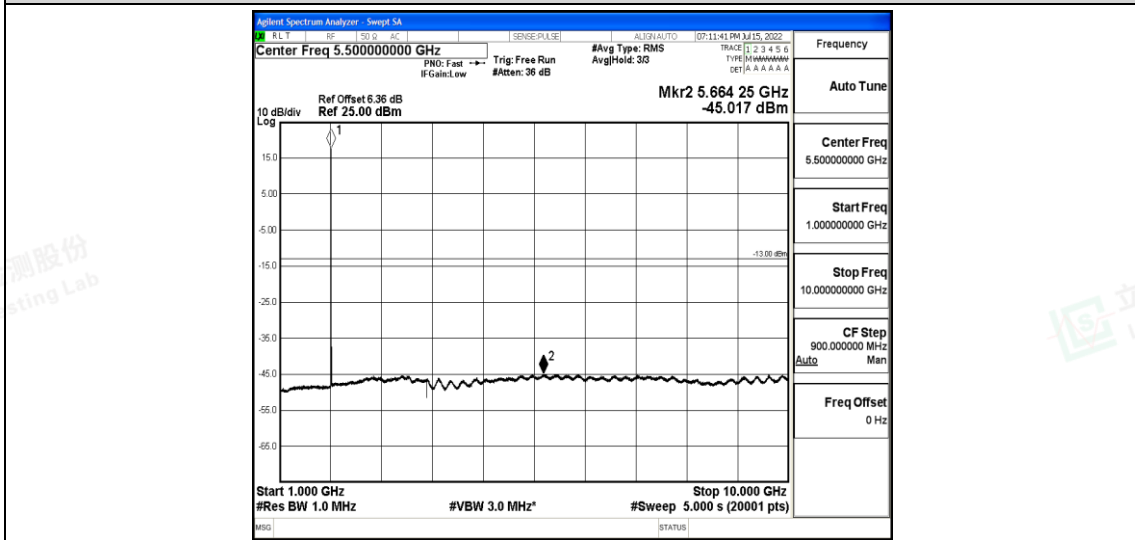

Band25-1.4MHz-16QAM-26683-1RB#0-Range5:10000~20000MHz