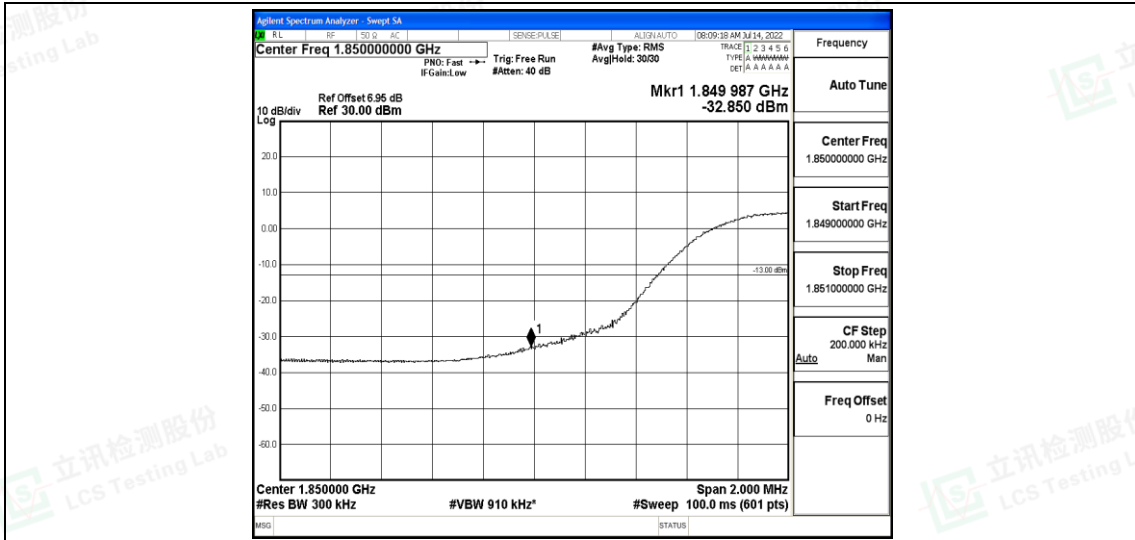

Band25-15MHz-QPSK-26115-75RB#0

Band25-15MHz-QPSK-26615-75RB#0

Band25-15MHz-16QAM-26115-75RB#0

Band25-15MHz-16QAM-26615-75RB#0

Band25-20MHz-QPSK-26140-100RB#0

Band25-20MHz-QPSK-26590-100RB#0

Shenzhen LCS Compliance Testing Laboratory Ltd.  
 Add: 101, 201 Bldg A & 301 Bldg C, Juji Industrial Park Yabianxueziwei, Shajing Street, Baoan District, Shenzhen, 518000, China  
 Tel: +(86) 0755-82591330 | E-mail: webmaster@lcs-cert.com | Web: www.lcs-cert.com  
 Scan code to check authenticity