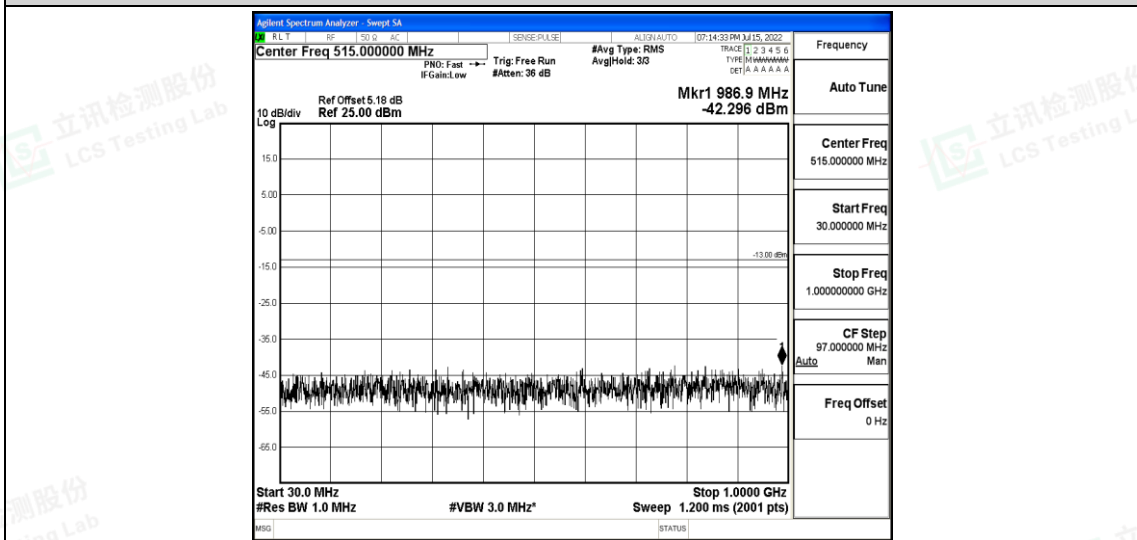

Band25-3MHz-QPSK-26055-1RB#0-Range3:30~1000MHz

Band25-3MHz-QPSK-26055-1RB#0-Range4:1000~10000MHz

Shenzhen LCS Compliance Testing Laboratory Ltd.  
 Add: 101, 201 Bldg A & 301 Bldg C, Juji Industrial Park Yabianxueziwei, Shajing Street, Baoan District, Shenzhen, 518000, China  
 Tel: +(86) 0755-82591330 | E-mail: webmaster@lcs-cert.com | Web: www.lcs-cert.com  
 Scan code to check authenticity