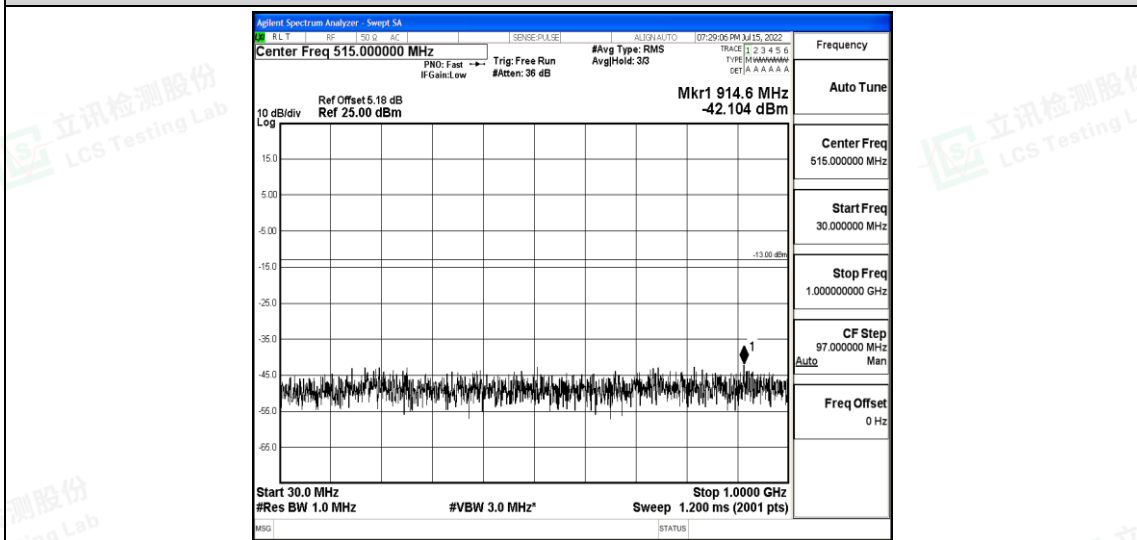

Band25-5MHz-16QAM-26065-1RB#0-Range4:1000~10000MHz

Shenzhen LCS Compliance Testing Laboratory Ltd.
Add: 101, 201 Bldg A & 301 Bldg C, Juji Industrial Park Yabianxueziwei, Shajing Street, Baoan District, Shenzhen, 518000, China
Tel: +(86) 0755-82591330 | E-mail: webmaster@lcs-cert.com | Web: www.lcs-cert.com
Scan code to check authenticity