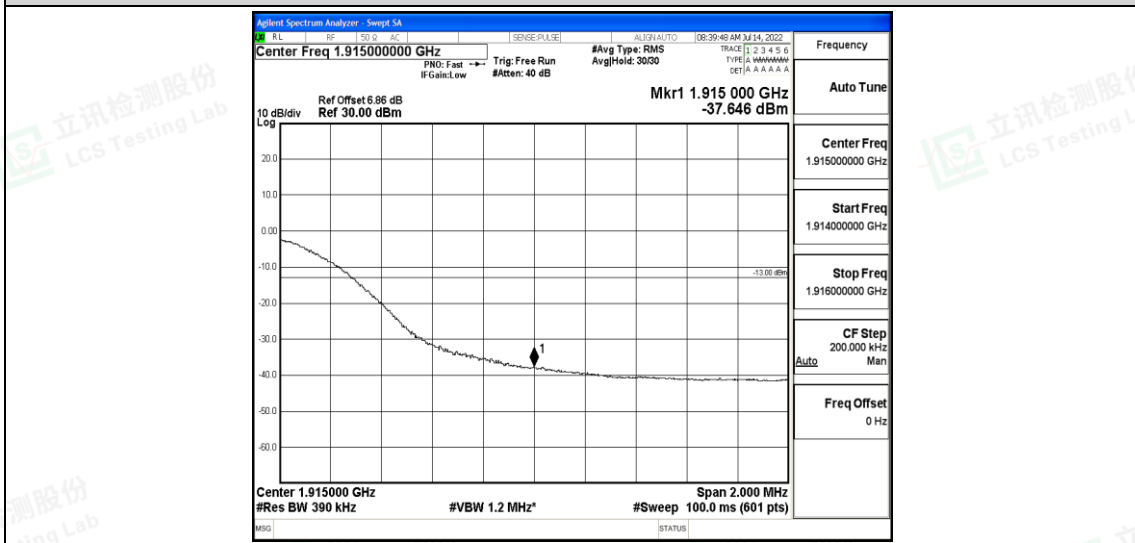

Band25-20MHz-16QAM-26590-100RB#0