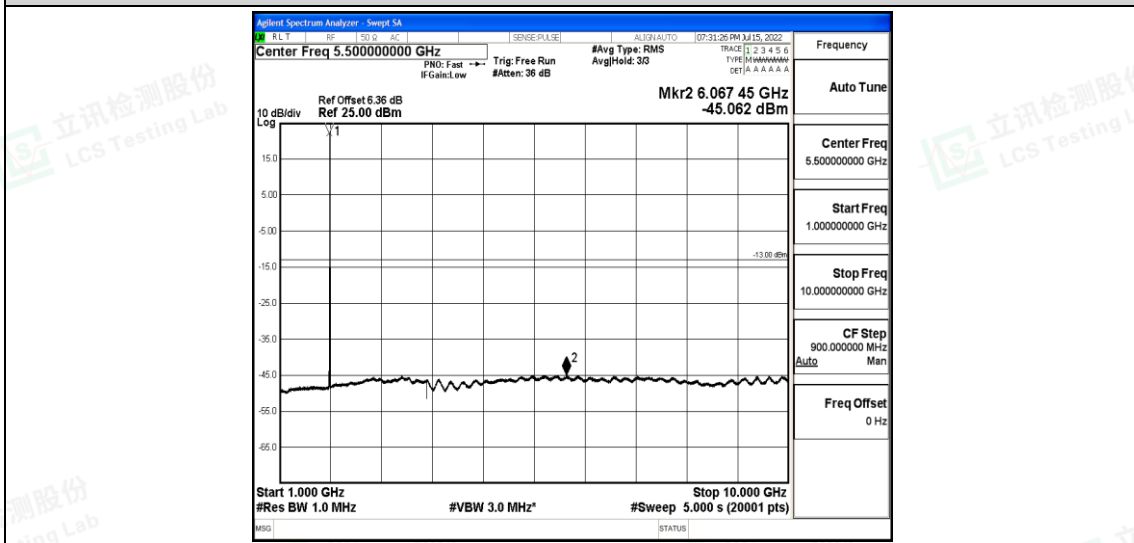

Band25-5MHz-QPSK-26365-1RB#0-Range5:10000~20000MHz

Shenzhen LCS Compliance Testing Laboratory Ltd.
Add: 101, 201 Bldg A & 301 Bldg C, Juji Industrial Park Yabianxueziwei, Shajing Street, Baoan District, Shenzhen, 518000, China
Tel: +(86) 0755-82591330 | E-mail: webmaster@lcs-cert.com | Web: www.lcs-cert.com
Scan code to check authenticity