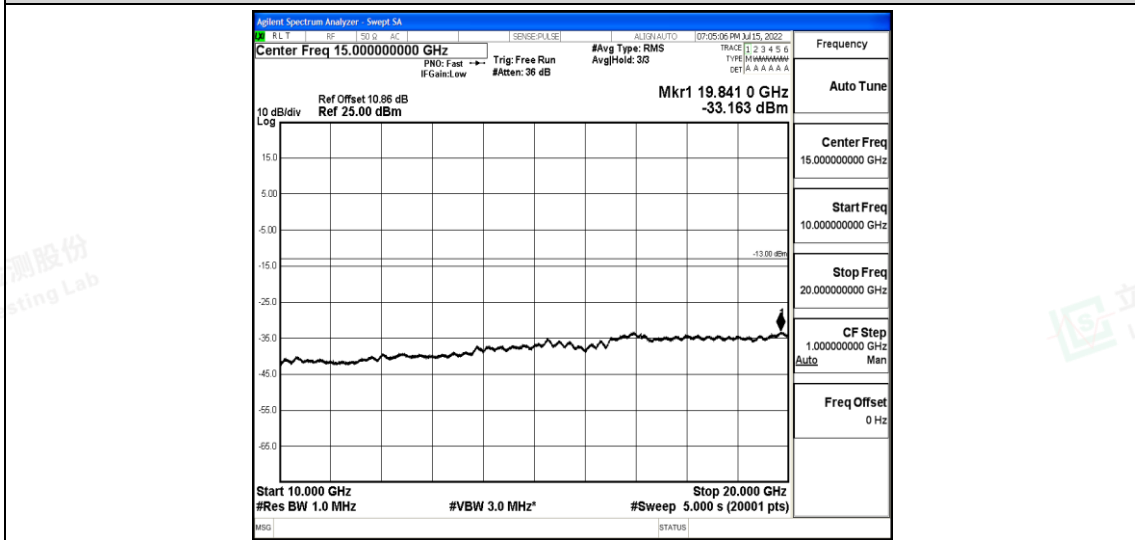

Band25-1.4MHz-16QAM-26365-1RB#0-Range1:0.009~0.15MHz