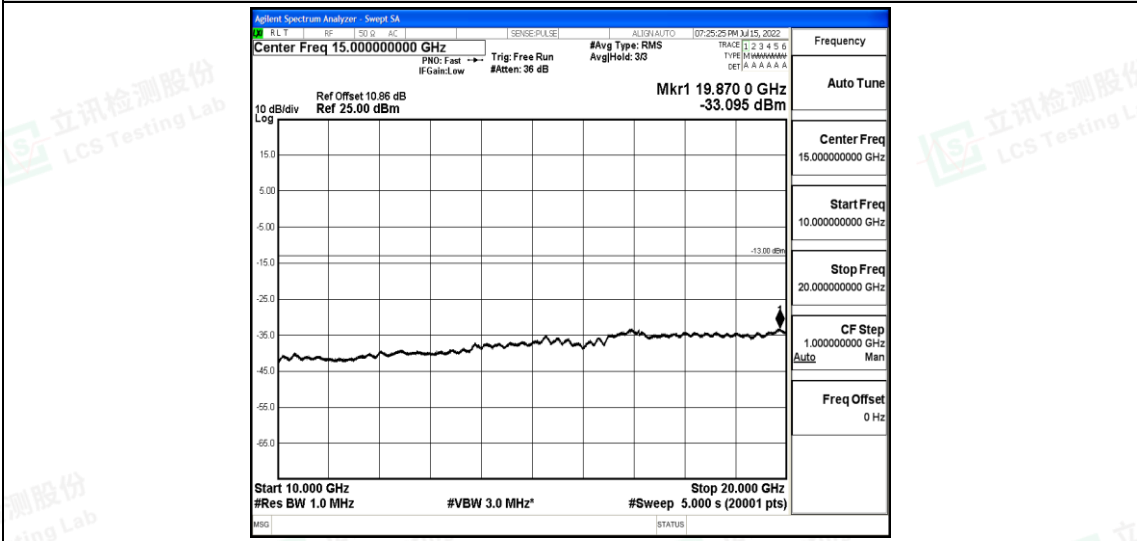

Band25-5MHz-QPSK-26065-1RB#0-Range1:0.009~0.15MHz

Band25-5MHz-QPSK-26065-1RB#0-Range2:0.15~30MHz

Band25-5MHz-QPSK-26065-1RB#0-Range3:30~1000MHz

Band25-5MHz-QPSK-26065-1RB#0-Range4:1000~10000MHz

Shenzhen LCS Compliance Testing Laboratory Ltd.  
 Add: 101, 201 Bldg A & 301 Bldg C, Juji Industrial Park Yabianxueziwei, Shajing Street, Baoan District, Shenzhen, 518000, China  
 Tel: +(86) 0755-82591330 | E-mail: webmaster@lcs-cert.com | Web: www.lcs-cert.com  
 Scan code to check authenticity