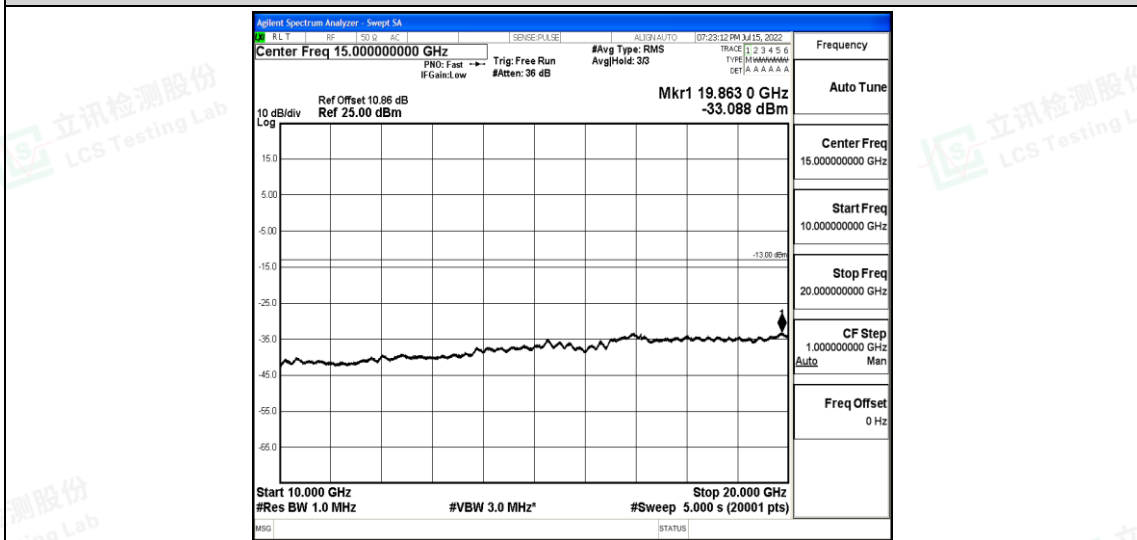

Band25-3MHz-16QAM-26055-1RB#0-Range1:0.009~0.15MHz

Shenzhen LCS Compliance Testing Laboratory Ltd.
Add: 101, 201 Bldg A & 301 Bldg C, Juji Industrial Park Yabianxueziwei, Shajing Street, Baoan District, Shenzhen, 518000, China
Tel: +(86) 0755-82591330 | E-mail: webmaster@lcs-cert.com | Web: www.lcs-cert.com
Scan code to check authenticity