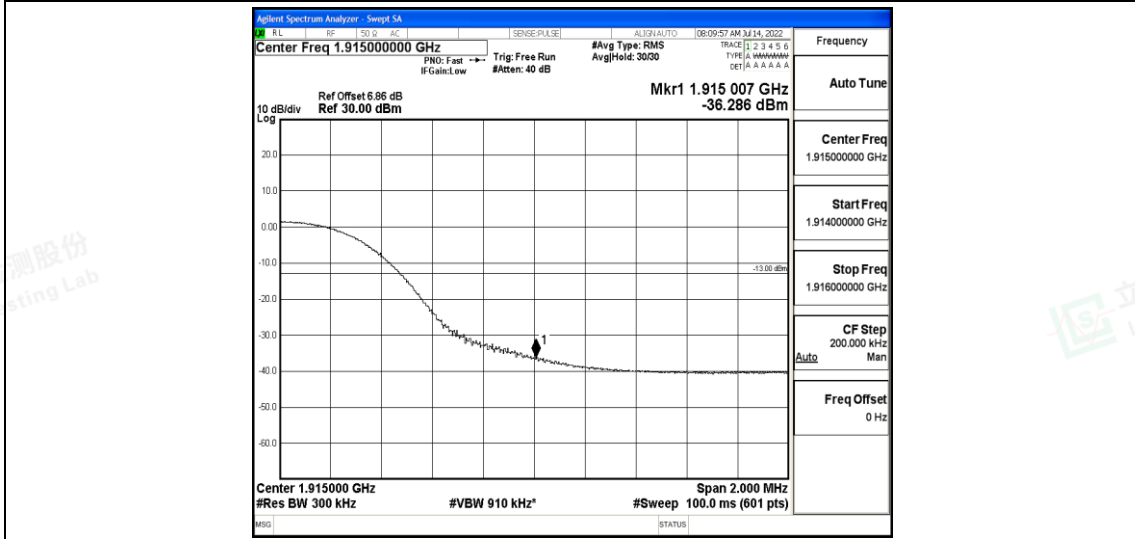

Band25-15MHz-QPSK-26115-75RB#0

Band25-15MHz-QPSK-26615-75RB#0

Band25-15MHz-16QAM-26115-75RB#0

Band25-15MHz-16QAM-26615-75RB#0

Band25-20MHz-QPSK-26140-100RB#0

Band25-20MHz-QPSK-26590-100RB#0

Shenzhen LCS Compliance Testing Laboratory Ltd.  
 Add: 101, 201 Bldg A & 301 Bldg C, Juji Industrial Park Yabianxueziwei, Shajing Street, Baoan District, Shenzhen, 518000, China  
 Tel: +(86) 0755-82591330 | E-mail: webmaster@lcs-cert.com | Web: www.lcs-cert.com  
 Scan code to check authenticity