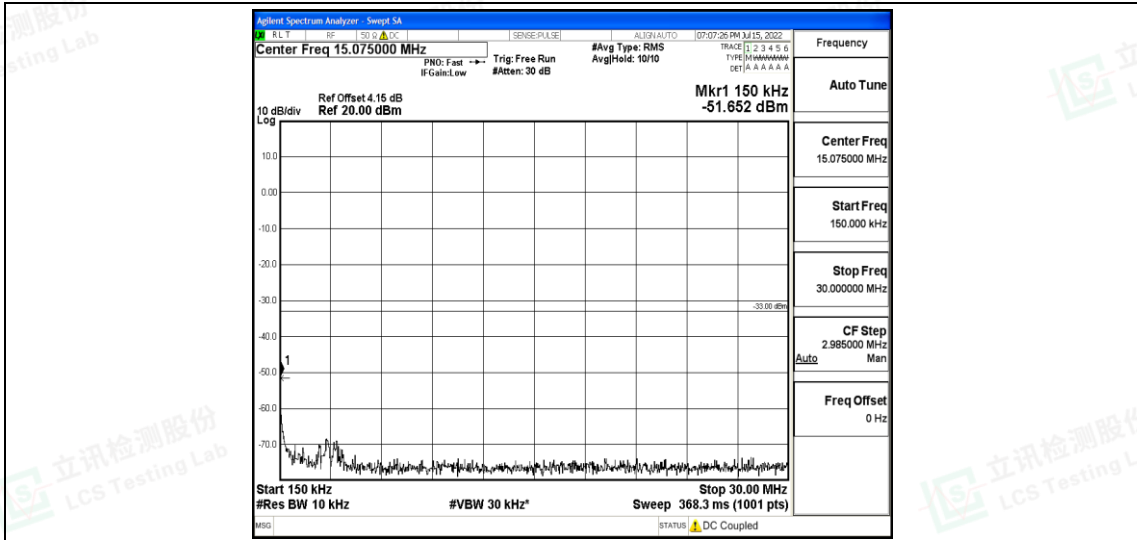

Band25-1.4MHz-16QAM-26047-1RB#0-Range5:10000~20000MHz

Band25-1.4MHz-16QAM-26365-1RB#0-Range1:0.009~0.15MHz

Band25-1.4MHz-16QAM-26365-1RB#0-Range2:0.15~30MHz

Shenzhen LCS Compliance Testing Laboratory Ltd.  
 Add: 101, 201 Bldg A & 301 Bldg C, Juji Industrial Park Yabianxueziwei, Shajing Street, Baoan District, Shenzhen, 518000, China  
 Tel: +(86) 0755-82591330 | E-mail: webmaster@lcs-cert.com | Web: www.lcs-cert.com  
 Scan code to check authenticity