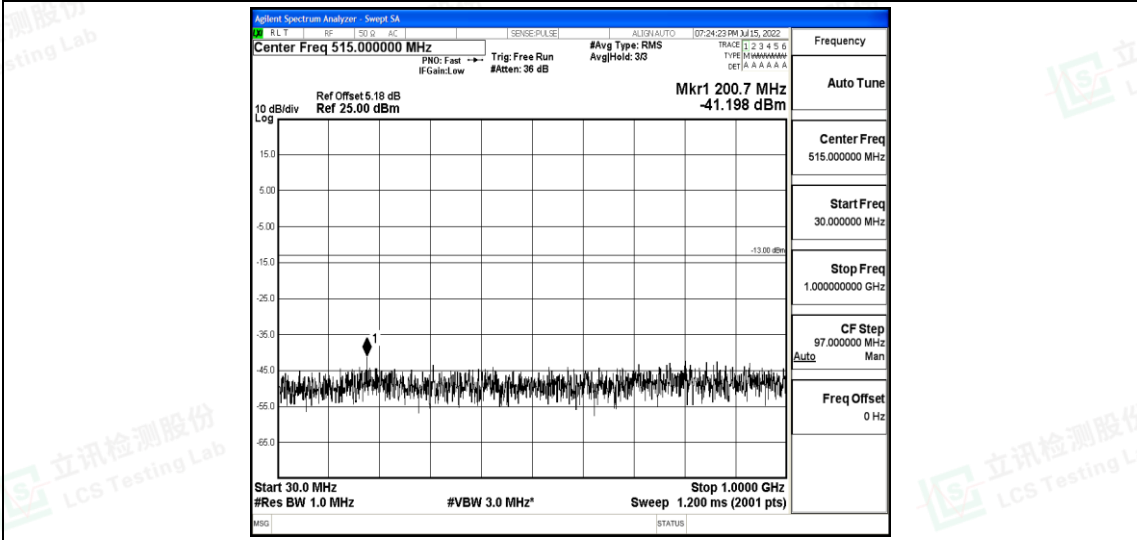

Band25-3MHz-16QAM-26675-1RB#0-Range4:1000~10000MHz