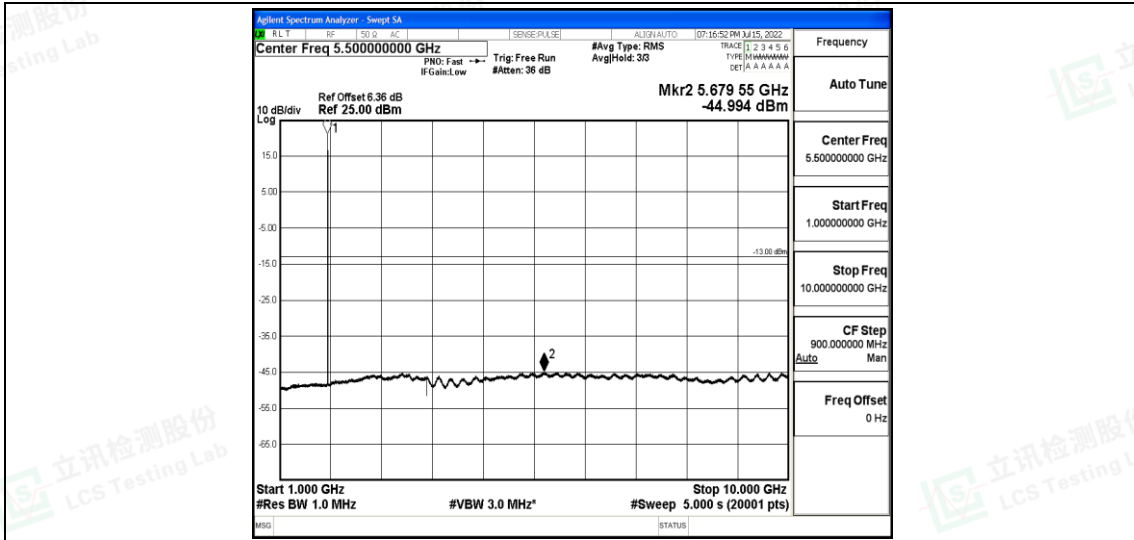

Band25-3MHz-16QAM-26055-1RB#0-Range2:0.15~30MHz

Band25-3MHz-16QAM-26055-1RB#0-Range3:30~1000MHz

Band25-3MHz-16QAM-26055-1RB#0-Range4:1000~10000MHz

Shenzhen LCS Compliance Testing Laboratory Ltd.  
 Add: 101, 201 Bldg A & 301 Bldg C, Juji Industrial Park Yabianxueziwei, Shajing Street, Baoan District, Shenzhen, 518000, China  
 Tel: +(86) 0755-82591330 | E-mail: webmaster@lcs-cert.com | Web: www.lcs-cert.com  
 Scan code to check authenticity