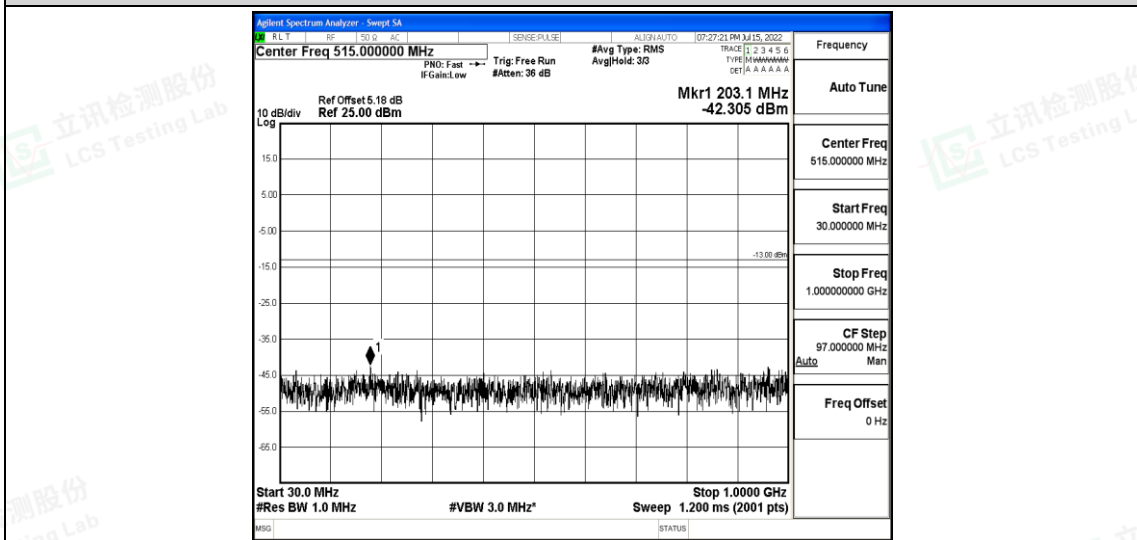

Band25-5MHz-QPSK-26065-1RB#0-Range1:0.009~0.15MHz

Band25-5MHz-QPSK-26065-1RB#0-Range2:0.15~30MHz

Band25-5MHz-QPSK-26065-1RB#0-Range3:30~1000MHz

Band25-5MHz-QPSK-26065-1RB#0-Range4:1000~10000MHz

Shenzhen LCS Compliance Testing Laboratory Ltd.  
 Add: 101, 201 Bldg A & 301 Bldg C, Juji Industrial Park Yabianxueziwei, Shajing Street, Baoan District, Shenzhen, 518000, China  
 Tel: +(86) 0755-82591330 | E-mail: webmaster@lcs-cert.com | Web: www.lcs-cert.com  
 Scan code to check authenticity