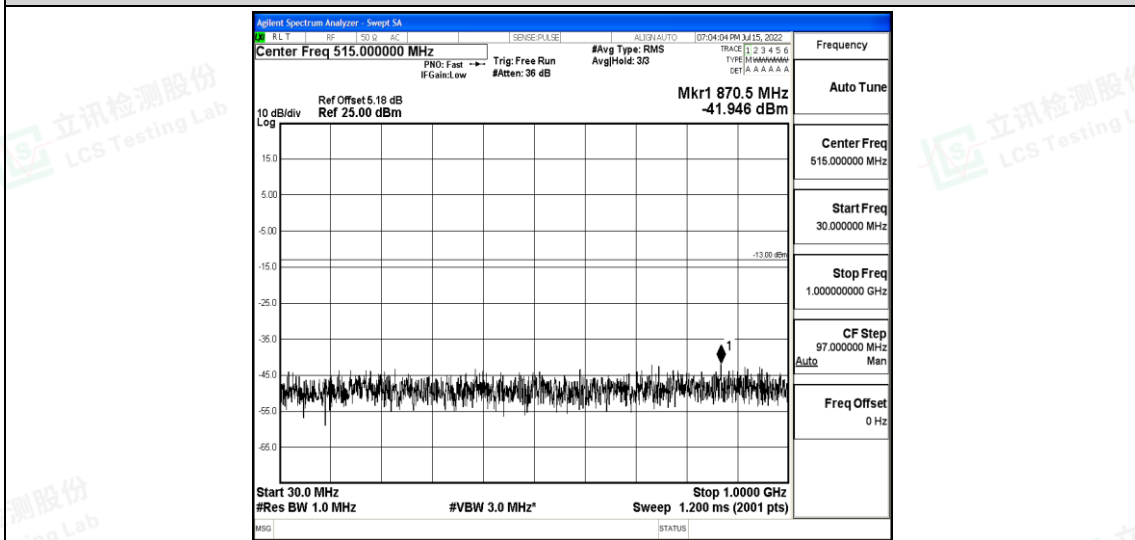

Band25-1.4MHz-16QAM-26047-1RB#0-Range4:1000~10000MHz

Shenzhen LCS Compliance Testing Laboratory Ltd.
Add: 101, 201 Bldg A & 301 Bldg C, Juji Industrial Park Yabianxueziwei, Shajing Street, Baoan District, Shenzhen, 518000, China
Tel: +(86) 0755-82591330 | E-mail: webmaster@lcs-cert.com | Web: www.lcs-cert.com
Scan code to check authenticity