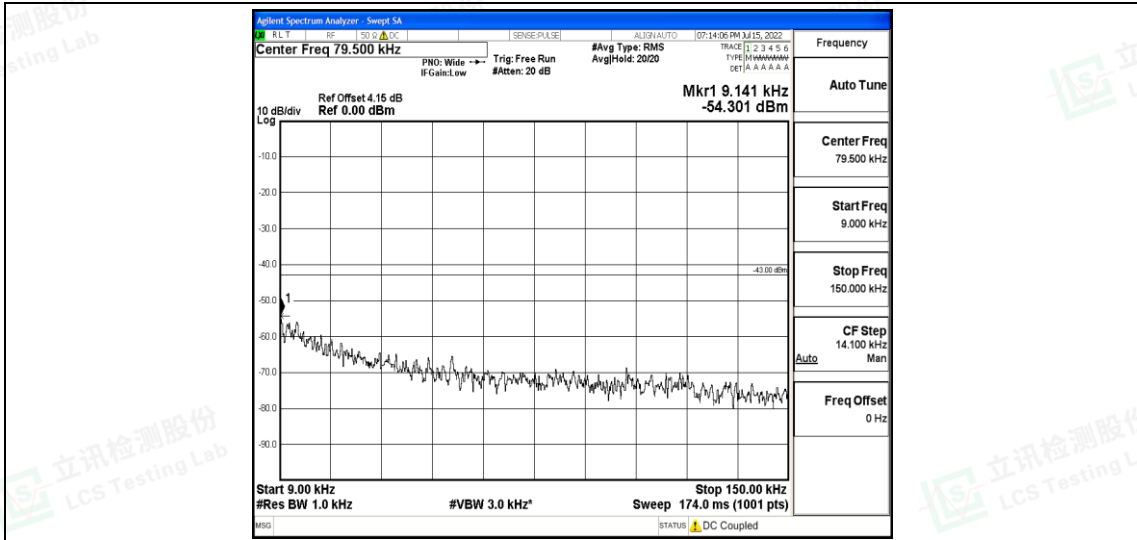

Band25-3MHz-QPSK-26055-1RB#0-Range2:0.15~30MHz