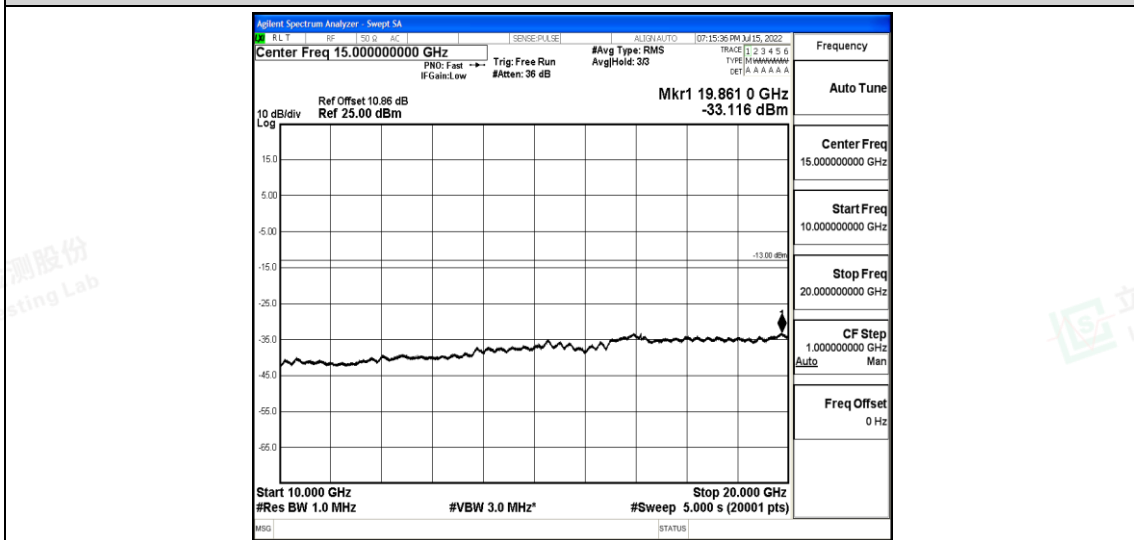

Band25-3MHz-QPSK-26365-1RB#0-Range1:0.009~0.15MHz