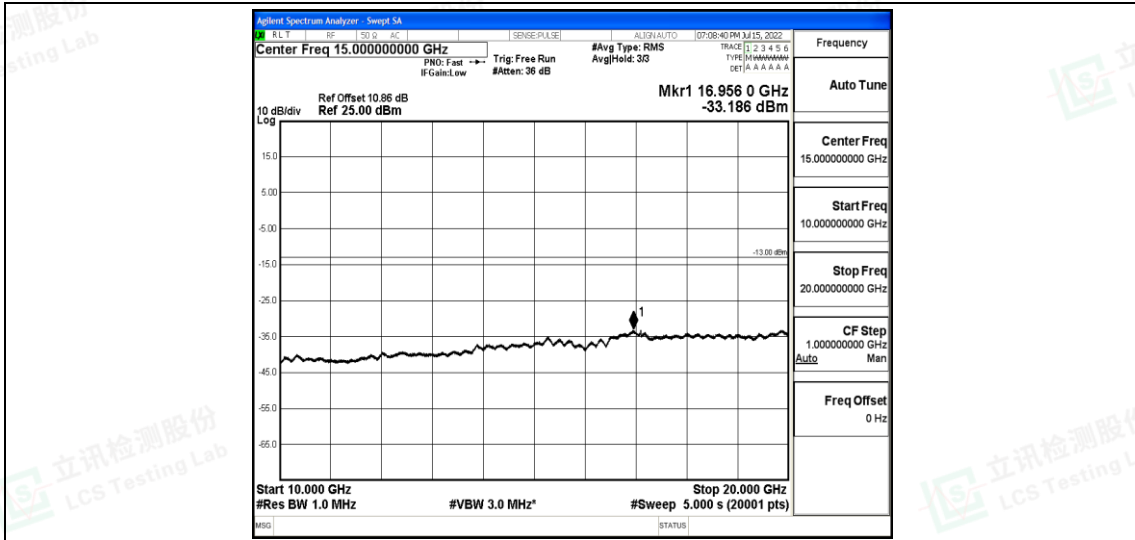

Band25-1.4MHz-16QAM-26365-1RB#0-Range3:30~1000MHz

Band25-1.4MHz-16QAM-26365-1RB#0-Range4:1000~10000MHz

Band25-1.4MHz-16QAM-26365-1RB#0-Range5:10000~20000MHz

Shenzhen LCS Compliance Testing Laboratory Ltd.  
 Add: 101, 201 Bldg A & 301 Bldg C, Juji Industrial Park Yabianxueziwei, Shajing Street, Baoan District, Shenzhen, 518000, China  
 Tel: +(86) 0755-82591330 | E-mail: webmaster@lcs-cert.com | Web: www.lcs-cert.com  
 Scan code to check authenticity