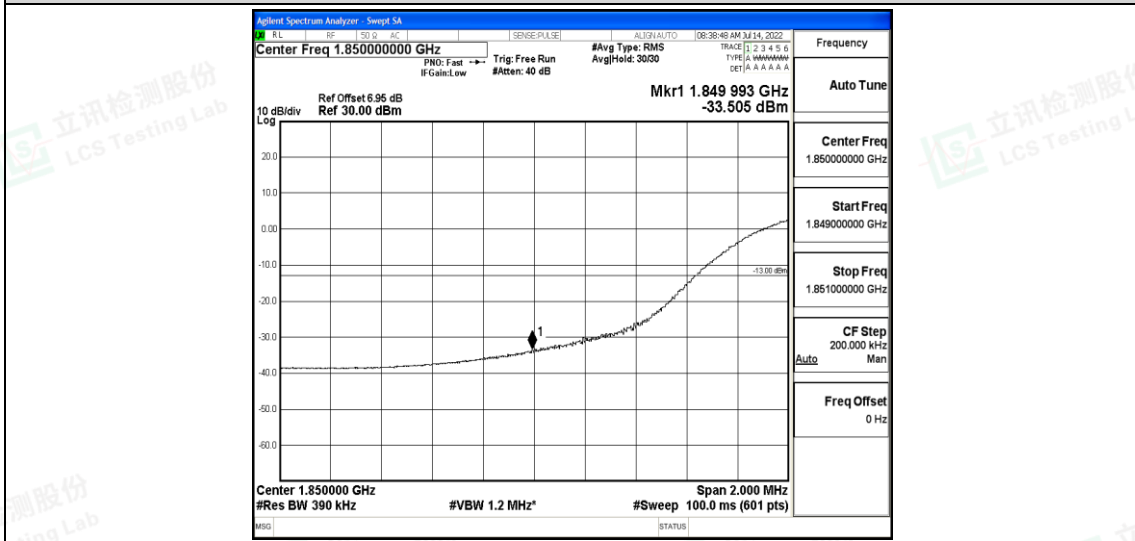

Band25-15MHz-QPSK-26115-75RB#0

Band25-15MHz-QPSK-26615-75RB#0

Band25-15MHz-16QAM-26115-75RB#0

Band25-15MHz-16QAM-26615-75RB#0

Band25-20MHz-QPSK-26140-100RB#0

Band25-20MHz-QPSK-26590-100RB#0

Shenzhen LCS Compliance Testing Laboratory Ltd.  
 Add: 101, 201 Bldg A & 301 Bldg C, Juji Industrial Park Yabianxueziwei, Shajing Street, Baoan District, Shenzhen, 518000, China  
 Tel: +(86) 0755-82591330 | E-mail: webmaster@lcs-cert.com | Web: www.lcs-cert.com  
 Scan code to check authenticity