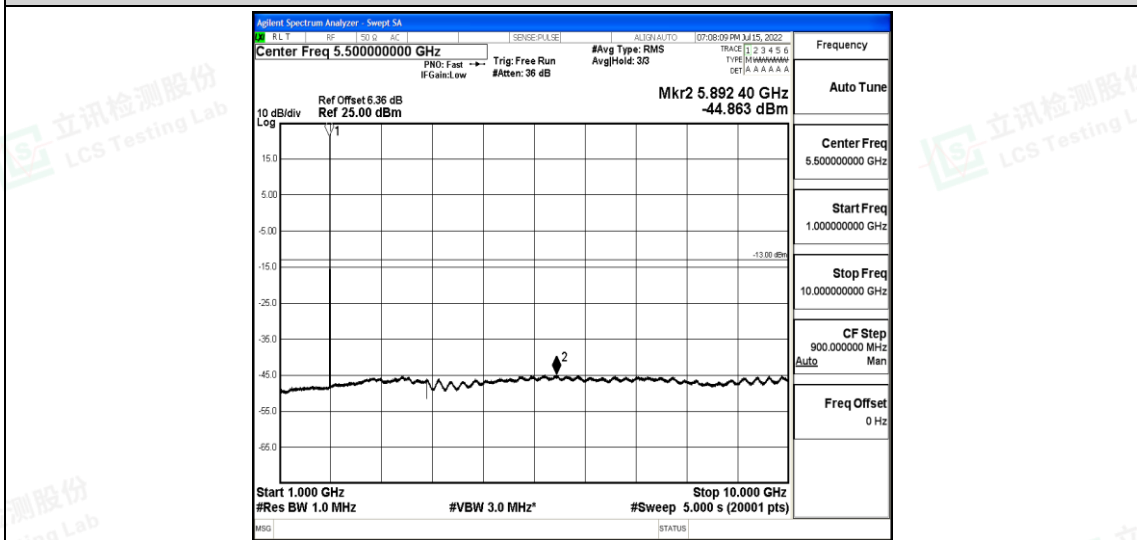

Band25-1.4MHz-16QAM-26365-1RB#0-Range5:10000~20000MHz

Shenzhen LCS Compliance Testing Laboratory Ltd.
Add: 101, 201 Bldg A & 301 Bldg C, Juji Industrial Park Yabianxueziwei, Shajing Street, Baoan District, Shenzhen, 518000, China
Tel: +(86) 0755-82591330 | E-mail: webmaster@lcs-cert.com | Web: www.lcs-cert.com
Scan code to check authenticity