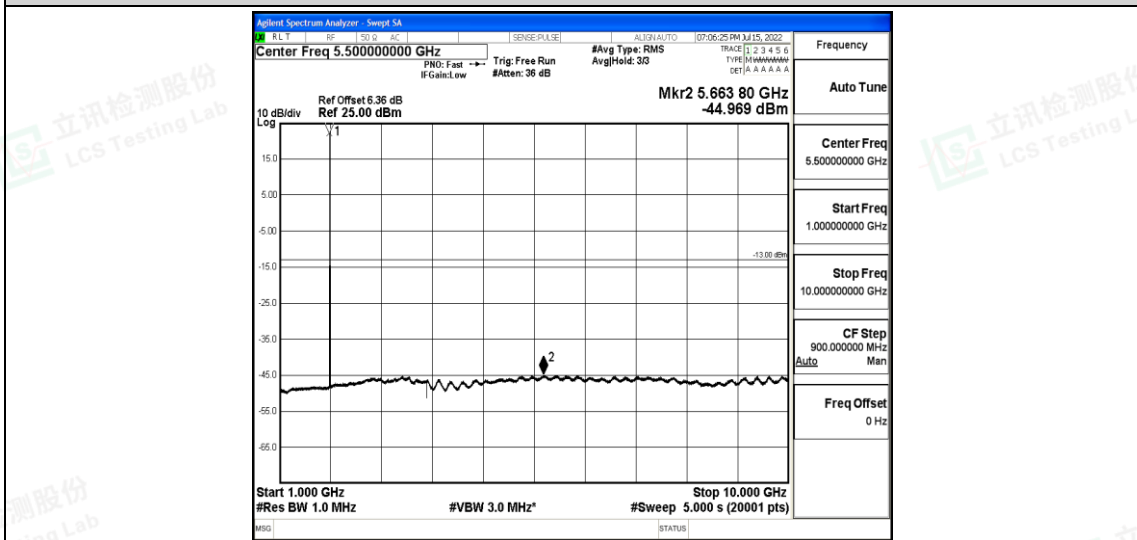

Band25-1.4MHz-QPSK-26365-1RB#0-Range5:10000~20000MHz

Shenzhen LCS Compliance Testing Laboratory Ltd.
Add: 101, 201 Bldg A & 301 Bldg C, Juji Industrial Park Yabianxueziwei, Shajing Street, Baoan District, Shenzhen, 518000, China
Tel: +(86) 0755-82591330 | E-mail: webmaster@lcs-cert.com | Web: www.lcs-cert.com
Scan code to check authenticity