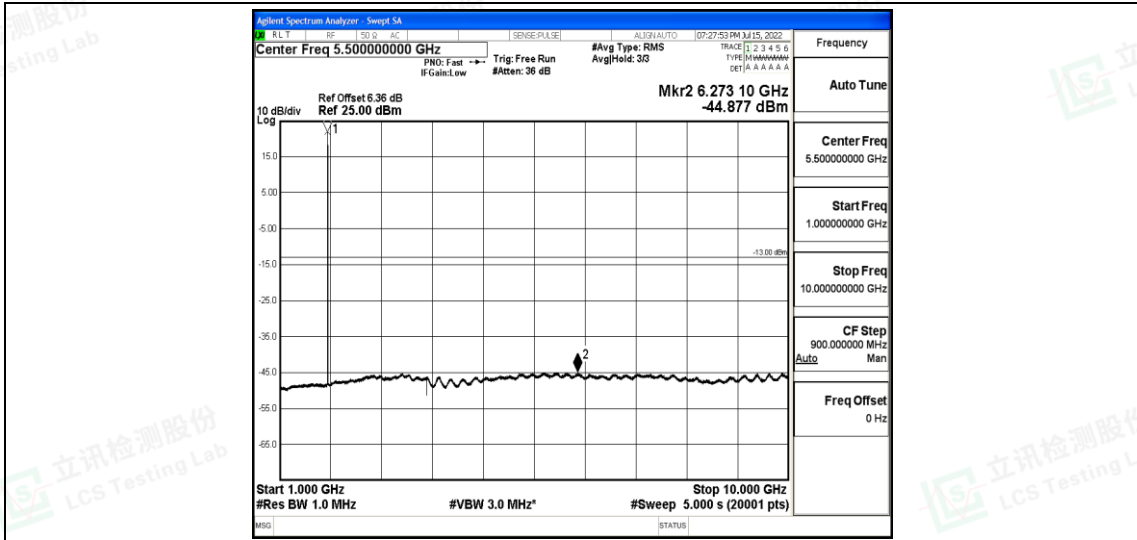

Band25-5MHz-QPSK-26065-1RB#0-Range1:0.009~0.15MHz

Band25-5MHz-QPSK-26065-1RB#0-Range2:0.15~30MHz

Band25-5MHz-QPSK-26065-1RB#0-Range3:30~1000MHz

Band25-5MHz-QPSK-26065-1RB#0-Range4:1000~10000MHz

Shenzhen LCS Compliance Testing Laboratory Ltd.  
 Add: 101, 201 Bldg A & 301 Bldg C, Juji Industrial Park Yabianxueziwei, Shajing Street, Baoan District, Shenzhen, 518000, China  
 Tel: +(86) 0755-82591330 | E-mail: webmaster@lcs-cert.com | Web: www.lcs-cert.com  
 Scan code to check authenticity