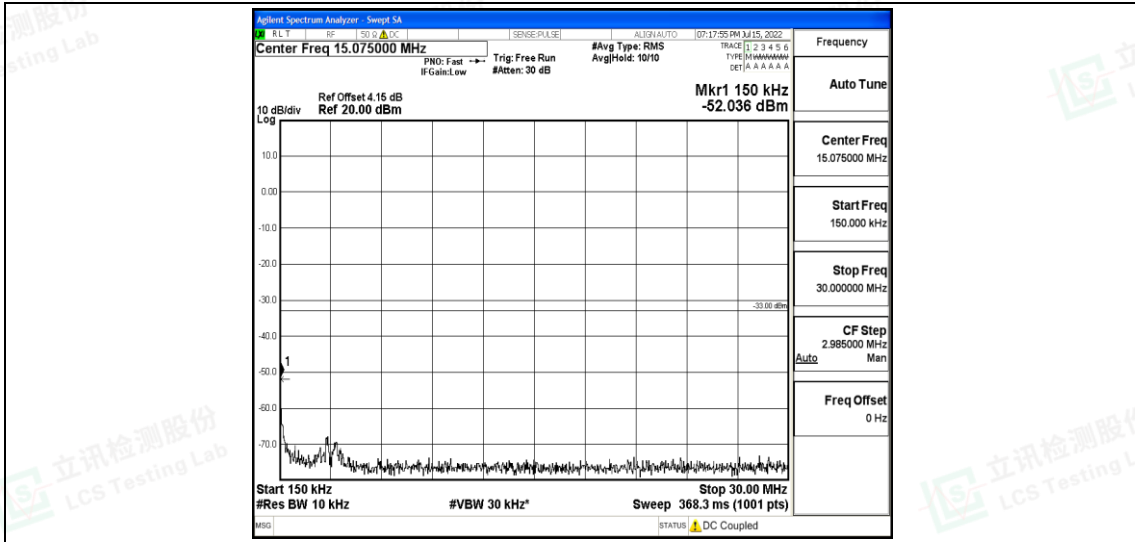

Band25-3MHz-QPSK-26365-1RB#0-Range3:30~1000MHz