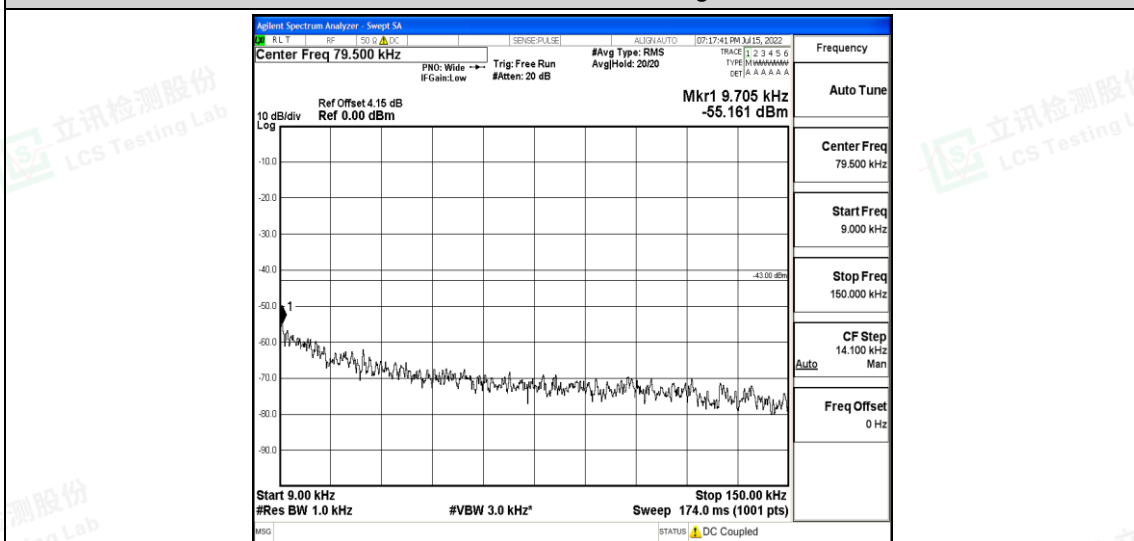

Band25-3MHz-QPSK-26365-1RB#0-Range2:0.15~30MHz