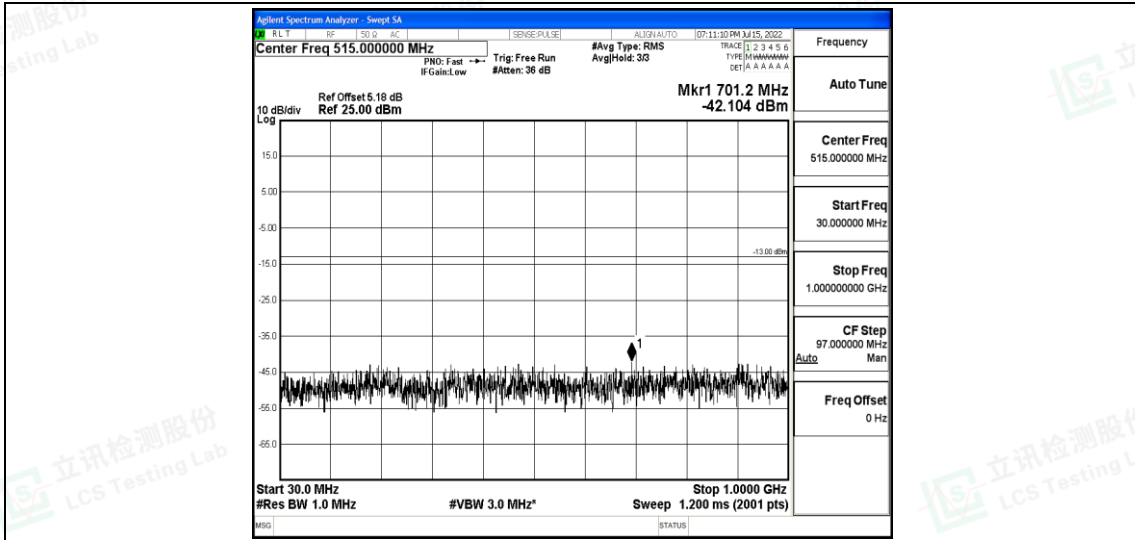

Band25-1.4MHz-16QAM-26683-1RB#0-Range1:0.009~0.15MHz

Band25-1.4MHz-16QAM-26683-1RB#0-Range2:0.15~30MHz

Band25-1.4MHz-16QAM-26683-1RB#0-Range3:30~1000MHz

Shenzhen LCS Compliance Testing Laboratory Ltd.  
 Add: 101, 201 Bldg A & 301 Bldg C, Juji Industrial Park Yabianxueziwei, Shajing Street, Baoan District, Shenzhen, 518000, China  
 Tel: +(86) 0755-82591330 | E-mail: webmaster@lcs-cert.com | Web: www.lcs-cert.com  
 Scan code to check authenticity