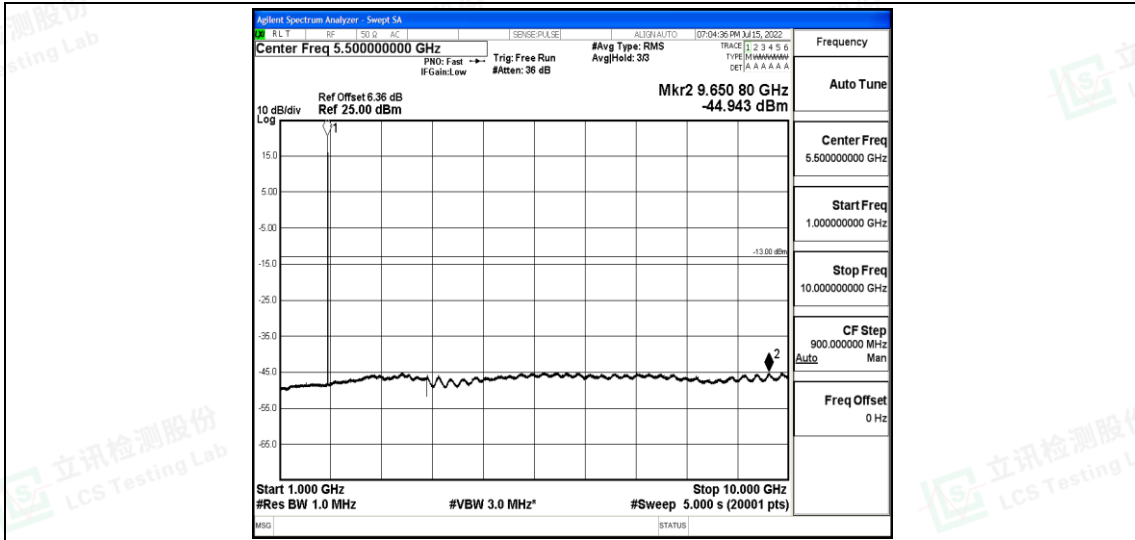

Band25-1.4MHz-16QAM-26047-1RB#0-Range2:0.15~30MHz

Band25-1.4MHz-16QAM-26047-1RB#0-Range3:30~1000MHz

Band25-1.4MHz-16QAM-26047-1RB#0-Range4:1000~10000MHz

Shenzhen LCS Compliance Testing Laboratory Ltd.  
 Add: 101, 201 Bldg A & 301 Bldg C, Juji Industrial Park Yabianxueziwei, Shajing Street, Baoan District, Shenzhen, 518000, China  
 Tel: +(86) 0755-82591330 | E-mail: webmaster@lcs-cert.com | Web: www.lcs-cert.com  
 Scan code to check authenticity