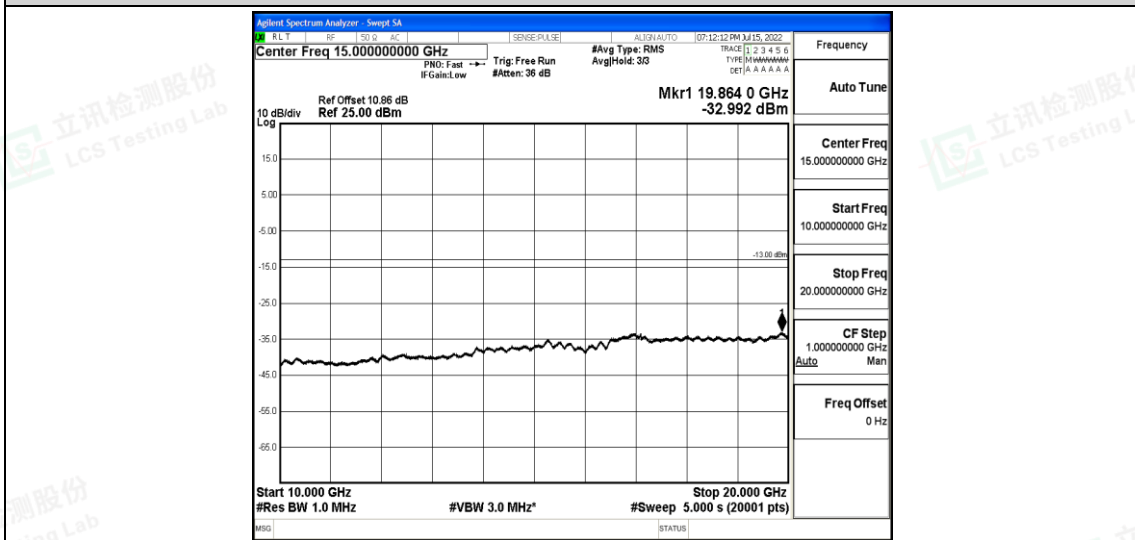

Band25-3MHz-QPSK-26055-1RB#0-Range1:0.009~0.15MHz