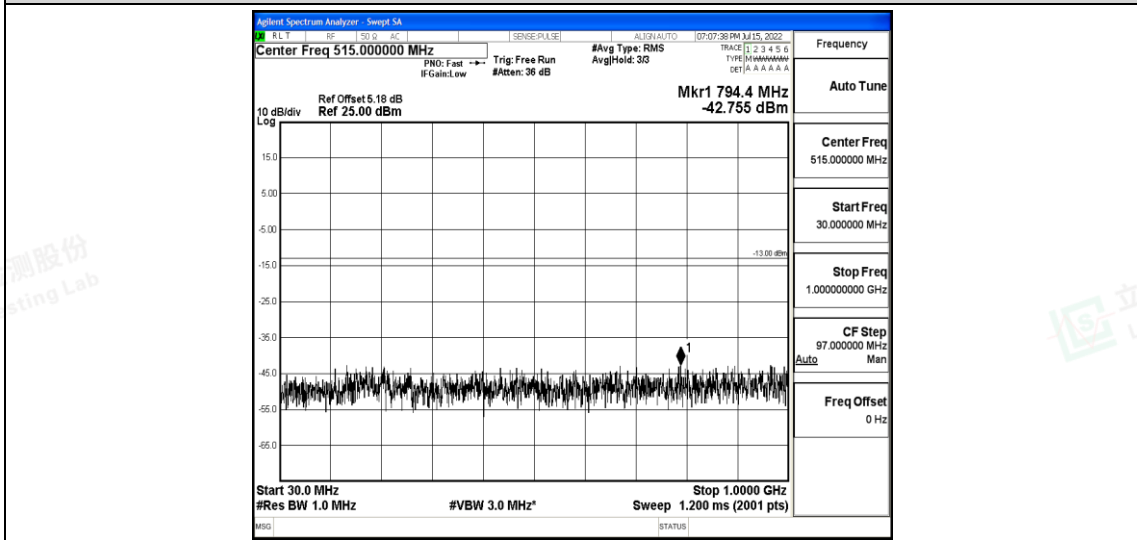

Band25-1.4MHz-16QAM-26365-1RB#0-Range4:1000~10000MHz