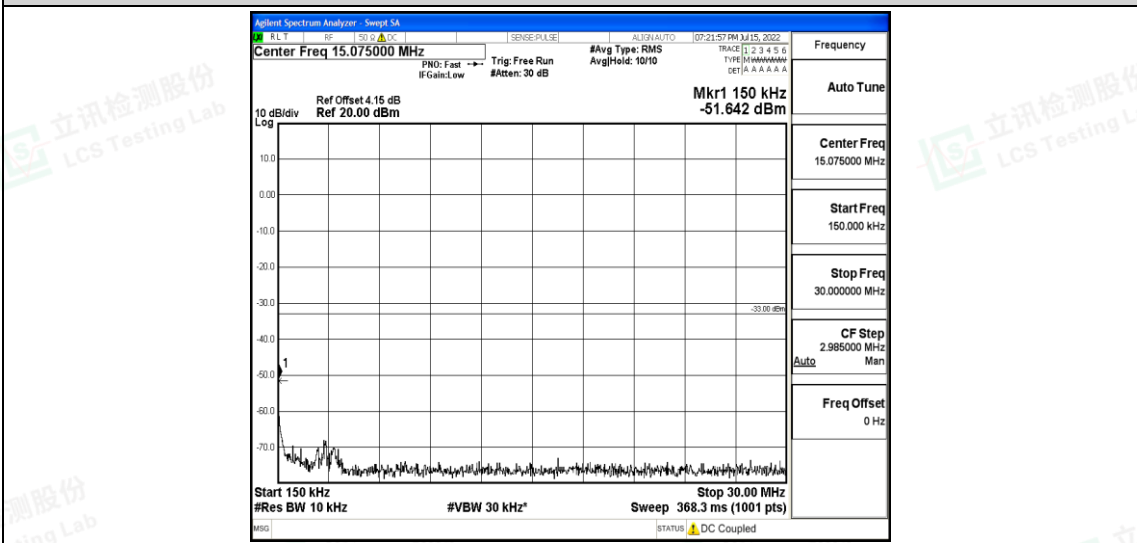

Band25-3MHz-QPSK-26675-1RB#0-Range3:30~1000MHz