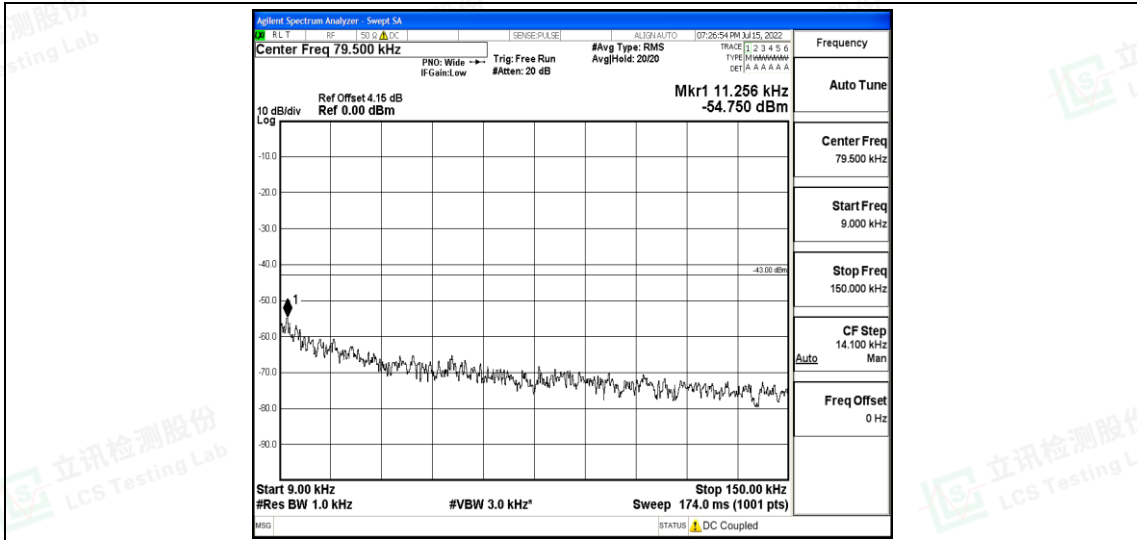

Band25-5MHz-QPSK-26065-1RB#0-Range1:0.009~0.15MHz

Band25-5MHz-QPSK-26065-1RB#0-Range2:0.15~30MHz

Band25-5MHz-QPSK-26065-1RB#0-Range3:30~1000MHz

Band25-5MHz-QPSK-26065-1RB#0-Range4:1000~10000MHz

Shenzhen LCS Compliance Testing Laboratory Ltd.  
 Add: 101, 201 Bldg A & 301 Bldg C, Juji Industrial Park Yabianxueziwei, Shajing Street, Baoan District, Shenzhen, 518000, China  
 Tel: +(86) 0755-82591330 | E-mail: webmaster@lcs-cert.com | Web: www.lcs-cert.com  
 Scan code to check authenticity