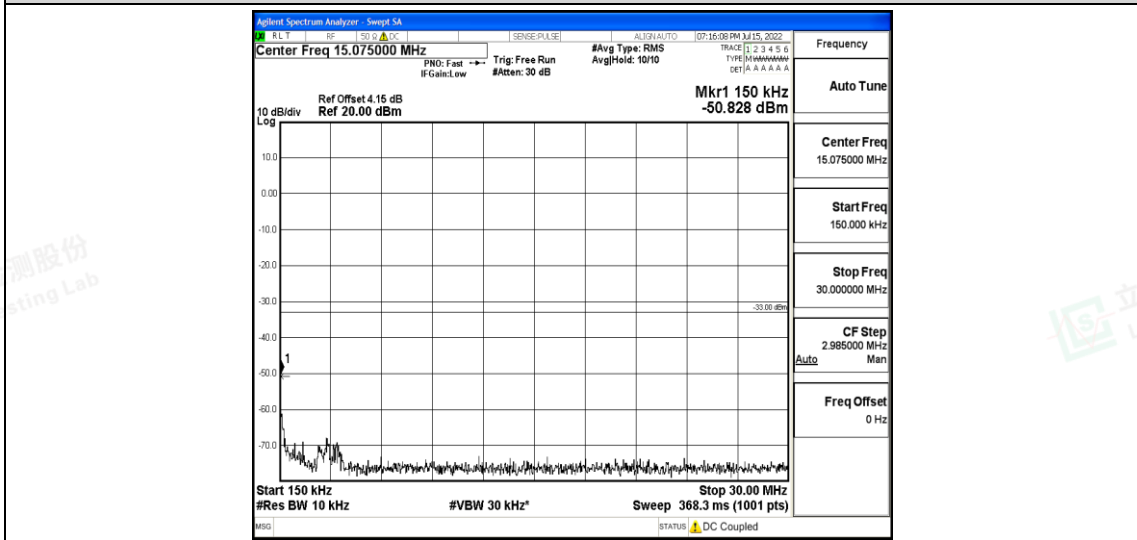

Band25-3MHz-16QAM-26055-1RB#0-Range3:30~1000MHz