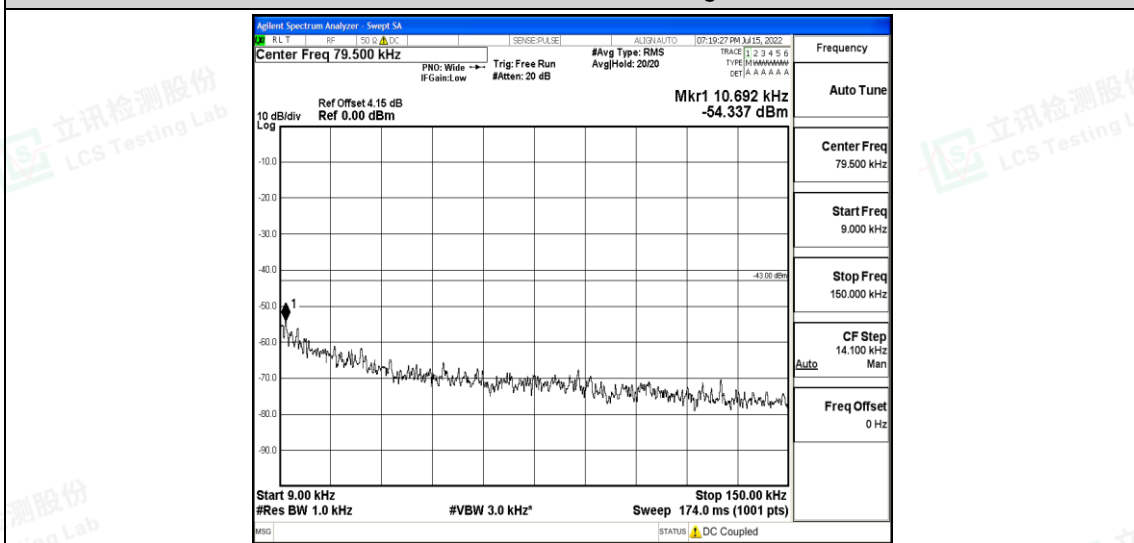

Band25-3MHz-16QAM-26365-1RB#0-Range2:0.15~30MHz