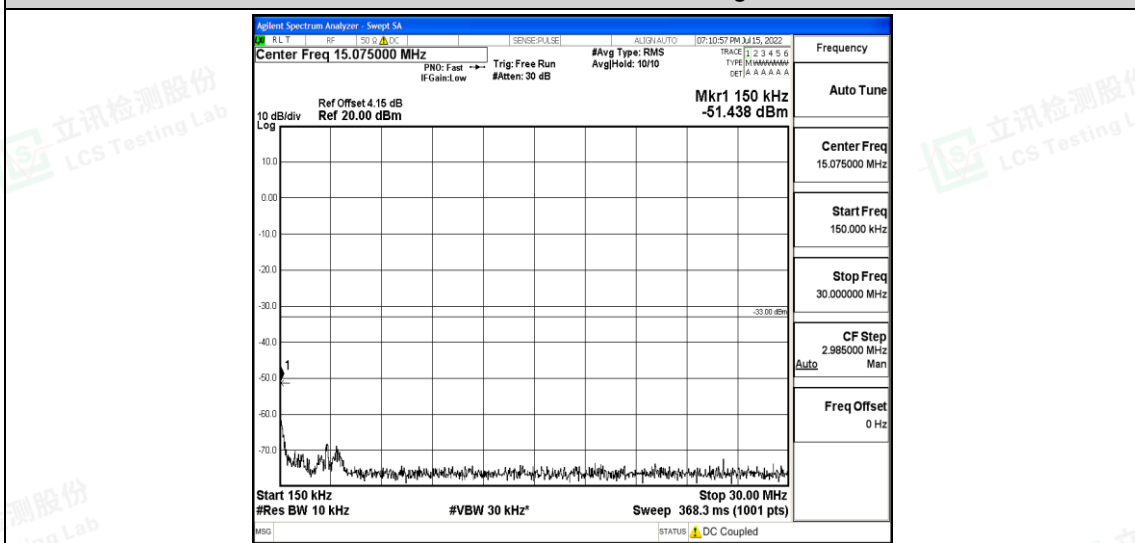

Band25-1.4MHz-16QAM-26683-1RB#0-Range3:30~1000MHz

Shenzhen LCS Compliance Testing Laboratory Ltd.
Add: 101, 201 Bldg A & 301 Bldg C, Juji Industrial Park Yabianxueziwei, Shajing Street, Baoan District, Shenzhen, 518000, China
Tel: +(86) 0755-82591330 | E-mail: webmaster@lcs-cert.com | Web: www.lcs-cert.com
Scan code to check authenticity