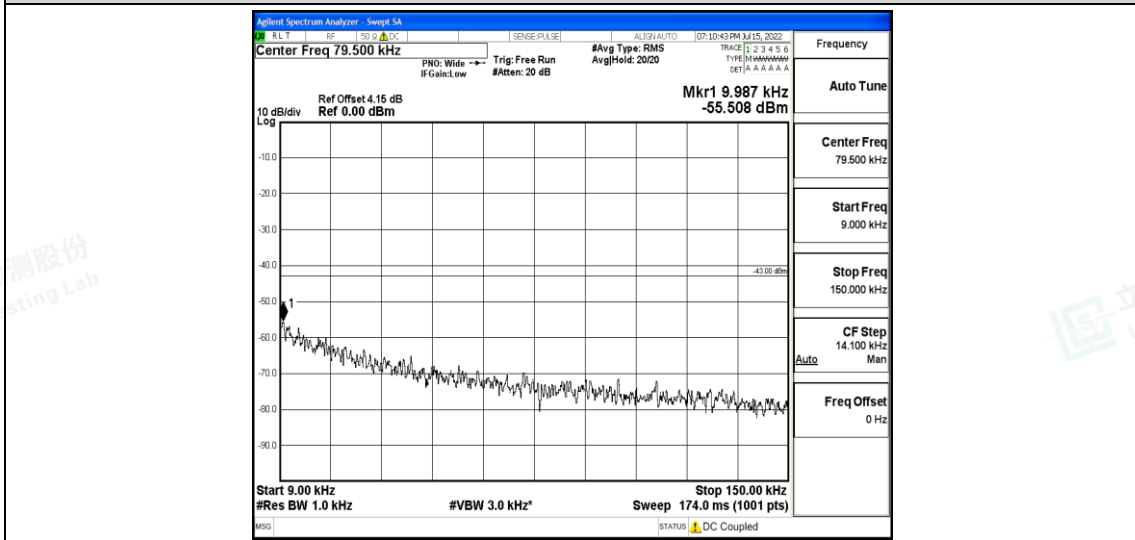

Band25-1.4MHz-16QAM-26683-1RB#0-Range2:0.15~30MHz