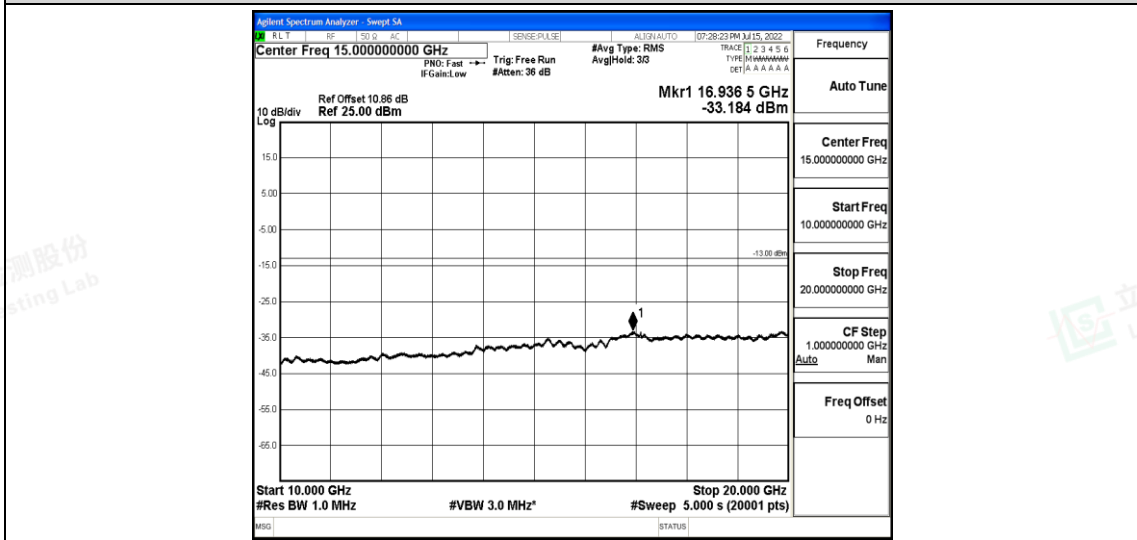

Band25-5MHz-QPSK-26365-1RB#0-Range1:0.009~0.15MHz