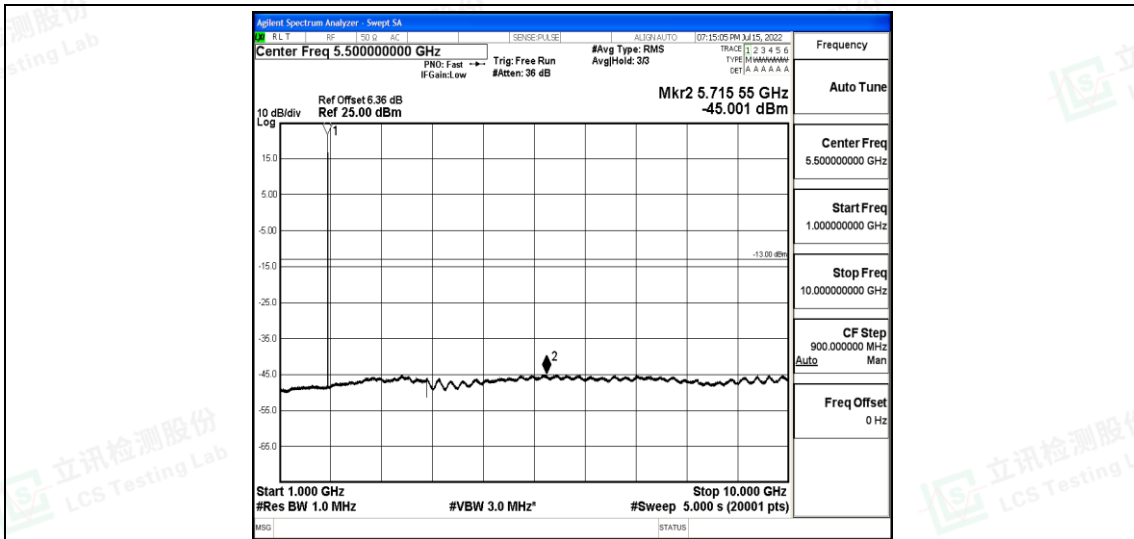

Band25-3MHz-QPSK-26055-1RB#0-Range3:30~1000MHz

Band25-3MHz-QPSK-26055-1RB#0-Range4:1000~10000MHz

Shenzhen LCS Compliance Testing Laboratory Ltd.  
 Add: 101, 201 Bldg A & 301 Bldg C, Juji Industrial Park Yabianxueziwei, Shajing Street, Baoan District, Shenzhen, 518000, China  
 Tel: +(86) 0755-82591330 | E-mail: webmaster@lcs-cert.com | Web: www.lcs-cert.com  
 Scan code to check authenticity