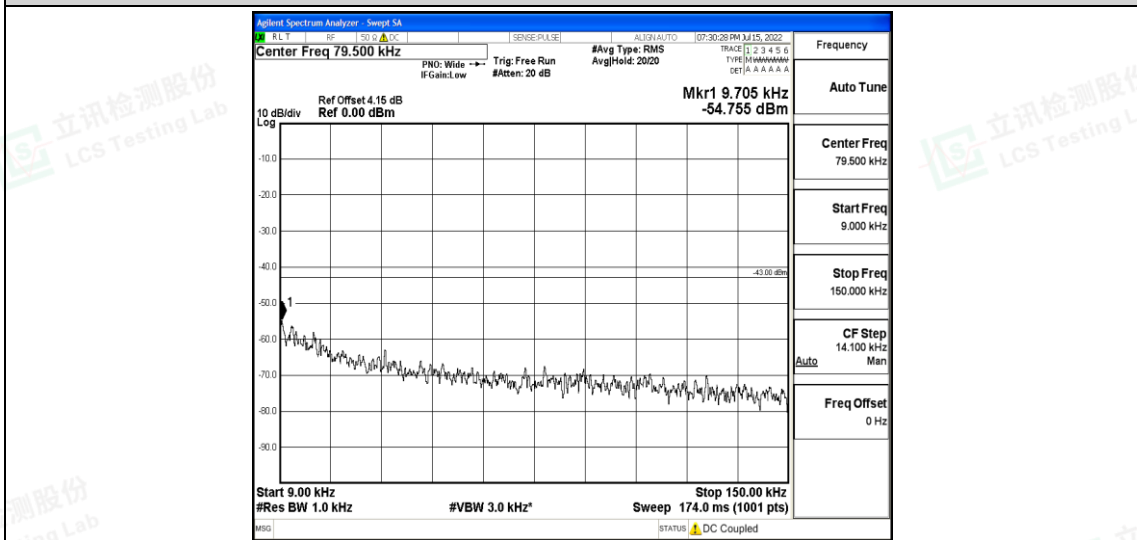

Band25-5MHz-QPSK-26365-1RB#0-Range2:0.15~30MHz

Shenzhen LCS Compliance Testing Laboratory Ltd.
Add: 101, 201 Bldg A & 301 Bldg C, Juji Industrial Park Yabianxueziwei, Shajing Street, Baoan District, Shenzhen, 518000, China
Tel: +(86) 0755-82591330 | E-mail: webmaster@lcs-cert.com | Web: www.lcs-cert.com
Scan code to check authenticity