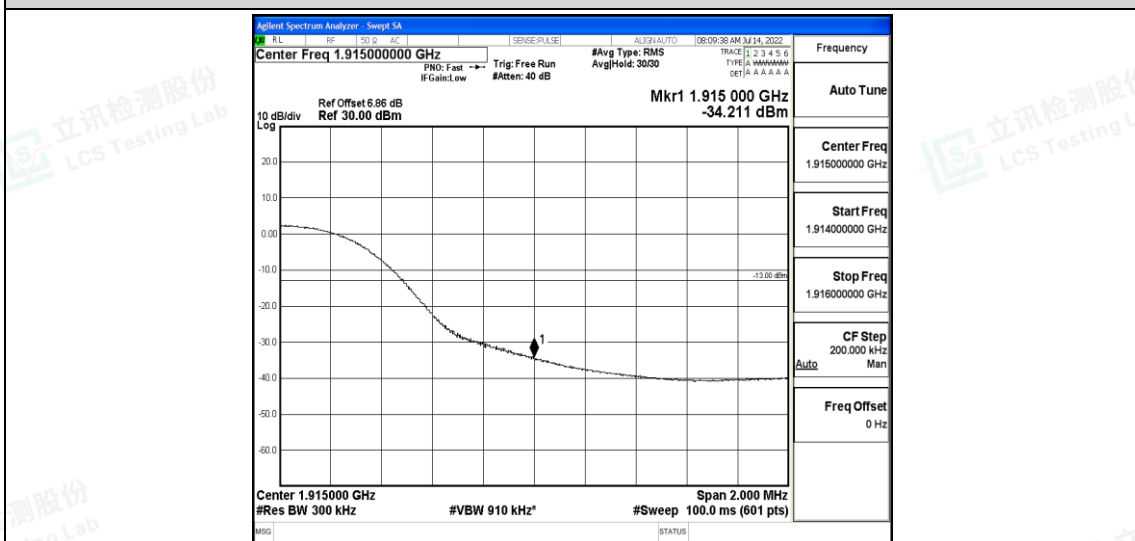

Band25-15MHz-QPSK-26115-75RB#0

Band25-15MHz-QPSK-26615-75RB#0

Band25-15MHz-16QAM-26115-75RB#0

Band25-15MHz-16QAM-26615-75RB#0

Band25-20MHz-QPSK-26140-100RB#0

Band25-20MHz-QPSK-26590-100RB#0

Shenzhen LCS Compliance Testing Laboratory Ltd.  
 Add: 101, 201 Bldg A & 301 Bldg C, Juji Industrial Park Yabianxueziwei, Shajing Street, Baoan District, Shenzhen, 518000, China  
 Tel: +(86) 0755-82591330 | E-mail: webmaster@lcs-cert.com | Web: www.lcs-cert.com  
 Scan code to check authenticity