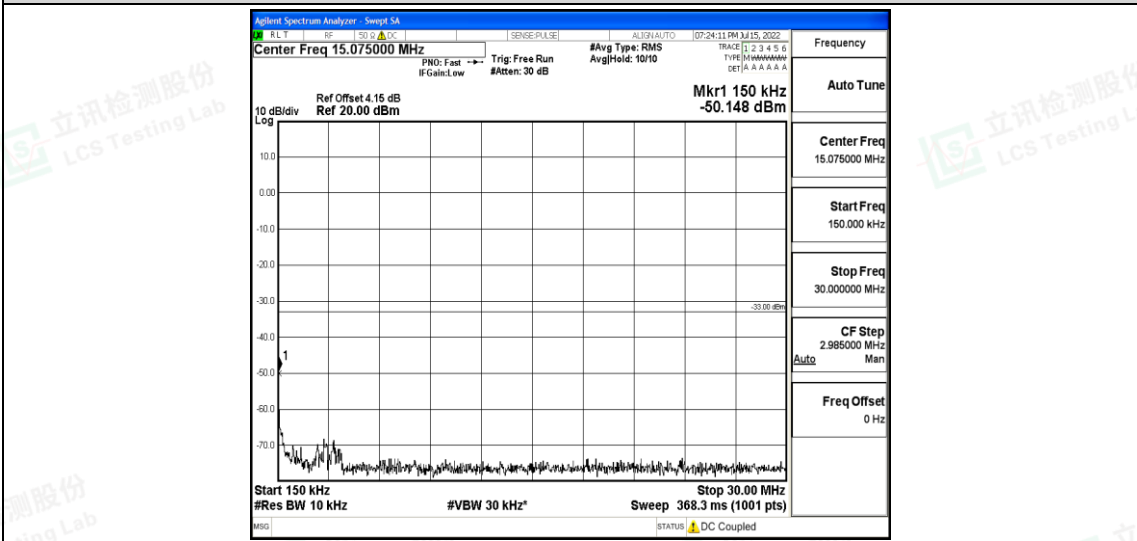

Band25-3MHz-16QAM-26675-1RB#0-Range3:30~1000MHz