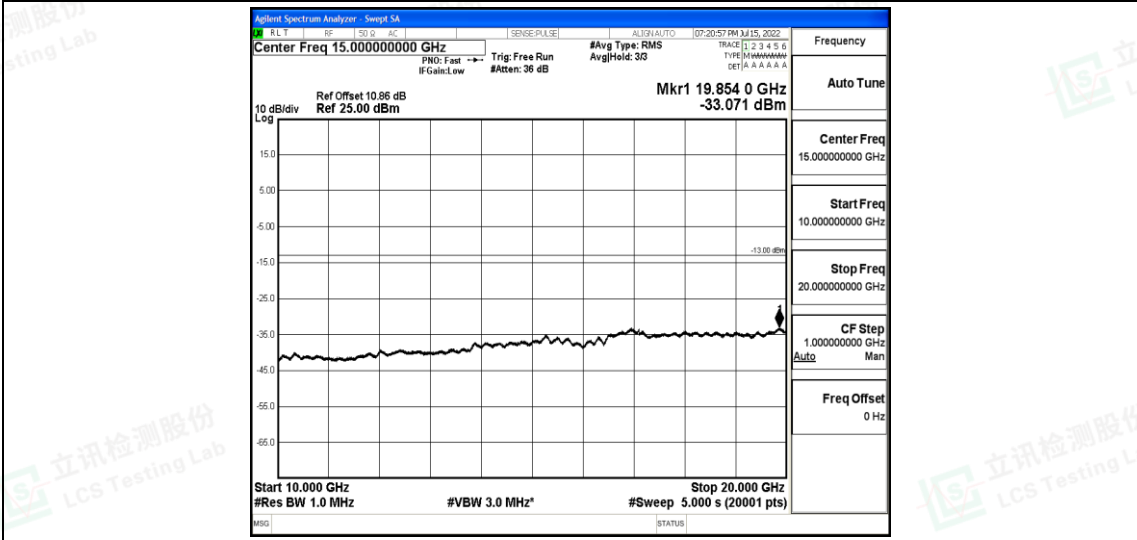

Band25-3MHz-16QAM-26675-1RB#0-Range1:0.009~0.15MHz