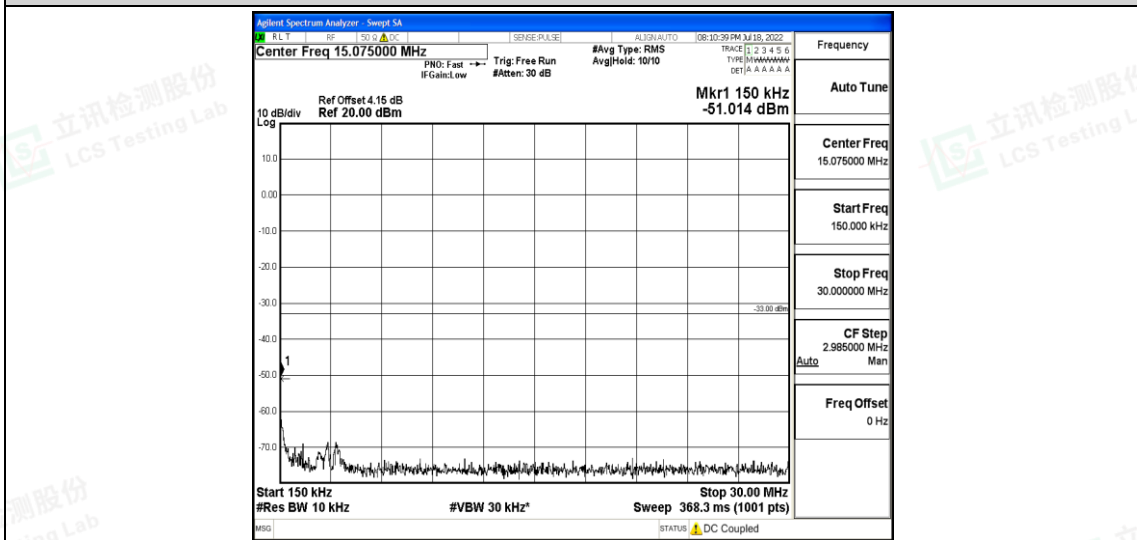

Band12-1.4MHz-16QAM-23173-1RB#0-Range2:0.15~30MHz

Band12-1.4MHz-16QAM-23173-1RB#0-Range3:30~1000MHz