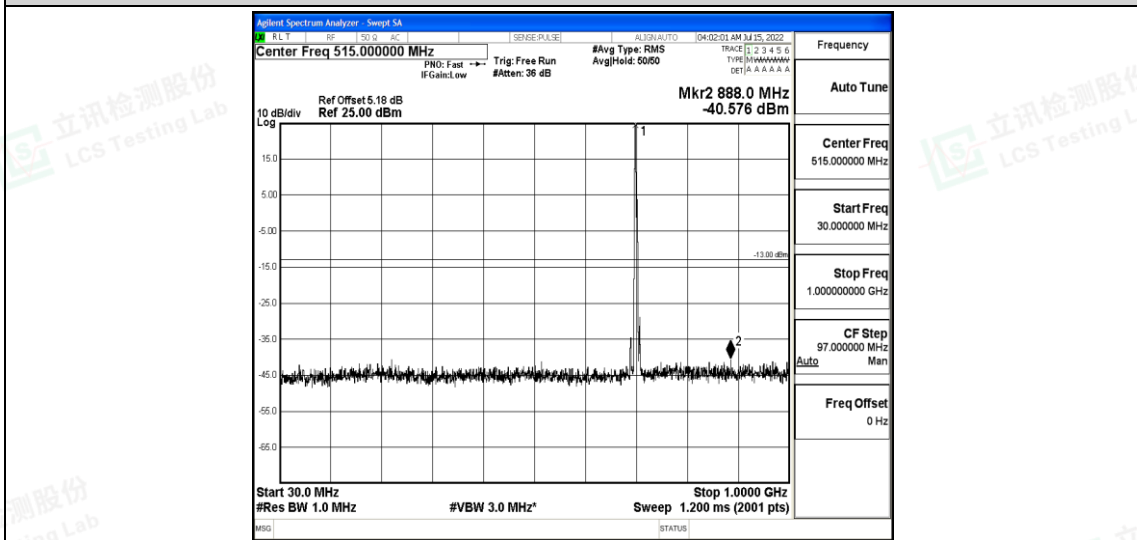

Band12-5MHz-16QAM-23095-1RB#0-Range3:30~1000MHz

Band12-5MHz-16QAM-23095-1RB#0-Range4:1000~10000MHz