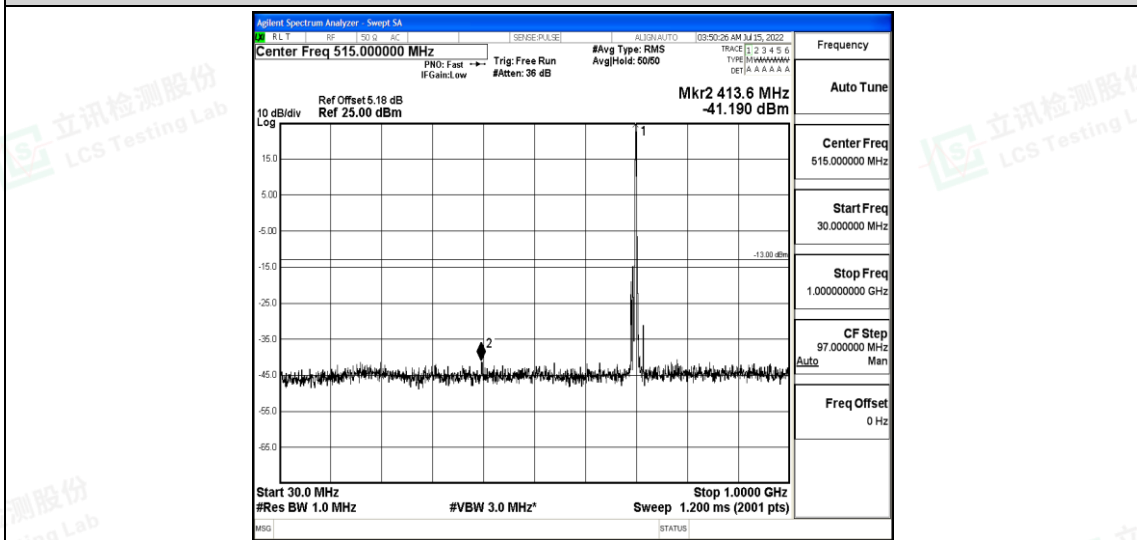

Band12-3MHz-QPSK-23095-1RB#0-Range3:30~100MHz

Band12-3MHz-QPSK-23095-1RB#0-Range4:1000~10000MHz