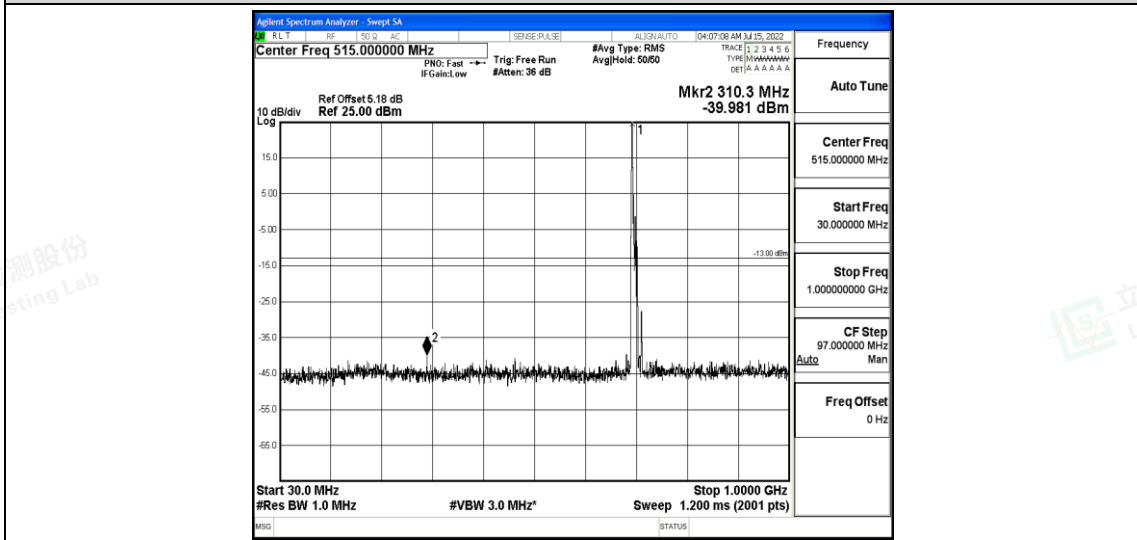

Band12-10MHz-16QAM-23060-1RB#0-Range1:0.009~0.15MHz

Band12-10MHz-16QAM-23060-1RB#0-Range2:0.15~30MHz

Band12-10MHz-16QAM-23060-1RB#0-Range3:30~1000MHz

Band12-10MHz-16QAM-23060-1RB#0-Range4:1000~10000MHz

Band12-10MHz-16QAM-23095-1RB#0-Range1:0.009~0.15MHz