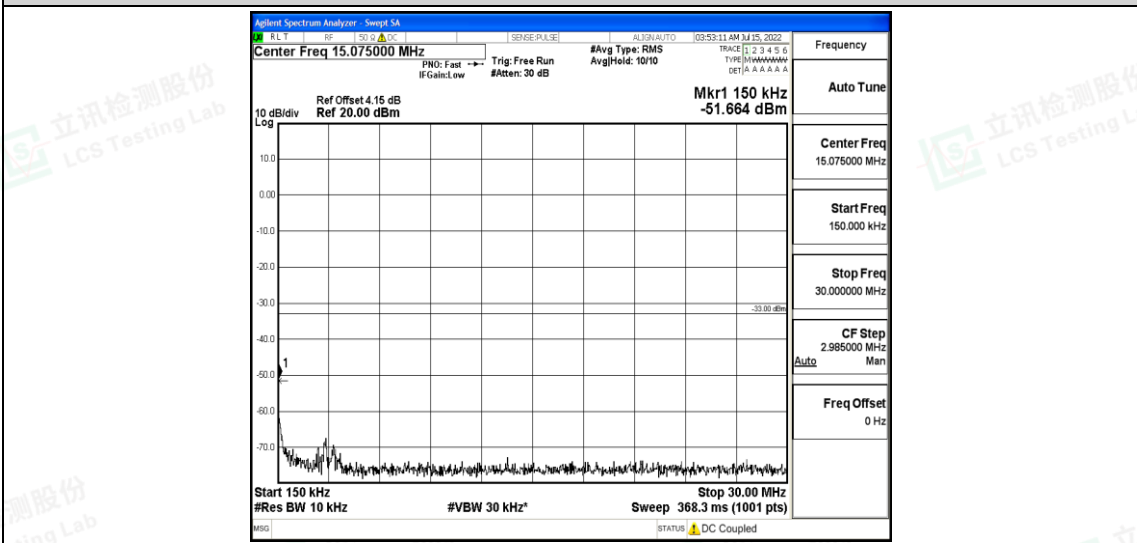

Band12-3MHz-QPSK-23165-1RB#0-Range3:30~1000MHz

Band12-3MHz-QPSK-23165-1RB#0-Range4:1000~10000MHz

Band12-3MHz-16QAM-23025-1RB#0-Range1:0.009~0.15MHz

Band12-3MHz-16QAM-23025-1RB#0-Range2:0.15~30MHz

Shenzhen LCS Compliance Testing Laboratory Ltd.
 Add: 101, 201 Bldg A & 301 Bldg C, Juji Industrial Park Yabianxueziwei, Shajing Street, Baoan District, Shenzhen, 518000, China
 Tel: +(86) 0755-82591330 | E-mail: webmaster@lcs-cert.com | Web: www.lcs-cert.com
 Scan code to check authenticity