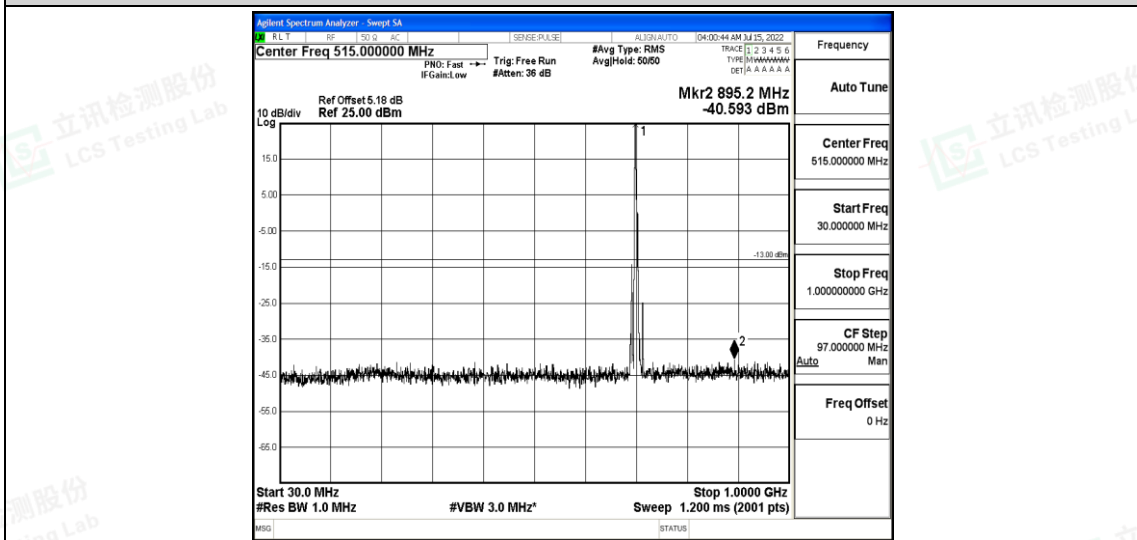

Band12-5MHz-QPSK-23095-1RB#0-Range3:30~100MHz

Band12-5MHz-QPSK-23095-1RB#0-Range4:1000~10000MHz

Shenzhen LCS Compliance Testing Laboratory Ltd.
Add: 101, 201 Bldg A & 301 Bldg C, Juji Industrial Park Yabianxueziwei, Shajing Street, Baoan District, Shenzhen, 518000, China
Tel: +(86) 0755-82591330 | E-mail: webmaster@lcs-cert.com | Web: www.lcs-cert.com
Scan code to check authenticity