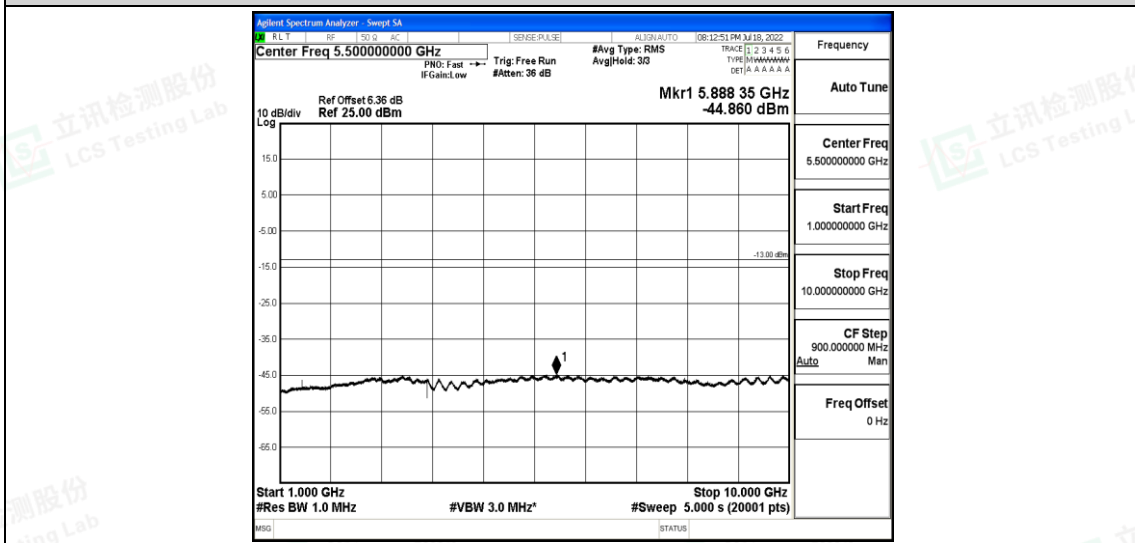

Band12-3MHz-16QAM-23025-1RB#0-Range4:1000~10000MHz

Band12-3MHz-16QAM-23095-1RB#0-Range1:0.009~0.15MHz