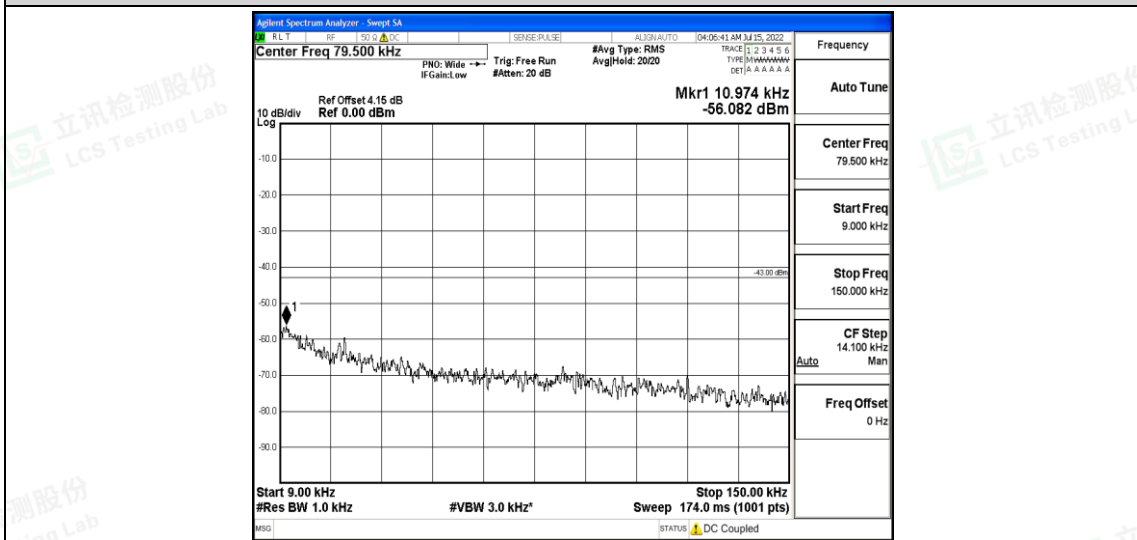

Band12-10MHz-16QAM-23060-1RB#0-Range1:0.009~0.15MHz

Band12-10MHz-16QAM-23060-1RB#0-Range2:0.15~30MHz