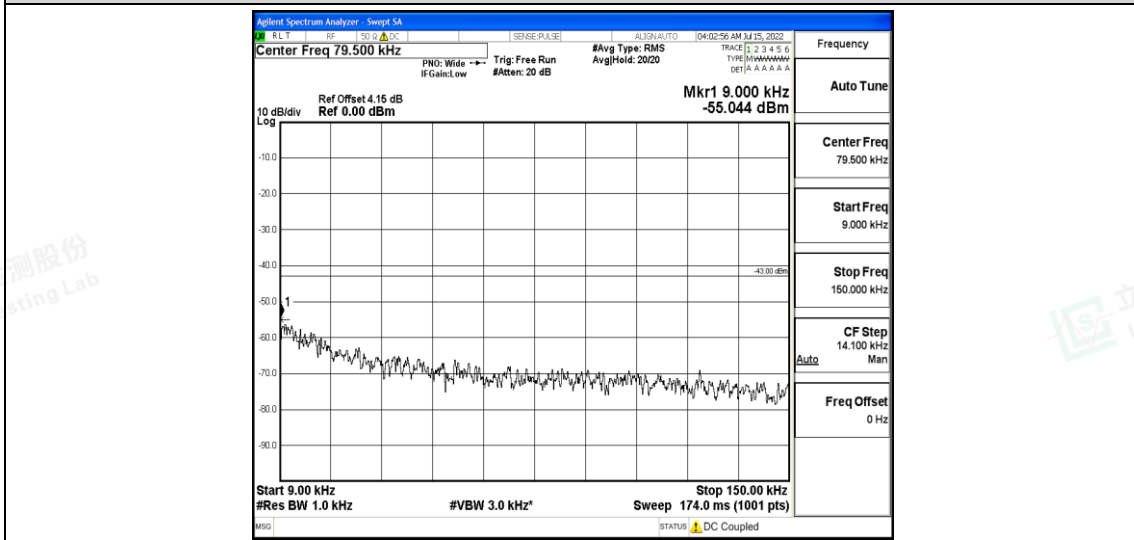

Band12-5MHz-QPSK-23155-1RB#0-Range1:0.009~0.15MHz

Band12-5MHz-QPSK-23155-1RB#0-Range2:0.15~30MHz