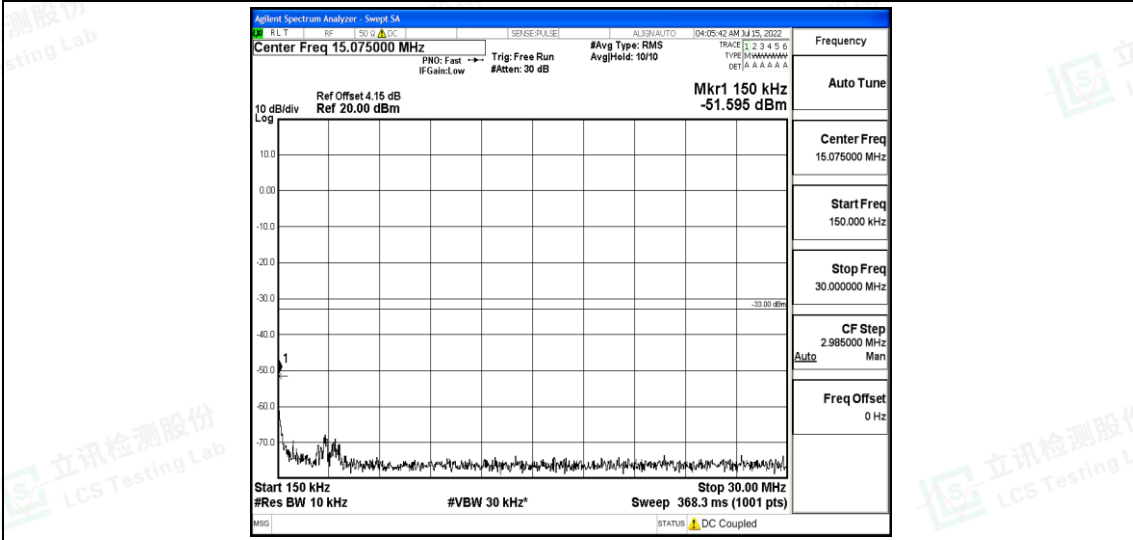

Band12-5MHz-16QAM-23155-1RB#0-Range3:30~1000MHz

Band12-5MHz-16QAM-23155-1RB#0-Range4:1000~10000MHz

Band12-10MHz-QPSK-23060-1RB#0-Range1:0.009~0.15MHz

Band12-10MHz-QPSK-23060-1RB#0-Range2:0.15~30MHz

Shenzhen LCS Compliance Testing Laboratory Ltd.
 Add: 101, 201 Bldg A & 301 Bldg C, Juji Industrial Park Yabianxueziwei, Shajing Street, Baoan District, Shenzhen, 518000, China
 Tel: +(86) 0755-82591330 | E-mail: webmaster@lcs-cert.com | Web: www.lcs-cert.com
 Scan code to check authenticity