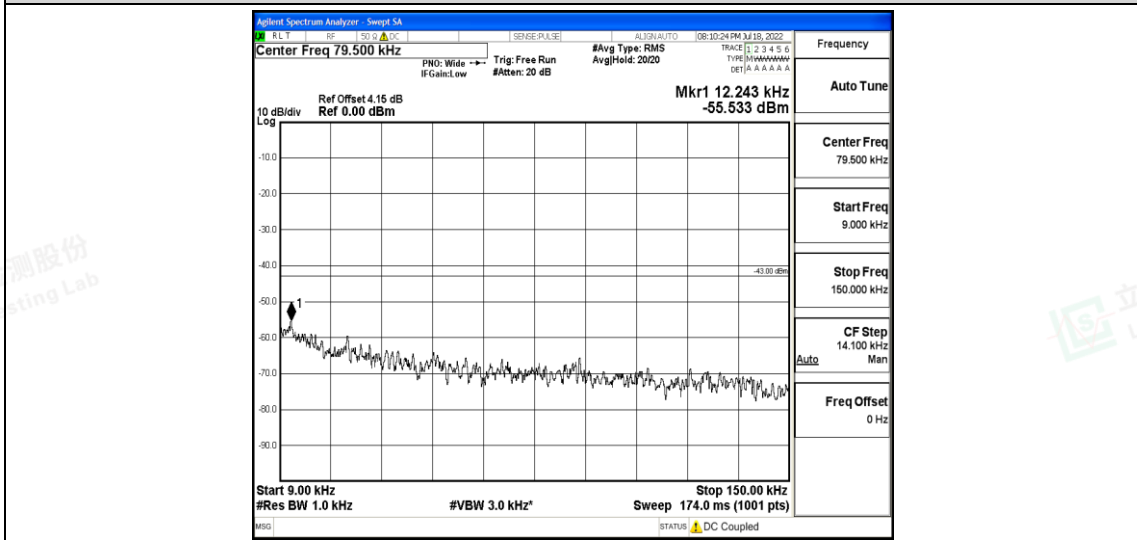

Band12-1.4MHz-16QAM-23095-1RB#0-Range2:0.15~30MHz

Band12-1.4MHz-16QAM-23095-1RB#0-Range3:30~1000MHz

Band12-1.4MHz-16QAM-23095-1RB#0-Range4:1000~10000MHz

Band12-1.4MHz-16QAM-23173-1RB#0-Range1:0.009~0.15MHz