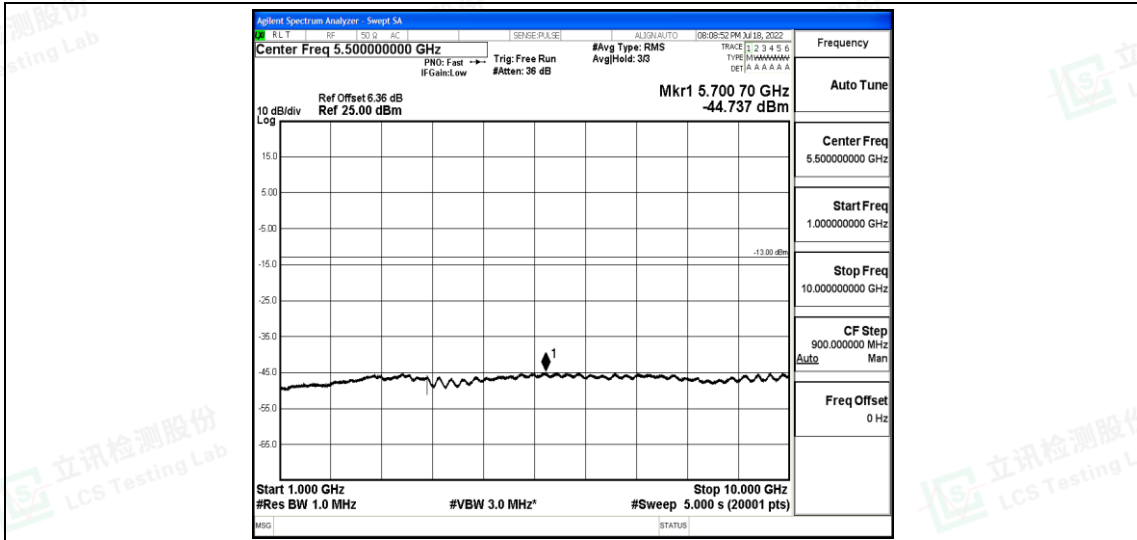

Band12-1.4MHz-16QAM-23095-1RB#0-Range2:0.15~30MHz

Band12-1.4MHz-16QAM-23095-1RB#0-Range3:30~1000MHz

Band12-1.4MHz-16QAM-23095-1RB#0-Range4:1000~10000MHz

Band12-1.4MHz-16QAM-23173-1RB#0-Range1:0.009~0.15MHz