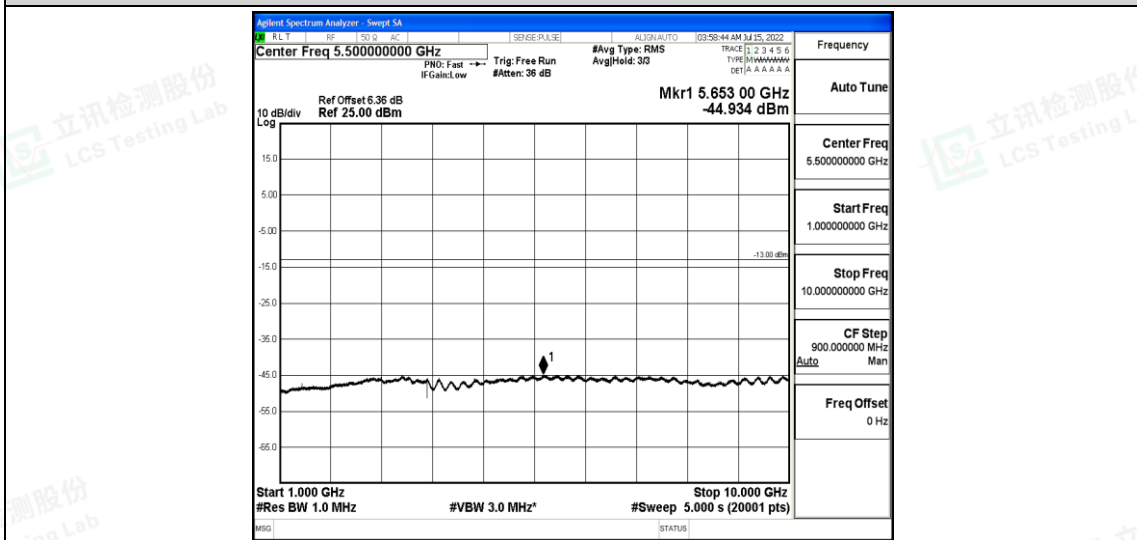

Band12-5MHz-QPSK-23035-1RB#0-Range4:1000~10000MHz

Band12-5MHz-QPSK-23095-1RB#0-Range1:0.009~0.15MHz

Shenzhen LCS Compliance Testing Laboratory Ltd.
Add: 101, 201 Bldg A & 301 Bldg C, Juji Industrial Park Yabianxueziwei, Shajing Street, Baoan District, Shenzhen, 518000, China
Tel: +(86) 0755-82591330 | E-mail: webmaster@lcs-cert.com | Web: www.lcs-cert.com
Scan code to check authenticity