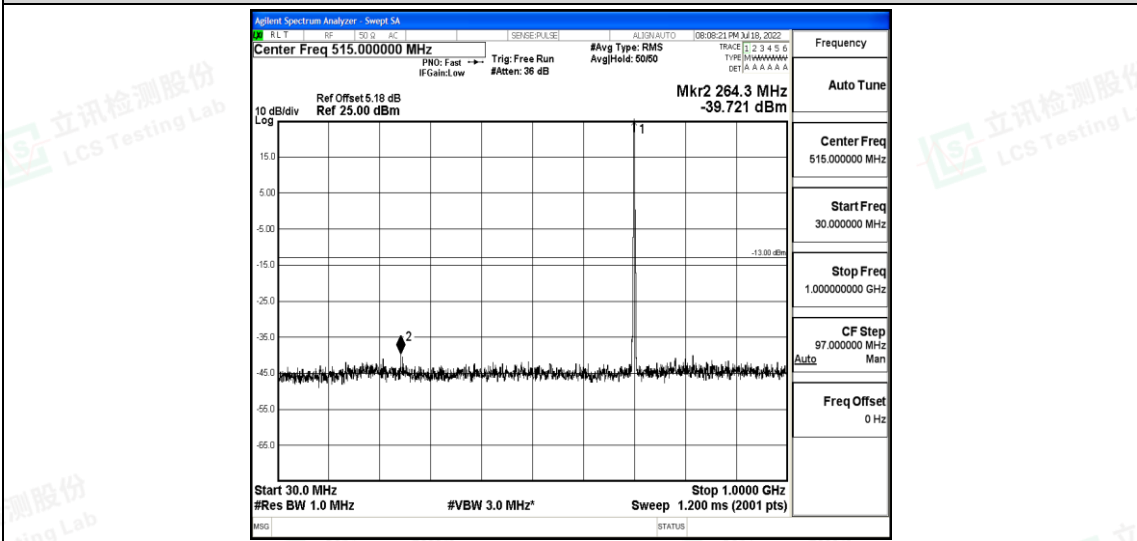

Band12-1.4MHz-16QAM-23095-1RB#0-Range3:30~1000MHz

Band12-1.4MHz-16QAM-23095-1RB#0-Range4:1000~10000MHz