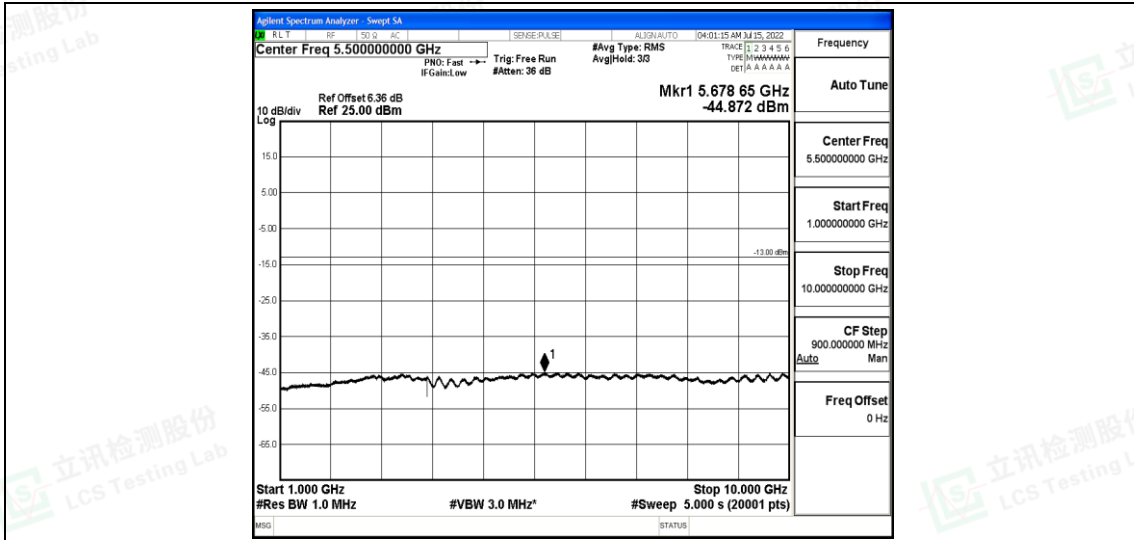

Band12-5MHz-QPSK-23095-1RB#0-Range2:0.15~30MHz

Band12-5MHz-QPSK-23095-1RB#0-Range3:30~100MHz

Band12-5MHz-QPSK-23095-1RB#0-Range4:1000~10000MHz

Shenzhen LCS Compliance Testing Laboratory Ltd.
 Add: 101, 201 Bldg A & 301 Bldg C, Juji Industrial Park Yabianxueziwei, Shajing Street, Baoan District, Shenzhen, 518000, China
 Tel: +(86) 0755-82591330 | E-mail: webmaster@lcs-cert.com | Web: www.lcs-cert.com
 Scan code to check authenticity