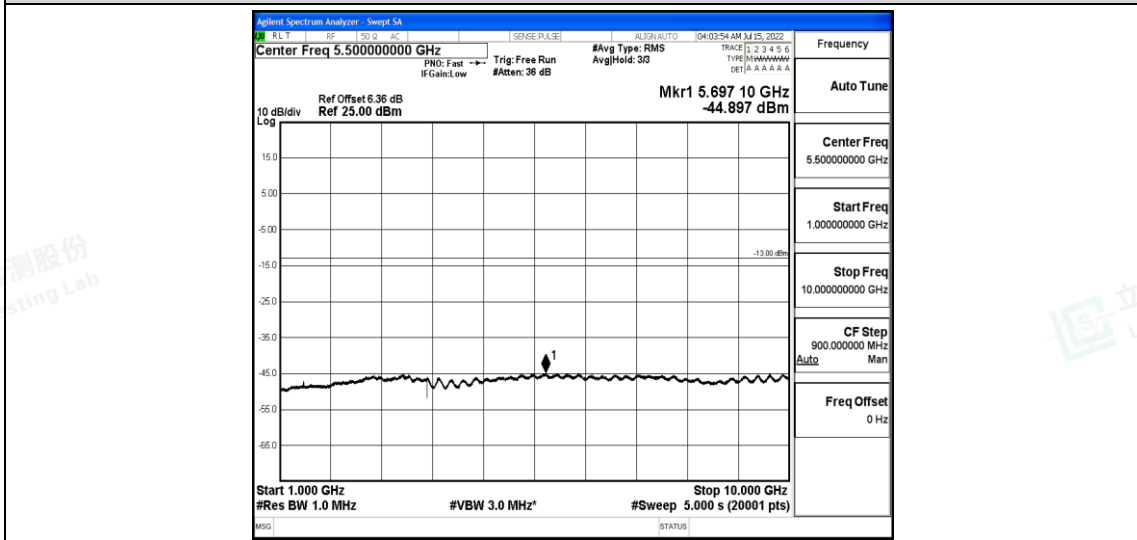

Band12-5MHz-QPSK-23155-1RB#0-Range4:1000~10000MHz

Band12-5MHz-16QAM-23035-1RB#0-Range1:0.009~0.15MHz