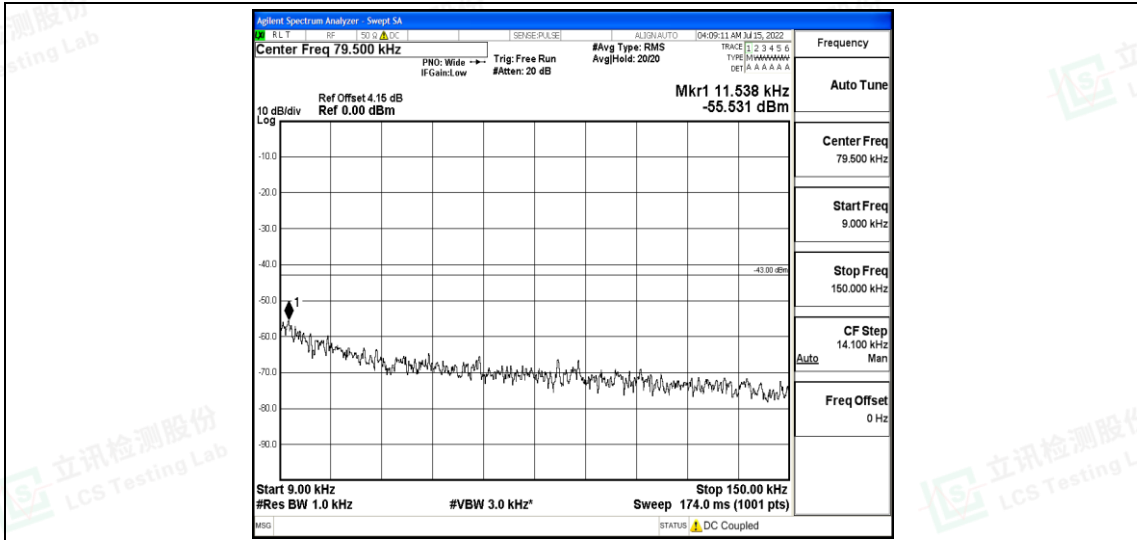

Band12-10MHz-16QAM-23095-1RB#0-Range1:0.009~0.15MHz

Band12-10MHz-16QAM-23095-1RB#0-Range2:0.15~30MHz