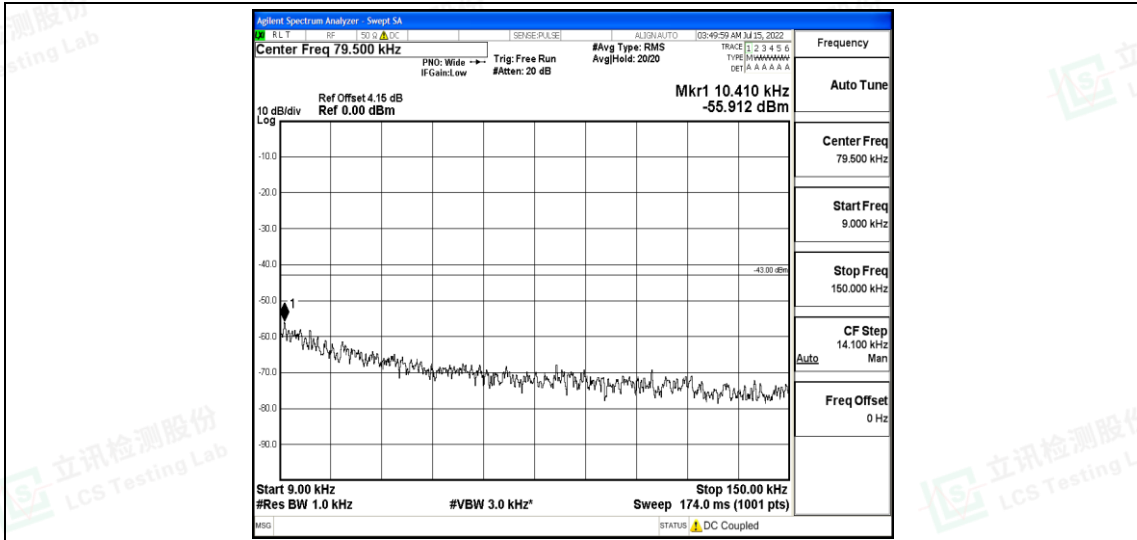

Band12-3MHz-QPSK-23025-1RB#0-Range3:30~1000MHz

Band12-3MHz-QPSK-23025-1RB#0-Range4:1000~10000MHz

Band12-3MHz-QPSK-23095-1RB#0-Range1:0.009~0.15MHz

Shenzhen LCS Compliance Testing Laboratory Ltd.
 Add: 101, 201 Bldg A & 301 Bldg C, Juji Industrial Park Yabianxueziwei, Shajing Street, Baoan District, Shenzhen, 518000, China
 Tel: +(86) 0755-82591330 | E-mail: webmaster@lcs-cert.com | Web: www.lcs-cert.com
 Scan code to check authenticity