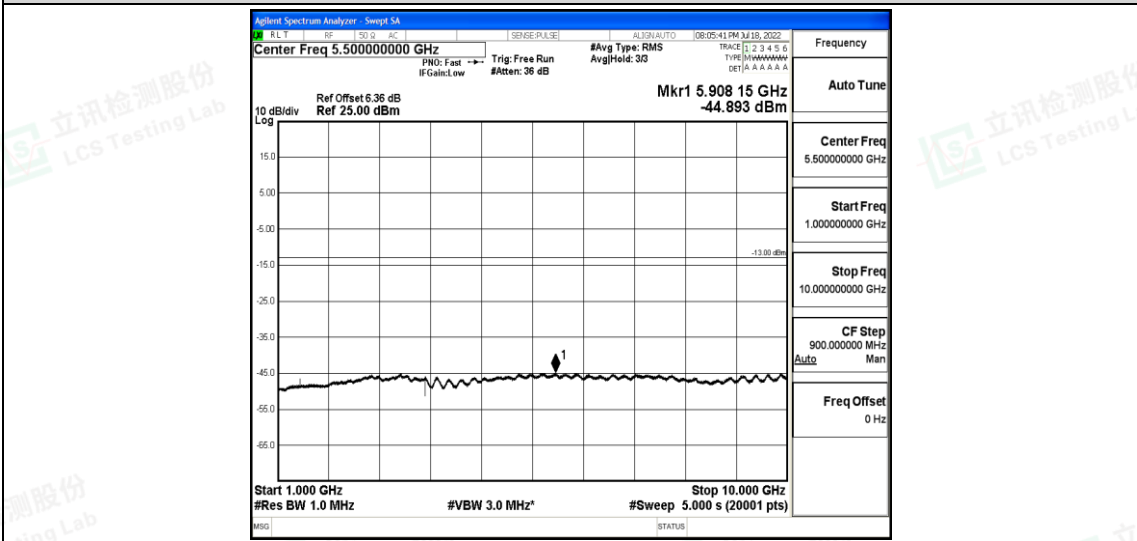

Band12-1.4MHz-16QAM-23017-1RB#0-Range4:1000~10000MHz

Band12-1.4MHz-16QAM-23095-1RB#0-Range1:0.009~0.15MHz

Shenzhen LCS Compliance Testing Laboratory Ltd.
Add: 101, 201 Bldg A & 301 Bldg C, Juji Industrial Park Yabianxueziwei, Shajing Street, Baoan District, Shenzhen, 518000, China
Tel: +(86) 0755-82591330 | E-mail: webmaster@lcs-cert.com | Web: www.lcs-cert.com
Scan code to check authenticity