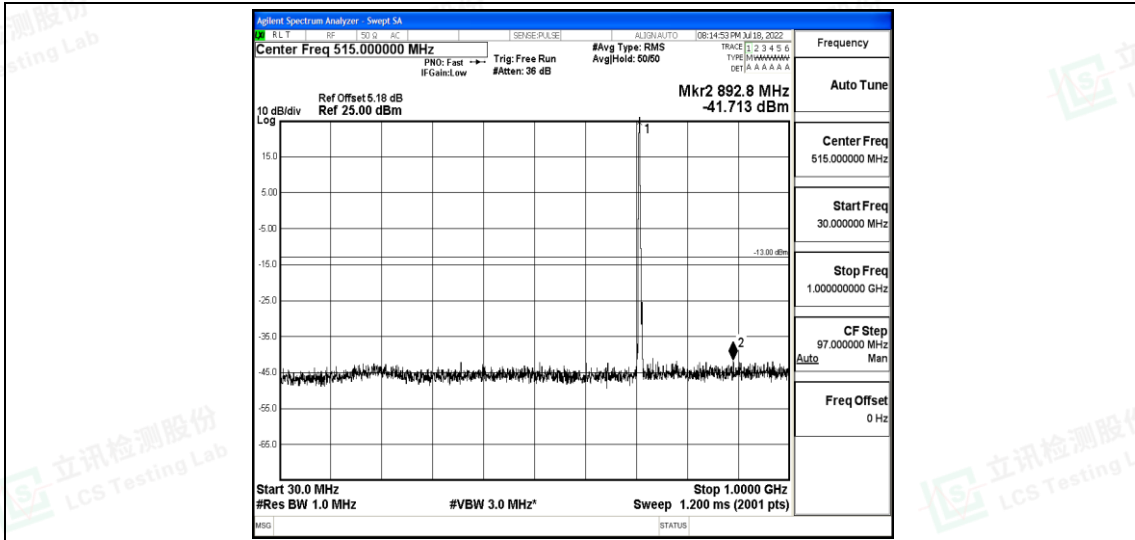

Band12-3MHz-16QAM-23165-1RB#0-Range3:30~1000MHz

Band12-3MHz-16QAM-23165-1RB#0-Range4:1000~10000MHz