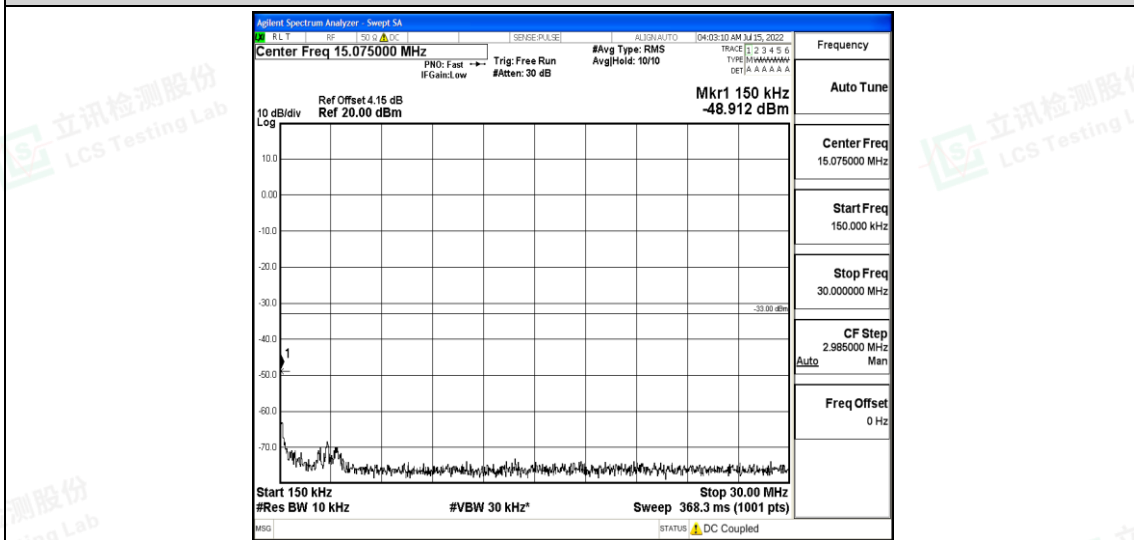

Band12-5MHz-QPSK-23155-1RB#0-Range2:0.15~30MHz

Band12-5MHz-QPSK-23155-1RB#0-Range3:30~1000MHz

Shenzhen LCS Compliance Testing Laboratory Ltd.
Add: 101, 201 Bldg A & 301 Bldg C, Juji Industrial Park Yabianxueziwei, Shajing Street, Baoan District, Shenzhen, 518000, China
Tel: +(86) 0755-82591330 | E-mail: webmaster@lcs-cert.com | Web: www.lcs-cert.com
Scan code to check authenticity