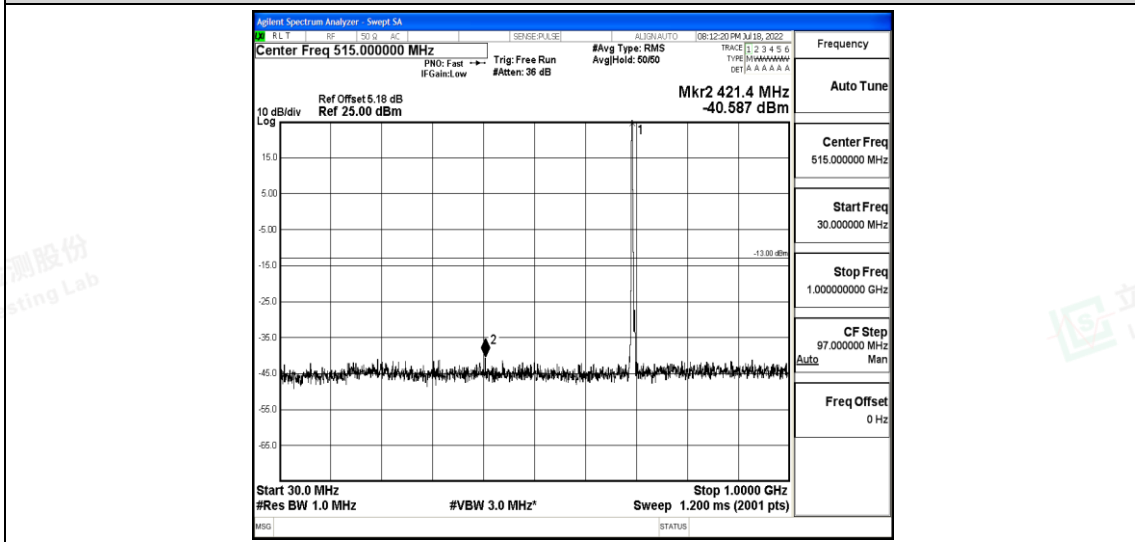

Band12-3MHz-16QAM-23025-1RB#0-Range3:30~1000MHz

Band12-3MHz-16QAM-23025-1RB#0-Range4:1000~10000MHz