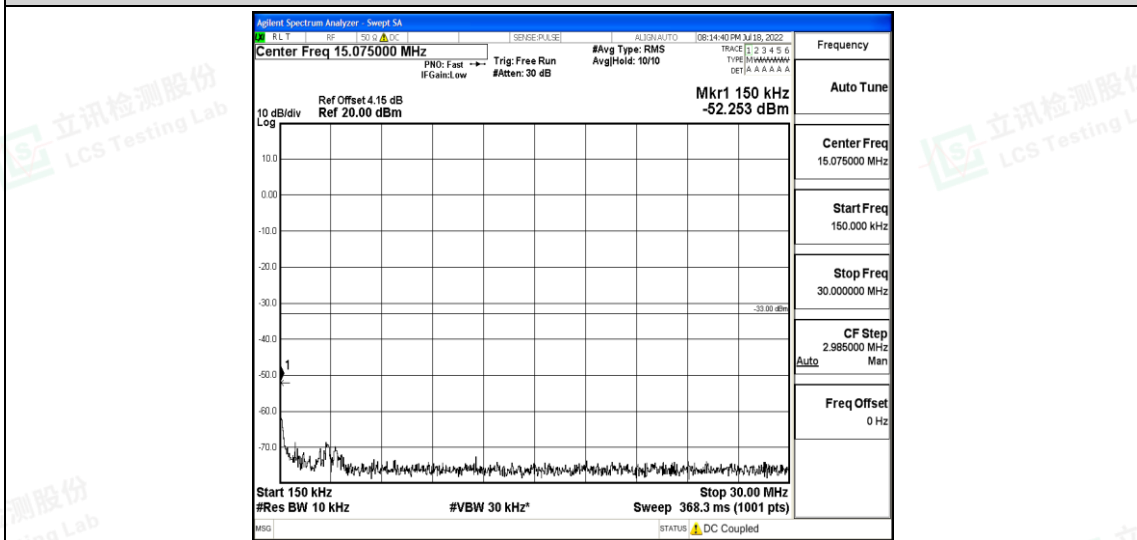

Band12-3MHz-16QAM-23165-1RB#0-Range2:0.15~30MHz

Band12-3MHz-16QAM-23165-1RB#0-Range3:30~1000MHz