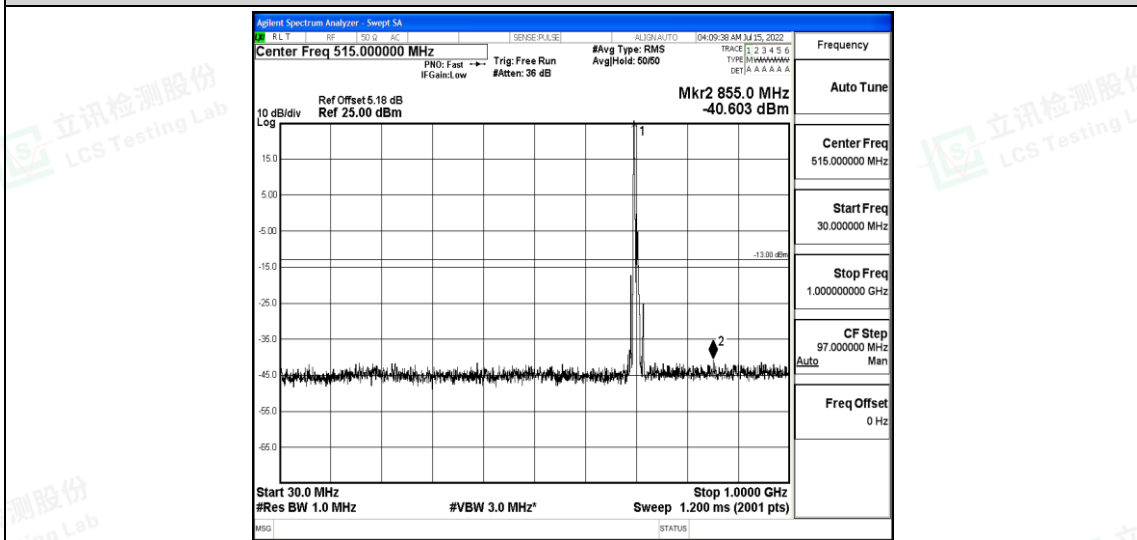

Band12-10MHz-16QAM-23095-1RB#0-Range3:30~1000MHz

Band12-10MHz-16QAM-23095-1RB#0-Range4:1000~10000MHz

Shenzhen LCS Compliance Testing Laboratory Ltd.
Add: 101, 201 Bldg A & 301 Bldg C, Juji Industrial Park Yabianxueziwei, Shajing Street, Baoan District, Shenzhen, 518000, China
Tel: +(86) 0755-82591330 | E-mail: webmaster@lcs-cert.com | Web: www.lcs-cert.com
Scan code to check authenticity