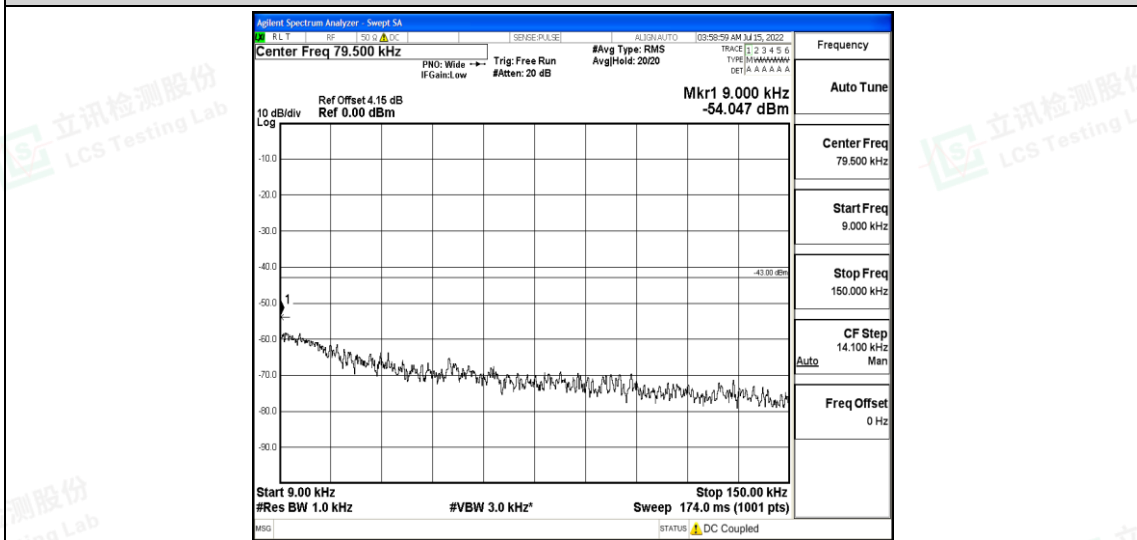

Band12-5MHz-16QAM-23035-1RB#0-Range1:0.009~0.15MHz

Band12-5MHz-16QAM-23035-1RB#0-Range2:0.15~30MHz

Shenzhen LCS Compliance Testing Laboratory Ltd.
Add: 101, 201 Bldg A & 301 Bldg C, Juji Industrial Park Yabianxueziwei, Shajing Street, Baoan District, Shenzhen, 518000, China
Tel: +(86) 0755-82591330 | E-mail: webmaster@lcs-cert.com | Web: www.lcs-cert.com
Scan code to check authenticity