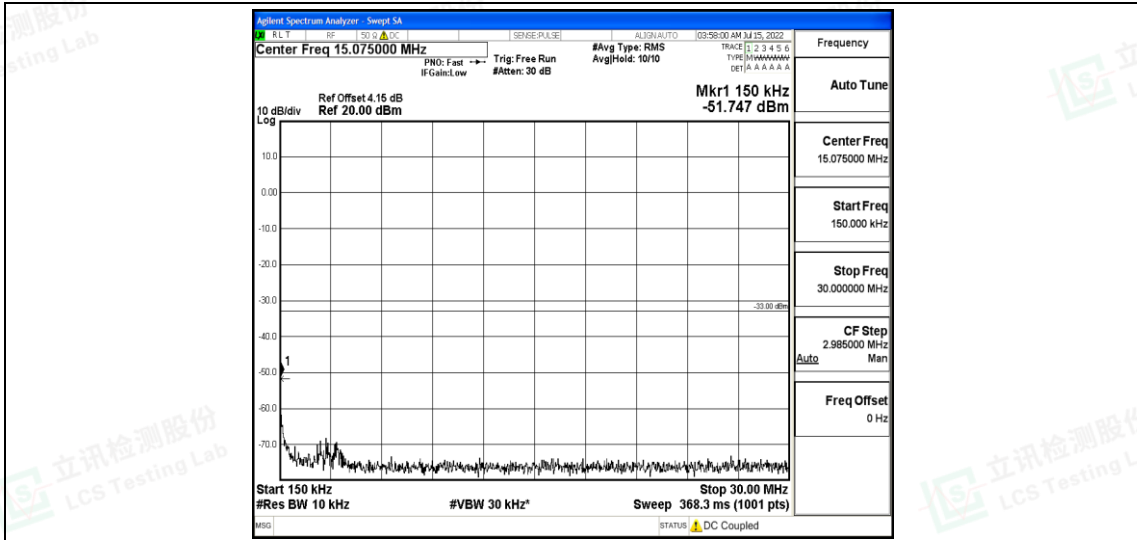

Band12-5MHz-QPSK-23035-1RB#0-Range2:0.15~30MHz

Shenzhen LCS Compliance Testing Laboratory Ltd.
 Add: 101, 201 Bldg A & 301 Bldg C, Juji Industrial Park Yabianxueziwei, Shajing Street, Baoan District, Shenzhen, 518000, China
 Tel: +(86) 0755-82591330 | E-mail: webmaster@lcs-cert.com | Web: www.lcs-cert.com
 Scan code to check authenticity