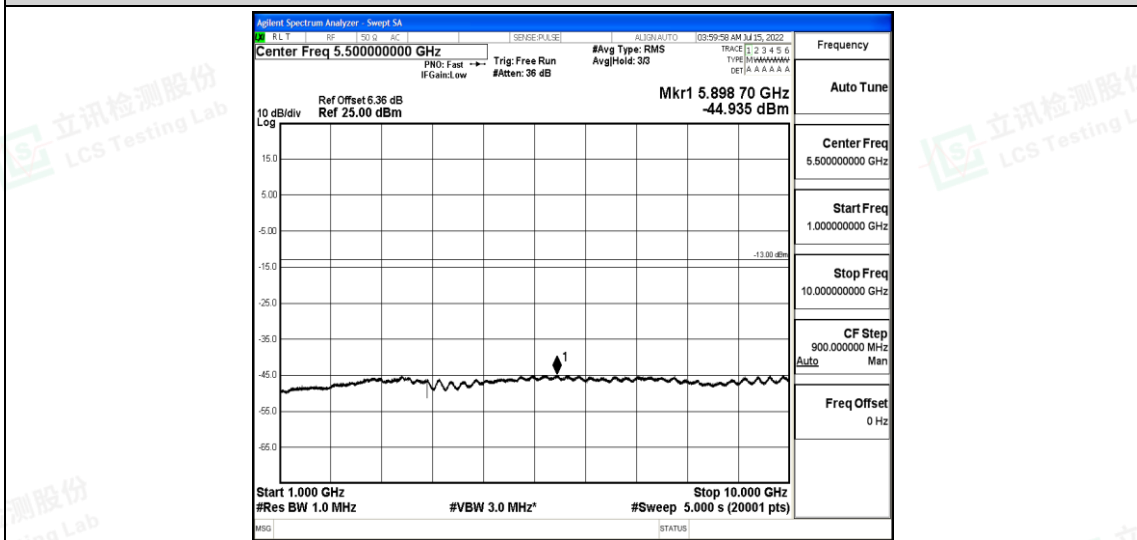

Band12-5MHz-16QAM-23035-1RB#0-Range4:1000~10000MHz

Band12-5MHz-16QAM-23095-1RB#0-Range1:0.009~0.15MHz

Shenzhen LCS Compliance Testing Laboratory Ltd.
Add: 101, 201 Bldg A & 301 Bldg C, Juji Industrial Park Yabianxueziwei, Shajing Street, Baoan District, Shenzhen, 518000, China
Tel: +(86) 0755-82591330 | E-mail: webmaster@lcs-cert.com | Web: www.lcs-cert.com
Scan code to check authenticity