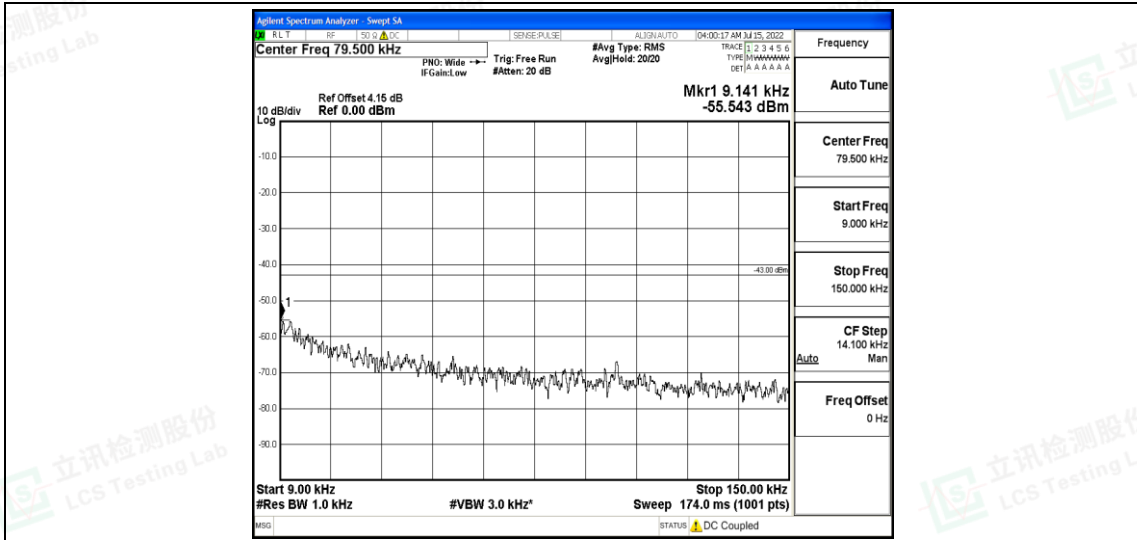

Band12-5MHz-QPSK-23035-1RB#0-Range3:30~1000MHz

Band12-5MHz-QPSK-23035-1RB#0-Range4:1000~10000MHz

Band12-5MHz-QPSK-23095-1RB#0-Range1:0.009~0.15MHz

Shenzhen LCS Compliance Testing Laboratory Ltd.
 Add: 101, 201 Bldg A & 301 Bldg C, Juji Industrial Park Yabianxueziwei, Shajing Street, Baoan District, Shenzhen, 518000, China
 Tel: +(86) 0755-82591330 | E-mail: webmaster@lcs-cert.com | Web: www.lcs-cert.com
 Scan code to check authenticity