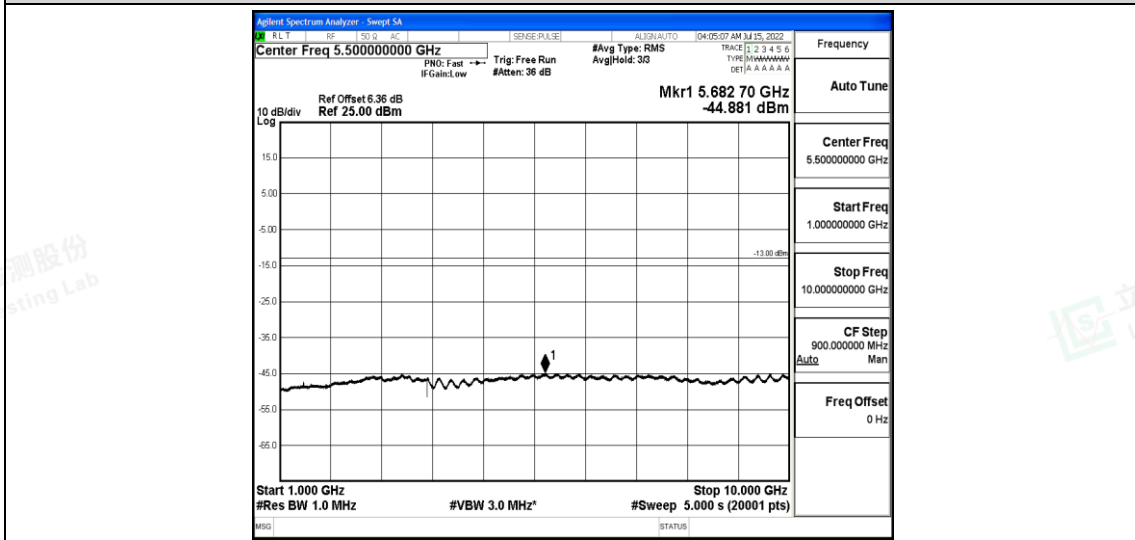

Band12-5MHz-16QAM-23155-1RB#0-Range4:1000~10000MHz

Band12-10MHz-QPSK-23060-1RB#0-Range1:0.009~0.15MHz