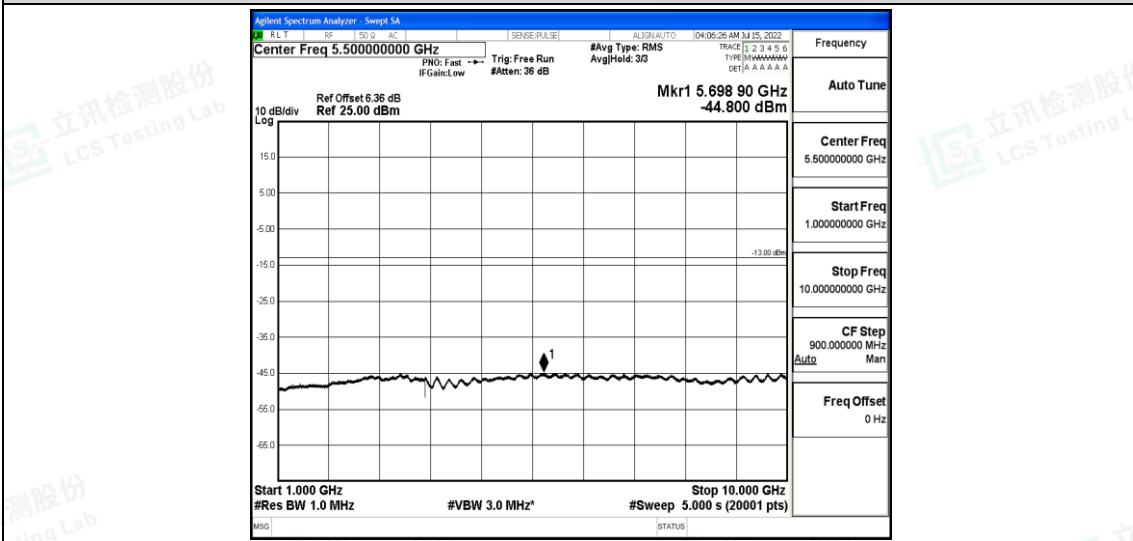

Band12-10MHz-QPSK-23060-1RB#0-Range4:1000~10000MHz

Band12-10MHz-QPSK-23095-1RB#0-Range1:0.009~0.15MHz