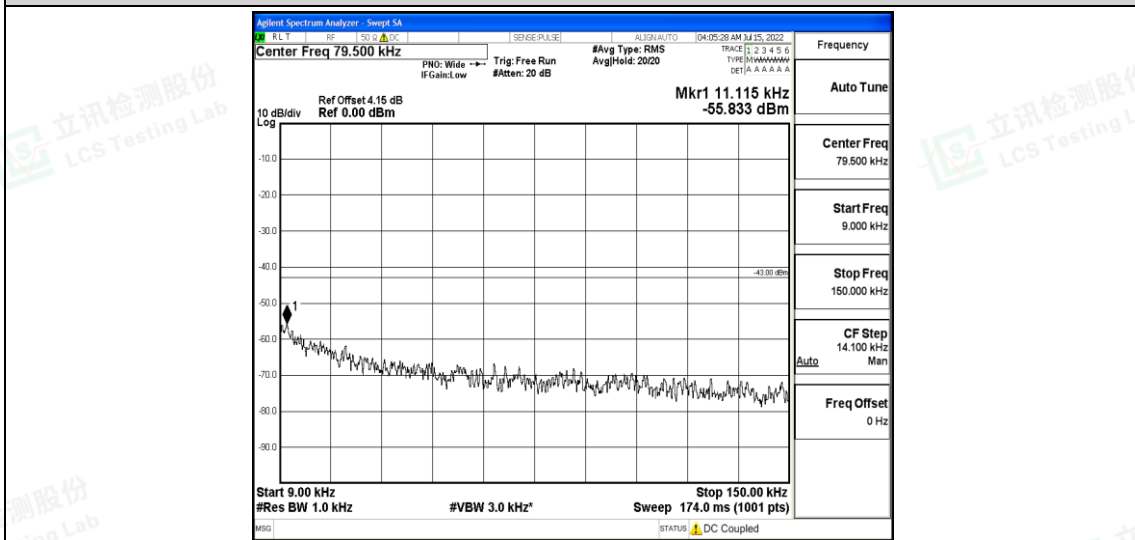

Band12-5MHz-16QAM-23155-1RB#0-Range3:30~1000MHz

Band12-5MHz-16QAM-23155-1RB#0-Range4:1000~10000MHz

Band12-10MHz-QPSK-23060-1RB#0-Range1:0.009~0.15MHz

Band12-10MHz-QPSK-23060-1RB#0-Range2:0.15~30MHz

Shenzhen LCS Compliance Testing Laboratory Ltd.
 Add: 101, 201 Bldg A & 301 Bldg C, Juji Industrial Park Yabianxueziwei, Shajing Street, Baoan District, Shenzhen, 518000, China
 Tel: +(86) 0755-82591330 | E-mail: webmaster@lcs-cert.com | Web: www.lcs-cert.com
 Scan code to check authenticity