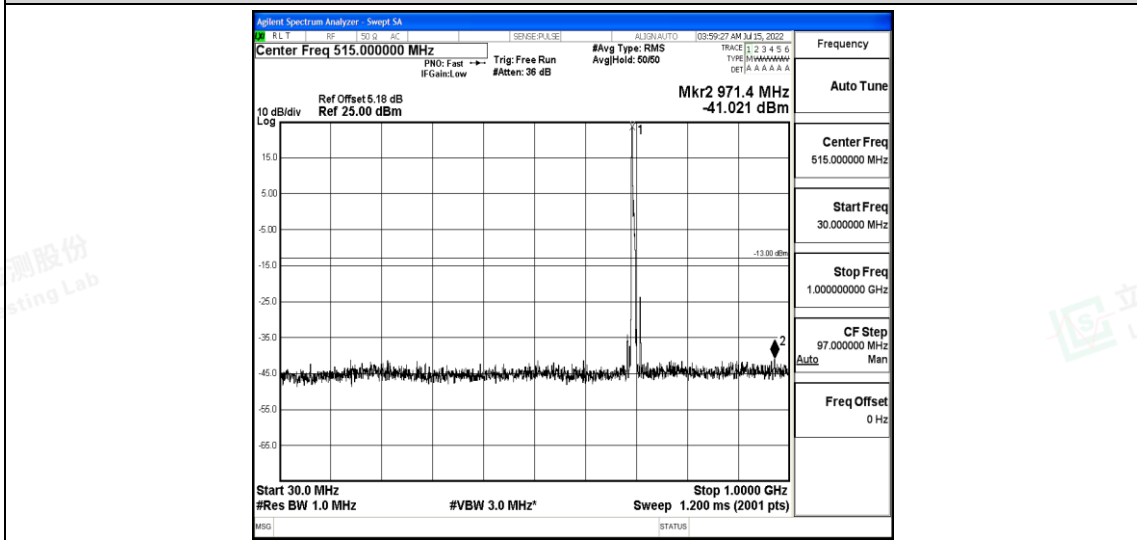

Band12-5MHz-16QAM-23035-1RB#0-Range3:30~1000MHz

Band12-5MHz-16QAM-23035-1RB#0-Range4:1000~10000MHz