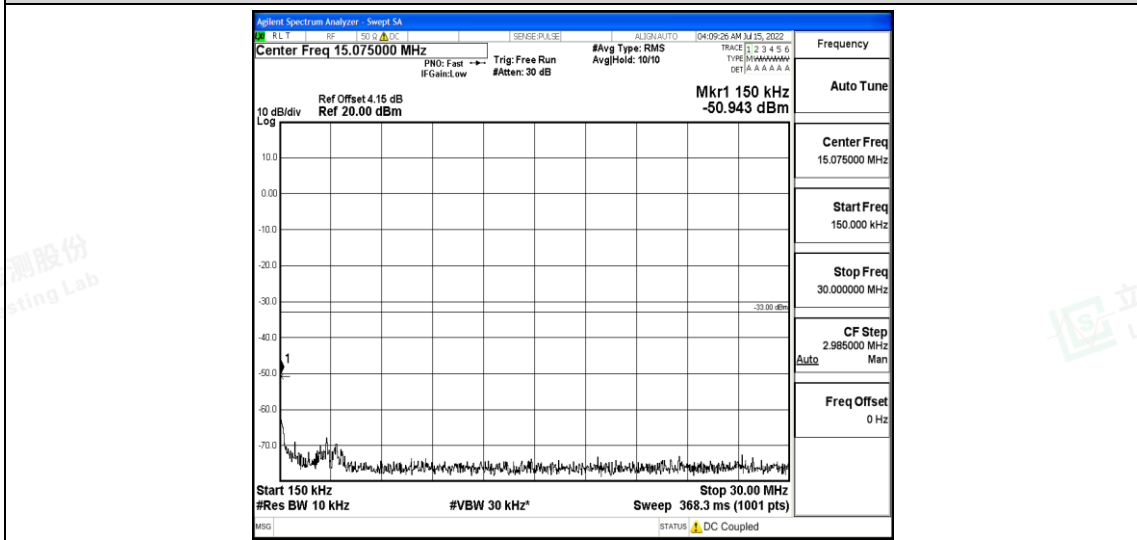

Band12-10MHz-16QAM-23095-1RB#0-Range2:0.15~30MHz

Band12-10MHz-16QAM-23095-1RB#0-Range3:30~1000MHz