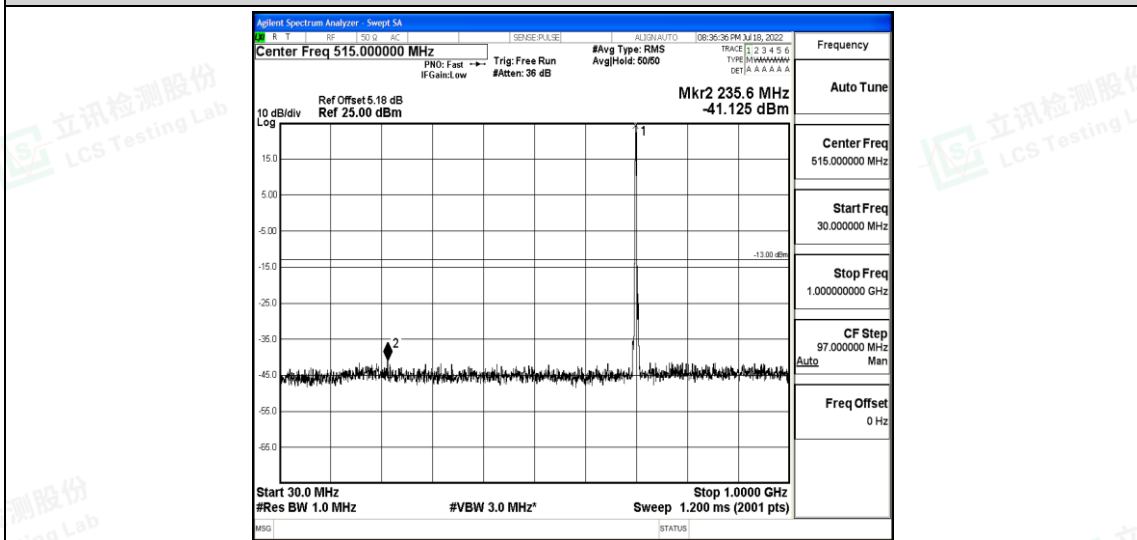

Band12-3MHz-16QAM-23095-1RB#0-Range3:30~1000MHz

Band12-3MHz-16QAM-23095-1RB#0-Range4:1000~10000MHz

Shenzhen LCS Compliance Testing Laboratory Ltd.
Add: 101, 201 Bldg A & 301 Bldg C, Juji Industrial Park Yabianxueziwei, Shajing Street, Baoan District, Shenzhen, 518000, China
Tel: +(86) 0755-82591330 | E-mail: webmaster@lcs-cert.com | Web: www.lcs-cert.com
Scan code to check authenticity