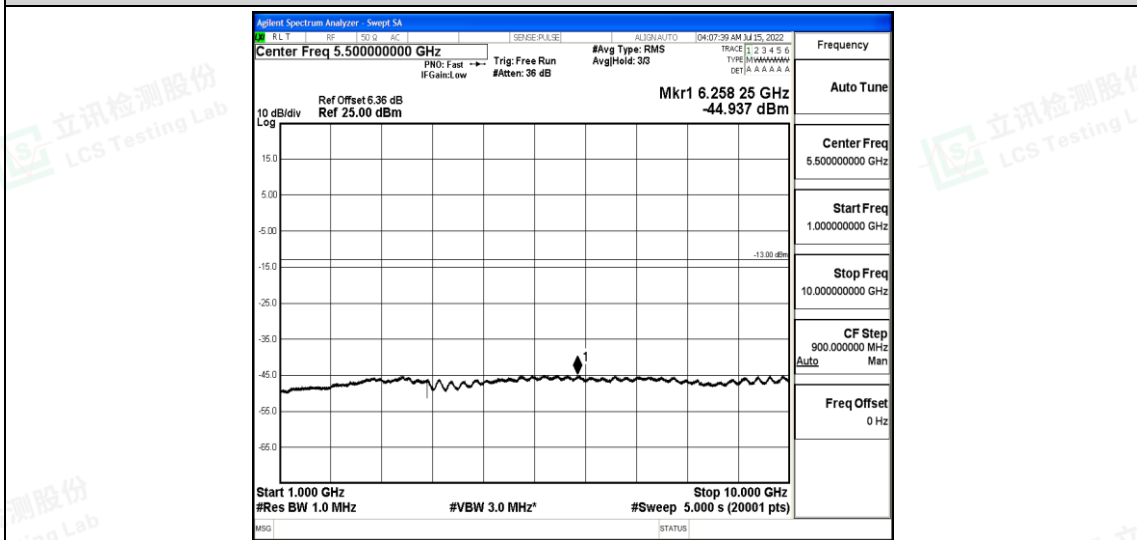

Band12-10MHz-16QAM-23060-1RB#0-Range1:0.009~0.15MHz

Band12-10MHz-16QAM-23060-1RB#0-Range2:0.15~30MHz

Band12-10MHz-16QAM-23060-1RB#0-Range3:30~1000MHz

Band12-10MHz-16QAM-23060-1RB#0-Range4:1000~10000MHz

Band12-10MHz-16QAM-23095-1RB#0-Range1:0.009~0.15MHz