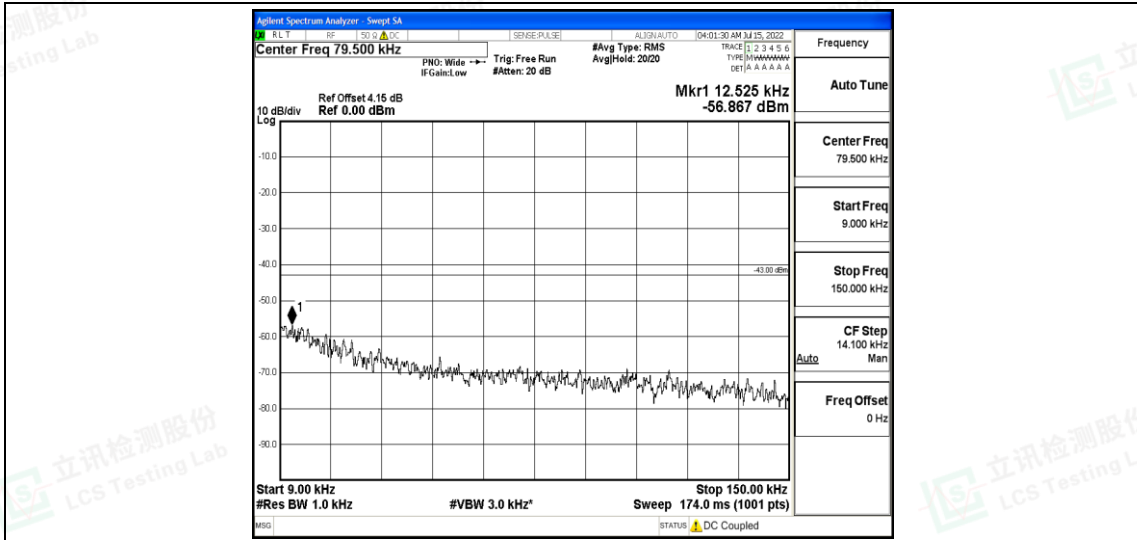

Band12-5MHz-16QAM-23035-1RB#0-Range3:30~1000MHz

Band12-5MHz-16QAM-23035-1RB#0-Range4:1000~10000MHz

Band12-5MHz-16QAM-23095-1RB#0-Range1:0.009~0.15MHz

Shenzhen LCS Compliance Testing Laboratory Ltd.
 Add: 101, 201 Bldg A & 301 Bldg C, Juji Industrial Park Yabianxueziwei, Shajing Street, Baoan District, Shenzhen, 518000, China
 Tel: +(86) 0755-82591330 | E-mail: webmaster@lcs-cert.com | Web: www.lcs-cert.com
 Scan code to check authenticity