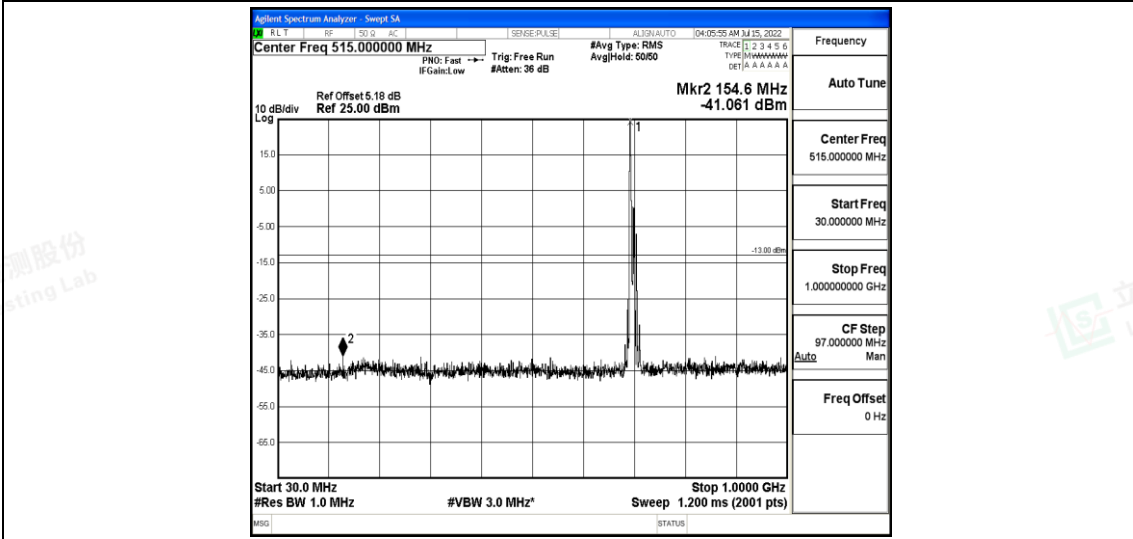

Band12-10MHz-QPSK-23060-1RB#0-Range3:30~1000MHz

Band12-10MHz-QPSK-23060-1RB#0-Range4:1000~10000MHz