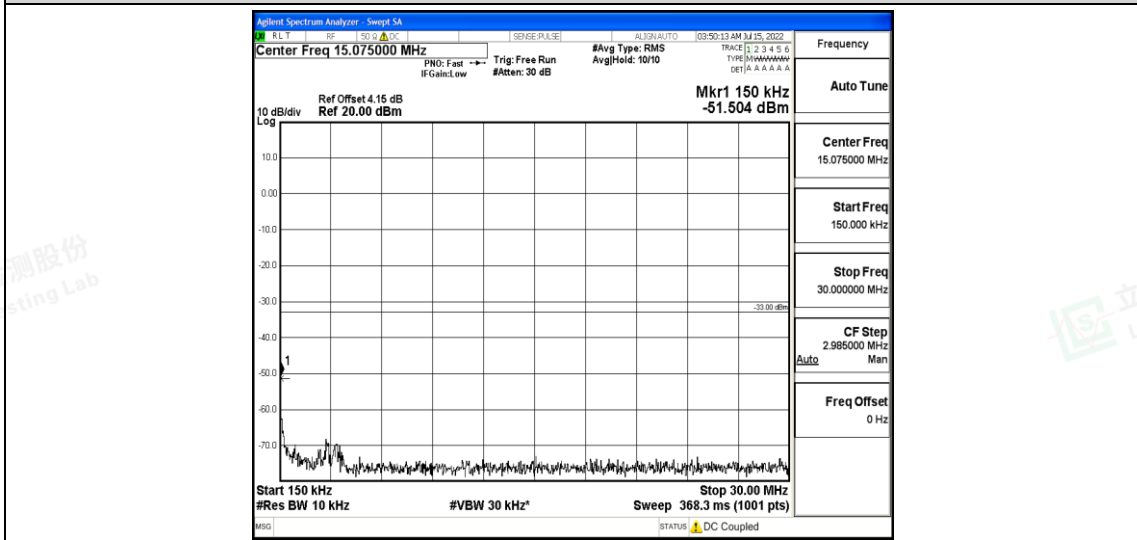

Band12-3MHz-QPSK-23095-1RB#0-Range2:0.15~30MHz

Band12-3MHz-QPSK-23095-1RB#0-Range3:30~100MHz