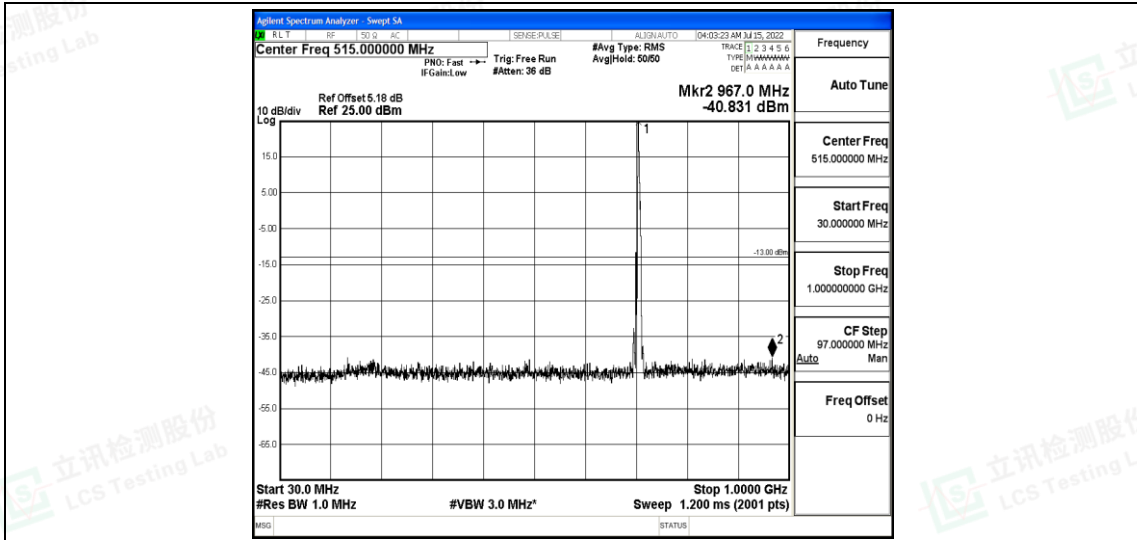

Band12-5MHz-QPSK-23155-1RB#0-Range1:0.009~0.15MHz

Band12-5MHz-QPSK-23155-1RB#0-Range2:0.15~30MHz

Band12-5MHz-QPSK-23155-1RB#0-Range3:30~1000MHz

Shenzhen LCS Compliance Testing Laboratory Ltd.
 Add: 101, 201 Bldg A & 301 Bldg C, Juji Industrial Park Yabianxueziwei, Shajing Street, Baoan District, Shenzhen, 518000, China
 Tel: +(86) 0755-82591330 | E-mail: webmaster@lcs-cert.com | Web: www.lcs-cert.com
 Scan code to check authenticity