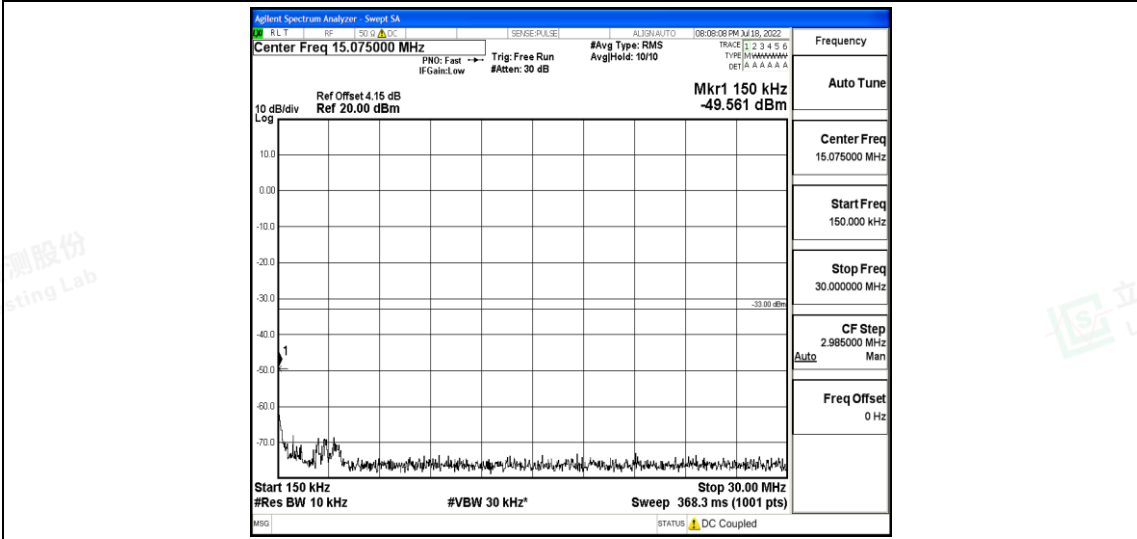

Band12-1.4MHz-16QAM-23095-1RB#0-Range2:0.15~30MHz

Band12-1.4MHz-16QAM-23095-1RB#0-Range3:30~1000MHz