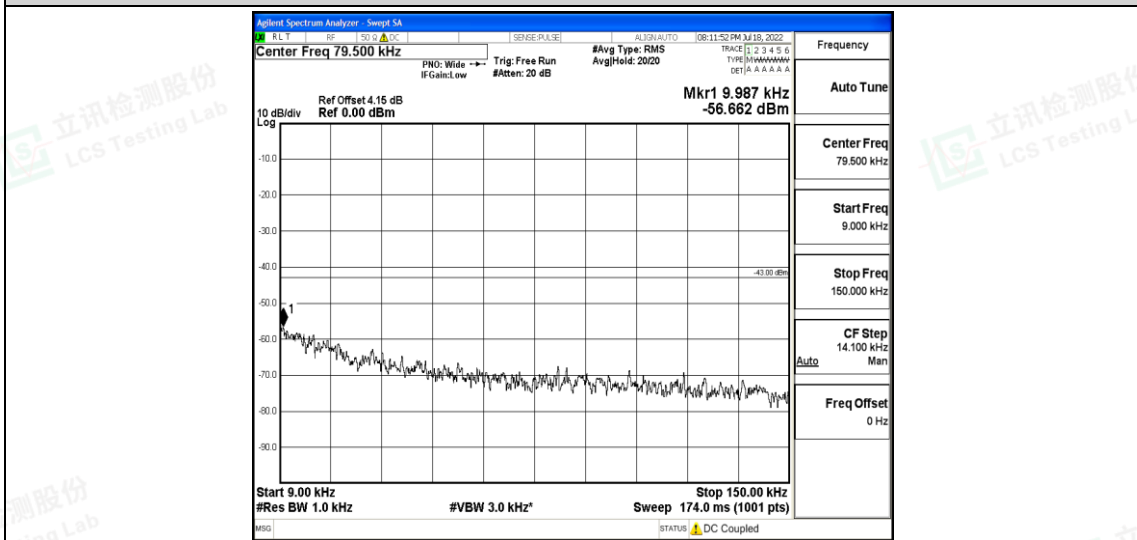

Band12-3MHz-QPSK-23165-1RB#0-Range3:30~1000MHz

Band12-3MHz-QPSK-23165-1RB#0-Range4:1000~10000MHz

Band12-3MHz-16QAM-23025-1RB#0-Range1:0.009~0.15MHz

Band12-3MHz-16QAM-23025-1RB#0-Range2:0.15~30MHz

Shenzhen LCS Compliance Testing Laboratory Ltd.
 Add: 101, 201 Bldg A & 301 Bldg C, Juji Industrial Park Yabianxueziwei, Shajing Street, Baoan District, Shenzhen, 518000, China
 Tel: +(86) 0755-82591330 | E-mail: webmaster@lcs-cert.com | Web: www.lcs-cert.com
 Scan code to check authenticity