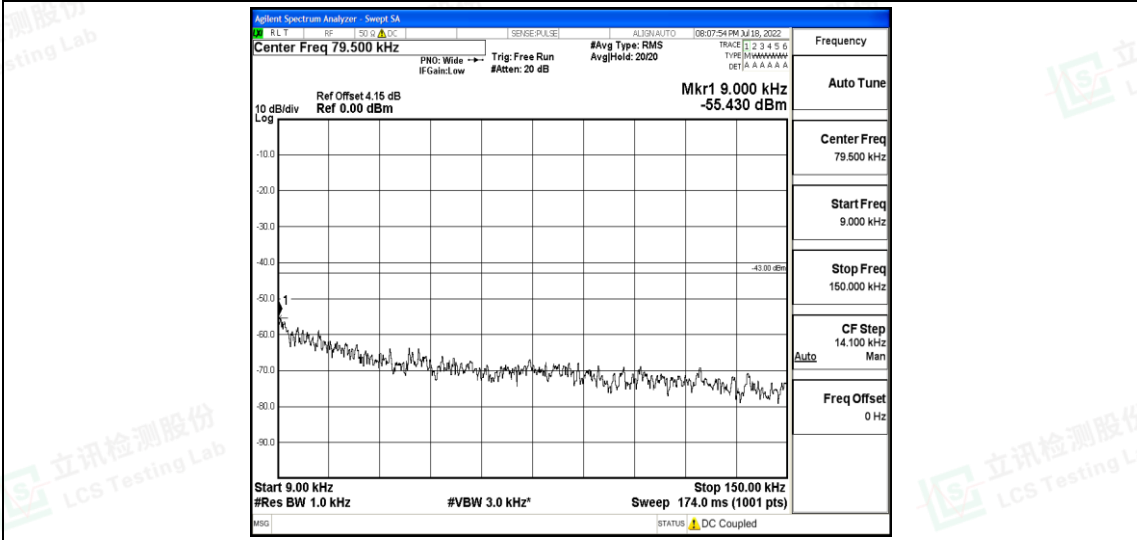

Band12-1.4MHz-16QAM-23017-1RB#0-Range3:30~1000MHz

Band12-1.4MHz-16QAM-23017-1RB#0-Range4:1000~10000MHz

Band12-1.4MHz-16QAM-23095-1RB#0-Range1:0.009~0.15MHz

Shenzhen LCS Compliance Testing Laboratory Ltd.
 Add: 101, 201 Bldg A & 301 Bldg C, Juji Industrial Park Yabianxueziwei, Shajing Street, Baoan District, Shenzhen, 518000, China
 Tel: +(86) 0755-82591330 | E-mail: webmaster@lcs-cert.com | Web: www.lcs-cert.com
 Scan code to check authenticity