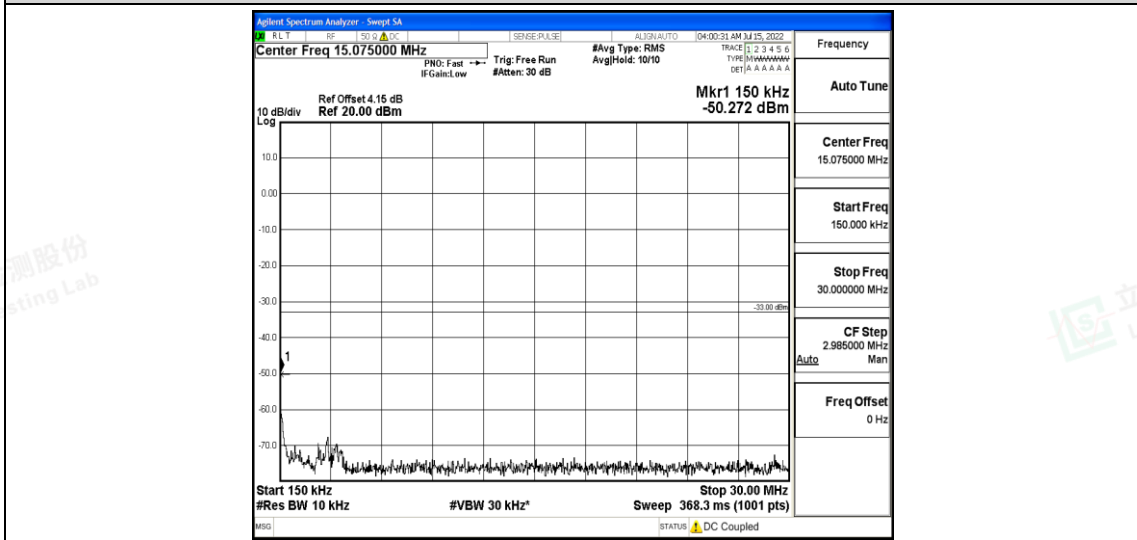

Band12-5MHz-QPSK-23095-1RB#0-Range2:0.15~30MHz

Band12-5MHz-QPSK-23095-1RB#0-Range3:30~100MHz