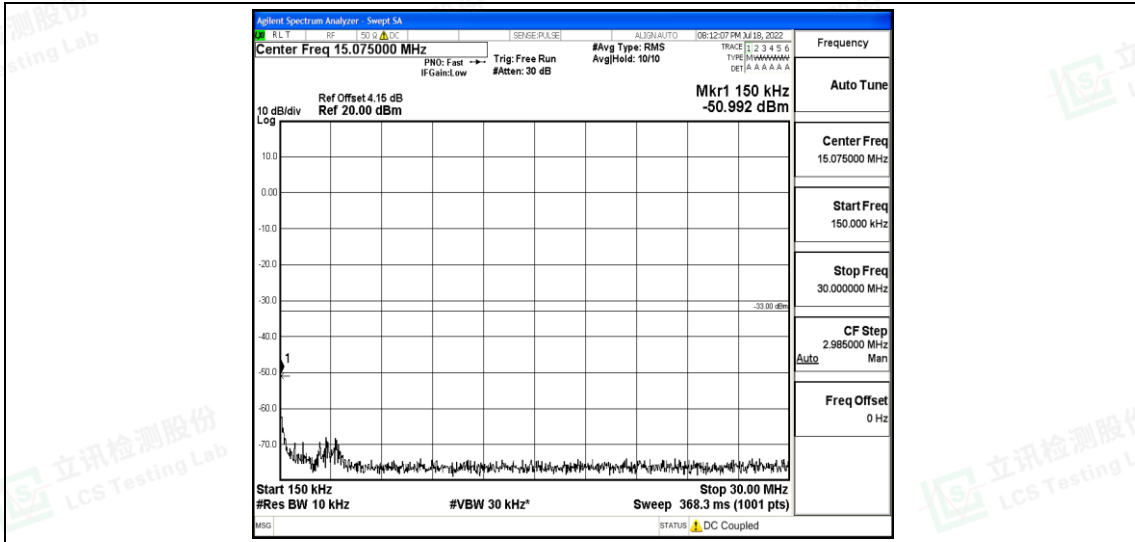

Band12-3MHz-QPSK-23165-1RB#0-Range3:30~1000MHz

Band12-3MHz-QPSK-23165-1RB#0-Range4:1000~10000MHz

Band12-3MHz-16QAM-23025-1RB#0-Range1:0.009~0.15MHz

Band12-3MHz-16QAM-23025-1RB#0-Range2:0.15~30MHz

Shenzhen LCS Compliance Testing Laboratory Ltd.
 Add: 101, 201 Bldg A & 301 Bldg C, Juji Industrial Park Yabianxueziwei, Shajing Street, Baoan District, Shenzhen, 518000, China
 Tel: +(86) 0755-82591330 | E-mail: webmaster@lcs-cert.com | Web: www.lcs-cert.com
 Scan code to check authenticity