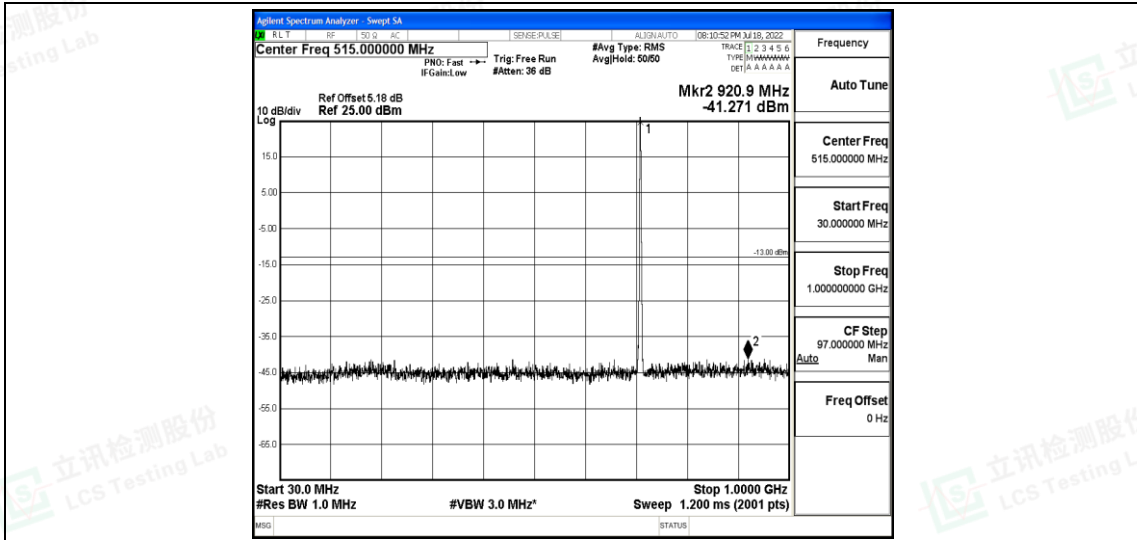

Band12-1.4MHz-16QAM-23173-1RB#0-Range3:30~1000MHz

Band12-1.4MHz-16QAM-23173-1RB#0-Range4:1000~10000MHz