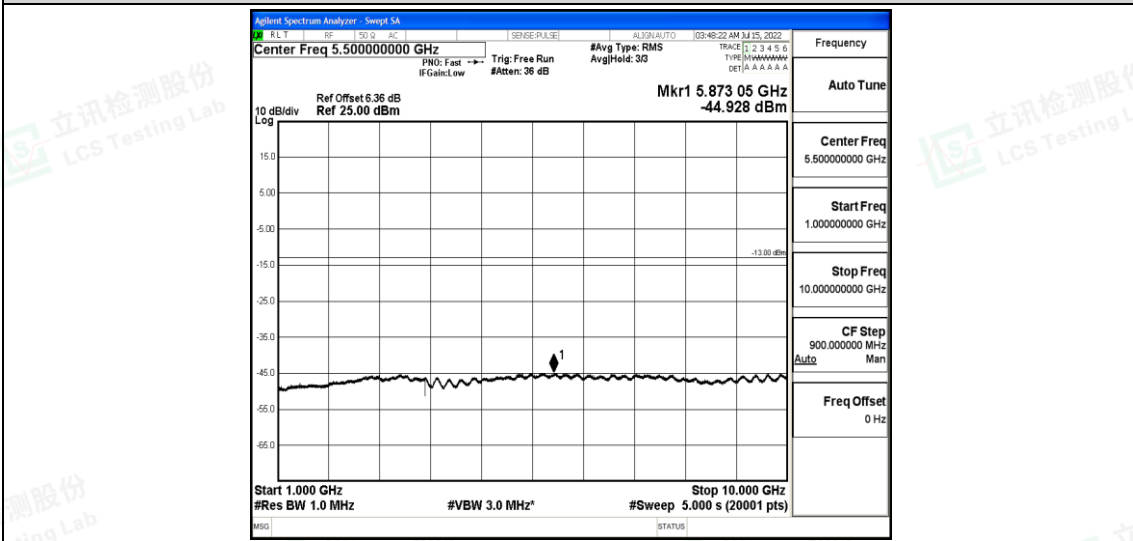

Band12-3MHz-QPSK-23025-1RB#0-Range4:1000~10000MHz

Band12-3MHz-QPSK-23095-1RB#0-Range1:0.009~0.15MHz

Shenzhen LCS Compliance Testing Laboratory Ltd.
Add: 101, 201 Bldg A & 301 Bldg C, Juji Industrial Park Yabianxueziwei, Shajing Street, Baoan District, Shenzhen, 518000, China
Tel: +(86) 0755-82591330 | E-mail: webmaster@lcs-cert.com | Web: www.lcs-cert.com
Scan code to check authenticity