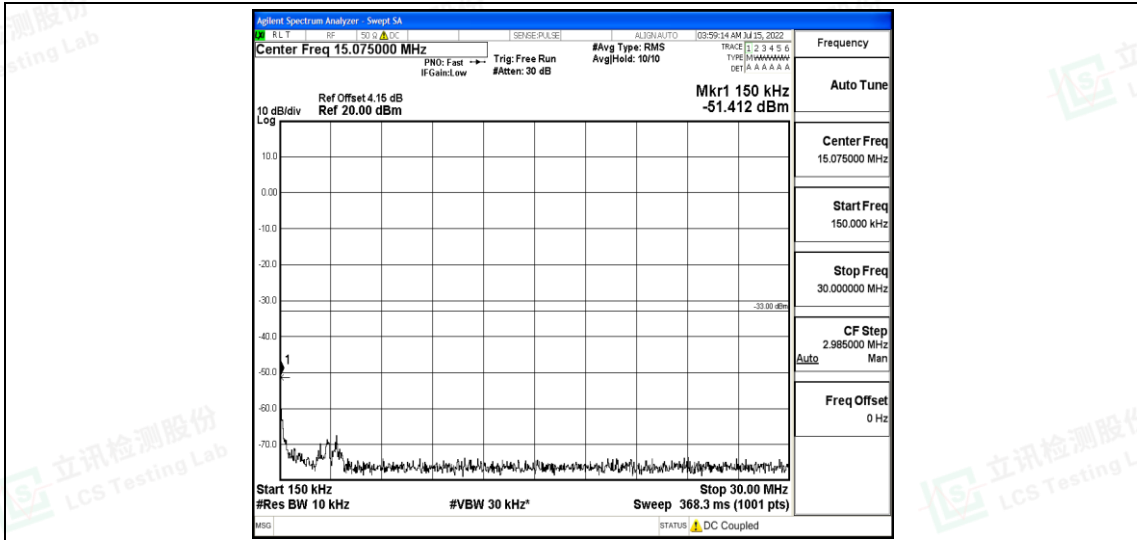

Band12-5MHz-QPSK-23155-1RB#0-Range4:1000~10000MHz

Band12-5MHz-16QAM-23035-1RB#0-Range1:0.009~0.15MHz

Band12-5MHz-16QAM-23035-1RB#0-Range2:0.15~30MHz

Shenzhen LCS Compliance Testing Laboratory Ltd.
 Add: 101, 201 Bldg A & 301 Bldg C, Juji Industrial Park Yabianxueziwei, Shajing Street, Baoan District, Shenzhen, 518000, China
 Tel: +(86) 0755-82591330 | E-mail: webmaster@lcs-cert.com | Web: www.lcs-cert.com
 Scan code to check authenticity