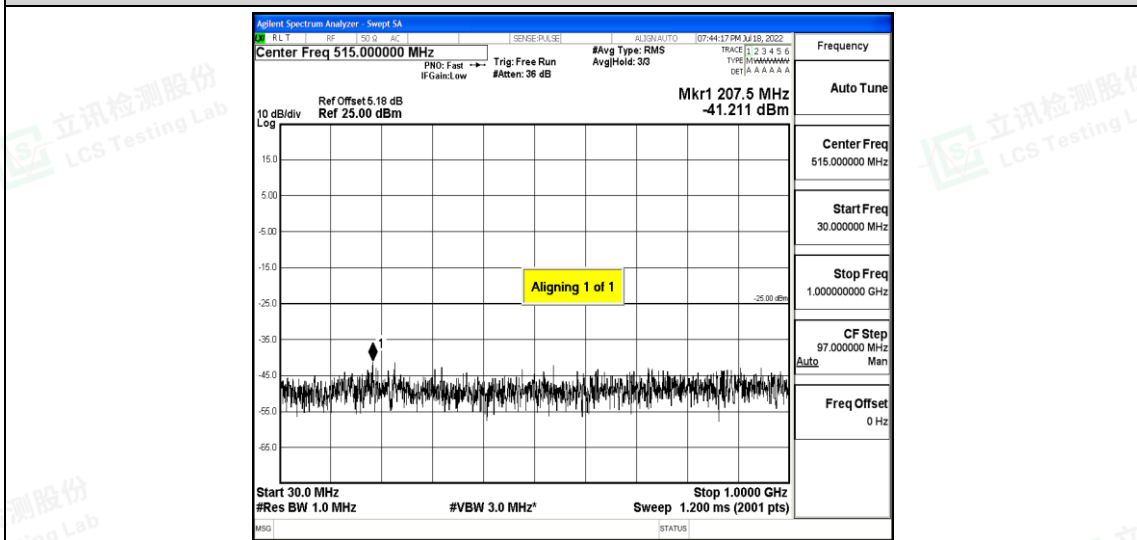

Band7-20MHz-16QAM-21100-1RB#0-Range3:30~1000MHz

Band7-20MHz-16QAM-21100-1RB#0-Range4:1000~10000MHz