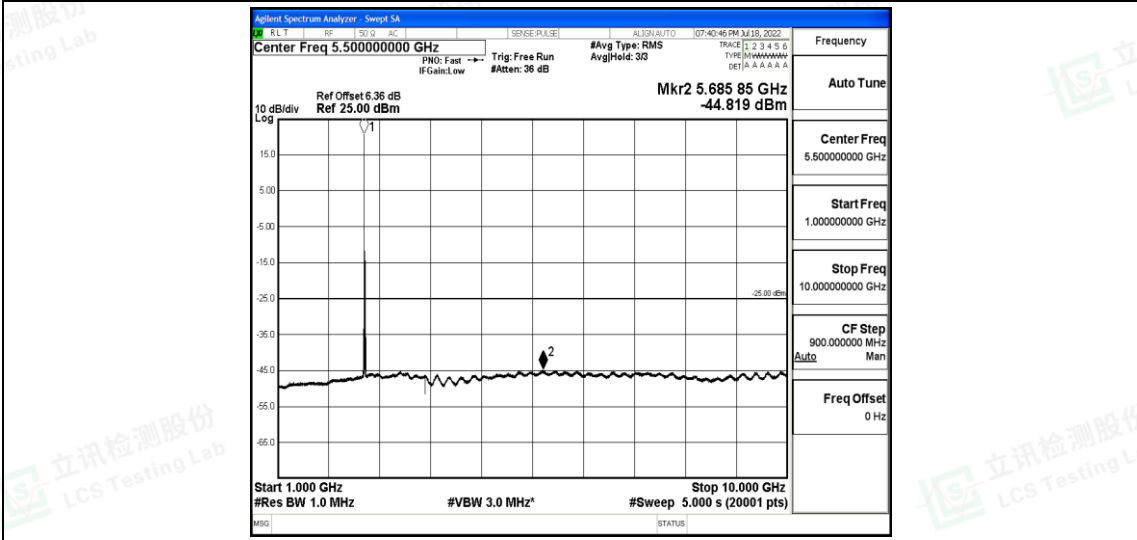

Band7-15MHz-16QAM-21100-1RB#0-Range2:0.15~30MHz

Band7-15MHz-16QAM-21100-1RB#0-Range3:30~1000MHz

Band7-15MHz-16QAM-21100-1RB#0-Range4:1000~10000MHz

Band7-15MHz-16QAM-21100-1RB#0-Range5:10000~20000MHz

Band7-15MHz-16QAM-21100-1RB#0-Range6:20000~26500MHz