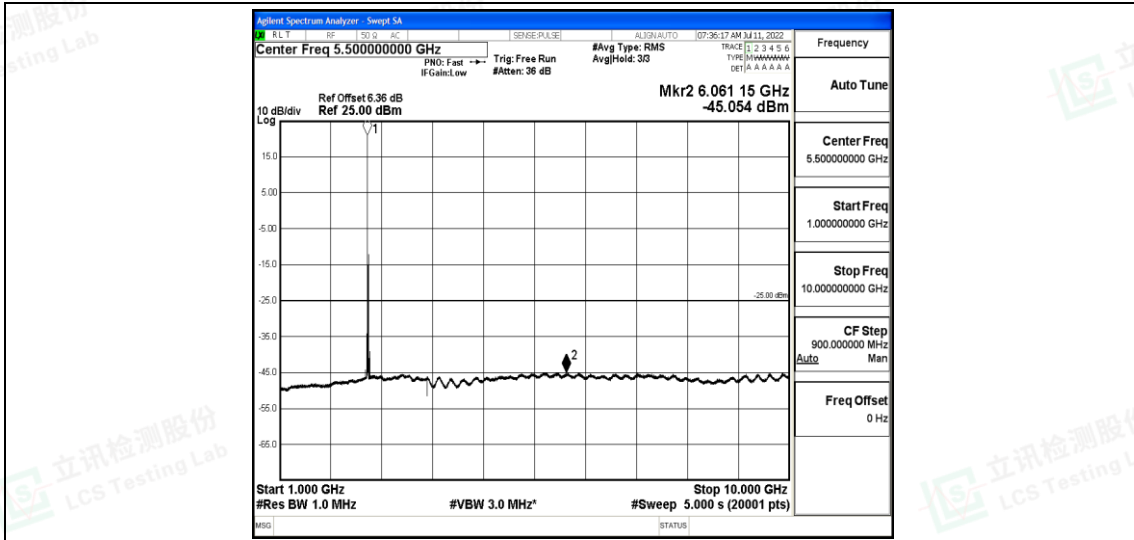

Band7-20MHz-16QAM-21350-1RB#0-Range2:0.15~30MHz

Band7-20MHz-16QAM-21350-1RB#0-Range3:30~1000MHz

Band7-20MHz-16QAM-21350-1RB#0-Range4:1000~10000MHz

Shenzhen LCS Compliance Testing Laboratory Ltd.
 Add: 101, 201 Bldg A & 301 Bldg C, Juji Industrial Park Yabianxueziwei, Shajing Street, Baoan District, Shenzhen, 518000, China
 Tel: +(86) 0755-82591330 | E-mail: webmaster@lcs-cert.com | Web: www.lcs-cert.com
 Scan code to check authenticity