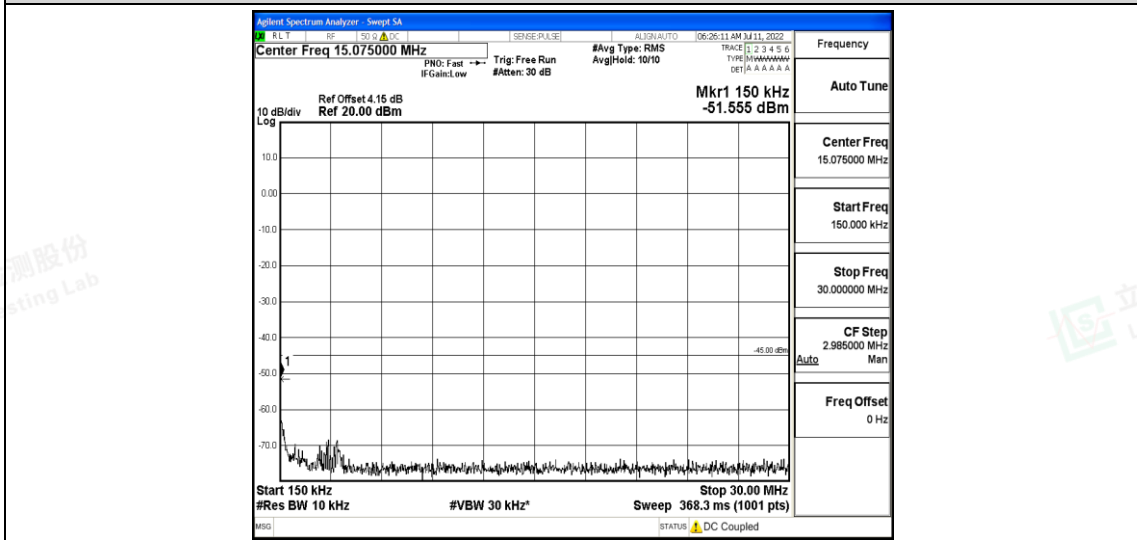

Band7-15MHz-16QAM-21375-1RB#0-Range2:0.15~30MHz

Band7-15MHz-16QAM-21375-1RB#0-Range3:30~1000MHz