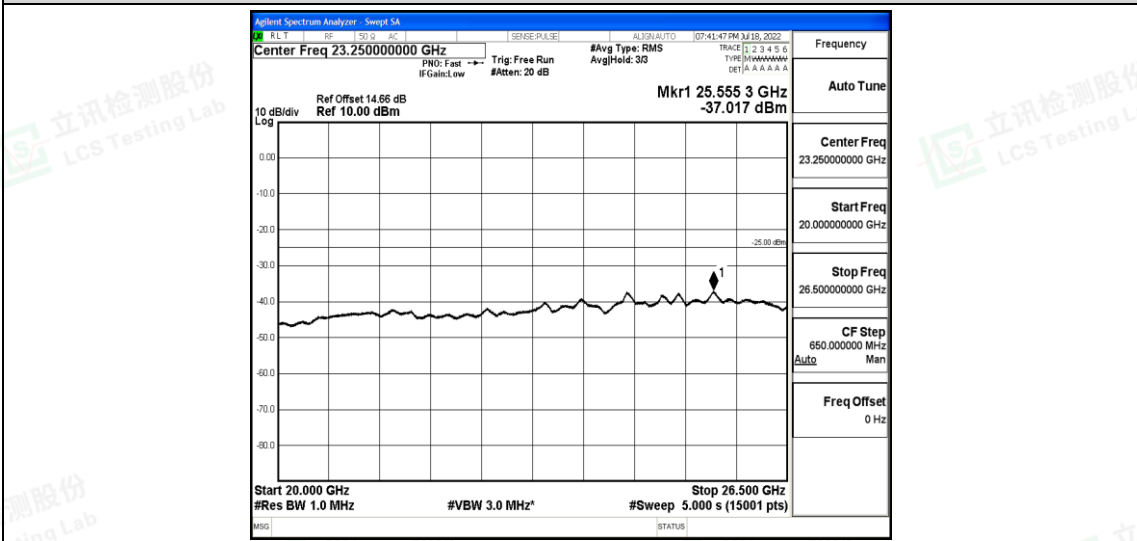

Band7-15MHz-16QAM-21100-1RB#0-Range2:0.15~30MHz

Band7-15MHz-16QAM-21100-1RB#0-Range3:30~1000MHz

Band7-15MHz-16QAM-21100-1RB#0-Range4:1000~10000MHz

Band7-15MHz-16QAM-21100-1RB#0-Range5:10000~20000MHz

Band7-15MHz-16QAM-21100-1RB#0-Range6:20000~26500MHz