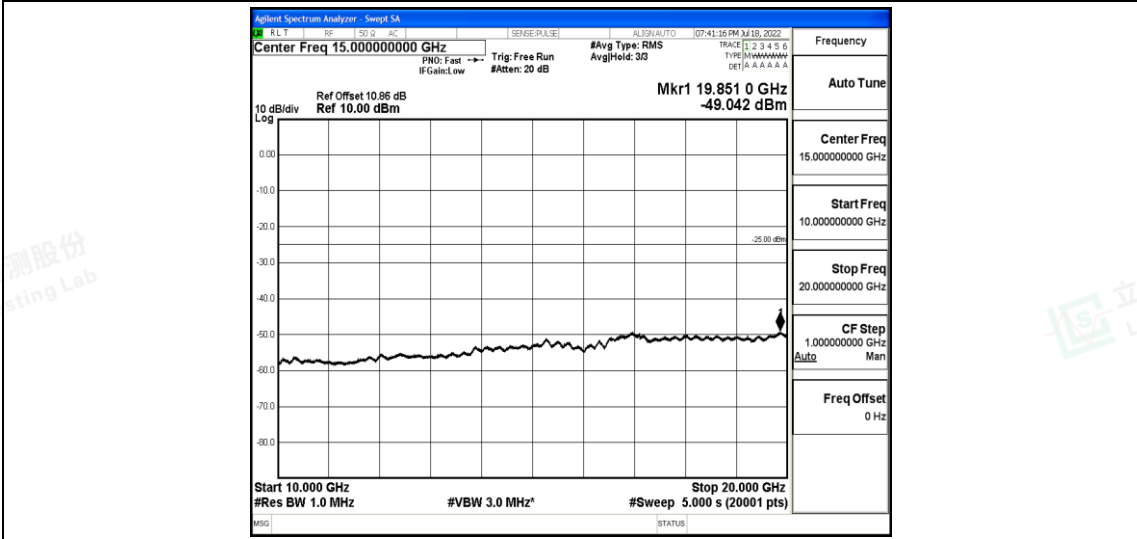

Band7-15MHz-16QAM-21100-1RB#0-Range2:0.15~30MHz

Band7-15MHz-16QAM-21100-1RB#0-Range3:30~1000MHz

Band7-15MHz-16QAM-21100-1RB#0-Range4:1000~10000MHz

Band7-15MHz-16QAM-21100-1RB#0-Range5:10000~20000MHz

Band7-15MHz-16QAM-21100-1RB#0-Range6:20000~26500MHz