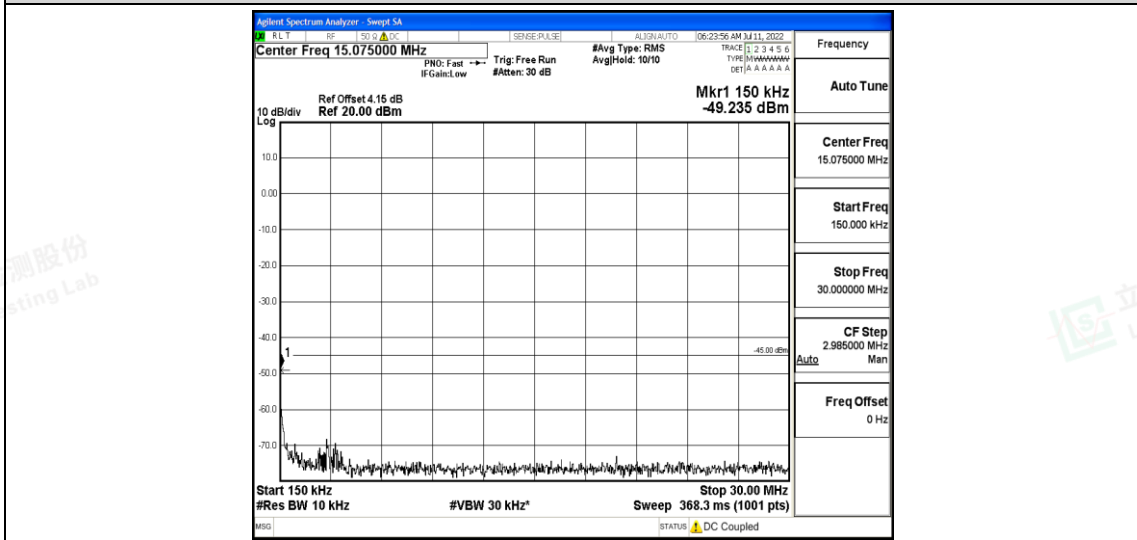

Band7-15MHz-QPSK-21375-1RB#0-Range2:0.15~30MHz

Band7-15MHz-QPSK-21375-1RB#0-Range3:30~1000MHz

Band7-15MHz-QPSK-21375-1RB#0-Range4:1000~10000MHz

Shenzhen LCS Compliance Testing Laboratory Ltd.
 Add: 101, 201 Bldg A & 301 Bldg C, Juji Industrial Park Yabianxueziwei, Shajing Street, Baoan District, Shenzhen, 518000, China
 Tel: +(86) 0755-82591330 | E-mail: webmaster@lcs-cert.com | Web: www.lcs-cert.com
 Scan code to check authenticity