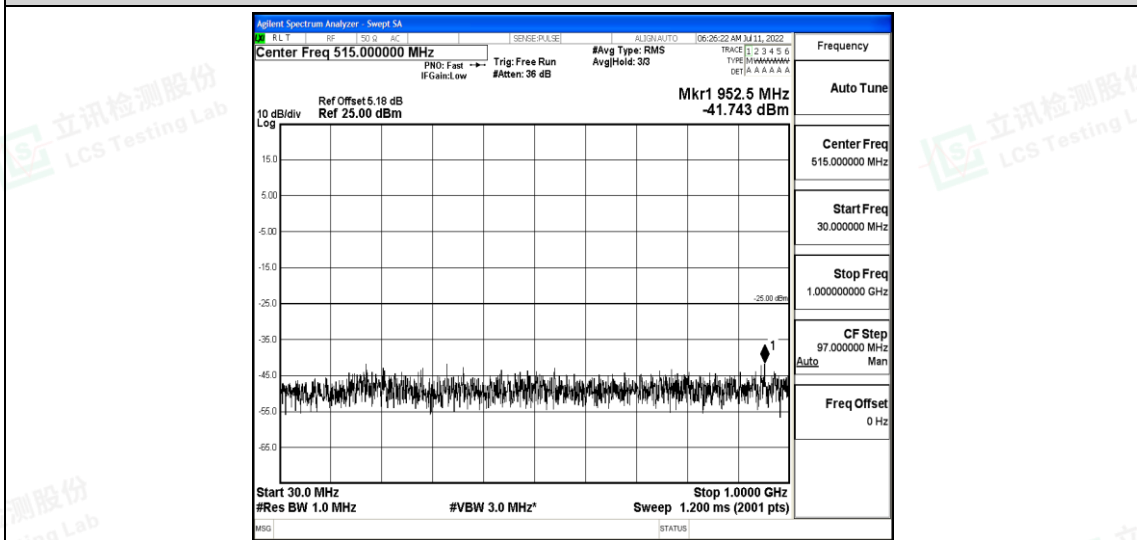

Band7-15MHz-16QAM-21375-1RB#0-Range1:0.009~0.15MHz

Band7-15MHz-16QAM-21375-1RB#0-Range2:0.15~30MHz

Band7-15MHz-16QAM-21375-1RB#0-Range3:30~1000MHz

Band7-15MHz-16QAM-21375-1RB#0-Range4:1000~10000MHz

Band7-15MHz-16QAM-21375-1RB#0-Range5:10000~20000MHz