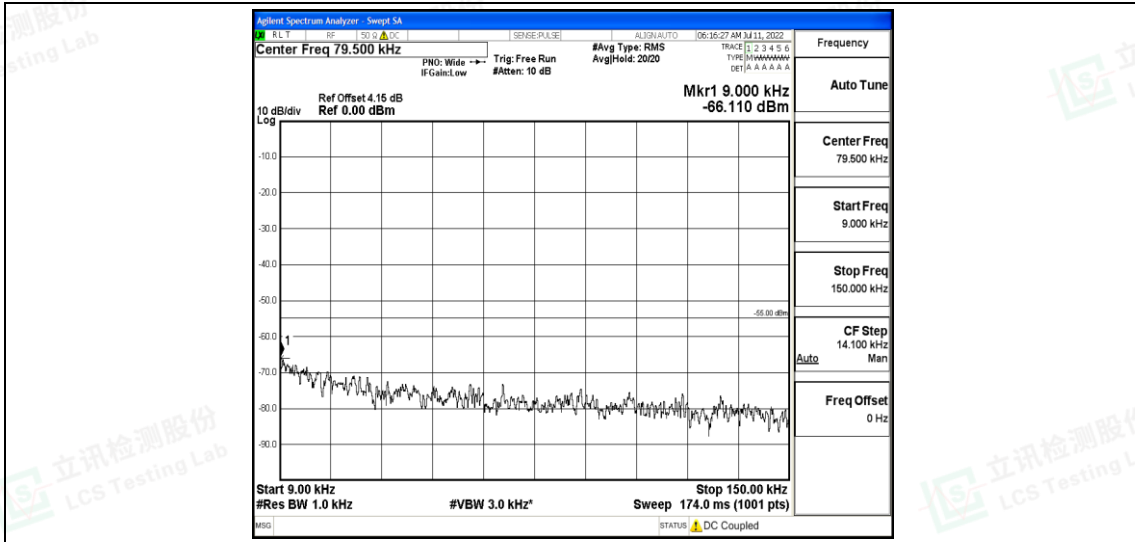

Band7-15MHz-QPSK-21375-1RB#0-Range5:10000~20000MHz

Band7-15MHz-QPSK-21375-1RB#0-Range6:20000~26500MHz

Band7-15MHz-16QAM-20825-1RB#0-Range1:0.009~0.15MHz

Shenzhen LCS Compliance Testing Laboratory Ltd.
 Add: 101, 201 Bldg A & 301 Bldg C, Juji Industrial Park Yabianxueziwei, Shajing Street, Baoan District, Shenzhen, 518000, China
 Tel: +(86) 0755-82591330 | E-mail: webmaster@lcs-cert.com | Web: www.lcs-cert.com
 Scan code to check authenticity