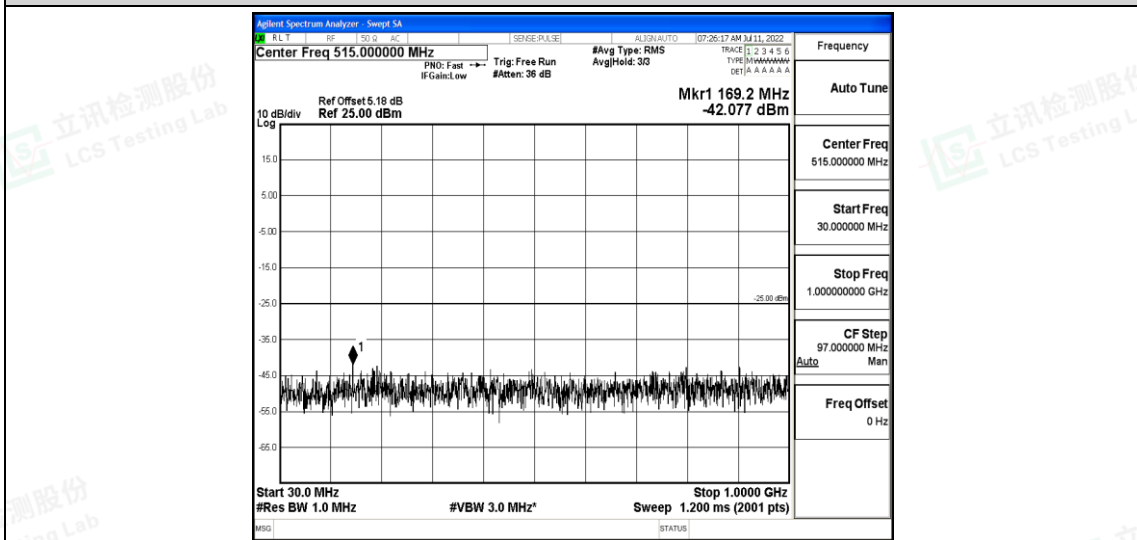

Band7-20MHz-16QAM-20850-1RB#0-Range3:30~1000MHz

Band7-20MHz-16QAM-20850-1RB#0-Range4:1000~10000MHz