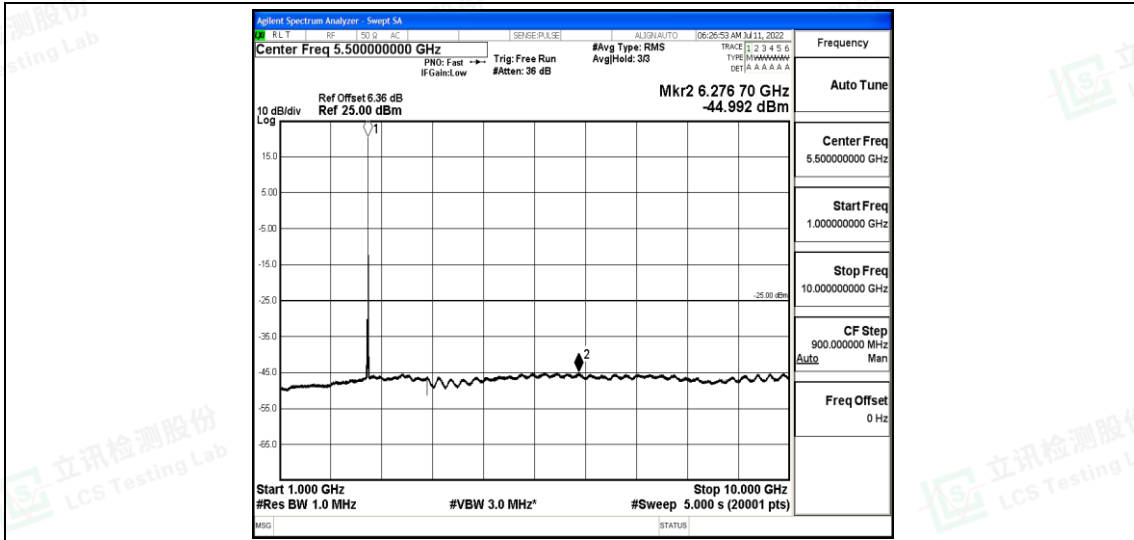

Band7-15MHz-16QAM-21375-1RB#0-Range1:0.009~0.15MHz

Band7-15MHz-16QAM-21375-1RB#0-Range2:0.15~30MHz

Band7-15MHz-16QAM-21375-1RB#0-Range3:30~1000MHz

Band7-15MHz-16QAM-21375-1RB#0-Range4:1000~10000MHz

Band7-15MHz-16QAM-21375-1RB#0-Range5:10000~20000MHz