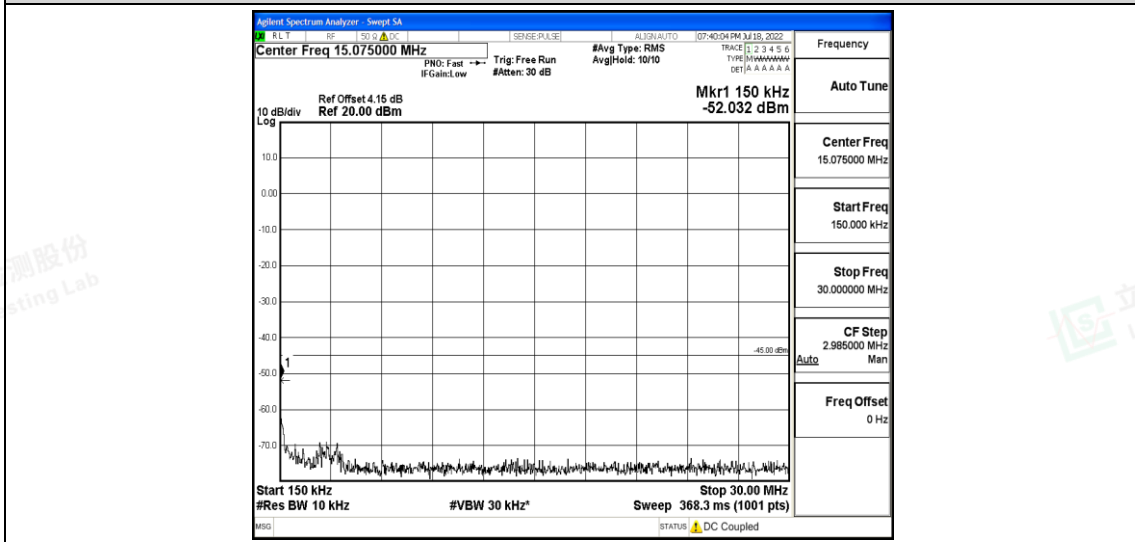

Band7-15MHz-16QAM-21100-1RB#0-Range2:0.15~30MHz

Band7-15MHz-16QAM-21100-1RB#0-Range3:30~1000MHz