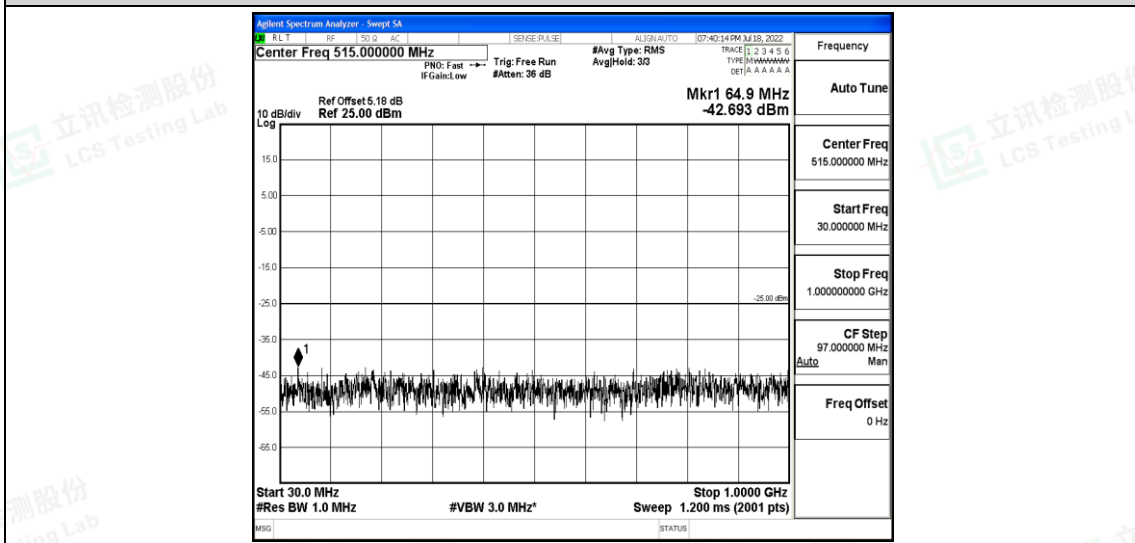

Band7-15MHz-16QAM-21100-1RB#0-Range3:30~1000MHz

Band7-15MHz-16QAM-21100-1RB#0-Range4:1000~10000MHz