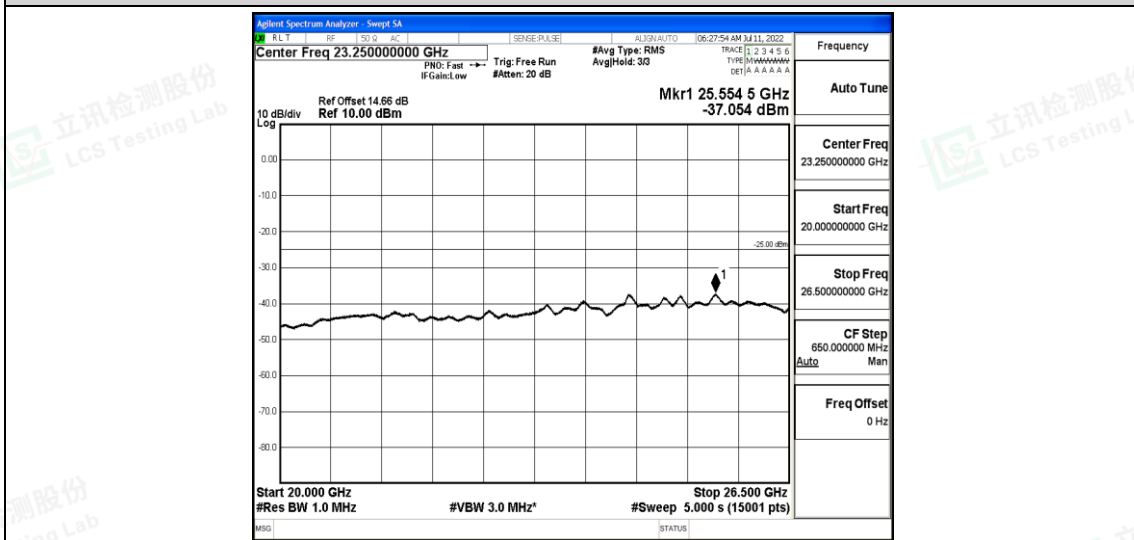

Band7-15MHz-16QAM-21375-1RB#0-Range6:20000~26500MHz

Band7-20MHz-QPSK-20850-1RB#0-Range1:0.009~0.15MHz