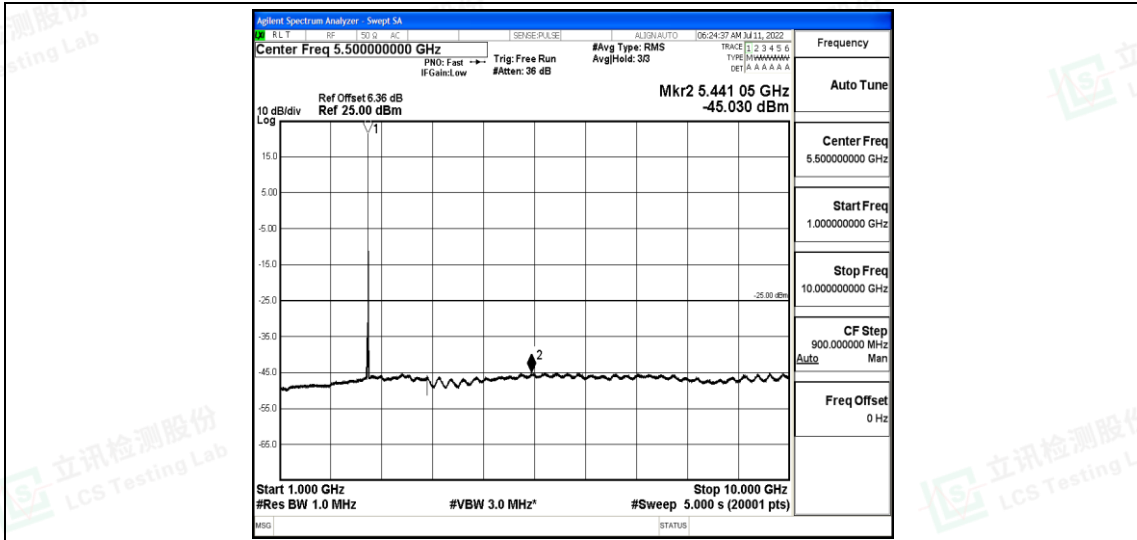

Band7-15MHz-QPSK-21375-1RB#0-Range2:0.15~30MHz

Band7-15MHz-QPSK-21375-1RB#0-Range3:30~1000MHz

Band7-15MHz-QPSK-21375-1RB#0-Range4:1000~10000MHz

Shenzhen LCS Compliance Testing Laboratory Ltd.
 Add: 101, 201 Bldg A & 301 Bldg C, Juji Industrial Park Yabianxueziwei, Shajing Street, Baoan District, Shenzhen, 518000, China
 Tel: +(86) 0755-82591330 | E-mail: webmaster@lcs-cert.com | Web: www.lcs-cert.com
 Scan code to check authenticity