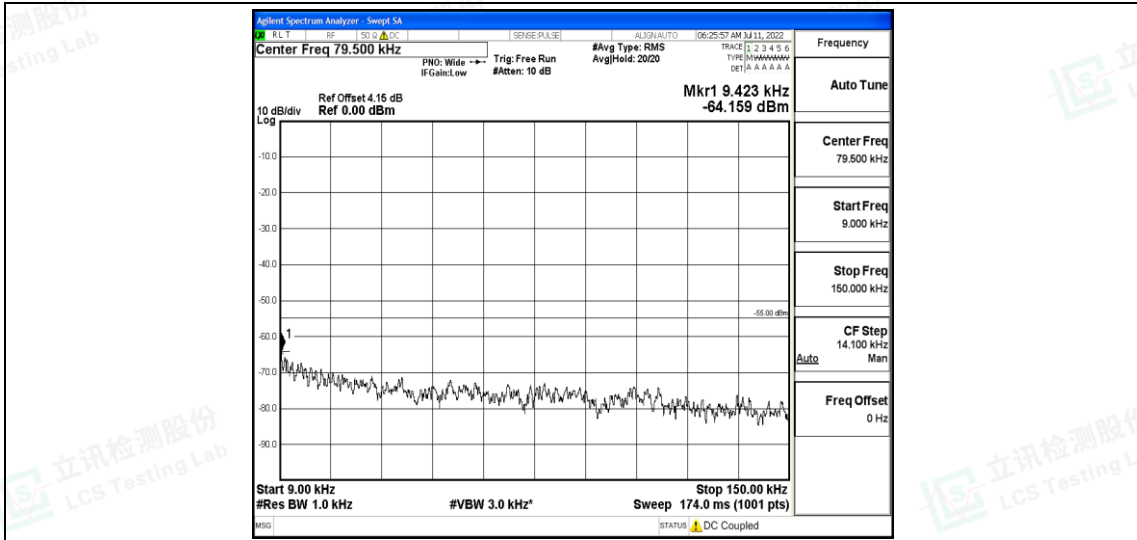

Band7-15MHz-16QAM-21375-1RB#0-Range1:0.009~0.15MHz

Band7-15MHz-16QAM-21375-1RB#0-Range2:0.15~30MHz