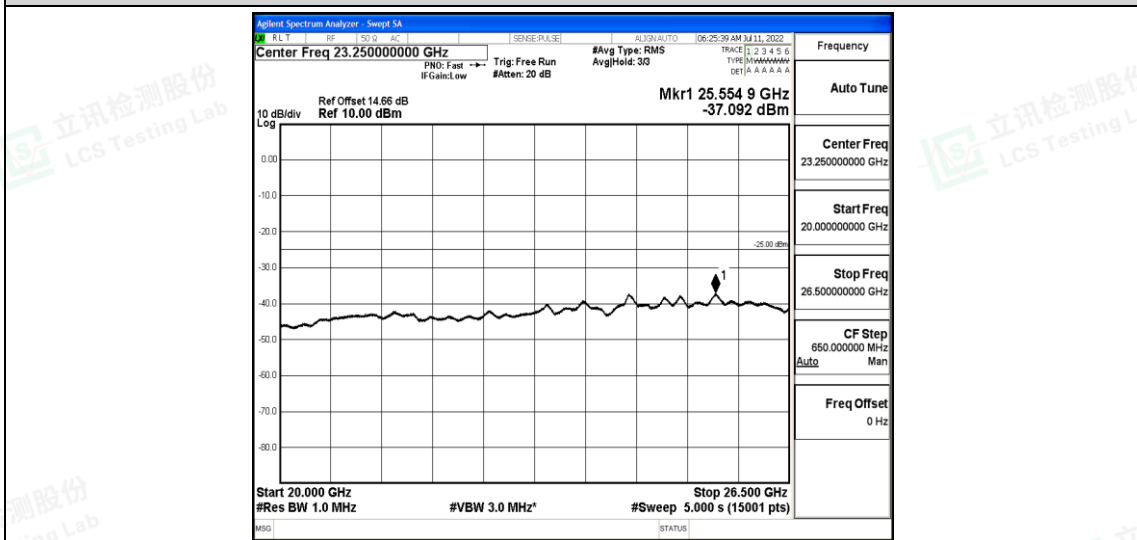

Band7-15MHz-QPSK-21375-1RB#0-Range2:0.15~30MHz

Band7-15MHz-QPSK-21375-1RB#0-Range3:30~1000MHz

Band7-15MHz-QPSK-21375-1RB#0-Range4:1000~10000MHz

Shenzhen LCS Compliance Testing Laboratory Ltd.
 Add: 101, 201 Bldg A & 301 Bldg C, Juji Industrial Park Yabianxueziwei, Shajing Street, Baoan District, Shenzhen, 518000, China
 Tel: +(86) 0755-82591330 | E-mail: webmaster@lcs-cert.com | Web: www.lcs-cert.com
 Scan code to check authenticity

Band7-15MHz-QPSK-21375-1RB#0-Range5:10000~20000MHz

Band7-15MHz-QPSK-21375-1RB#0-Range6:20000~26500MHz

Band7-15MHz-16QAM-20825-1RB#0-Range1:0.009~0.15MHz

Shenzhen LCS Compliance Testing Laboratory Ltd.
 Add: 101, 201 Bldg A & 301 Bldg C, Juji Industrial Park Yabianxueziwei, Shajing Street, Baoan District, Shenzhen, 518000, China
 Tel: +(86) 0755-82591330 | E-mail: webmaster@lcs-cert.com | Web: www.lcs-cert.com
 Scan code to check authenticity