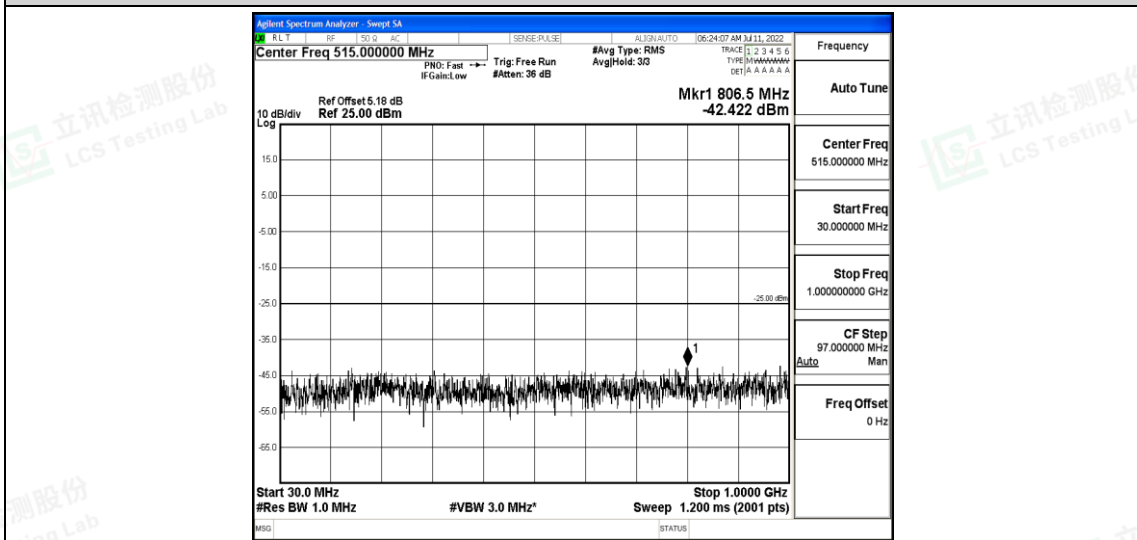

Band7-15MHz-QPSK-21375-1RB#0-Range2:0.15~30MHz

Band7-15MHz-QPSK-21375-1RB#0-Range3:30~1000MHz

Band7-15MHz-QPSK-21375-1RB#0-Range4:1000~10000MHz

Shenzhen LCS Compliance Testing Laboratory Ltd.
 Add: 101, 201 Bldg A & 301 Bldg C, Juji Industrial Park Yabianxueziwei, Shajing Street, Baoan District, Shenzhen, 518000, China
 Tel: +(86) 0755-82591330 | E-mail: webmaster@lcs-cert.com | Web: www.lcs-cert.com
 Scan code to check authenticity