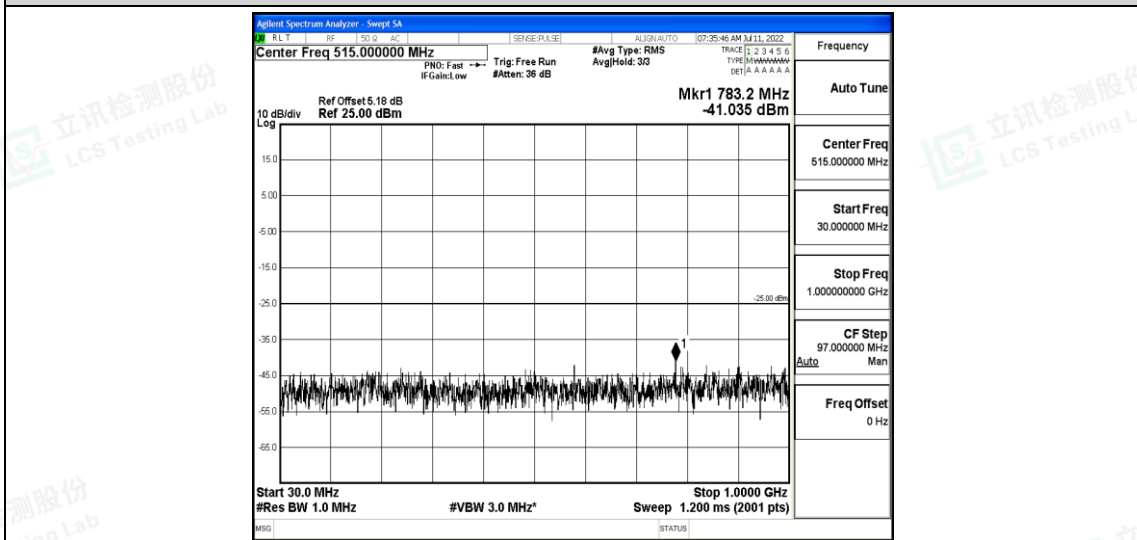

Band7-20MHz-16QAM-21350-1RB#0-Range3:30~1000MHz

Band7-20MHz-16QAM-21350-1RB#0-Range4:1000~10000MHz

Shenzhen LCS Compliance Testing Laboratory Ltd.
Add: 101, 201 Bldg A & 301 Bldg C, Juji Industrial Park Yabianxueziwei, Shajing Street, Baoan District, Shenzhen, 518000, China
Tel: +(86) 0755-82591330 | E-mail: webmaster@lcs-cert.com | Web: www.lcs-cert.com
Scan code to check authenticity