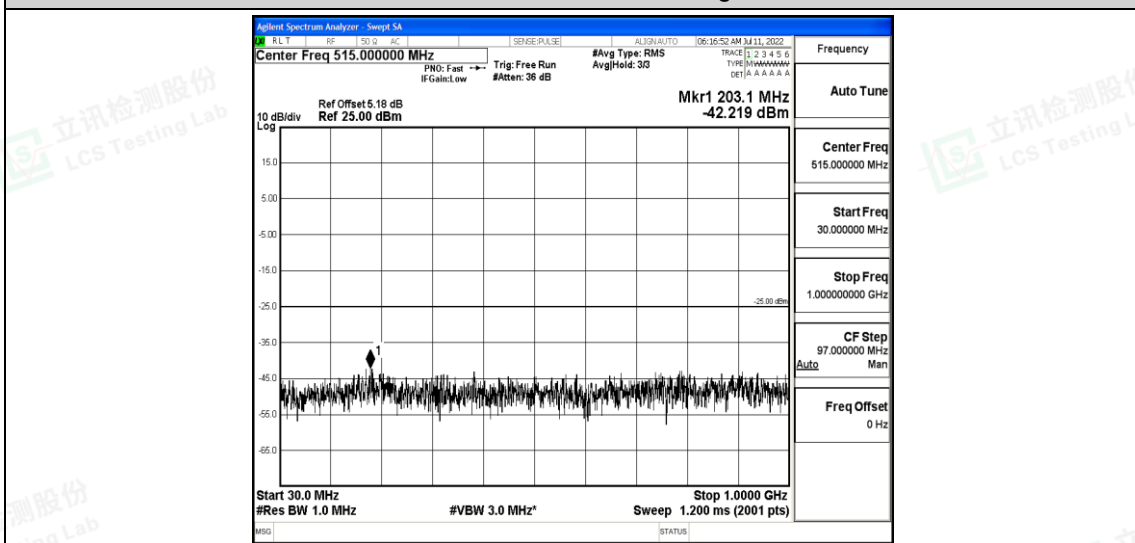

Band7-15MHz-16QAM-20825-1RB#0-Range3:30~1000MHz

Band7-15MHz-16QAM-20825-1RB#0-Range4:1000~10000MHz