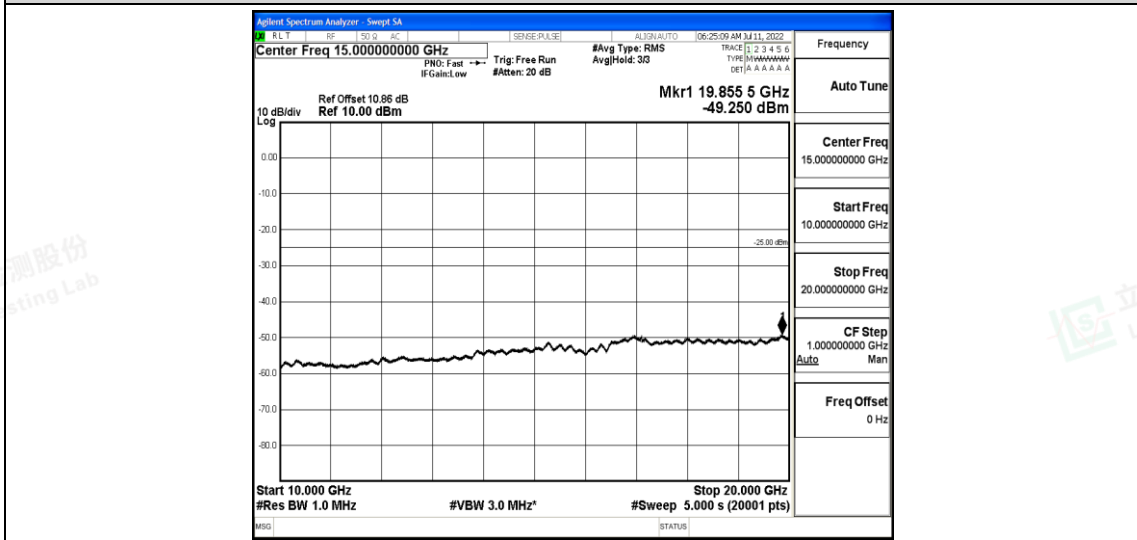

Band7-15MHz-QPSK-21375-1RB#0-Range5:10000~20000MHz

Band7-15MHz-QPSK-21375-1RB#0-Range6:20000~26500MHz