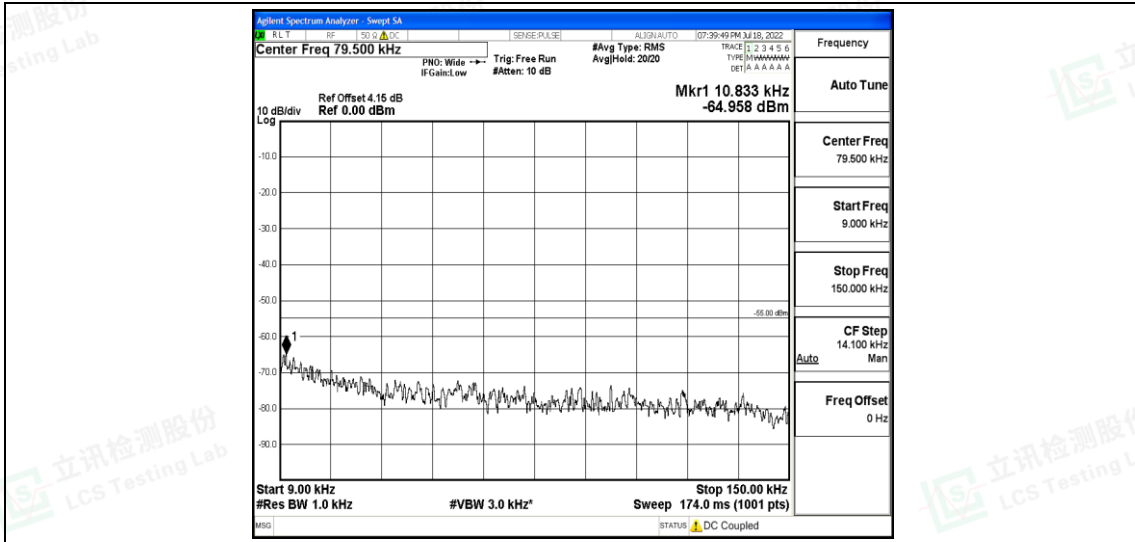

Band7-15MHz-16QAM-21100-1RB#0-Range1:0.009~0.15MHz

Band7-15MHz-16QAM-21100-1RB#0-Range2:0.15~30MHz