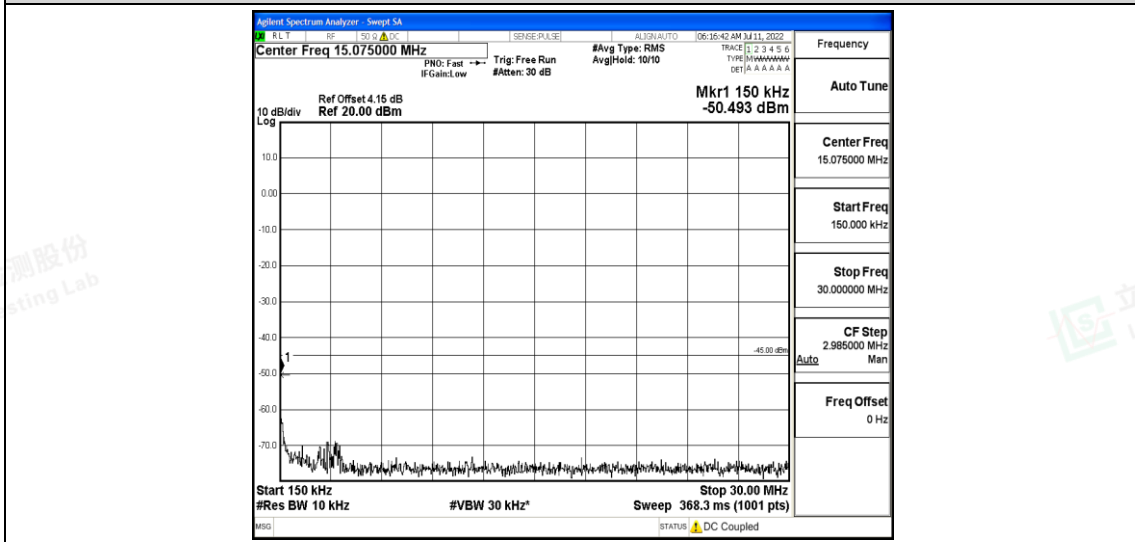

Band7-15MHz-16QAM-20825-1RB#0-Range2:0.15~30MHz

Band7-15MHz-16QAM-20825-1RB#0-Range3:30~1000MHz