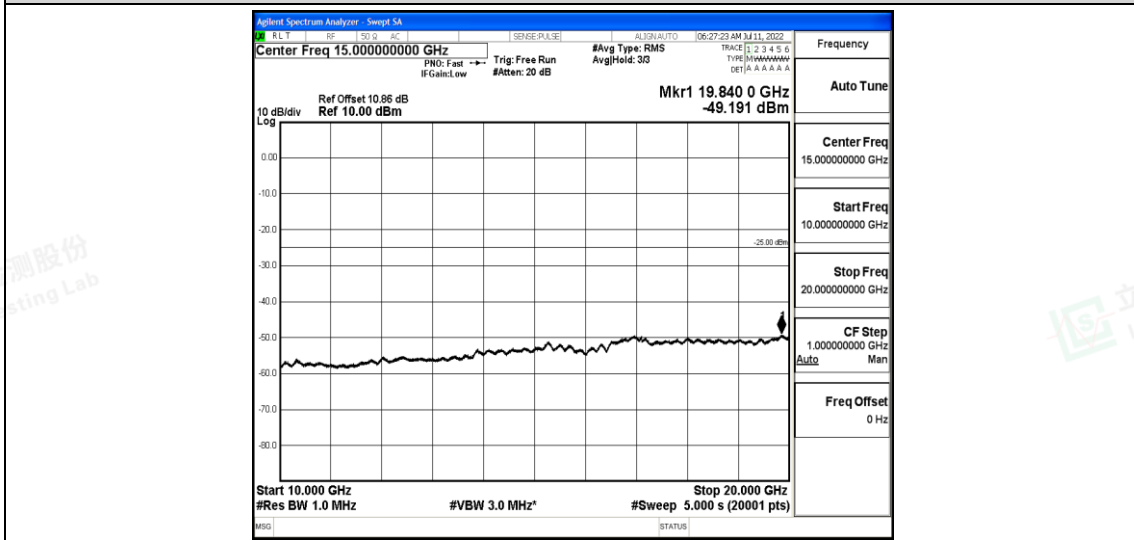

Band7-15MHz-16QAM-21375-1RB#0-Range1:0.009~0.15MHz

Band7-15MHz-16QAM-21375-1RB#0-Range2:0.15~30MHz

Band7-15MHz-16QAM-21375-1RB#0-Range3:30~1000MHz

Band7-15MHz-16QAM-21375-1RB#0-Range4:1000~10000MHz

Band7-15MHz-16QAM-21375-1RB#0-Range5:10000~20000MHz