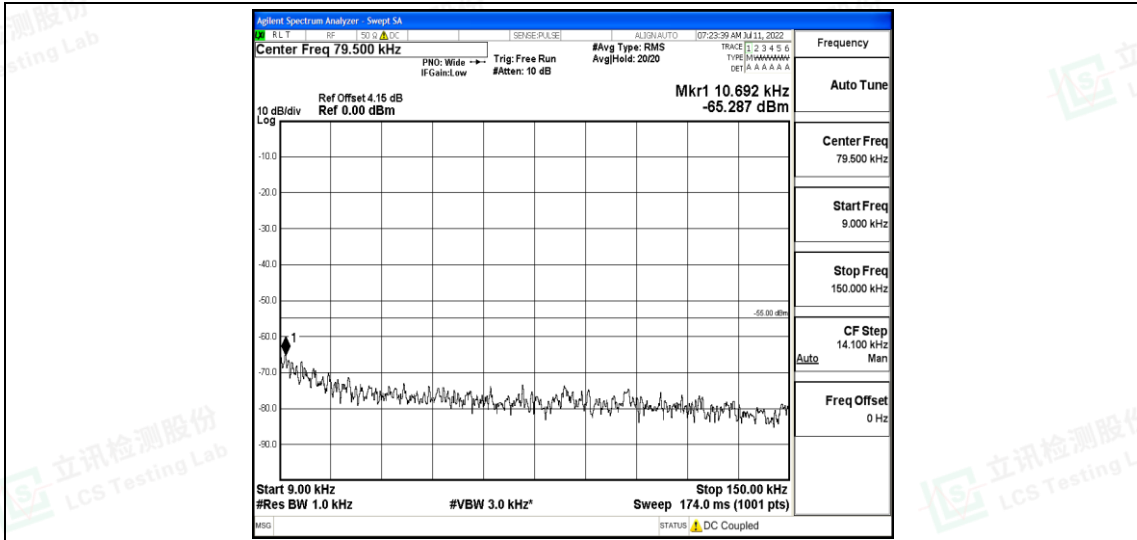

Band7-20MHz-QPSK-20850-1RB#0-Range1:0.009~0.15MHz

Band7-20MHz-QPSK-20850-1RB#0-Range2:0.15~30MHz