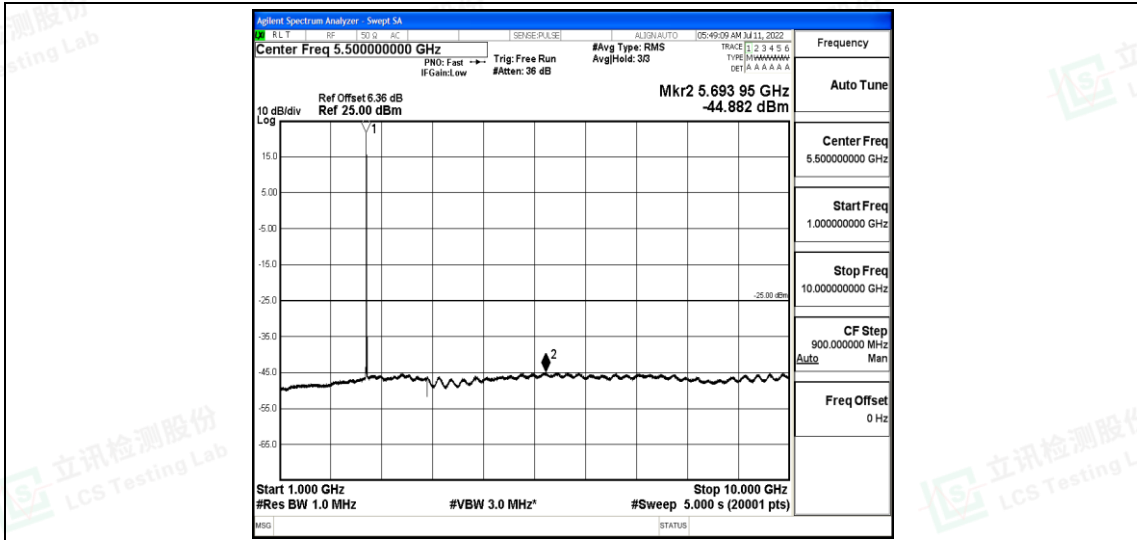

Band7-10MHz-QPSK-21100-1RB#0-Range1:0.009~0.15MHz

Band7-10MHz-QPSK-21100-1RB#0-Range2:0.15~30MHz

Band7-10MHz-QPSK-21100-1RB#0-Range3:30~1000MHz

Band7-10MHz-QPSK-21100-1RB#0-Range4:1000~10000MHz

Shenzhen LCS Compliance Testing Laboratory Ltd.
 Add: 101, 201 Bldg A & 301 Bldg C, Juji Industrial Park Yabianxueziwei, Shajing Street, Baoan District, Shenzhen, 518000, China
 Tel: +(86) 0755-82591330 | E-mail: webmaster@lcs-cert.com | Web: www.lcs-cert.com
 Scan code to check authenticity