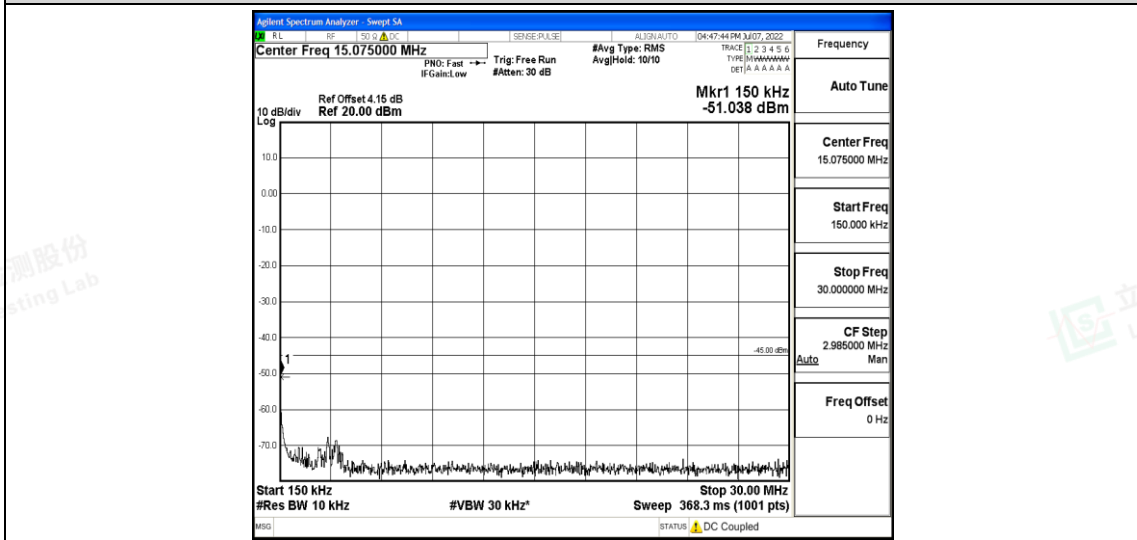

Band7-5MHz-16QAM-20775-1RB#0-Range2:0.15~30MHz

Band7-5MHz-16QAM-20775-1RB#0-Range3:30~100MHz