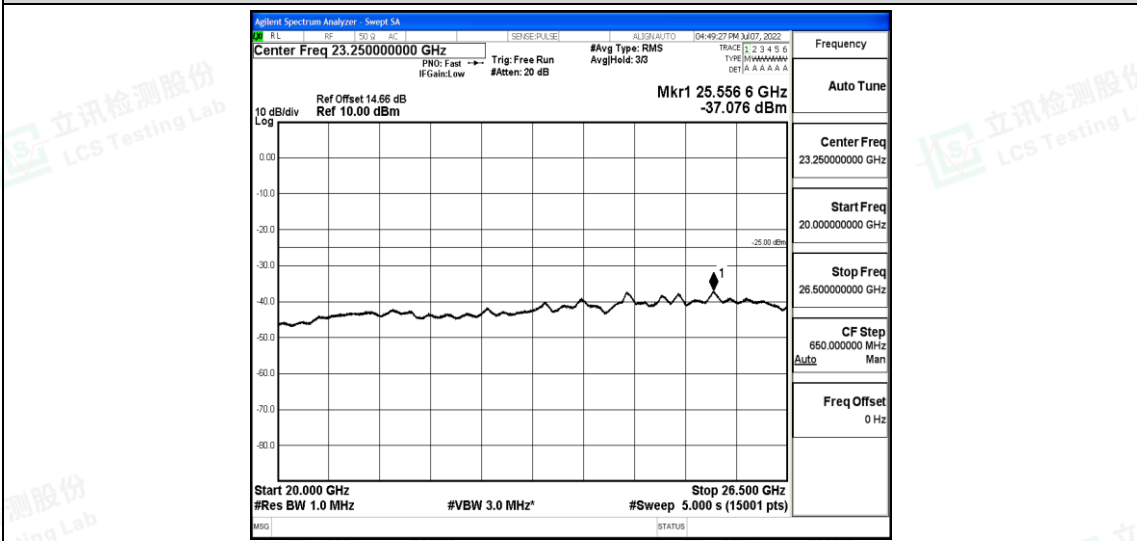

Band7-5MHz-16QAM-20775-1RB#0-Range6:20000~26500MHz

Band7-5MHz-16QAM-21100-1RB#0-Range1:0.009~0.15MHz

Shenzhen LCS Compliance Testing Laboratory Ltd.
Add: 101, 201 Bldg A & 301 Bldg C, Juji Industrial Park Yabianxueziwei, Shajing Street, Baoan District, Shenzhen, 518000, China
Tel: +(86) 0755-82591330 | E-mail: webmaster@lcs-cert.com | Web: www.lcs-cert.com
Scan code to check authenticity