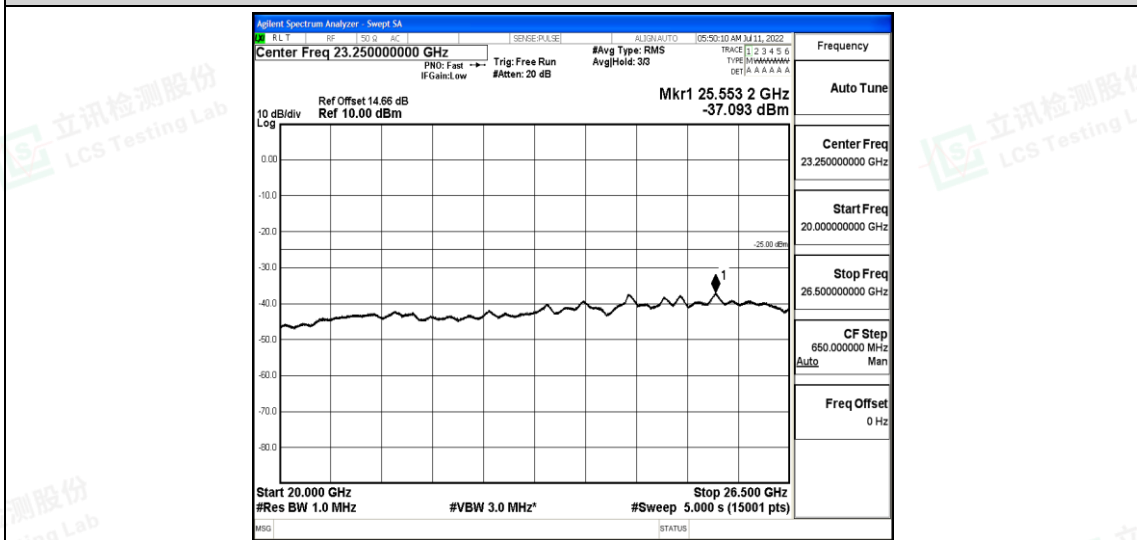

Band7-10MHz-QPSK-21100-1RB#0-Range6:20000~26500MHz

Band7-10MHz-QPSK-21400-1RB#0-Range1:0.009~0.15MHz

Shenzhen LCS Compliance Testing Laboratory Ltd.
Add: 101, 201 Bldg A & 301 Bldg C, Juji Industrial Park Yabianxueziwei, Shajing Street, Baoan District, Shenzhen, 518000, China
Tel: +(86) 0755-82591330 | E-mail: webmaster@lcs-cert.com | Web: www.lcs-cert.com
Scan code to check authenticity