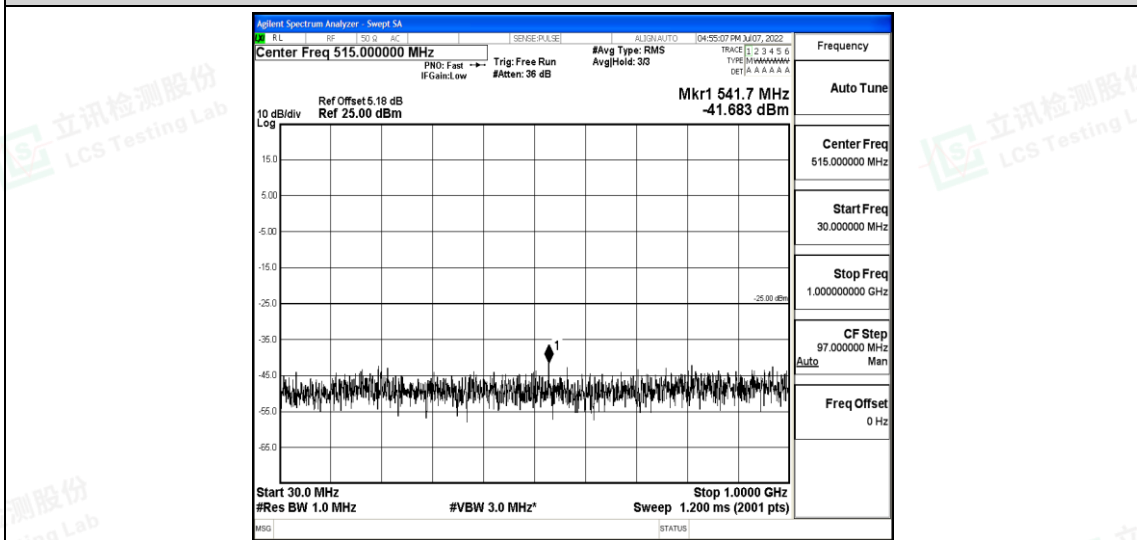

Band7-5MHz-QPSK-21425-1RB#0-Range3:30~1000MHz

Band7-5MHz-QPSK-21425-1RB#0-Range4:1000~10000MHz