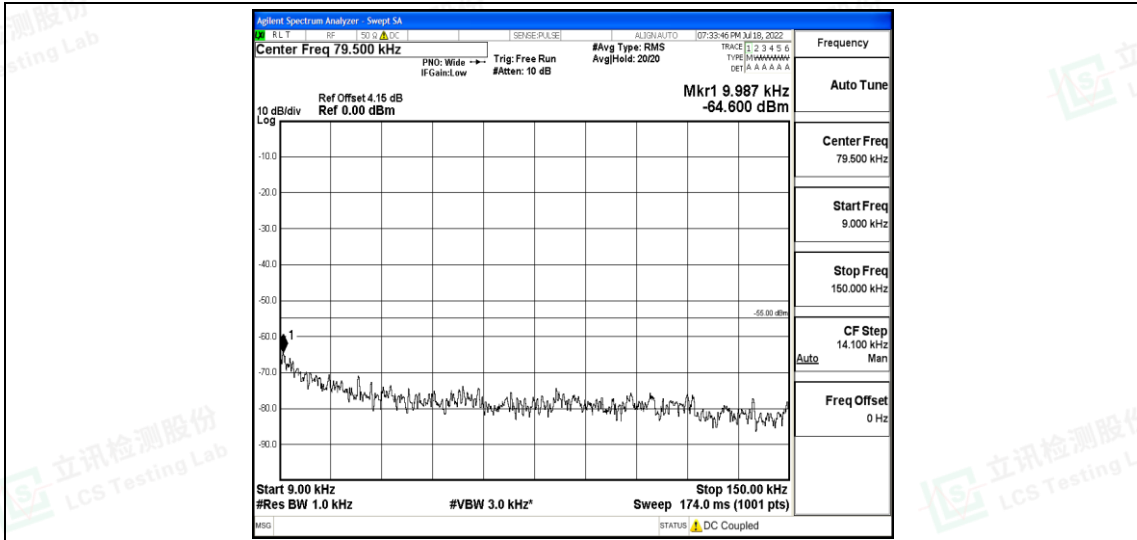

Band7-5MHz-16QAM-21425-1RB#0-Range4:1000~10000MHz

Band7-5MHz-16QAM-21425-1RB#0-Range5:10000~20000MHz

Band7-5MHz-16QAM-21425-1RB#0-Range6:20000~26500MHz

Band7-10MHz-QPSK-20800-1RB#0-Range1:0.009~0.15MHz

Shenzhen LCS Compliance Testing Laboratory Ltd.
 Add: 101, 201 Bldg A & 301 Bldg C, Juji Industrial Park Yabianxueziwei, Shajing Street, Baoan District, Shenzhen, 518000, China
 Tel: +(86) 0755-82591330 | E-mail: webmaster@lcs-cert.com | Web: www.lcs-cert.com
 Scan code to check authenticity