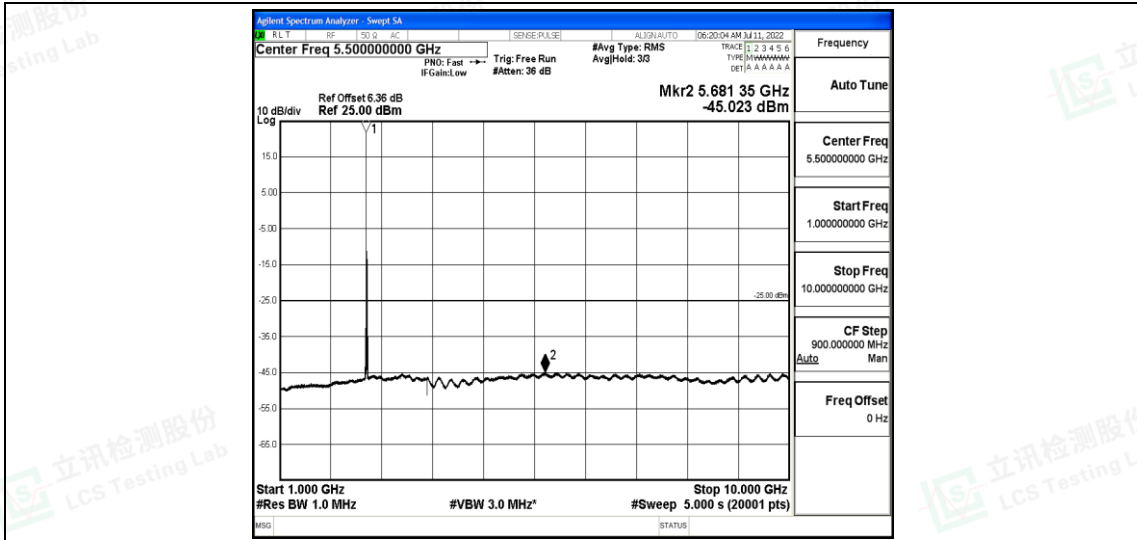

Band7-15MHz-QPSK-21100-1RB#0-Range2:0.15~30MHz

Band7-15MHz-QPSK-21100-1RB#0-Range3:30~1000MHz

Band7-15MHz-QPSK-21100-1RB#0-Range4:1000~10000MHz

Shenzhen LCS Compliance Testing Laboratory Ltd.
 Add: 101, 201 Bldg A & 301 Bldg C, Juji Industrial Park Yabianxueziwei, Shajing Street, Baoan District, Shenzhen, 518000, China
 Tel: +(86) 0755-82591330 | E-mail: webmaster@lcs-cert.com | Web: www.lcs-cert.com
 Scan code to check authenticity