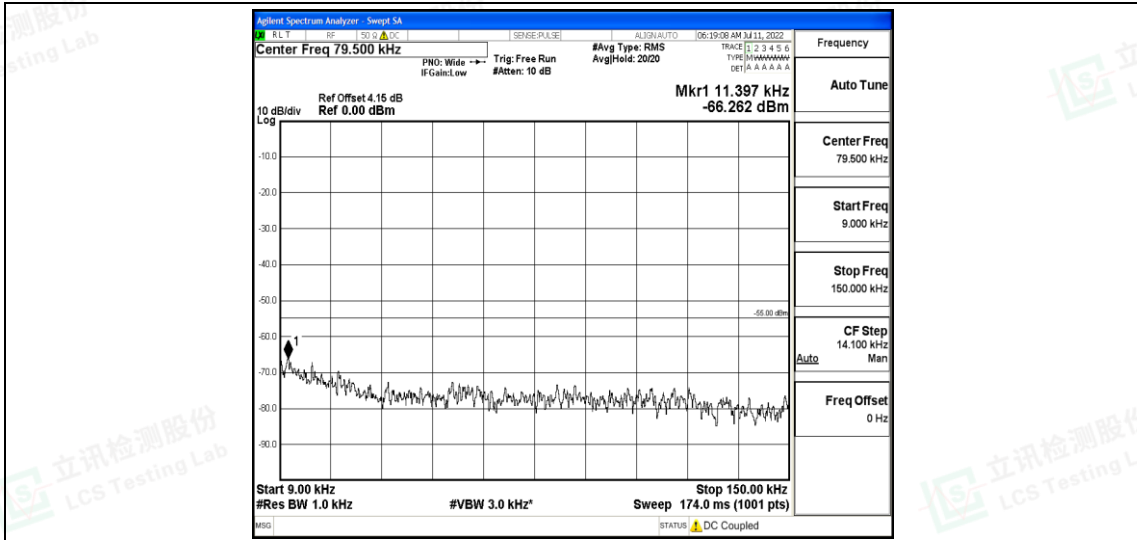

Band7-15MHz-QPSK-20825-1RB#0-Range5:10000~20000MHz

Band7-15MHz-QPSK-20825-1RB#0-Range6:20000~26500MHz

Band7-15MHz-QPSK-21100-1RB#0-Range1:0.009~0.15MHz

Shenzhen LCS Compliance Testing Laboratory Ltd.
 Add: 101, 201 Bldg A & 301 Bldg C, Juji Industrial Park Yabianxueziwei, Shajing Street, Baoan District, Shenzhen, 518000, China
 Tel: +(86) 0755-82591330 | E-mail: webmaster@lcs-cert.com | Web: www.lcs-cert.com
 Scan code to check authenticity