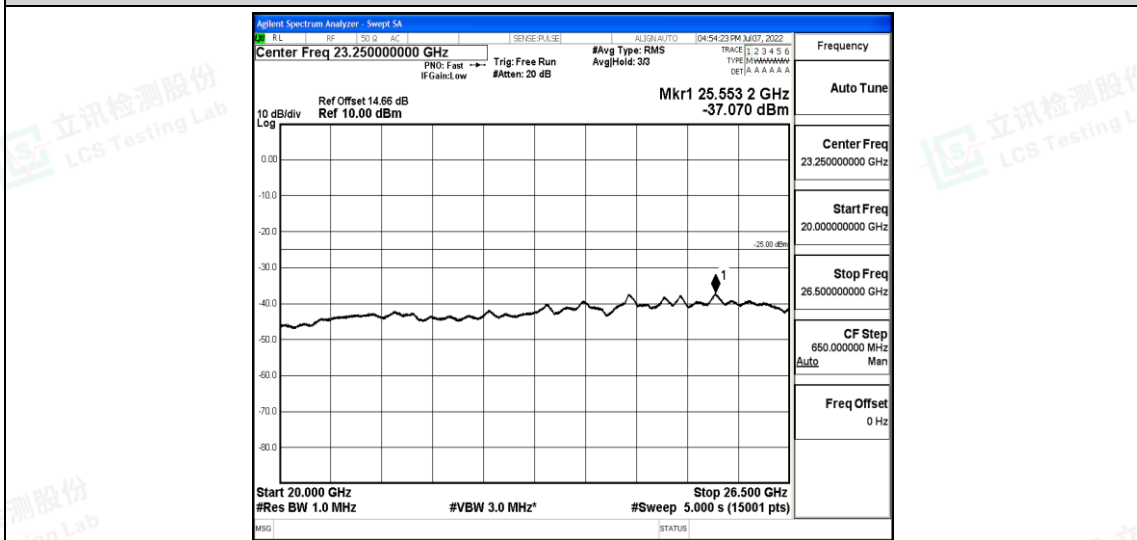

Band7-5MHz-16QAM-21100-1RB#0-Range6:20000~26500MHz

Band7-5MHz-16QAM-21425-1RB#0-Range1:0.009~0.15MHz