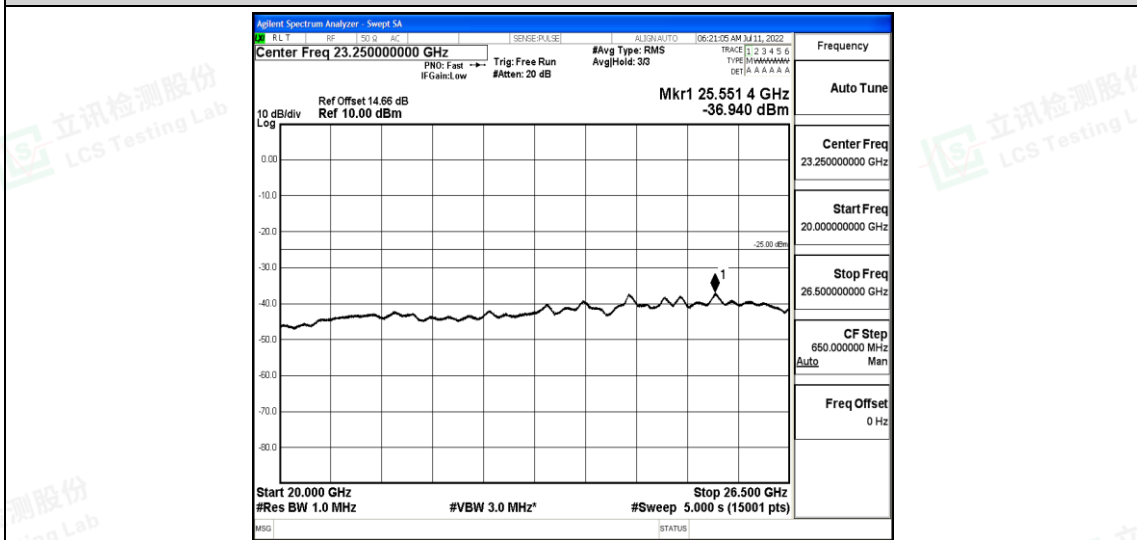

Band7-15MHz-QPSK-21100-1RB#0-Range6:20000~26500MHz

Band7-15MHz-QPSK-21375-1RB#0-Range1:0.009~0.15MHz

Shenzhen LCS Compliance Testing Laboratory Ltd.
Add: 101, 201 Bldg A & 301 Bldg C, Juji Industrial Park Yabianxueziwei, Shajing Street, Baoan District, Shenzhen, 518000, China
Tel: +(86) 0755-82591330 | E-mail: webmaster@lcs-cert.com | Web: www.lcs-cert.com
Scan code to check authenticity