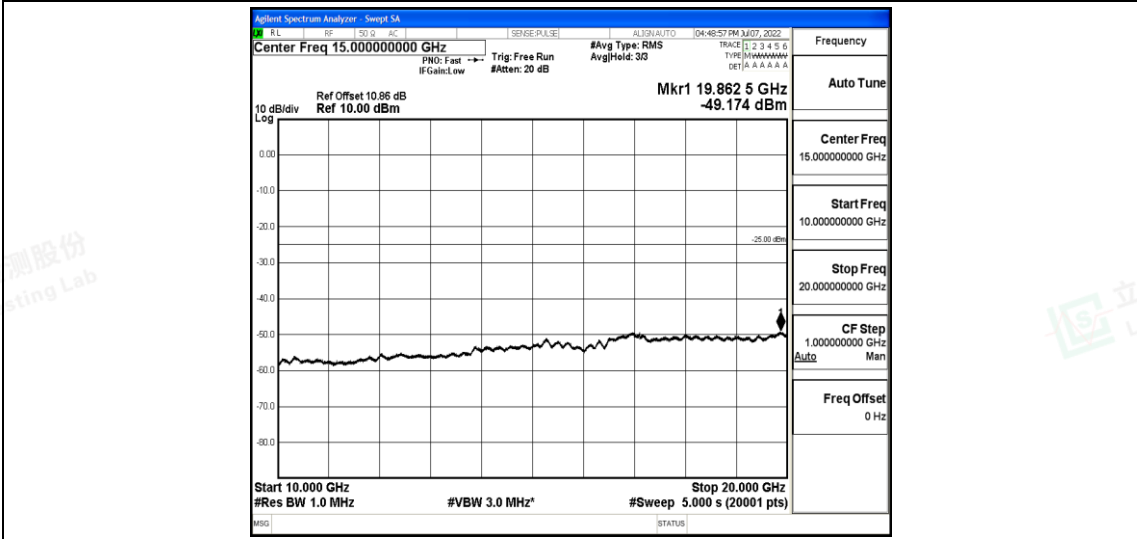

Band7-5MHz-16QAM-20775-1RB#0-Range5:10000~20000MHz

Band7-5MHz-16QAM-20775-1RB#0-Range6:20000~26500MHz