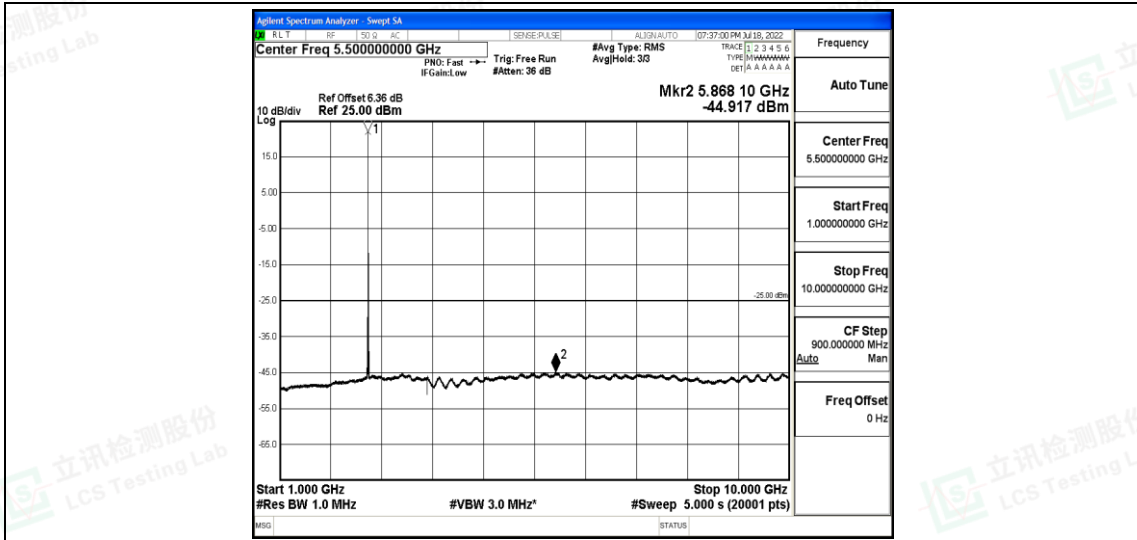

Band7-10MHz-QPSK-21400-1RB#0-Range4:1000~10000MHz

Band7-10MHz-QPSK-21400-1RB#0-Range5:10000~20000MHz