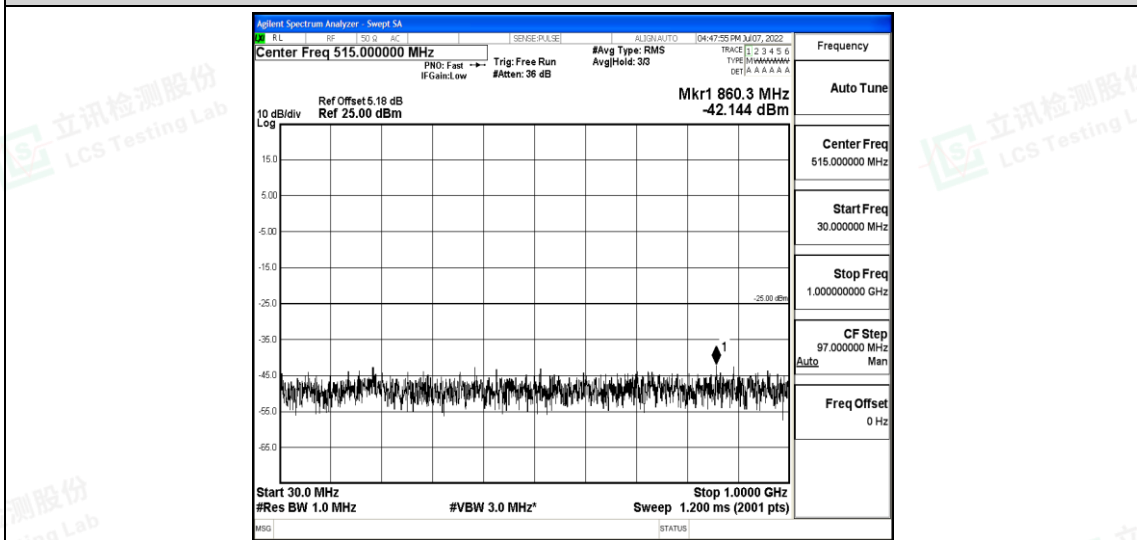

Band7-5MHz-16QAM-20775-1RB#0-Range3:30~100MHz

Band7-5MHz-16QAM-20775-1RB#0-Range4:1000~10000MHz

Shenzhen LCS Compliance Testing Laboratory Ltd.
Add: 101, 201 Bldg A & 301 Bldg C, Juji Industrial Park Yabianxueziwei, Shajing Street, Baoan District, Shenzhen, 518000, China
Tel: +(86) 0755-82591330 | E-mail: webmaster@lcs-cert.com | Web: www.lcs-cert.com
Scan code to check authenticity