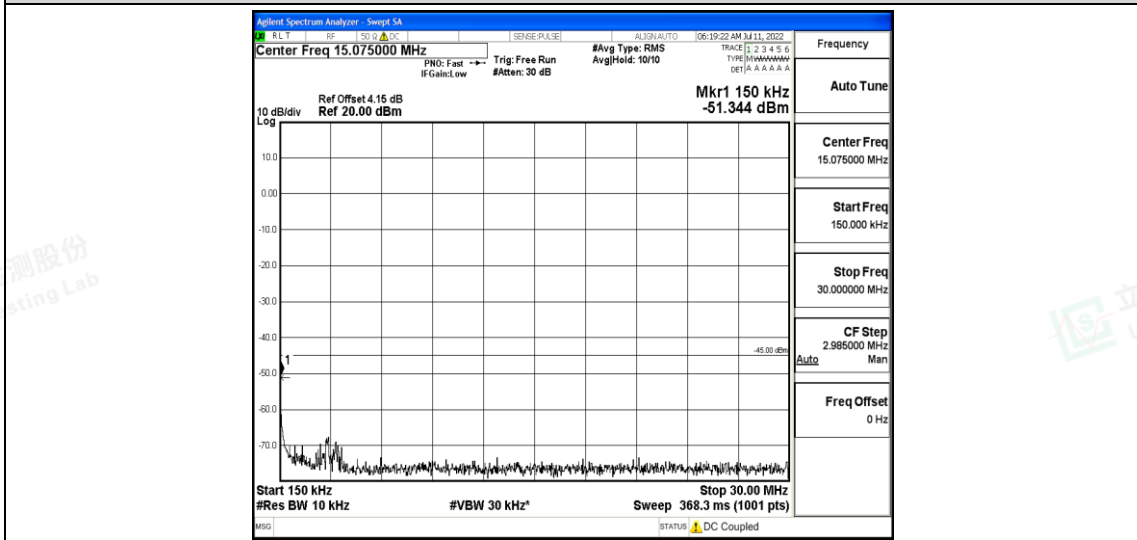

Band7-15MHz-QPSK-21100-1RB#0-Range2:0.15~30MHz

Band7-15MHz-QPSK-21100-1RB#0-Range3:30~1000MHz