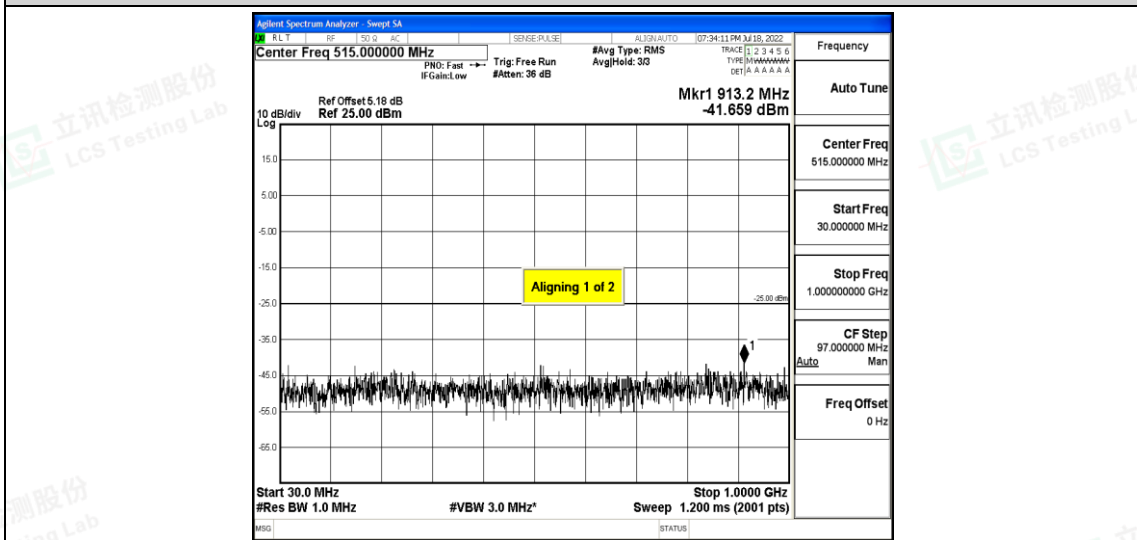

Band7-10MHz-QPSK-20800-1RB#0-Range3:30~1000MHz

Band7-10MHz-QPSK-20800-1RB#0-Range4:1000~10000MHz