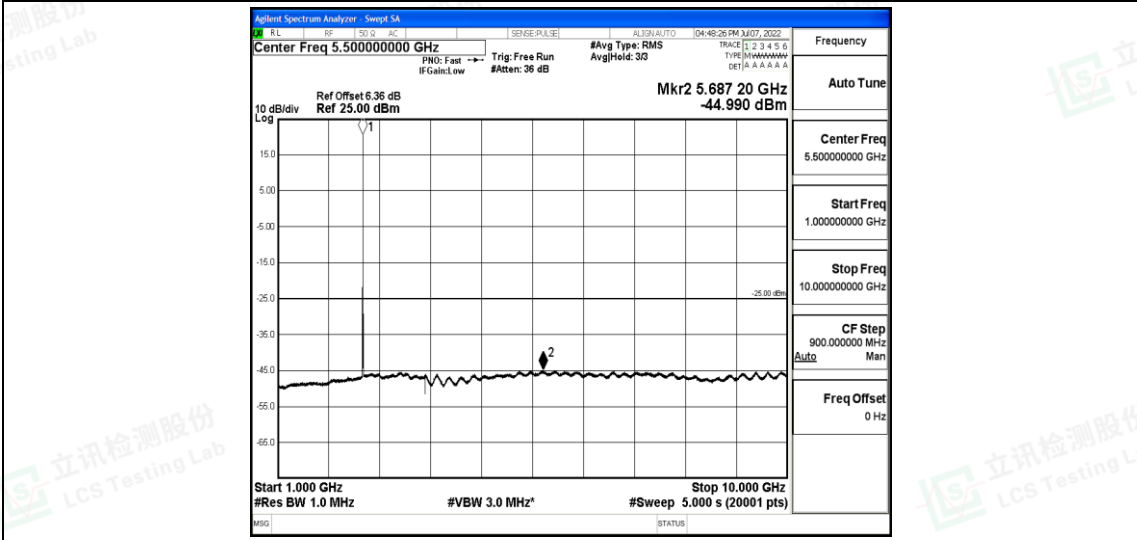

Band7-5MHz-16QAM-20775-1RB#0-Range2:0.15~30MHz

Band7-5MHz-16QAM-20775-1RB#0-Range3:30~100MHz

Band7-5MHz-16QAM-20775-1RB#0-Range4:1000~10000MHz

Shenzhen LCS Compliance Testing Laboratory Ltd.
 Add: 101, 201 Bldg A & 301 Bldg C, Juji Industrial Park Yabianxueziwei, Shajing Street, Baoan District, Shenzhen, 518000, China
 Tel: +(86) 0755-82591330 | E-mail: webmaster@lcs-cert.com | Web: www.lcs-cert.com
 Scan code to check authenticity