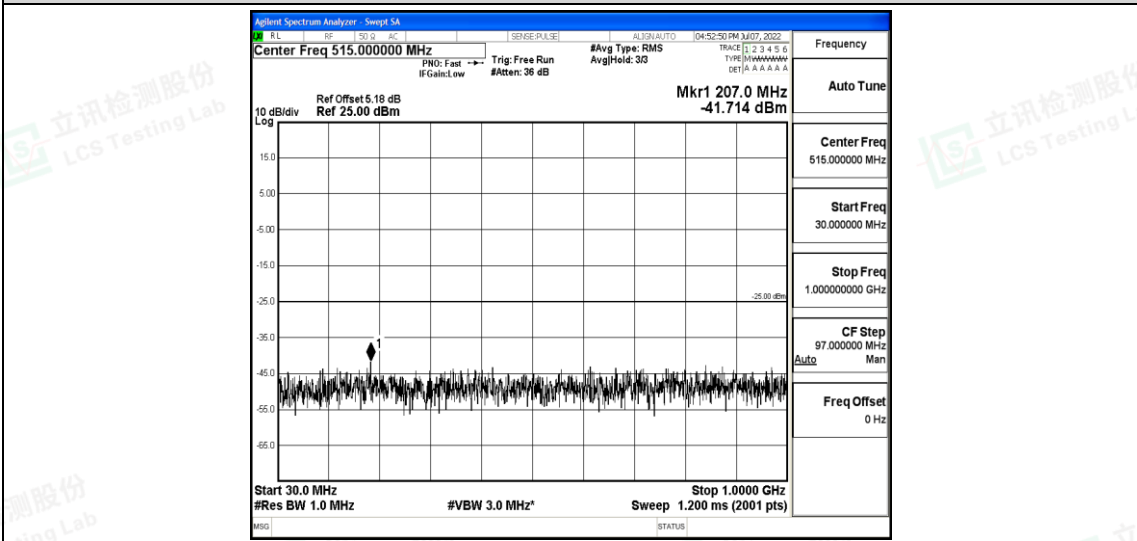

Band7-5MHz-16QAM-21100-1RB#0-Range3:30~1000MHz

Band7-5MHz-16QAM-21100-1RB#0-Range4:1000~10000MHz

Shenzhen LCS Compliance Testing Laboratory Ltd.
Add: 101, 201 Bldg A & 301 Bldg C, Juji Industrial Park Yabianxueziwei, Shajing Street, Baoan District, Shenzhen, 518000, China
Tel: +(86) 0755-82591330 | E-mail: webmaster@lcs-cert.com | Web: www.lcs-cert.com
Scan code to check authenticity