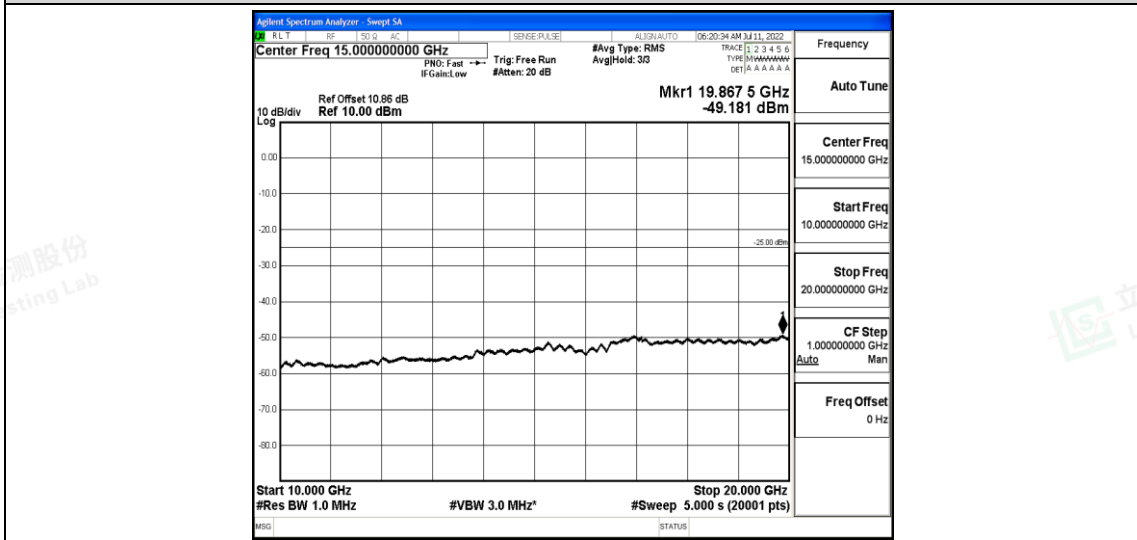

Band7-15MHz-QPSK-21100-1RB#0-Range5:10000~20000MHz

Band7-15MHz-QPSK-21100-1RB#0-Range6:20000~26500MHz