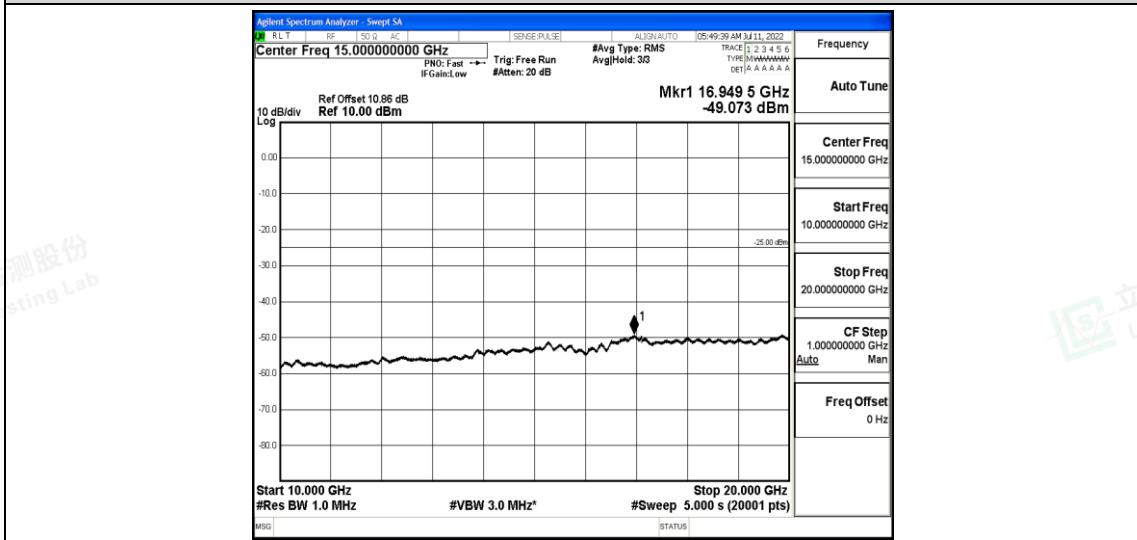

Band7-10MHz-QPSK-21100-1RB#0-Range5:10000~20000MHz

Band7-10MHz-QPSK-21100-1RB#0-Range6:20000~26500MHz