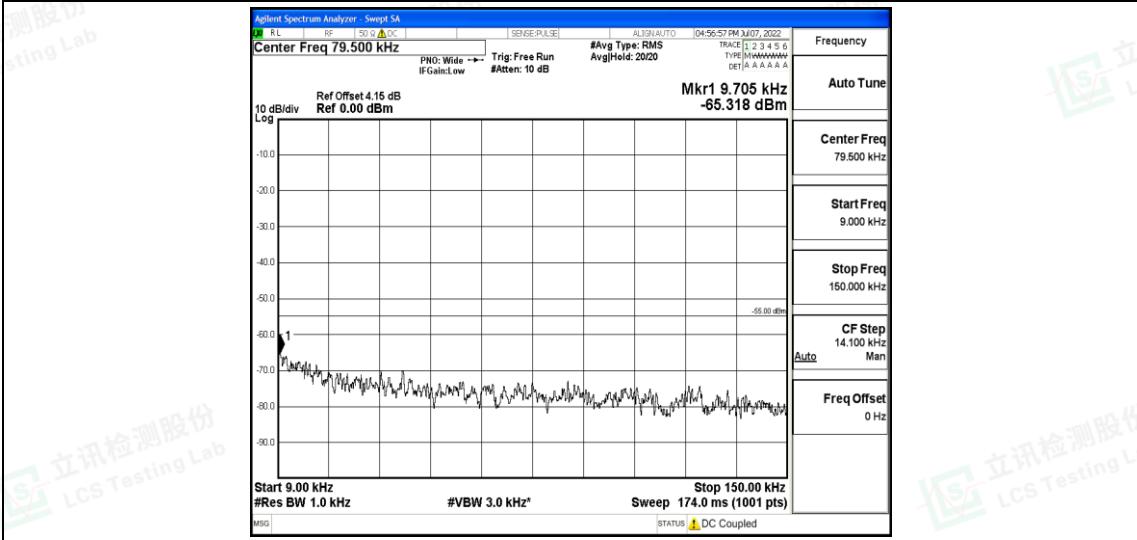

Band7-5MHz-16QAM-21425-1RB#0-Range1:0.009~0.15MHz

Band7-5MHz-16QAM-21425-1RB#0-Range2:0.15~30MHz