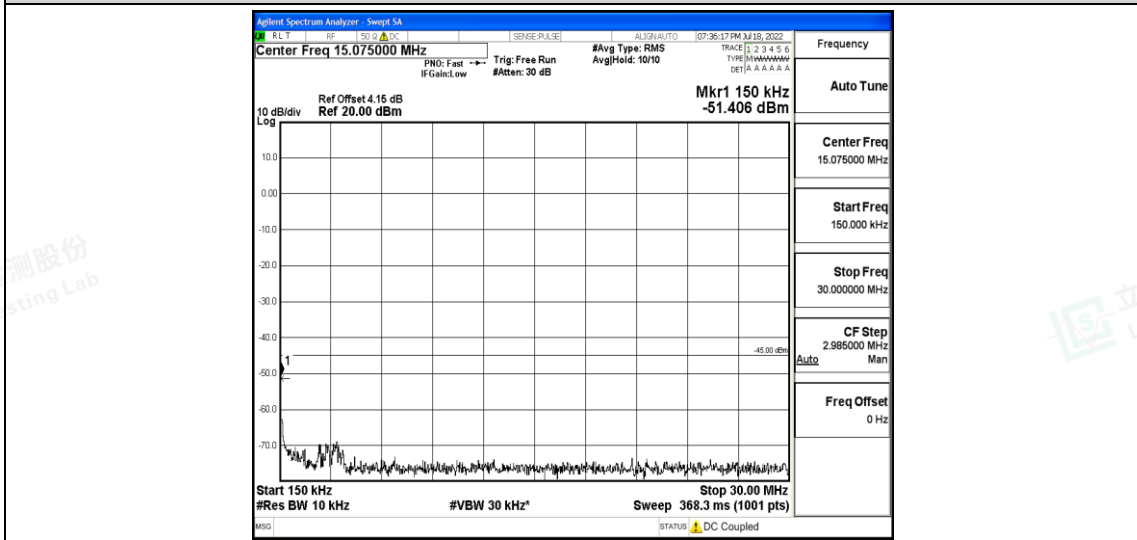

Band7-10MHz-QPSK-21400-1RB#0-Range2:0.15~30MHz

Band7-10MHz-QPSK-21400-1RB#0-Range3:30~1000MHz