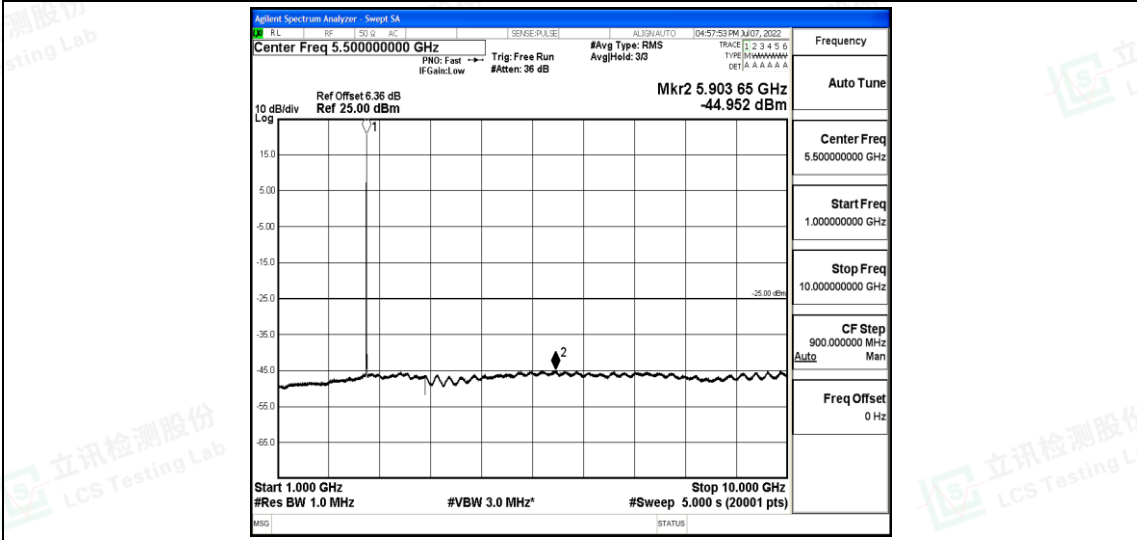

Band7-5MHz-16QAM-21425-1RB#0-Range4:1000~10000MHz

Band7-5MHz-16QAM-21425-1RB#0-Range5:10000~20000MHz

Band7-5MHz-16QAM-21425-1RB#0-Range6:20000~26500MHz

Band7-10MHz-QPSK-20800-1RB#0-Range1:0.009~0.15MHz

Shenzhen LCS Compliance Testing Laboratory Ltd.
 Add: 101, 201 Bldg A & 301 Bldg C, Juji Industrial Park Yabianxueziwei, Shajing Street, Baoan District, Shenzhen, 518000, China
 Tel: +(86) 0755-82591330 | E-mail: webmaster@lcs-cert.com | Web: www.lcs-cert.com
 Scan code to check authenticity