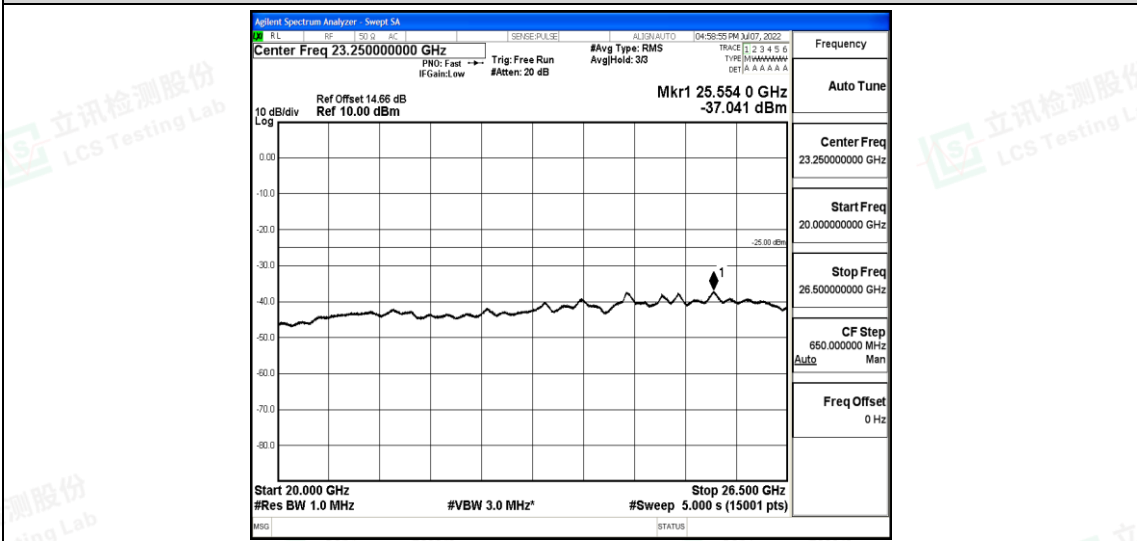

Band7-5MHz-16QAM-21425-1RB#0-Range4:1000~10000MHz

Band7-5MHz-16QAM-21425-1RB#0-Range5:10000~20000MHz

Band7-5MHz-16QAM-21425-1RB#0-Range6:20000~26500MHz

Band7-10MHz-QPSK-20800-1RB#0-Range1:0.009~0.15MHz

Shenzhen LCS Compliance Testing Laboratory Ltd.
 Add: 101, 201 Bldg A & 301 Bldg C, Juji Industrial Park Yabianxueziwei, Shajing Street, Baoan District, Shenzhen, 518000, China
 Tel: +(86) 0755-82591330 | E-mail: webmaster@lcs-cert.com | Web: www.lcs-cert.com
 Scan code to check authenticity