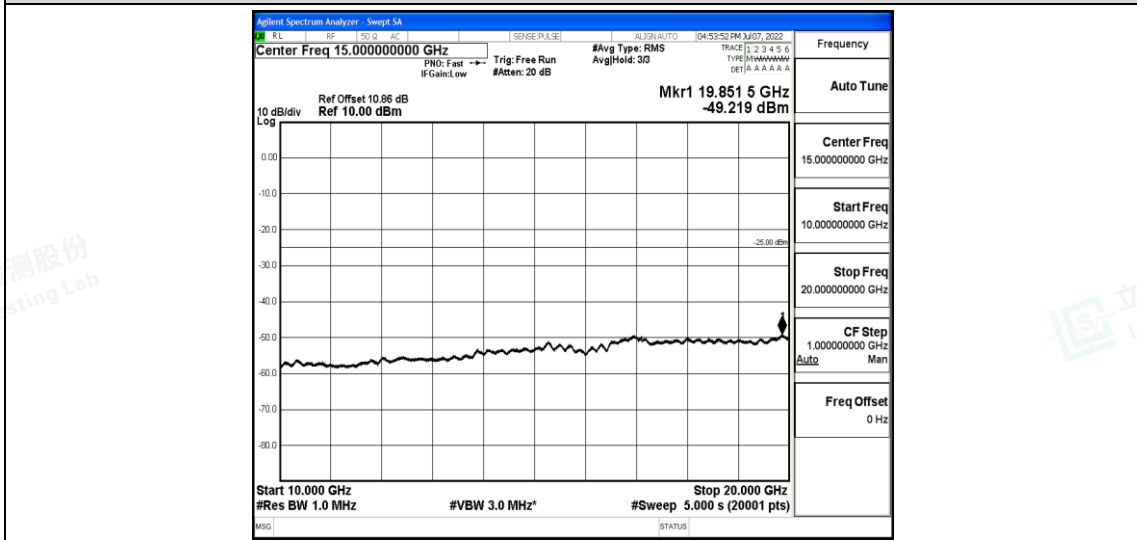

Band7-5MHz-16QAM-21100-1RB#0-Range5:10000~20000MHz

Band7-5MHz-16QAM-21100-1RB#0-Range6:20000~26500MHz