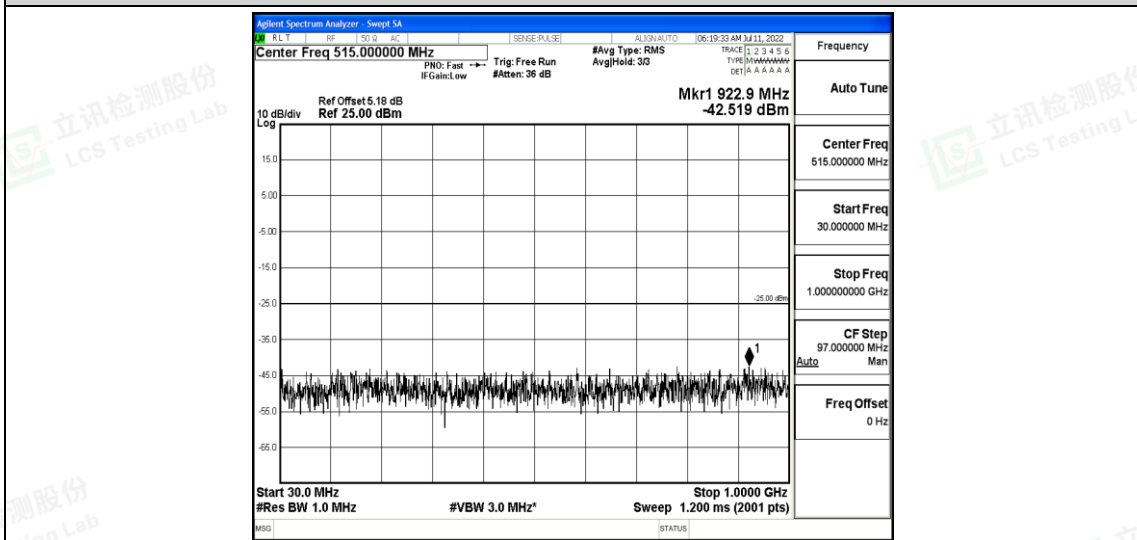

Band7-15MHz-QPSK-21100-1RB#0-Range3:30~1000MHz

Band7-15MHz-QPSK-21100-1RB#0-Range4:1000~10000MHz

Shenzhen LCS Compliance Testing Laboratory Ltd.
Add: 101, 201 Bldg A & 301 Bldg C, Juji Industrial Park Yabianxueziwei, Shajing Street, Baoan District, Shenzhen, 518000, China
Tel: +(86) 0755-82591330 | E-mail: webmaster@lcs-cert.com | Web: www.lcs-cert.com
Scan code to check authenticity