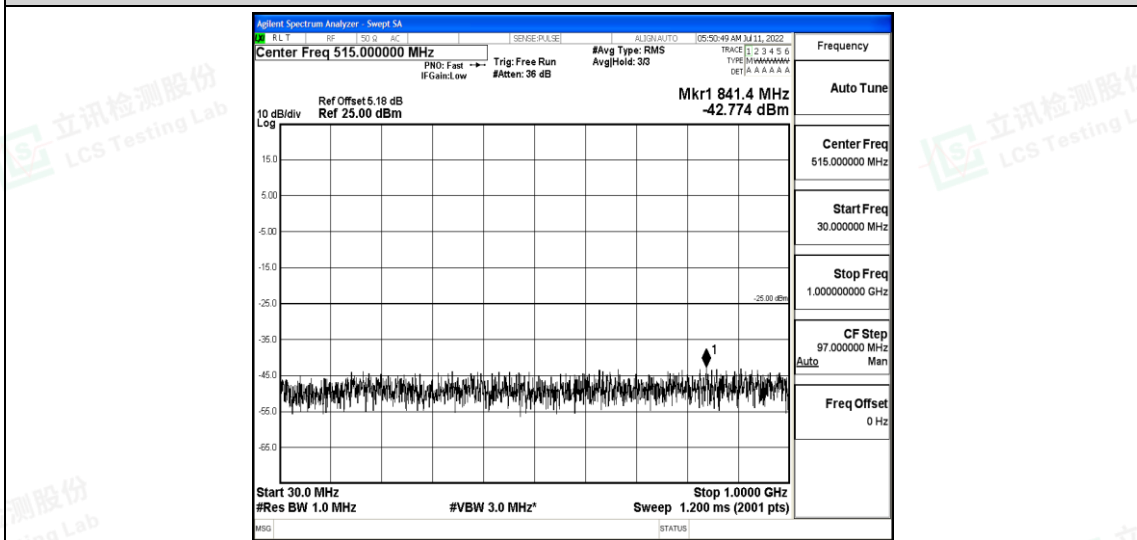

Band7-10MHz-16QAM-21100-1RB#0-Range3:30~1000MHz

Band7-10MHz-16QAM-21100-1RB#0-Range4:1000~10000MHz