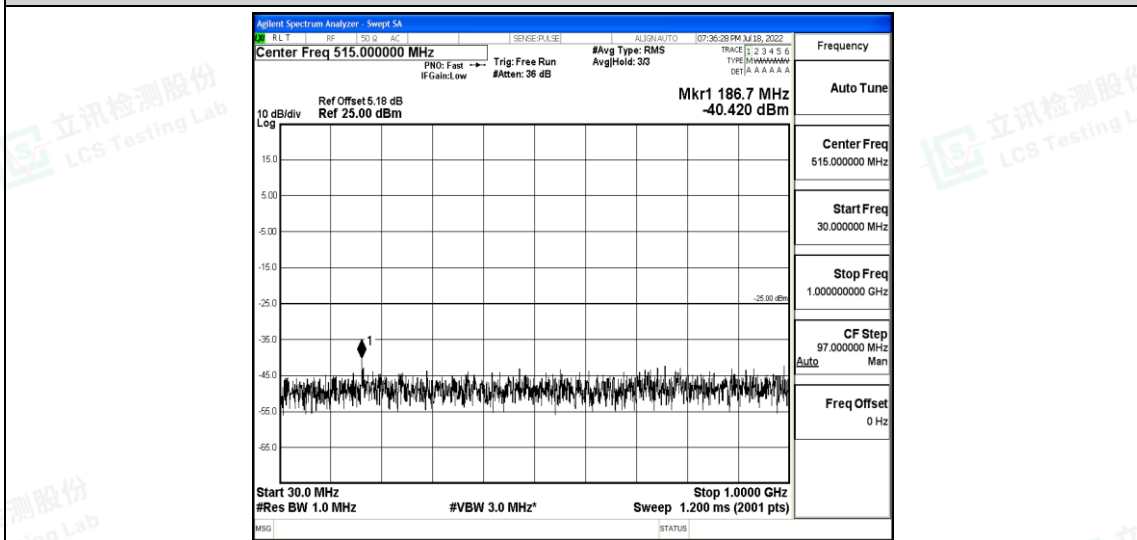

Band7-10MHz-QPSK-21400-1RB#0-Range3:30~1000MHz

Band7-10MHz-QPSK-21400-1RB#0-Range4:1000~10000MHz