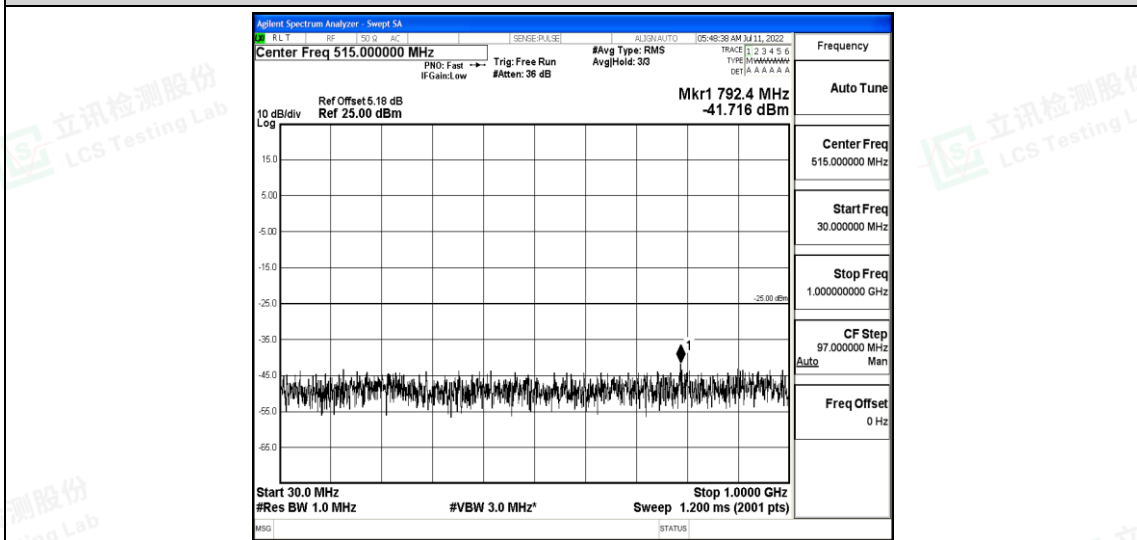

Band7-10MHz-QPSK-21100-1RB#0-Range1:0.009~0.15MHz

Band7-10MHz-QPSK-21100-1RB#0-Range2:0.15~30MHz

Band7-10MHz-QPSK-21100-1RB#0-Range3:30~1000MHz

Band7-10MHz-QPSK-21100-1RB#0-Range4:1000~10000MHz

Shenzhen LCS Compliance Testing Laboratory Ltd.
 Add: 101, 201 Bldg A & 301 Bldg C, Juji Industrial Park Yabianxueziwei, Shajing Street, Baoan District, Shenzhen, 518000, China
 Tel: +(86) 0755-82591330 | E-mail: webmaster@lcs-cert.com | Web: www.lcs-cert.com
 Scan code to check authenticity