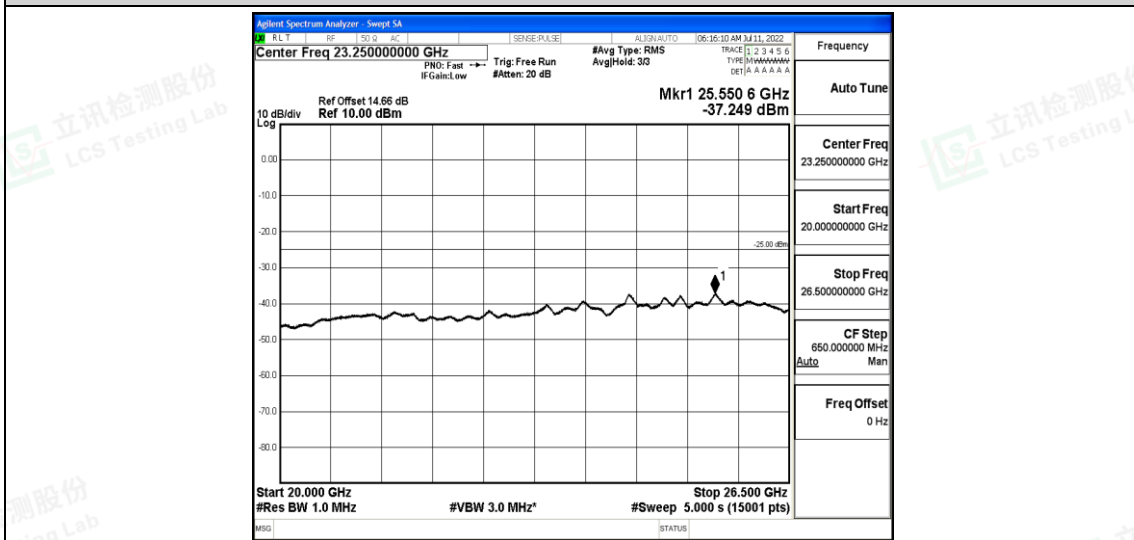

Band7-15MHz-QPSK-20825-1RB#0-Range6:20000~26500MHz

Band7-15MHz-QPSK-21100-1RB#0-Range1:0.009~0.15MHz

Shenzhen LCS Compliance Testing Laboratory Ltd.
Add: 101, 201 Bldg A & 301 Bldg C, Juji Industrial Park Yabianxueziwei, Shajing Street, Baoan District, Shenzhen, 518000, China
Tel: +(86) 0755-82591330 | E-mail: webmaster@lcs-cert.com | Web: www.lcs-cert.com
Scan code to check authenticity