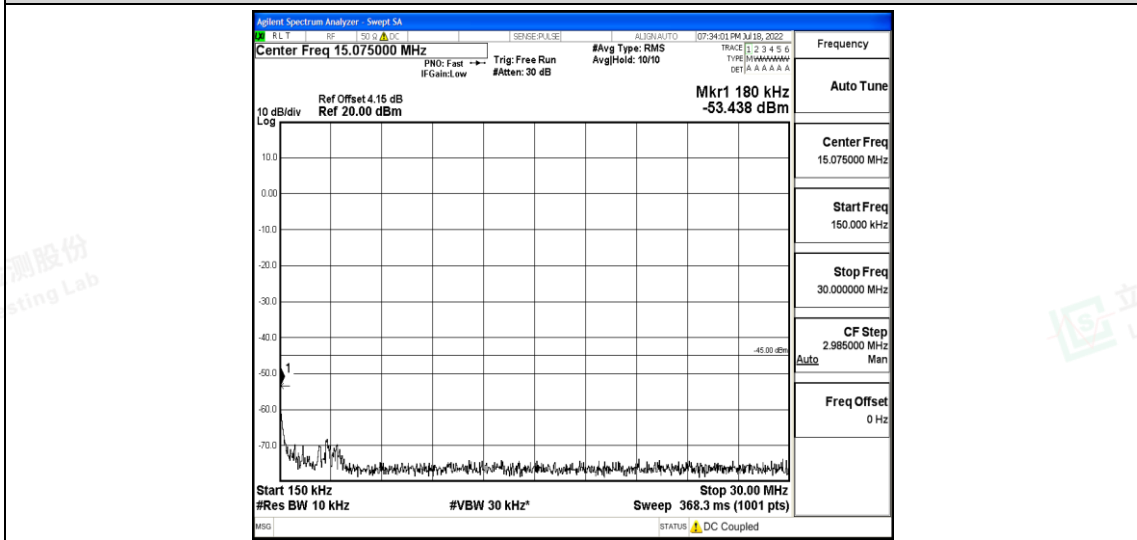

Band7-10MHz-QPSK-20800-1RB#0-Range2:0.15~30MHz

Band7-10MHz-QPSK-20800-1RB#0-Range3:30~1000MHz