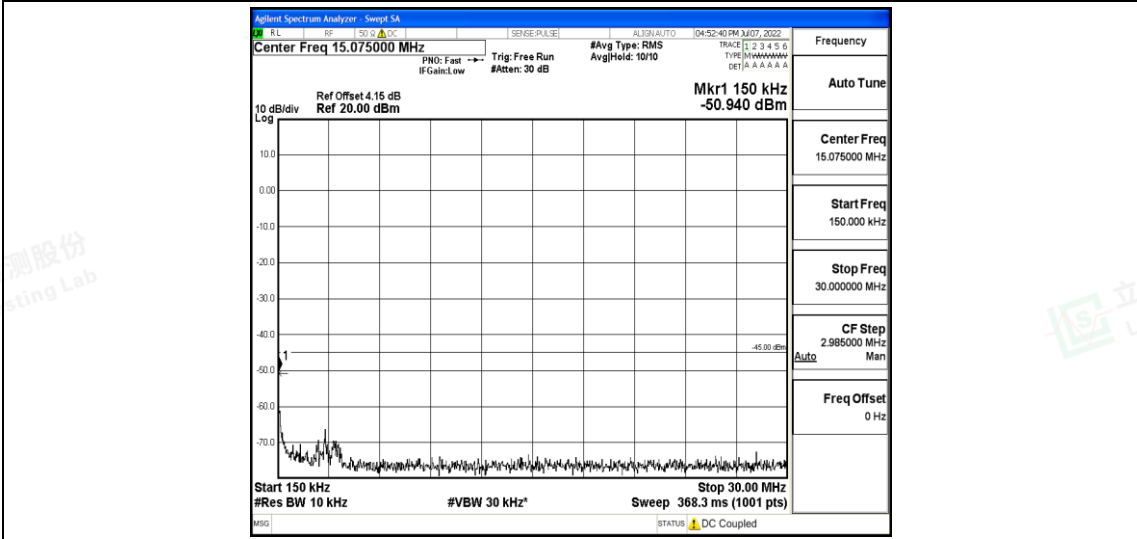

Band7-5MHz-16QAM-21100-1RB#0-Range2:0.15~30MHz

Band7-5MHz-16QAM-21100-1RB#0-Range3:30~1000MHz