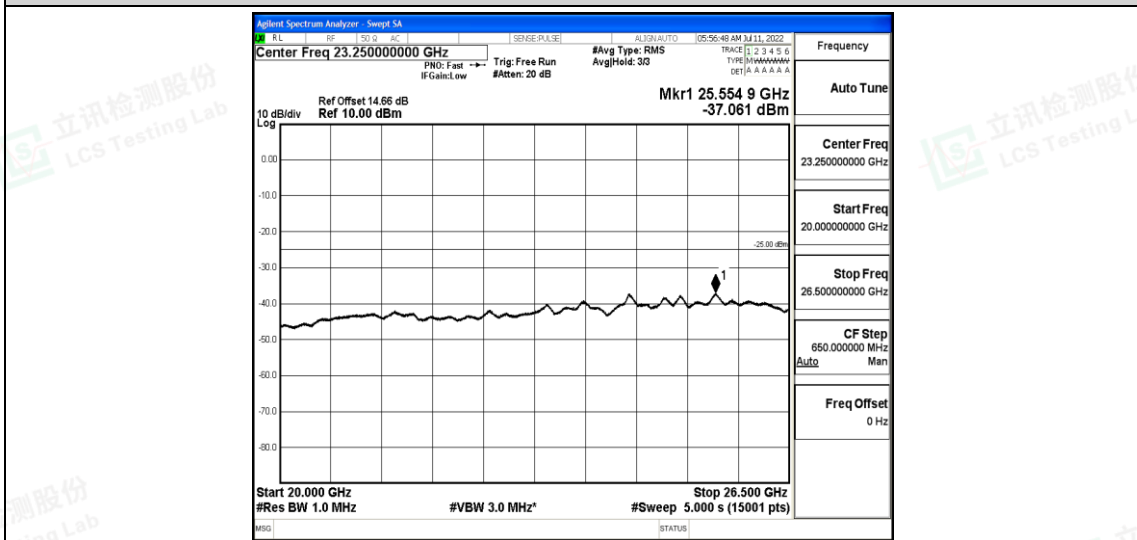

Band7-10MHz-16QAM-21400-1RB#0-Range6:20000~26500MHz

Band7-15MHz-QPSK-20825-1RB#0-Range1:0.009~0.15MHz