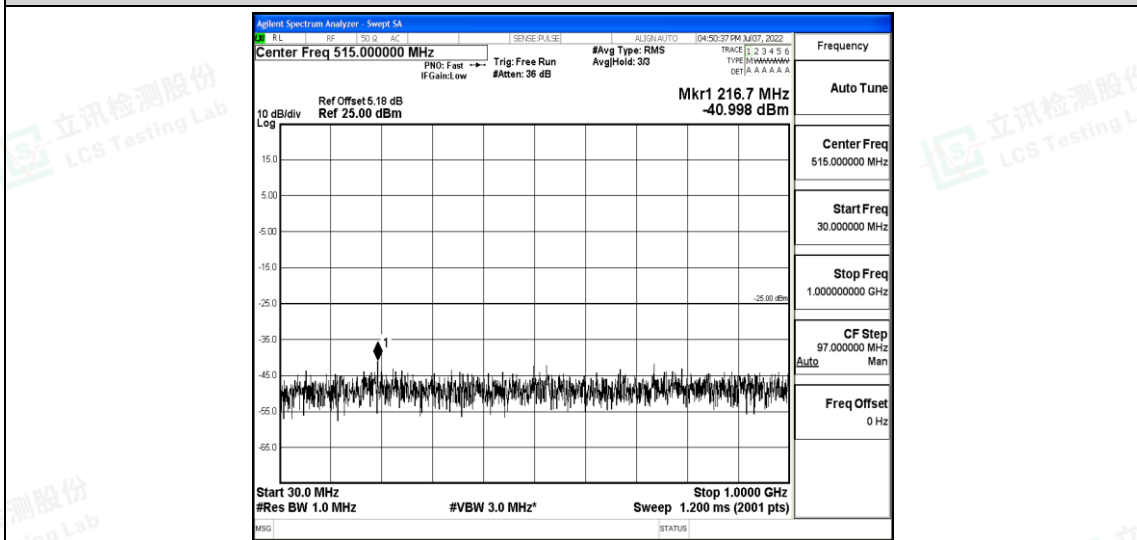

Band7-5MHz-QPSK-21100-1RB#0-Range3:30~1000MHz

Band7-5MHz-QPSK-21100-1RB#0-Range4:1000~10000MHz