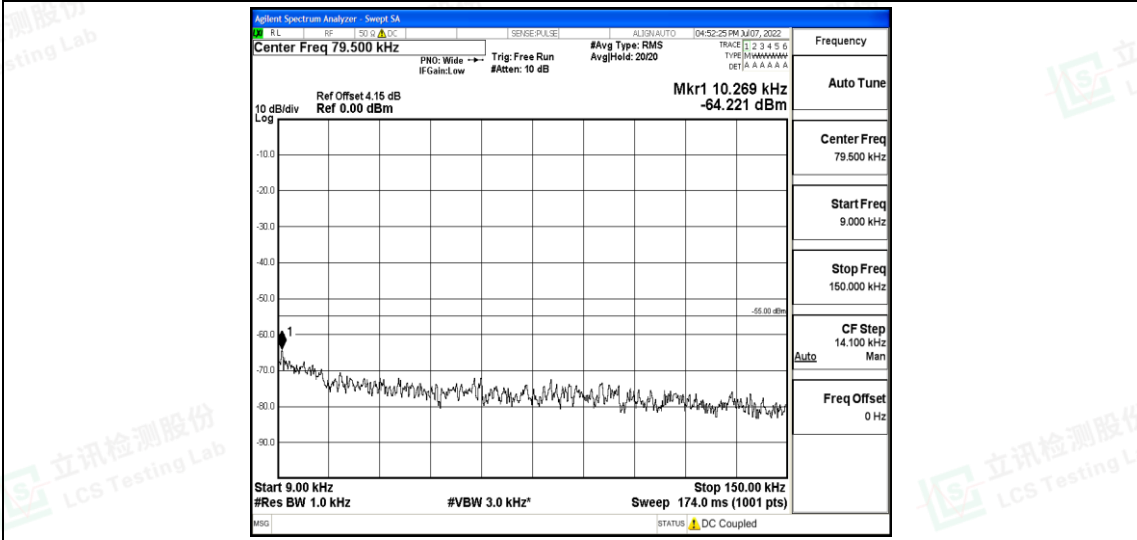

Band7-5MHz-16QAM-20775-1RB#0-Range5:10000~20000MHz

Band7-5MHz-16QAM-20775-1RB#0-Range6:20000~26500MHz

Band7-5MHz-16QAM-21100-1RB#0-Range1:0.009~0.15MHz

Shenzhen LCS Compliance Testing Laboratory Ltd.
 Add: 101, 201 Bldg A & 301 Bldg C, Juji Industrial Park Yabianxueziwei, Shajing Street, Baoan District, Shenzhen, 518000, China
 Tel: +(86) 0755-82591330 | E-mail: webmaster@lcs-cert.com | Web: www.lcs-cert.com
 Scan code to check authenticity