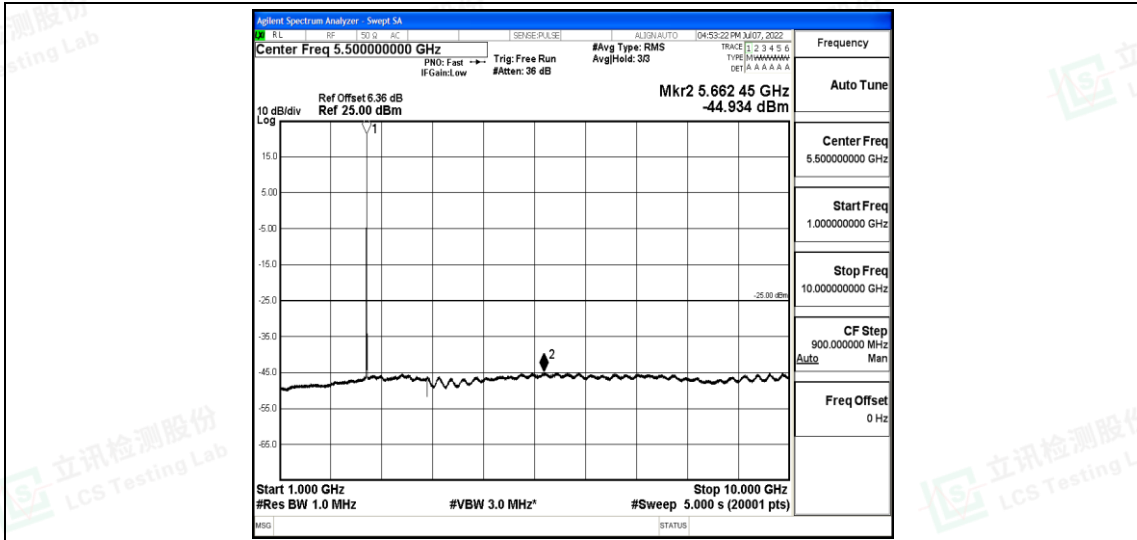

Band7-5MHz-16QAM-21100-1RB#0-Range2:0.15~30MHz

Band7-5MHz-16QAM-21100-1RB#0-Range3:30~1000MHz

Band7-5MHz-16QAM-21100-1RB#0-Range4:1000~10000MHz

Shenzhen LCS Compliance Testing Laboratory Ltd.
 Add: 101, 201 Bldg A & 301 Bldg C, Juji Industrial Park Yabianxueziwei, Shajing Street, Baoan District, Shenzhen, 518000, China
 Tel: +(86) 0755-82591330 | E-mail: webmaster@lcs-cert.com | Web: www.lcs-cert.com
 Scan code to check authenticity