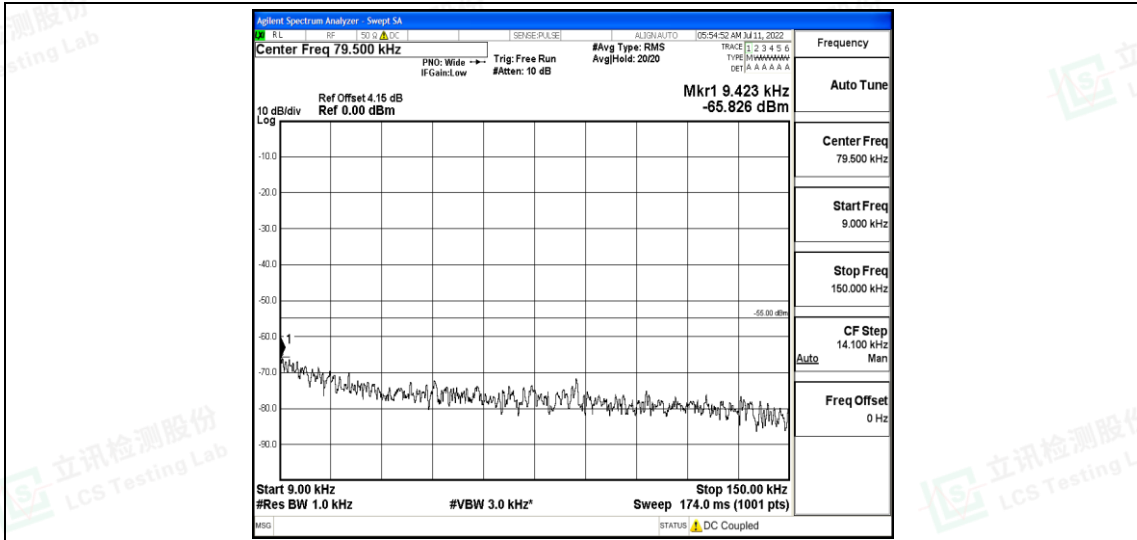

Band7-10MHz-16QAM-21400-1RB#0-Range1:0.009~0.15MHz

Band7-10MHz-16QAM-21400-1RB#0-Range2:0.15~30MHz