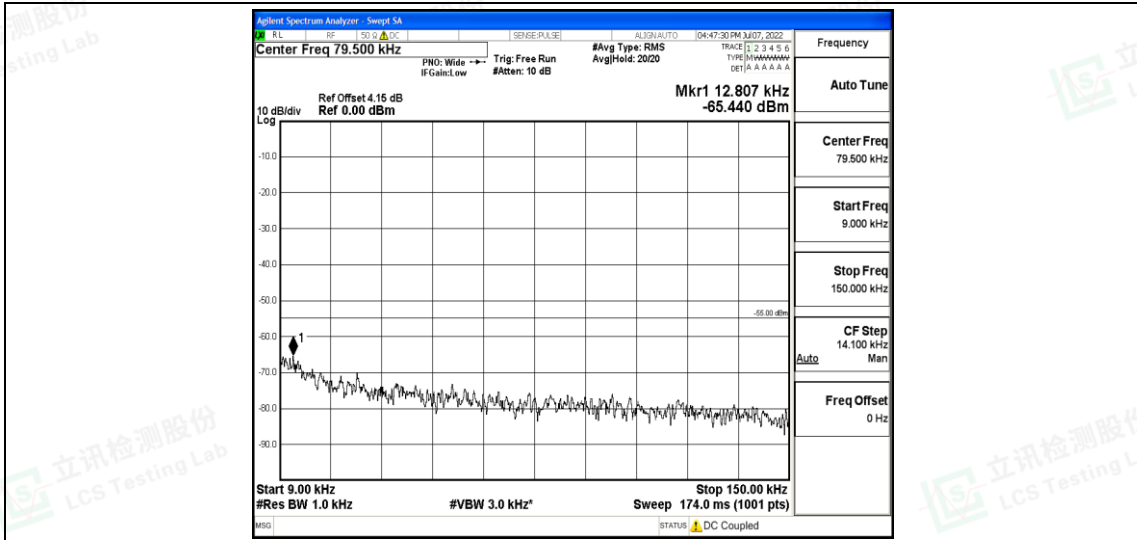

Band7-5MHz-16QAM-20775-1RB#0-Range1:0.009~0.15MHz

Band7-5MHz-16QAM-20775-1RB#0-Range2:0.15~30MHz