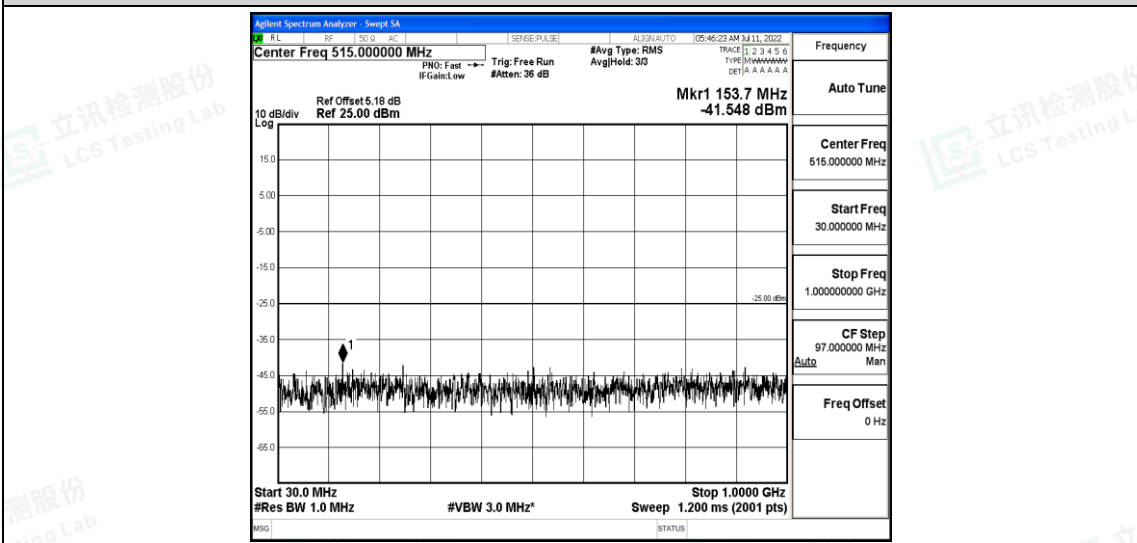

Band7-10MHz-16QAM-20800-1RB#0-Range3:30~1000MHz

Band7-10MHz-16QAM-20800-1RB#0-Range4:1000~10000MHz