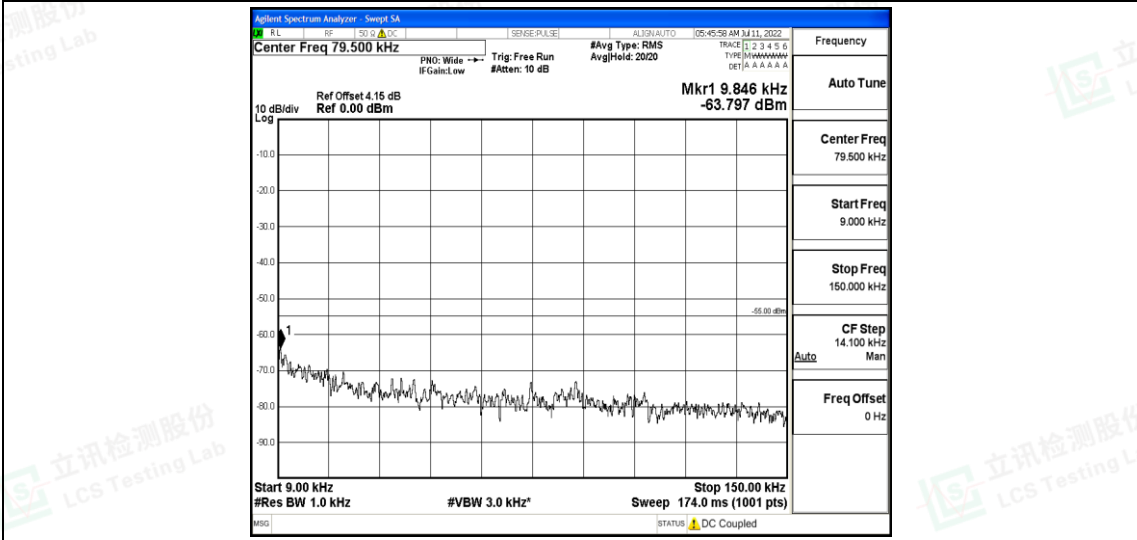

Band7-10MHz-16QAM-20800-1RB#0-Range1:0.009~0.15MHz

Band7-10MHz-16QAM-20800-1RB#0-Range2:0.15~30MHz