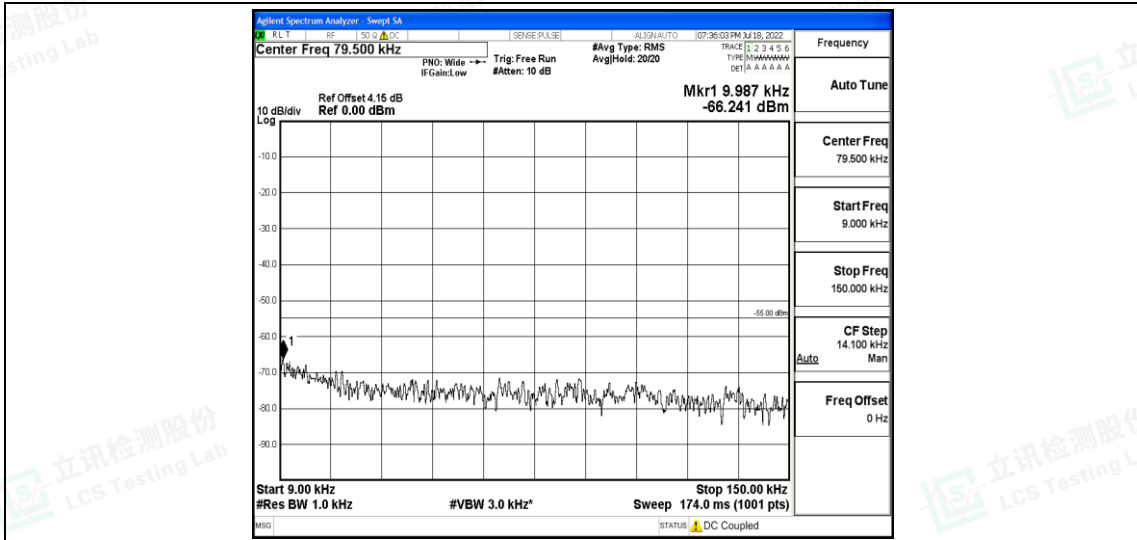

Band7-10MHz-QPSK-21100-1RB#0-Range5:10000~20000MHz

Band7-10MHz-QPSK-21100-1RB#0-Range6:20000~26500MHz

Band7-10MHz-QPSK-21400-1RB#0-Range1:0.009~0.15MHz

Shenzhen LCS Compliance Testing Laboratory Ltd.
 Add: 101, 201 Bldg A & 301 Bldg C, Juji Industrial Park Yabianxueziwei, Shajing Street, Baoan District, Shenzhen, 518000, China
 Tel: +(86) 0755-82591330 | E-mail: webmaster@lcs-cert.com | Web: www.lcs-cert.com
 Scan code to check authenticity