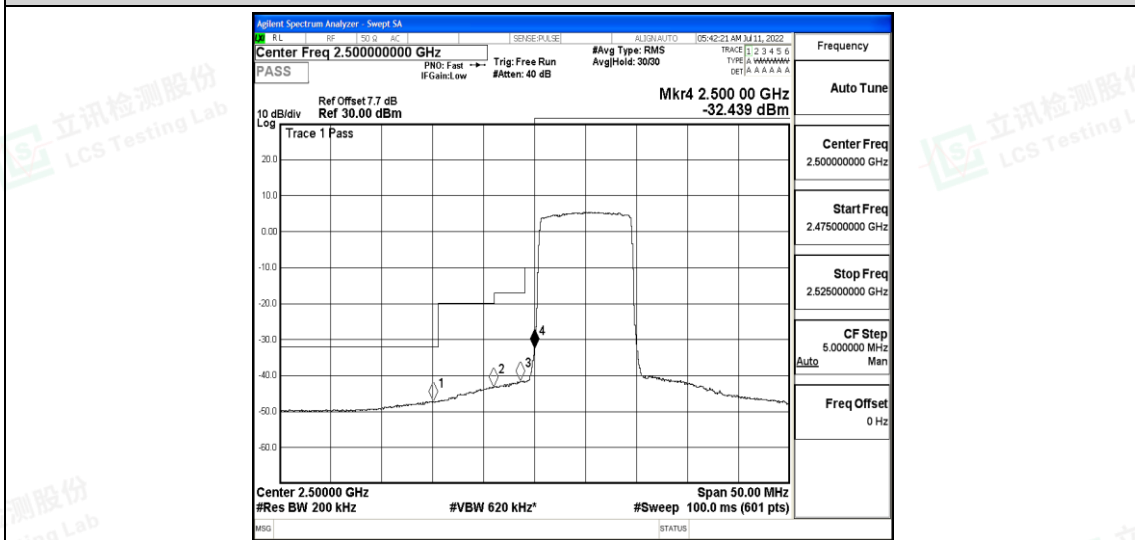

Band7-5MHz-16QAM-20775-25RB#0

Band7-5MHz-16QAM-21425-25RB#0

Band7-10MHz-QPSK-20800-50RB#0

Band7-10MHz-QPSK-21400-50RB#0

Band7-10MHz-16QAM-20800-50RB#0

Band7-10MHz-16QAM-21400-50RB#0

Shenzhen LCS Compliance Testing Laboratory Ltd.  
 Add: 101, 201 Bldg A & 301 Bldg C, Juji Industrial Park Yabianxueziwei, Shajing Street, Baoan District, Shenzhen, 518000, China  
 Tel: +(86) 0755-82591330 | E-mail: webmaster@lcs-cert.com | Web: www.lcs-cert.com  
 Scan code to check authenticity