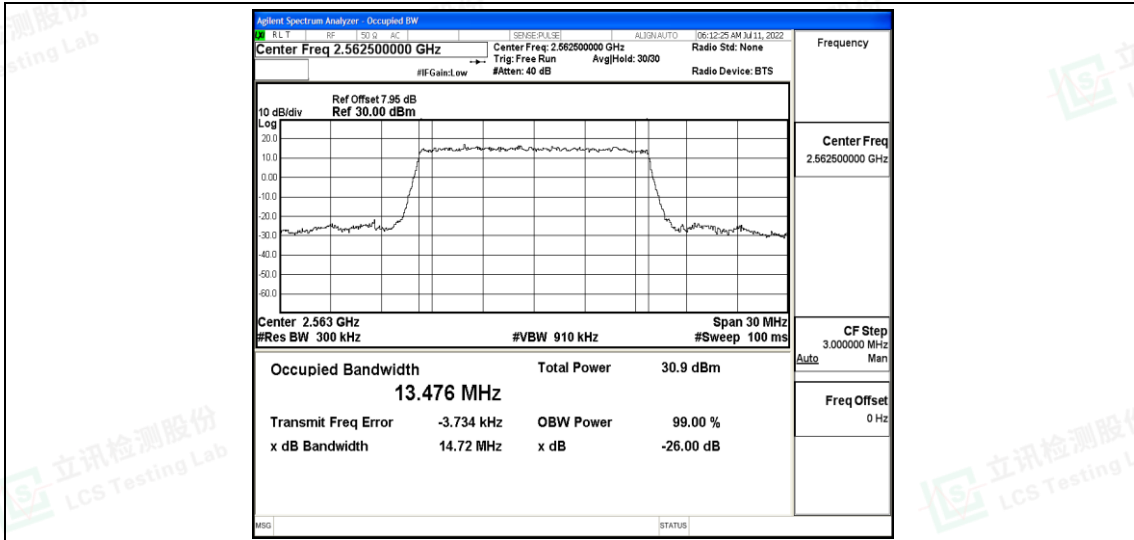

Band7-15MHz-16QAM-21375-75RB#0