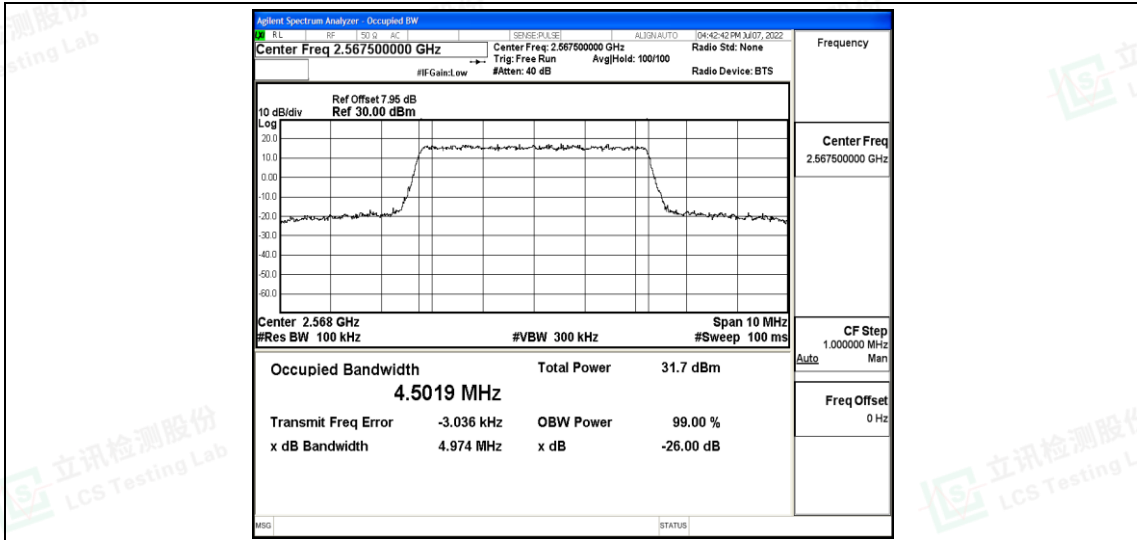

Band7-5MHz-16QAM-20775-25RB#0

Band7-5MHz-16QAM-21100-25RB#0

Band7-5MHz-16QAM-21425-25RB#0