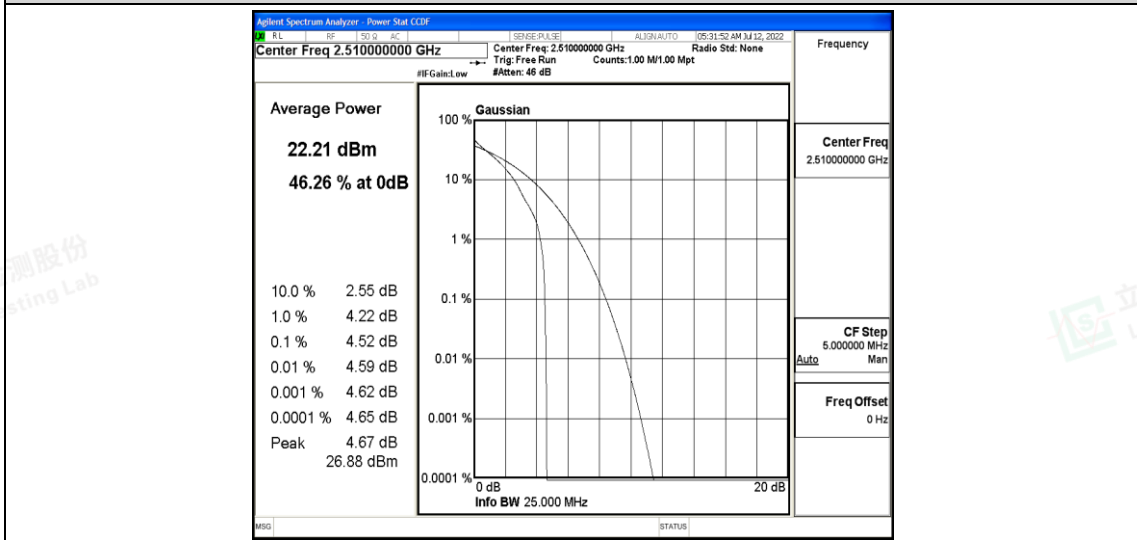

Band7-20MHz-QPSK-20850-1RB#0