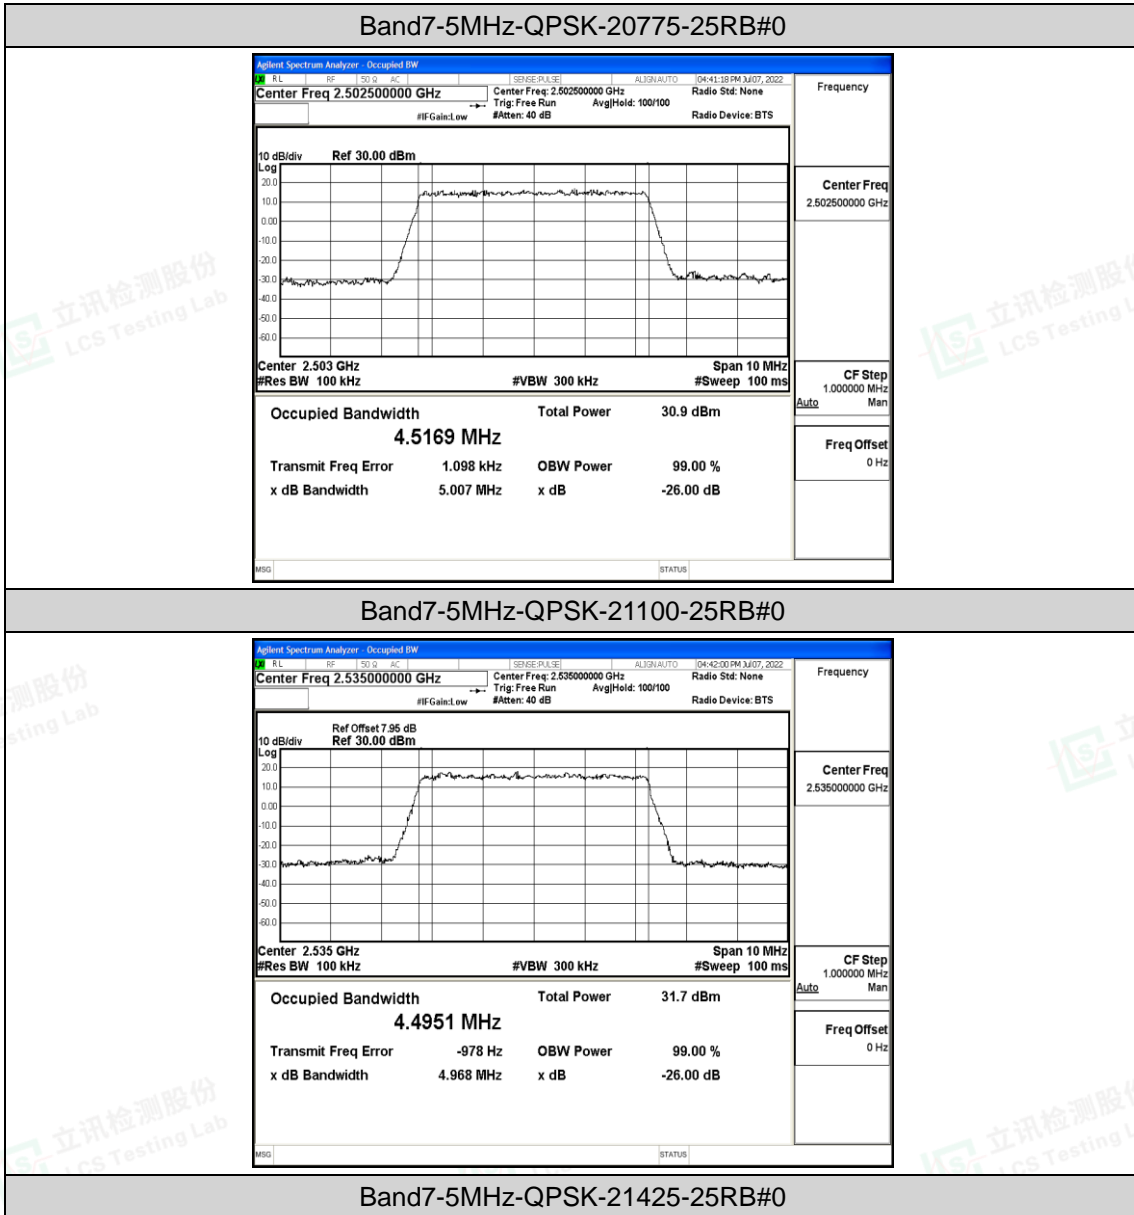

Test Graphs