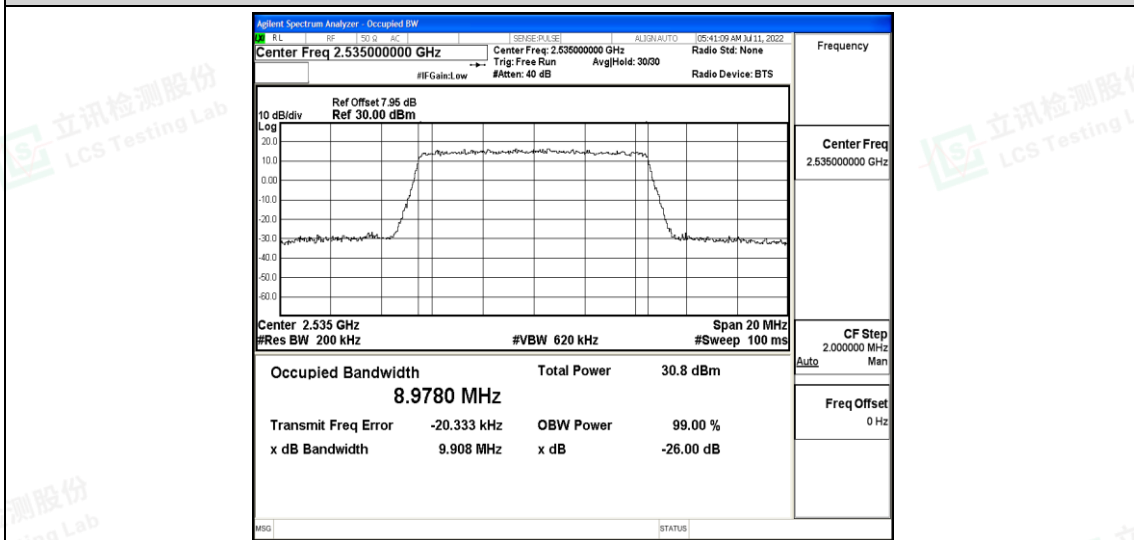

Band7-10MHz-16QAM-21100-50RB#0