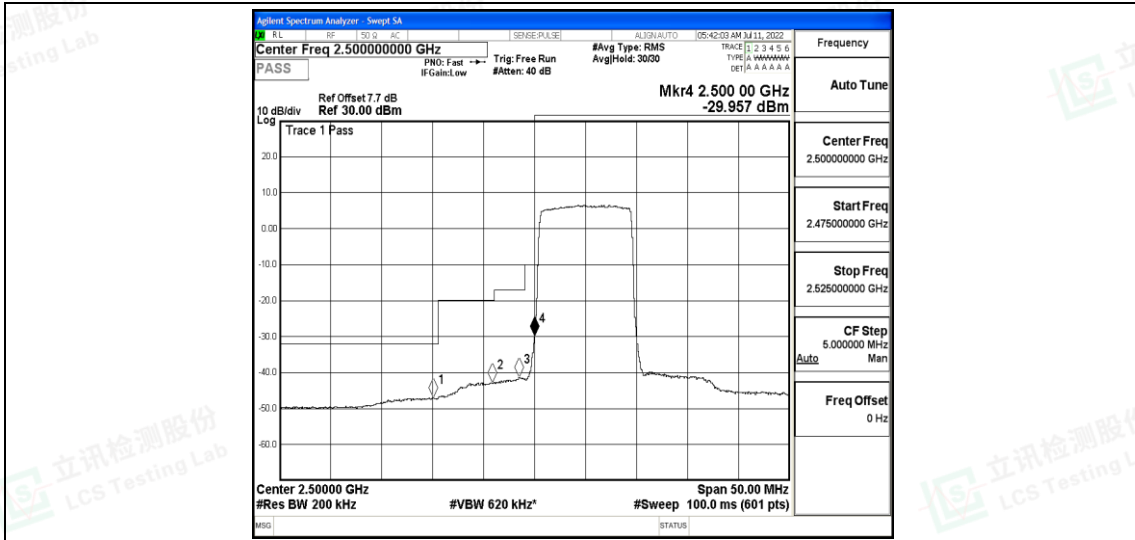

Band7-5MHz-16QAM-20775-25RB#0

Band7-5MHz-16QAM-21425-25RB#0

Band7-10MHz-QPSK-20800-50RB#0

Band7-10MHz-QPSK-21400-50RB#0

Band7-10MHz-16QAM-20800-50RB#0

Band7-10MHz-16QAM-21400-50RB#0

Shenzhen LCS Compliance Testing Laboratory Ltd.  
 Add: 101, 201 Bldg A & 301 Bldg C, Juji Industrial Park Yabianxueziwei, Shajing Street, Baoan District, Shenzhen, 518000, China  
 Tel: +(86) 0755-82591330 | E-mail: webmaster@lcs-cert.com | Web: www.lcs-cert.com  
 Scan code to check authenticity