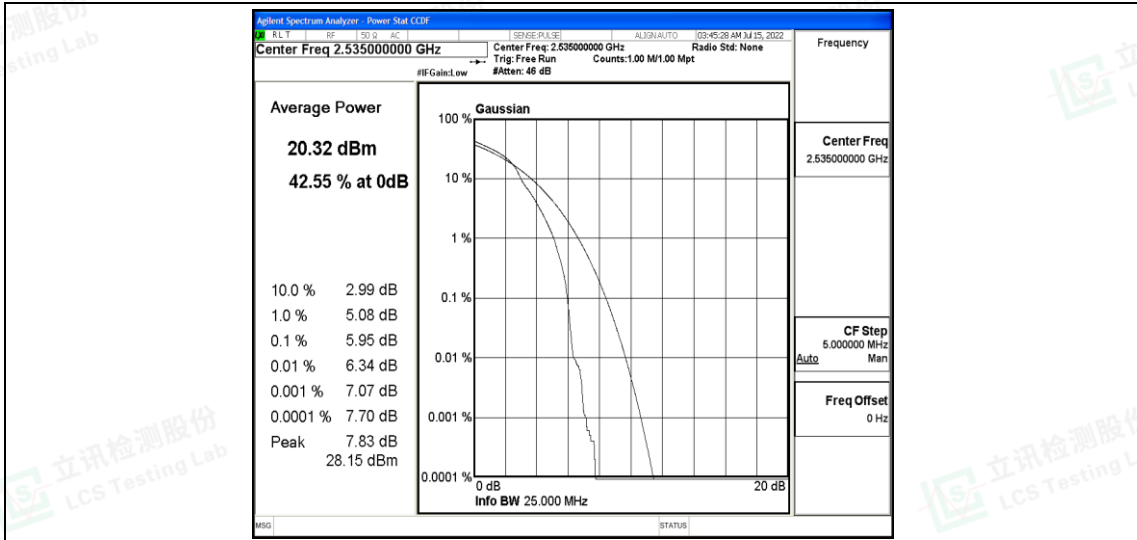

Band7-20MHz-16QAM-21100-1RB#0