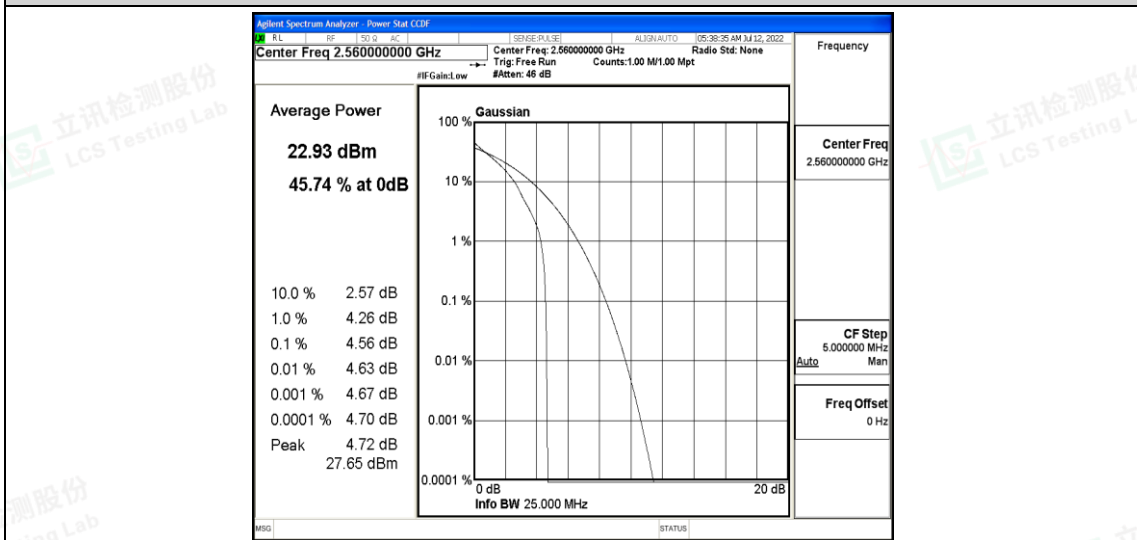

Band7-20MHz-QPSK-21350-1RB#0