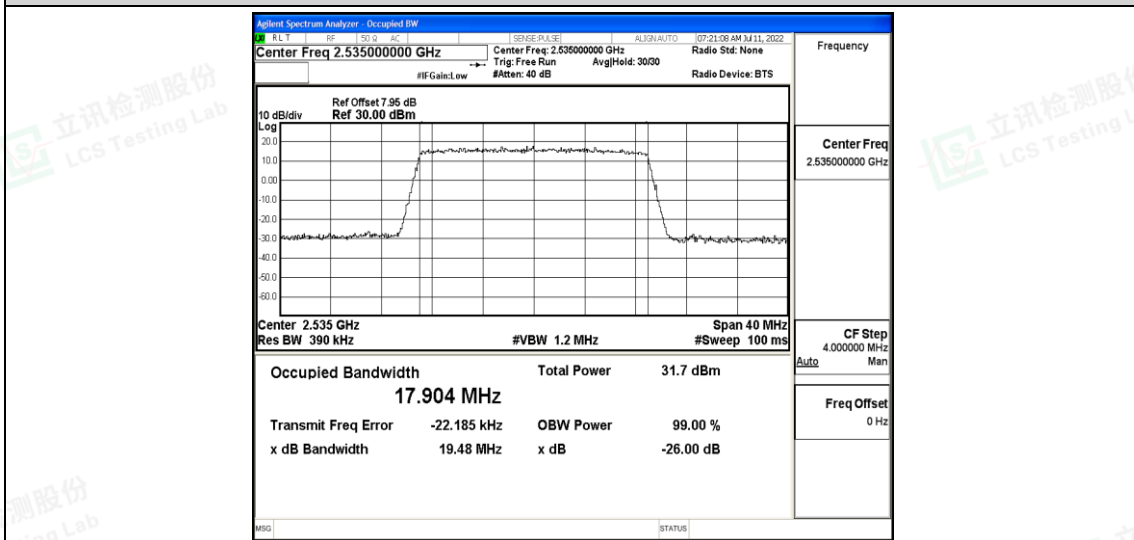

Band7-15MHz-16QAM-21100-75RB#0

Band7-15MHz-16QAM-21375-75RB#0

Band7-20MHz-QPSK-20850-100RB#0

Band7-20MHz-QPSK-21100-100RB#0

Band7-20MHz-QPSK-21350-100RB#0

Shenzhen LCS Compliance Testing Laboratory Ltd.  
 Add: 101, 201 Bldg A & 301 Bldg C, Juji Industrial Park Yabianxueziwei, Shajing Street, Baoan District, Shenzhen, 518000, China  
 Tel: +(86) 0755-82591330 | E-mail: webmaster@lcs-cert.com | Web: www.lcs-cert.com  
 Scan code to check authenticity