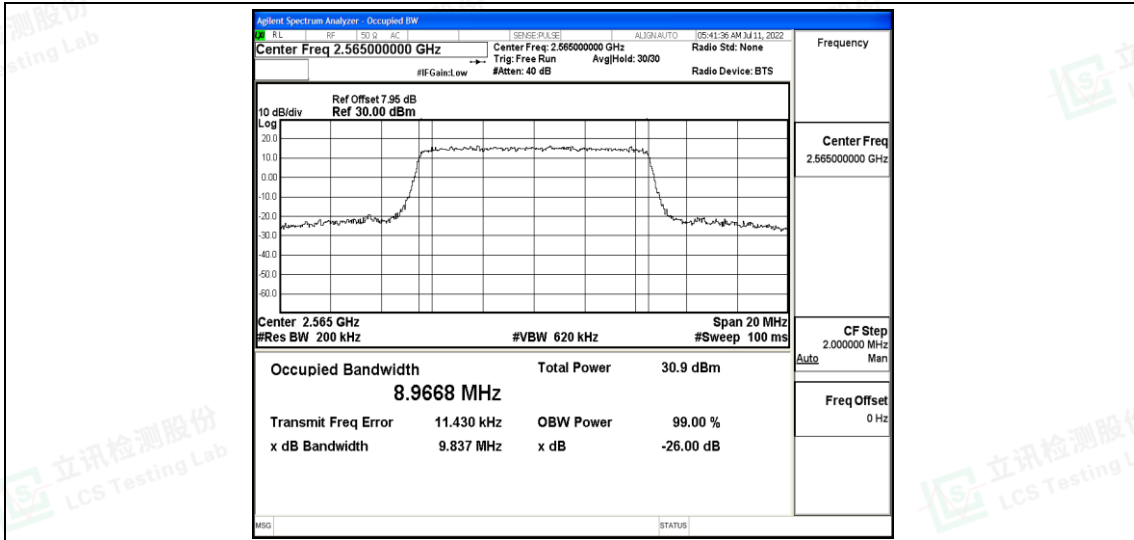

Band7-10MHz-16QAM-21400-50RB#0