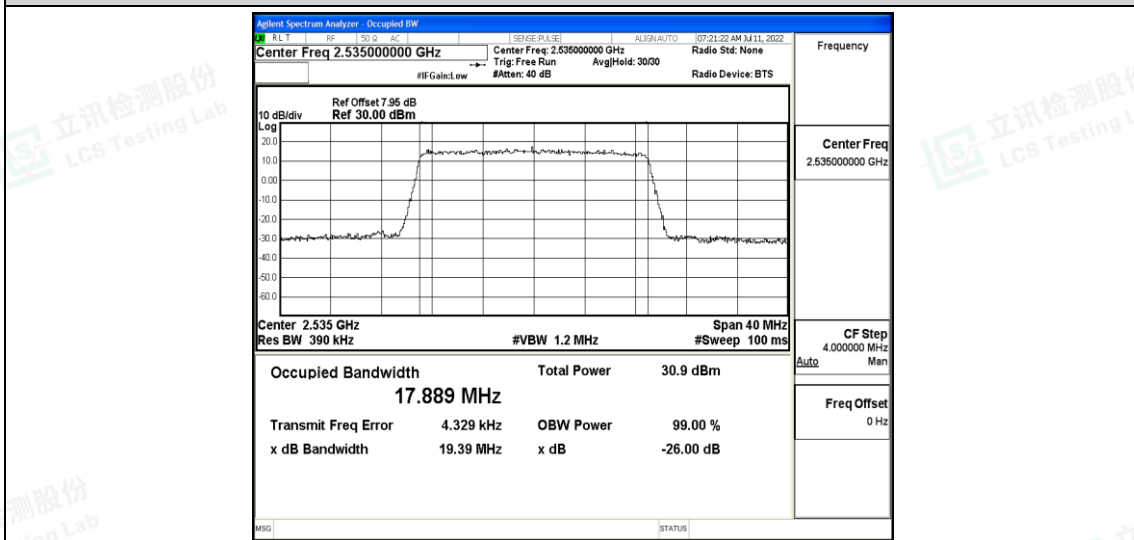

Band7-20MHz-16QAM-21100-100RB#0

Band7-20MHz-16QAM-21350-100RB#0

Shenzhen LCS Compliance Testing Laboratory Ltd.
Add: 101, 201 Bldg A & 301 Bldg C, Juji Industrial Park Yabianxueziwei, Shajing Street, Baoan District, Shenzhen, 518000, China
Tel: +(86) 0755-82591330 | E-mail: webmaster@lcs-cert.com | Web: www.lcs-cert.com
Scan code to check authenticity