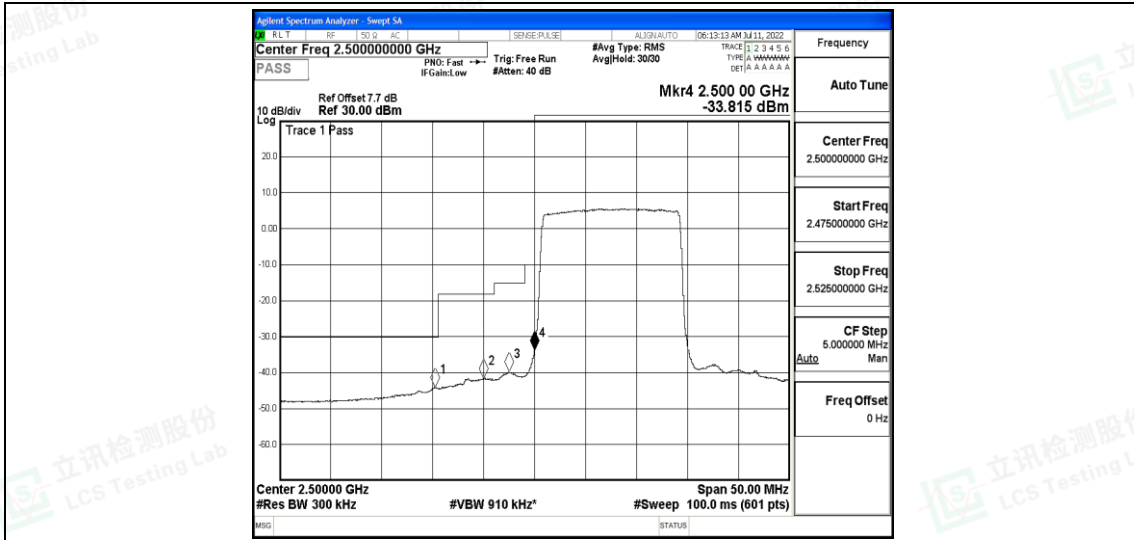

Band7-15MHz-QPSK-20825-75RB#0

Band7-15MHz-QPSK-21375-75RB#0

Band7-15MHz-16QAM-20825-75RB#0

Shenzhen LCS Compliance Testing Laboratory Ltd.  
 Add: 101, 201 Bldg A & 301 Bldg C, Juji Industrial Park Yabianxueziwei, Shajing Street, Baoan District, Shenzhen, 518000, China  
 Tel: +(86) 0755-82591330 | E-mail: webmaster@lcs-cert.com | Web: www.lcs-cert.com  
 Scan code to check authenticity