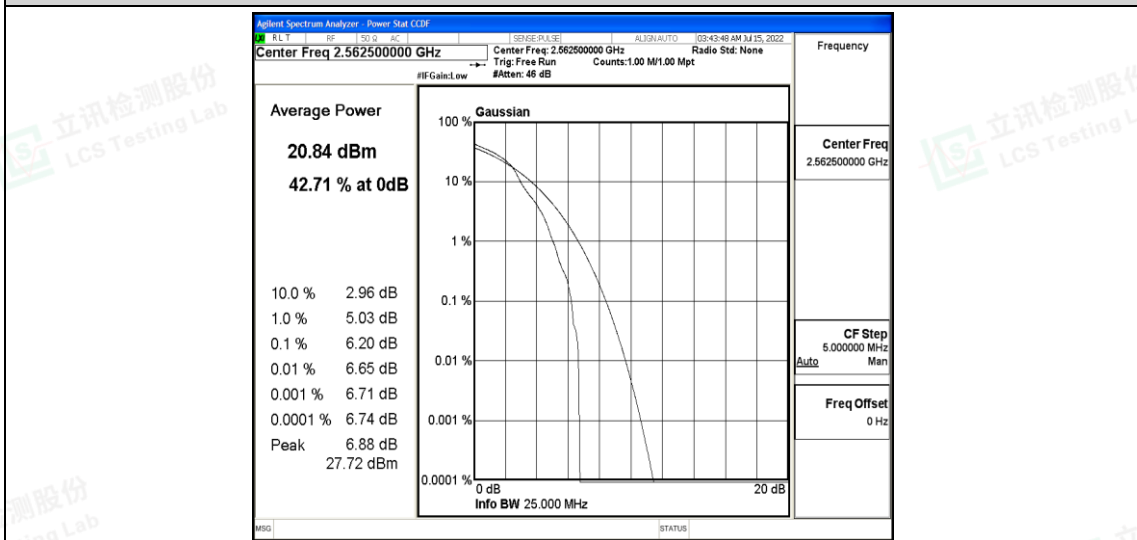

Band7-15MHz-16QAM-21375-1RB#0