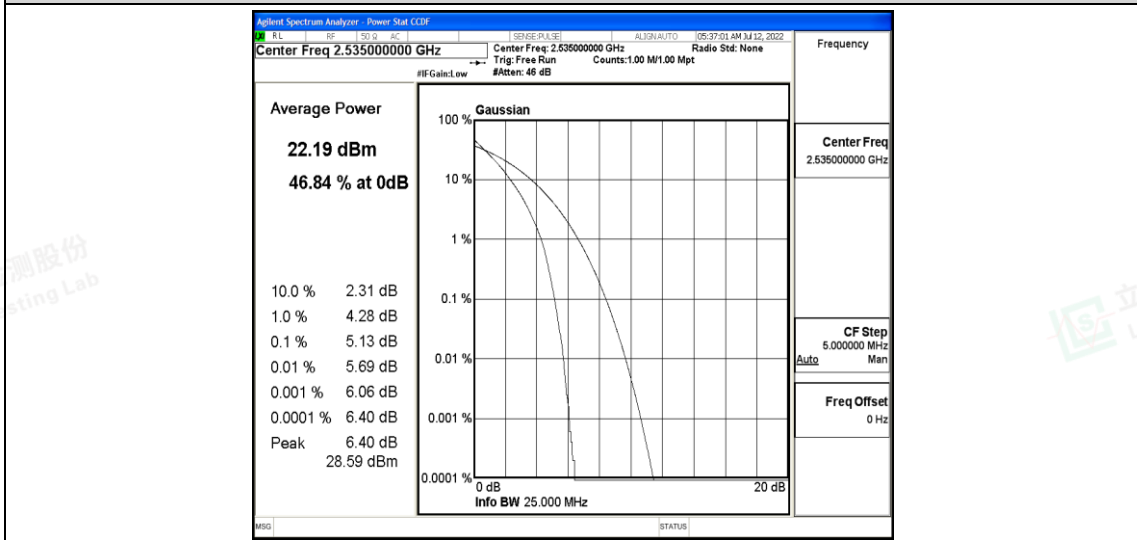

Band7-20MHz-QPSK-21100-100RB#0