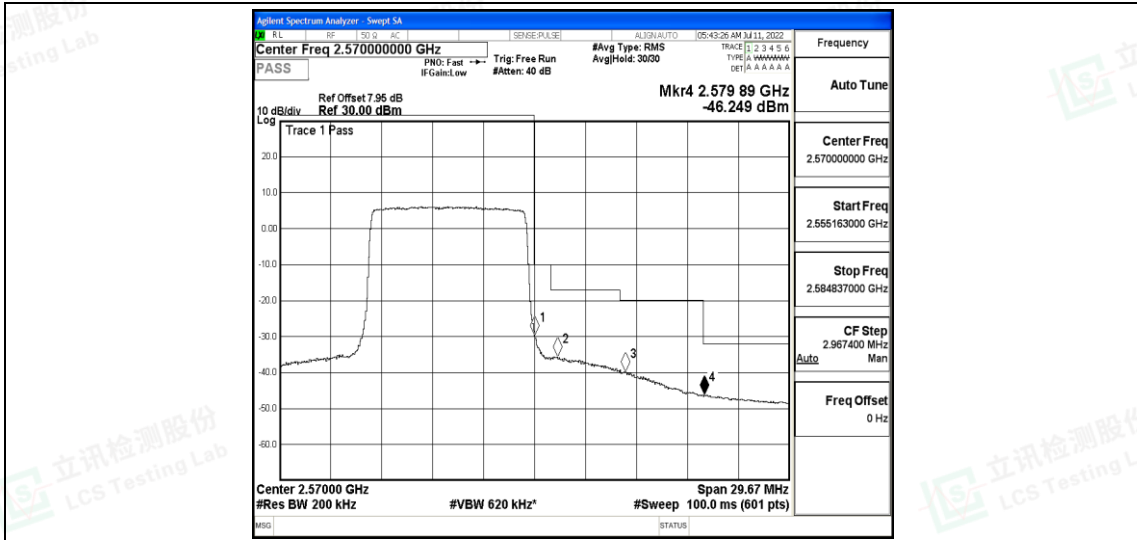

Band7-5MHz-16QAM-20775-25RB#0

Band7-5MHz-16QAM-21425-25RB#0

Band7-10MHz-QPSK-20800-50RB#0

Band7-10MHz-QPSK-21400-50RB#0

Band7-10MHz-16QAM-20800-50RB#0

Band7-10MHz-16QAM-21400-50RB#0

Shenzhen LCS Compliance Testing Laboratory Ltd.  
 Add: 101, 201 Bldg A & 301 Bldg C, Juji Industrial Park Yabianxueziwei, Shajing Street, Baoan District, Shenzhen, 518000, China  
 Tel: +(86) 0755-82591330 | E-mail: webmaster@lcs-cert.com | Web: www.lcs-cert.com  
 Scan code to check authenticity