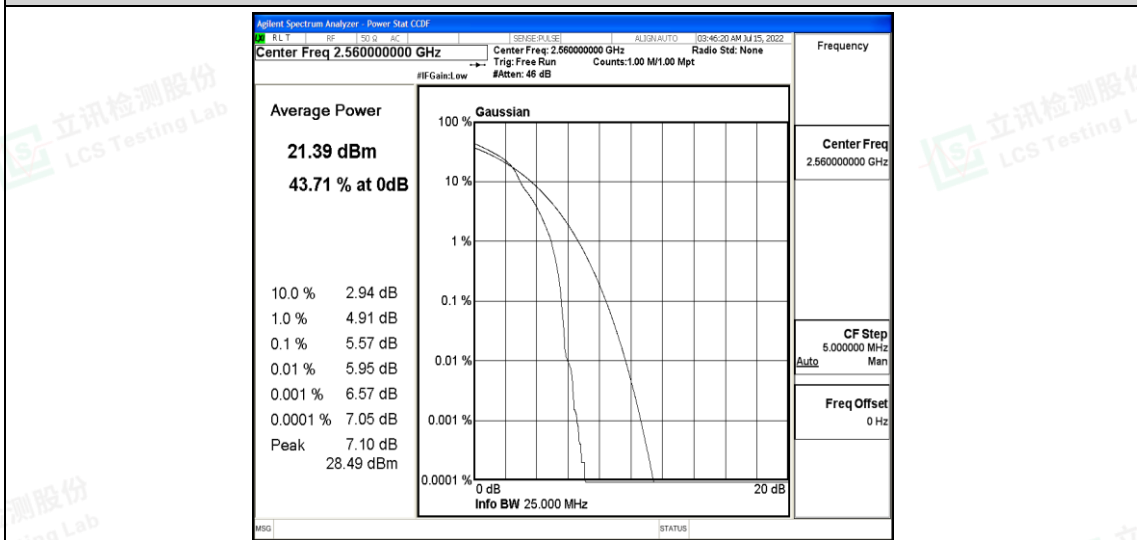

Band7-20MHz-16QAM-21350-1RB#0