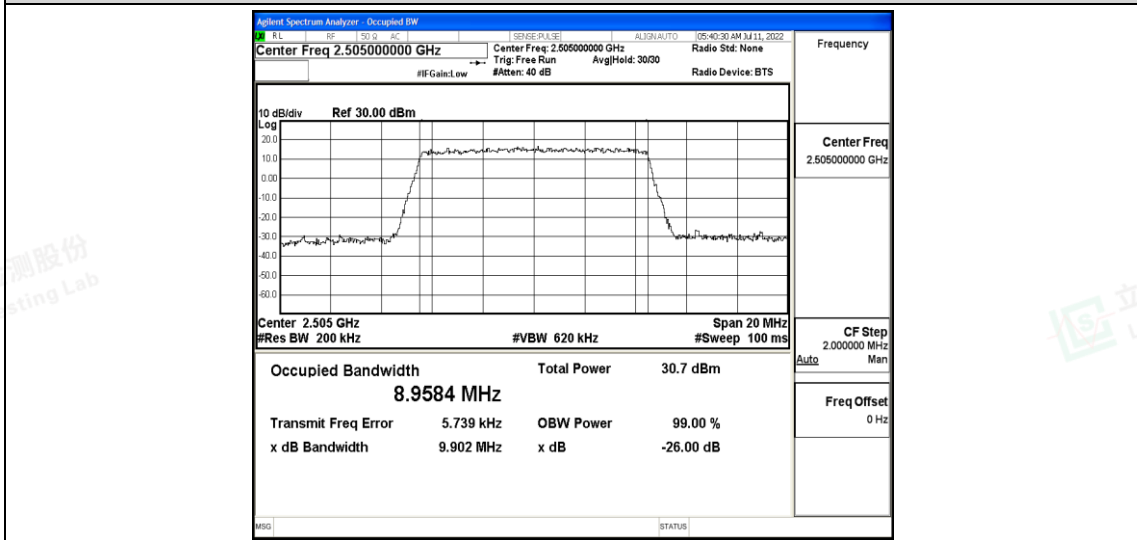

### Test Graphs

Band7-5MHz-16QAM-20775-25RB#0

Band7-5MHz-16QAM-21100-25RB#0

Band7-5MHz-16QAM-21425-25RB#0

Band7-10MHz-QPSK-20800-50RB#0

Band7-10MHz-QPSK-21100-50RB#0

Band7-10MHz-QPSK-21400-50RB#0

Shenzhen LCS Compliance Testing Laboratory Ltd.  
 Add: 101, 201 Bldg A & 301 Bldg C, Juji Industrial Park Yabianxueziwei, Shajing Street, Baoan District, Shenzhen, 518000, China  
 Tel: +(86) 0755-82591330 | E-mail: webmaster@lcs-cert.com | Web: www.lcs-cert.com  
 Scan code to check authenticity