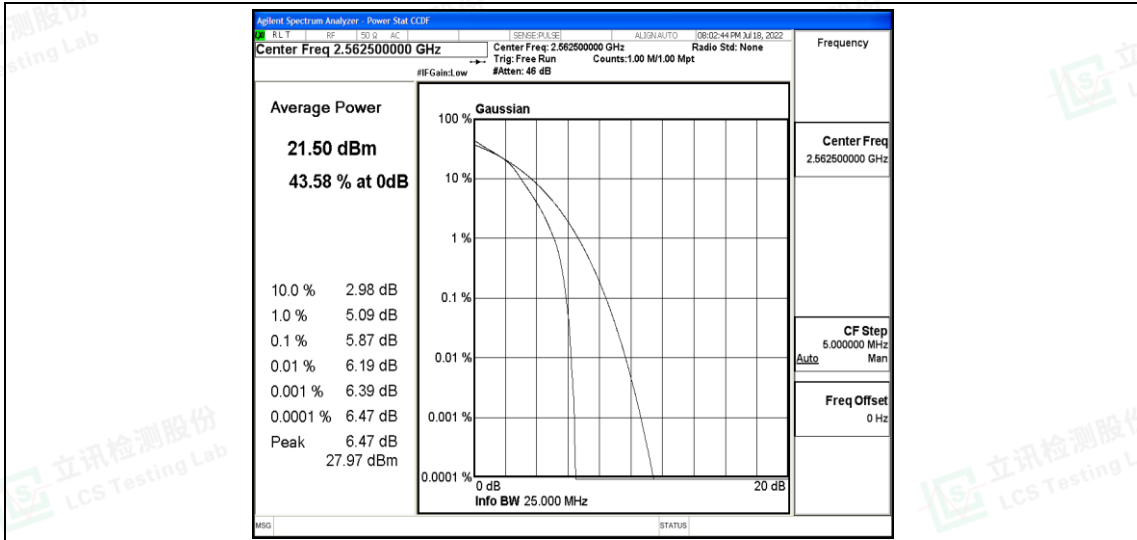

Band7-15MHz-16QAM-21375-75RB#0