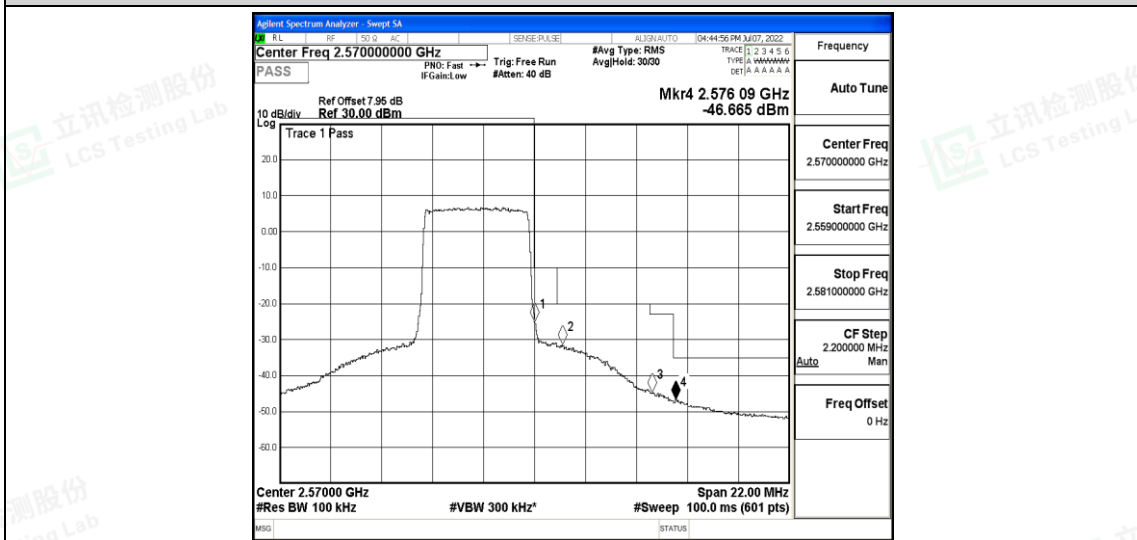

Band7-5MHz-16QAM-21425-25RB#0