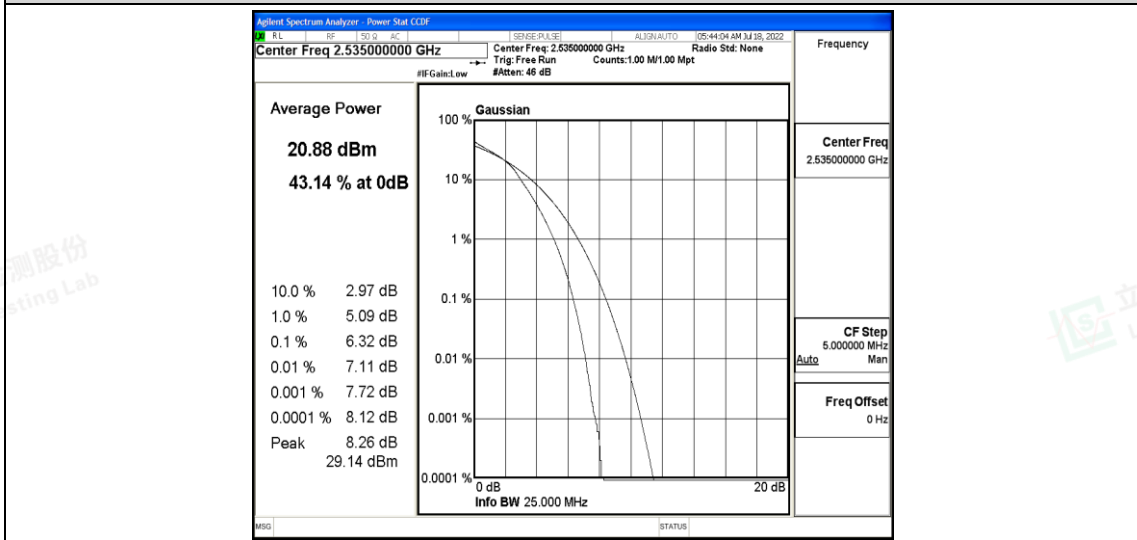

Band7-20MHz-16QAM-21100-100RB#0