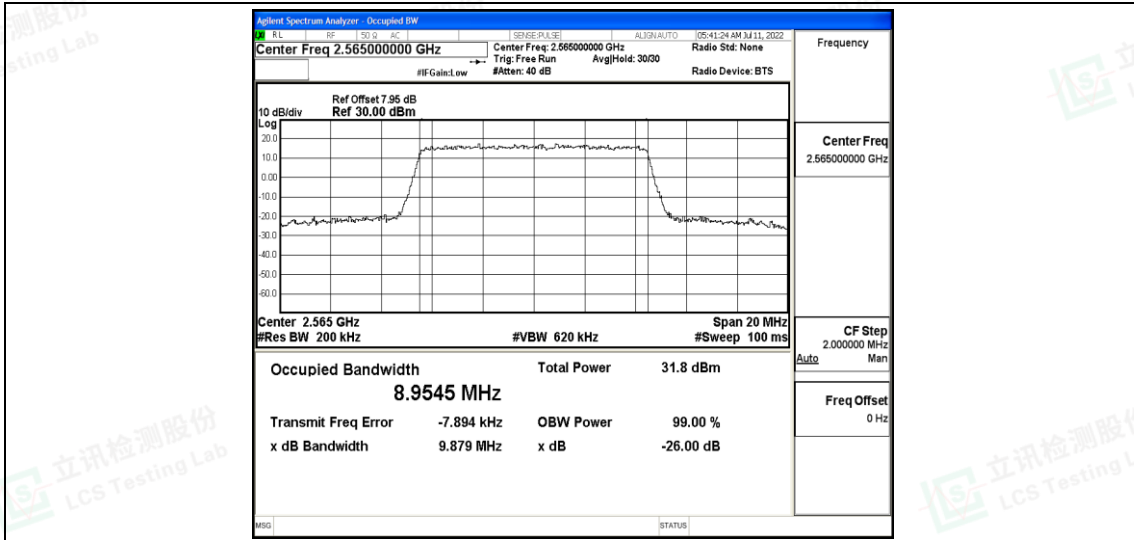

### Test Graphs

Band7-5MHz-16QAM-20775-25RB#0

Band7-5MHz-16QAM-21100-25RB#0

Band7-5MHz-16QAM-21425-25RB#0

Band7-10MHz-QPSK-20800-50RB#0

Band7-10MHz-QPSK-21100-50RB#0

Band7-10MHz-QPSK-21400-50RB#0

Shenzhen LCS Compliance Testing Laboratory Ltd.  
 Add: 101, 201 Bldg A & 301 Bldg C, Juji Industrial Park Yabianxueziwei, Shajing Street, Baoan District, Shenzhen, 518000, China  
 Tel: +(86) 0755-82591330 | E-mail: webmaster@lcs-cert.com | Web: www.lcs-cert.com  
 Scan code to check authenticity