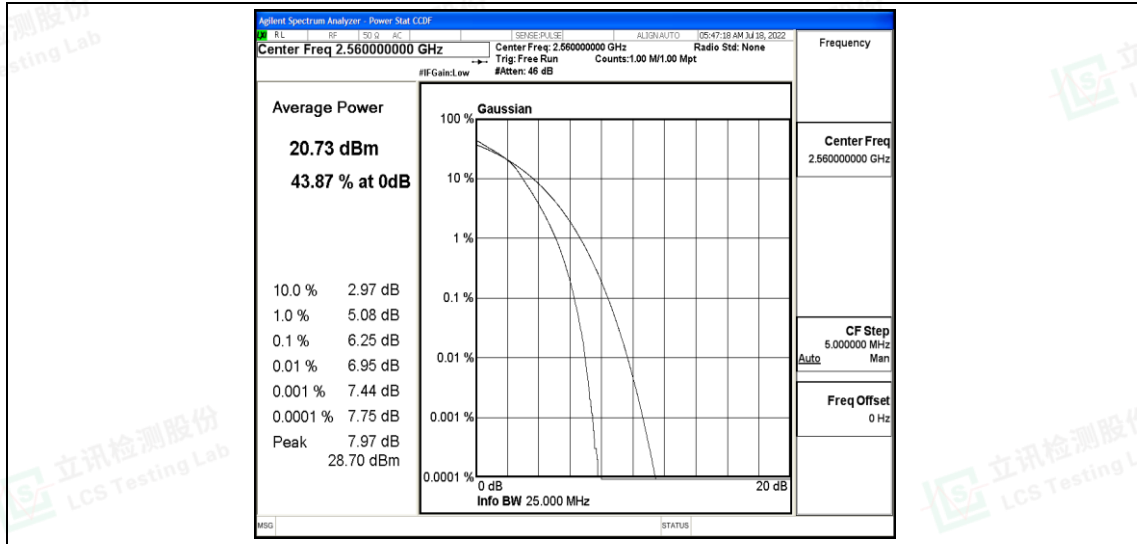

### G.3 26dB Bandwidth and Occupied Bandwidth