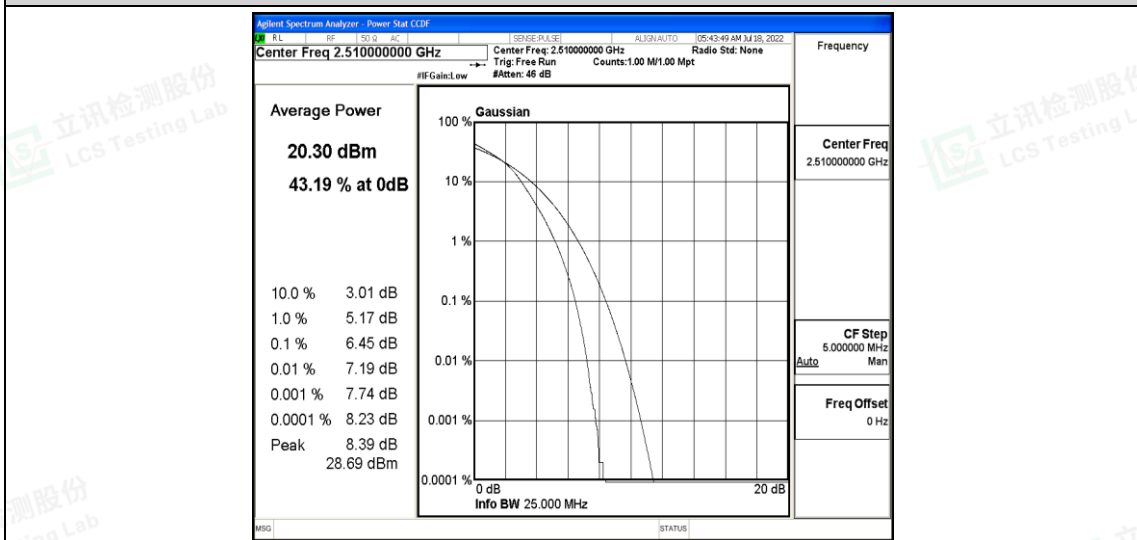

Band7-20MHz-16QAM-20850-100RB#0