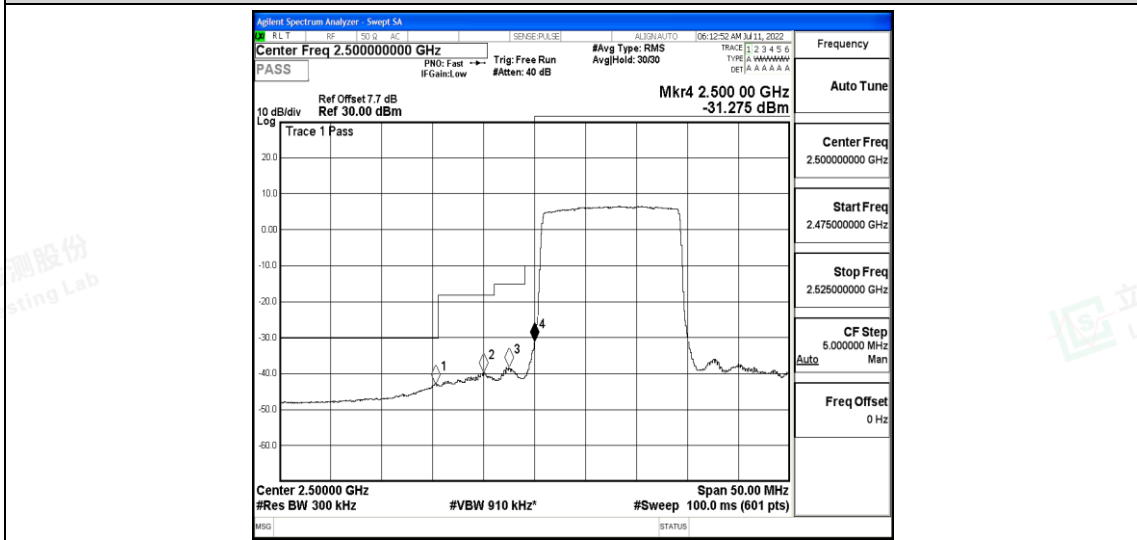

Band7-15MHz-QPSK-20825-75RB#0