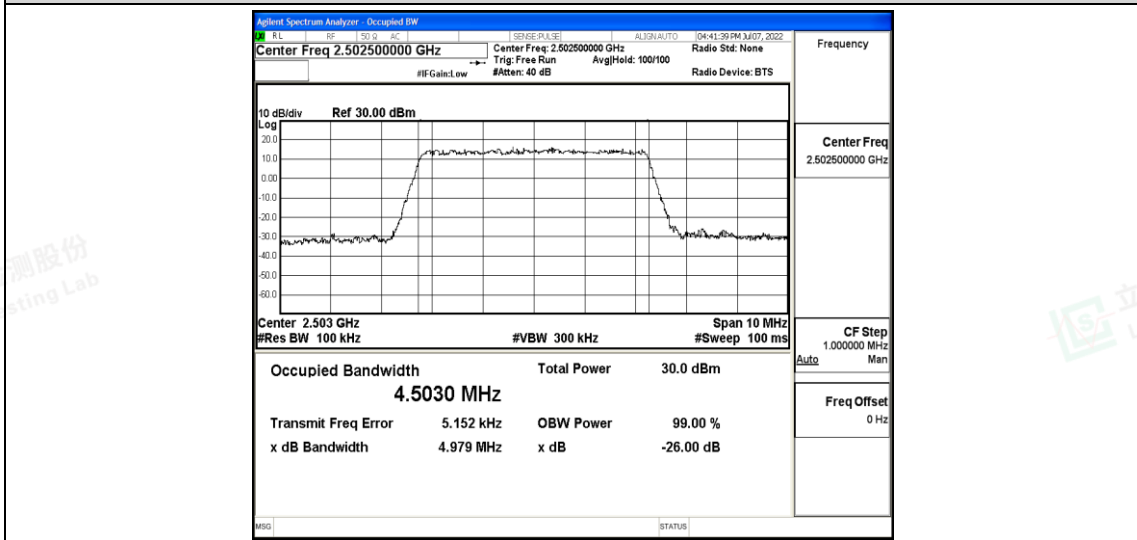

Band7-5MHz-16QAM-20775-25RB#0