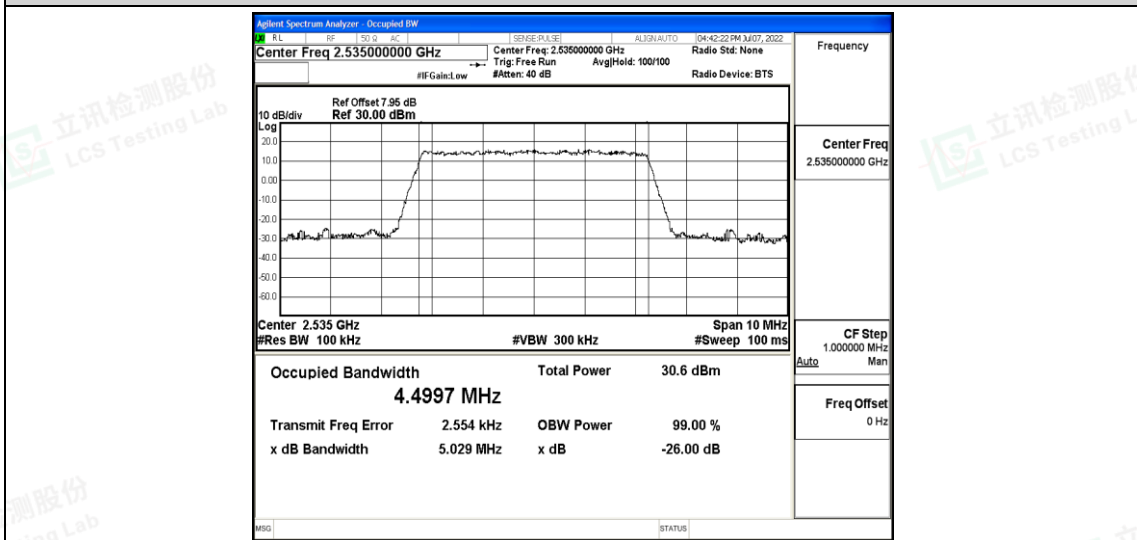

### Test Graphs

Band7-5MHz-16QAM-20775-25RB#0

Band7-5MHz-16QAM-21100-25RB#0

Band7-5MHz-16QAM-21425-25RB#0

Band7-10MHz-QPSK-20800-50RB#0

Band7-10MHz-QPSK-21100-50RB#0

Band7-10MHz-QPSK-21400-50RB#0

Shenzhen LCS Compliance Testing Laboratory Ltd.  
 Add: 101, 201 Bldg A & 301 Bldg C, Juji Industrial Park Yabianxueziwei, Shajing Street, Baoan District, Shenzhen, 518000, China  
 Tel: +(86) 0755-82591330 | E-mail: webmaster@lcs-cert.com | Web: www.lcs-cert.com  
 Scan code to check authenticity