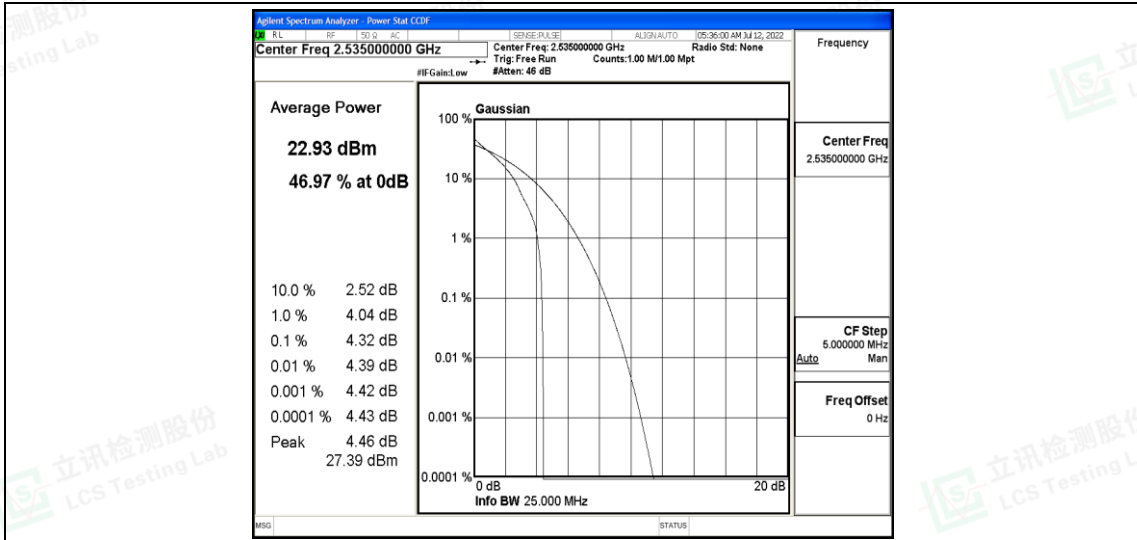

Band7-20MHz-QPSK-21100-1RB#0