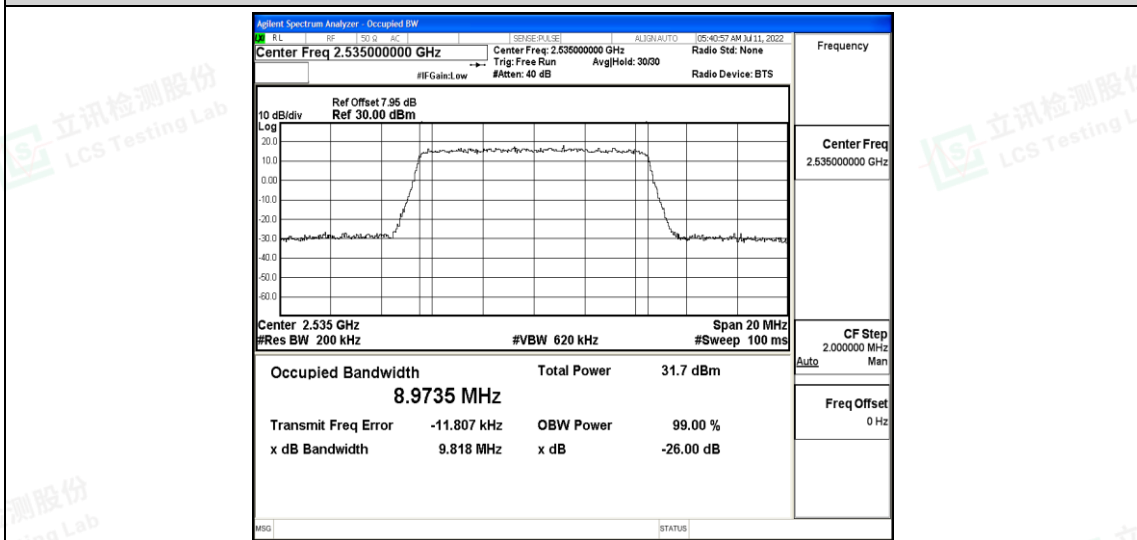

### Test Graphs

Band7-5MHz-16QAM-20775-25RB#0

Band7-5MHz-16QAM-21100-25RB#0

Band7-5MHz-16QAM-21425-25RB#0

Band7-10MHz-QPSK-20800-50RB#0

Band7-10MHz-QPSK-21100-50RB#0

Band7-10MHz-QPSK-21400-50RB#0

Shenzhen LCS Compliance Testing Laboratory Ltd.  
 Add: 101, 201 Bldg A & 301 Bldg C, Juji Industrial Park Yabianxueziwei, Shajing Street, Baoan District, Shenzhen, 518000, China  
 Tel: +(86) 0755-82591330 | E-mail: webmaster@lcs-cert.com | Web: www.lcs-cert.com  
 Scan code to check authenticity