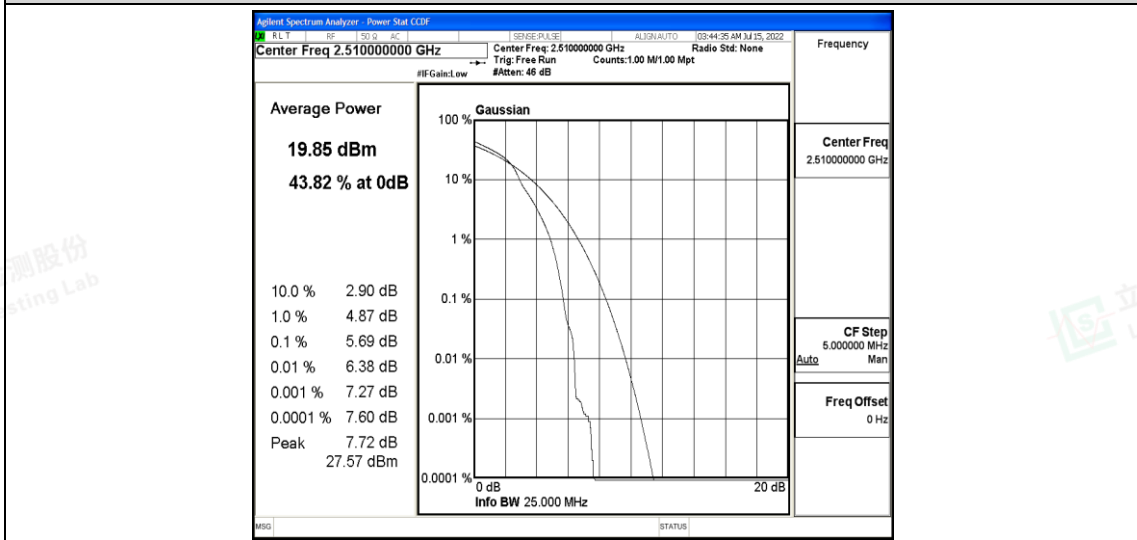

Band7-20MHz-16QAM-20850-1RB#0