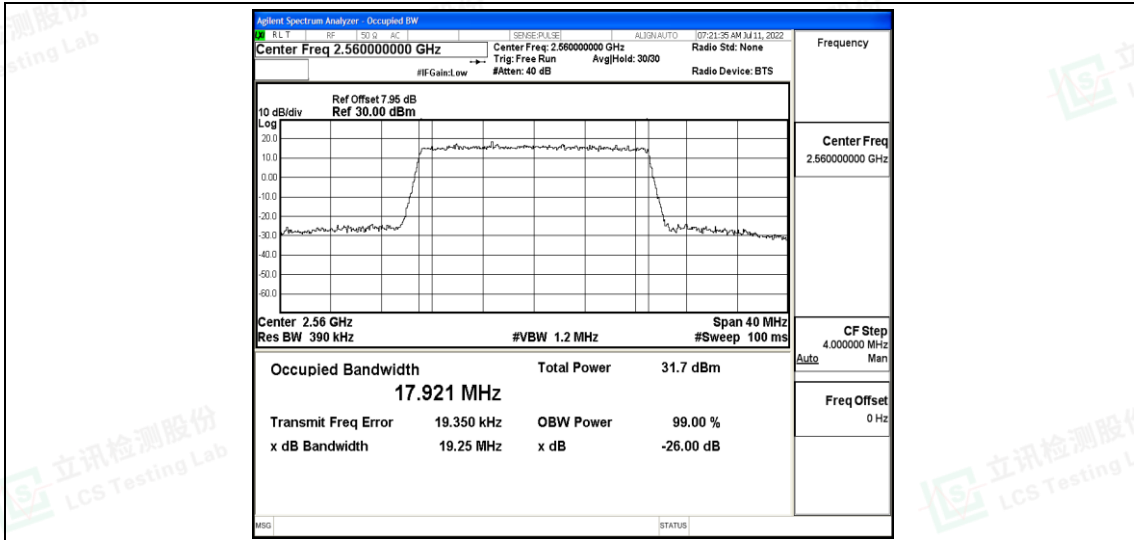

Band7-15MHz-16QAM-21100-75RB#0

Band7-15MHz-16QAM-21375-75RB#0

Band7-20MHz-QPSK-20850-100RB#0

Band7-20MHz-QPSK-21100-100RB#0

Band7-20MHz-QPSK-21350-100RB#0

Shenzhen LCS Compliance Testing Laboratory Ltd.  
 Add: 101, 201 Bldg A & 301 Bldg C, Juji Industrial Park Yabianxueziwei, Shajing Street, Baoan District, Shenzhen, 518000, China  
 Tel: +(86) 0755-82591330 | E-mail: webmaster@lcs-cert.com | Web: www.lcs-cert.com  
 Scan code to check authenticity