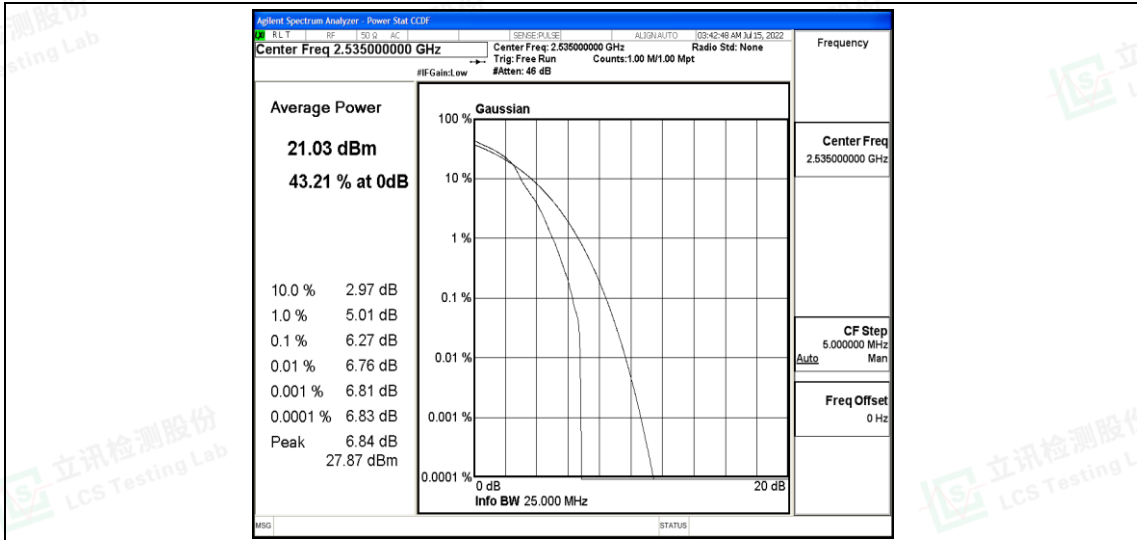

Band7-15MHz-16QAM-21100-1RB#0