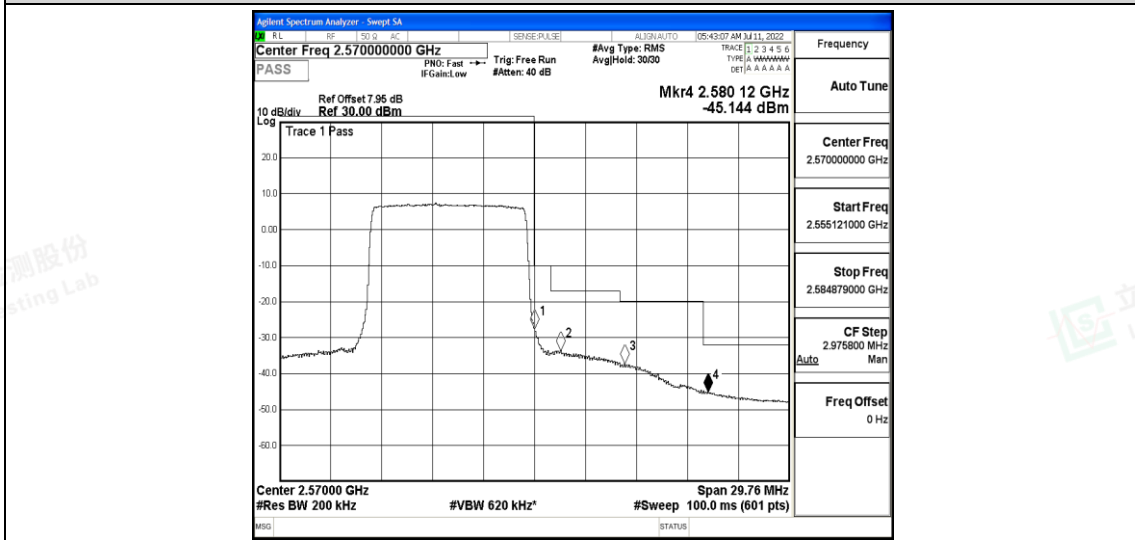

Band7-10MHz-QPSK-21400-50RB#0