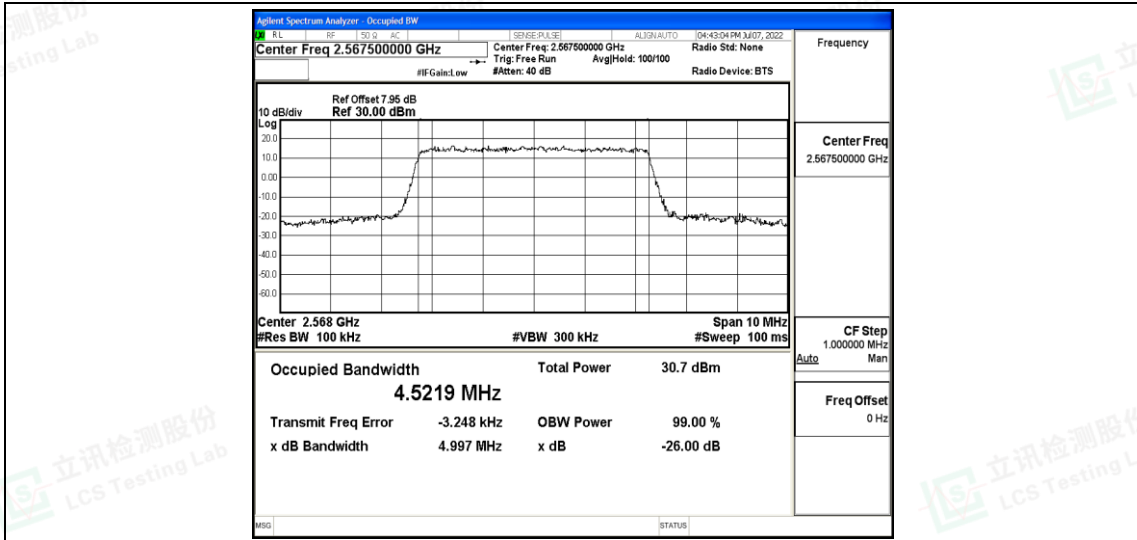

### Test Graphs

Band7-5MHz-16QAM-20775-25RB#0

Band7-5MHz-16QAM-21100-25RB#0

Band7-5MHz-16QAM-21425-25RB#0

Band7-10MHz-QPSK-20800-50RB#0

Band7-10MHz-QPSK-21100-50RB#0

Band7-10MHz-QPSK-21400-50RB#0

Shenzhen LCS Compliance Testing Laboratory Ltd.  
 Add: 101, 201 Bldg A & 301 Bldg C, Juji Industrial Park Yabianxueziwei, Shajing Street, Baoan District, Shenzhen, 518000, China  
 Tel: +(86) 0755-82591330 | E-mail: webmaster@lcs-cert.com | Web: www.lcs-cert.com  
 Scan code to check authenticity