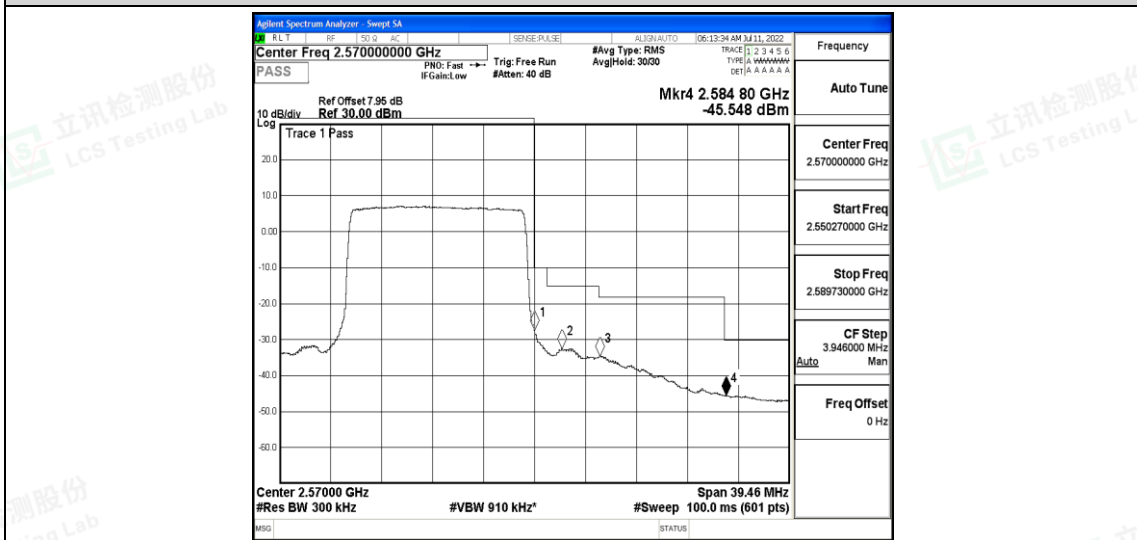

Band7-15MHz-QPSK-21375-75RB#0

Band7-15MHz-16QAM-20825-75RB#0

Shenzhen LCS Compliance Testing Laboratory Ltd.
Add: 101, 201 Bldg A & 301 Bldg C, Juji Industrial Park Yabianxueziwei, Shajing Street, Baoan District, Shenzhen, 518000, China
Tel: +(86) 0755-82591330 | E-mail: webmaster@lcs-cert.com | Web: www.lcs-cert.com
Scan code to check authenticity