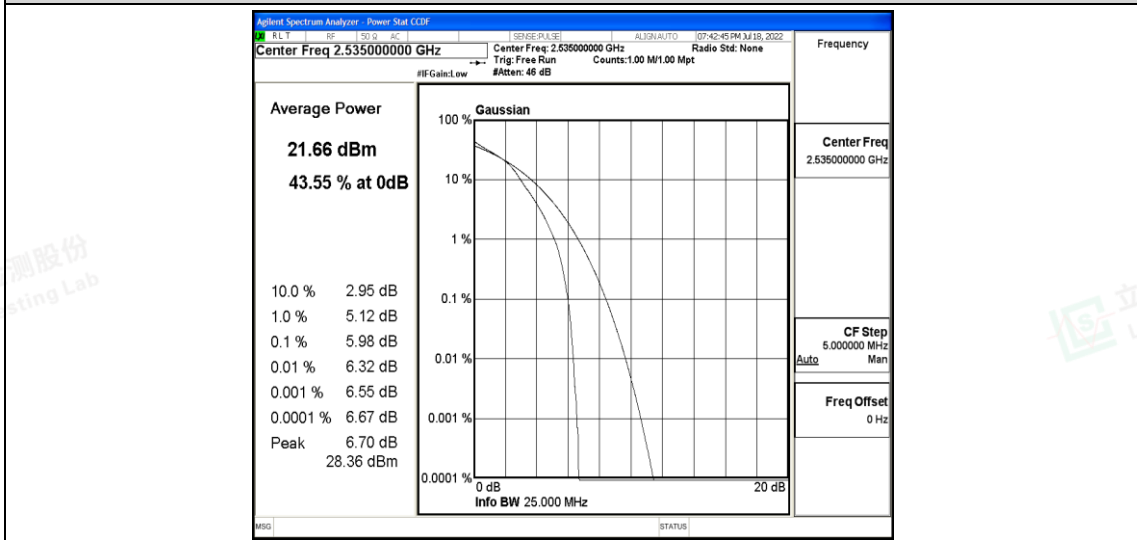

Band7-15MHz-16QAM-21100-75RB#0