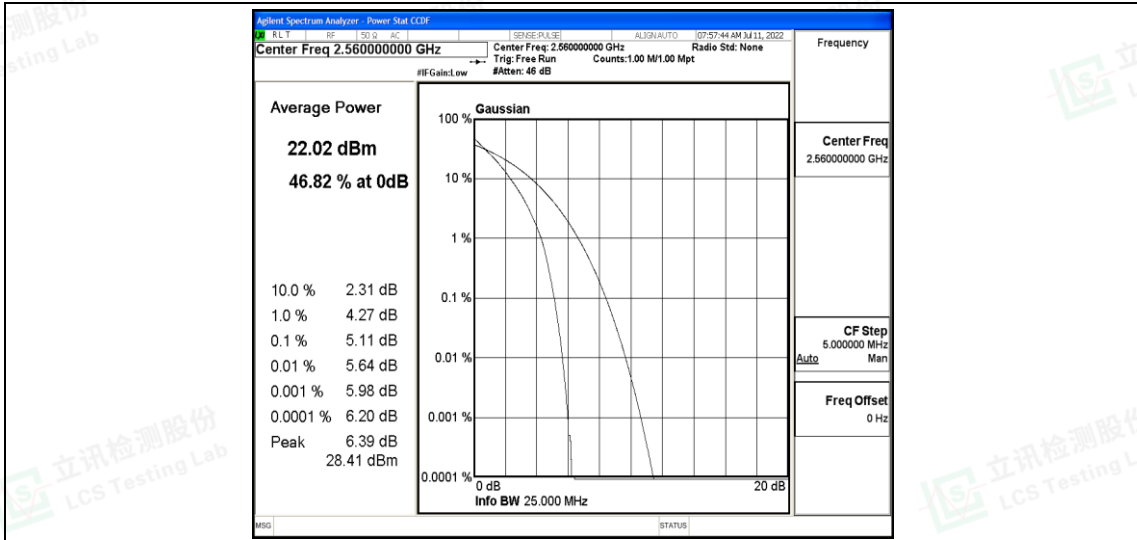

Band7-20MHz-QPSK-21350-100RB#0