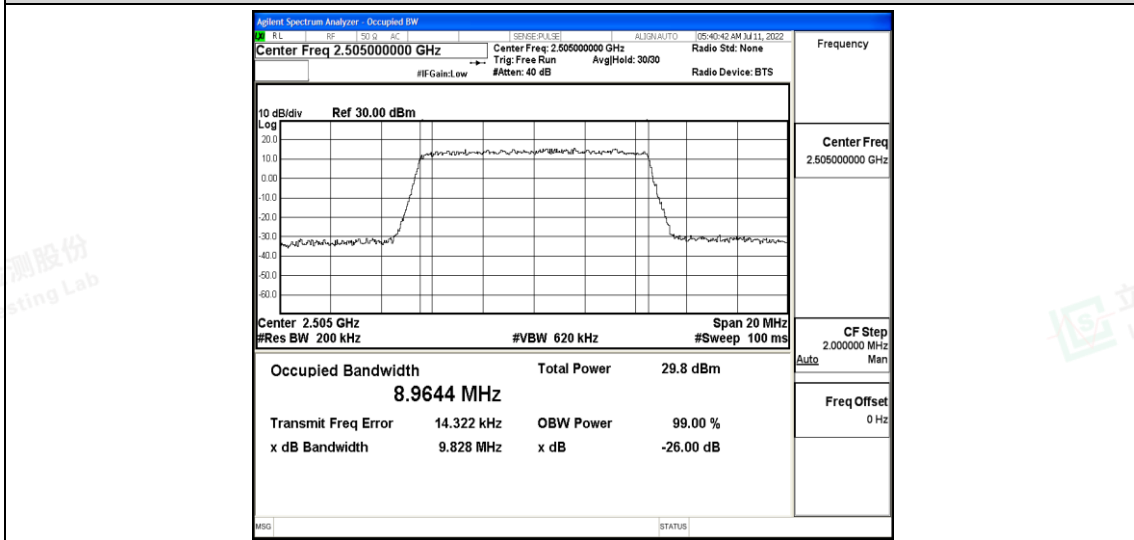

Band7-10MHz-16QAM-20800-50RB#0