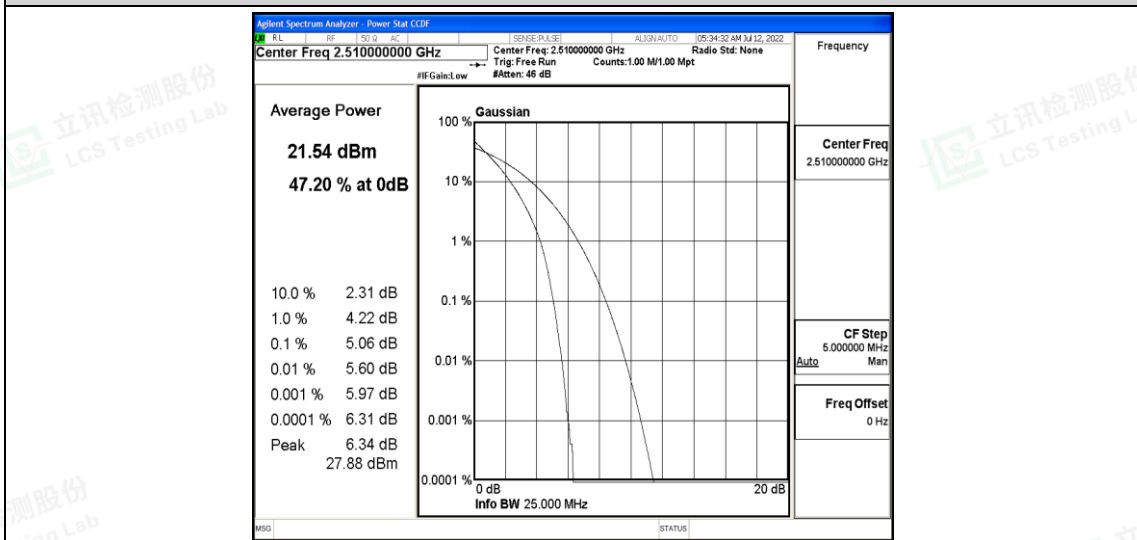

Band7-20MHz-QPSK-20850-100RB#0