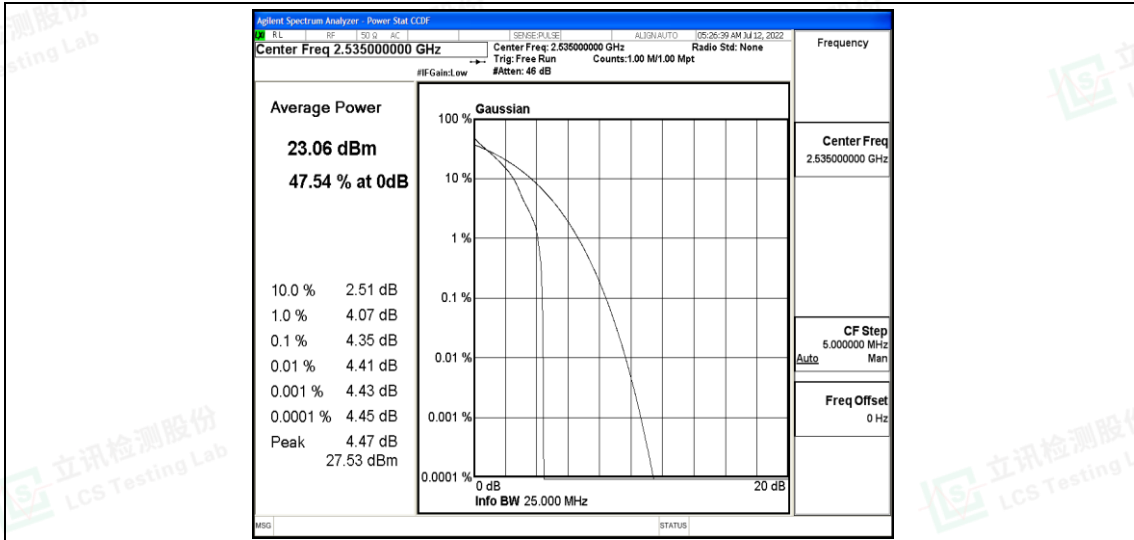

Band7-15MHz-QPSK-21100-1RB#0