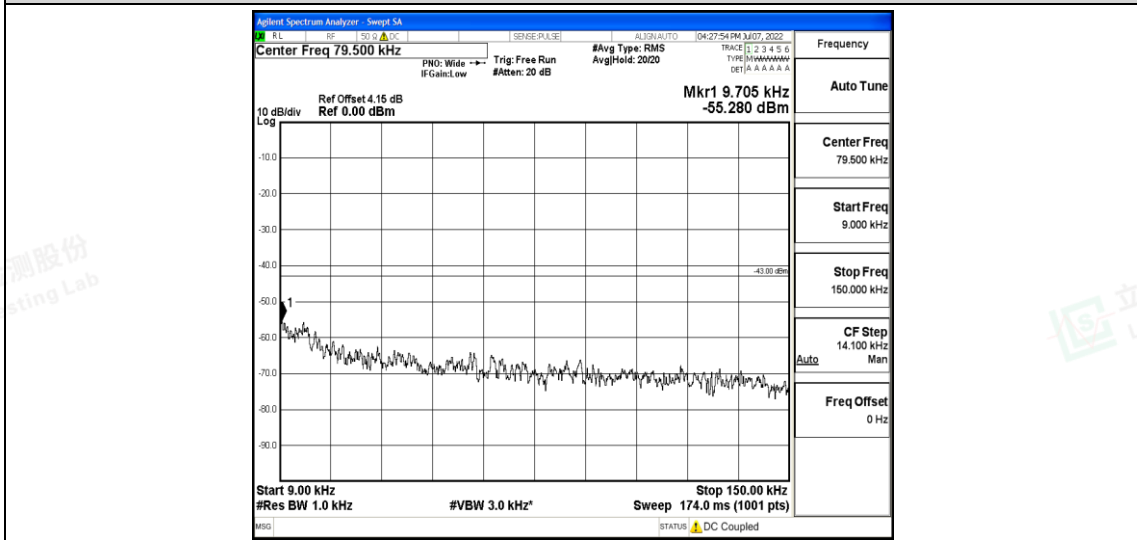

Band5-10MHz-16QAM-20525-1RB#0-Range2:0.15~30MHz

Band5-10MHz-16QAM-20525-1RB#0-Range3:30~1000MHz

Band5-10MHz-16QAM-20525-1RB#0-Range4:1000~10000MHz

Shenzhen LCS Compliance Testing Laboratory Ltd.
 Add: 101, 201 Bldg A & 301 Bldg C, Juji Industrial Park Yabianxueziwei, Shajing Street, Baoan District, Shenzhen, 518000, China
 Tel: +(86) 0755-82591330 | E-mail: webmaster@lcs-cert.com | Web: www.lcs-cert.com
 Scan code to check authenticity

Band5-10MHz-16QAM-20600-1RB#0-Range1:0.009~0.15MHz

Band5-10MHz-16QAM-20600-1RB#0-Range2:0.15~30MHz

Band5-10MHz-16QAM-20600-1RB#0-Range3:30~1000MHz

Shenzhen LCS Compliance Testing Laboratory Ltd.
 Add: 101, 201 Bldg A & 301 Bldg C, Juji Industrial Park Yabianxueziwei, Shajing Street, Baoan District, Shenzhen, 518000, China
 Tel: +(86) 0755-82591330 | E-mail: webmaster@lcs-cert.com | Web: www.lcs-cert.com
 Scan code to check authenticity