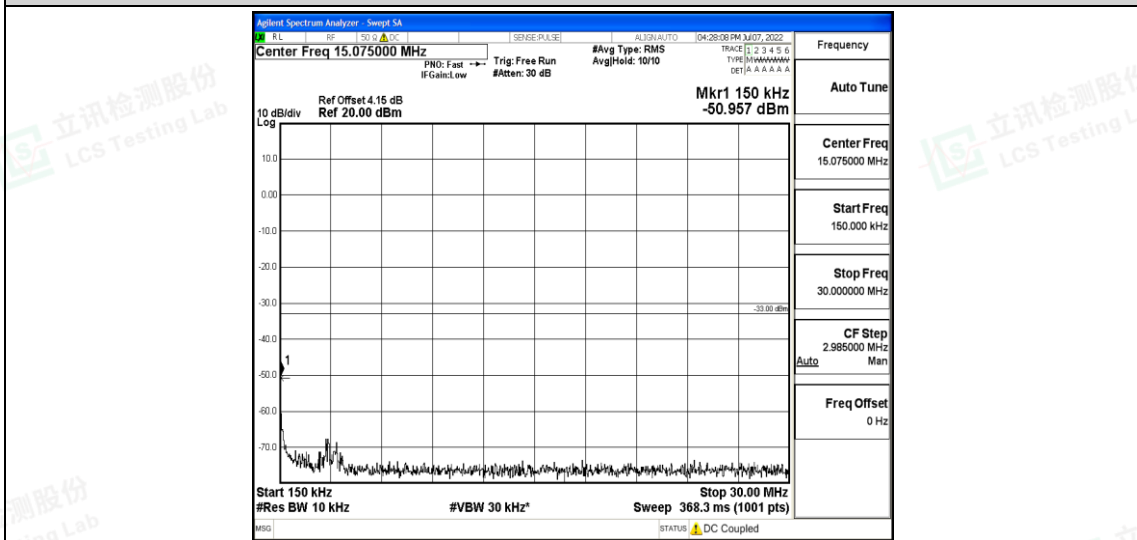

Band5-10MHz-16QAM-20525-1RB#0-Range2:0.15~30MHz

Band5-10MHz-16QAM-20525-1RB#0-Range3:30~1000MHz

Band5-10MHz-16QAM-20525-1RB#0-Range4:1000~10000MHz

Shenzhen LCS Compliance Testing Laboratory Ltd.
 Add: 101, 201 Bldg A & 301 Bldg C, Juji Industrial Park Yabianxueziwei, Shajing Street, Baoan District, Shenzhen, 518000, China
 Tel: +(86) 0755-82591330 | E-mail: webmaster@lcs-cert.com | Web: www.lcs-cert.com
 Scan code to check authenticity

Band5-10MHz-16QAM-20600-1RB#0-Range1:0.009~0.15MHz

Band5-10MHz-16QAM-20600-1RB#0-Range2:0.15~30MHz

Band5-10MHz-16QAM-20600-1RB#0-Range3:30~1000MHz

Shenzhen LCS Compliance Testing Laboratory Ltd.
 Add: 101, 201 Bldg A & 301 Bldg C, Juji Industrial Park Yabianxueziwei, Shajing Street, Baoan District, Shenzhen, 518000, China
 Tel: +(86) 0755-82591330 | E-mail: webmaster@lcs-cert.com | Web: www.lcs-cert.com
 Scan code to check authenticity