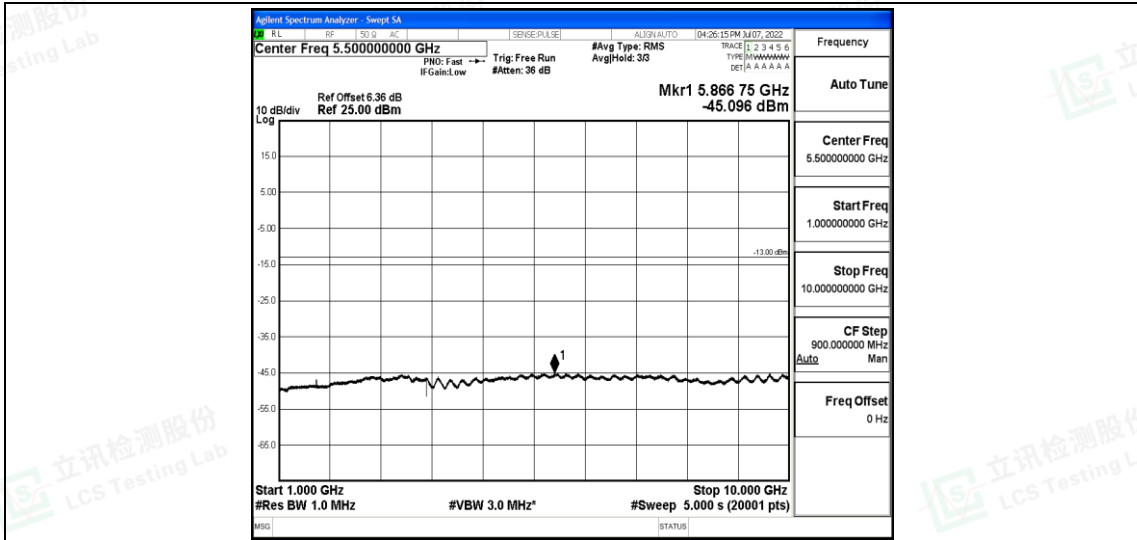

Band5-10MHz-16QAM-20525-1RB#0-Range2:0.15~30MHz

Band5-10MHz-16QAM-20525-1RB#0-Range3:30~1000MHz

Band5-10MHz-16QAM-20525-1RB#0-Range4:1000~10000MHz

Shenzhen LCS Compliance Testing Laboratory Ltd.
 Add: 101, 201 Bldg A & 301 Bldg C, Juji Industrial Park Yabianxueziwei, Shajing Street, Baoan District, Shenzhen, 518000, China
 Tel: +(86) 0755-82591330 | E-mail: webmaster@lcs-cert.com | Web: www.lcs-cert.com
 Scan code to check authenticity

Band5-10MHz-16QAM-20600-1RB#0-Range1:0.009~0.15MHz

Band5-10MHz-16QAM-20600-1RB#0-Range2:0.15~30MHz

Band5-10MHz-16QAM-20600-1RB#0-Range3:30~1000MHz

Shenzhen LCS Compliance Testing Laboratory Ltd.
 Add: 101, 201 Bldg A & 301 Bldg C, Juji Industrial Park Yabianxueziwei, Shajing Street, Baoan District, Shenzhen, 518000, China
 Tel: +(86) 0755-82591330 | E-mail: webmaster@lcs-cert.com | Web: www.lcs-cert.com
 Scan code to check authenticity