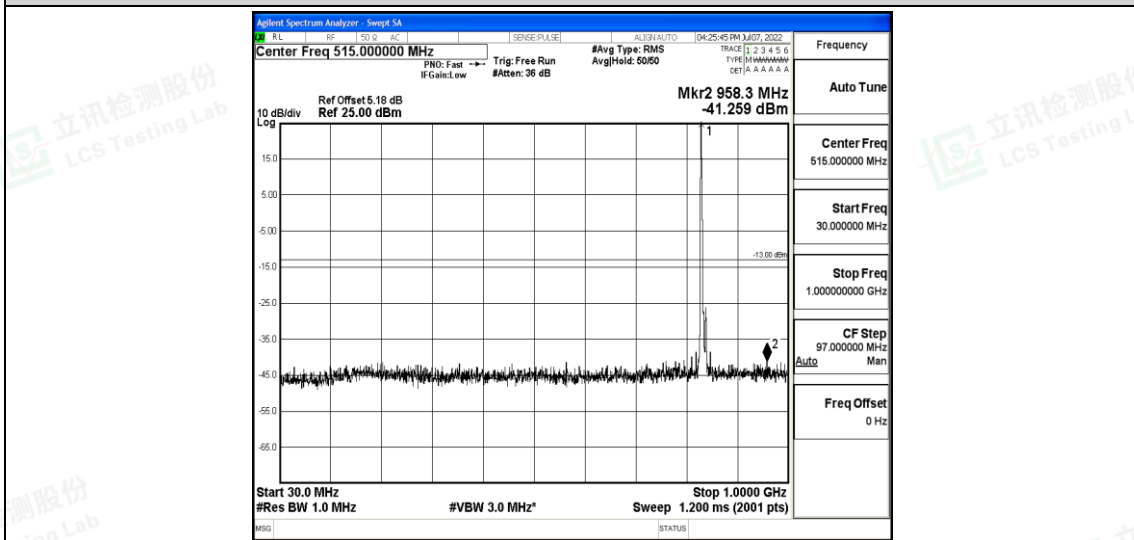

Band5-10MHz-16QAM-20525-1RB#0-Range2:0.15~30MHz

Band5-10MHz-16QAM-20525-1RB#0-Range3:30~1000MHz

Band5-10MHz-16QAM-20525-1RB#0-Range4:1000~10000MHz

Shenzhen LCS Compliance Testing Laboratory Ltd.
 Add: 101, 201 Bldg A & 301 Bldg C, Juji Industrial Park Yabianxueziwei, Shajing Street, Baoan District, Shenzhen, 518000, China
 Tel: +(86) 0755-82591330 | E-mail: webmaster@lcs-cert.com | Web: www.lcs-cert.com
 Scan code to check authenticity

Band5-10MHz-16QAM-20600-1RB#0-Range1:0.009~0.15MHz

Band5-10MHz-16QAM-20600-1RB#0-Range2:0.15~30MHz

Band5-10MHz-16QAM-20600-1RB#0-Range3:30~1000MHz

Shenzhen LCS Compliance Testing Laboratory Ltd.
 Add: 101, 201 Bldg A & 301 Bldg C, Juji Industrial Park Yabianxueziwei, Shajing Street, Baoan District, Shenzhen, 518000, China
 Tel: +(86) 0755-82591330 | E-mail: webmaster@lcs-cert.com | Web: www.lcs-cert.com
 Scan code to check authenticity