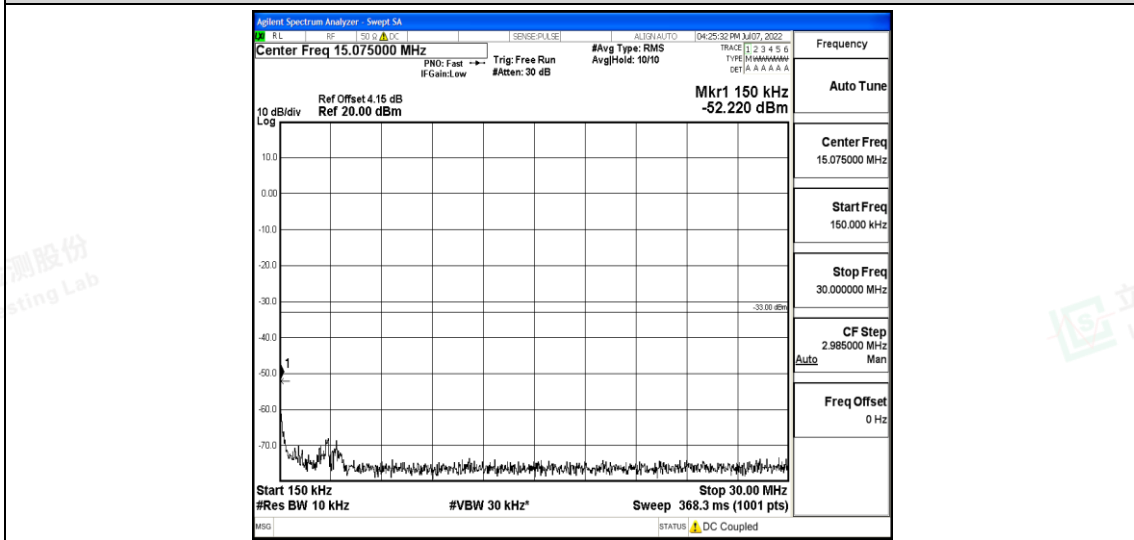

Band5-10MHz-16QAM-20525-1RB#0-Range2:0.15~30MHz

Band5-10MHz-16QAM-20525-1RB#0-Range3:30~1000MHz

Band5-10MHz-16QAM-20525-1RB#0-Range4:1000~10000MHz

Shenzhen LCS Compliance Testing Laboratory Ltd.
 Add: 101, 201 Bldg A & 301 Bldg C, Juji Industrial Park Yabianxueziwei, Shajing Street, Baoan District, Shenzhen, 518000, China
 Tel: +(86) 0755-82591330 | E-mail: webmaster@lcs-cert.com | Web: www.lcs-cert.com
 Scan code to check authenticity

Band5-10MHz-16QAM-20600-1RB#0-Range1:0.009~0.15MHz

Band5-10MHz-16QAM-20600-1RB#0-Range2:0.15~30MHz

Band5-10MHz-16QAM-20600-1RB#0-Range3:30~1000MHz

Shenzhen LCS Compliance Testing Laboratory Ltd.
 Add: 101, 201 Bldg A & 301 Bldg C, Juji Industrial Park Yabianxueziwei, Shajing Street, Baoan District, Shenzhen, 518000, China
 Tel: +(86) 0755-82591330 | E-mail: webmaster@lcs-cert.com | Web: www.lcs-cert.com
 Scan code to check authenticity