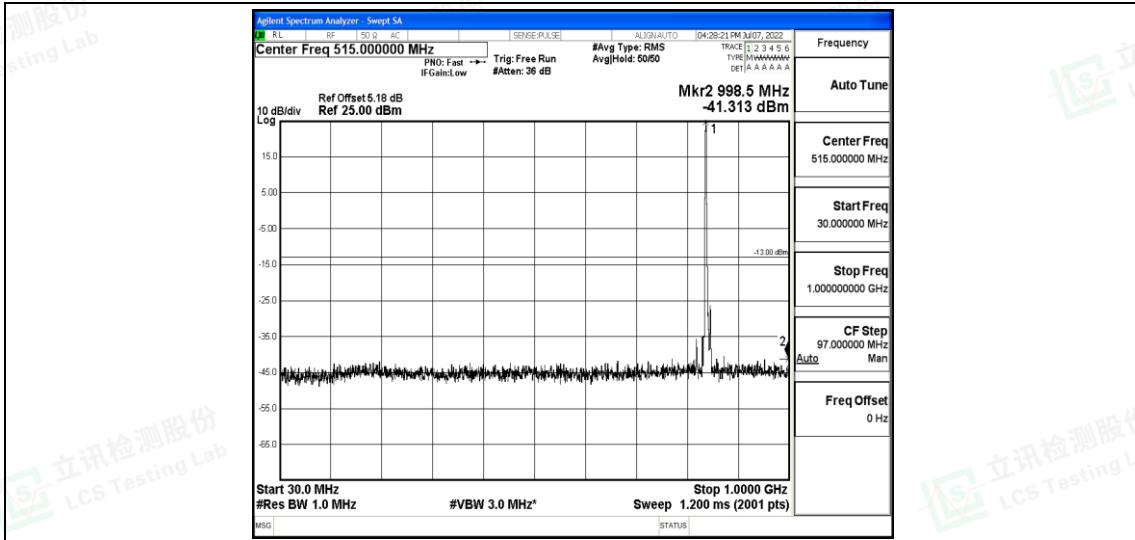

Band5-10MHz-16QAM-20600-1RB#0-Range1:0.009~0.15MHz

Band5-10MHz-16QAM-20600-1RB#0-Range2:0.15~30MHz

Band5-10MHz-16QAM-20600-1RB#0-Range3:30~1000MHz

Shenzhen LCS Compliance Testing Laboratory Ltd.
 Add: 101, 201 Bldg A & 301 Bldg C, Juji Industrial Park Yabianxueziwei, Shajing Street, Baoan District, Shenzhen, 518000, China
 Tel: +(86) 0755-82591330 | E-mail: webmaster@lcs-cert.com | Web: www.lcs-cert.com
 Scan code to check authenticity