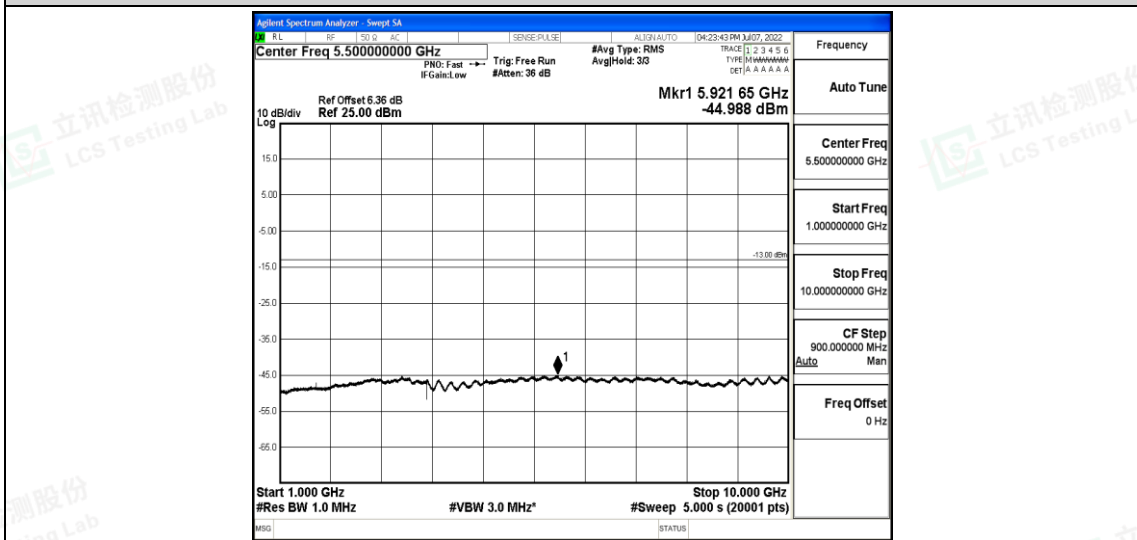

Band5-10MHz-16QAM-20450-1RB#0-Range4:1000~10000MHz

Band5-10MHz-16QAM-20525-1RB#0-Range1:0.009~0.15MHz

Shenzhen LCS Compliance Testing Laboratory Ltd.
Add: 101, 201 Bldg A & 301 Bldg C, Juji Industrial Park Yabianxueziwei, Shajing Street, Baoan District, Shenzhen, 518000, China
Tel: +(86) 0755-82591330 | E-mail: webmaster@lcs-cert.com | Web: www.lcs-cert.com
Scan code to check authenticity