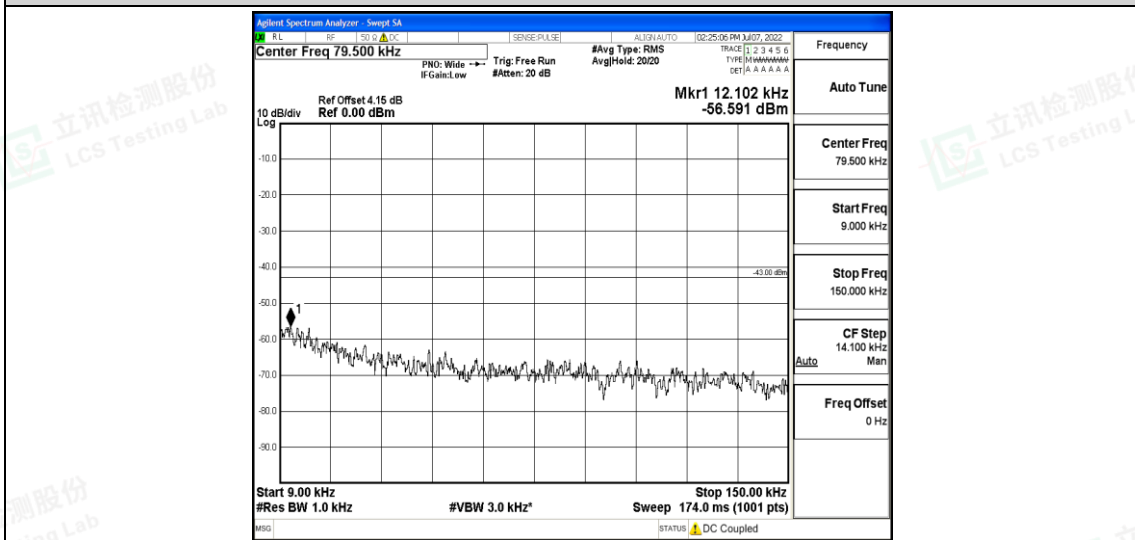

Band5-1.4MHz-16QAM-20407-1RB#0-Range1:0.009~0.15MHz

Band5-1.4MHz-16QAM-20407-1RB#0-Range2:0.15~30MHz