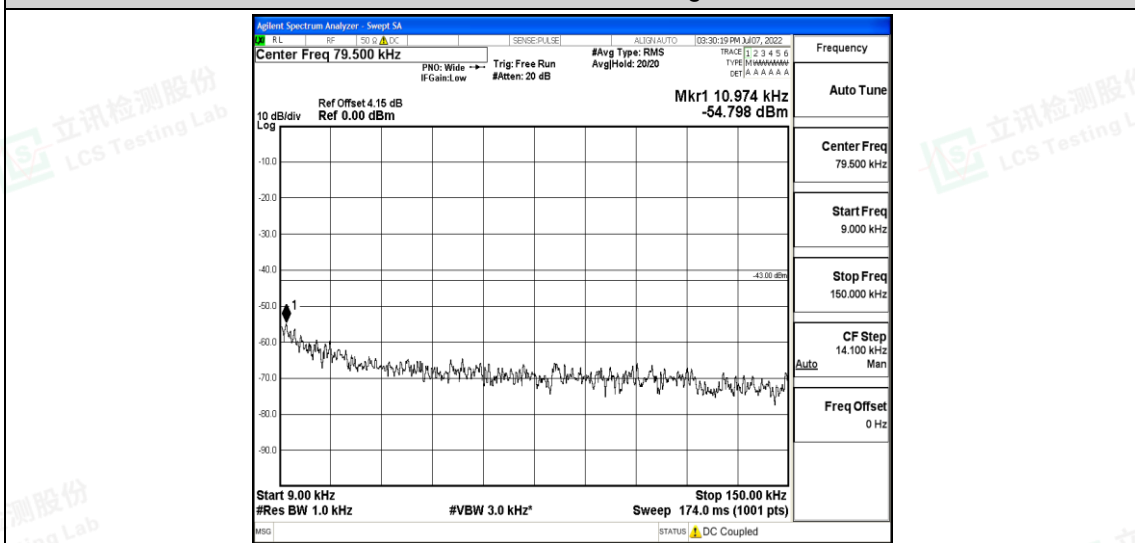

Band5-1.4MHz-16QAM-20643-1RB#0-Range1:0.009~0.15MHz

Band5-1.4MHz-16QAM-20643-1RB#0-Range2:0.15~30MHz

Band5-1.4MHz-16QAM-20643-1RB#0-Range3:30~1000MHz

Band5-1.4MHz-16QAM-20643-1RB#0-Range4:1000~10000MHz

Band5-3MHz-QPSK-20415-1RB#0-Range1:0.009~0.15MHz