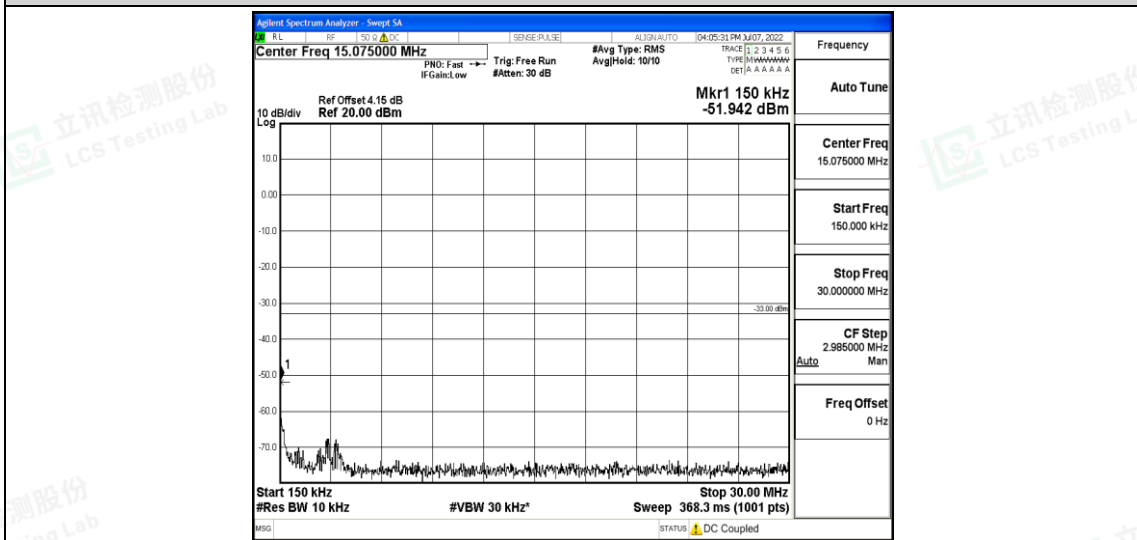

Band5-5MHz-16QAM-20525-1RB#0-Range4:1000~10000MHz

Band5-5MHz-16QAM-20625-1RB#0-Range1:0.009~0.15MHz

Band5-5MHz-16QAM-20625-1RB#0-Range2:0.15~30MHz

Band5-5MHz-16QAM-20625-1RB#0-Range3:30~1000MHz

Shenzhen LCS Compliance Testing Laboratory Ltd.
 Add: 101, 201 Bldg A & 301 Bldg C, Juji Industrial Park Yabianxueziwei, Shajing Street, Baoan District, Shenzhen, 518000, China
 Tel: +(86) 0755-82591330 | E-mail: webmaster@lcs-cert.com | Web: www.lcs-cert.com
 Scan code to check authenticity