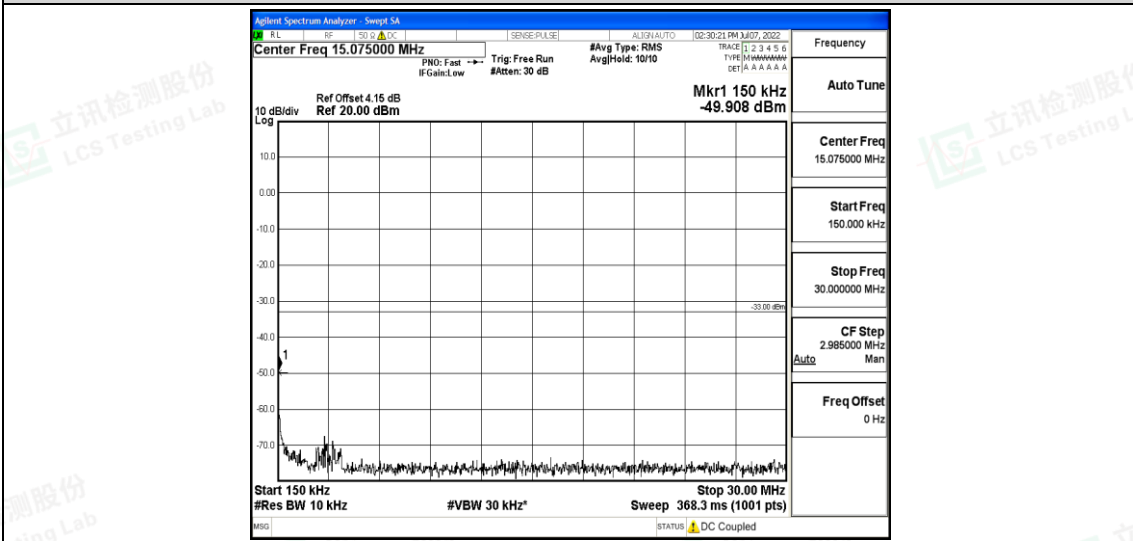

Band5-1.4MHz-16QAM-20643-1RB#0-Range2:0.15~30MHz

Band5-1.4MHz-16QAM-20643-1RB#0-Range3:30~1000MHz