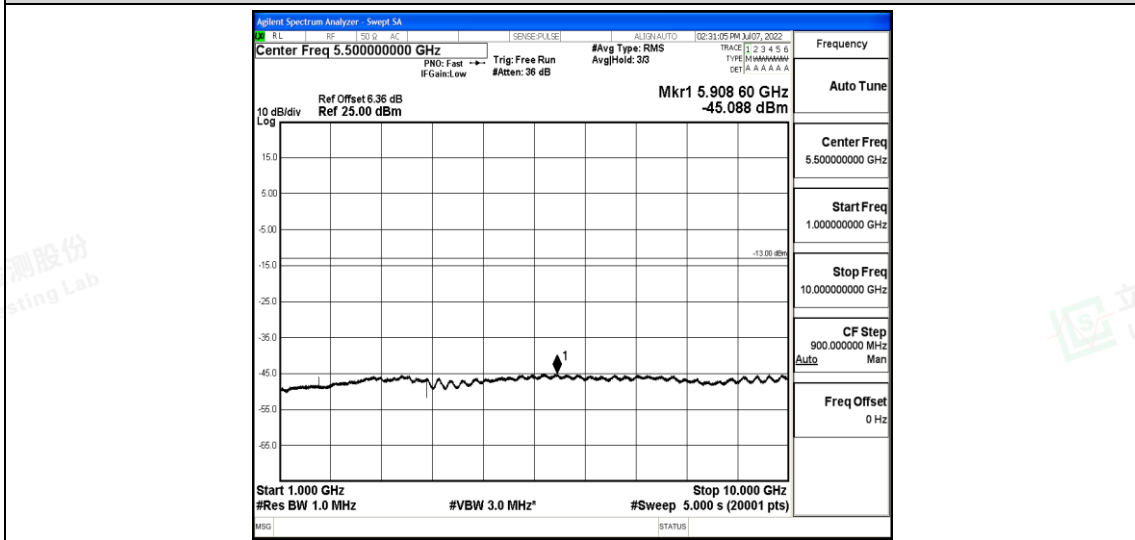

Band5-1.4MHz-16QAM-20643-1RB#0-Range1:0.009~0.15MHz

Band5-1.4MHz-16QAM-20643-1RB#0-Range2:0.15~30MHz

Band5-1.4MHz-16QAM-20643-1RB#0-Range3:30~1000MHz

Band5-1.4MHz-16QAM-20643-1RB#0-Range4:1000~10000MHz

Band5-3MHz-QPSK-20415-1RB#0-Range1:0.009~0.15MHz