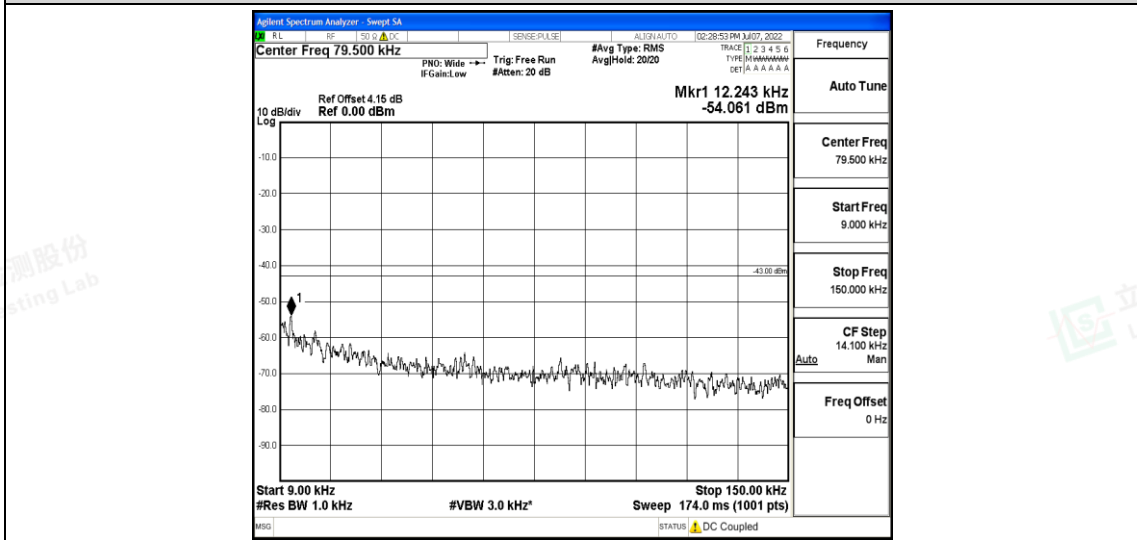

Band5-1.4MHz-QPSK-20643-1RB#0-Range1:0.009~0.15MHz

Band5-1.4MHz-QPSK-20643-1RB#0-Range2:0.15~30MHz