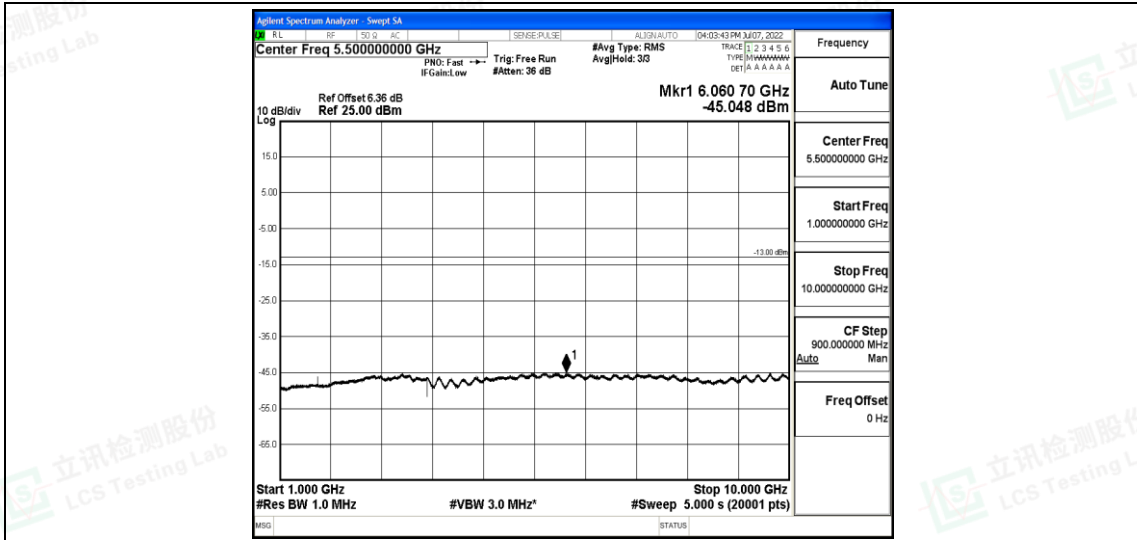

Band5-5MHz-16QAM-20525-1RB#0-Range4:1000~10000MHz

Band5-5MHz-16QAM-20625-1RB#0-Range1:0.009~0.15MHz