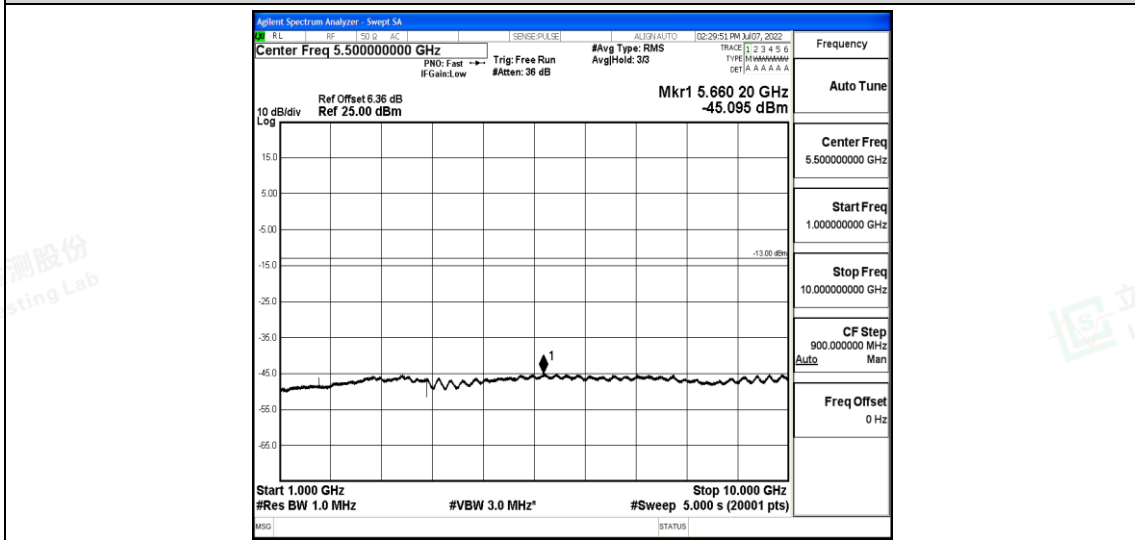

Band5-1.4MHz-QPSK-20643-1RB#0-Range4:1000~10000MHz

Band5-1.4MHz-16QAM-20407-1RB#0-Range1:0.009~0.15MHz