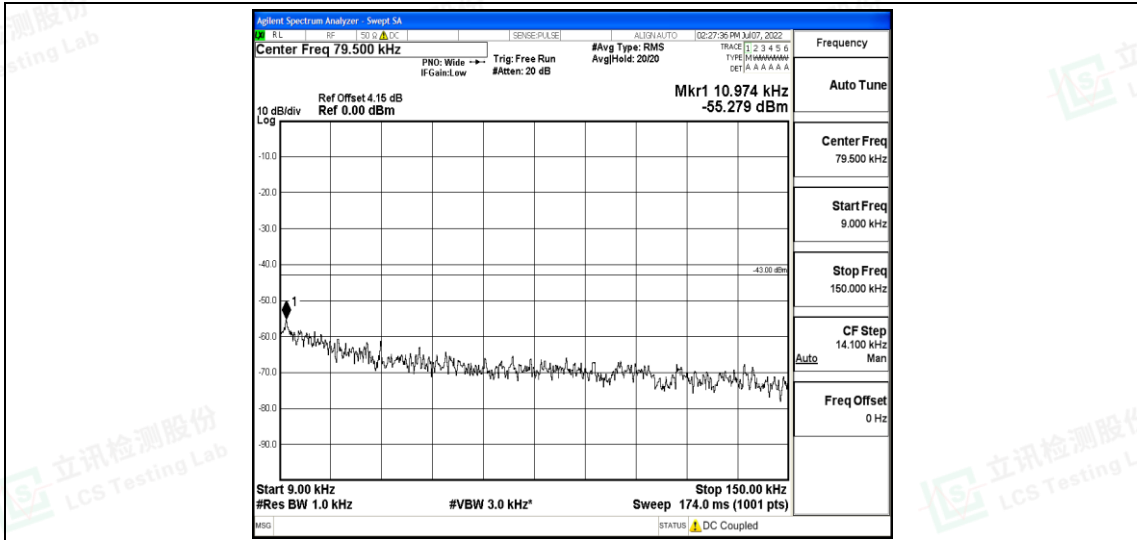

Band5-1.4MHz-16QAM-20525-1RB#0-Range1:0.009~0.15MHz

Band5-1.4MHz-16QAM-20525-1RB#0-Range2:0.15~30MHz