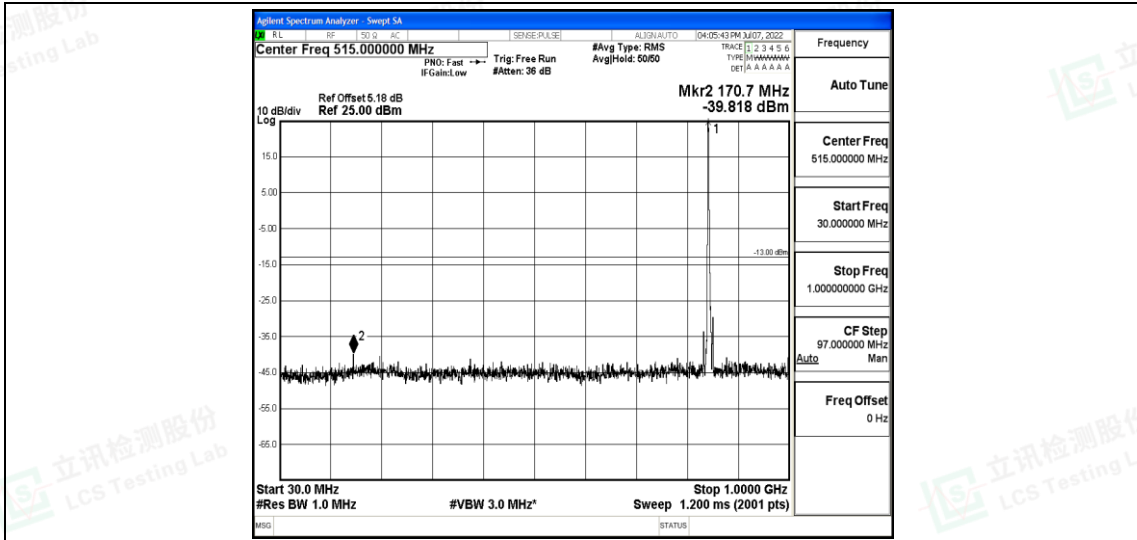

Band5-5MHz-16QAM-20525-1RB#0-Range4:1000~10000MHz

Band5-5MHz-16QAM-20625-1RB#0-Range1:0.009~0.15MHz

Band5-5MHz-16QAM-20625-1RB#0-Range2:0.15~30MHz

Band5-5MHz-16QAM-20625-1RB#0-Range3:30~1000MHz

Shenzhen LCS Compliance Testing Laboratory Ltd.
 Add: 101, 201 Bldg A & 301 Bldg C, Juji Industrial Park Yabianxueziwei, Shajing Street, Baoan District, Shenzhen, 518000, China
 Tel: +(86) 0755-82591330 | E-mail: webmaster@lcs-cert.com | Web: www.lcs-cert.com
 Scan code to check authenticity