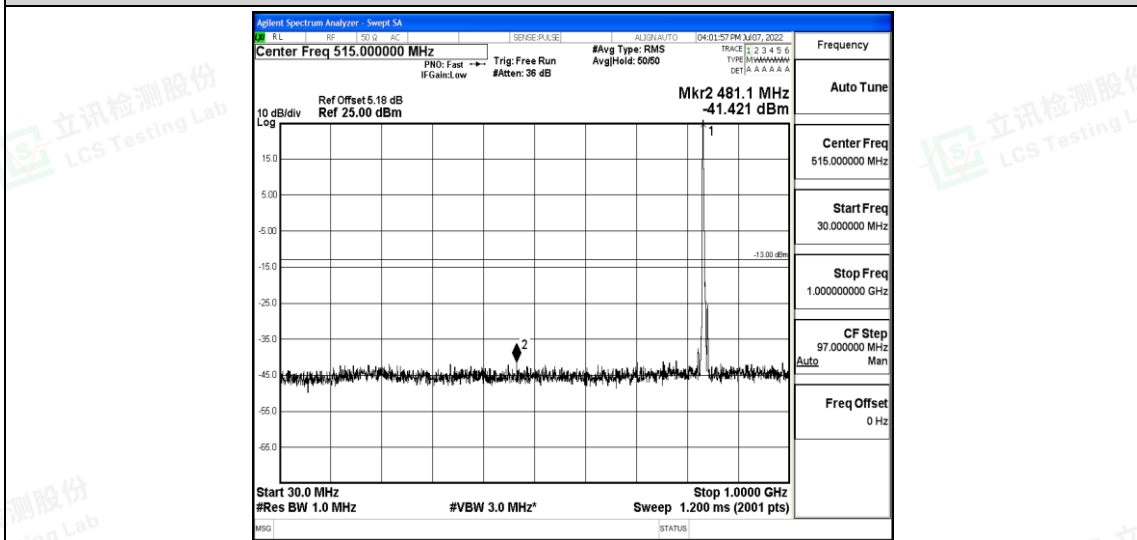

Band5-5MHz-QPSK-20525-1RB#0-Range3:30~1000MHz

Band5-5MHz-QPSK-20525-1RB#0-Range4:1000~10000MHz

Shenzhen LCS Compliance Testing Laboratory Ltd.
Add: 101, 201 Bldg A & 301 Bldg C, Juji Industrial Park Yabianxueziwei, Shajing Street, Baoan District, Shenzhen, 518000, China
Tel: +(86) 0755-82591330 | E-mail: webmaster@lcs-cert.com | Web: www.lcs-cert.com
Scan code to check authenticity