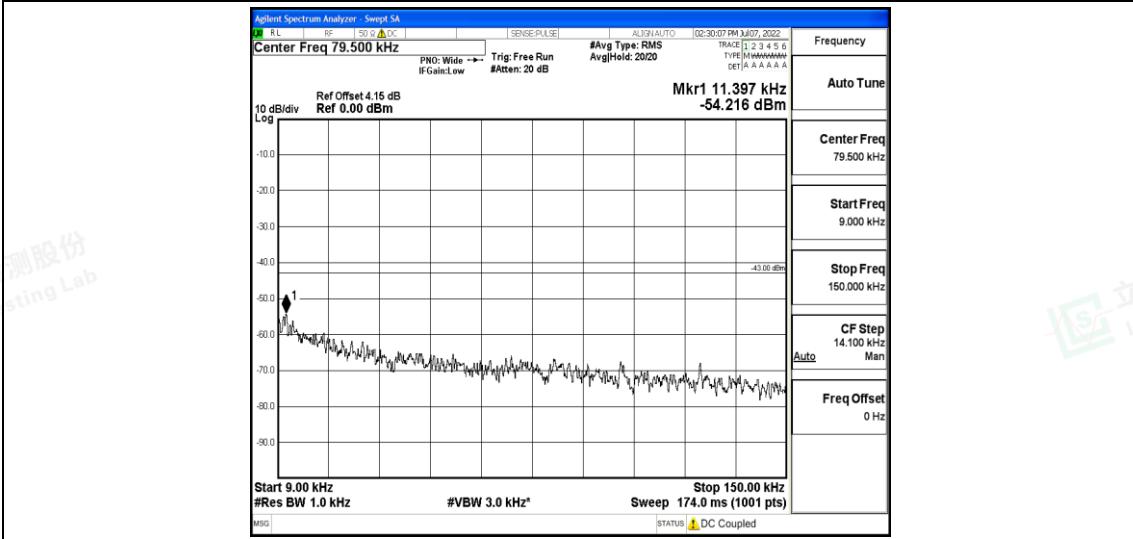

Band5-1.4MHz-16QAM-20643-1RB#0-Range1:0.009~0.15MHz

Band5-1.4MHz-16QAM-20643-1RB#0-Range2:0.15~30MHz