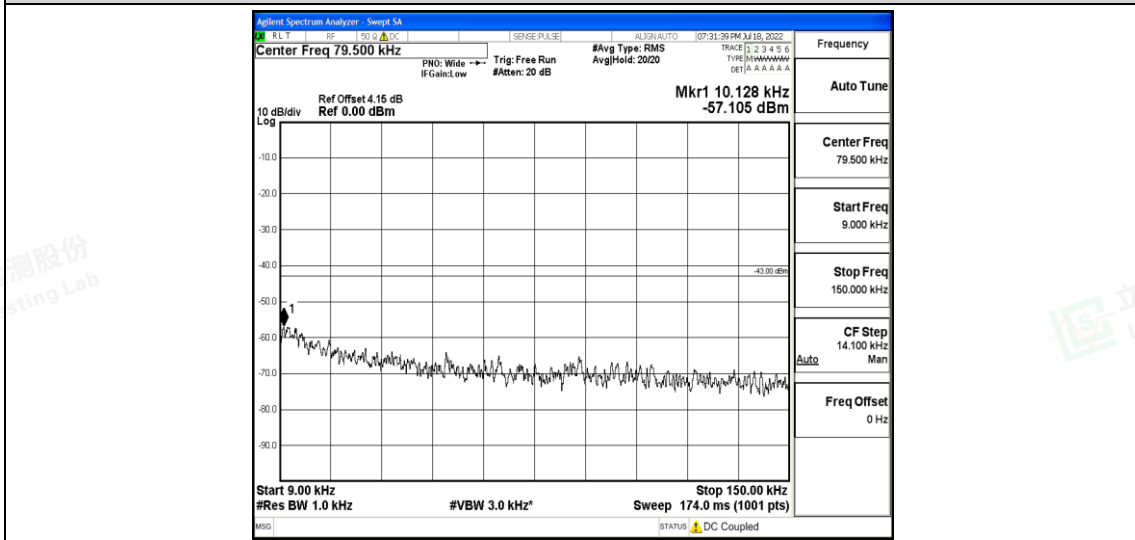

Band5-5MHz-QPSK-20625-1RB#0-Range1:0.009~0.15MHz

Band5-5MHz-QPSK-20625-1RB#0-Range2:0.15~30MHz