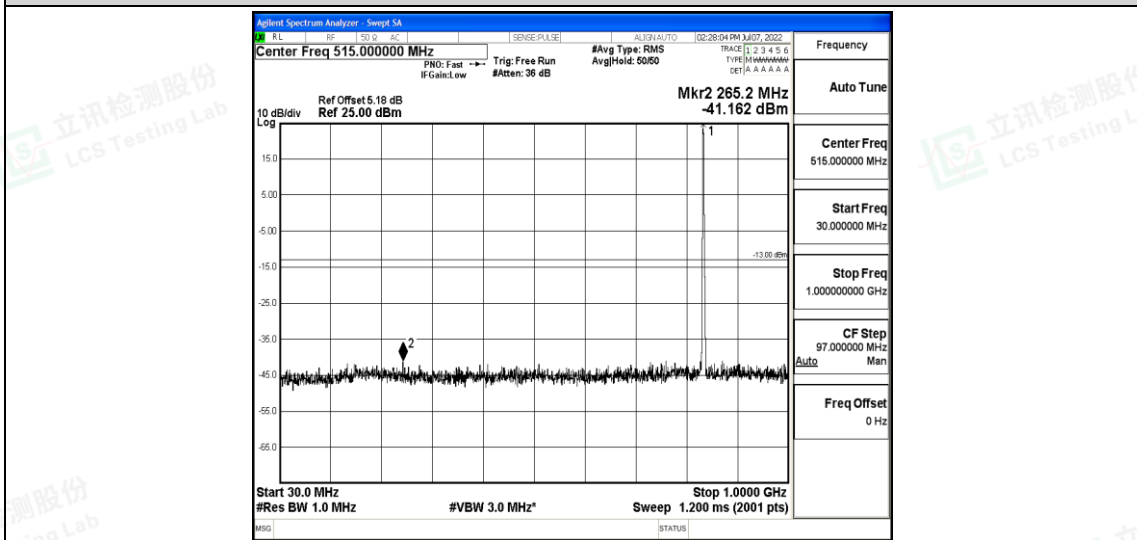

Band5-1.4MHz-16QAM-20525-1RB#0-Range3:30~1000MHz

Band5-1.4MHz-16QAM-20525-1RB#0-Range4:1000~10000MHz

Shenzhen LCS Compliance Testing Laboratory Ltd.
Add: 101, 201 Bldg A & 301 Bldg C, Juji Industrial Park Yabianxueziwei, Shajing Street, Baoan District, Shenzhen, 518000, China
Tel: +(86) 0755-82591330 | E-mail: webmaster@lcs-cert.com | Web: www.lcs-cert.com
Scan code to check authenticity