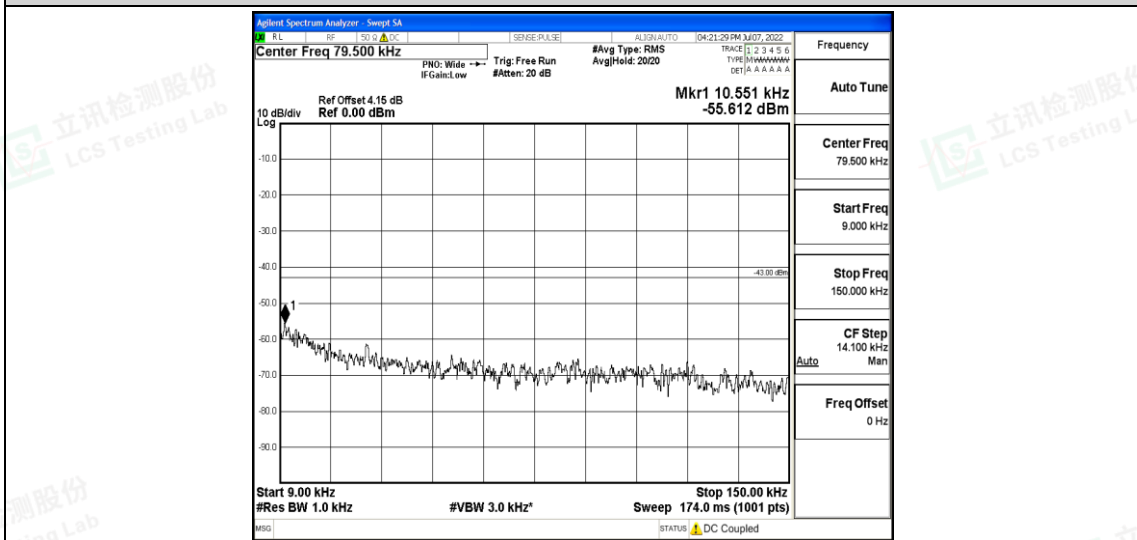

Band5-10MHz-QPSK-20450-1RB#0-Range1:0.009~0.15MHz

Band5-10MHz-QPSK-20450-1RB#0-Range2:0.15~30MHz