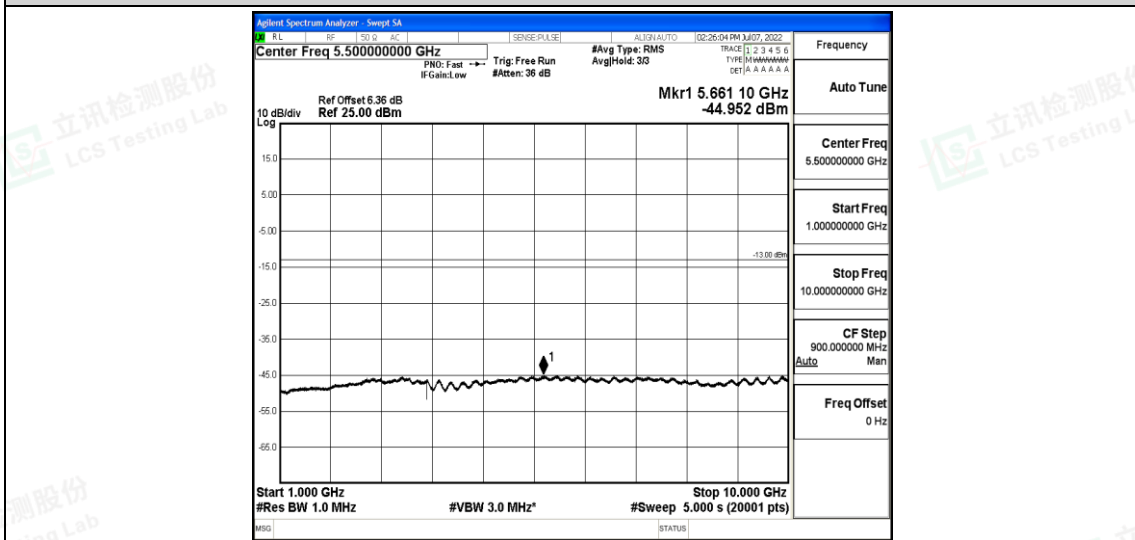

Band5-1.4MHz-QPSK-20643-1RB#0-Range4:1000~10000MHz

Band5-1.4MHz-16QAM-20407-1RB#0-Range1:0.009~0.15MHz

Band5-1.4MHz-16QAM-20407-1RB#0-Range2:0.15~30MHz

Band5-1.4MHz-16QAM-20407-1RB#0-Range3:30~1000MHz

Band5-1.4MHz-16QAM-20407-1RB#0-Range4:1000~10000MHz