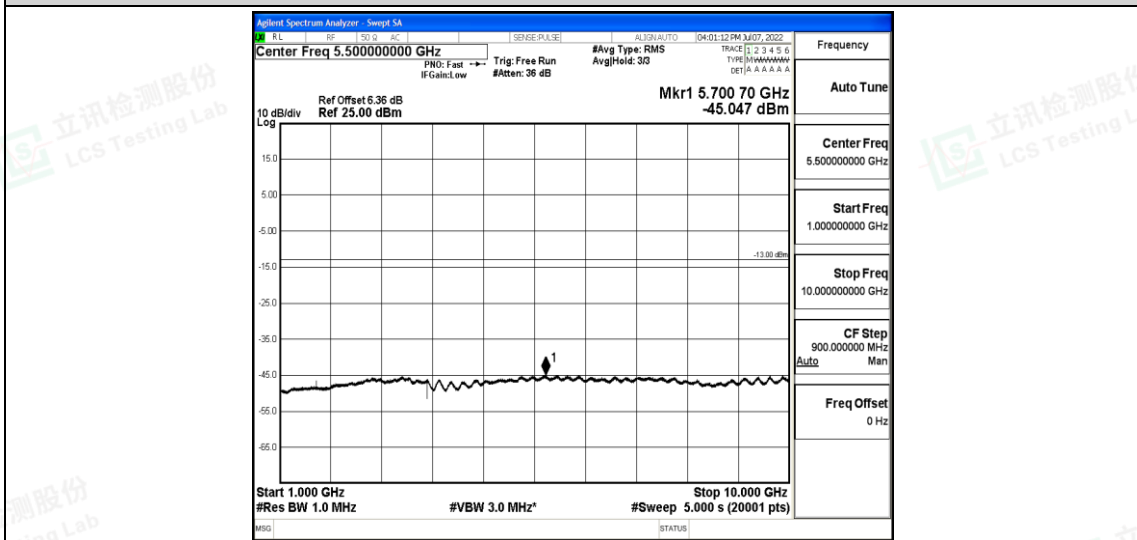

Band5-5MHz-16QAM-20425-1RB#0-Range4:1000~10000MHz

Band5-5MHz-16QAM-20525-1RB#0-Range1:0.009~0.15MHz