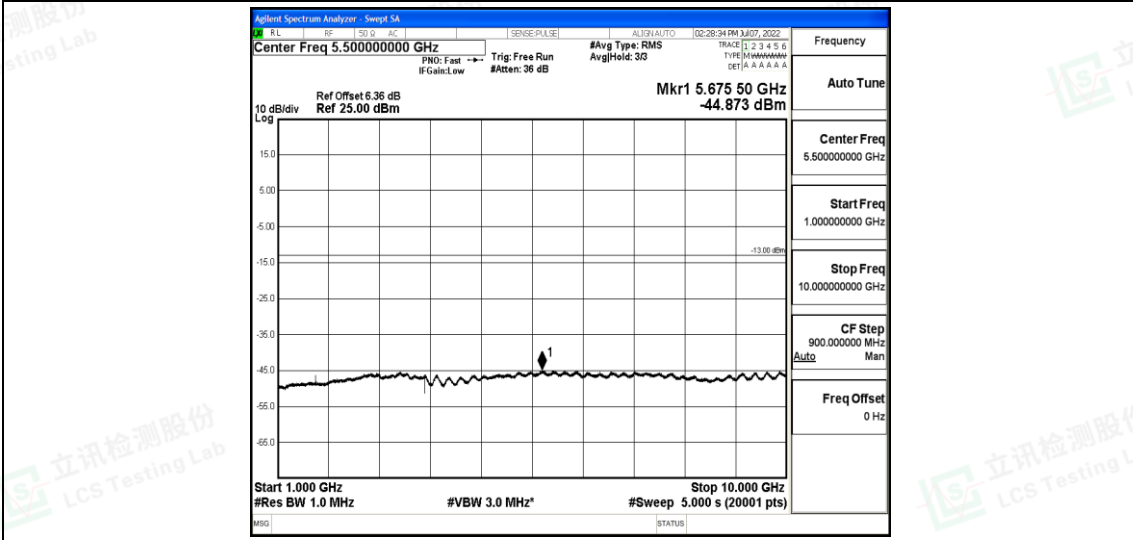

Band5-1.4MHz-16QAM-20525-1RB#0-Range2:0.15~30MHz

Band5-1.4MHz-16QAM-20525-1RB#0-Range3:30~1000MHz

Band5-1.4MHz-16QAM-20525-1RB#0-Range4:1000~10000MHz

Shenzhen LCS Compliance Testing Laboratory Ltd.
 Add: 101, 201 Bldg A & 301 Bldg C, Juji Industrial Park Yabianxueziwei, Shajing Street, Baoan District, Shenzhen, 518000, China
 Tel: +(86) 0755-82591330 | E-mail: webmaster@lcs-cert.com | Web: www.lcs-cert.com
 Scan code to check authenticity