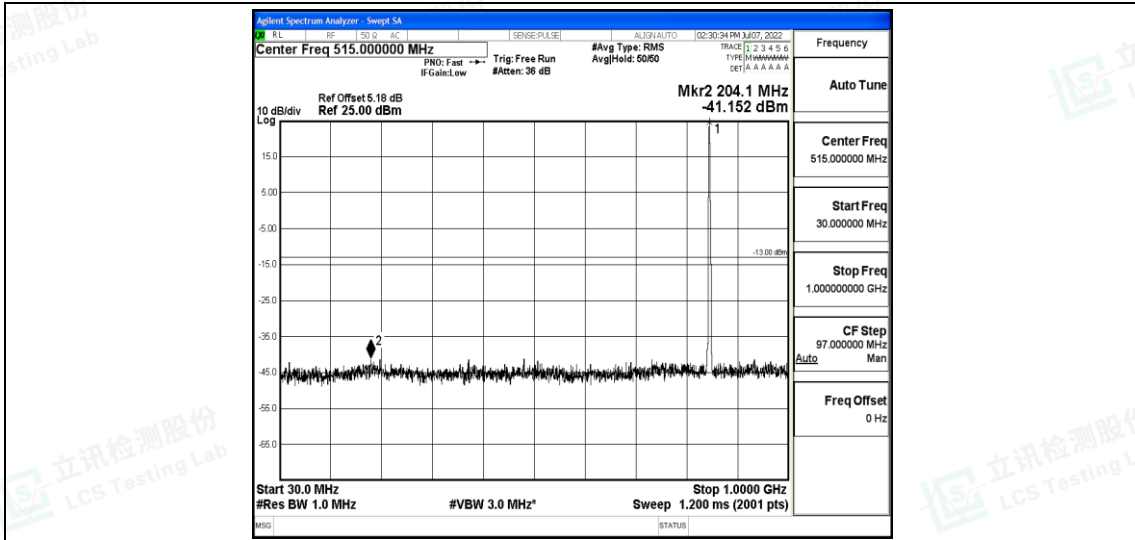

Band5-1.4MHz-16QAM-20643-1RB#0-Range1:0.009~0.15MHz

Band5-1.4MHz-16QAM-20643-1RB#0-Range2:0.15~30MHz

Band5-1.4MHz-16QAM-20643-1RB#0-Range3:30~1000MHz

Band5-1.4MHz-16QAM-20643-1RB#0-Range4:1000~10000MHz

Band5-3MHz-QPSK-20415-1RB#0-Range1:0.009~0.15MHz