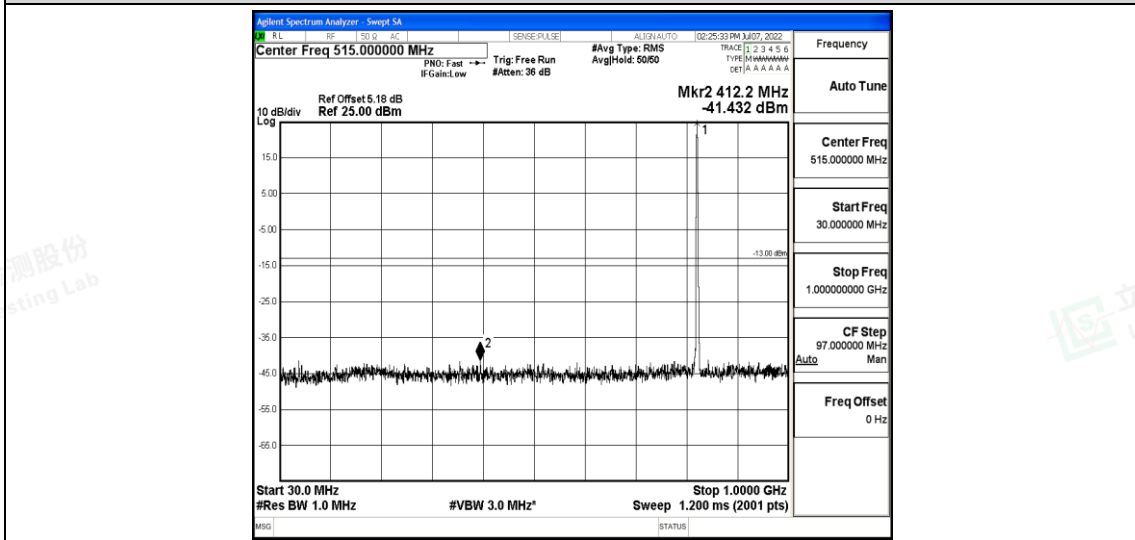

Band5-1.4MHz-QPSK-20643-1RB#0-Range4:1000~10000MHz

Band5-1.4MHz-16QAM-20407-1RB#0-Range1:0.009~0.15MHz

Band5-1.4MHz-16QAM-20407-1RB#0-Range2:0.15~30MHz

Band5-1.4MHz-16QAM-20407-1RB#0-Range3:30~1000MHz

Band5-1.4MHz-16QAM-20407-1RB#0-Range4:1000~10000MHz