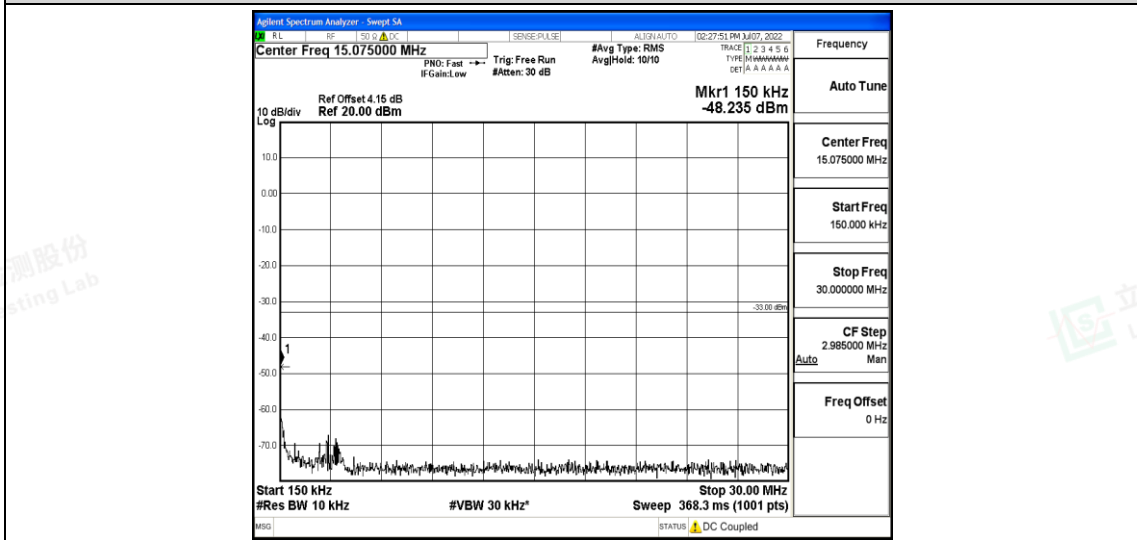

Band5-1.4MHz-16QAM-20525-1RB#0-Range2:0.15~30MHz

Band5-1.4MHz-16QAM-20525-1RB#0-Range3:30~1000MHz