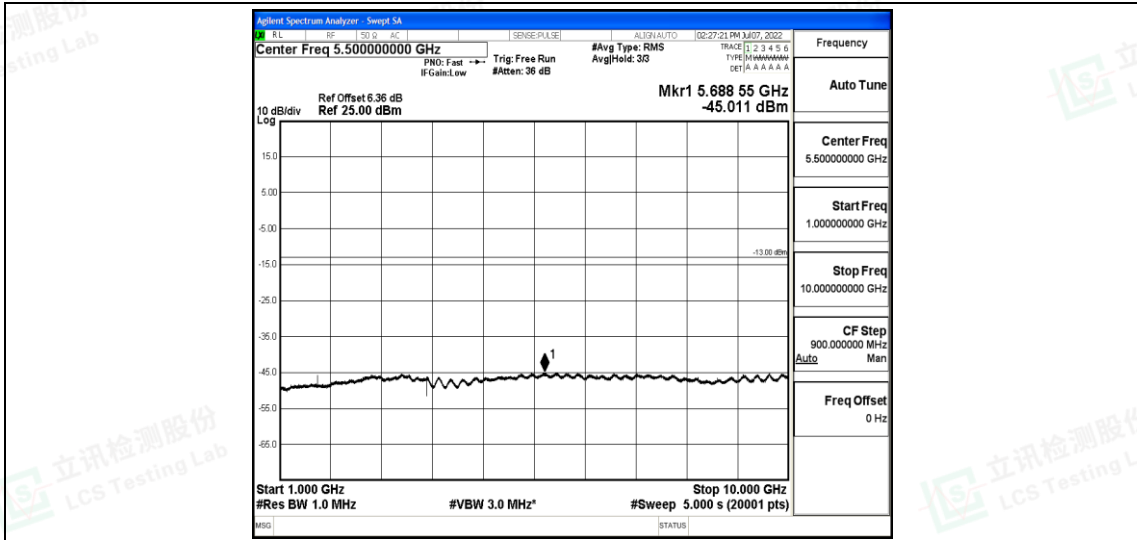

Band5-1.4MHz-QPSK-20525-1RB#0-Range4:1000~10000MHz

Band5-1.4MHz-QPSK-20643-1RB#0-Range1:0.009~0.15MHz