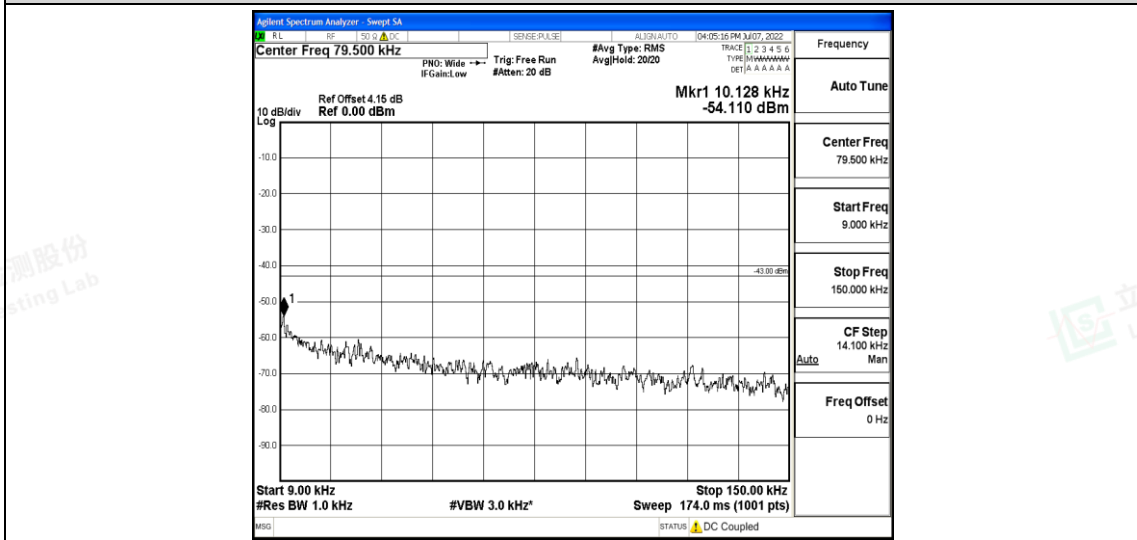

Band5-5MHz-16QAM-20625-1RB#0-Range1:0.009~0.15MHz

Band5-5MHz-16QAM-20625-1RB#0-Range2:0.15~30MHz