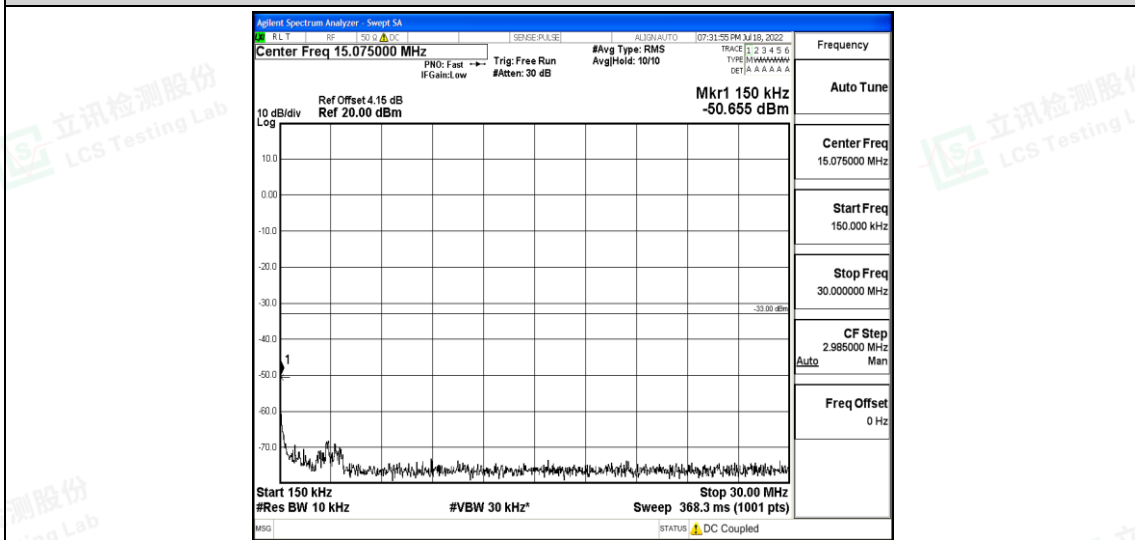

Band5-5MHz-QPSK-20625-1RB#0-Range2:0.15~30MHz

Band5-5MHz-QPSK-20625-1RB#0-Range3:30~1000MHz