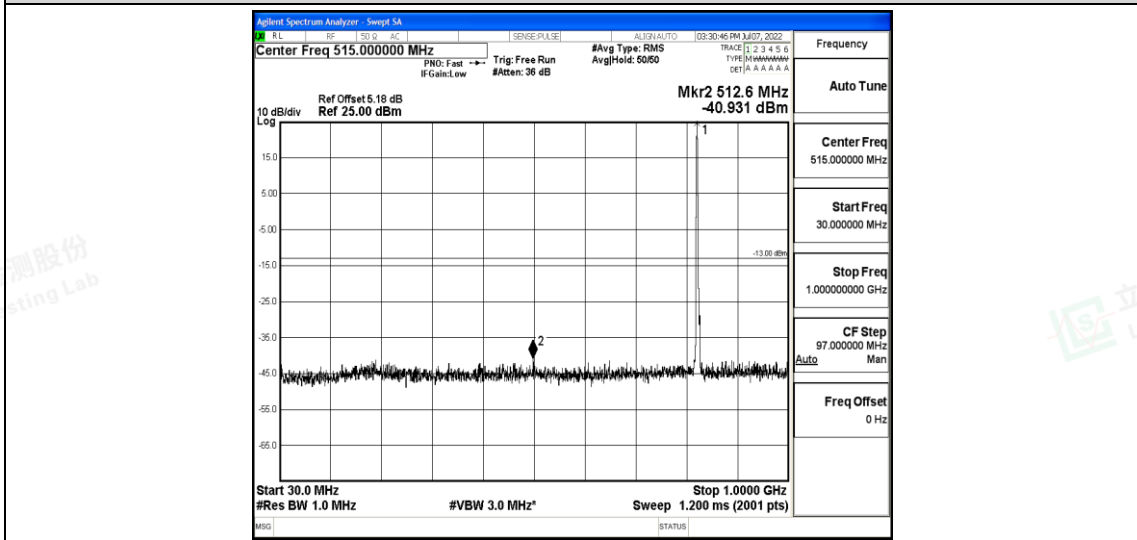

Band5-3MHz-QPSK-20415-1RB#0-Range3:30~1000MHz

Band5-3MHz-QPSK-20415-1RB#0-Range4:1000~10000MHz