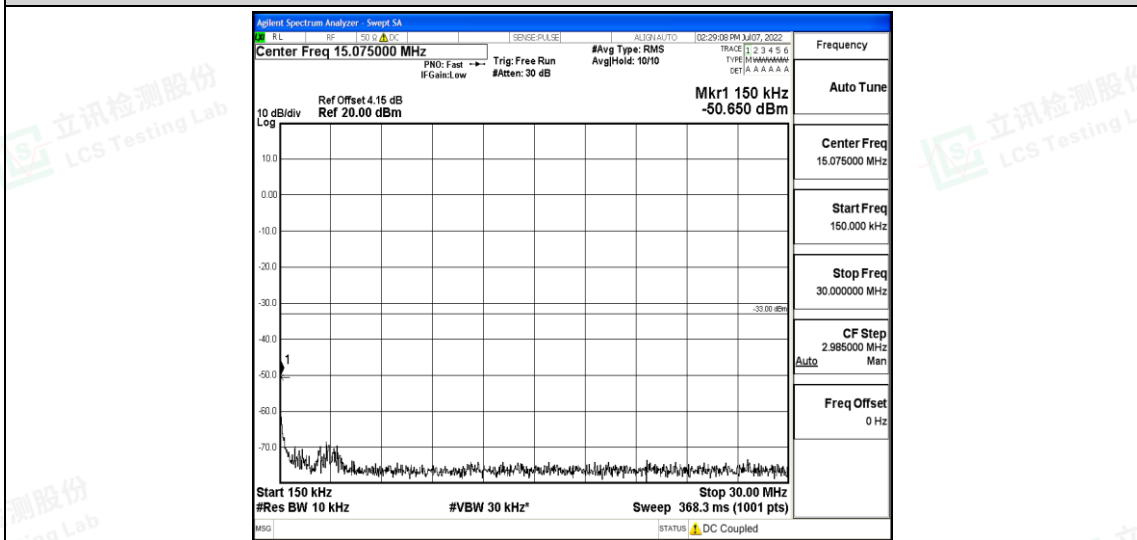

Band5-1.4MHz-QPSK-20525-1RB#0-Range4:1000~10000MHz

Shenzhen LCS Compliance Testing Laboratory Ltd.
 Add: 101, 201 Bldg A & 301 Bldg C, Juji Industrial Park Yabianxueziwei, Shajing Street, Baoan District, Shenzhen, 518000, China
 Tel: +(86) 0755-82591330 | E-mail: webmaster@lcs-cert.com | Web: www.lcs-cert.com
 Scan code to check authenticity

Band5-1.4MHz-QPSK-20643-1RB#0-Range1:0.009~0.15MHz

Band5-1.4MHz-QPSK-20643-1RB#0-Range2:0.15~30MHz

Band5-1.4MHz-QPSK-20643-1RB#0-Range3:30~1000MHz

Shenzhen LCS Compliance Testing Laboratory Ltd.
 Add: 101, 201 Bldg A & 301 Bldg C, Juji Industrial Park Yabianxueziwei, Shajing Street, Baoan District, Shenzhen, 518000, China
 Tel: +(86) 0755-82591330 | E-mail: webmaster@lcs-cert.com | Web: www.lcs-cert.com
 Scan code to check authenticity