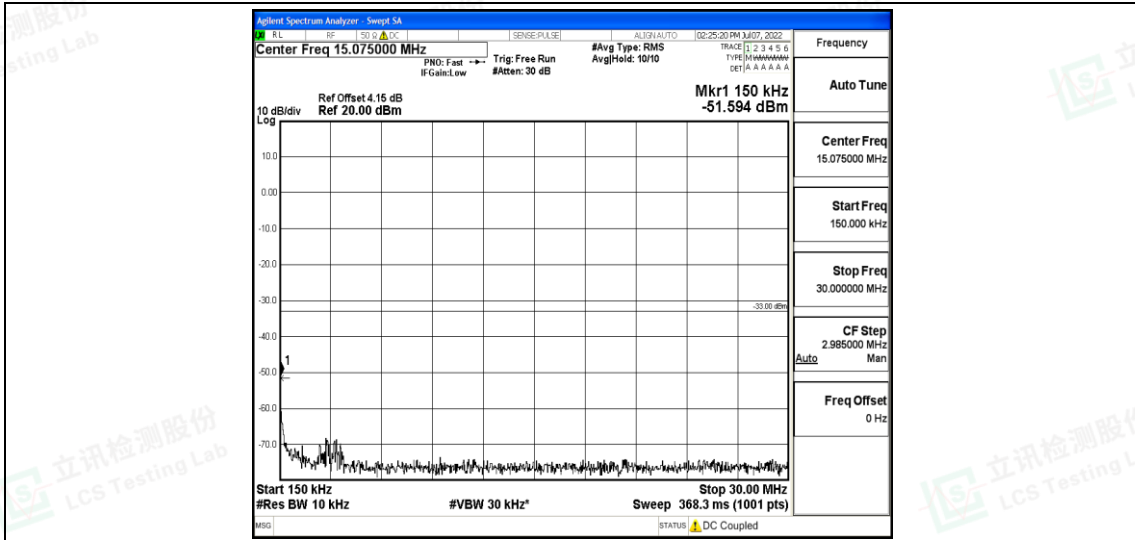

Band5-1.4MHz-QPSK-20643-1RB#0-Range4:1000~10000MHz

Band5-1.4MHz-16QAM-20407-1RB#0-Range1:0.009~0.15MHz

Band5-1.4MHz-16QAM-20407-1RB#0-Range2:0.15~30MHz

Band5-1.4MHz-16QAM-20407-1RB#0-Range3:30~1000MHz

Band5-1.4MHz-16QAM-20407-1RB#0-Range4:1000~10000MHz