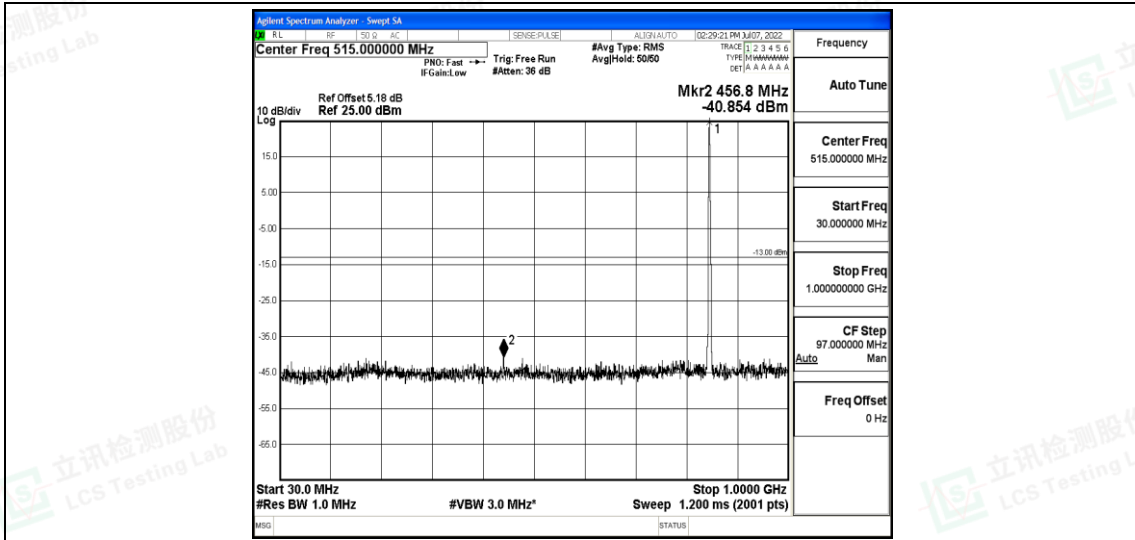

Band5-1.4MHz-QPSK-20643-1RB#0-Range1:0.009~0.15MHz

Band5-1.4MHz-QPSK-20643-1RB#0-Range2:0.15~30MHz

Band5-1.4MHz-QPSK-20643-1RB#0-Range3:30~1000MHz

Shenzhen LCS Compliance Testing Laboratory Ltd.
 Add: 101, 201 Bldg A & 301 Bldg C, Juji Industrial Park Yabianxueziwei, Shajing Street, Baoan District, Shenzhen, 518000, China
 Tel: +(86) 0755-82591330 | E-mail: webmaster@lcs-cert.com | Web: www.lcs-cert.com
 Scan code to check authenticity