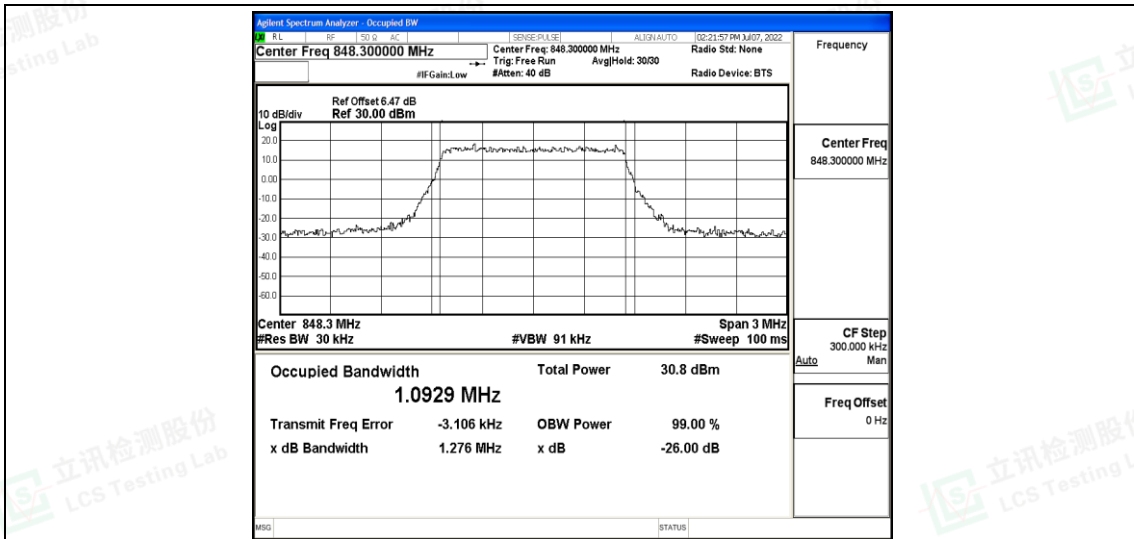

Band5-1.4MHz-16QAM-20407-6RB#0

Band5-1.4MHz-16QAM-20525-6RB#0

Band5-1.4MHz-16QAM-20643-6RB#0