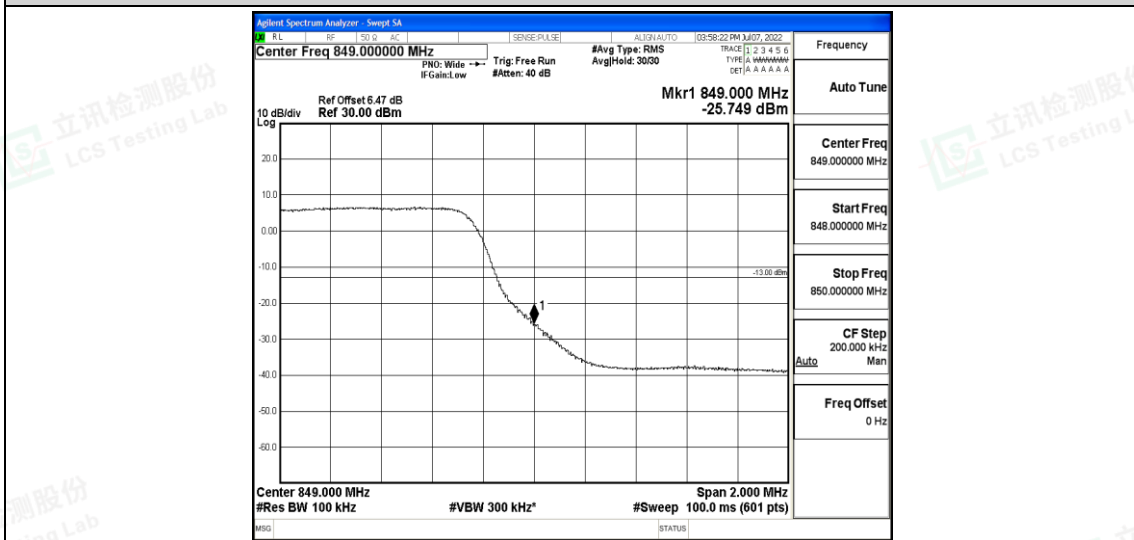

Band5-5MHz-16QAM-20425-25RB#0