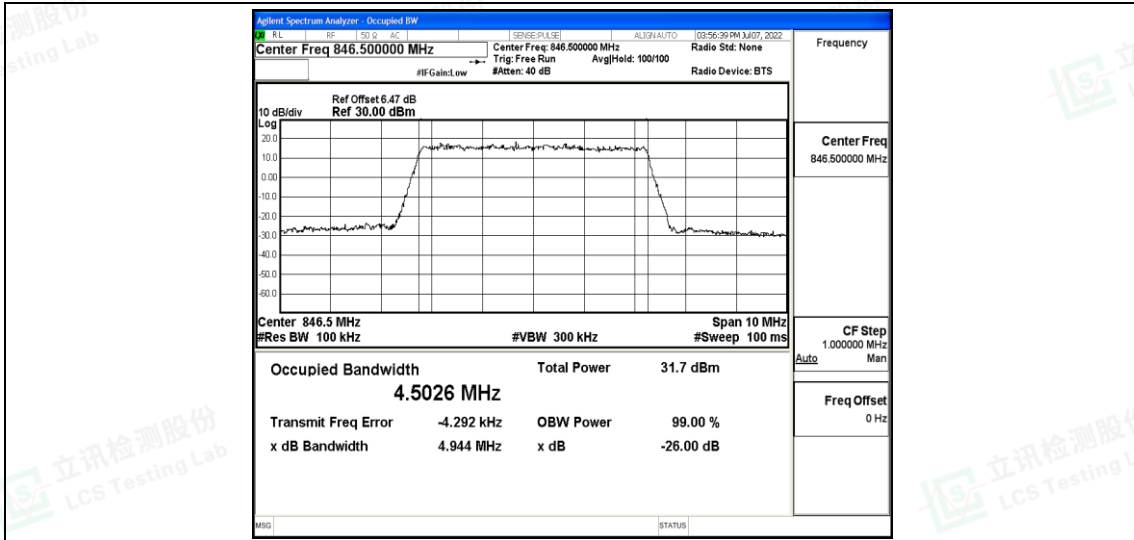

Band5-5MHz-16QAM-20425-25RB#0

Band5-5MHz-16QAM-20525-25RB#0

Band5-5MHz-16QAM-20625-25RB#0