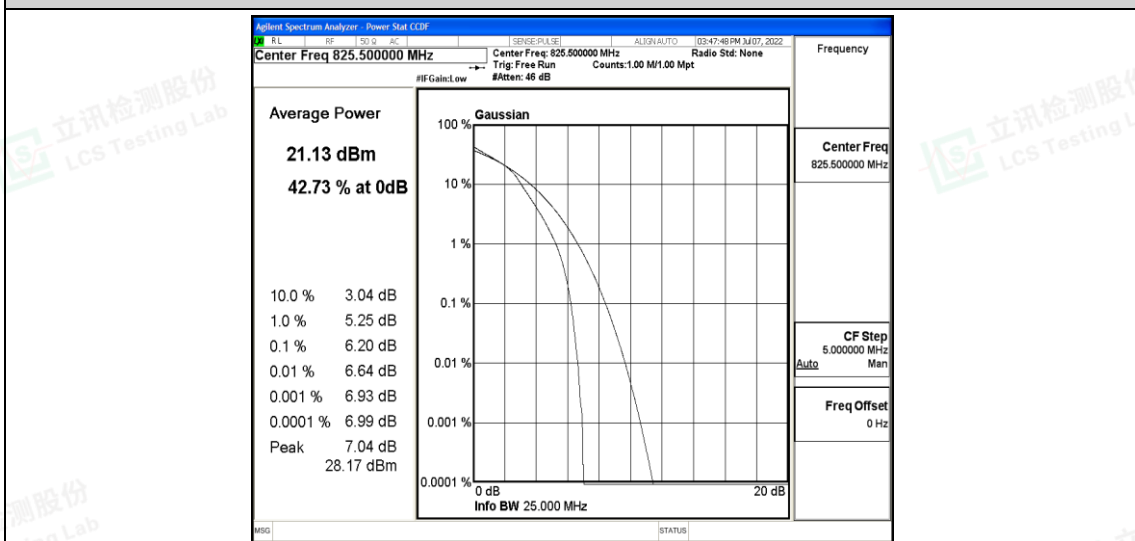

Band5-3MHz-16QAM-20525-1RB#0