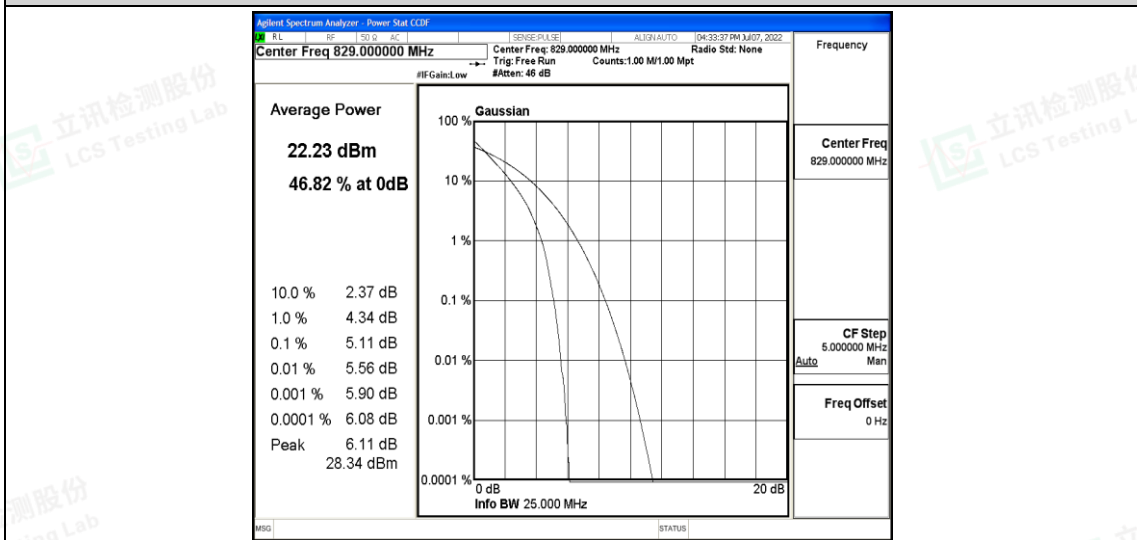

Band5-10MHz-QPSK-20525-1RB#0