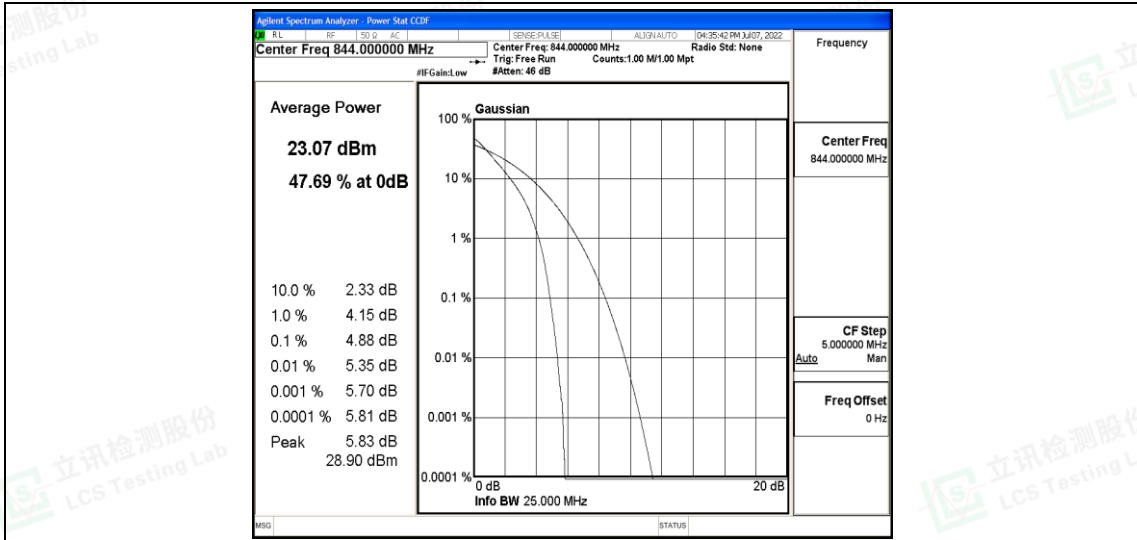

Band5-10MHz-QPSK-20600-1RB#0

Band5-10MHz-QPSK-20600-50RB#0

**Band5-10MHz-16QAM-20450-1RB#0**

**Band5-10MHz-16QAM-20450-50RB#0**

**Band5-10MHz-16QAM-20525-1RB#0**

Shenzhen LCS Compliance Testing Laboratory Ltd.  
 Add: 101, 201 Bldg A & 301 Bldg C, Juji Industrial Park Yabianxueziwei, Shajing Street, Baoan District, Shenzhen, 518000, China  
 Tel: +(86) 0755-82591330 | E-mail: webmaster@lcs-cert.com | Web: www.lcs-cert.com  
 Scan code to check authenticity