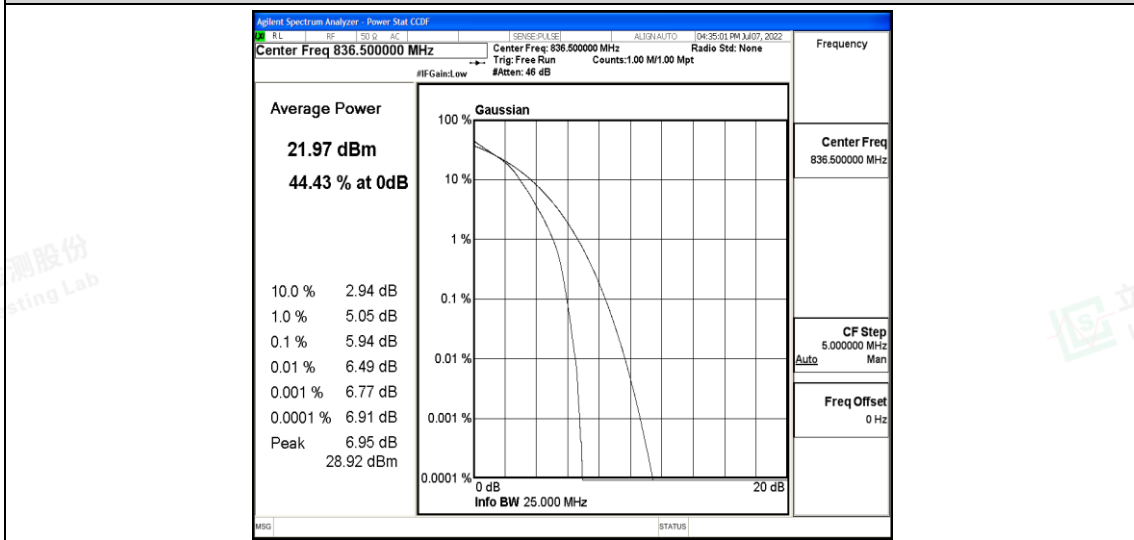

Band5-10MHz-16QAM-20600-1RB#0