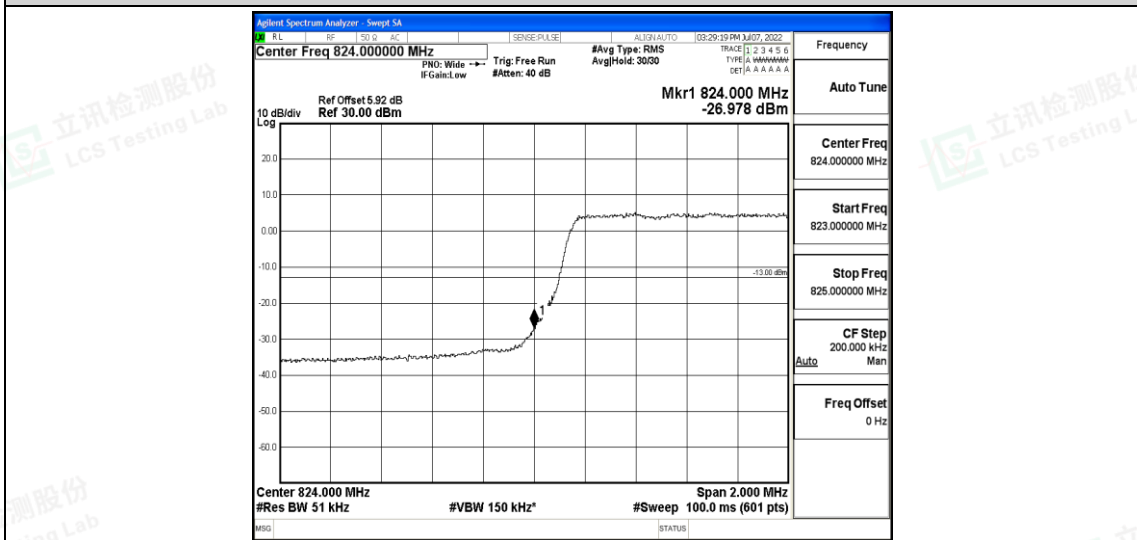

Band5-3MHz-16QAM-20635-15RB#0