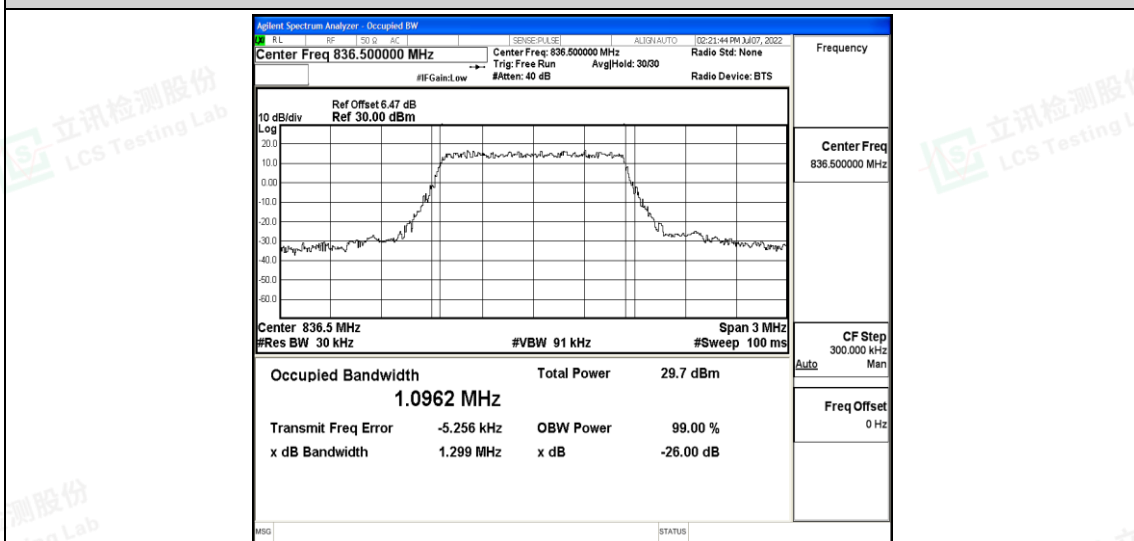

Band5-1.4MHz-16QAM-20525-6RB#0

Band5-1.4MHz-16QAM-20643-6RB#0