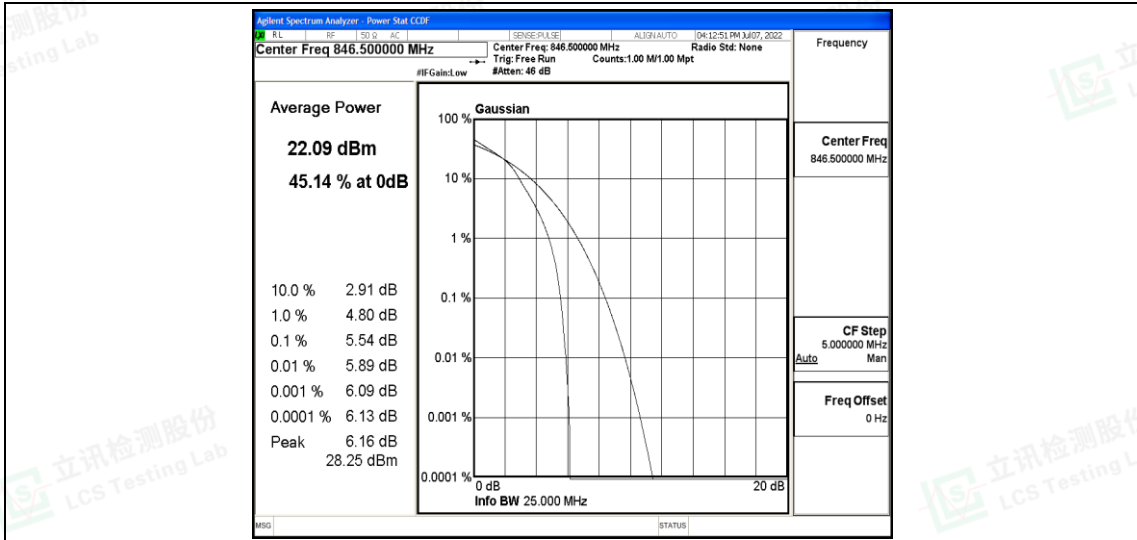

Band5-10MHz-QPSK-20450-1RB#0