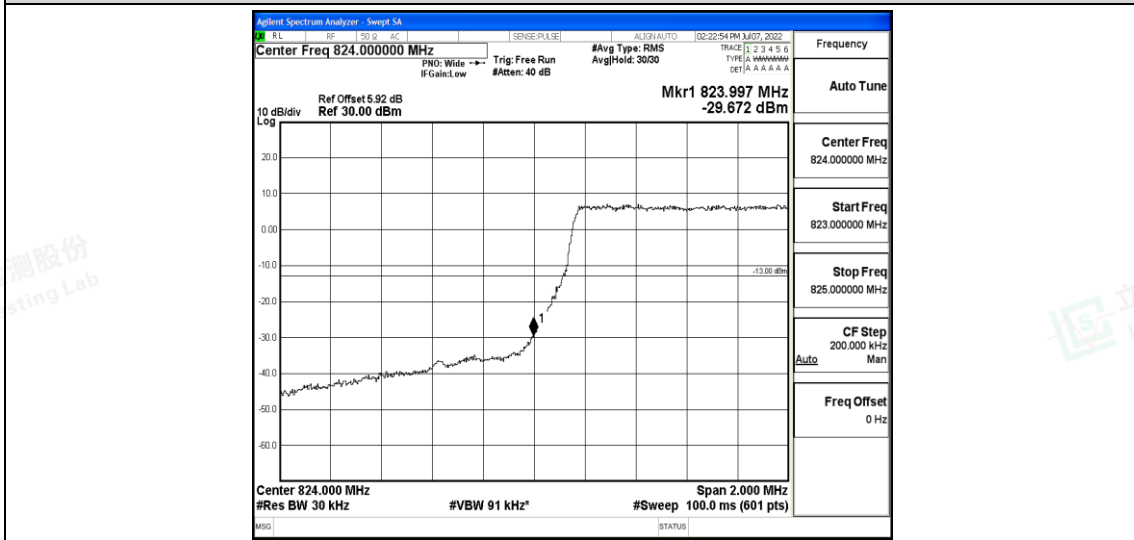

Band5-1.4MHz-16QAM-20643-6RB#0