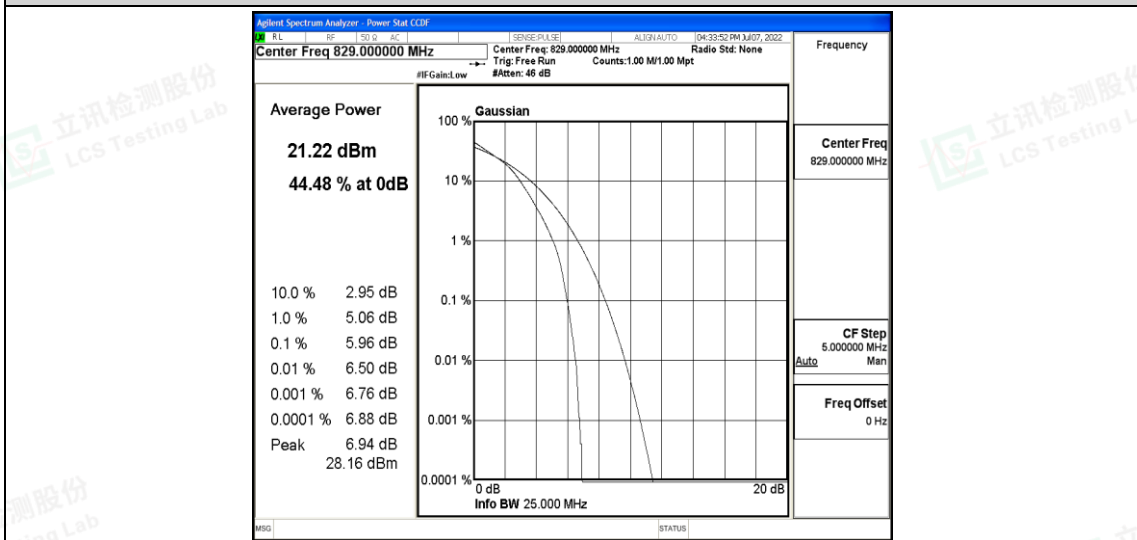

Band5-10MHz-QPSK-20600-1RB#0

Band5-10MHz-QPSK-20600-50RB#0

**Band5-10MHz-16QAM-20450-1RB#0**

**Band5-10MHz-16QAM-20450-50RB#0**

**Band5-10MHz-16QAM-20525-1RB#0**

Shenzhen LCS Compliance Testing Laboratory Ltd.  
 Add: 101, 201 Bldg A & 301 Bldg C, Juji Industrial Park Yabianxueziwei, Shajing Street, Baoan District, Shenzhen, 518000, China  
 Tel: +(86) 0755-82591330 | E-mail: webmaster@lcs-cert.com | Web: www.lcs-cert.com  
 Scan code to check authenticity