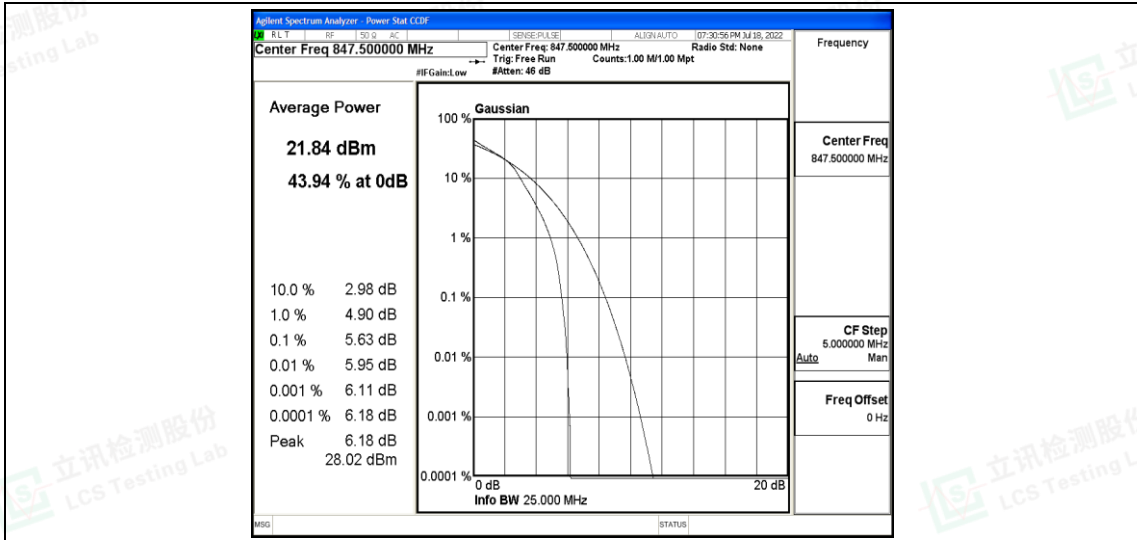

Band5-3MHz-16QAM-20415-1RB#0

Band5-3MHz-16QAM-20415-15RB#0

Band5-3MHz-16QAM-20525-1RB#0

Band5-3MHz-16QAM-20525-15RB#0

Band5-3MHz-16QAM-20635-1RB#0

Band5-3MHz-16QAM-20635-15RB#0

Shenzhen LCS Compliance Testing Laboratory Ltd.  
 Add: 101, 201 Bldg A & 301 Bldg C, Juji Industrial Park Yabianxueziwei, Shajing Street, Baoan District, Shenzhen, 518000, China  
 Tel: +(86) 0755-82591330 | E-mail: webmaster@lcs-cert.com | Web: www.lcs-cert.com  
 Scan code to check authenticity