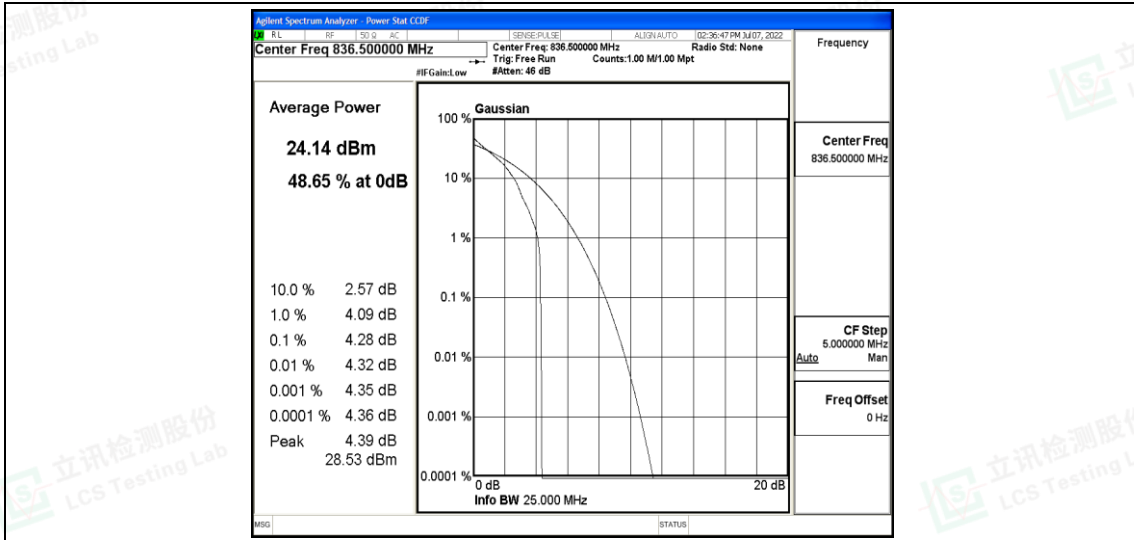

Band5-1.4MHz-QPSK-20525-6RB#0

Band5-1.4MHz-QPSK-20643-1RB#0

Band5-1.4MHz-QPSK-20643-6RB#0