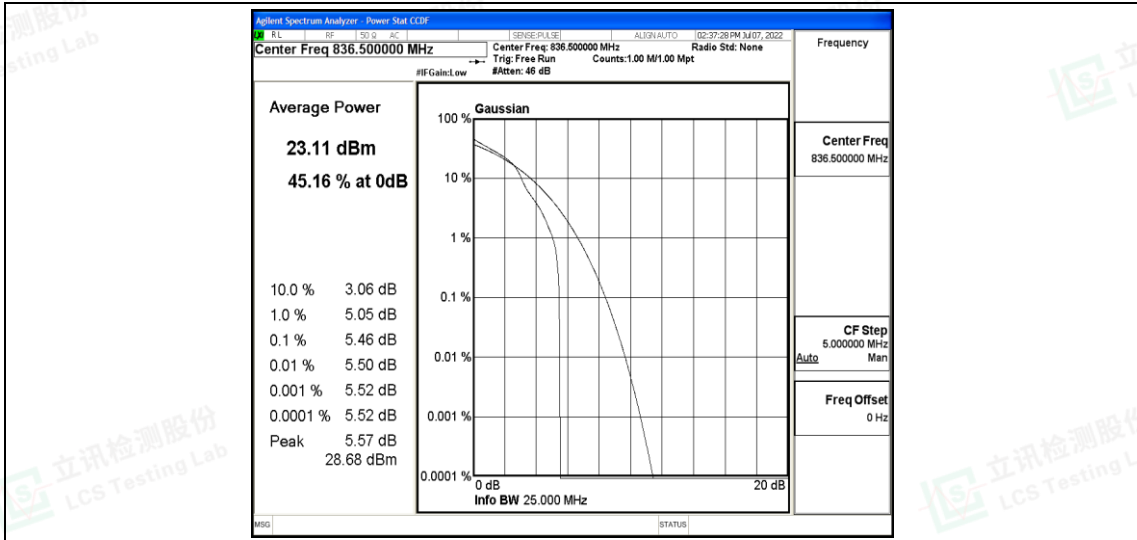

### Test Graphs

Band5-1.4MHz-QPSK-20525-6RB#0

Band5-1.4MHz-QPSK-20643-1RB#0

Band5-1.4MHz-QPSK-20643-6RB#0

Band5-1.4MHz-16QAM-20407-1RB#0

Band5-1.4MHz-16QAM-20407-6RB#0

Band5-1.4MHz-16QAM-20525-1RB#0

Band5-1.4MHz-16QAM-20525-6RB#0