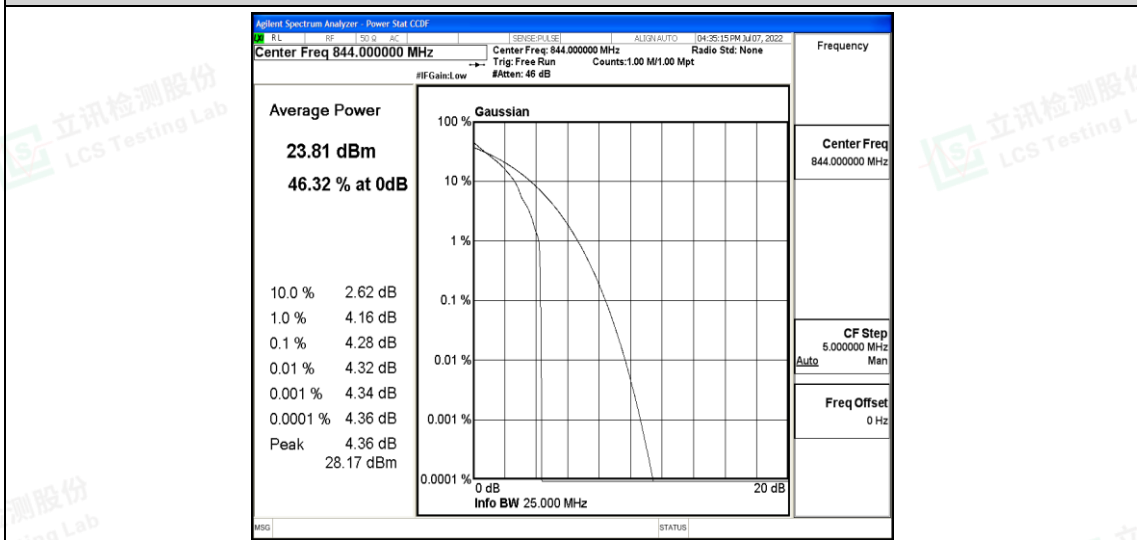

Band5-10MHz-QPSK-20600-1RB#0

Band5-10MHz-QPSK-20600-50RB#0

**Band5-10MHz-16QAM-20450-1RB#0**

**Band5-10MHz-16QAM-20450-50RB#0**

**Band5-10MHz-16QAM-20525-1RB#0**

Shenzhen LCS Compliance Testing Laboratory Ltd.  
 Add: 101, 201 Bldg A & 301 Bldg C, Juji Industrial Park Yabianxueziwei, Shajing Street, Baoan District, Shenzhen, 518000, China  
 Tel: +(86) 0755-82591330 | E-mail: webmaster@lcs-cert.com | Web: www.lcs-cert.com  
 Scan code to check authenticity