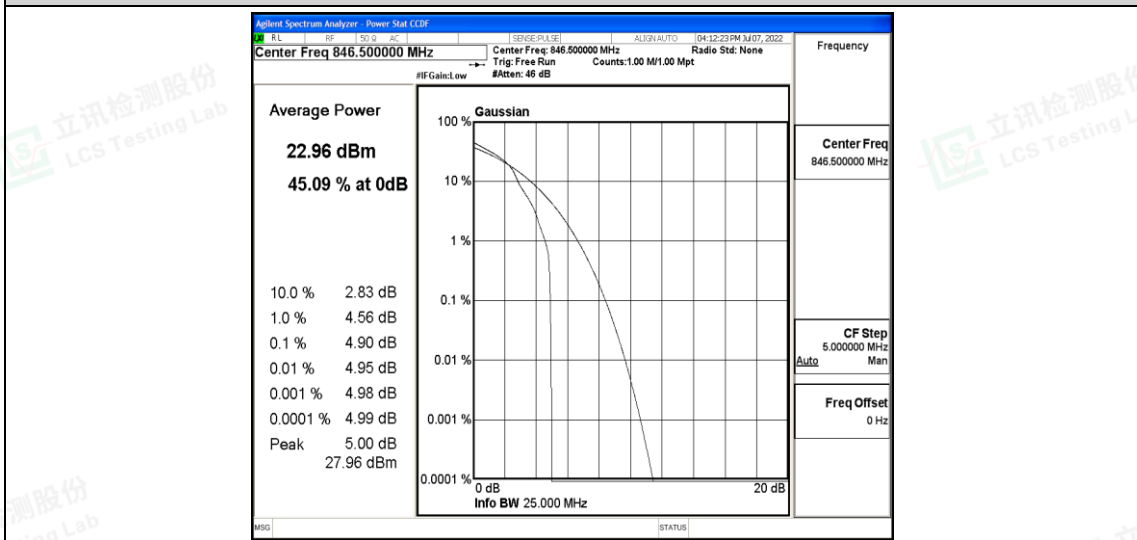

Band5-5MHz-16QAM-20625-25RB#0