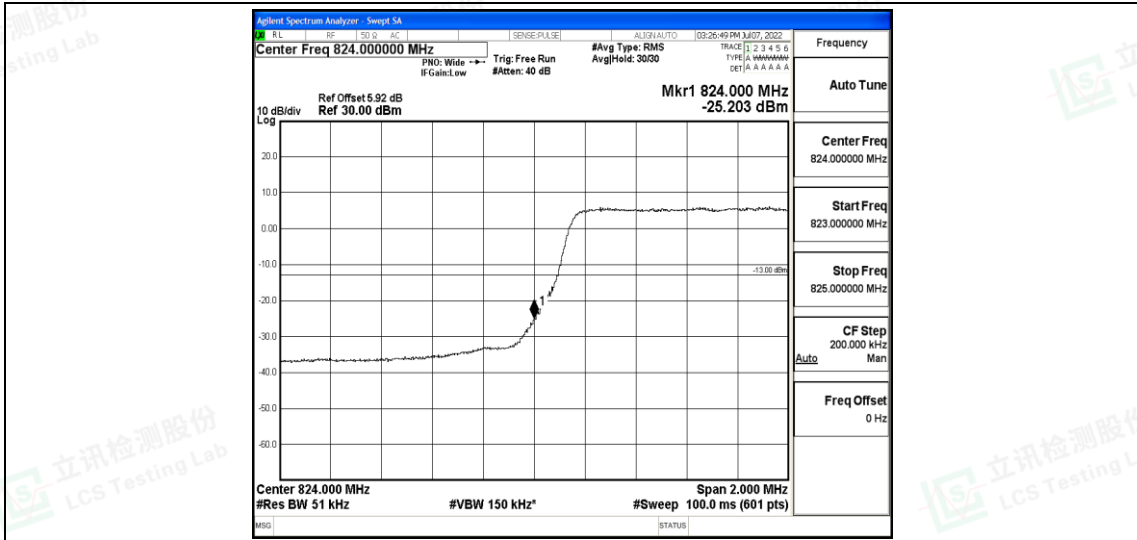

#### Test Graphs

Band5-1.4MHz-16QAM-20407-6RB#0

Band5-1.4MHz-16QAM-20643-6RB#0

Band5-3MHz-QPSK-20415-15RB#0

Shenzhen LCS Compliance Testing Laboratory Ltd.  
 Add: 101, 201 Bldg A & 301 Bldg C, Juji Industrial Park Yabianxueziwei, Shajing Street, Baoan District, Shenzhen, 518000, China  
 Tel: +(86) 0755-82591330 | E-mail: webmaster@lcs-cert.com | Web: www.lcs-cert.com  
 Scan code to check authenticity