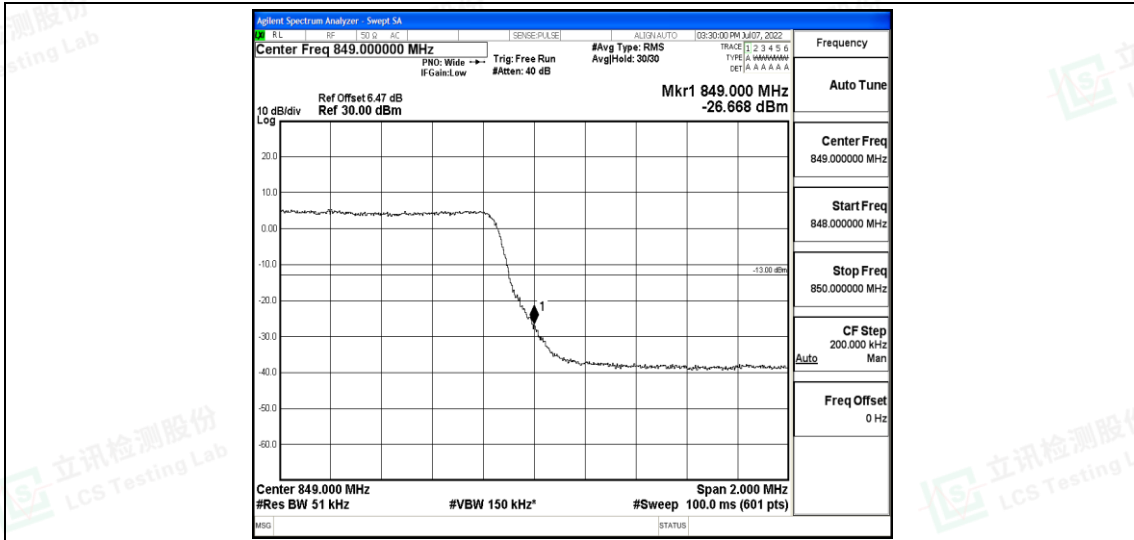

Band5-5MHz-QPSK-20425-25RB#0