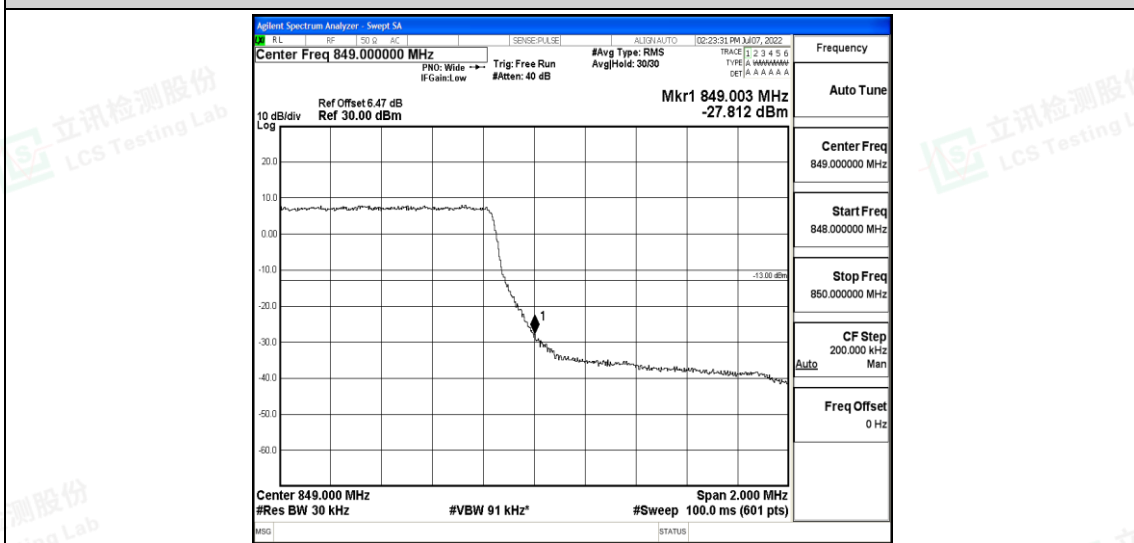

#### Test Graphs

Band5-1.4MHz-16QAM-20407-6RB#0

Band5-1.4MHz-16QAM-20643-6RB#0

Band5-3MHz-QPSK-20415-15RB#0

Shenzhen LCS Compliance Testing Laboratory Ltd.  
 Add: 101, 201 Bldg A & 301 Bldg C, Juji Industrial Park Yabianxueziwei, Shajing Street, Baoan District, Shenzhen, 518000, China  
 Tel: +(86) 0755-82591330 | E-mail: webmaster@lcs-cert.com | Web: www.lcs-cert.com  
 Scan code to check authenticity