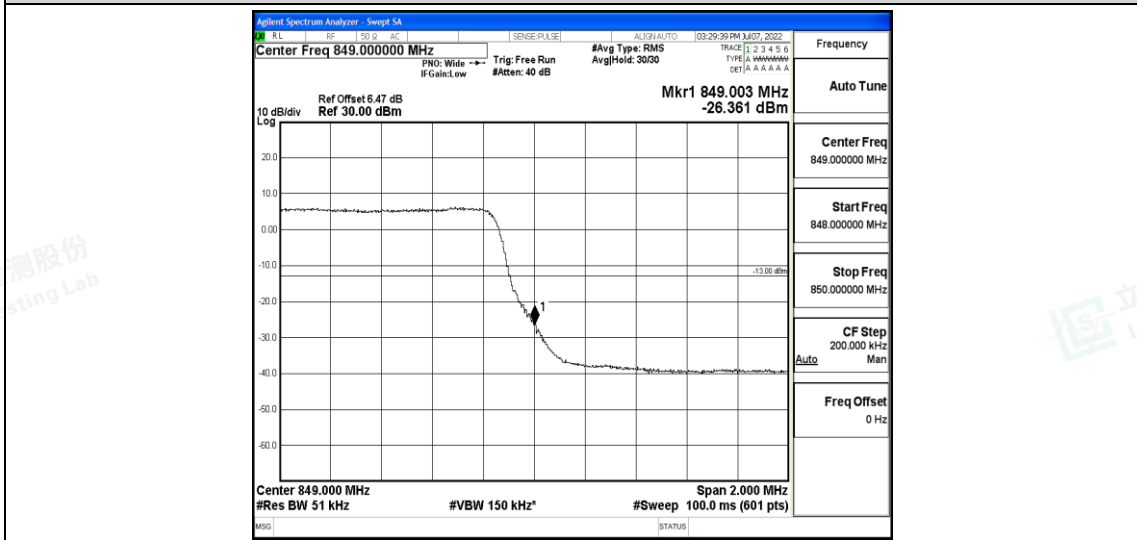

Band5-3MHz-16QAM-20415-15RB#0