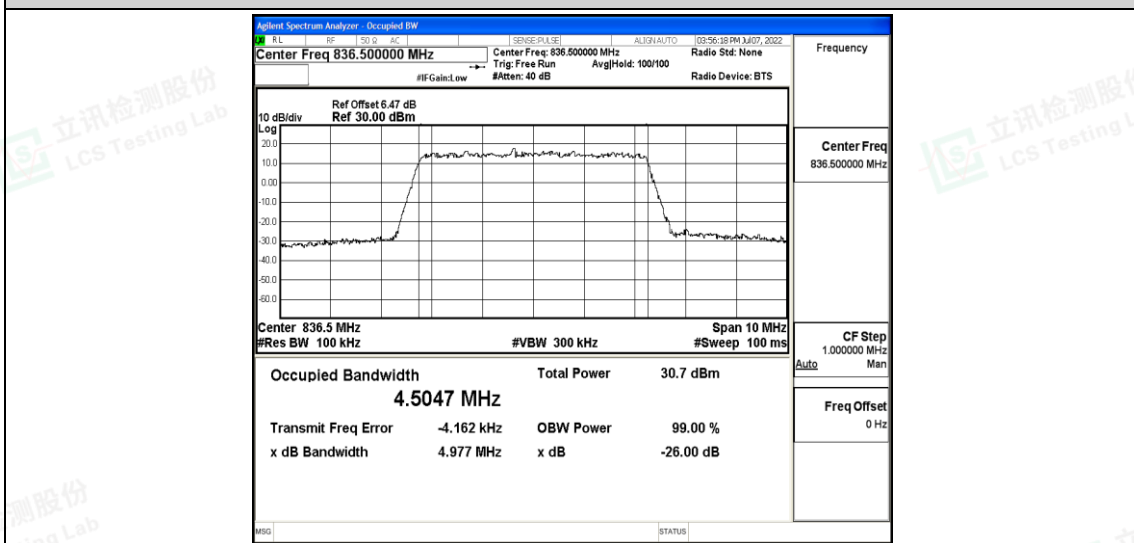

Band5-5MHz-16QAM-20525-25RB#0

Band5-5MHz-16QAM-20625-25RB#0