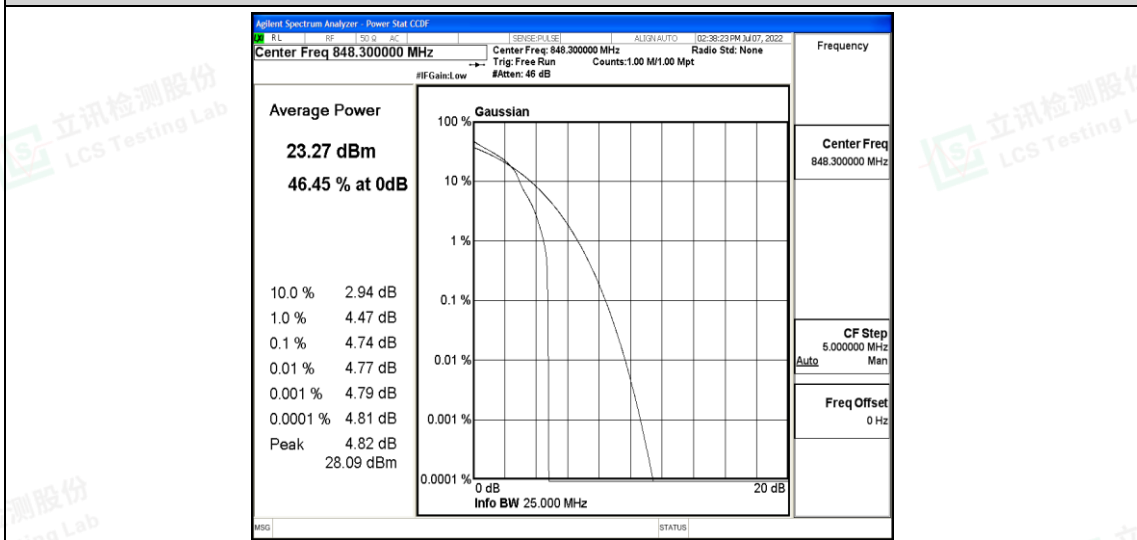

Band5-1.4MHz-16QAM-20643-6RB#0