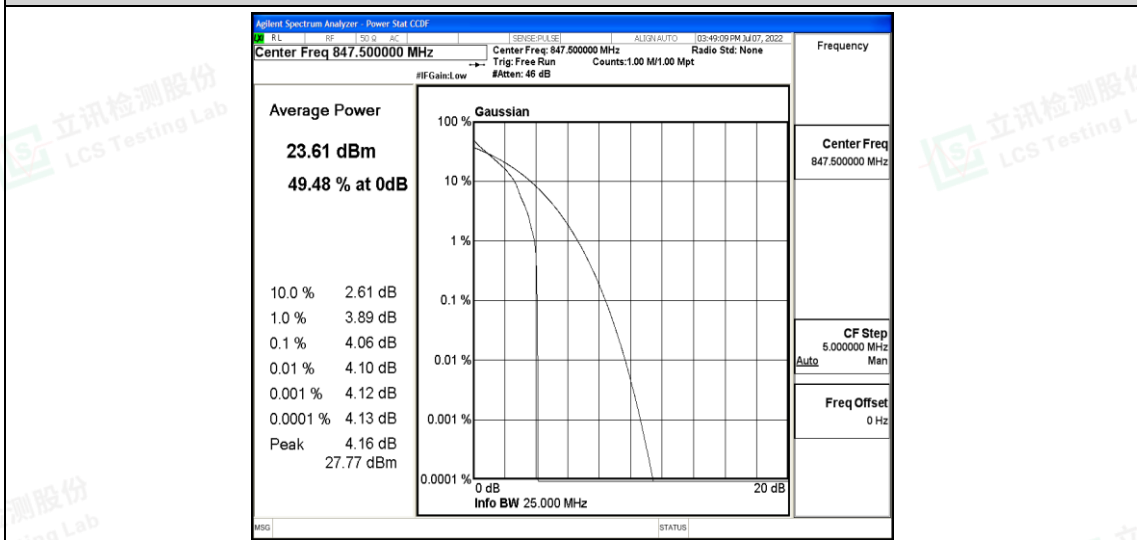

Band5-3MHz-QPSK-20635-15RB#0