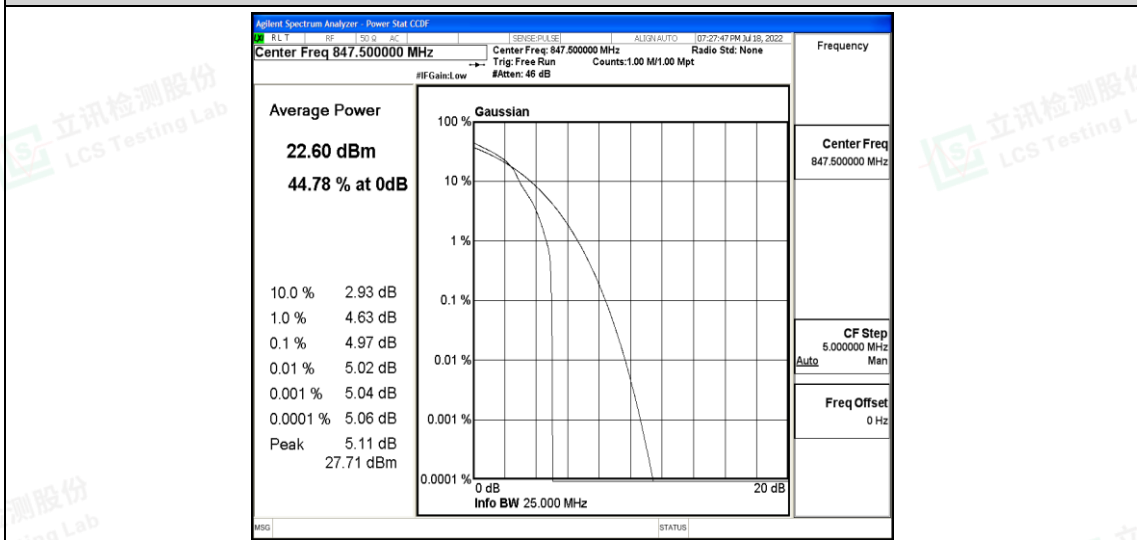

Band5-3MHz-16QAM-20415-1RB#0

Band5-3MHz-16QAM-20415-15RB#0

Band5-3MHz-16QAM-20525-1RB#0

Band5-3MHz-16QAM-20525-15RB#0

Band5-3MHz-16QAM-20635-1RB#0

Band5-3MHz-16QAM-20635-15RB#0

Shenzhen LCS Compliance Testing Laboratory Ltd.  
 Add: 101, 201 Bldg A & 301 Bldg C, Juji Industrial Park Yabianxueziwei, Shajing Street, Baoan District, Shenzhen, 518000, China  
 Tel: +(86) 0755-82591330 | E-mail: webmaster@lcs-cert.com | Web: www.lcs-cert.com  
 Scan code to check authenticity