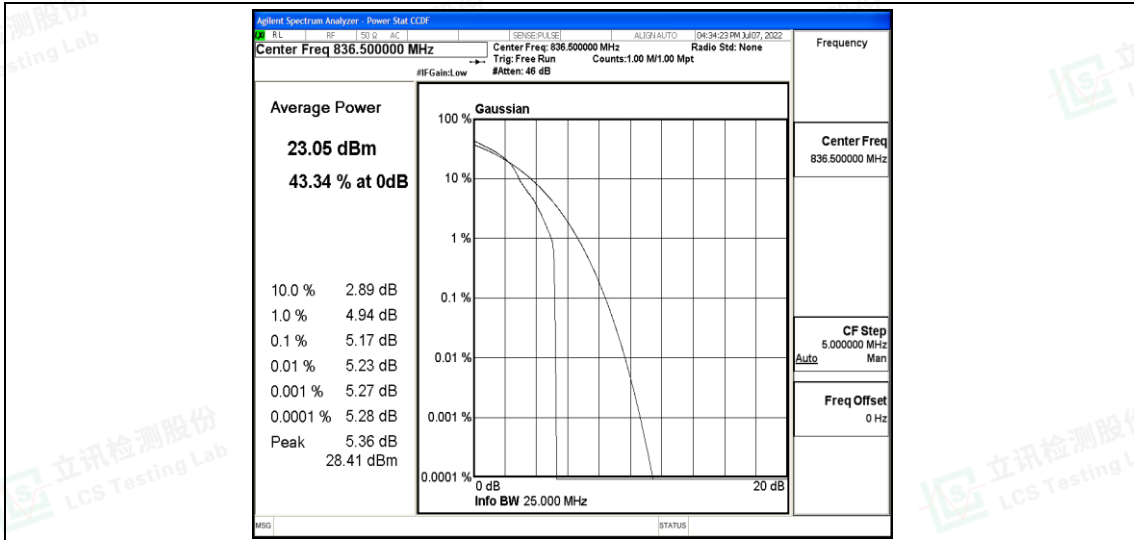

Band5-10MHz-QPSK-20600-1RB#0

Band5-10MHz-QPSK-20600-50RB#0

**Band5-10MHz-16QAM-20450-1RB#0**

**Band5-10MHz-16QAM-20450-50RB#0**

**Band5-10MHz-16QAM-20525-1RB#0**

Shenzhen LCS Compliance Testing Laboratory Ltd.  
 Add: 101, 201 Bldg A & 301 Bldg C, Juji Industrial Park Yabianxueziwei, Shajing Street, Baoan District, Shenzhen, 518000, China  
 Tel: +(86) 0755-82591330 | E-mail: webmaster@lcs-cert.com | Web: www.lcs-cert.com  
 Scan code to check authenticity