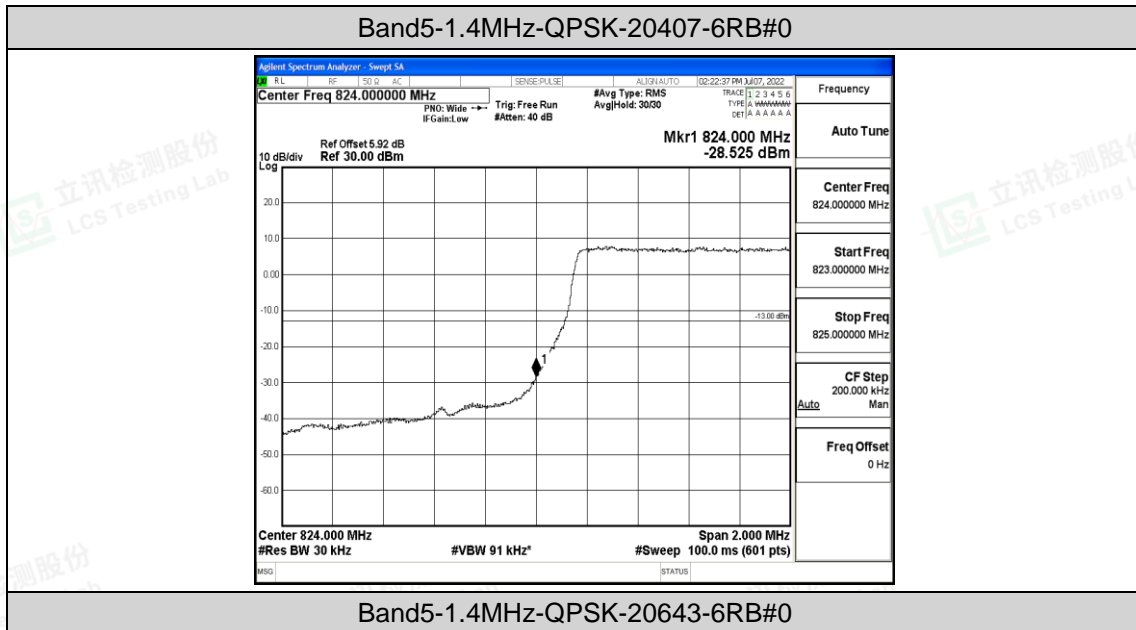

F.4 Band Edge

Test Result

Band	Bandwidth	Modulation	Channel	RB Configuration	Result(dBm)	Verdict
Band5	1.4MHz	QPSK	20407	6RB#0	-28.52	PASS
Band5	1.4MHz	QPSK	20643	6RB#0	-26.81	PASS
Band5	1.4MHz	16QAM	20407	6RB#0	-29.67	PASS
Band5	1.4MHz	16QAM	20643	6RB#0	-27.81	PASS
Band5	3MHz	QPSK	20415	15RB#0	-25.20	PASS
Band5	3MHz	QPSK	20635	15RB#0	-26.36	PASS
Band5	3MHz	16QAM	20415	15RB#0	-26.98	PASS
Band5	3MHz	16QAM	20635	15RB#0	-26.67	PASS
Band5	5MHz	QPSK	20425	25RB#0	-26.00	PASS
Band5	5MHz	QPSK	20625	25RB#0	-25.75	PASS
Band5	5MHz	16QAM	20425	25RB#0	-26.92	PASS
Band5	5MHz	16QAM	20625	25RB#0	-26.36	PASS
Band5	10MHz	QPSK	20450	50RB#0	-28.89	PASS
Band5	10MHz	QPSK	20600	50RB#0	-29.38	PASS
Band5	10MHz	16QAM	20450	50RB#0	-30.78	PASS
Band5	10MHz	16QAM	20600	50RB#0	-30.49	PASS

Test Graphs