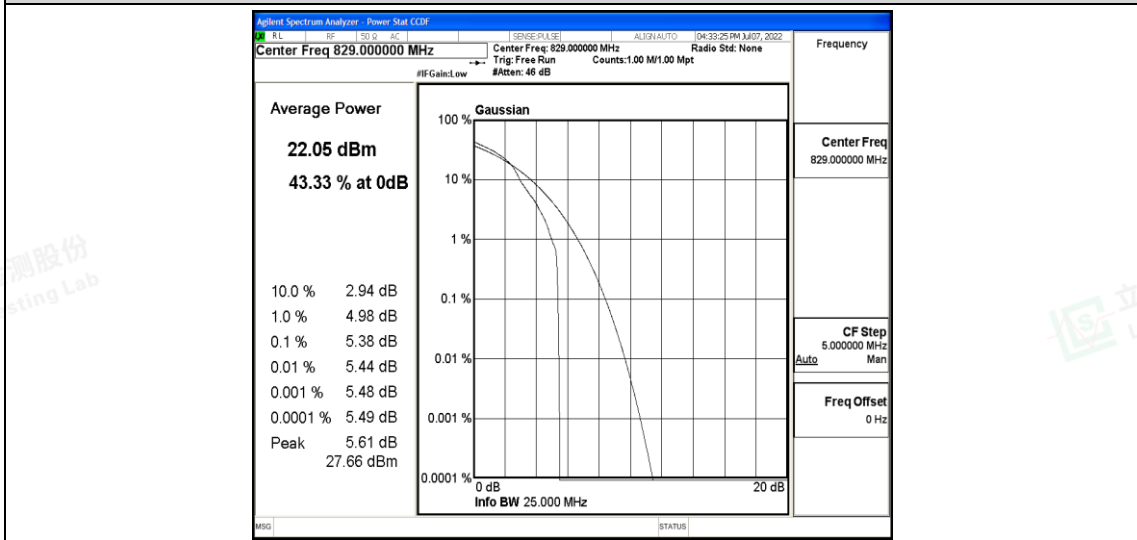

Band5-10MHz-QPSK-20600-1RB#0

Band5-10MHz-QPSK-20600-50RB#0

**Band5-10MHz-16QAM-20450-1RB#0**

**Band5-10MHz-16QAM-20450-50RB#0**

**Band5-10MHz-16QAM-20525-1RB#0**

Shenzhen LCS Compliance Testing Laboratory Ltd.  
 Add: 101, 201 Bldg A & 301 Bldg C, Juji Industrial Park Yabianxueziwei, Shajing Street, Baoan District, Shenzhen, 518000, China  
 Tel: +(86) 0755-82591330 | E-mail: webmaster@lcs-cert.com | Web: www.lcs-cert.com  
 Scan code to check authenticity