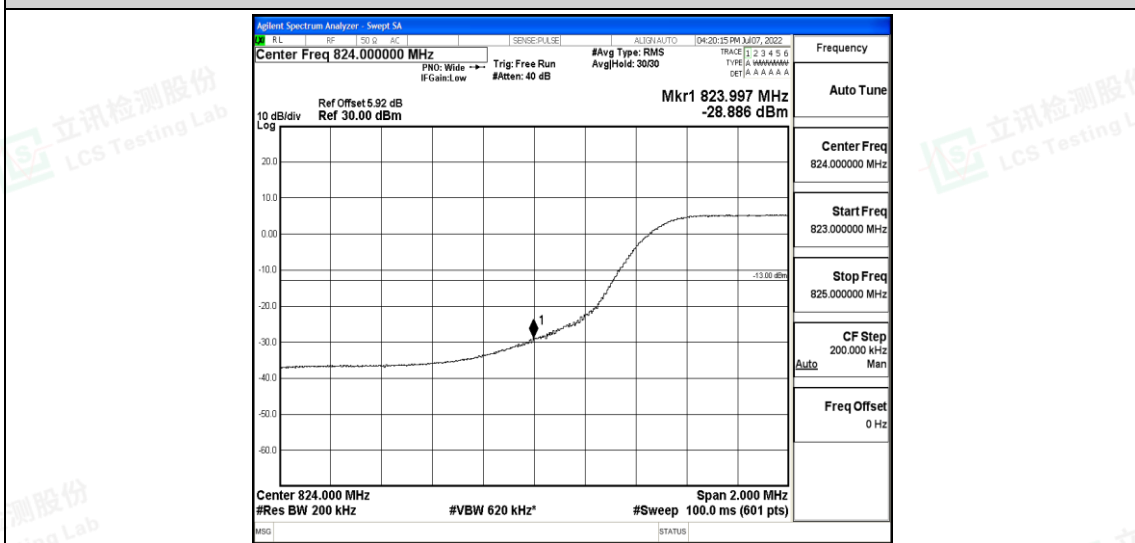

Band5-10MHz-QPSK-20600-50RB#0

Shenzhen LCS Compliance Testing Laboratory Ltd.
Add: 101, 201 Bldg A & 301 Bldg C, Juji Industrial Park Yabianxueziwei, Shajing Street, Baoan District, Shenzhen, 518000, China
Tel: +(86) 0755-82591330 | E-mail: webmaster@lcs-cert.com | Web: www.lcs-cert.com
Scan code to check authenticity