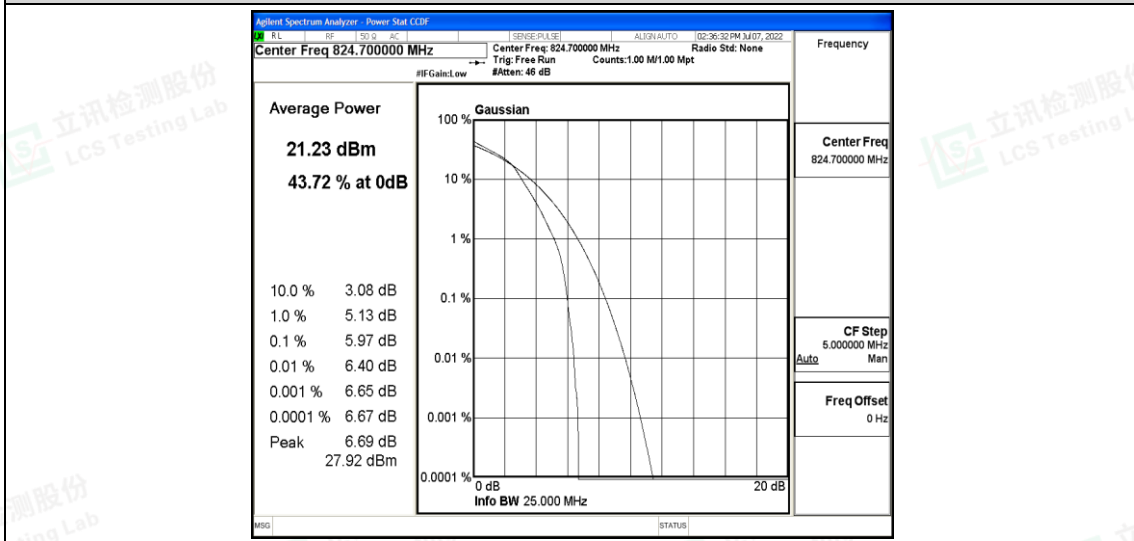

### Test Graphs

Band5-1.4MHz-QPSK-20525-6RB#0

Band5-1.4MHz-QPSK-20643-1RB#0

Band5-1.4MHz-QPSK-20643-6RB#0

Band5-1.4MHz-16QAM-20407-1RB#0

Band5-1.4MHz-16QAM-20407-6RB#0

Band5-1.4MHz-16QAM-20525-1RB#0

Band5-1.4MHz-16QAM-20525-6RB#0