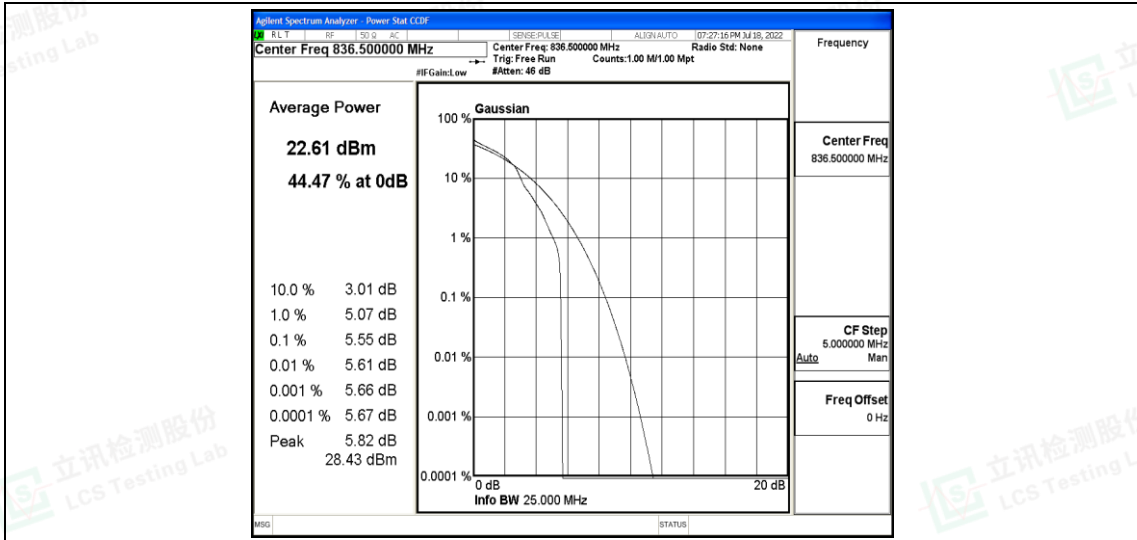

Band5-3MHz-16QAM-20415-1RB#0

Band5-3MHz-16QAM-20415-15RB#0

Band5-3MHz-16QAM-20525-1RB#0

Band5-3MHz-16QAM-20525-15RB#0

Band5-3MHz-16QAM-20635-1RB#0

Band5-3MHz-16QAM-20635-15RB#0

Shenzhen LCS Compliance Testing Laboratory Ltd.  
 Add: 101, 201 Bldg A & 301 Bldg C, Juji Industrial Park Yabianxueziwei, Shajing Street, Baoan District, Shenzhen, 518000, China  
 Tel: +(86) 0755-82591330 | E-mail: webmaster@lcs-cert.com | Web: www.lcs-cert.com  
 Scan code to check authenticity