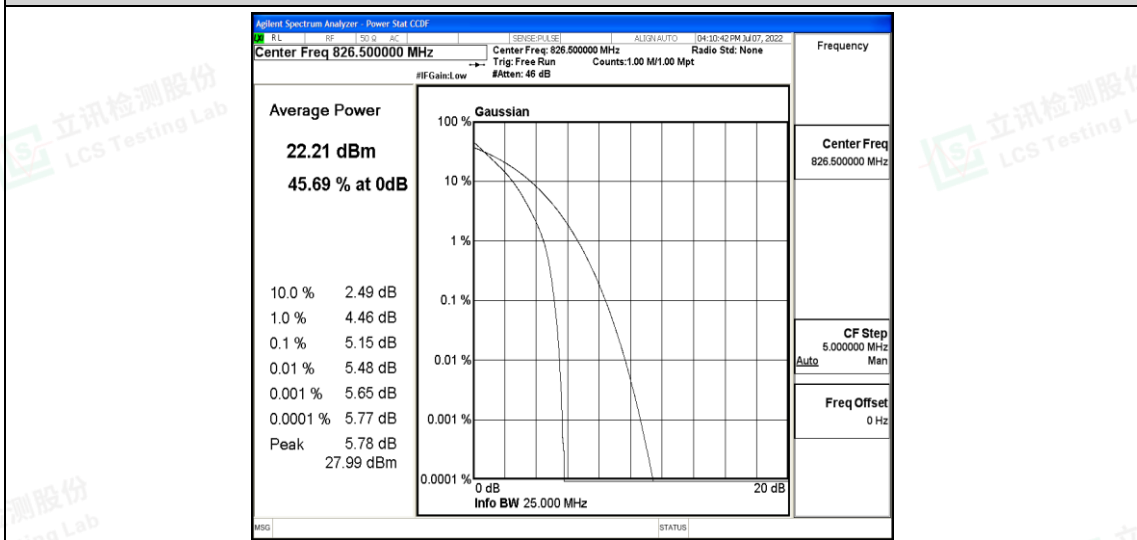

Band5-5MHz-QPSK-20525-1RB#0