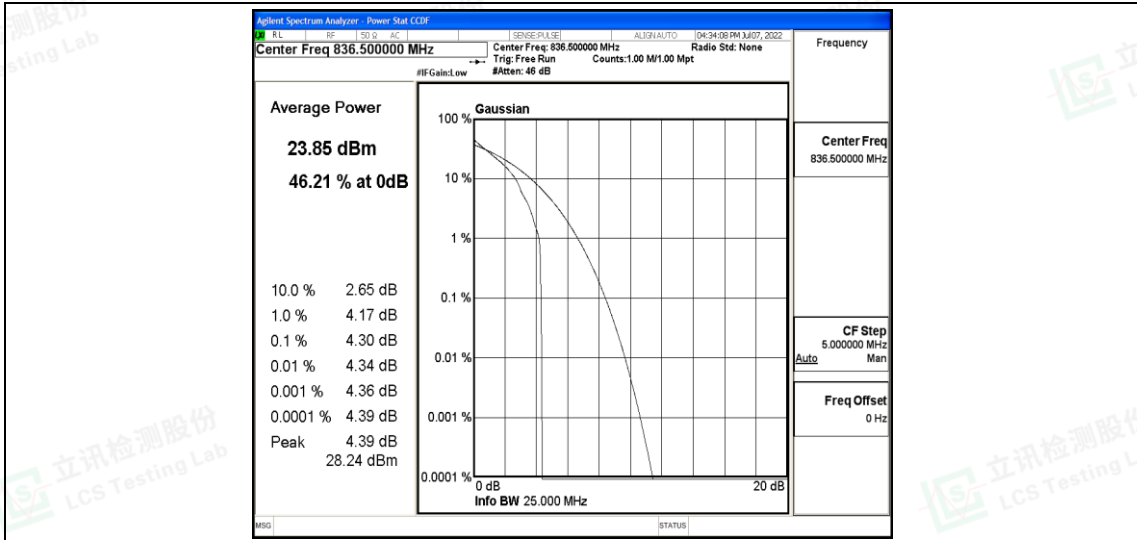

Band5-10MHz-QPSK-20525-50RB#0