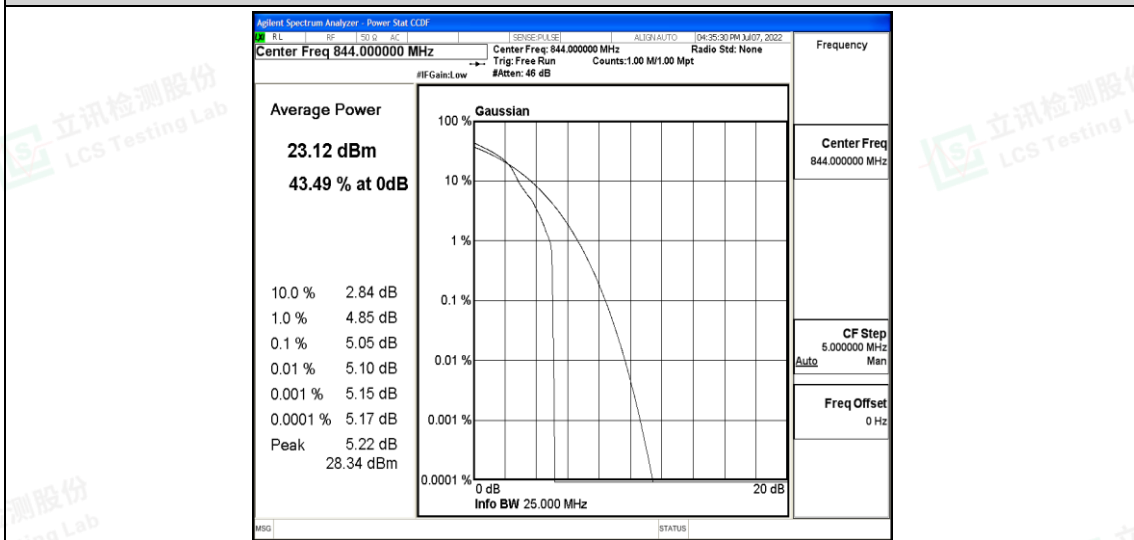

Band5-10MHz-16QAM-20600-50RB#0