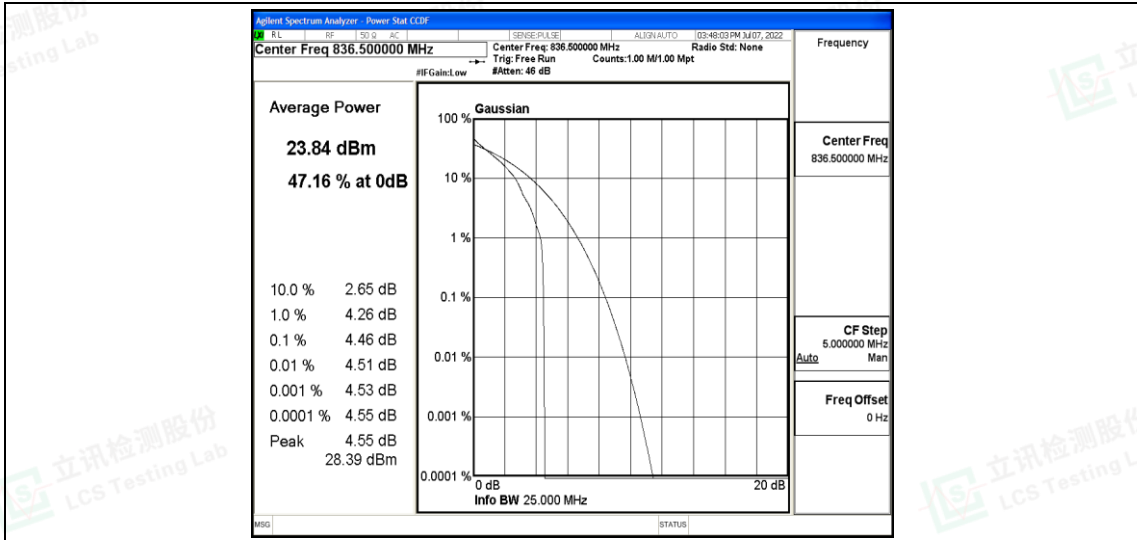

Band5-3MHz-QPSK-20525-15RB#0