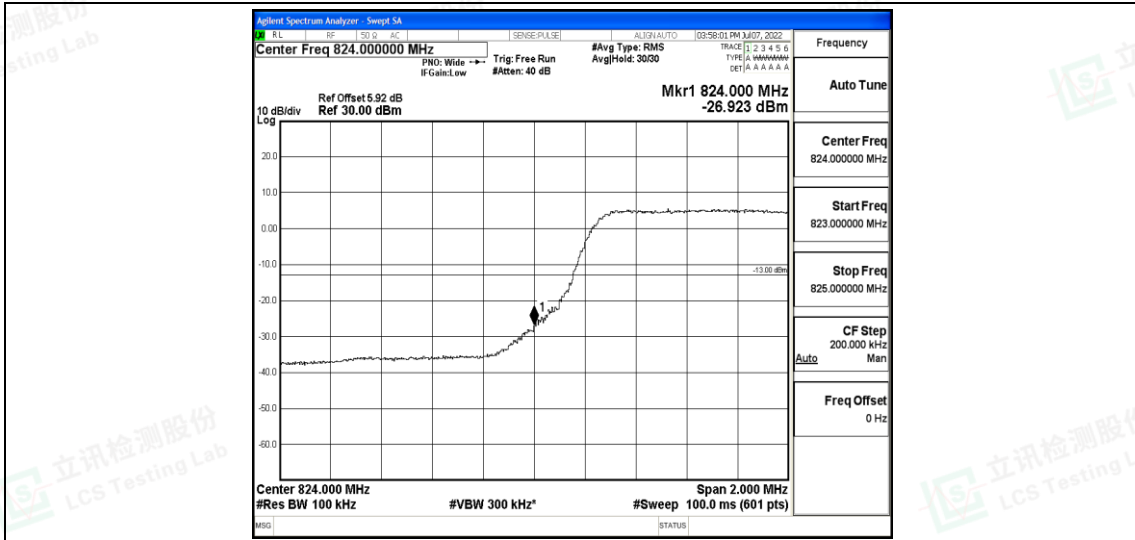

Band5-5MHz-16QAM-20625-25RB#0