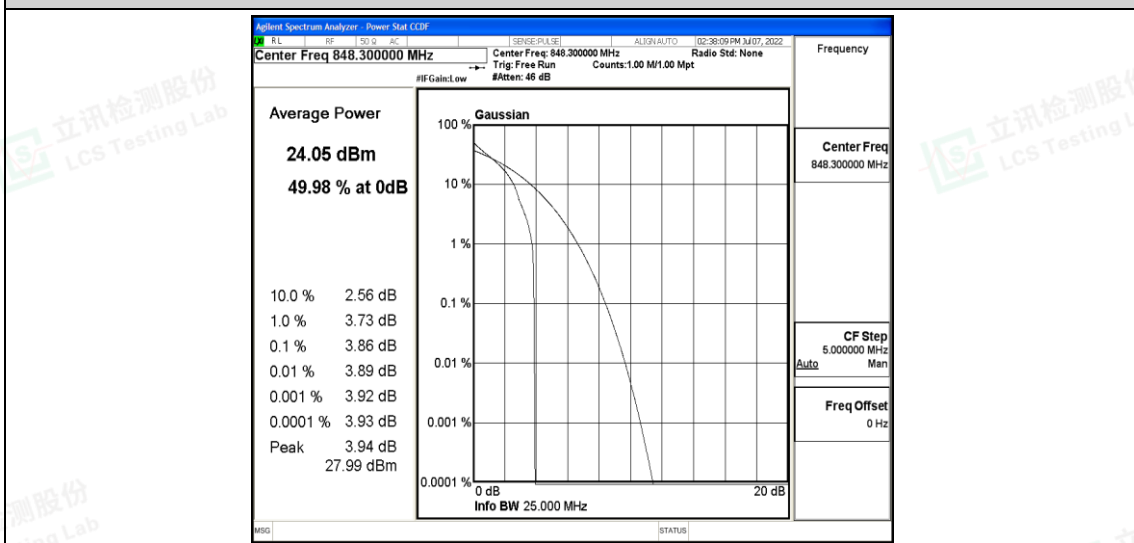

### Test Graphs

Band5-1.4MHz-QPSK-20525-6RB#0

Band5-1.4MHz-QPSK-20643-1RB#0

Band5-1.4MHz-QPSK-20643-6RB#0

Band5-1.4MHz-16QAM-20407-1RB#0

Band5-1.4MHz-16QAM-20407-6RB#0

Band5-1.4MHz-16QAM-20525-1RB#0

Band5-1.4MHz-16QAM-20525-6RB#0