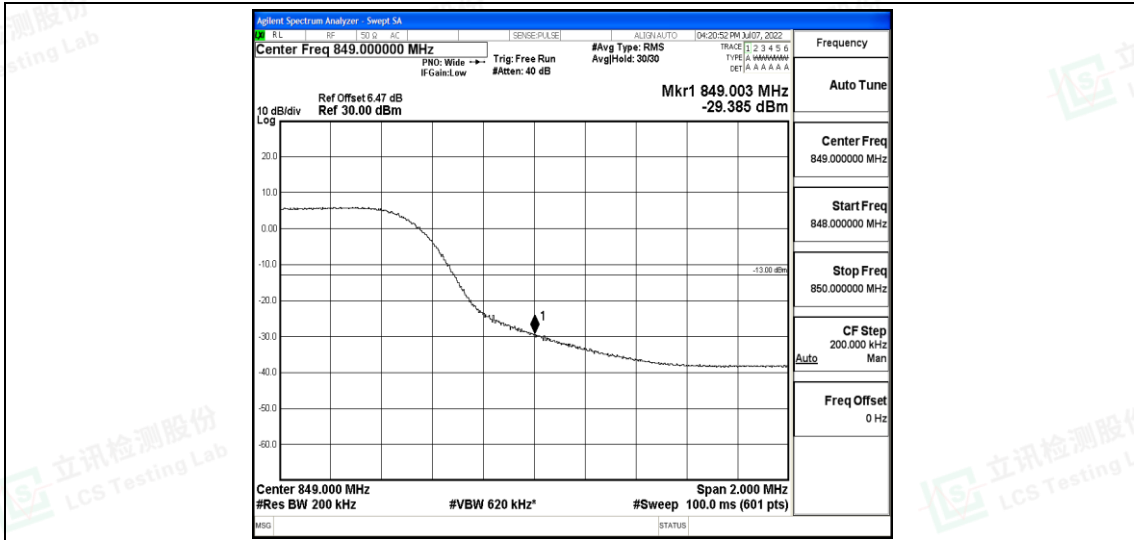

Band5-10MHz-QPSK-20450-50RB#0

Band5-10MHz-QPSK-20600-50RB#0

Shenzhen LCS Compliance Testing Laboratory Ltd.  
 Add: 101, 201 Bldg A & 301 Bldg C, Juji Industrial Park Yabianxueziwei, Shajing Street, Baoan District, Shenzhen, 518000, China  
 Tel: +(86) 0755-82591330 | E-mail: webmaster@lcs-cert.com | Web: www.lcs-cert.com  
 Scan code to check authenticity