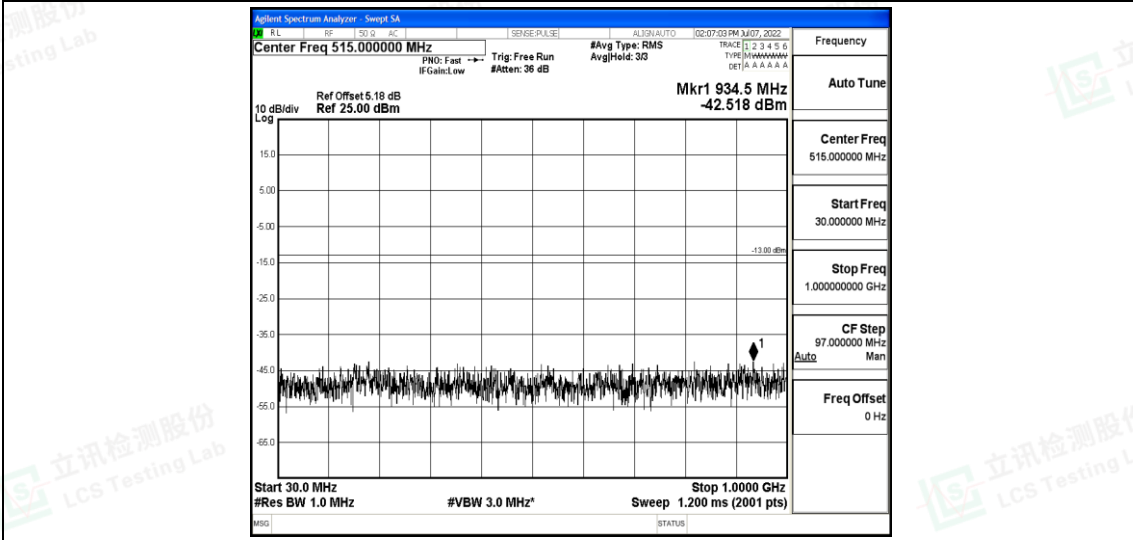

Band4-20MHz-16QAM-20175-1RB#0-Range5:10000~20000MHz

Band4-20MHz-16QAM-20300-1RB#0-Range1:0.009~0.15MHz

Band4-20MHz-16QAM-20300-1RB#0-Range2:0.15~30MHz

Band4-20MHz-16QAM-20300-1RB#0-Range3:30~1000MHz

Shenzhen LCS Compliance Testing Laboratory Ltd.
 Add: 101, 201 Bldg A & 301 Bldg C, Juji Industrial Park Yabianxueziwei, Shajing Street, Baoan District, Shenzhen, 518000, China
 Tel: +(86) 0755-82591330 | E-mail: webmaster@lcs-cert.com | Web: www.lcs-cert.com
 Scan code to check authenticity