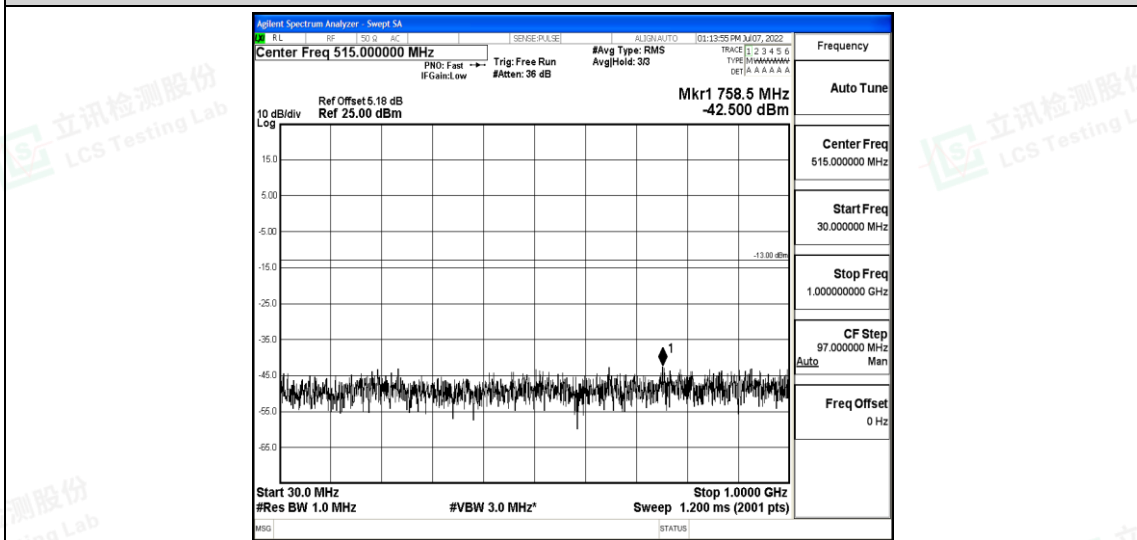

Band4-15MHz-16QAM-20025-1RB#0-Range4:1000~10000MHz