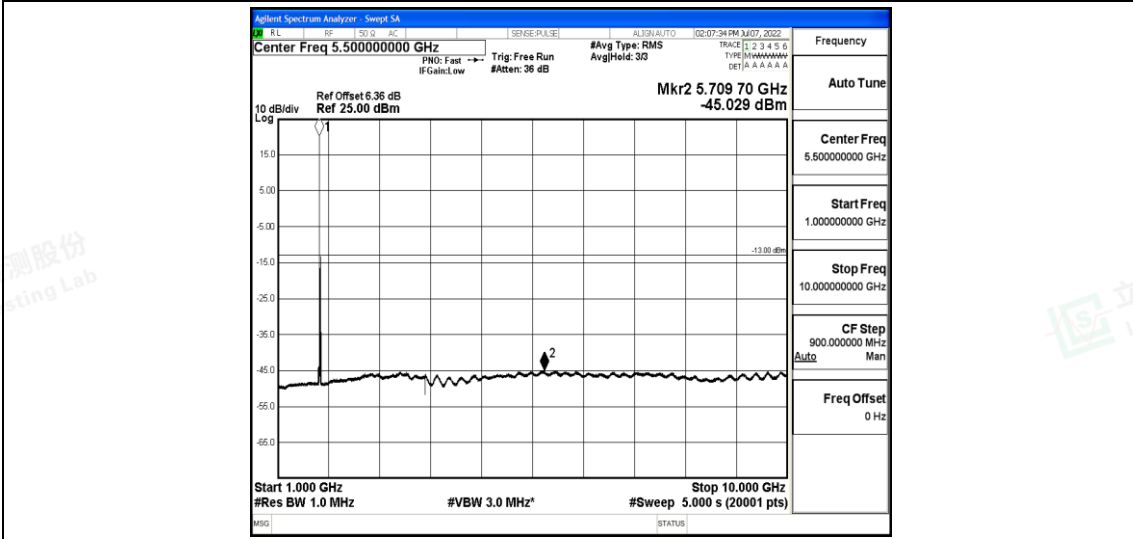

Band4-20MHz-16QAM-20300-1RB#0-Range5:10000~20000MHz