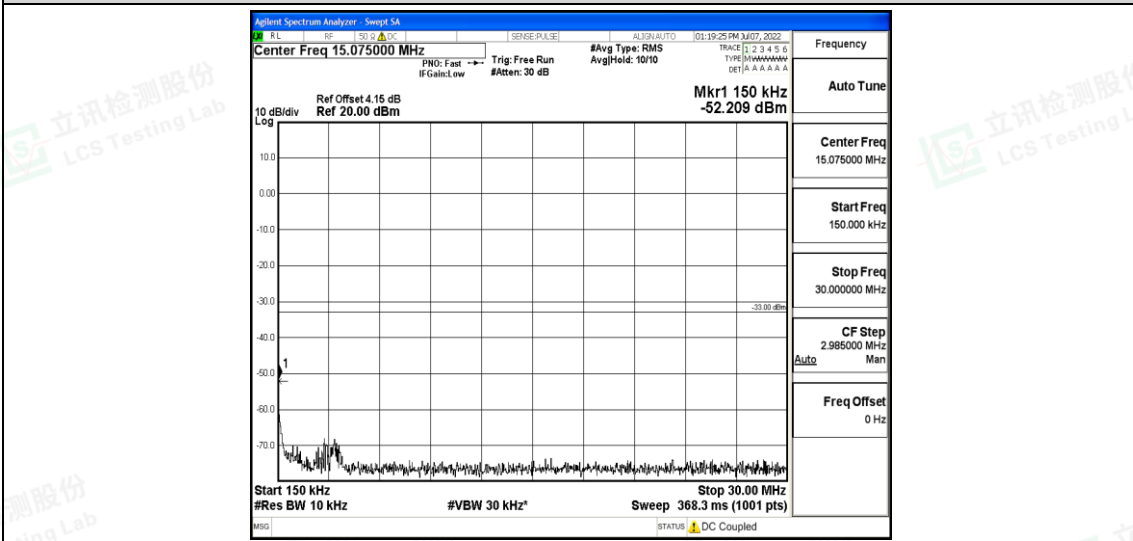

Band4-15MHz-QPSK-20175-1RB#0-Range3:30~1000MHz

Band4-15MHz-QPSK-20175-1RB#0-Range4:1000~10000MHz

Band4-15MHz-QPSK-20175-1RB#0-Range5:10000~20000MHz

Shenzhen LCS Compliance Testing Laboratory Ltd.
 Add: 101, 201 Bldg A & 301 Bldg C, Juji Industrial Park Yabianxueziwei, Shajing Street, Baoan District, Shenzhen, 518000, China
 Tel: +(86) 0755-82591330 | E-mail: webmaster@lcs-cert.com | Web: www.lcs-cert.com
 Scan code to check authenticity

Band4-15MHz-QPSK-20325-1RB#0-Range1:0.009~0.15MHz

Band4-15MHz-QPSK-20325-1RB#0-Range2:0.15~30MHz

Band4-15MHz-QPSK-20325-1RB#0-Range3:30~1000MHz

Shenzhen LCS Compliance Testing Laboratory Ltd.
 Add: 101, 201 Bldg A & 301 Bldg C, Juji Industrial Park Yabianxueziwei, Shajing Street, Baoan District, Shenzhen, 518000, China
 Tel: +(86) 0755-82591330 | E-mail: webmaster@lcs-cert.com | Web: www.lcs-cert.com
 Scan code to check authenticity