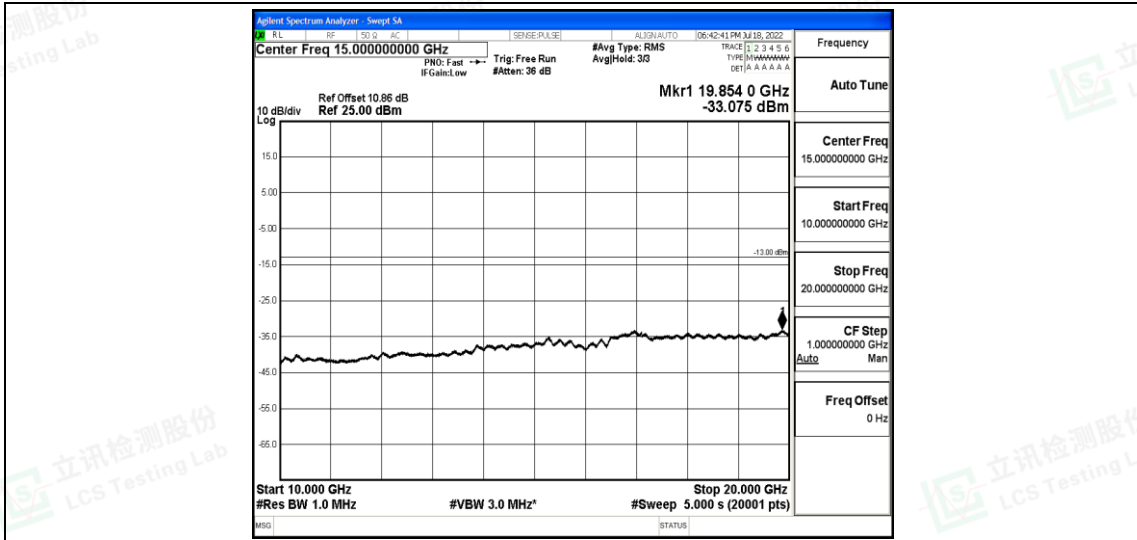

Band4-20MHz-16QAM-20300-1RB#0-Range1:0.009~0.15MHz