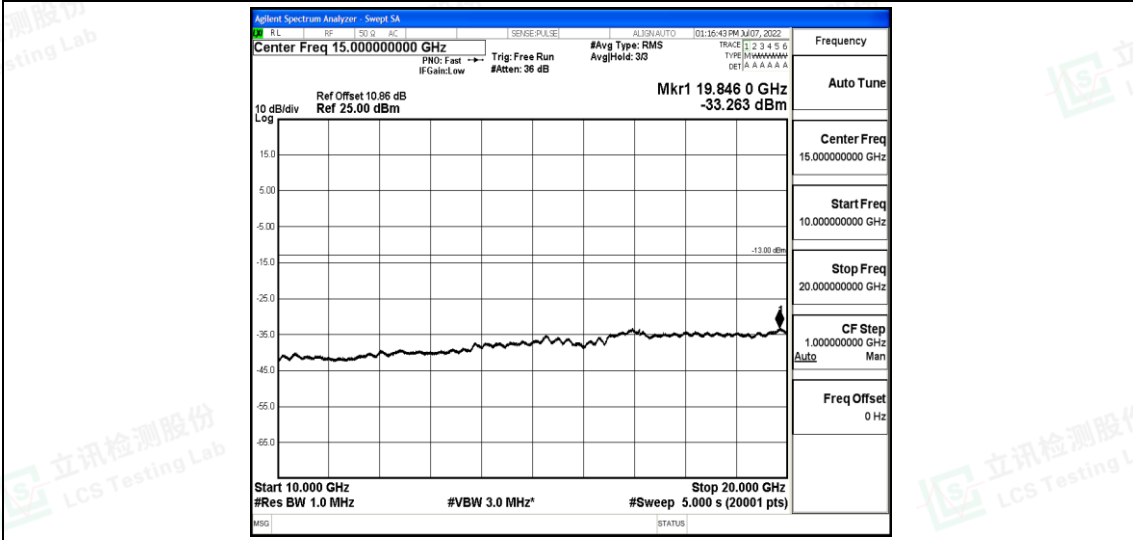

Band4-15MHz-QPSK-20175-1RB#0-Range3:30~1000MHz

Band4-15MHz-QPSK-20175-1RB#0-Range4:1000~10000MHz

Band4-15MHz-QPSK-20175-1RB#0-Range5:10000~20000MHz

Shenzhen LCS Compliance Testing Laboratory Ltd.
 Add: 101, 201 Bldg A & 301 Bldg C, Juji Industrial Park Yabianxueziwei, Shajing Street, Baoan District, Shenzhen, 518000, China
 Tel: +(86) 0755-82591330 | E-mail: webmaster@lcs-cert.com | Web: www.lcs-cert.com
 Scan code to check authenticity

Band4-15MHz-QPSK-20325-1RB#0-Range1:0.009~0.15MHz

Band4-15MHz-QPSK-20325-1RB#0-Range2:0.15~30MHz

Band4-15MHz-QPSK-20325-1RB#0-Range3:30~1000MHz

Shenzhen LCS Compliance Testing Laboratory Ltd.
 Add: 101, 201 Bldg A & 301 Bldg C, Juji Industrial Park Yabianxueziwei, Shajing Street, Baoan District, Shenzhen, 518000, China
 Tel: +(86) 0755-82591330 | E-mail: webmaster@lcs-cert.com | Web: www.lcs-cert.com
 Scan code to check authenticity