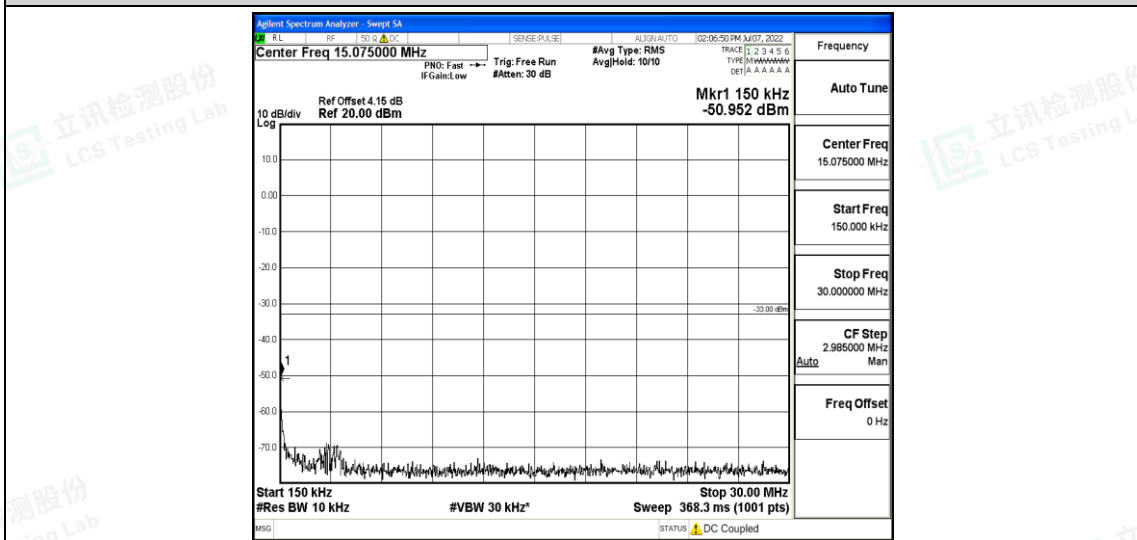

Band4-20MHz-16QAM-20175-1RB#0-Range5:10000~20000MHz

Band4-20MHz-16QAM-20300-1RB#0-Range1:0.009~0.15MHz

Band4-20MHz-16QAM-20300-1RB#0-Range2:0.15~30MHz

Band4-20MHz-16QAM-20300-1RB#0-Range3:30~1000MHz

Shenzhen LCS Compliance Testing Laboratory Ltd.
 Add: 101, 201 Bldg A & 301 Bldg C, Juji Industrial Park Yabianxueziwei, Shajing Street, Baoan District, Shenzhen, 518000, China
 Tel: +(86) 0755-82591330 | E-mail: webmaster@lcs-cert.com | Web: www.lcs-cert.com
 Scan code to check authenticity