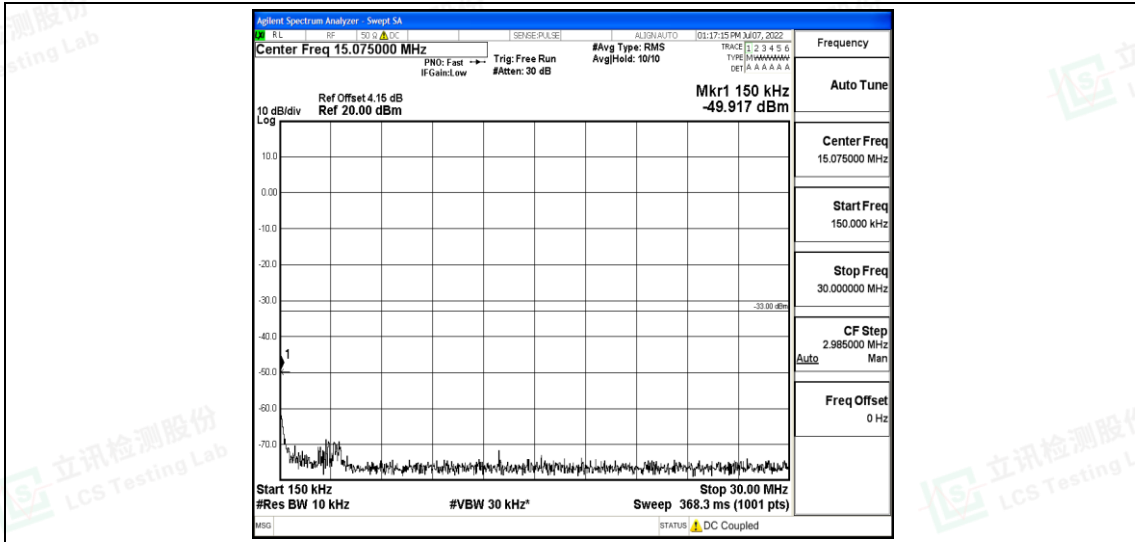

Band4-15MHz-16QAM-20175-1RB#0-Range3:30~1000MHz