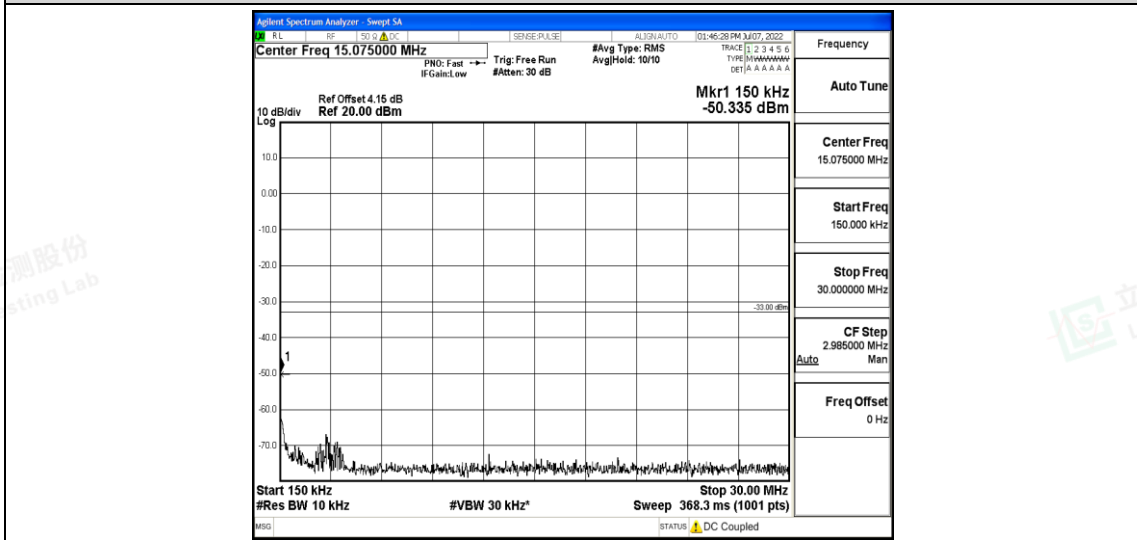

Band4-20MHz-QPSK-20050-1RB#0-Range3:30~100MHz