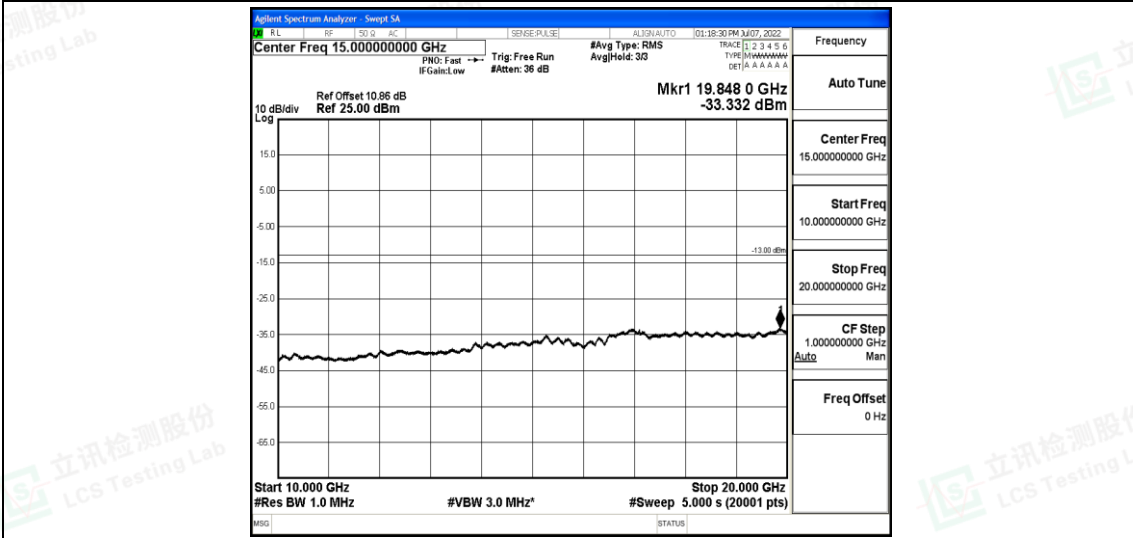

Band4-15MHz-16QAM-20175-1RB#0-Range2:0.15~30MHz

Band4-15MHz-16QAM-20175-1RB#0-Range3:30~1000MHz

Band4-15MHz-16QAM-20175-1RB#0-Range4:1000~10000MHz

Band4-15MHz-16QAM-20175-1RB#0-Range5:10000~20000MHz

Band4-15MHz-16QAM-20325-1RB#0-Range1:0.009~0.15MHz