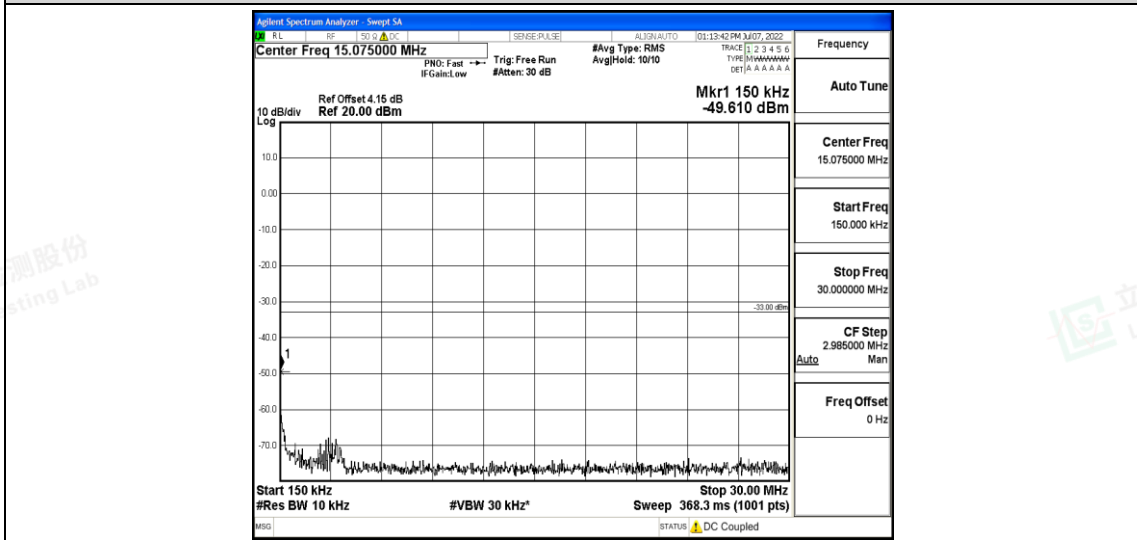

Band4-15MHz-16QAM-20025-1RB#0-Range3:30~1000MHz