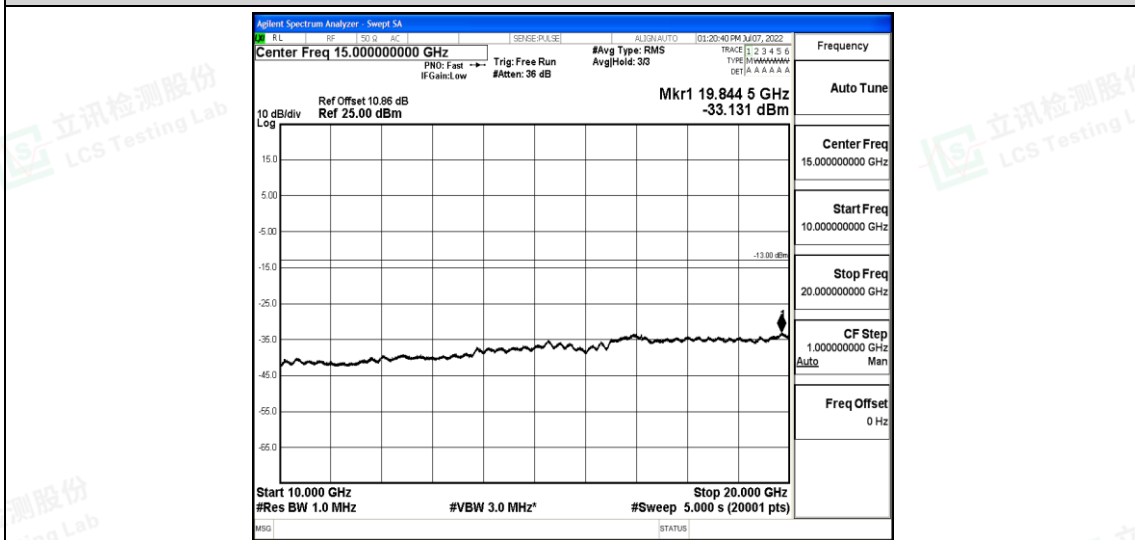

Band4-15MHz-QPSK-20175-1RB#0-Range3:30~1000MHz

Band4-15MHz-QPSK-20175-1RB#0-Range4:1000~10000MHz

Band4-15MHz-QPSK-20175-1RB#0-Range5:10000~20000MHz

Shenzhen LCS Compliance Testing Laboratory Ltd.
 Add: 101, 201 Bldg A & 301 Bldg C, Juji Industrial Park Yabianxueziwei, Shajing Street, Baoan District, Shenzhen, 518000, China
 Tel: +(86) 0755-82591330 | E-mail: webmaster@lcs-cert.com | Web: www.lcs-cert.com
 Scan code to check authenticity

Band4-15MHz-QPSK-20325-1RB#0-Range1:0.009~0.15MHz

Band4-15MHz-QPSK-20325-1RB#0-Range2:0.15~30MHz

Band4-15MHz-QPSK-20325-1RB#0-Range3:30~1000MHz

Shenzhen LCS Compliance Testing Laboratory Ltd.
 Add: 101, 201 Bldg A & 301 Bldg C, Juji Industrial Park Yabianxueziwei, Shajing Street, Baoan District, Shenzhen, 518000, China
 Tel: +(86) 0755-82591330 | E-mail: webmaster@lcs-cert.com | Web: www.lcs-cert.com
 Scan code to check authenticity

Band4-15MHz-QPSK-20325-1RB#0-Range4:1000~10000MHz

Band4-15MHz-QPSK-20325-1RB#0-Range5:10000~20000MHz

Band4-15MHz-16QAM-20025-1RB#0-Range1:0.009~0.15MHz

Shenzhen LCS Compliance Testing Laboratory Ltd.
 Add: 101, 201 Bldg A & 301 Bldg C, Juji Industrial Park Yabianxueziwei, Shajing Street, Baoan District, Shenzhen, 518000, China
 Tel: +(86) 0755-82591330 | E-mail: webmaster@lcs-cert.com | Web: www.lcs-cert.com
 Scan code to check authenticity