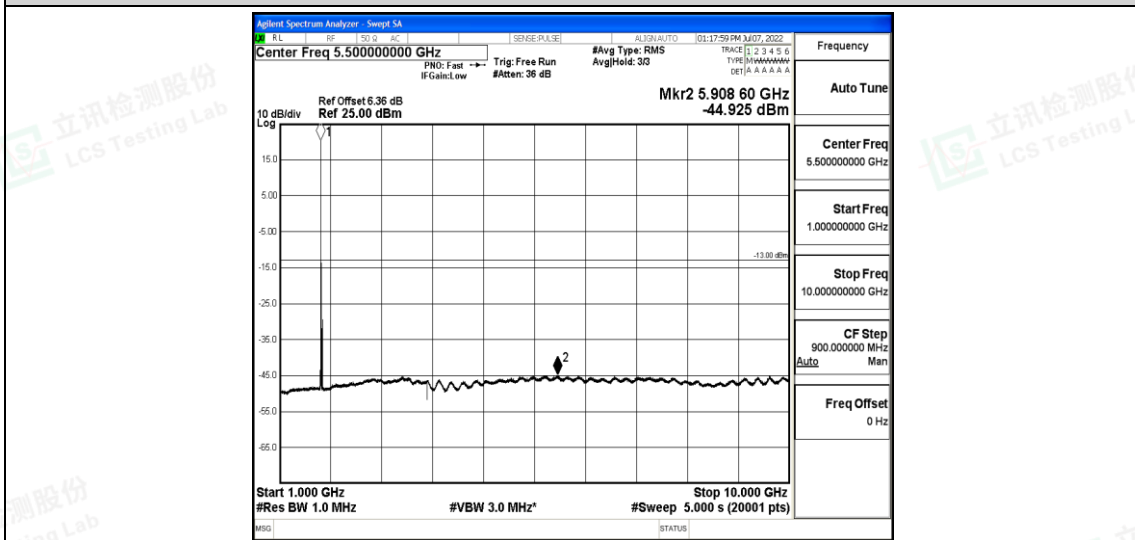

Band4-15MHz-16QAM-20175-1RB#0-Range2:0.15~30MHz

Band4-15MHz-16QAM-20175-1RB#0-Range3:30~1000MHz

Band4-15MHz-16QAM-20175-1RB#0-Range4:1000~10000MHz

Band4-15MHz-16QAM-20175-1RB#0-Range5:10000~20000MHz

Band4-15MHz-16QAM-20325-1RB#0-Range1:0.009~0.15MHz