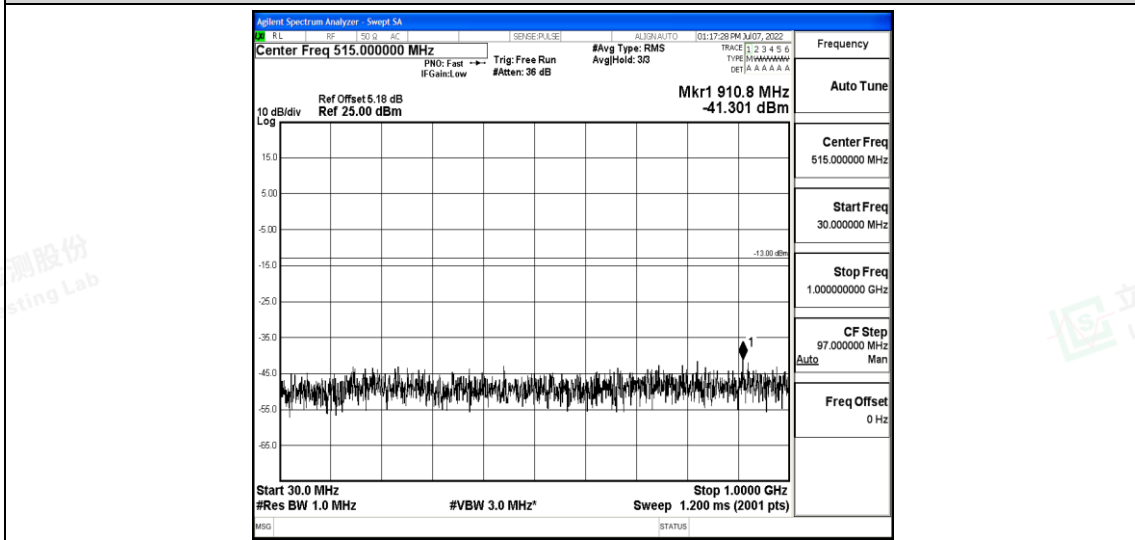

Band4-15MHz-16QAM-20175-1RB#0-Range4:1000~10000MHz