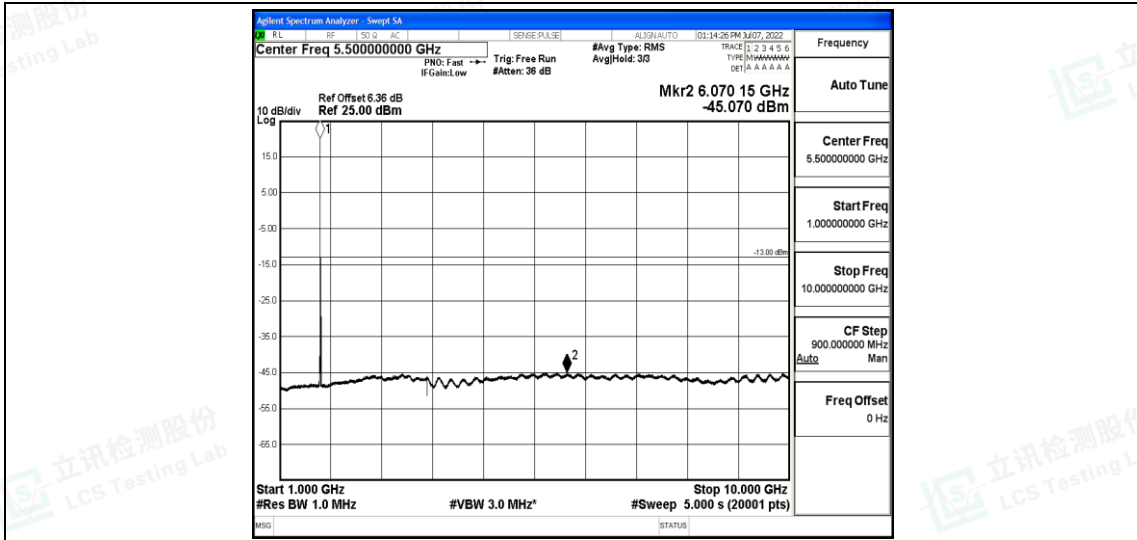

Band4-15MHz-16QAM-20025-1RB#0-Range2:0.15~30MHz

Band4-15MHz-16QAM-20025-1RB#0-Range3:30~1000MHz

Band4-15MHz-16QAM-20025-1RB#0-Range4:1000~10000MHz

Band4-15MHz-16QAM-20025-1RB#0-Range5:10000~20000MHz

Band4-15MHz-16QAM-20175-1RB#0-Range1:0.009~0.15MHz