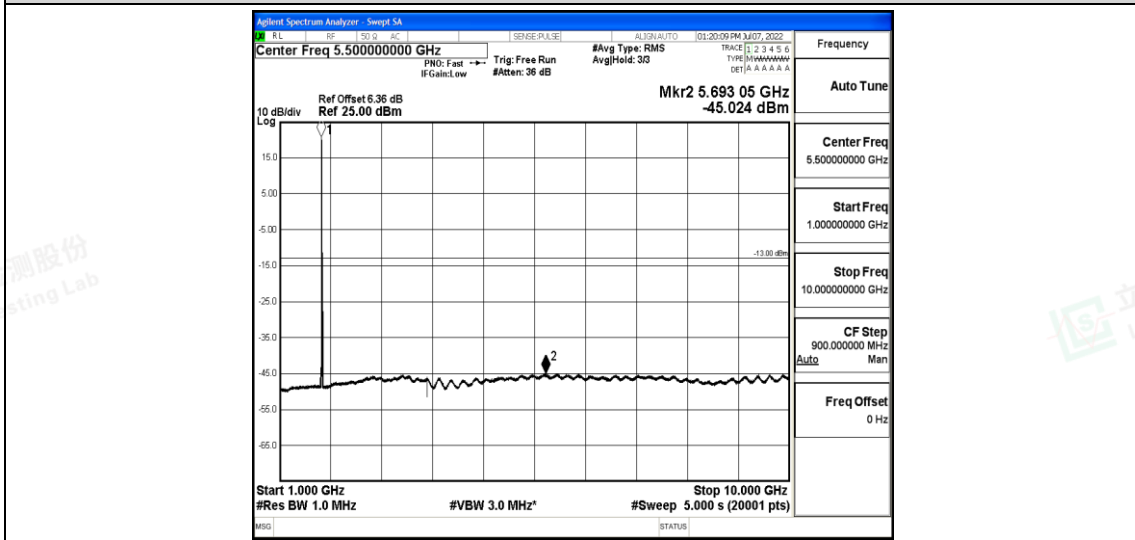

Band4-15MHz-QPSK-20325-1RB#0-Range5:10000~20000MHz