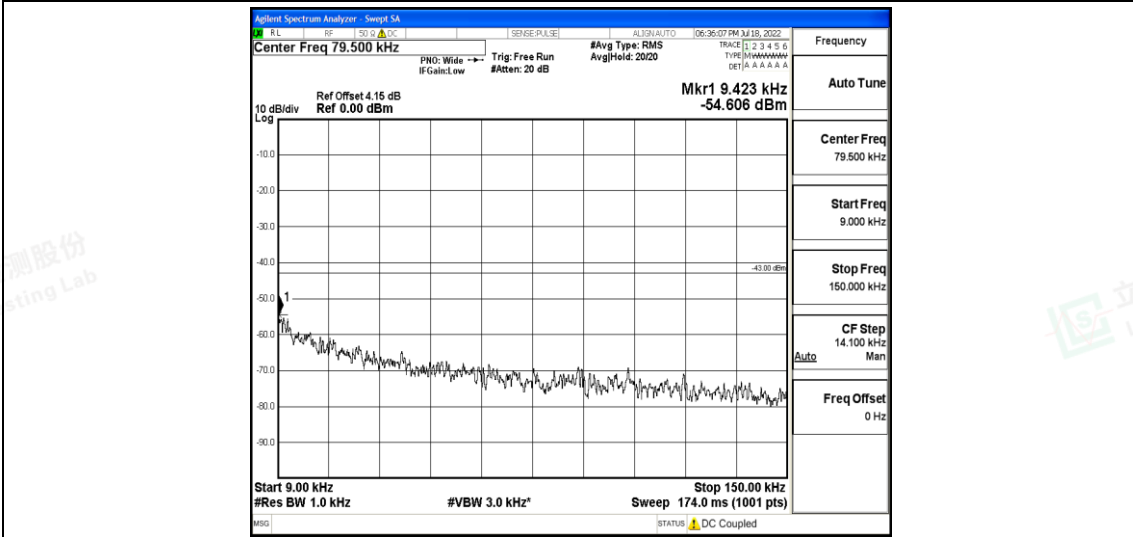

Band4-15MHz-16QAM-20175-1RB#0-Range2:0.15~30MHz

Band4-15MHz-16QAM-20175-1RB#0-Range3:30~1000MHz

Band4-15MHz-16QAM-20175-1RB#0-Range4:1000~10000MHz

Band4-15MHz-16QAM-20175-1RB#0-Range5:10000~20000MHz

Band4-15MHz-16QAM-20325-1RB#0-Range1:0.009~0.15MHz