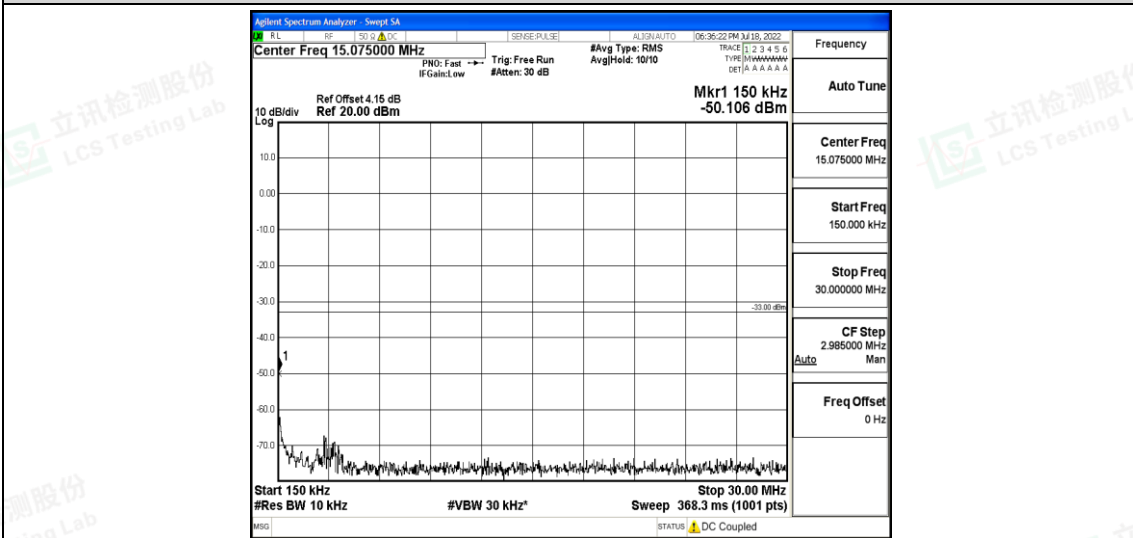

Band4-15MHz-16QAM-20325-1RB#0-Range3:30~1000MHz