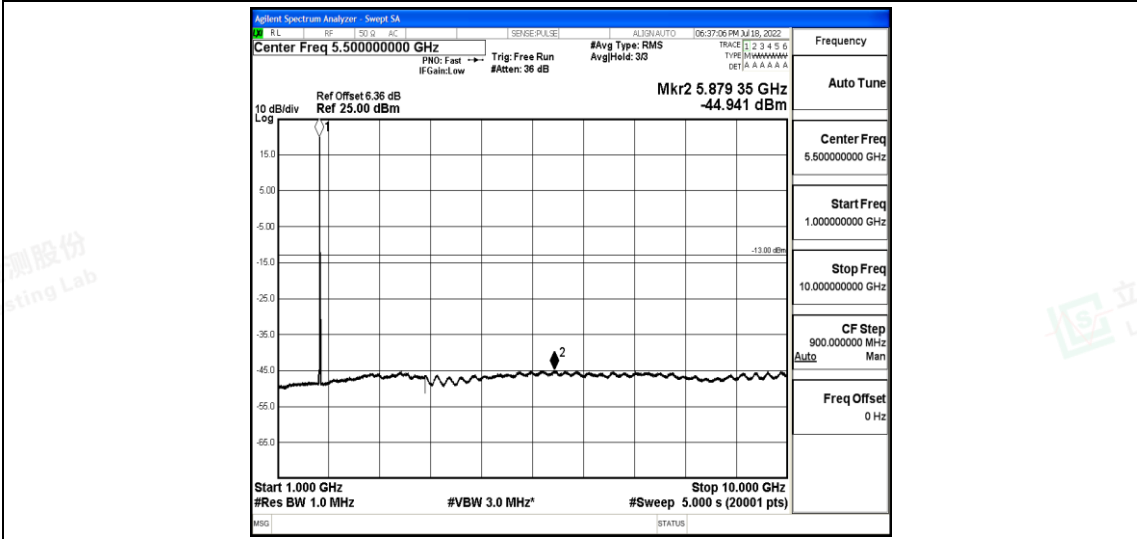

Band4-15MHz-16QAM-20325-1RB#0-Range2:0.15~30MHz

Band4-15MHz-16QAM-20325-1RB#0-Range3:30~1000MHz

Band4-15MHz-16QAM-20325-1RB#0-Range4:1000~10000MHz

Band4-15MHz-16QAM-20325-1RB#0-Range5:10000~20000MHz

Band4-20MHz-QPSK-20050-1RB#0-Range1:0.009~0.15MHz