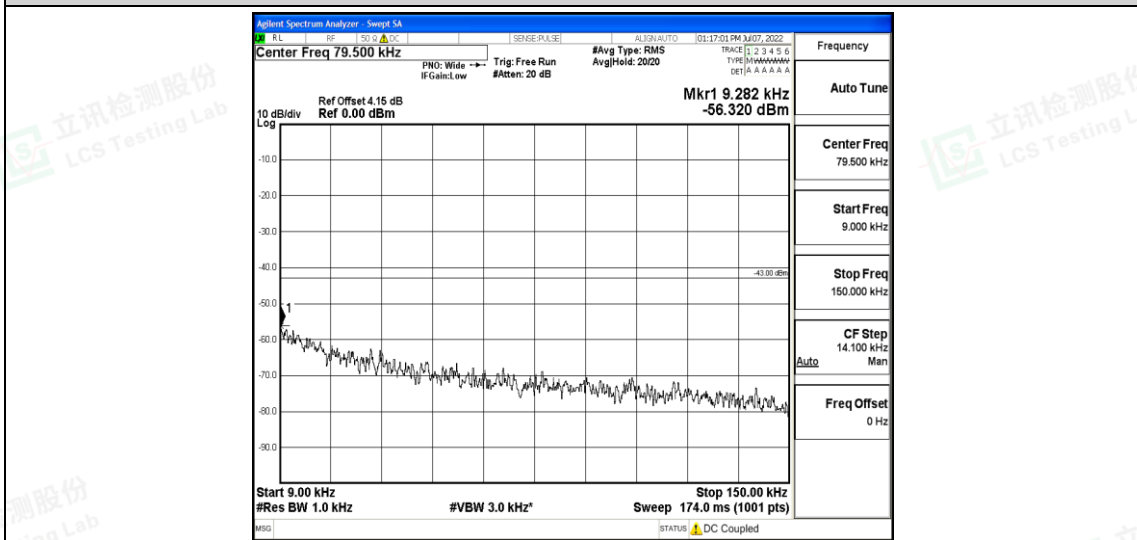

Band4-15MHz-16QAM-20025-1RB#0-Range2:0.15~30MHz

Band4-15MHz-16QAM-20025-1RB#0-Range3:30~1000MHz

Band4-15MHz-16QAM-20025-1RB#0-Range4:1000~10000MHz

Band4-15MHz-16QAM-20025-1RB#0-Range5:10000~20000MHz

Band4-15MHz-16QAM-20175-1RB#0-Range1:0.009~0.15MHz