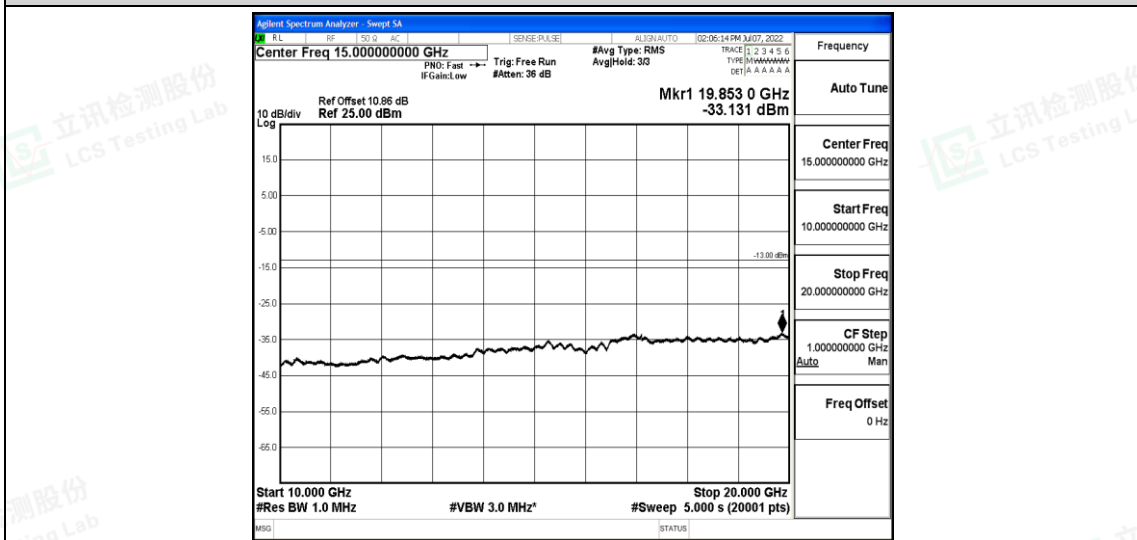

Band4-20MHz-16QAM-20050-1RB#0-Range1:0.009~0.15MHz