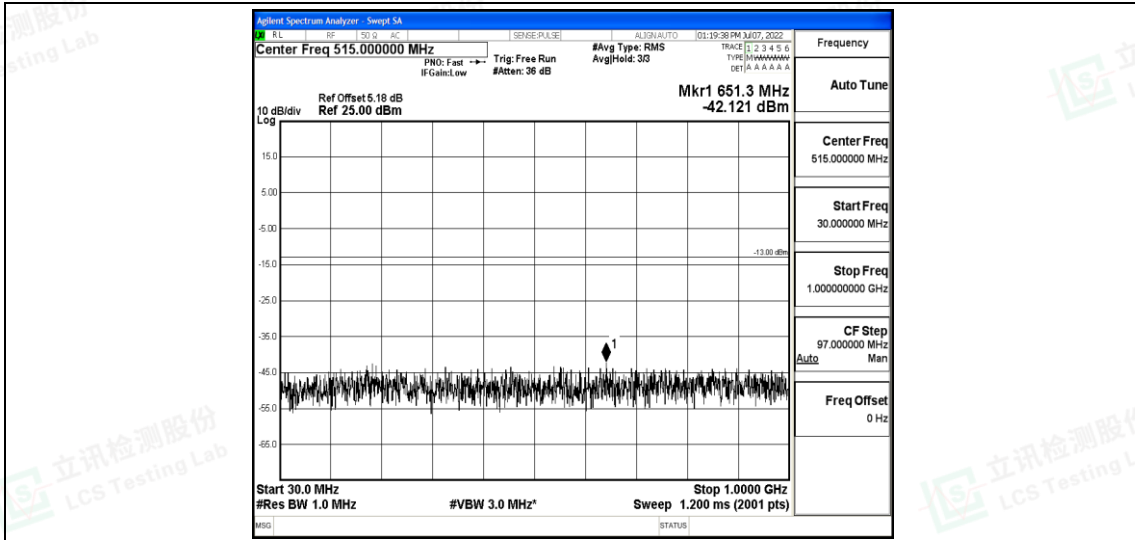

Band4-15MHz-QPSK-20325-1RB#0-Range1:0.009~0.15MHz

Band4-15MHz-QPSK-20325-1RB#0-Range2:0.15~30MHz

Band4-15MHz-QPSK-20325-1RB#0-Range3:30~1000MHz

Shenzhen LCS Compliance Testing Laboratory Ltd.
 Add: 101, 201 Bldg A & 301 Bldg C, Juji Industrial Park Yabianxueziwei, Shajing Street, Baoan District, Shenzhen, 518000, China
 Tel: +(86) 0755-82591330 | E-mail: webmaster@lcs-cert.com | Web: www.lcs-cert.com
 Scan code to check authenticity

Band4-15MHz-QPSK-20325-1RB#0-Range4:1000~10000MHz

Band4-15MHz-QPSK-20325-1RB#0-Range5:10000~20000MHz

Band4-15MHz-16QAM-20025-1RB#0-Range1:0.009~0.15MHz

Shenzhen LCS Compliance Testing Laboratory Ltd.
 Add: 101, 201 Bldg A & 301 Bldg C, Juji Industrial Park Yabianxueziwei, Shajing Street, Baoan District, Shenzhen, 518000, China
 Tel: +(86) 0755-82591330 | E-mail: webmaster@lcs-cert.com | Web: www.lcs-cert.com
 Scan code to check authenticity