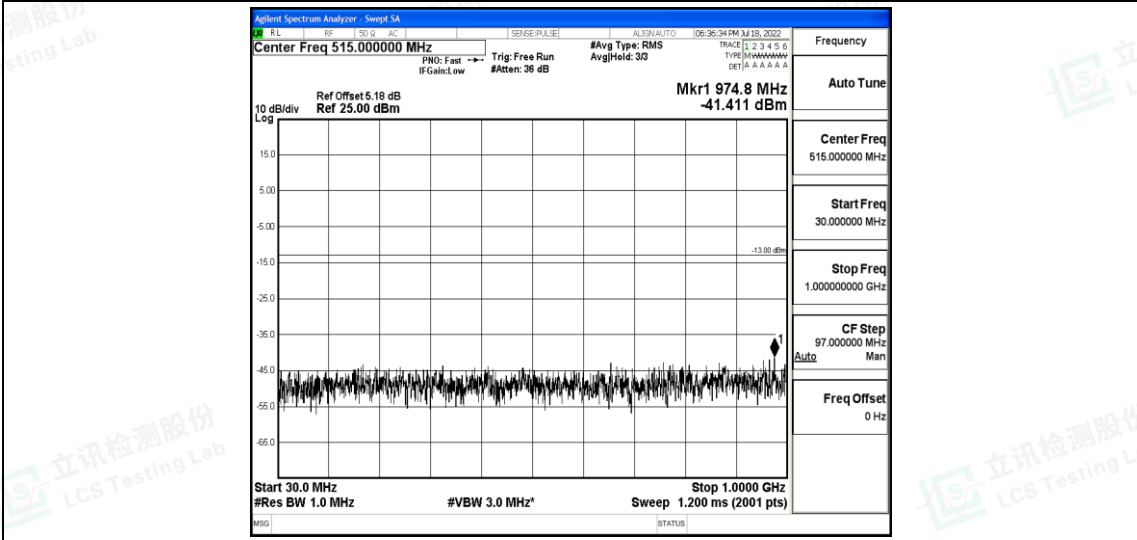

Band4-15MHz-16QAM-20325-1RB#0-Range4:1000~10000MHz