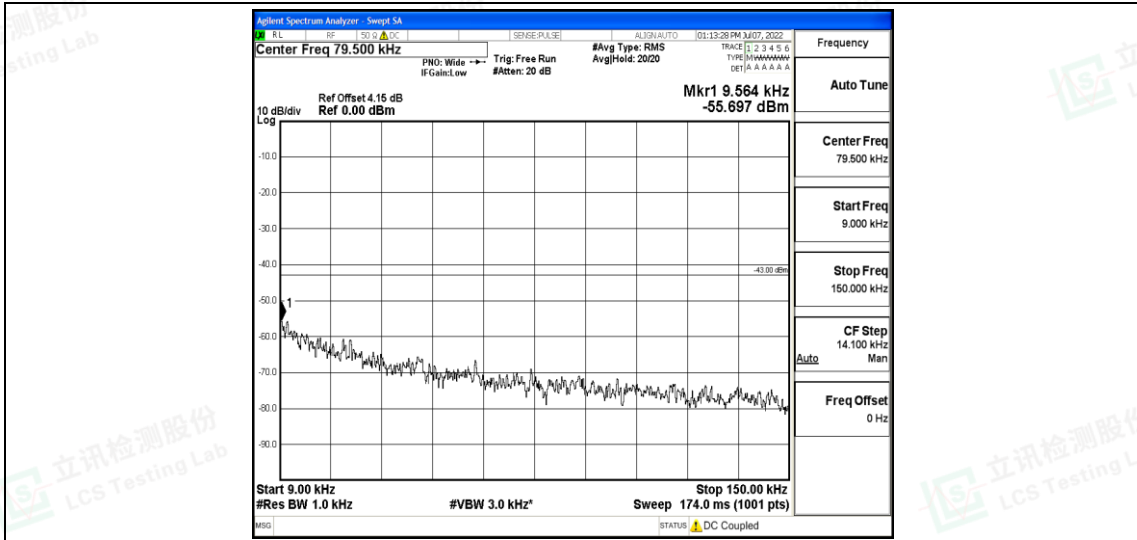

Band4-15MHz-QPSK-20325-1RB#0-Range4:1000~10000MHz

Band4-15MHz-QPSK-20325-1RB#0-Range5:10000~20000MHz

Band4-15MHz-16QAM-20025-1RB#0-Range1:0.009~0.15MHz

Shenzhen LCS Compliance Testing Laboratory Ltd.
 Add: 101, 201 Bldg A & 301 Bldg C, Juji Industrial Park Yabianxueziwei, Shajing Street, Baoan District, Shenzhen, 518000, China
 Tel: +(86) 0755-82591330 | E-mail: webmaster@lcs-cert.com | Web: www.lcs-cert.com
 Scan code to check authenticity