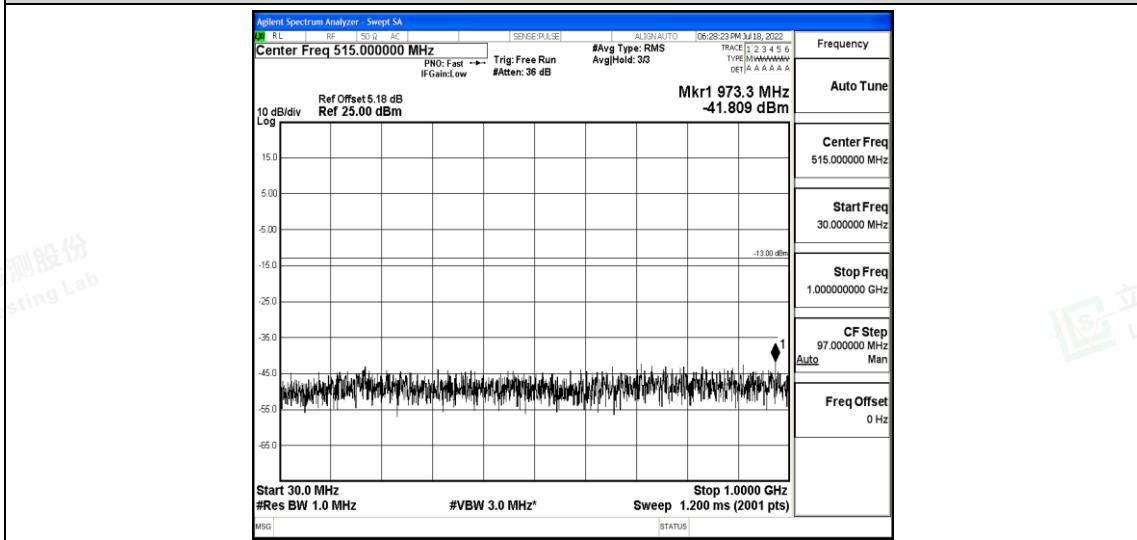

Band4-15MHz-QPSK-20175-1RB#0-Range3:30~1000MHz

Band4-15MHz-QPSK-20175-1RB#0-Range4:1000~10000MHz

Band4-15MHz-QPSK-20175-1RB#0-Range5:10000~20000MHz

Shenzhen LCS Compliance Testing Laboratory Ltd.
 Add: 101, 201 Bldg A & 301 Bldg C, Juji Industrial Park Yabianxueziwei, Shajing Street, Baoan District, Shenzhen, 518000, China
 Tel: +(86) 0755-82591330 | E-mail: webmaster@lcs-cert.com | Web: www.lcs-cert.com
 Scan code to check authenticity

Band4-15MHz-QPSK-20325-1RB#0-Range1:0.009~0.15MHz

Band4-15MHz-QPSK-20325-1RB#0-Range2:0.15~30MHz

Band4-15MHz-QPSK-20325-1RB#0-Range3:30~1000MHz

Shenzhen LCS Compliance Testing Laboratory Ltd.
 Add: 101, 201 Bldg A & 301 Bldg C, Juji Industrial Park Yabianxueziwei, Shajing Street, Baoan District, Shenzhen, 518000, China
 Tel: +(86) 0755-82591330 | E-mail: webmaster@lcs-cert.com | Web: www.lcs-cert.com
 Scan code to check authenticity