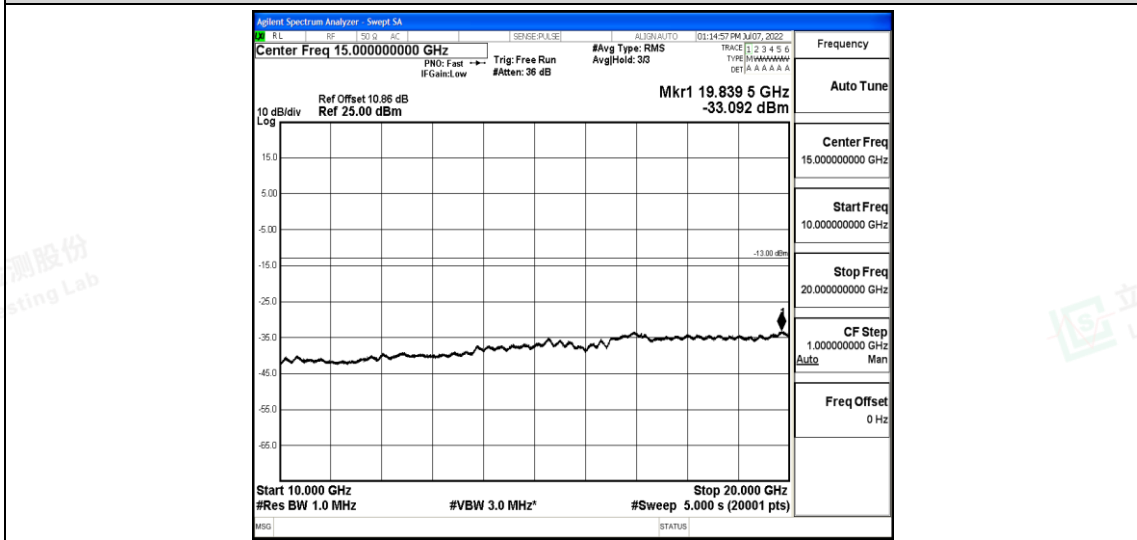

Band4-15MHz-16QAM-20025-1RB#0-Range2:0.15~30MHz

Band4-15MHz-16QAM-20025-1RB#0-Range3:30~1000MHz

Band4-15MHz-16QAM-20025-1RB#0-Range4:1000~10000MHz

Band4-15MHz-16QAM-20025-1RB#0-Range5:10000~20000MHz

Band4-15MHz-16QAM-20175-1RB#0-Range1:0.009~0.15MHz