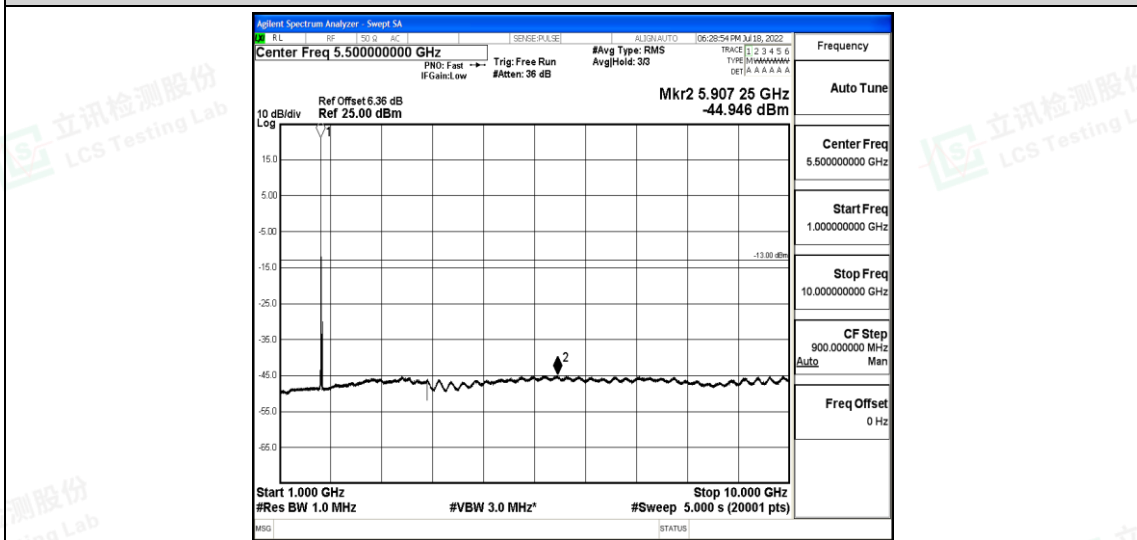

Band4-15MHz-QPSK-20175-1RB#0-Range3:30~1000MHz

Band4-15MHz-QPSK-20175-1RB#0-Range4:1000~10000MHz

Band4-15MHz-QPSK-20175-1RB#0-Range5:10000~20000MHz

Shenzhen LCS Compliance Testing Laboratory Ltd.
 Add: 101, 201 Bldg A & 301 Bldg C, Juji Industrial Park Yabianxueziwei, Shajing Street, Baoan District, Shenzhen, 518000, China
 Tel: +(86) 0755-82591330 | E-mail: webmaster@lcs-cert.com | Web: www.lcs-cert.com
 Scan code to check authenticity

Band4-15MHz-QPSK-20325-1RB#0-Range1:0.009~0.15MHz

Band4-15MHz-QPSK-20325-1RB#0-Range2:0.15~30MHz

Band4-15MHz-QPSK-20325-1RB#0-Range3:30~1000MHz

Shenzhen LCS Compliance Testing Laboratory Ltd.
 Add: 101, 201 Bldg A & 301 Bldg C, Juji Industrial Park Yabianxueziwei, Shajing Street, Baoan District, Shenzhen, 518000, China
 Tel: +(86) 0755-82591330 | E-mail: webmaster@lcs-cert.com | Web: www.lcs-cert.com
 Scan code to check authenticity