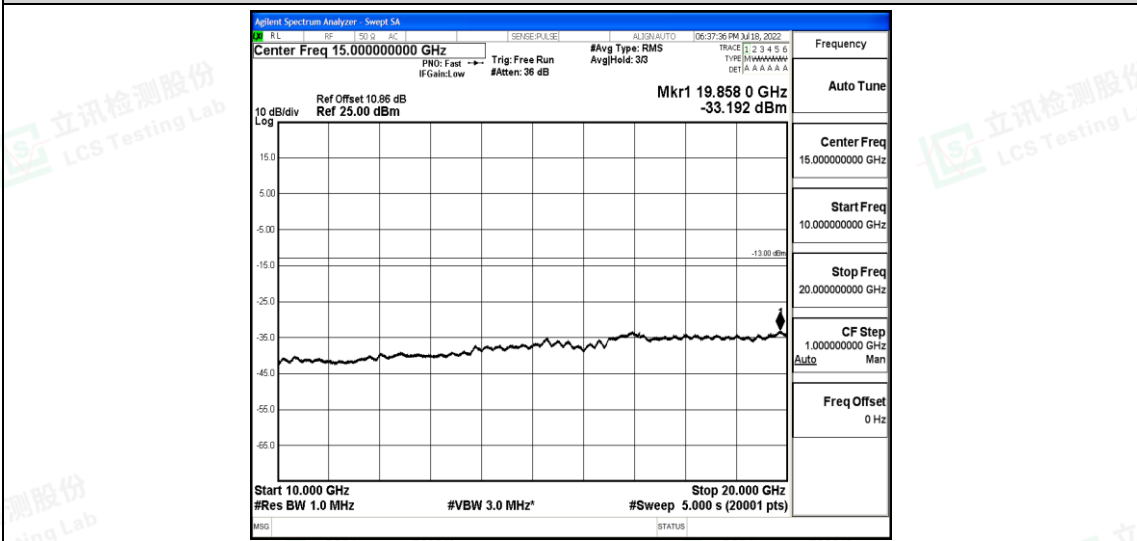

Band4-15MHz-16QAM-20325-1RB#0-Range2:0.15~30MHz

Band4-15MHz-16QAM-20325-1RB#0-Range3:30~1000MHz

Band4-15MHz-16QAM-20325-1RB#0-Range4:1000~10000MHz

Band4-15MHz-16QAM-20325-1RB#0-Range5:10000~20000MHz

Band4-20MHz-QPSK-20050-1RB#0-Range1:0.009~0.15MHz