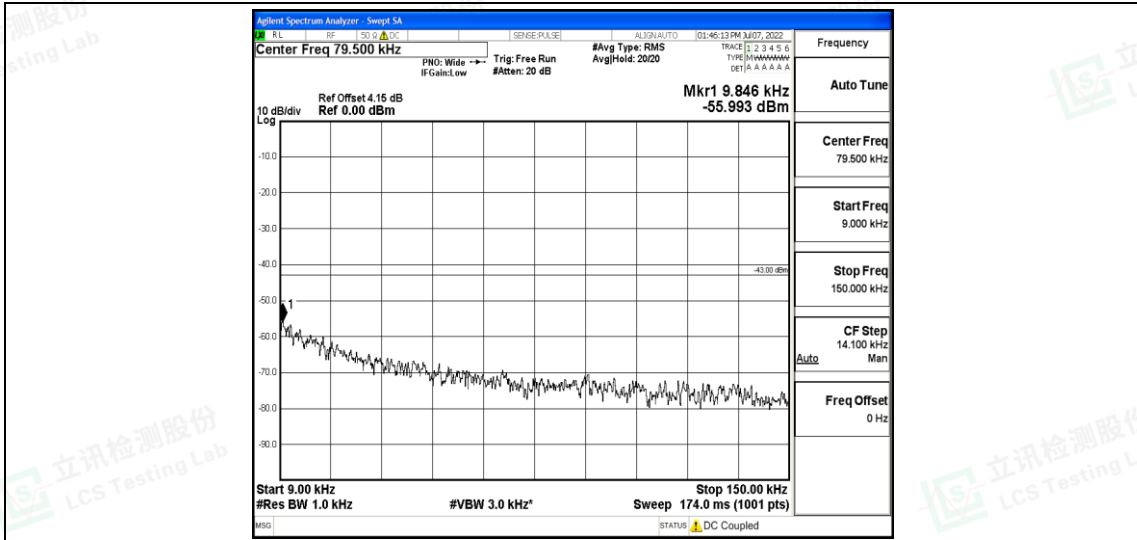

Band4-15MHz-16QAM-20325-1RB#0-Range2:0.15~30MHz

Band4-15MHz-16QAM-20325-1RB#0-Range3:30~1000MHz

Band4-15MHz-16QAM-20325-1RB#0-Range4:1000~10000MHz

Band4-15MHz-16QAM-20325-1RB#0-Range5:10000~20000MHz

Band4-20MHz-QPSK-20050-1RB#0-Range1:0.009~0.15MHz