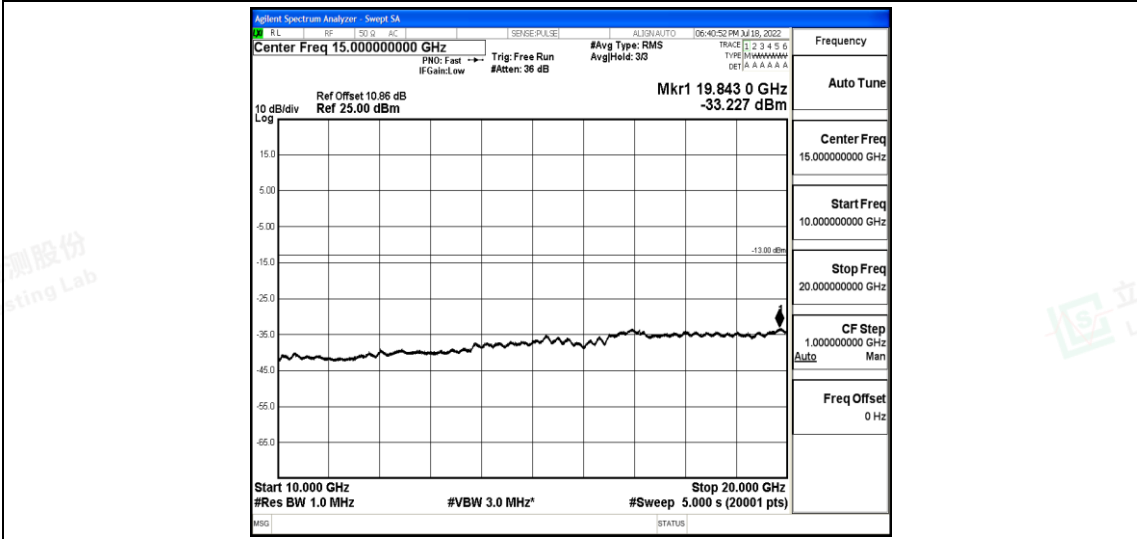

Band4-20MHz-16QAM-20175-1RB#0-Range1:0.009~0.15MHz