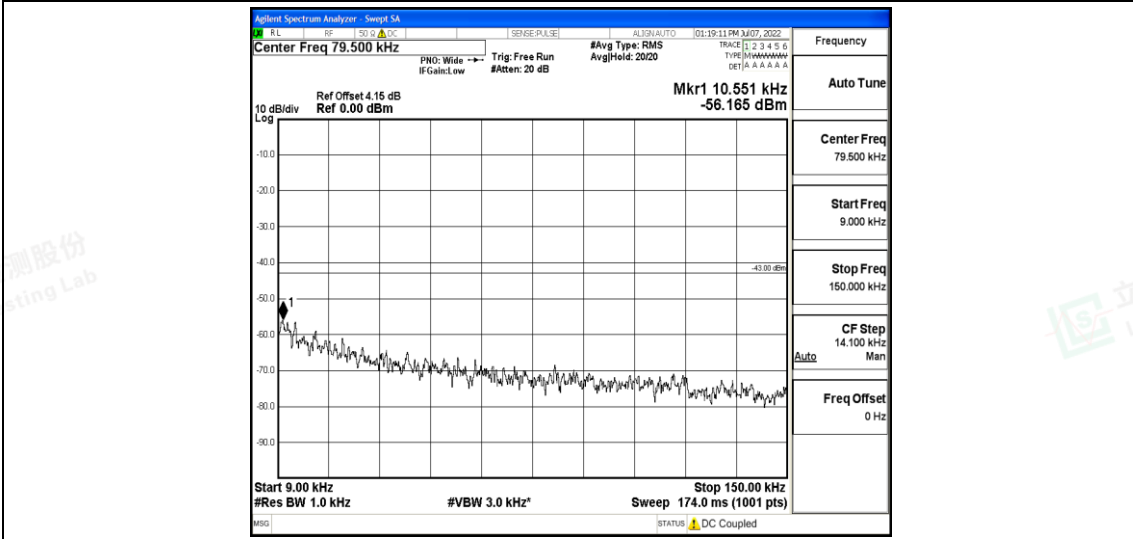

Band4-15MHz-QPSK-20175-1RB#0-Range3:30~1000MHz

Band4-15MHz-QPSK-20175-1RB#0-Range4:1000~10000MHz

Band4-15MHz-QPSK-20175-1RB#0-Range5:10000~20000MHz

Shenzhen LCS Compliance Testing Laboratory Ltd.
 Add: 101, 201 Bldg A & 301 Bldg C, Juji Industrial Park Yabianxueziwei, Shajing Street, Baoan District, Shenzhen, 518000, China
 Tel: +(86) 0755-82591330 | E-mail: webmaster@lcs-cert.com | Web: www.lcs-cert.com
 Scan code to check authenticity

Band4-15MHz-QPSK-20325-1RB#0-Range1:0.009~0.15MHz

Band4-15MHz-QPSK-20325-1RB#0-Range2:0.15~30MHz

Band4-15MHz-QPSK-20325-1RB#0-Range3:30~1000MHz

Shenzhen LCS Compliance Testing Laboratory Ltd.
 Add: 101, 201 Bldg A & 301 Bldg C, Juji Industrial Park Yabianxueziwei, Shajing Street, Baoan District, Shenzhen, 518000, China
 Tel: +(86) 0755-82591330 | E-mail: webmaster@lcs-cert.com | Web: www.lcs-cert.com
 Scan code to check authenticity