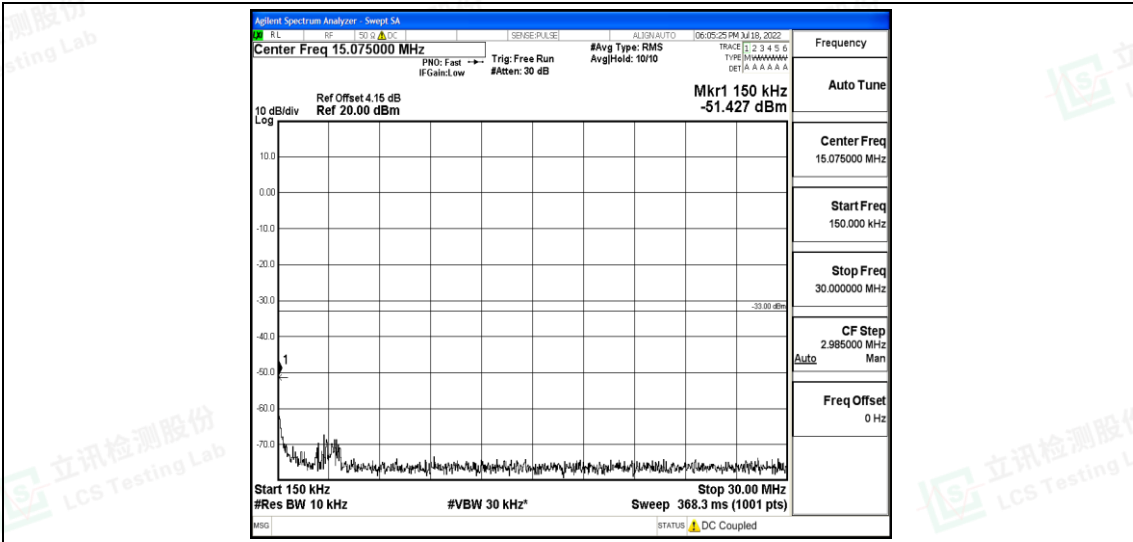

Band2-15MHz-16QAM-18675-1RB#0-Range5:10000~20000MHz

Band2-15MHz-16QAM-18900-1RB#0-Range1:0.009~0.15MHz

Band2-15MHz-16QAM-18900-1RB#0-Range2:0.15~30MHz

Shenzhen LCS Compliance Testing Laboratory Ltd.
 Add: 101, 201 Bldg A & 301 Bldg C, Juji Industrial Park Yabianxueziwei, Shajing Street, Baoan District, Shenzhen, 518000, China
 Tel: +(86) 0755-82591330 | E-mail: webmaster@lcs-cert.com | Web: www.lcs-cert.com
 Scan code to check authenticity