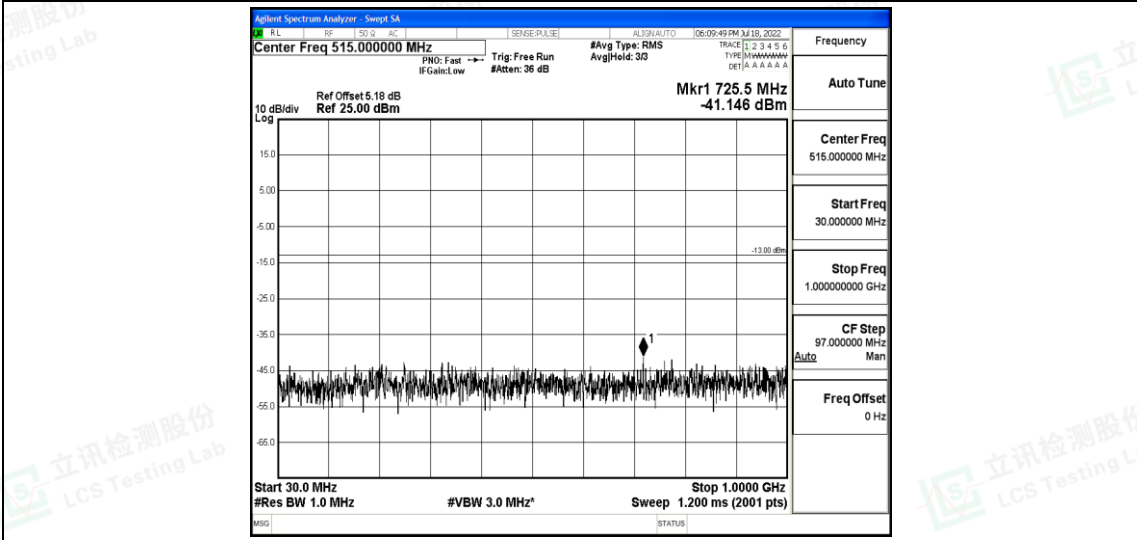

Band2-15MHz-16QAM-19125-1RB#0-Range1:0.009~0.15MHz

Band2-15MHz-16QAM-19125-1RB#0-Range2:0.15~30MHz

Band2-15MHz-16QAM-19125-1RB#0-Range3:30~1000MHz

Shenzhen LCS Compliance Testing Laboratory Ltd.
 Add: 101, 201 Bldg A & 301 Bldg C, Juji Industrial Park Yabianxueziwei, Shajing Street, Baoan District, Shenzhen, 518000, China
 Tel: +(86) 0755-82591330 | E-mail: webmaster@lcs-cert.com | Web: www.lcs-cert.com
 Scan code to check authenticity