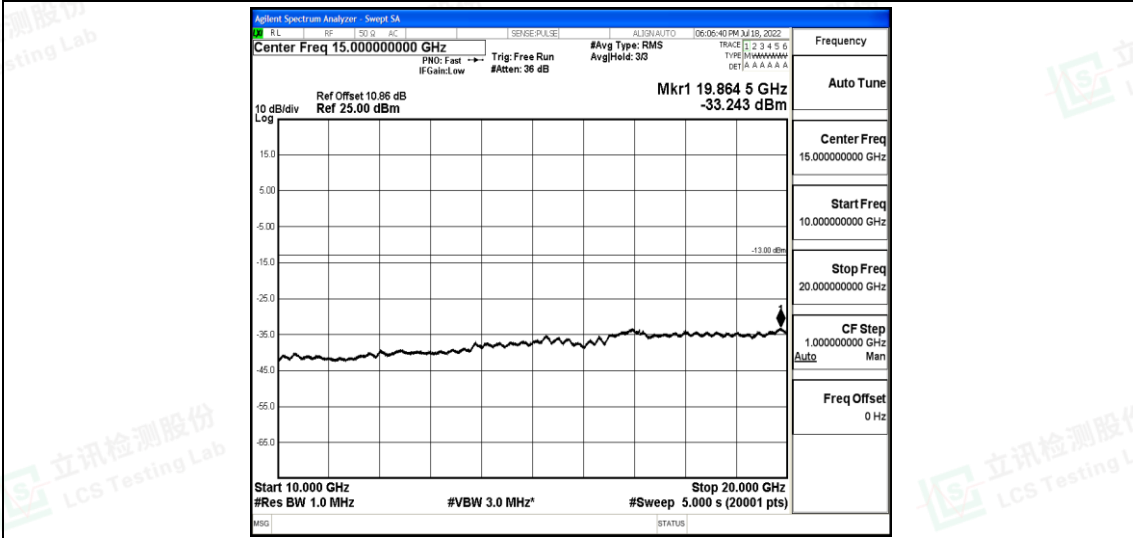

Band2-15MHz-16QAM-18900-1RB#0-Range3:30~1000MHz

Band2-15MHz-16QAM-18900-1RB#0-Range4:1000~10000MHz

Band2-15MHz-16QAM-18900-1RB#0-Range5:10000~20000MHz

Shenzhen LCS Compliance Testing Laboratory Ltd.
 Add: 101, 201 Bldg A & 301 Bldg C, Juji Industrial Park Yabianxueziwei, Shajing Street, Baoan District, Shenzhen, 518000, China
 Tel: +(86) 0755-82591330 | E-mail: webmaster@lcs-cert.com | Web: www.lcs-cert.com
 Scan code to check authenticity