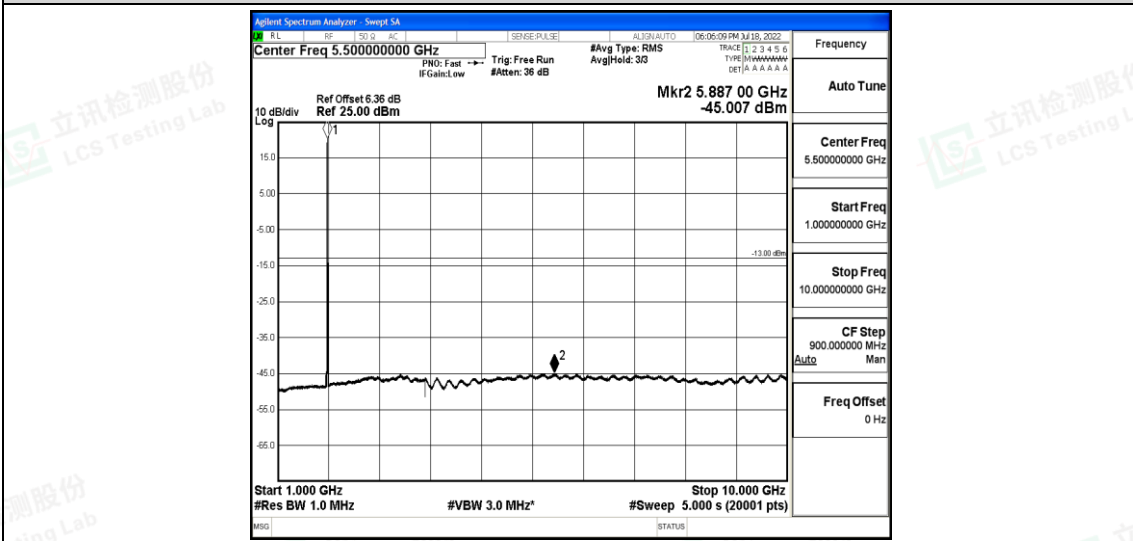

Band2-15MHz-16QAM-18900-1RB#0-Range4:1000~10000MHz

Band2-15MHz-16QAM-18900-1RB#0-Range5:10000~20000MHz

Shenzhen LCS Compliance Testing Laboratory Ltd.
Add: 101, 201 Bldg A & 301 Bldg C, Juji Industrial Park Yabianxueziwei, Shajing Street, Baoan District, Shenzhen, 518000, China
Tel: +(86) 0755-82591330 | E-mail: webmaster@lcs-cert.com | Web: www.lcs-cert.com
Scan code to check authenticity