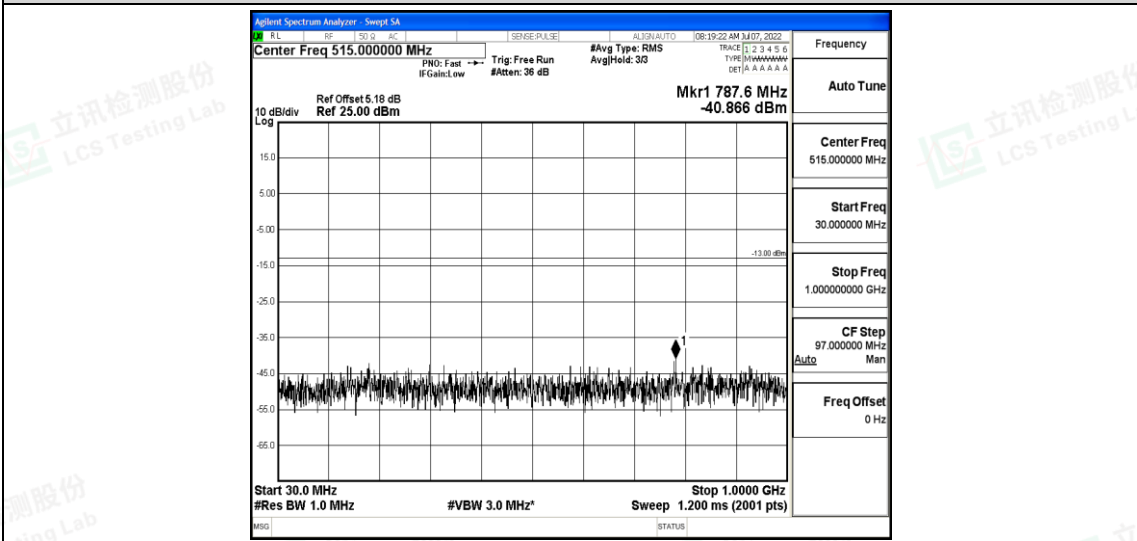

Band2-20MHz-QPSK-18700-1RB#0-Range3:30~1000MHz

Band2-20MHz-QPSK-18700-1RB#0-Range4:1000~10000MHz