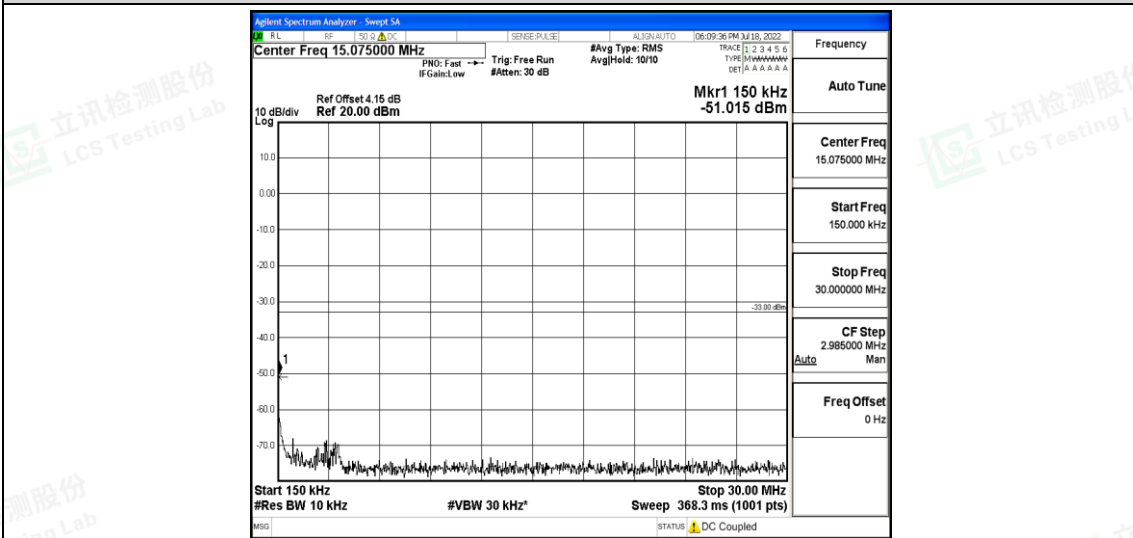

Band2-15MHz-16QAM-19125-1RB#0-Range2:0.15~30MHz

Band2-15MHz-16QAM-19125-1RB#0-Range3:30~1000MHz

Shenzhen LCS Compliance Testing Laboratory Ltd.
Add: 101, 201 Bldg A & 301 Bldg C, Juji Industrial Park Yabianxueziwei, Shajing Street, Baoan District, Shenzhen, 518000, China
Tel: +(86) 0755-82591330 | E-mail: webmaster@lcs-cert.com | Web: www.lcs-cert.com
Scan code to check authenticity