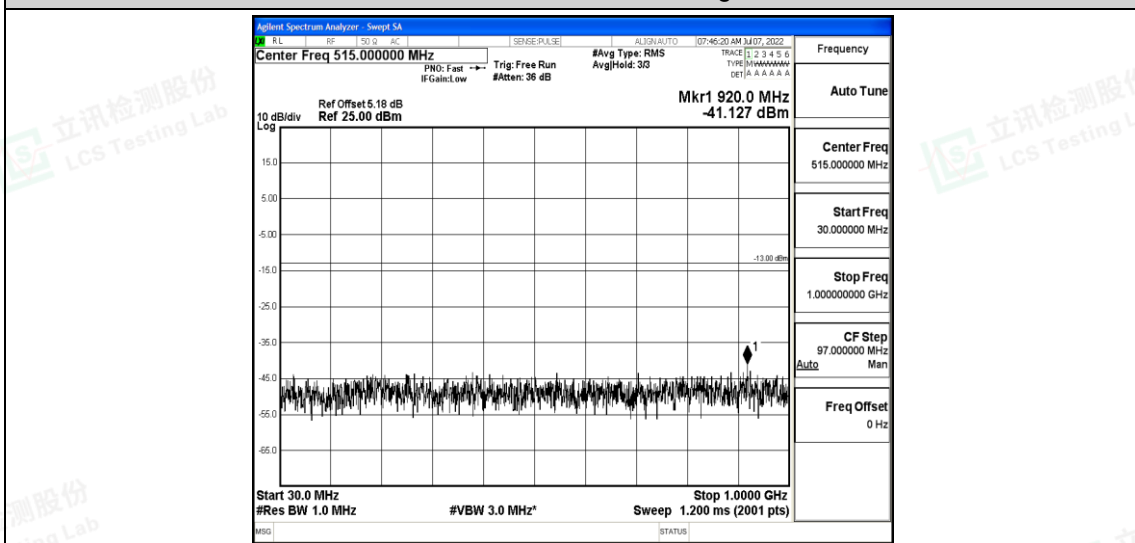

Band2-15MHz-QPSK-19125-1RB#0-Range3:30~1000MHz

Band2-15MHz-QPSK-19125-1RB#0-Range4:1000~10000MHz

Band2-15MHz-QPSK-19125-1RB#0-Range5:10000~20000MHz

Band2-15MHz-16QAM-18675-1RB#0-Range1:0.009~0.15MHz

Shenzhen LCS Compliance Testing Laboratory Ltd.
 Add: 101, 201 Bldg A & 301 Bldg C, Juji Industrial Park Yabianxueziwei, Shajing Street, Baoan District, Shenzhen, 518000, China
 Tel: +(86) 0755-82591330 | E-mail: webmaster@lcs-cert.com | Web: www.lcs-cert.com
 Scan code to check authenticity

Band2-15MHz-16QAM-18675-1RB#0-Range2:0.15~30MHz

Band2-15MHz-16QAM-18675-1RB#0-Range3:30~1000MHz

Band2-15MHz-16QAM-18675-1RB#0-Range4:1000~10000MHz

Shenzhen LCS Compliance Testing Laboratory Ltd.
 Add: 101, 201 Bldg A & 301 Bldg C, Juji Industrial Park Yabianxueziwei, Shajing Street, Baoan District, Shenzhen, 518000, China
 Tel: +(86) 0755-82591330 | E-mail: webmaster@lcs-cert.com | Web: www.lcs-cert.com
 Scan code to check authenticity