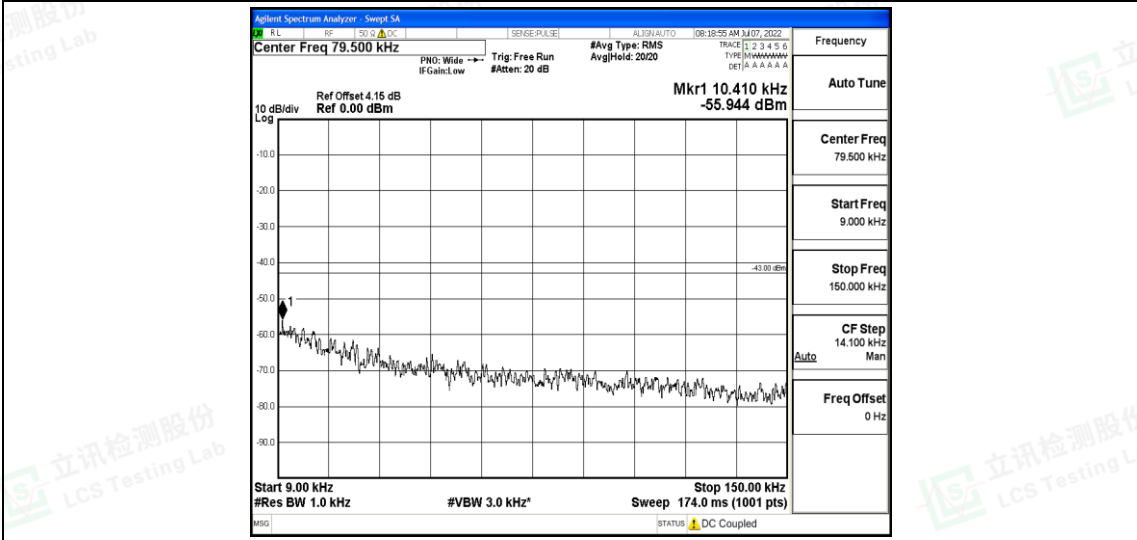

Band2-15MHz-16QAM-19125-1RB#0-Range4:1000~10000MHz

Band2-15MHz-16QAM-19125-1RB#0-Range5:10000~20000MHz

Band2-20MHz-QPSK-18700-1RB#0-Range1:0.009~0.15MHz

Shenzhen LCS Compliance Testing Laboratory Ltd.
 Add: 101, 201 Bldg A & 301 Bldg C, Juji Industrial Park Yabianxueziwei, Shajing Street, Baoan District, Shenzhen, 518000, China
 Tel: +(86) 0755-82591330 | E-mail: webmaster@lcs-cert.com | Web: www.lcs-cert.com
 Scan code to check authenticity