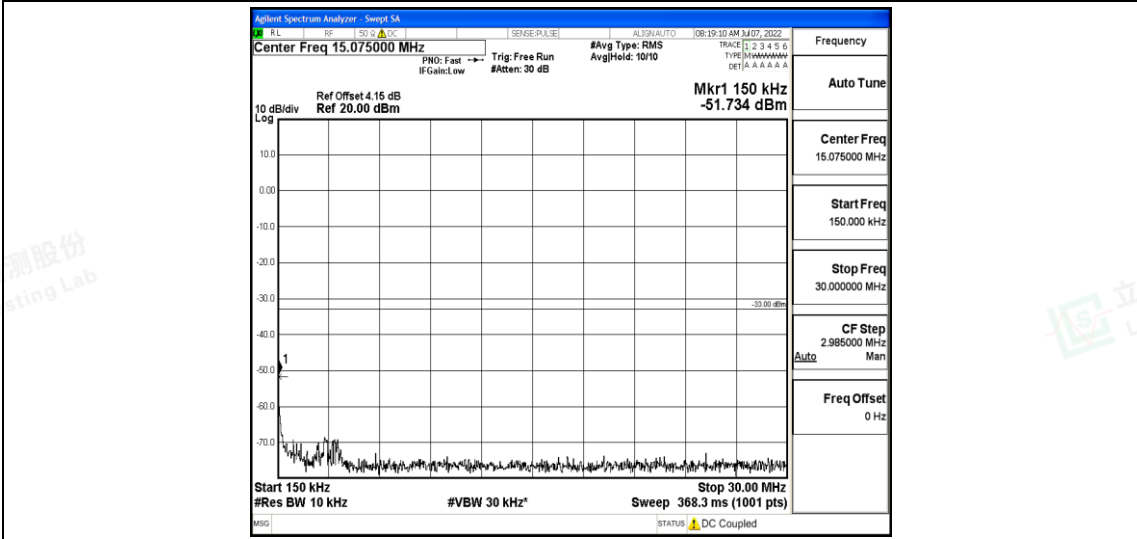

Band2-20MHz-QPSK-18700-1RB#0-Range2:0.15~30MHz

Band2-20MHz-QPSK-18700-1RB#0-Range3:30~1000MHz