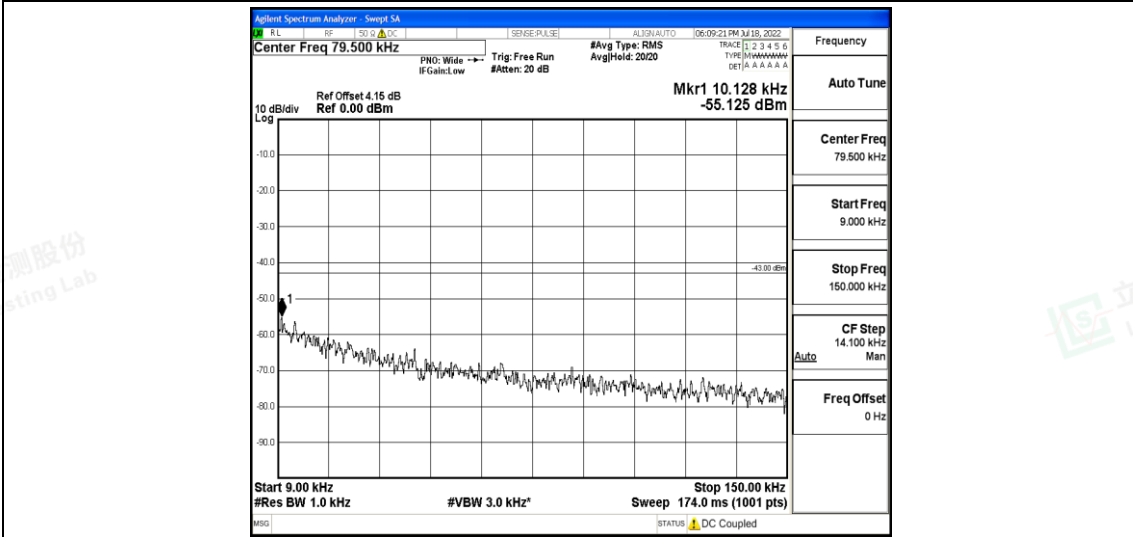

Band2-15MHz-16QAM-19125-1RB#0-Range1:0.009~0.15MHz

Band2-15MHz-16QAM-19125-1RB#0-Range2:0.15~30MHz