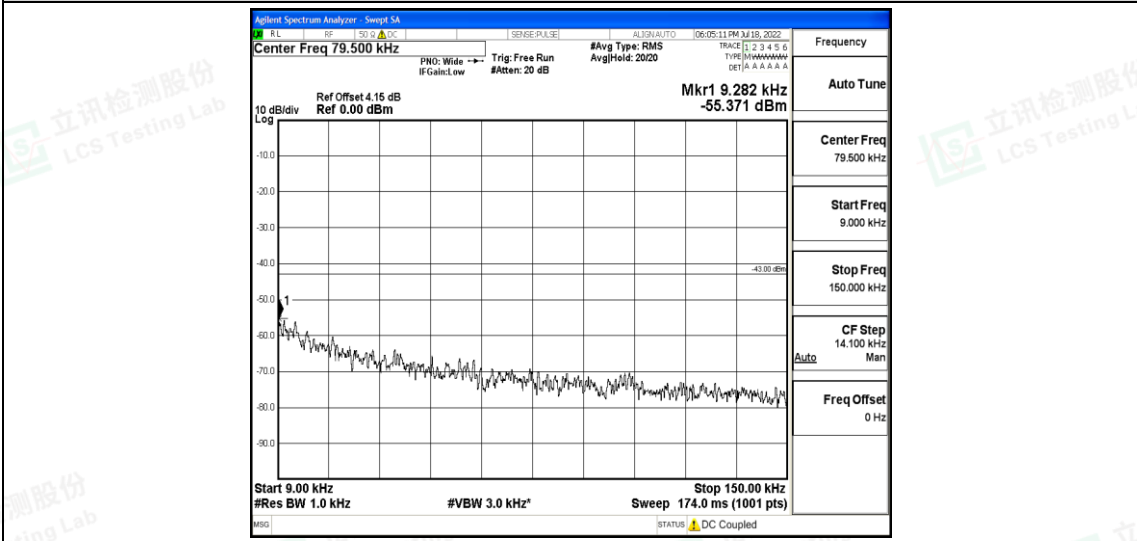

Band2-15MHz-16QAM-18900-1RB#0-Range1:0.009~0.15MHz

Band2-15MHz-16QAM-18900-1RB#0-Range2:0.15~30MHz

Shenzhen LCS Compliance Testing Laboratory Ltd.
Add: 101, 201 Bldg A & 301 Bldg C, Juji Industrial Park Yabianxueziwei, Shajing Street, Baoan District, Shenzhen, 518000, China
Tel: +(86) 0755-82591330 | E-mail: webmaster@lcs-cert.com | Web: www.lcs-cert.com
Scan code to check authenticity