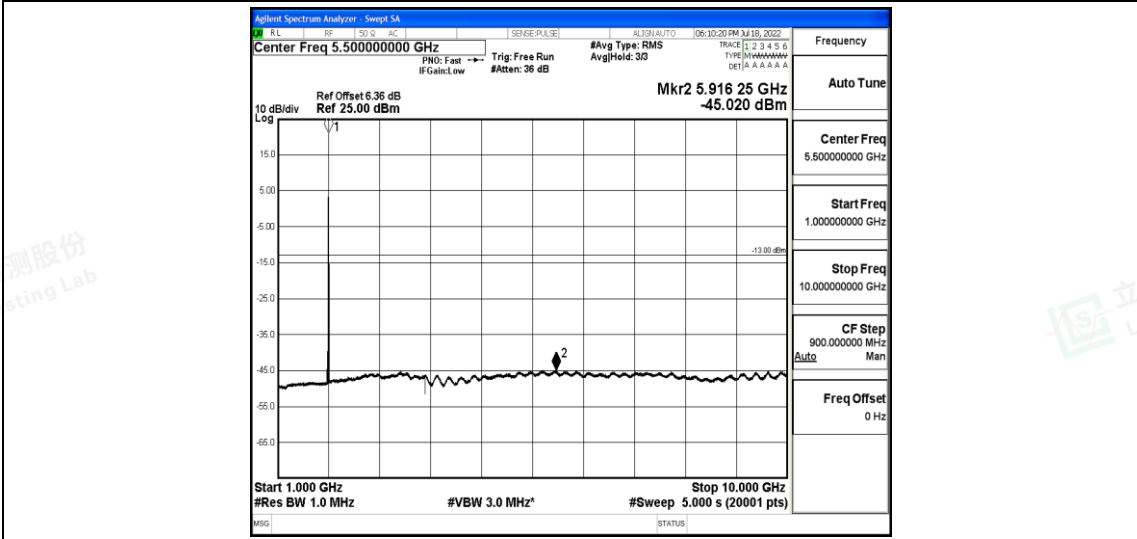

Band2-15MHz-16QAM-19125-1RB#0-Range4:1000~10000MHz

Band2-15MHz-16QAM-19125-1RB#0-Range5:10000~20000MHz