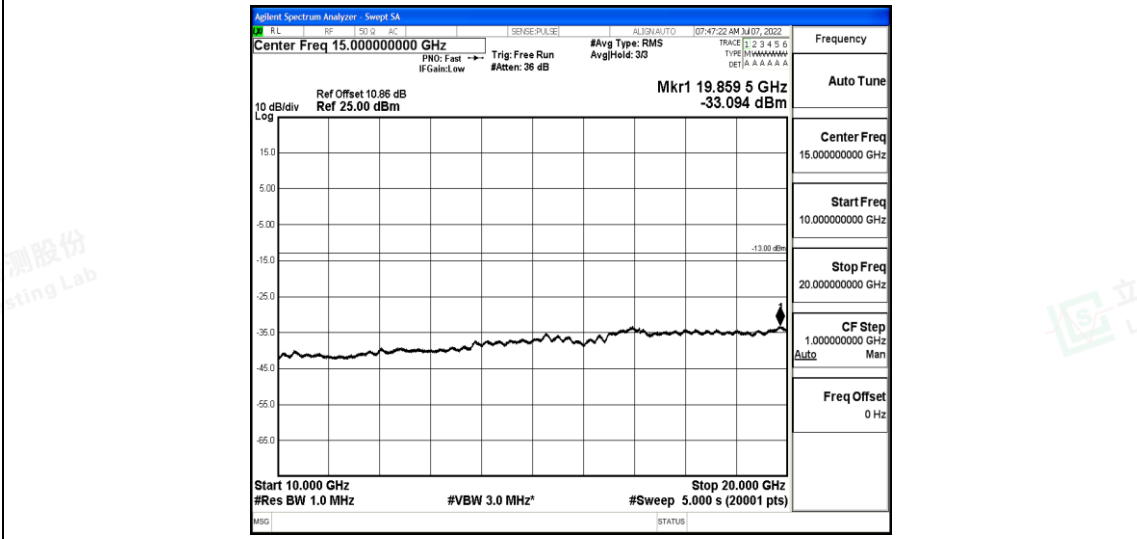

Band2-15MHz-16QAM-18675-1RB#0-Range5:10000~20000MHz

Band2-15MHz-16QAM-18900-1RB#0-Range1:0.009~0.15MHz