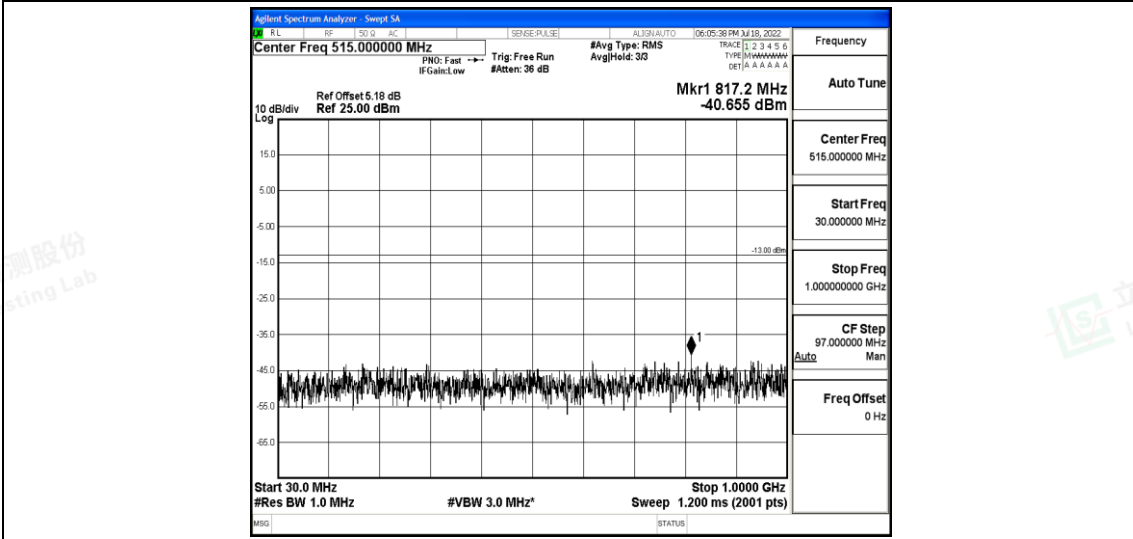

Band2-15MHz-16QAM-18900-1RB#0-Range3:30~1000MHz

Band2-15MHz-16QAM-18900-1RB#0-Range4:1000~10000MHz