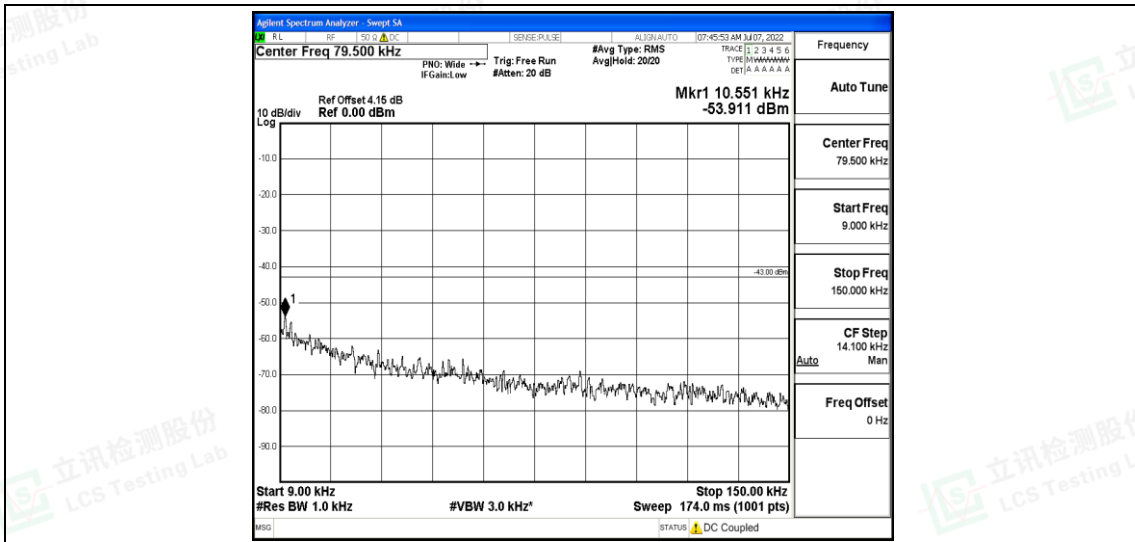

Band2-15MHz-QPSK-19125-1RB#0-Range3:30~1000MHz

Band2-15MHz-QPSK-19125-1RB#0-Range4:1000~10000MHz

Band2-15MHz-QPSK-19125-1RB#0-Range5:10000~20000MHz

Band2-15MHz-16QAM-18675-1RB#0-Range1:0.009~0.15MHz

Shenzhen LCS Compliance Testing Laboratory Ltd.
 Add: 101, 201 Bldg A & 301 Bldg C, Juji Industrial Park Yabianxueziwei, Shajing Street, Baoan District, Shenzhen, 518000, China
 Tel: +(86) 0755-82591330 | E-mail: webmaster@lcs-cert.com | Web: www.lcs-cert.com
 Scan code to check authenticity