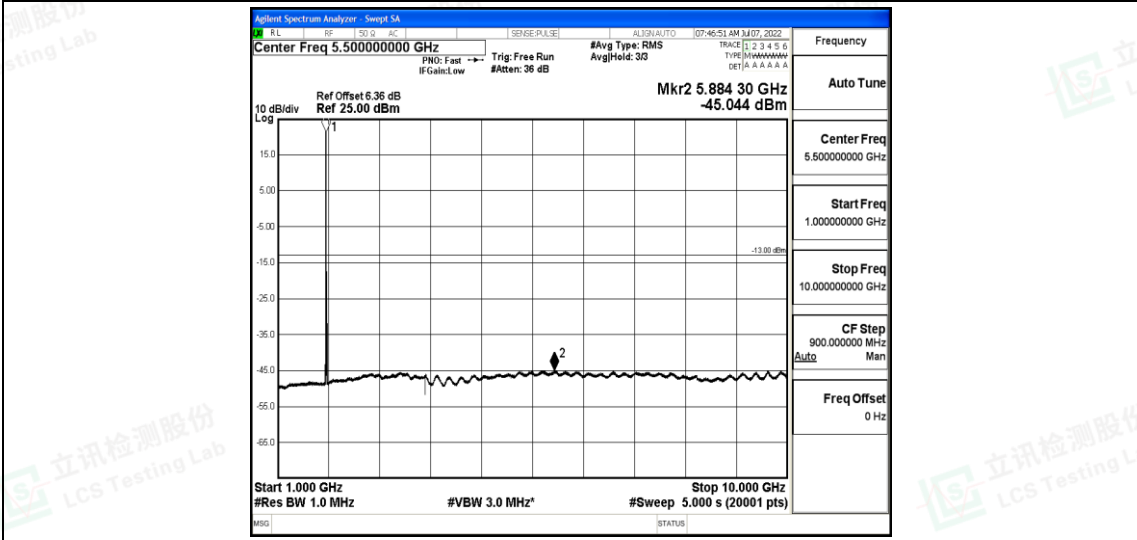

Band2-15MHz-16QAM-18675-1RB#0-Range2:0.15~30MHz

Band2-15MHz-16QAM-18675-1RB#0-Range3:30~1000MHz

Band2-15MHz-16QAM-18675-1RB#0-Range4:1000~10000MHz

Shenzhen LCS Compliance Testing Laboratory Ltd.
 Add: 101, 201 Bldg A & 301 Bldg C, Juji Industrial Park Yabianxueziwei, Shajing Street, Baoan District, Shenzhen, 518000, China
 Tel: +(86) 0755-82591330 | E-mail: webmaster@lcs-cert.com | Web: www.lcs-cert.com
 Scan code to check authenticity