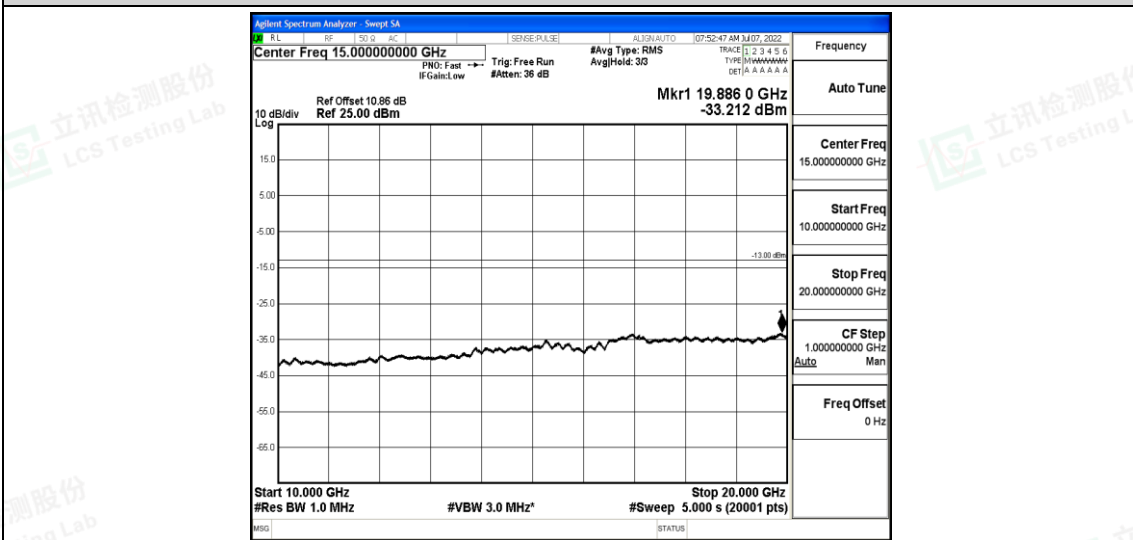

Band2-15MHz-QPSK-19125-1RB#0-Range3:30~1000MHz

Band2-15MHz-QPSK-19125-1RB#0-Range4:1000~10000MHz

Band2-15MHz-QPSK-19125-1RB#0-Range5:10000~20000MHz

Band2-15MHz-16QAM-18675-1RB#0-Range1:0.009~0.15MHz

Shenzhen LCS Compliance Testing Laboratory Ltd.
 Add: 101, 201 Bldg A & 301 Bldg C, Juji Industrial Park Yabianxueziwei, Shajing Street, Baoan District, Shenzhen, 518000, China
 Tel: +(86) 0755-82591330 | E-mail: webmaster@lcs-cert.com | Web: www.lcs-cert.com
 Scan code to check authenticity

Band2-15MHz-16QAM-18675-1RB#0-Range2:0.15~30MHz

Band2-15MHz-16QAM-18675-1RB#0-Range3:30~1000MHz

Band2-15MHz-16QAM-18675-1RB#0-Range4:1000~10000MHz

Shenzhen LCS Compliance Testing Laboratory Ltd.
 Add: 101, 201 Bldg A & 301 Bldg C, Juji Industrial Park Yabianxueziwei, Shajing Street, Baoan District, Shenzhen, 518000, China
 Tel: +(86) 0755-82591330 | E-mail: webmaster@lcs-cert.com | Web: www.lcs-cert.com
 Scan code to check authenticity