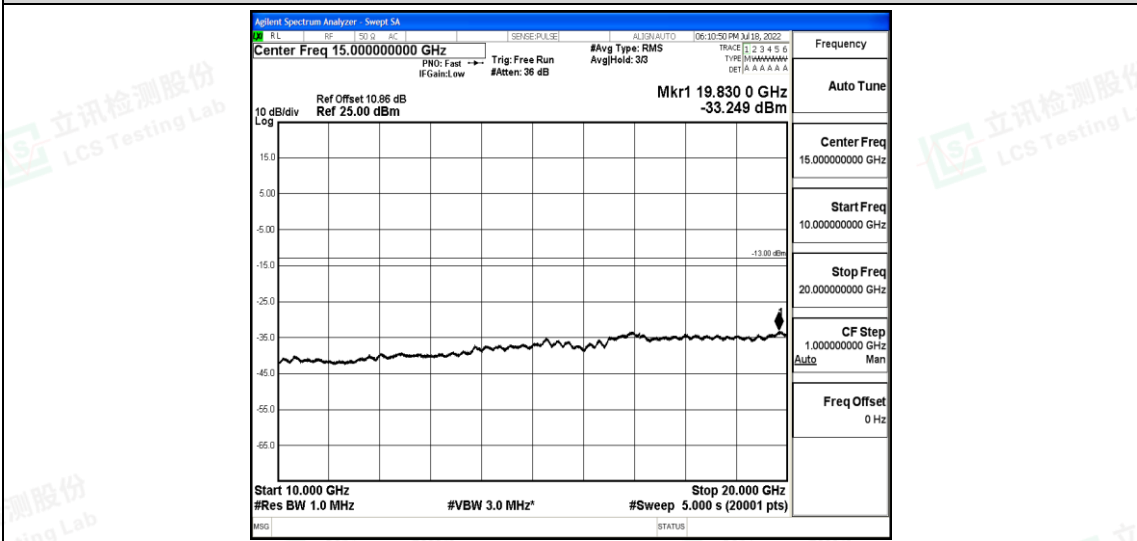

Band2-15MHz-16QAM-19125-1RB#0-Range5:10000~20000MHz

Band2-20MHz-QPSK-18700-1RB#0-Range1:0.009~0.15MHz

Shenzhen LCS Compliance Testing Laboratory Ltd.
Add: 101, 201 Bldg A & 301 Bldg C, Juji Industrial Park Yabianxueziwei, Shajing Street, Baoan District, Shenzhen, 518000, China
Tel: +(86) 0755-82591330 | E-mail: webmaster@lcs-cert.com | Web: www.lcs-cert.com
Scan code to check authenticity