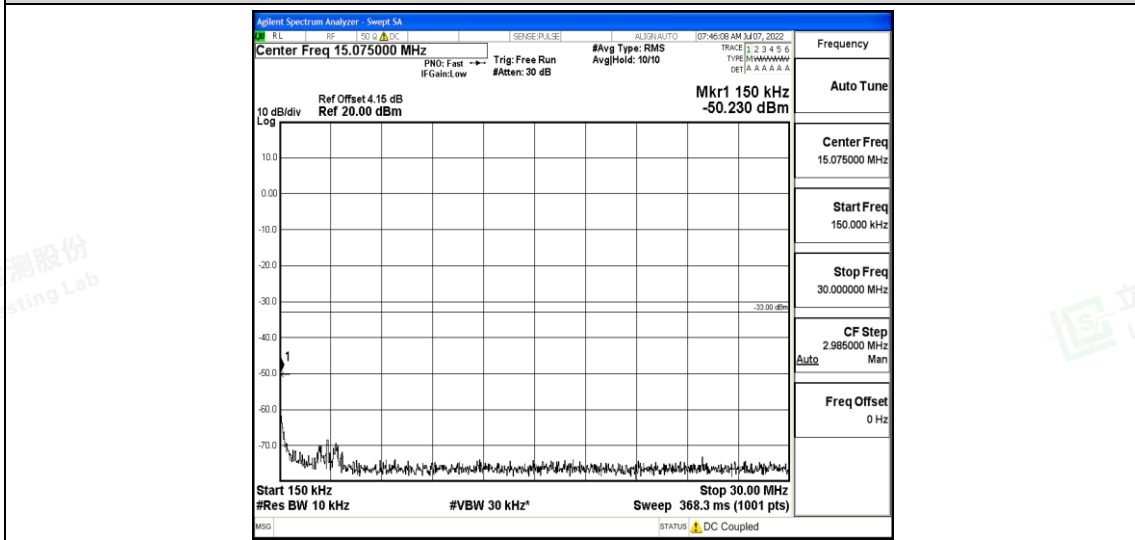

Band2-15MHz-16QAM-18675-1RB#0-Range2:0.15~30MHz

Band2-15MHz-16QAM-18675-1RB#0-Range3:30~1000MHz