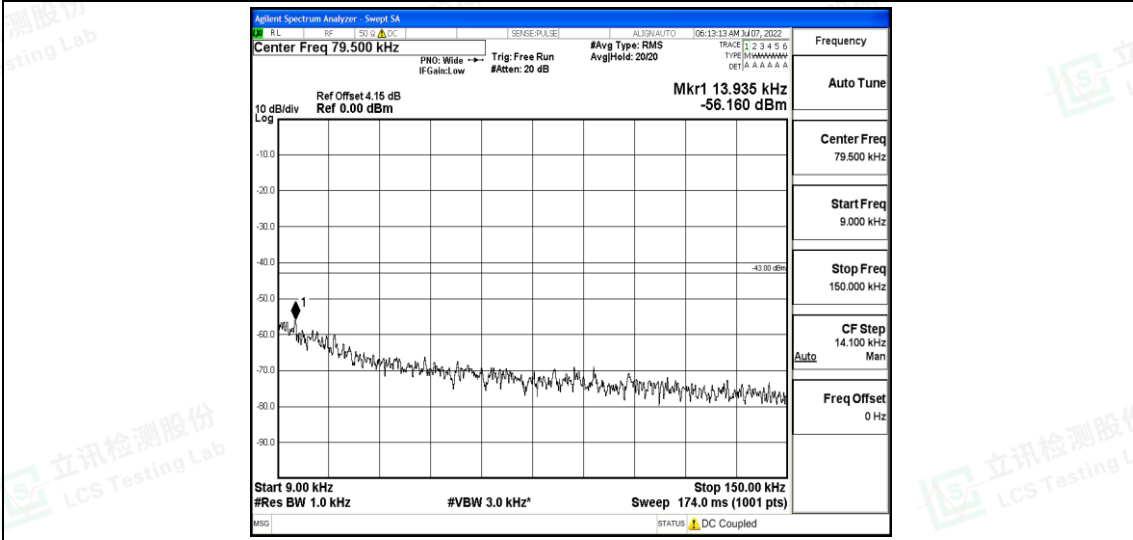

Band2-3MHz-QPSK-19185-1RB#0-Range4:1000~10000MHz

Band2-3MHz-QPSK-19185-1RB#0-Range5:10000~20000MHz

Band2-3MHz-16QAM-18615-1RB#0-Range1:0.009~0.15MHz

Shenzhen LCS Compliance Testing Laboratory Ltd.  
 Add: 101, 201 Bldg A & 301 Bldg C, Juji Industrial Park Yabianxueziwei, Shajing Street, Baoan District, Shenzhen, 518000, China  
 Tel: +(86) 0755-82591330 | E-mail: webmaster@lcs-cert.com | Web: www.lcs-cert.com  
 Scan code to check authenticity