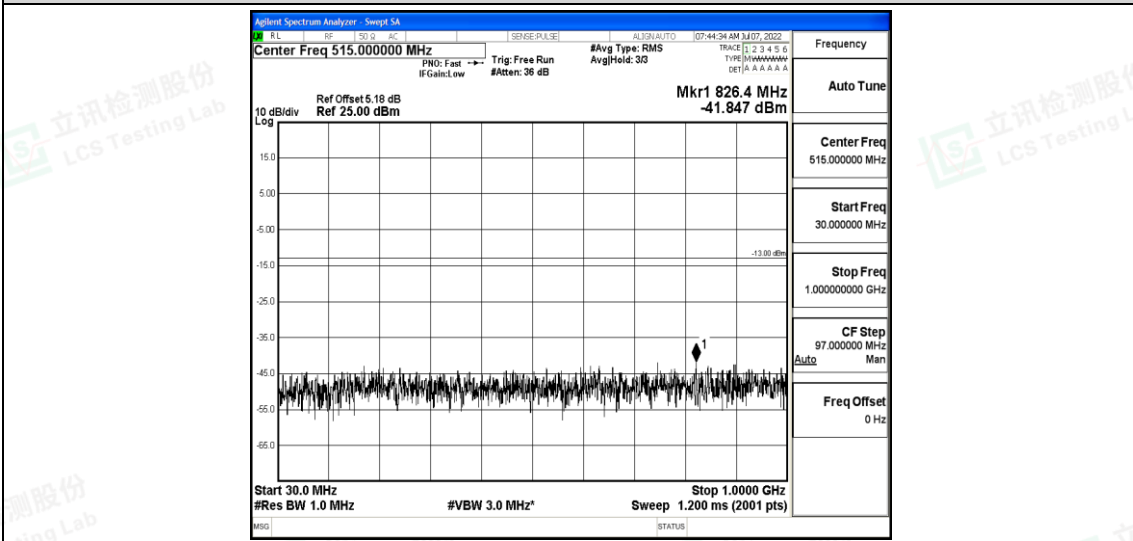

Band2-15MHz-QPSK-18675-1RB#0-Range4:1000~10000MHz