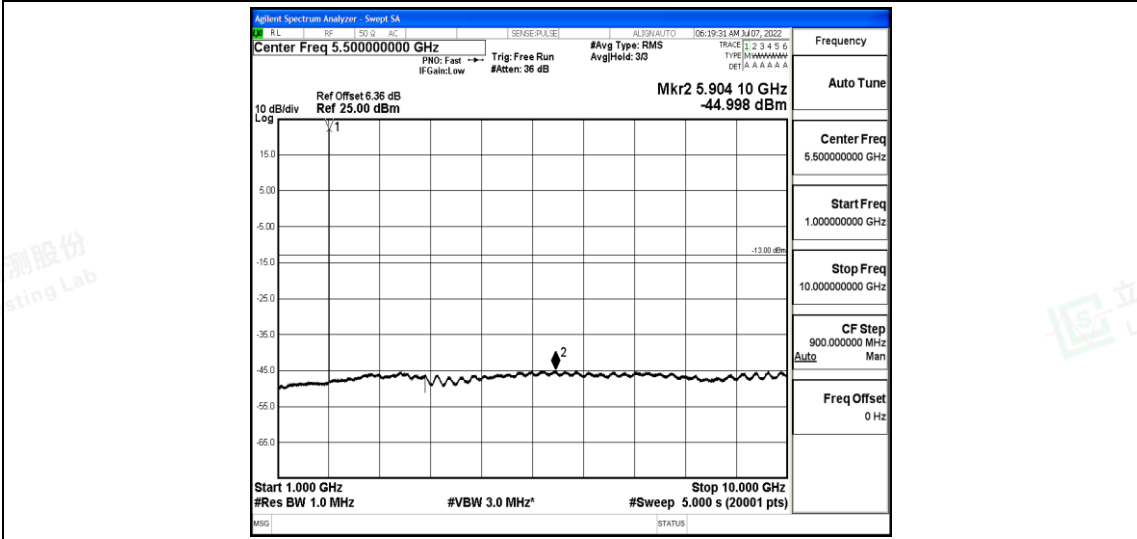

Band2-3MHz-QPSK-19185-1RB#0-Range4:1000~10000MHz

Band2-3MHz-QPSK-19185-1RB#0-Range5:10000~20000MHz

Band2-3MHz-16QAM-18615-1RB#0-Range1:0.009~0.15MHz

Shenzhen LCS Compliance Testing Laboratory Ltd.  
 Add: 101, 201 Bldg A & 301 Bldg C, Juji Industrial Park Yabianxueziwei, Shajing Street, Baoan District, Shenzhen, 518000, China  
 Tel: +(86) 0755-82591330 | E-mail: webmaster@lcs-cert.com | Web: www.lcs-cert.com  
 Scan code to check authenticity