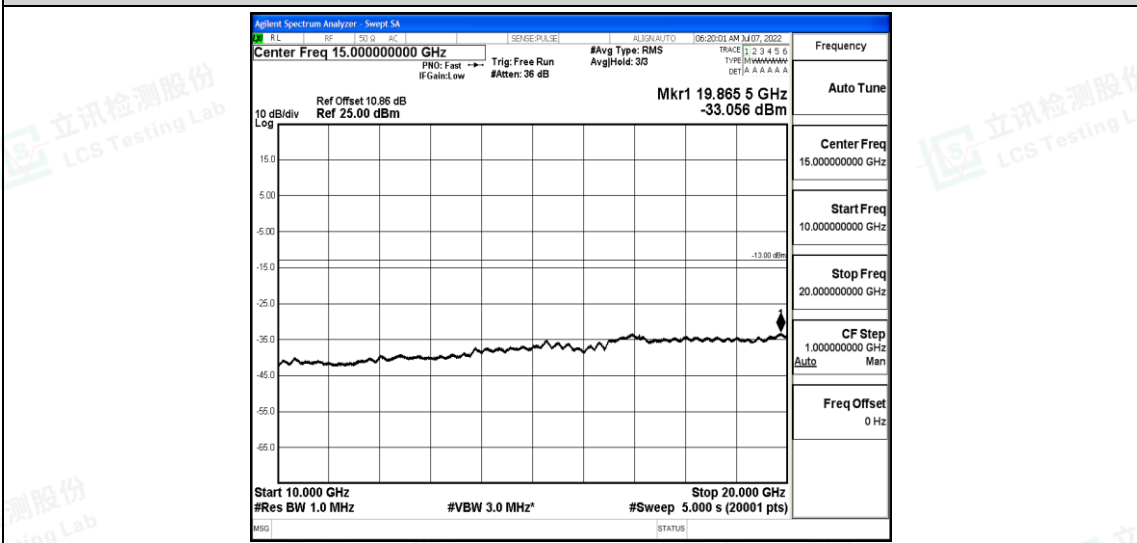

Band2-3MHz-QPSK-19185-1RB#0-Range4:1000~10000MHz

Band2-3MHz-QPSK-19185-1RB#0-Range5:10000~20000MHz

Band2-3MHz-16QAM-18615-1RB#0-Range1:0.009~0.15MHz

Shenzhen LCS Compliance Testing Laboratory Ltd.  
 Add: 101, 201 Bldg A & 301 Bldg C, Juji Industrial Park Yabianxueziwei, Shajing Street, Baoan District, Shenzhen, 518000, China  
 Tel: +(86) 0755-82591330 | E-mail: webmaster@lcs-cert.com | Web: www.lcs-cert.com  
 Scan code to check authenticity