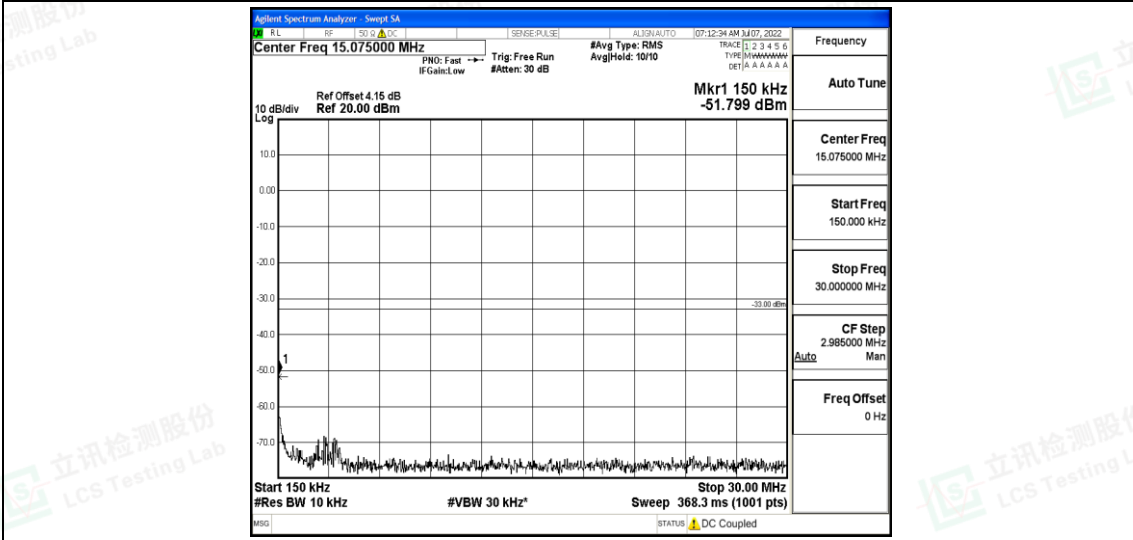

Band2-10MHz-16QAM-18900-1RB#0-Range2:0.15~30MHz

Shenzhen LCS Compliance Testing Laboratory Ltd.  
 Add: 101, 201 Bldg A & 301 Bldg C, Juji Industrial Park Yabianxueziwei, Shajing Street, Baoan District, Shenzhen, 518000, China  
 Tel: +(86) 0755-82591330 | E-mail: webmaster@lcs-cert.com | Web: www.lcs-cert.com  
 Scan code to check authenticity