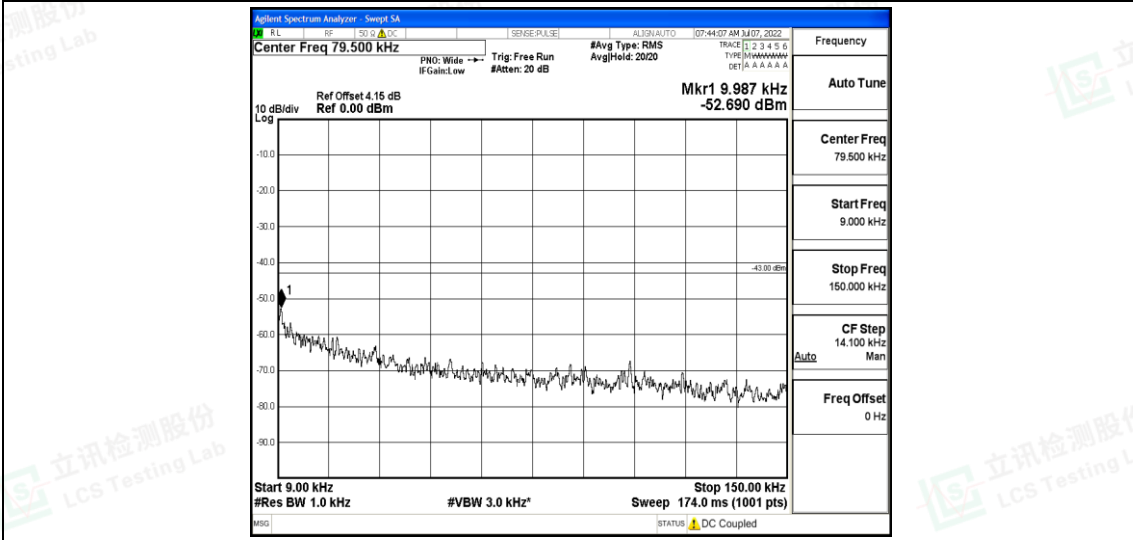

Band2-10MHz-16QAM-19150-1RB#0-Range4:1000~10000MHz

Band2-10MHz-16QAM-19150-1RB#0-Range5:10000~20000MHz

Band2-15MHz-QPSK-18675-1RB#0-Range1:0.009~0.15MHz

Shenzhen LCS Compliance Testing Laboratory Ltd.  
 Add: 101, 201 Bldg A & 301 Bldg C, Juji Industrial Park Yabianxueziwei, Shajing Street, Baoan District, Shenzhen, 518000, China  
 Tel: +(86) 0755-82591330 | E-mail: webmaster@lcs-cert.com | Web: www.lcs-cert.com  
 Scan code to check authenticity