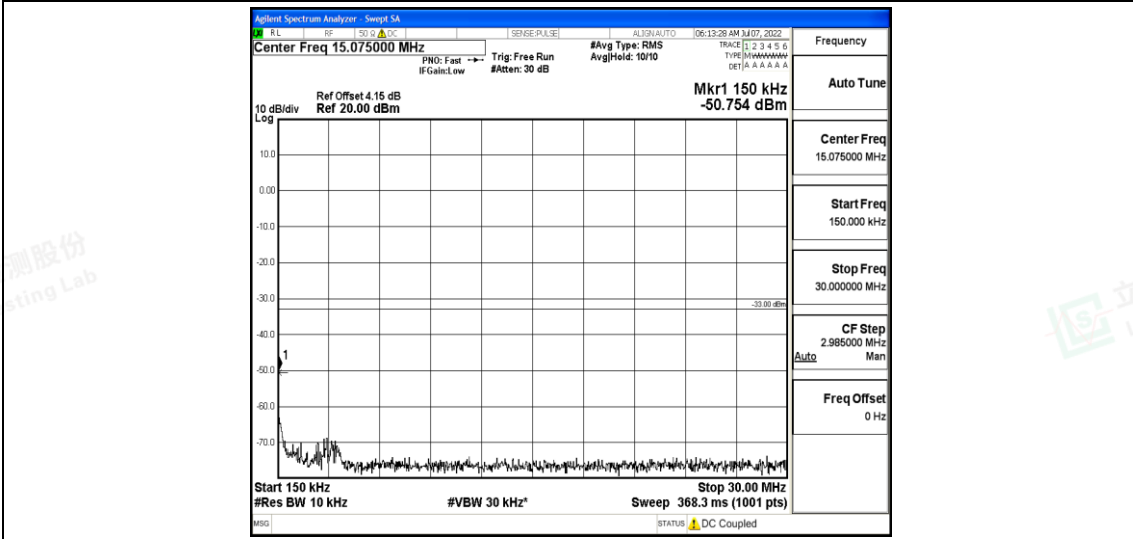

Band2-3MHz-16QAM-18615-1RB#0-Range3:30~1000MHz