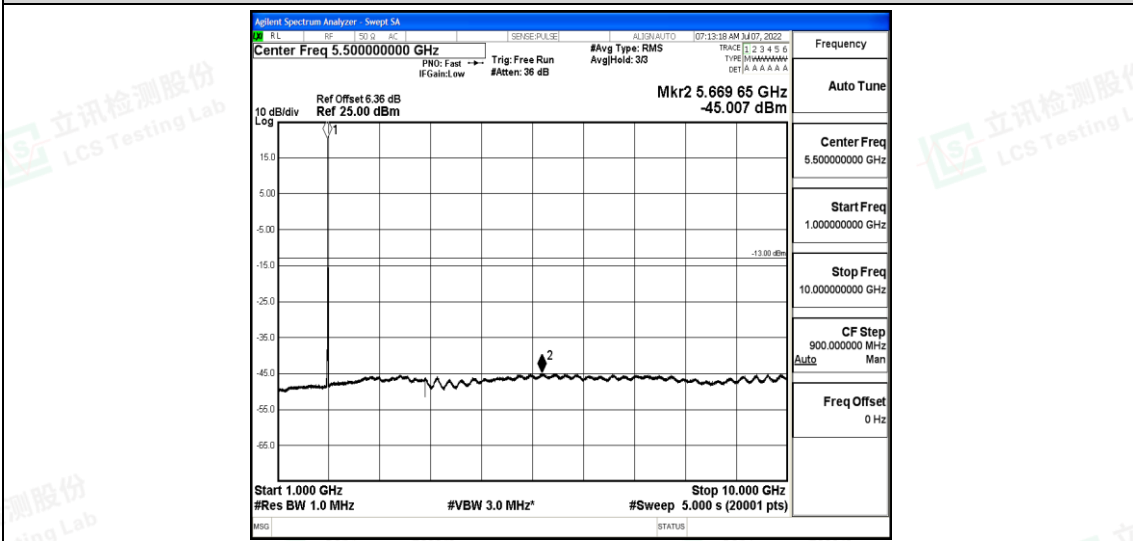

Band2-10MHz-16QAM-18900-1RB#0-Range5:10000~20000MHz