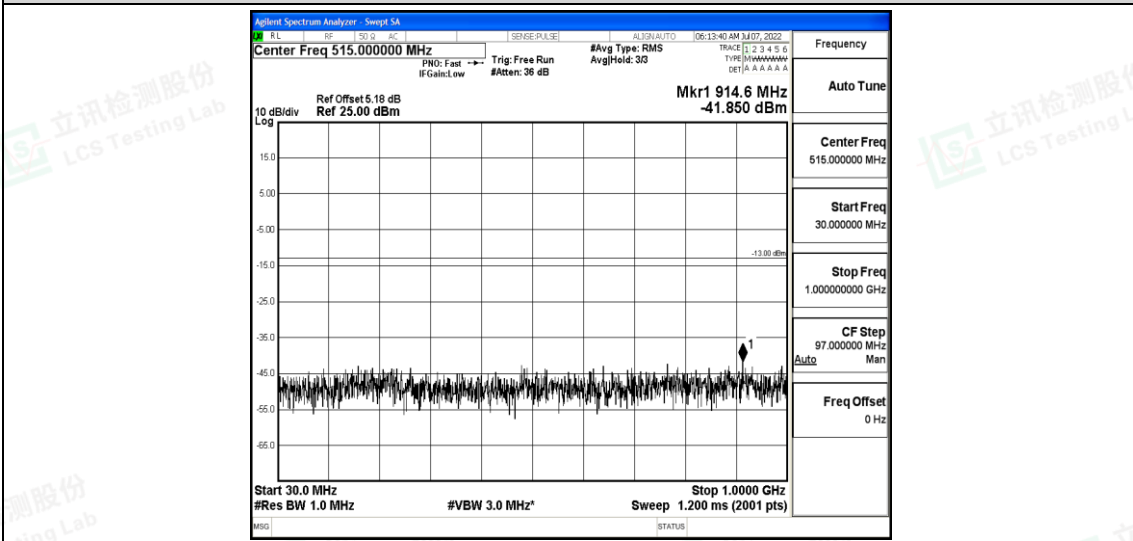

Band2-3MHz-16QAM-18615-1RB#0-Range4:1000~10000MHz