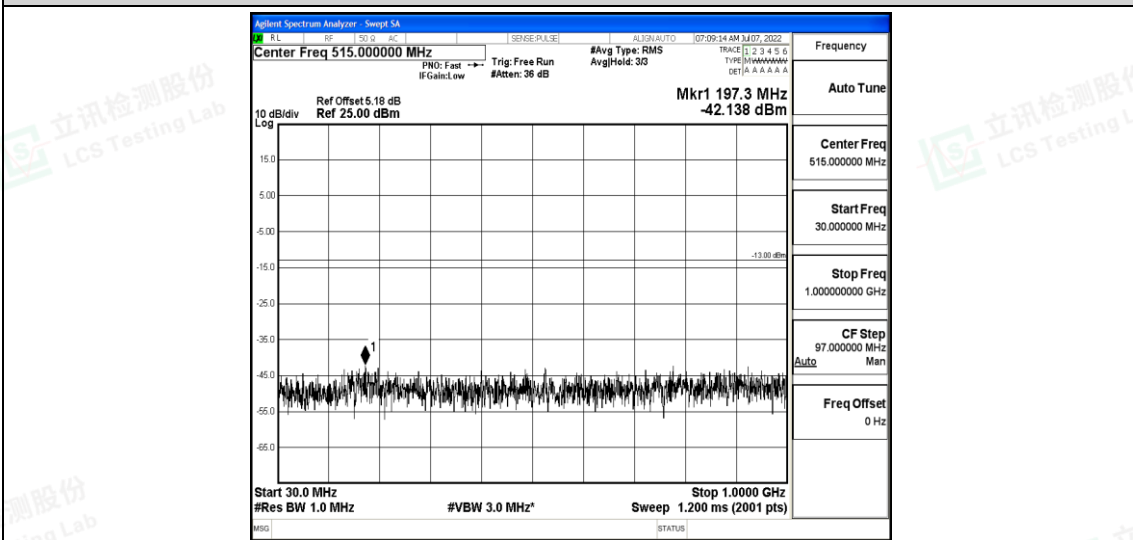

Band2-10MHz-16QAM-18650-1RB#0-Range4:1000~10000MHz