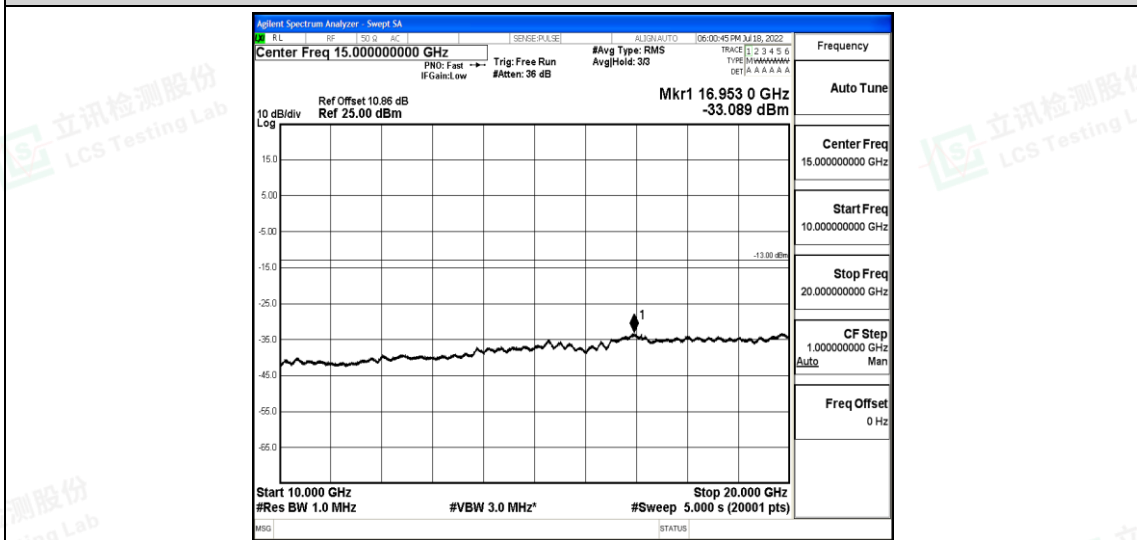

Band2-15MHz-QPSK-18675-1RB#0-Range1:0.009~0.15MHz

Shenzhen LCS Compliance Testing Laboratory Ltd.
Add: 101, 201 Bldg A & 301 Bldg C, Juji Industrial Park Yabianxueziwei, Shajing Street, Baoan District, Shenzhen, 518000, China
Tel: +(86) 0755-82591330 | E-mail: webmaster@lcs-cert.com | Web: www.lcs-cert.com
Scan code to check authenticity