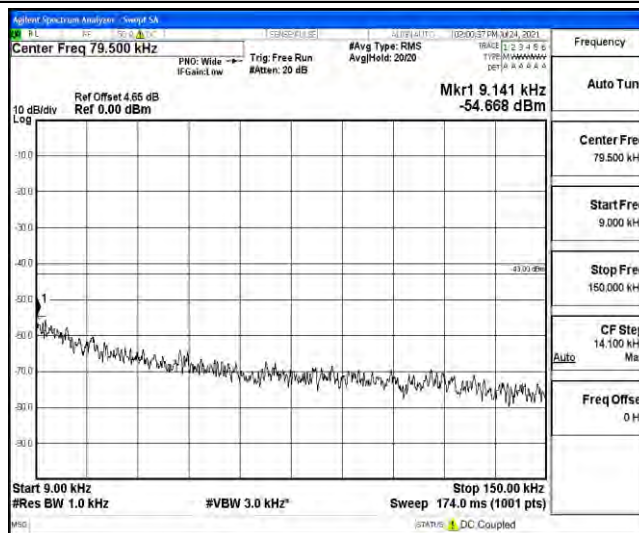

Band4-20MHz-16QAM-20300-1RB#0-Range1:0.009~0.15MHz