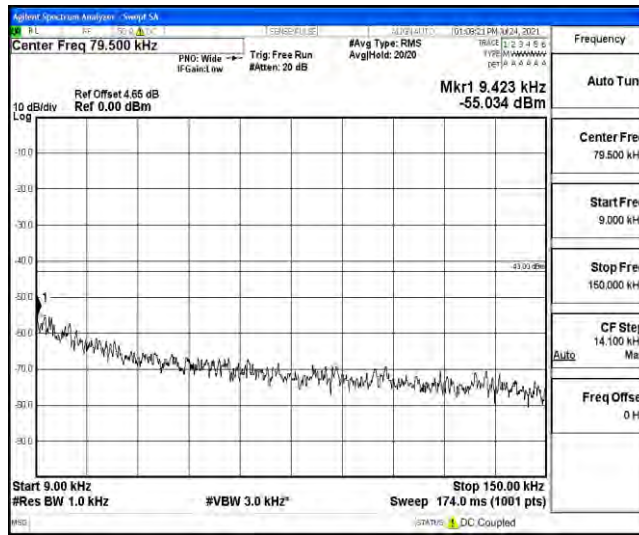

Band4-10MHz-16QAM-20175-1RB#0-Range1:0.009~0.15MHz