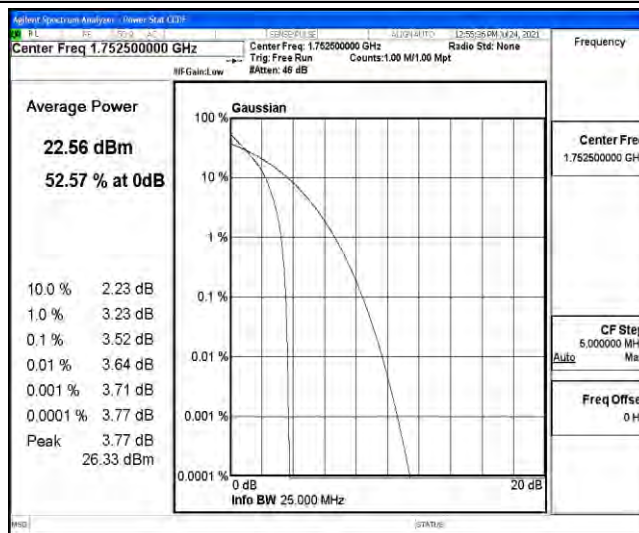

Band4-5MHz-QPSK-20375-25RB#0