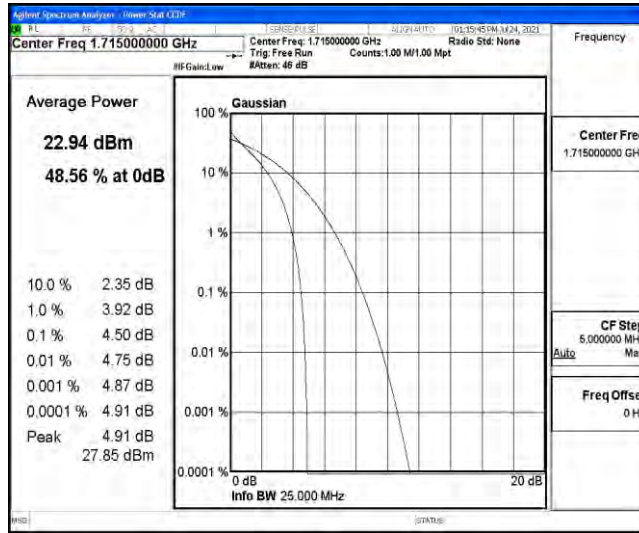

Band4-10MHz-QPSK-20000-50RB#0