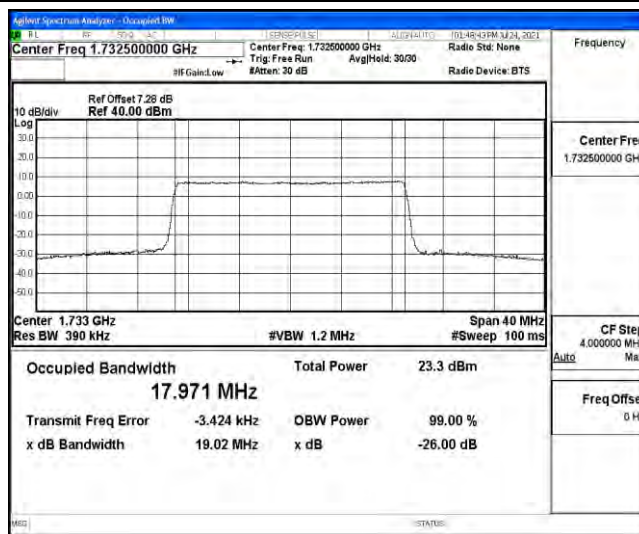

Band4-20MHz-QPSK-20175-100RB#0