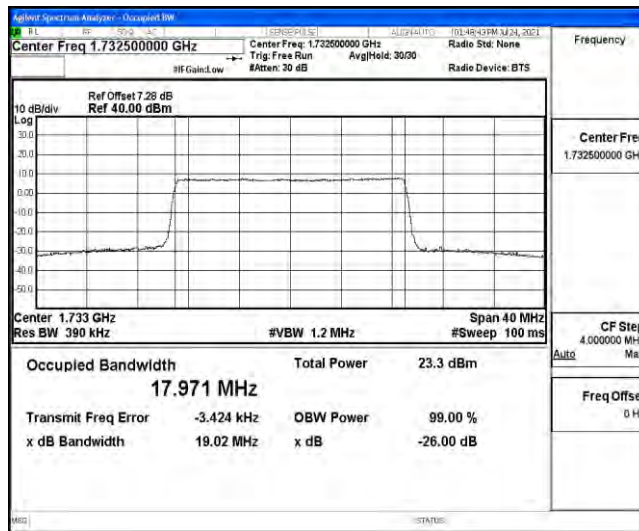

Band4-20MHz-16QAM-20175-100RB#0