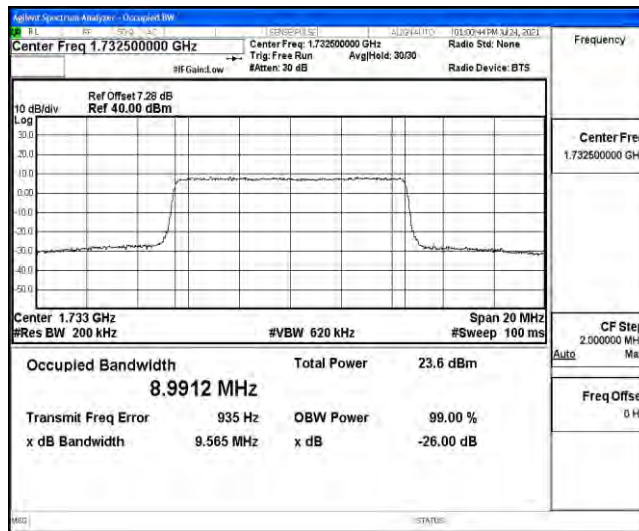

Band4-10MHz-QPSK-20175-50RB#0