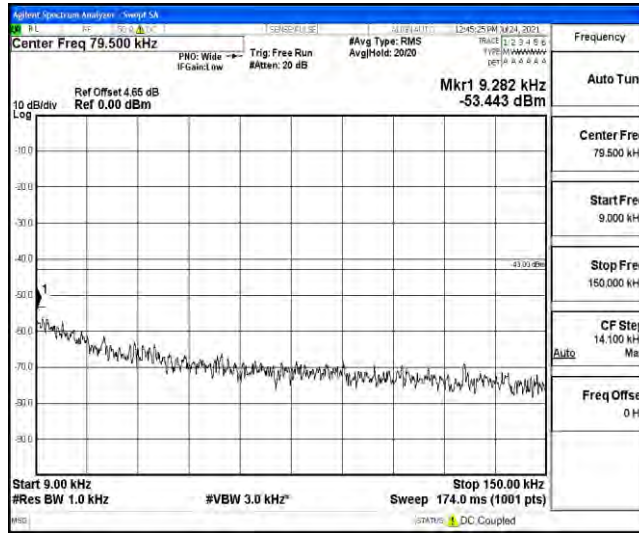

Band4-5MHz-QPSK-20175-1RB#0-Range1:0.009~0.15MHz