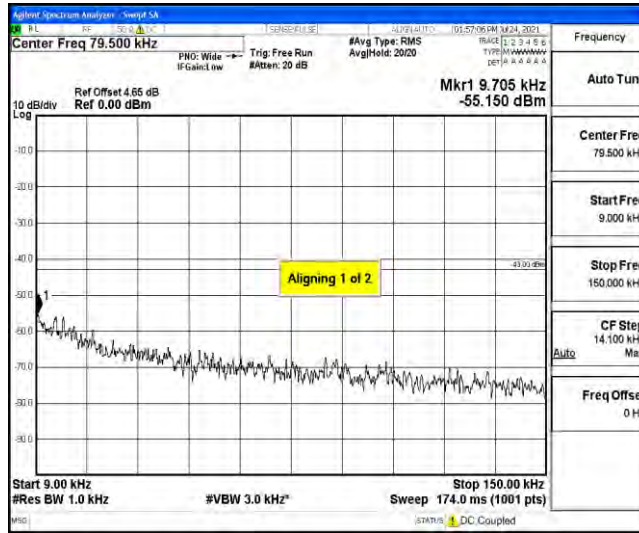

Band4-20MHz-16QAM-20175-1RB#0-Range1:0.009~0.15MHz