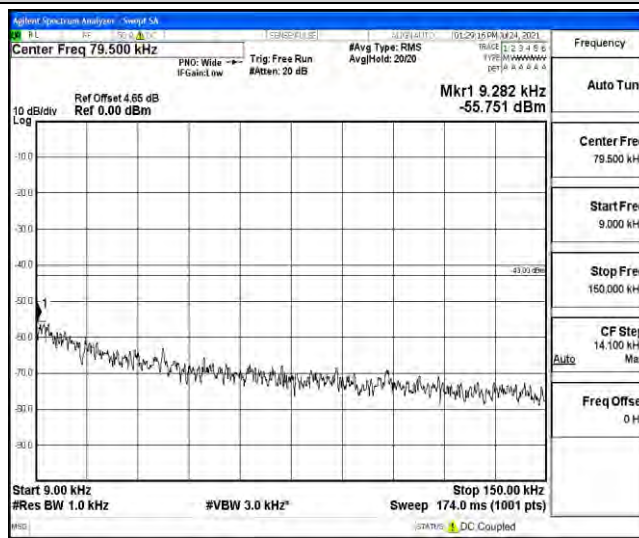

Band4-15MHz-16QAM-20025-1RB#0-Range1:0.009~0.15MHz