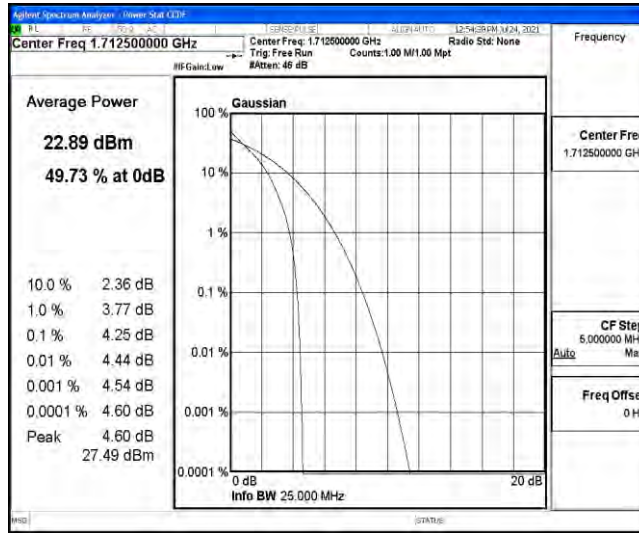

Band4-5MHz-QPSK-19975-25RB#0