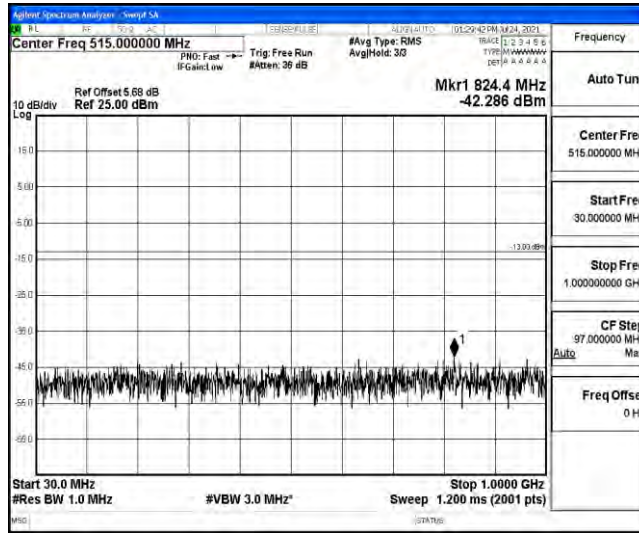

Band4-15MHz-QPSK-20325-1RB#0-Range5:10000~20000MHz

Band4-15MHz-16QAM-20025-1RB#0-Range1:0.009~0.15MHz

Band4-15MHz-16QAM-20025-1RB#0-Range2:0.15~30MHz

Band4-15MHz-16QAM-20025-1RB#0-Range3:30~1000MHz

Band4-15MHz-16QAM-20025-1RB#0-Range4:1000~10000MHz