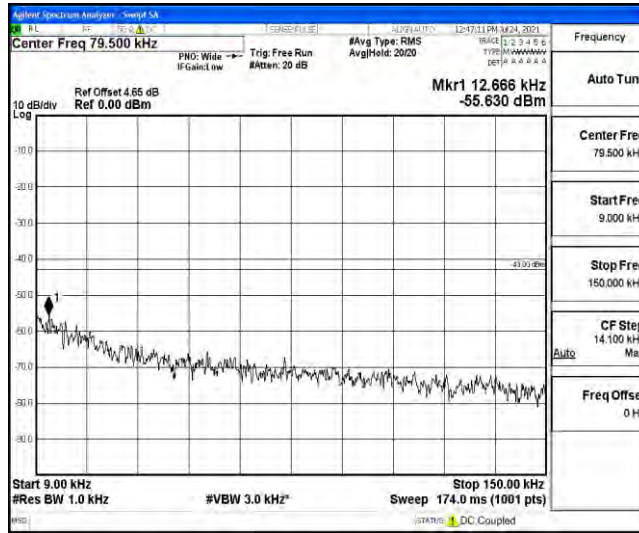

Band4-5MHz-16QAM-20175-1RB#0-Range1:0.009~0.15MHz