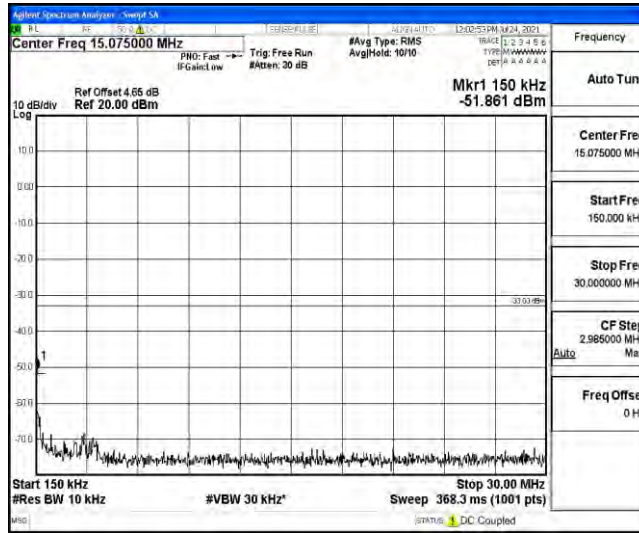

Band4-1.4MHz-16QAM-20393-1RB#0-Range2:0.15~30MHz