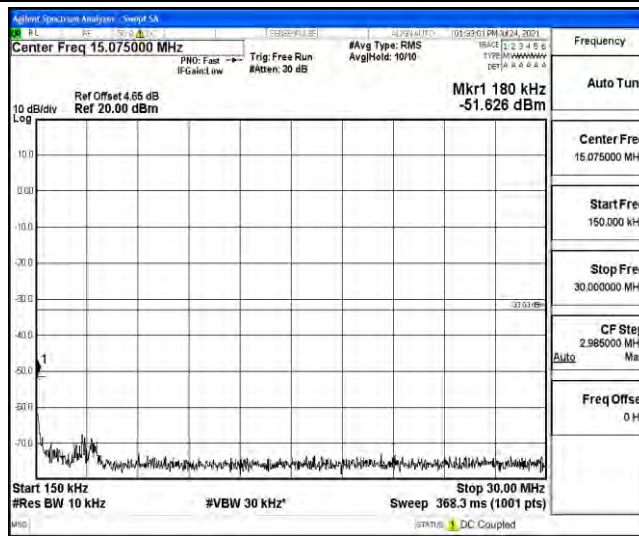

Band4-15MHz-16QAM-20175-1RB#0-Range2:0.15~30MHz