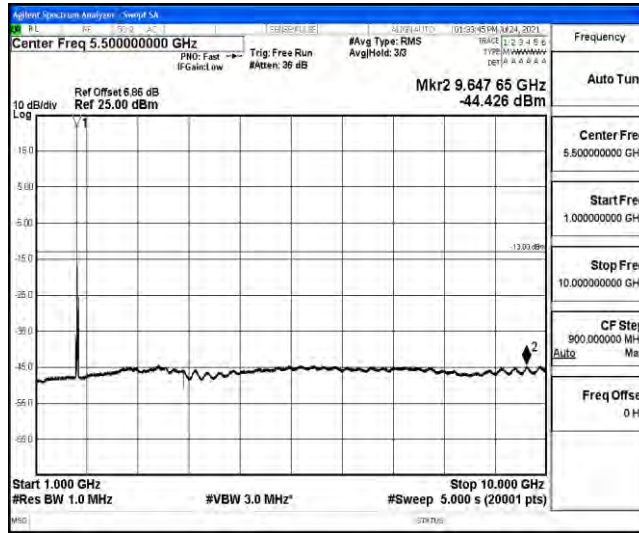

Band4-15MHz-16QAM-20025-1RB#0-Range5:10000~20000MHz

Band4-15MHz-16QAM-20175-1RB#0-Range1:0.009~0.15MHz

Band4-15MHz-16QAM-20175-1RB#0-Range2:0.15~30MHz

Band4-15MHz-16QAM-20175-1RB#0-Range3:30~1000MHz

Band4-15MHz-16QAM-20175-1RB#0-Range4:1000~10000MHz