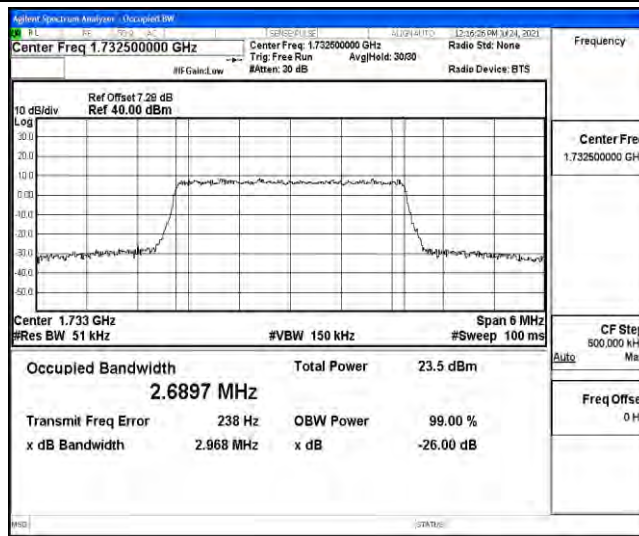

Band4-3MHz-16QAM-20175-15RB#0