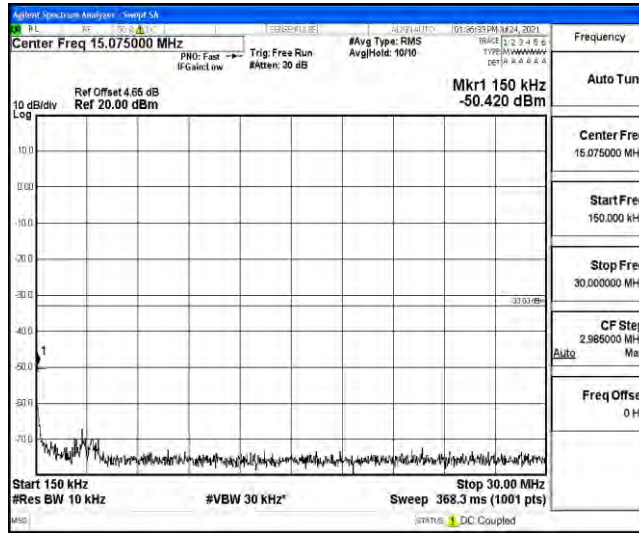

Band4-15MHz-16QAM-20325-1RB#0-Range2:0.15~30MHz