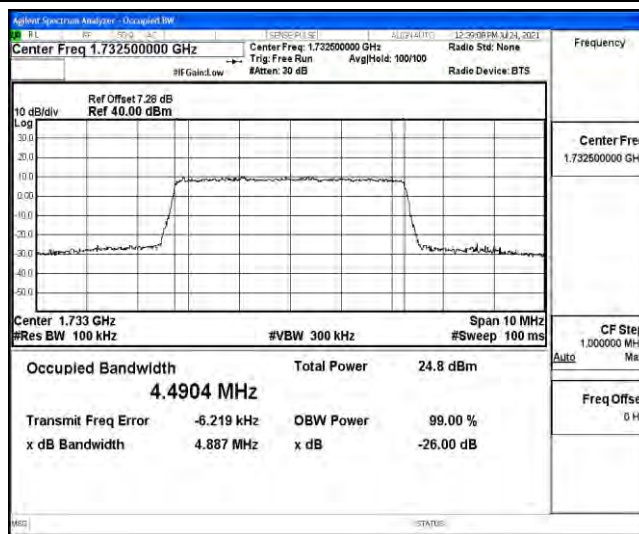

Band4-5MHz-QPSK-20175-25RB#0