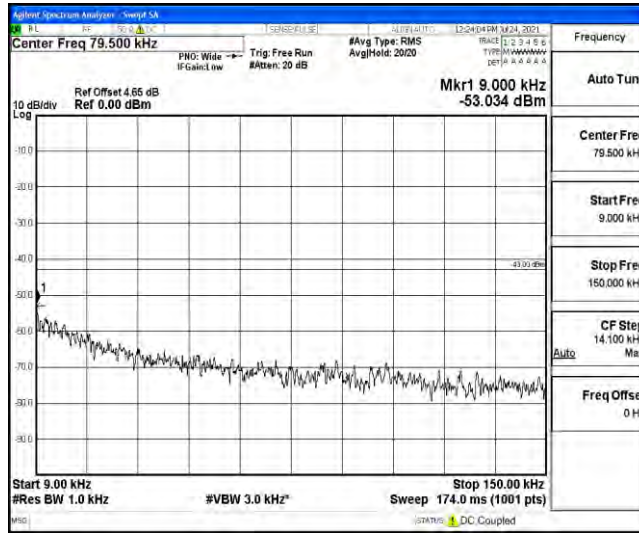

Band4-3MHz-16QAM-20175-1RB#0-Range1:0.009~0.15MHz