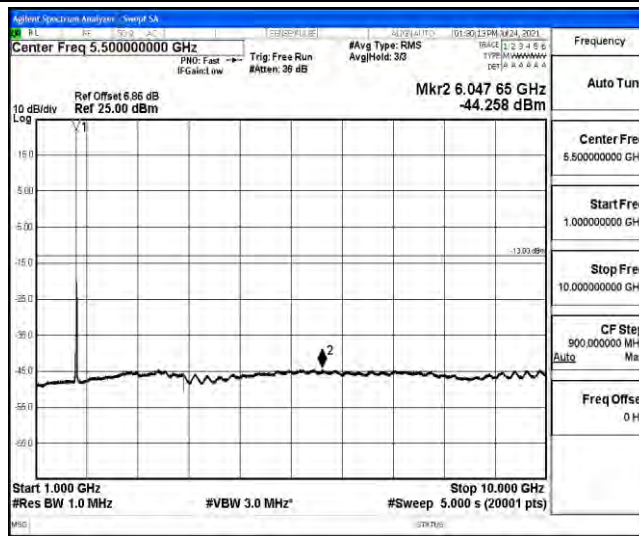

Band4-15MHz-QPSK-20325-1RB#0-Range5:10000~20000MHz

Band4-15MHz-16QAM-20025-1RB#0-Range1:0.009~0.15MHz

Band4-15MHz-16QAM-20025-1RB#0-Range2:0.15~30MHz

Band4-15MHz-16QAM-20025-1RB#0-Range3:30~1000MHz

Band4-15MHz-16QAM-20025-1RB#0-Range4:1000~10000MHz