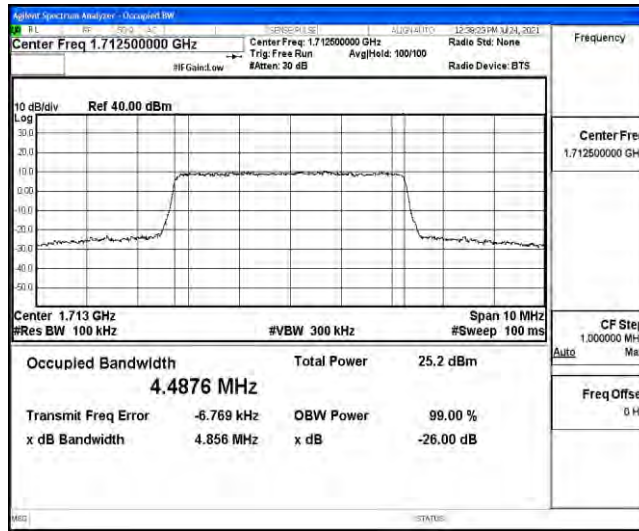

Band4-5MHz-QPSK-19975-25RB#0