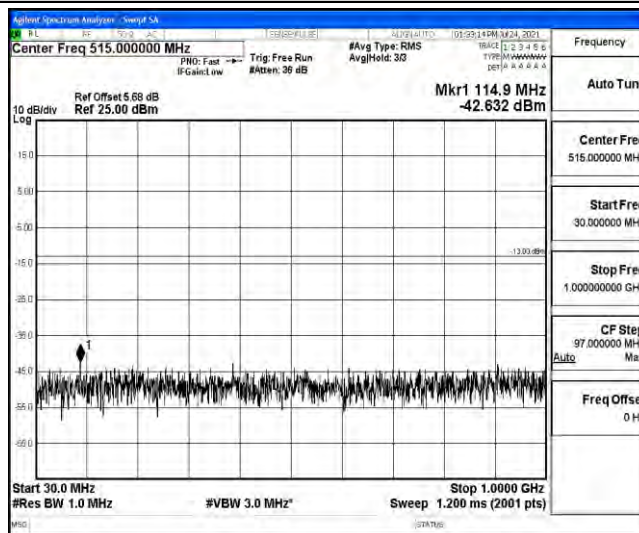

Band4-15MHz-16QAM-20025-1RB#0-Range5:10000~20000MHz

Band4-15MHz-16QAM-20175-1RB#0-Range1:0.009~0.15MHz

Band4-15MHz-16QAM-20175-1RB#0-Range2:0.15~30MHz

Band4-15MHz-16QAM-20175-1RB#0-Range3:30~1000MHz

Band4-15MHz-16QAM-20175-1RB#0-Range4:1000~10000MHz