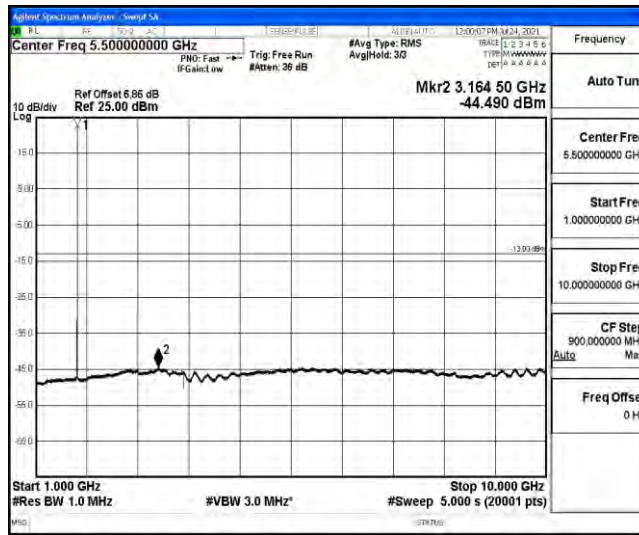

Band4-1.4MHz-16QAM-19957-1RB#0-Range5:10000~20000MHz

Band4-1.4MHz-16QAM-20175-1RB#0-Range1:0.009~0.15MHz

Band4-1.4MHz-16QAM-20175-1RB#0-Range2:0.15~30MHz

Band4-1.4MHz-16QAM-20175-1RB#0-Range3:30~1000MHz

Band4-1.4MHz-16QAM-20175-1RB#0-Range4:1000~10000MHz