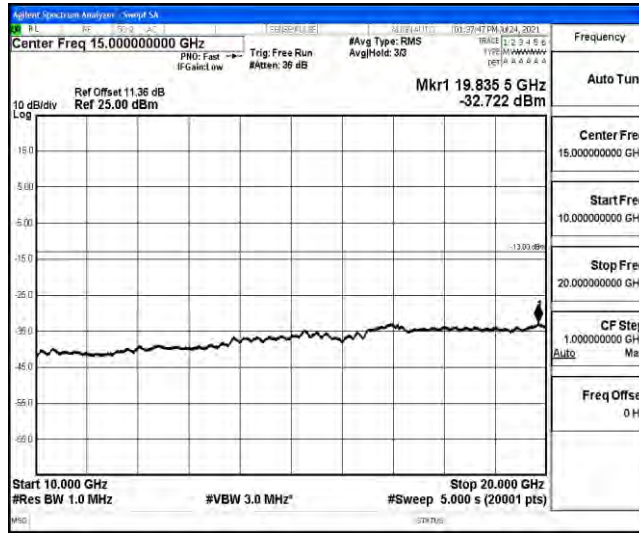

Band4-15MHz-16QAM-20325-1RB#0-Range5:10000~20000MHz