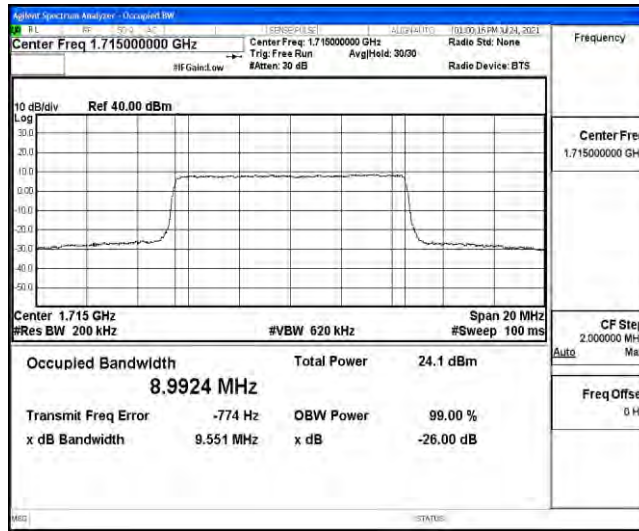

Band4-10MHz-QPSK-20000-50RB#0