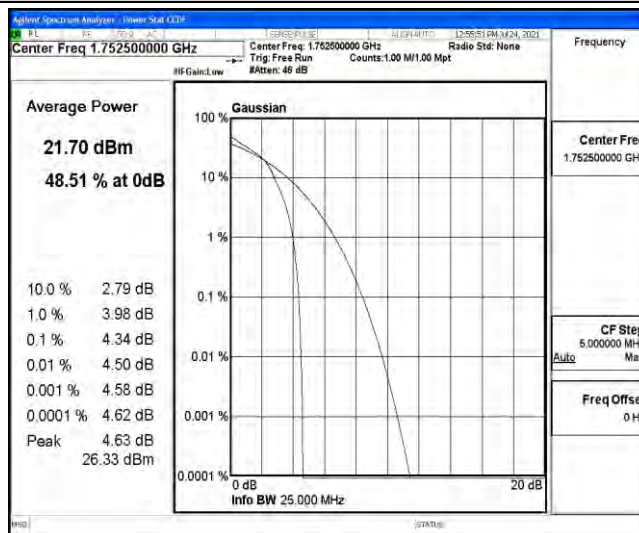

Band4-5MHz-16QAM-20375-25RB#0