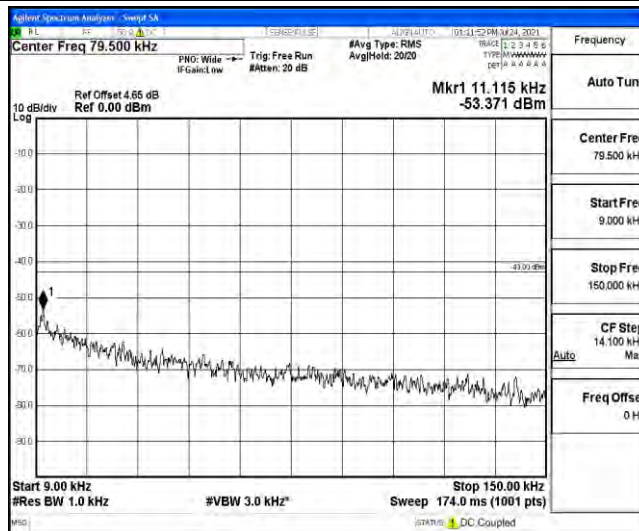

Band4-10MHz-16QAM-20350-1RB#0-Range1:0.009~0.15MHz