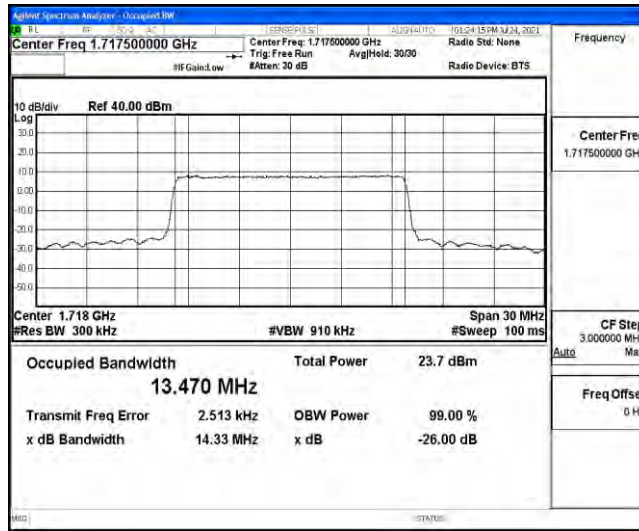

Band4-15MHz-QPSK-20025-75RB#0