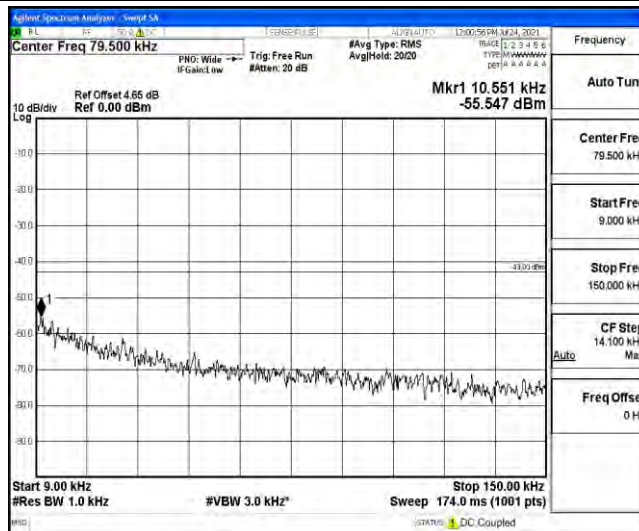

Band4-1.4MHz-QPSK-20393-1RB#0-Range1:0.009~0.15MHz