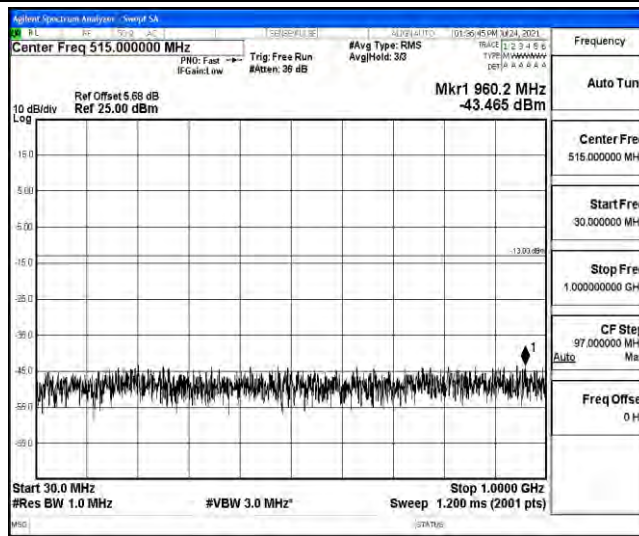

Band4-15MHz-16QAM-20175-1RB#0-Range5:10000~20000MHz

Band4-15MHz-16QAM-20325-1RB#0-Range1:0.009~0.15MHz

Band4-15MHz-16QAM-20325-1RB#0-Range2:0.15~30MHz

Band4-15MHz-16QAM-20325-1RB#0-Range3:30~1000MHz

Band4-15MHz-16QAM-20325-1RB#0-Range4:1000~10000MHz