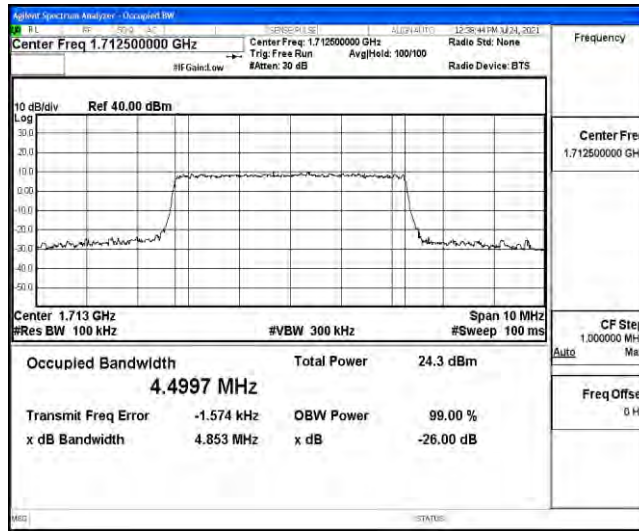

Band4-5MHz-16QAM-19975-25RB#0