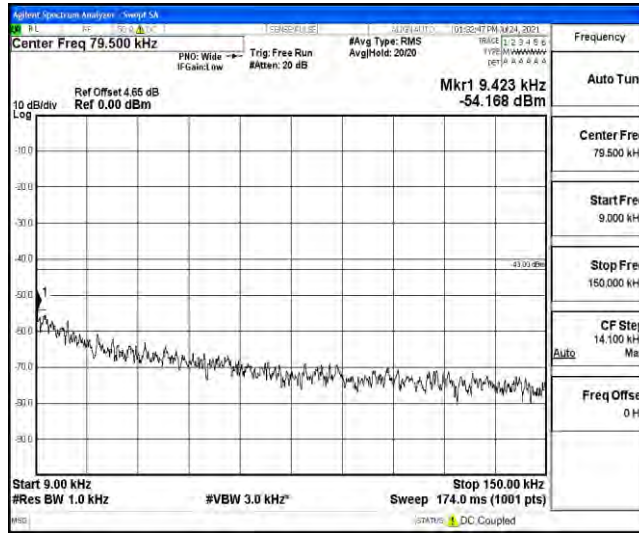

Band4-15MHz-16QAM-20175-1RB#0-Range1:0.009~0.15MHz