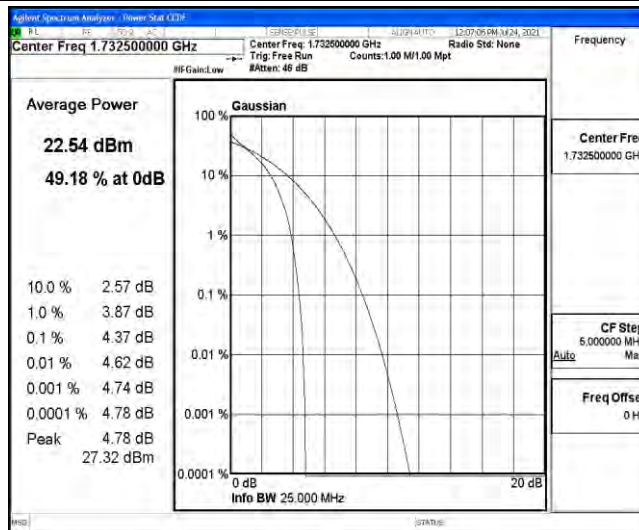

Band4-1.4MHz-QPSK-20175-6RB#0