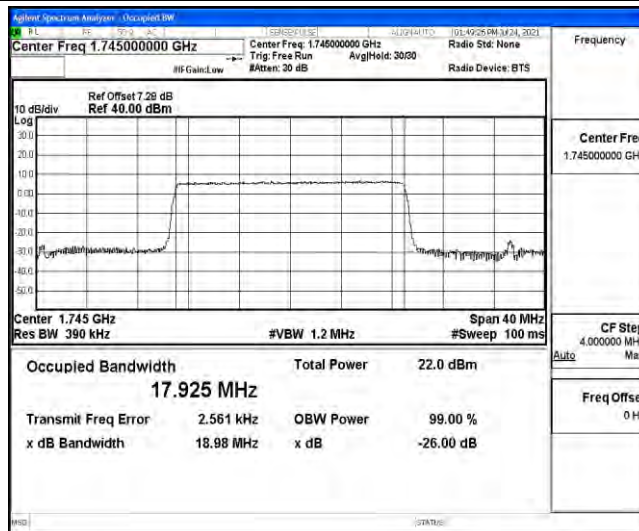

Band4-20MHz-16QAM-20300-100RB#0