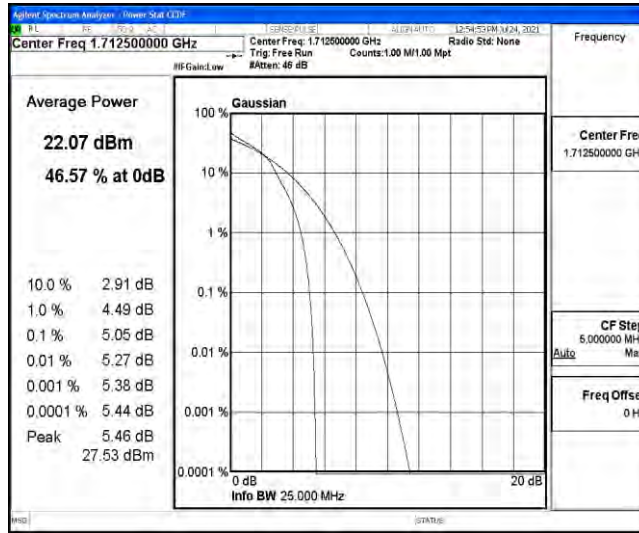

Band4-5MHz-16QAM-19975-25RB#0