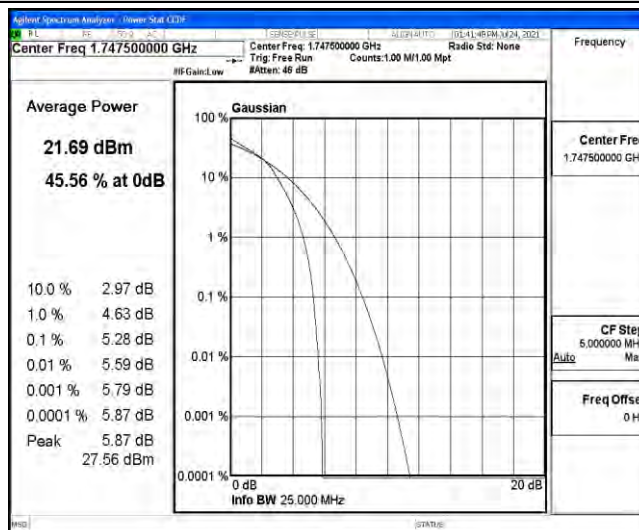

Band4-15MHz-16QAM-20325-75RB#0