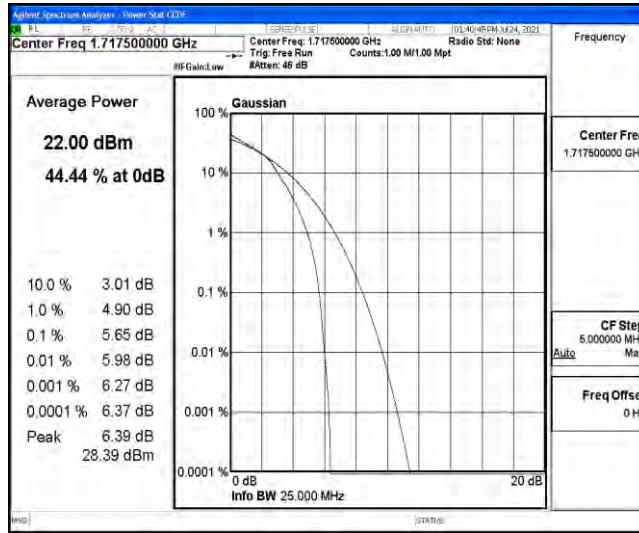

Band4-15MHz-16QAM-20025-75RB#0