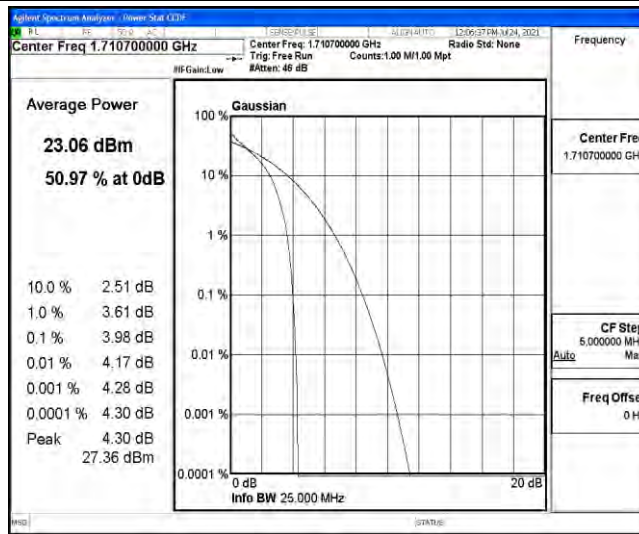

Test Graphs

Band4-1.4MHz-QPSK-19957-6RB#0