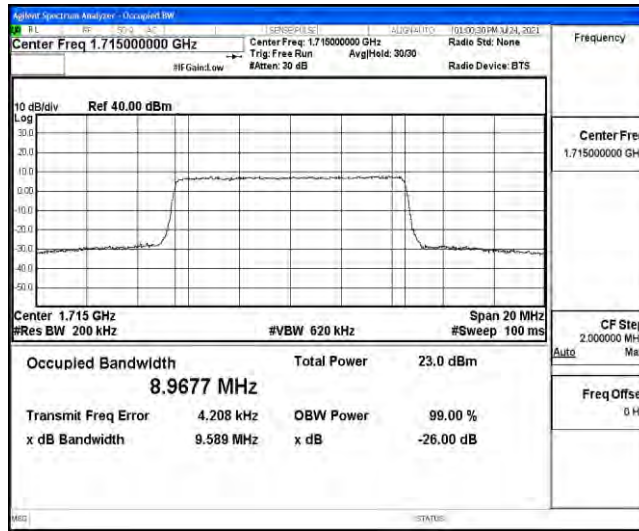

Band4-10MHz-16QAM-20000-50RB#0