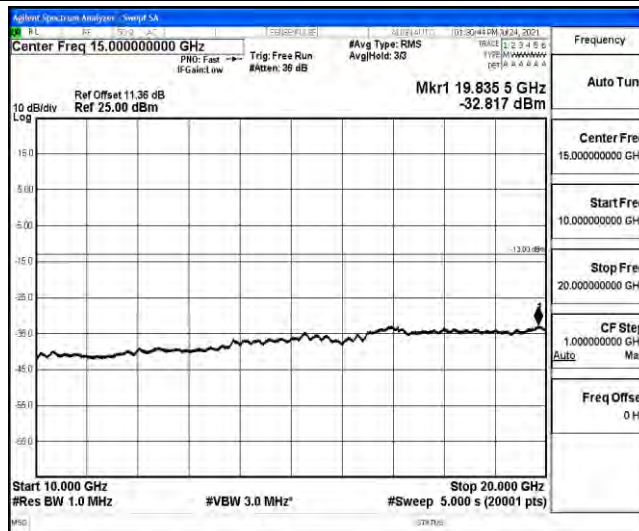

Band4-15MHz-16QAM-20025-1RB#0-Range5:10000~20000MHz