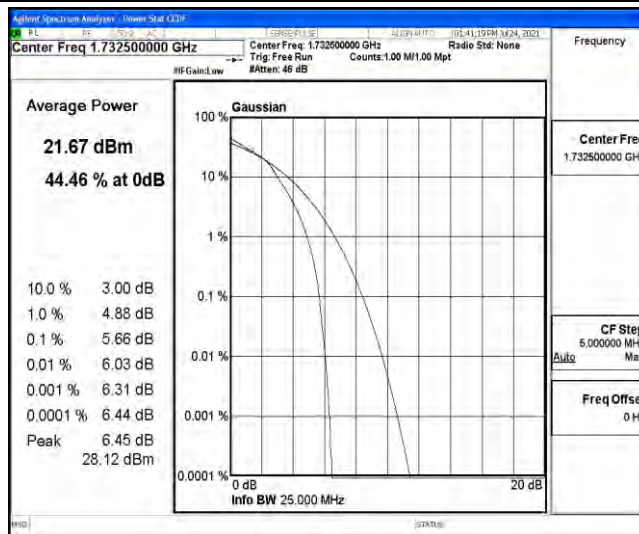

Band4-15MHz-16QAM-20175-75RB#0