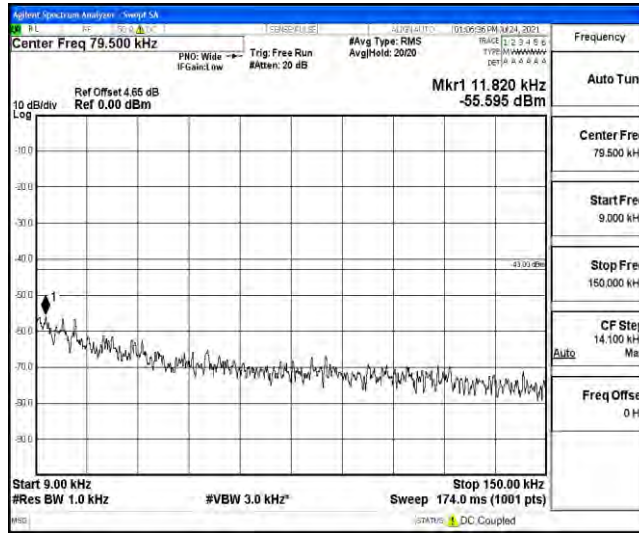

Band4-10MHz-QPSK-20175-1RB#0-Range1:0.009~0.15MHz