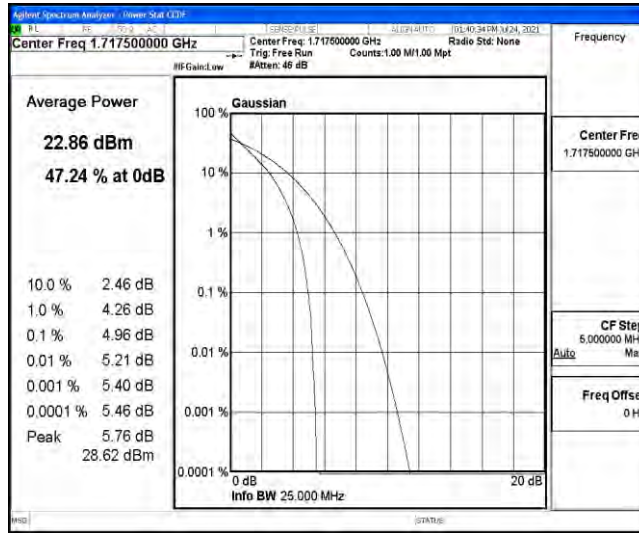

Band4-15MHz-QPSK-20025-75RB#0