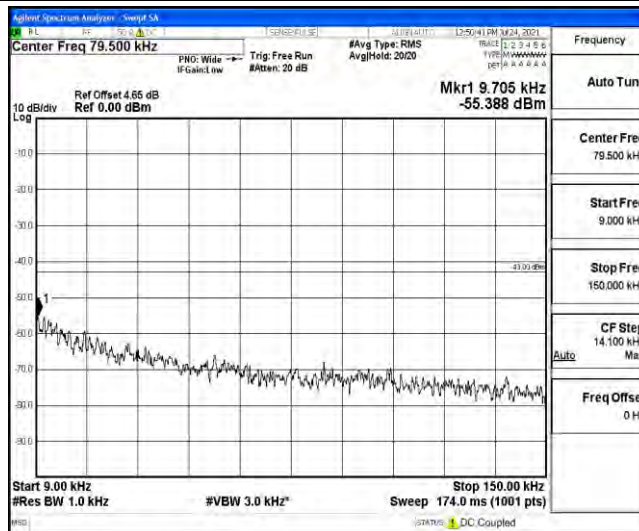

Band4-5MHz-16QAM-20375-1RB#0-Range1:0.009~0.15MHz