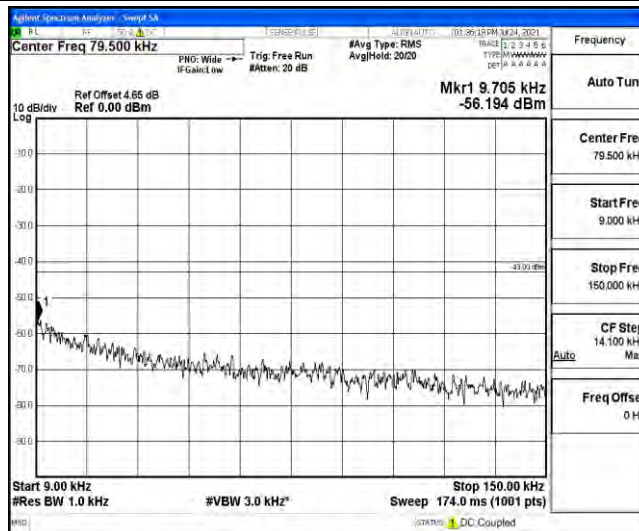

Band4-15MHz-16QAM-20325-1RB#0-Range1:0.009~0.15MHz