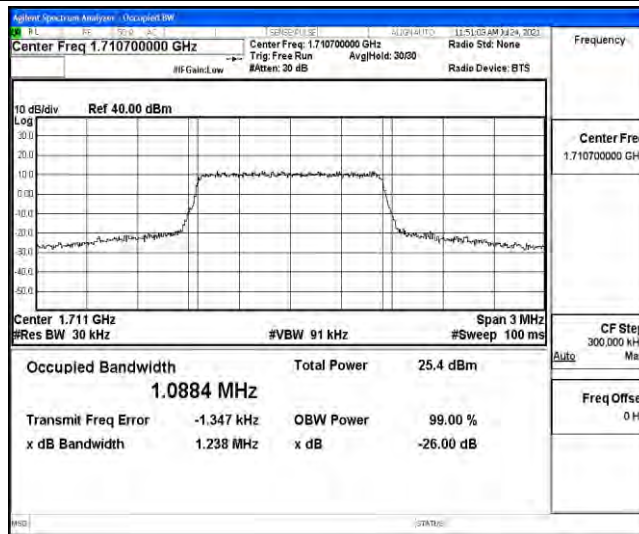

Test Graphs

Band4-1.4MHz-QPSK-19957-6RB#0