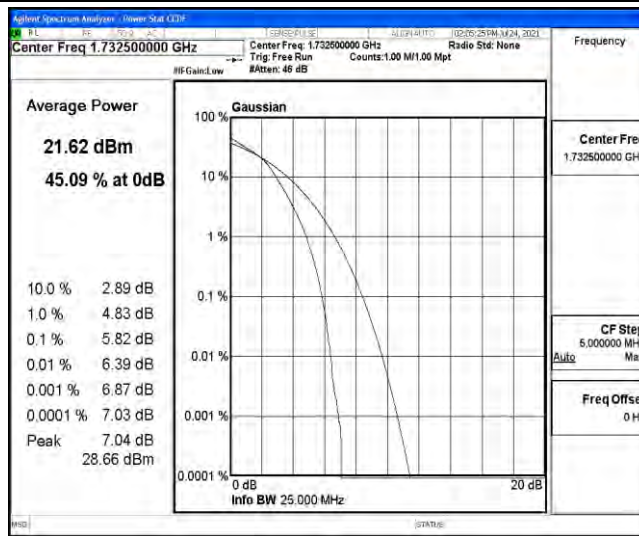

Band4-20MHz-16QAM-20175-100RB#0