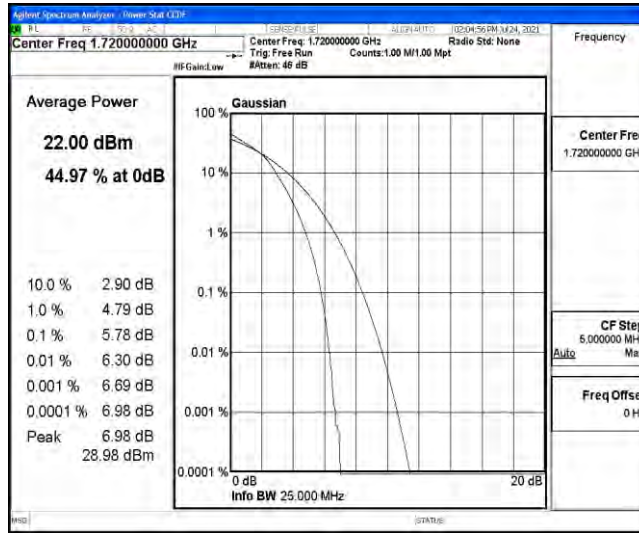

Band4-20MHz-16QAM-20050-100RB#0