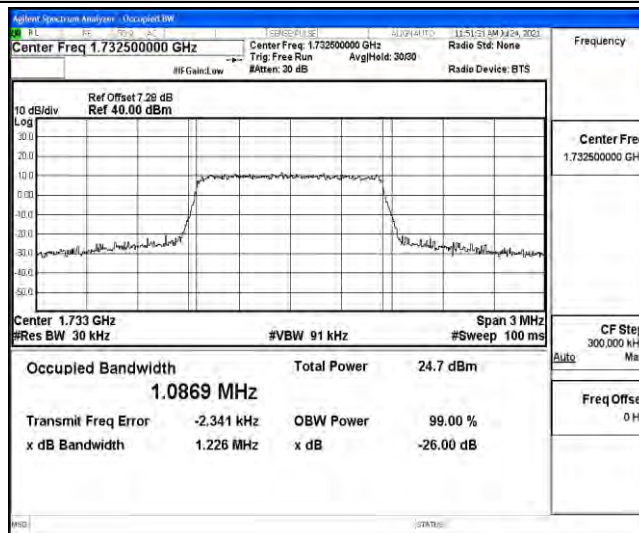

Band4-1.4MHz-QPSK-20175-6RB#0