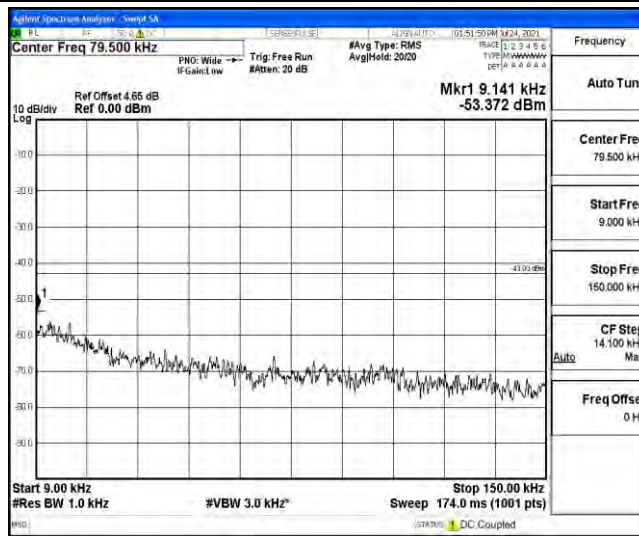

Band4-20MHz-QPSK-20050-1RB#0-Range1:0.009~0.15MHz