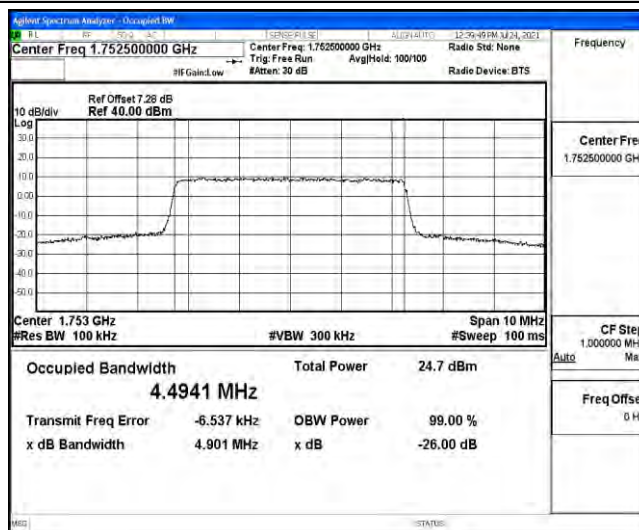

Band4-5MHz-QPSK-20375-25RB#0