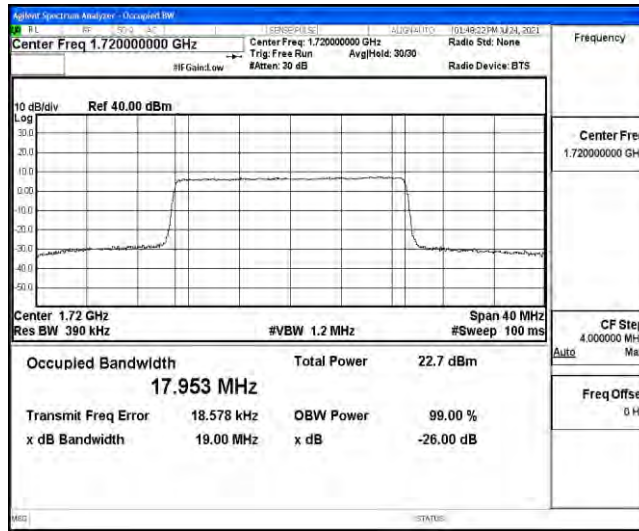

Band4-20MHz-16QAM-20050-100RB#0