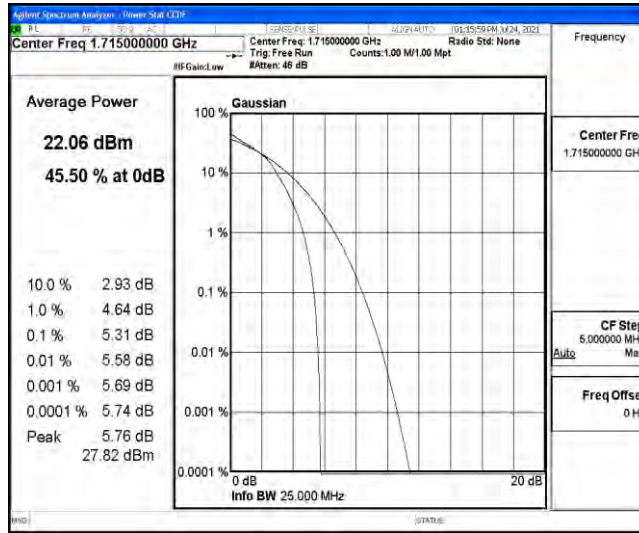

Band4-10MHz-16QAM-20000-50RB#0