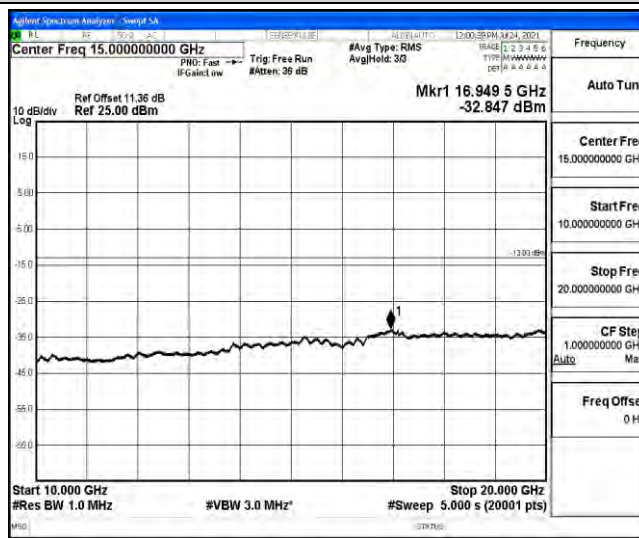

Band4-1.4MHz-16QAM-20175-1RB#0-Range5:10000~20000MHz