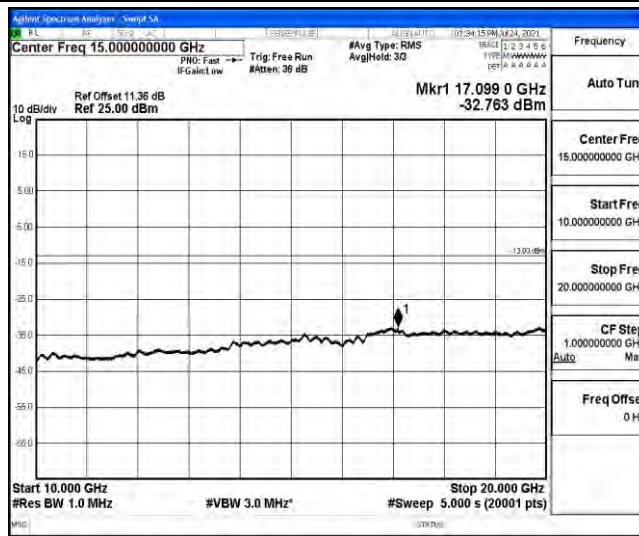

Band4-15MHz-16QAM-20175-1RB#0-Range5:10000~20000MHz