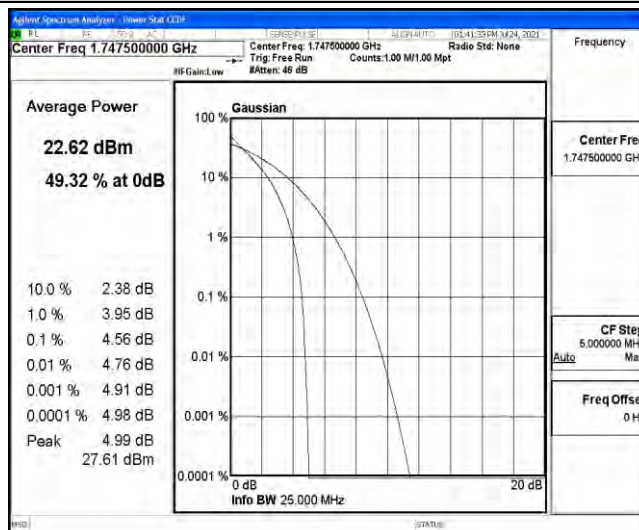

Band4-15MHz-QPSK-20325-75RB#0