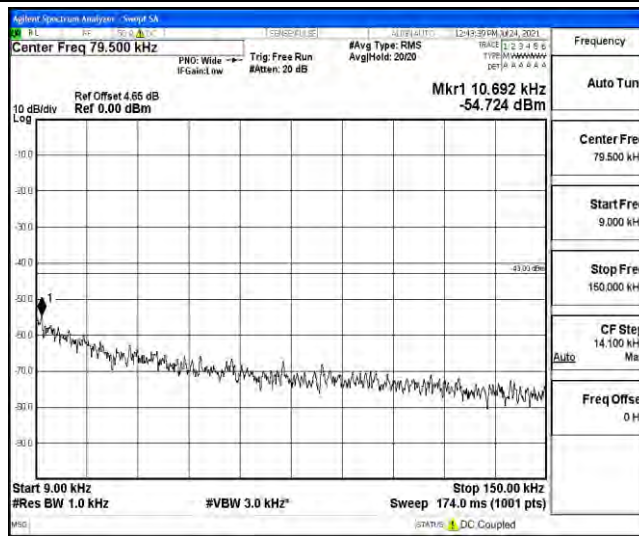

Band4-5MHz-16QAM-19975-1RB#0-Range1:0.009~0.15MHz