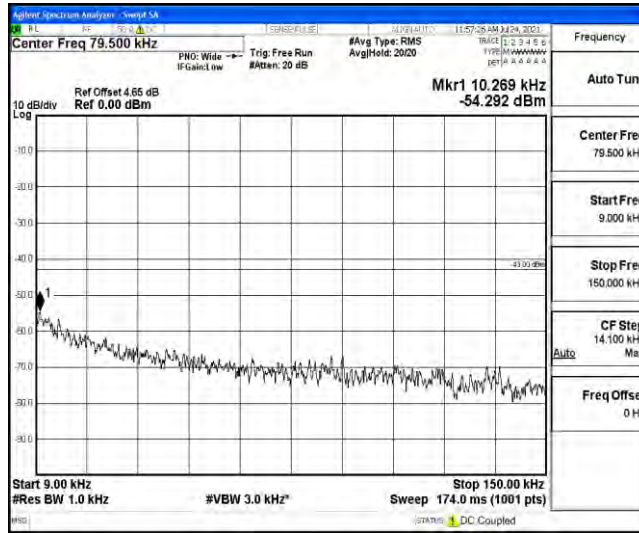

Band4-1.4MHz-QPSK-20175-1RB#0-Range1:0.009~0.15MHz