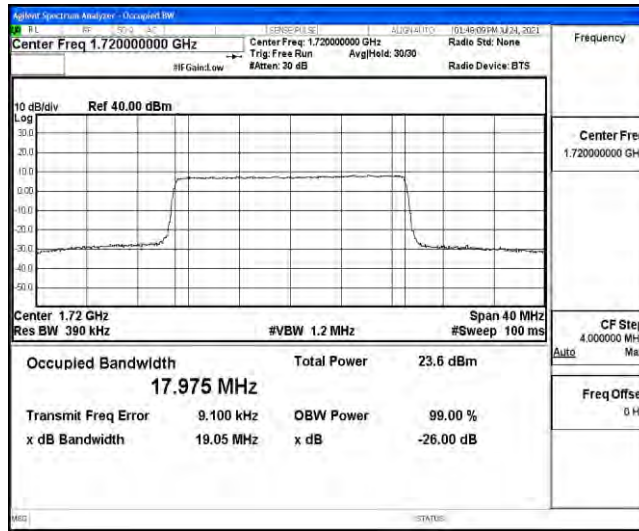

Band4-20MHz-QPSK-20050-100RB#0