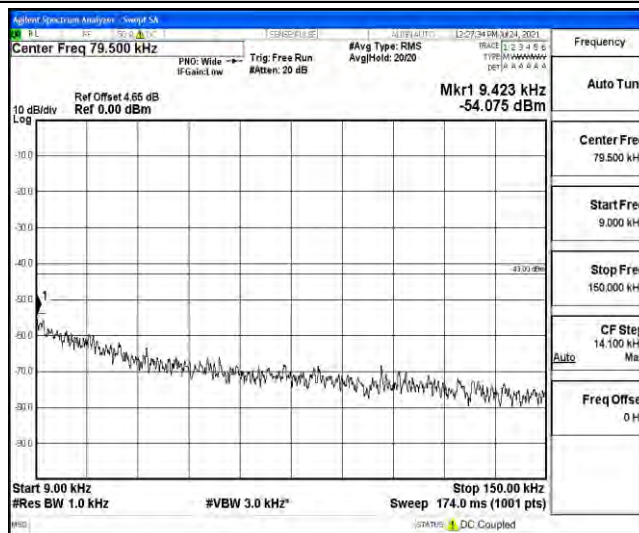

Band4-3MHz-16QAM-20385-1RB#0-Range1:0.009~0.15MHz