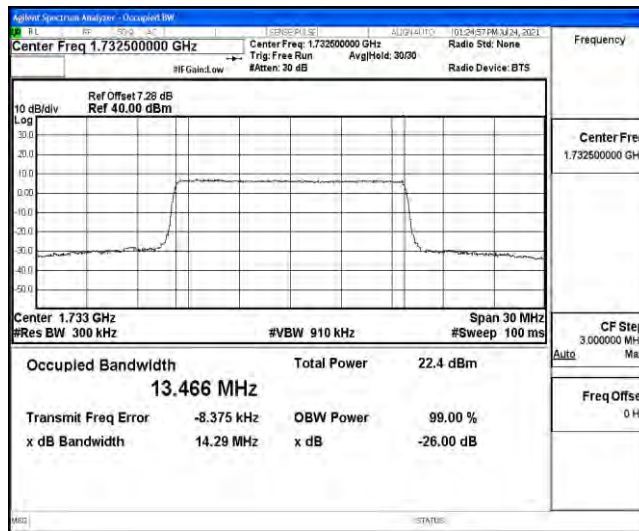

Band4-15MHz-16QAM-20175-75RB#0