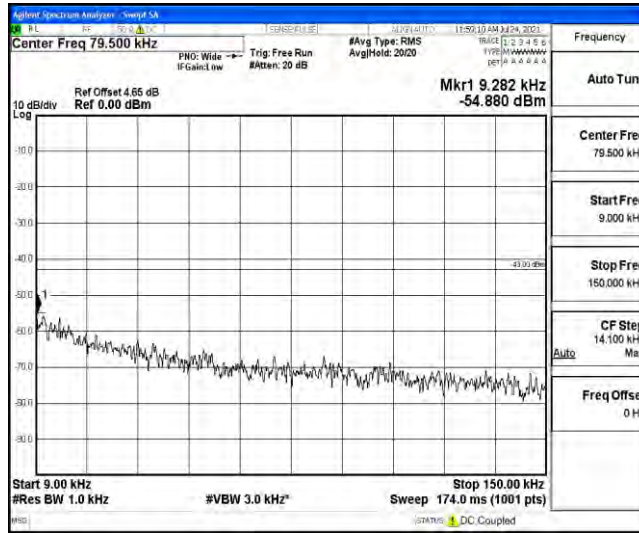

Band4-1.4MHz-16QAM-20175-1RB#0-Range1:0.009~0.15MHz