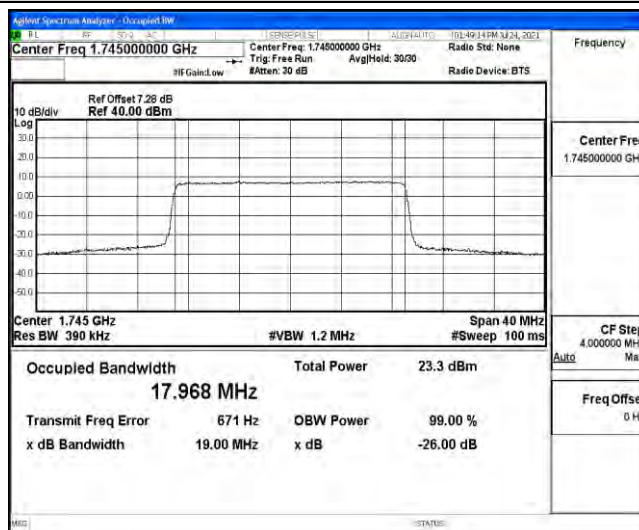

Band4-20MHz-QPSK-20300-100RB#0