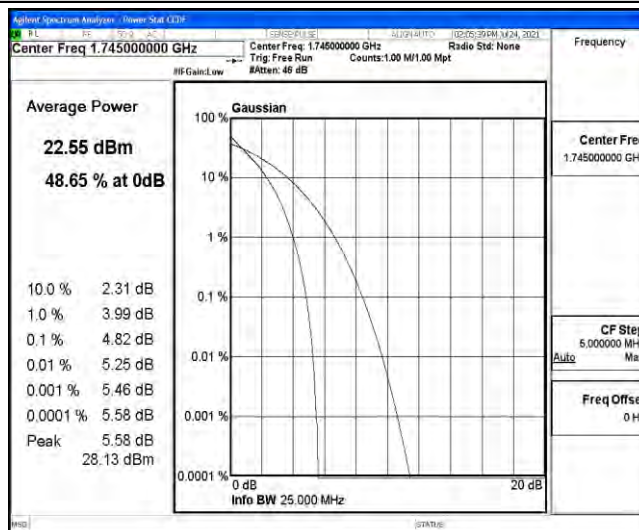

Band4-20MHz-QPSK-20300-100RB#0