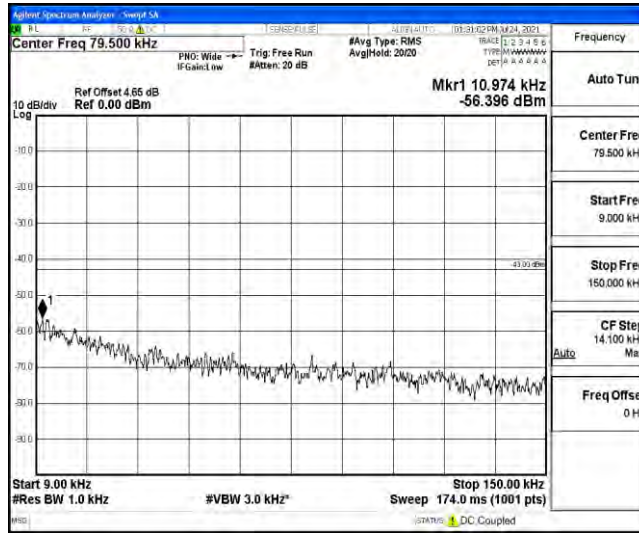

Band4-15MHz-QPSK-20175-1RB#0-Range1:0.009~0.15MHz