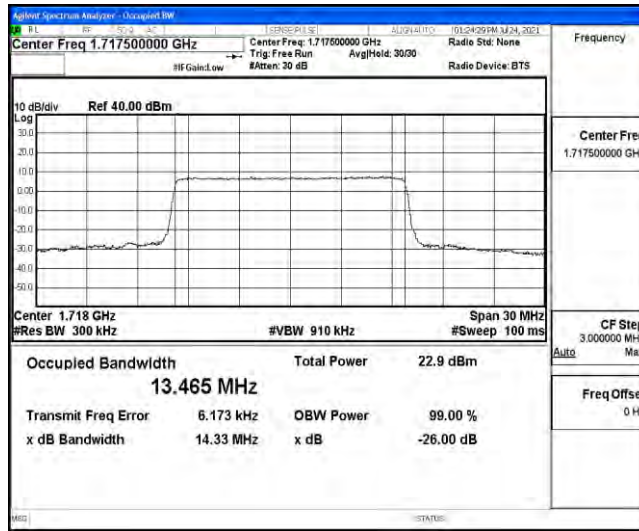

Band4-15MHz-16QAM-20025-75RB#0