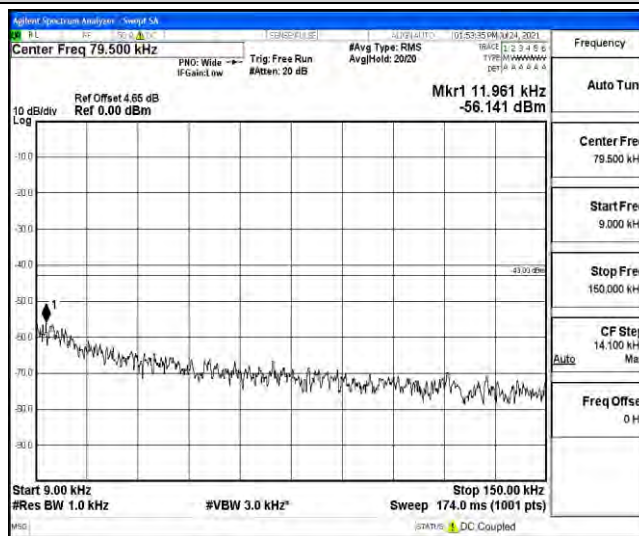

Band4-20MHz-16QAM-20050-1RB#0-Range1:0.009~0.15MHz