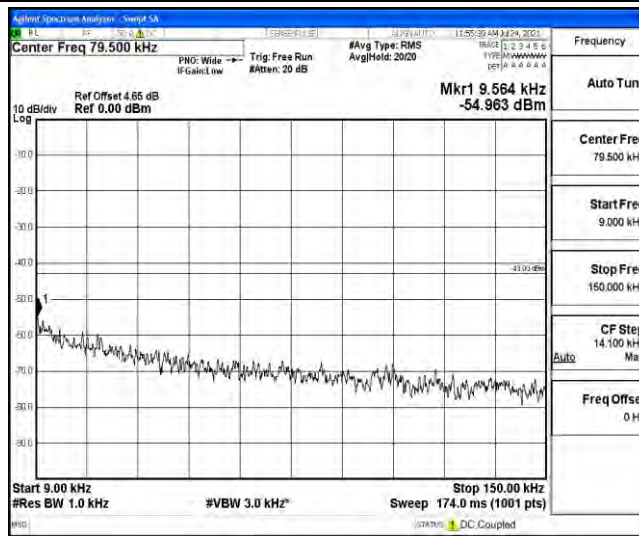

Band4-1.4MHz-16QAM-19957-1RB#0-Range1:0.009~0.15MHz