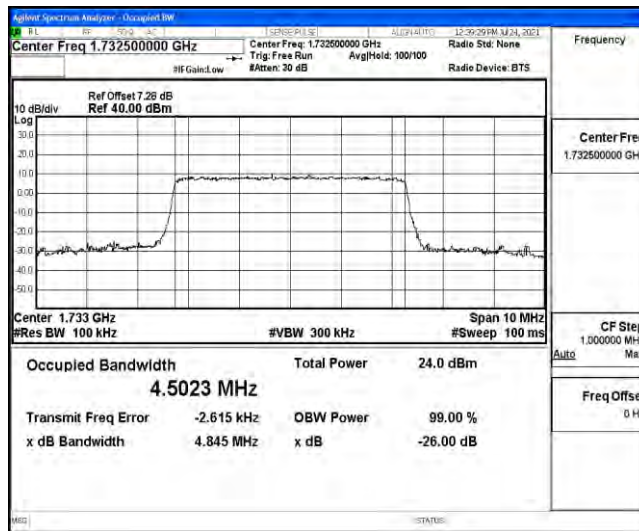

Band4-5MHz-16QAM-20175-25RB#0