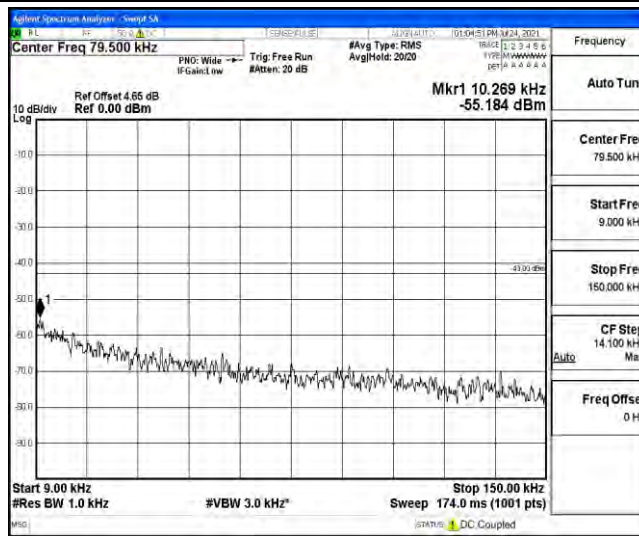

Band4-10MHz-16QAM-20000-1RB#0-Range1:0.009~0.15MHz