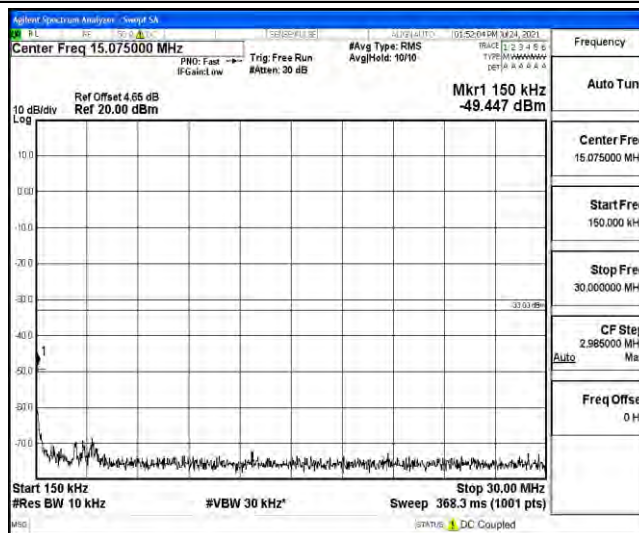

Band4-20MHz-QPSK-20050-1RB#0-Range2:0.15~30MHz