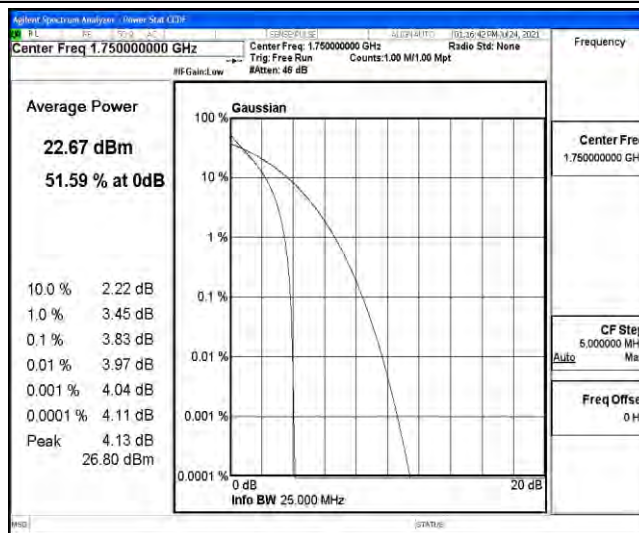

Band4-10MHz-QPSK-20350-50RB#0