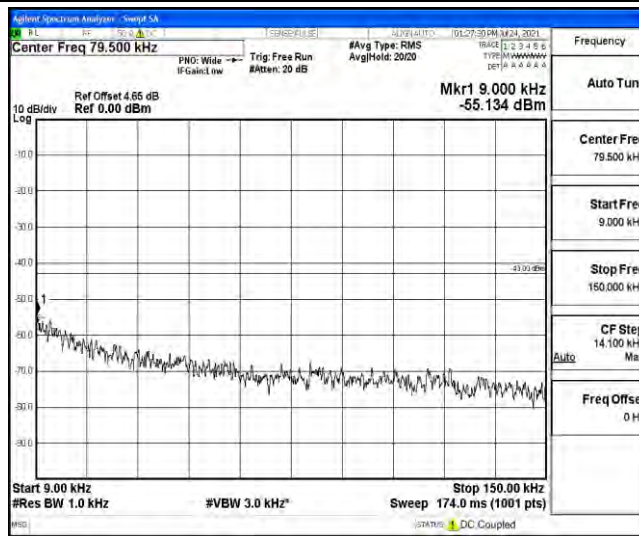

Band4-15MHz-QPSK-20025-1RB#0-Range1:0.009~0.15MHz