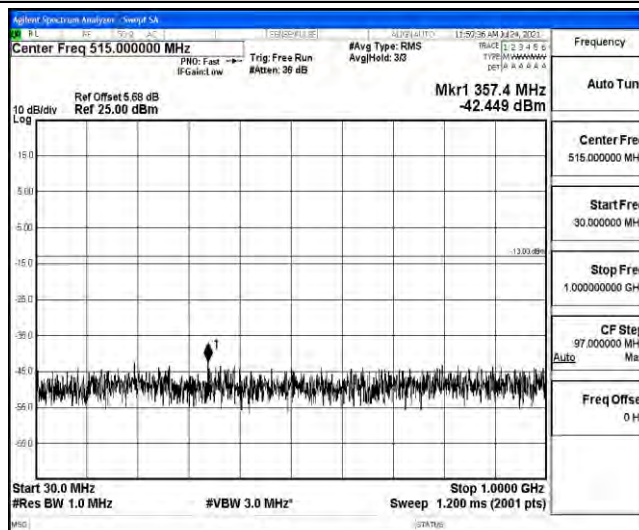

Band4-1.4MHz-16QAM-19957-1RB#0-Range5:10000~20000MHz

Band4-1.4MHz-16QAM-20175-1RB#0-Range1:0.009~0.15MHz

Band4-1.4MHz-16QAM-20175-1RB#0-Range2:0.15~30MHz

Band4-1.4MHz-16QAM-20175-1RB#0-Range3:30~1000MHz

Band4-1.4MHz-16QAM-20175-1RB#0-Range4:1000~10000MHz