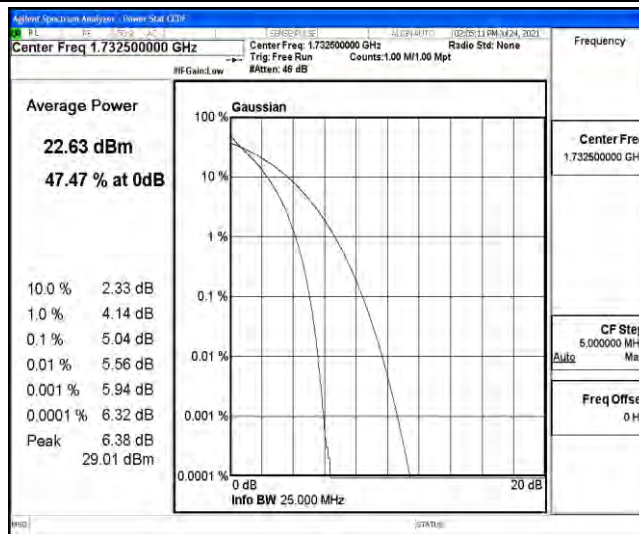

Band4-20MHz-QPSK-20175-100RB#0