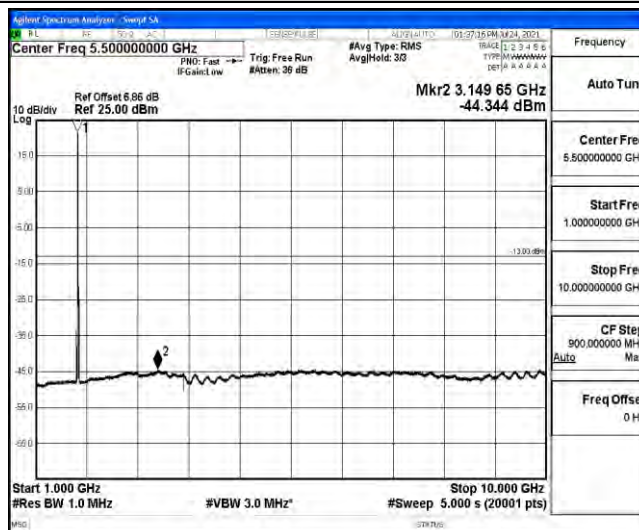

Band4-15MHz-16QAM-20175-1RB#0-Range5:10000~20000MHz

Band4-15MHz-16QAM-20325-1RB#0-Range1:0.009~0.15MHz

Band4-15MHz-16QAM-20325-1RB#0-Range2:0.15~30MHz

Band4-15MHz-16QAM-20325-1RB#0-Range3:30~1000MHz

Band4-15MHz-16QAM-20325-1RB#0-Range4:1000~10000MHz