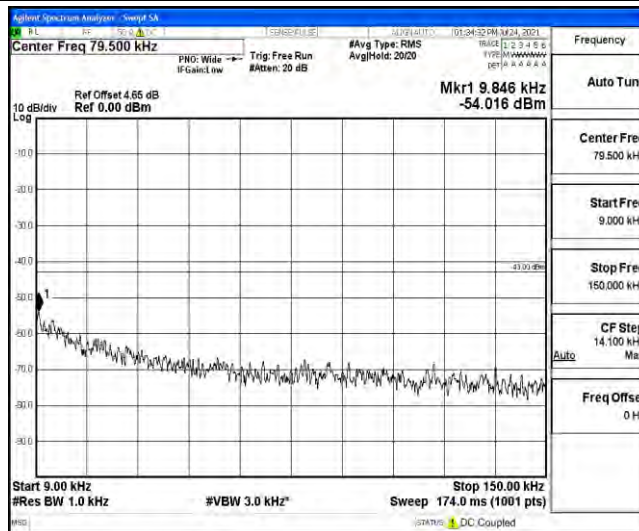

Band4-15MHz-QPSK-20325-1RB#0-Range1:0.009~0.15MHz