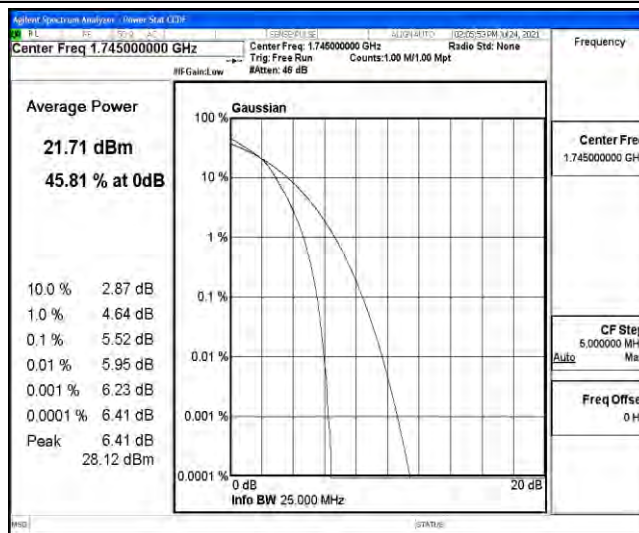

Band4-20MHz-16QAM-20300-100RB#0