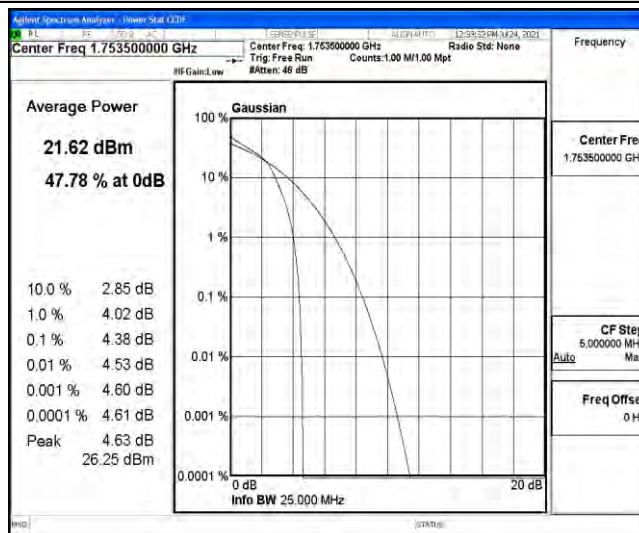

Band4-3MHz-16QAM-20385-15RB#0