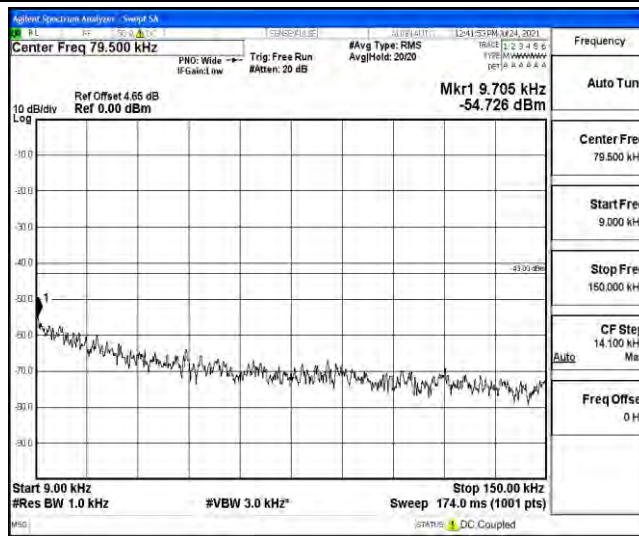

Band4-5MHz-QPSK-19975-1RB#0-Range1:0.009~0.15MHz