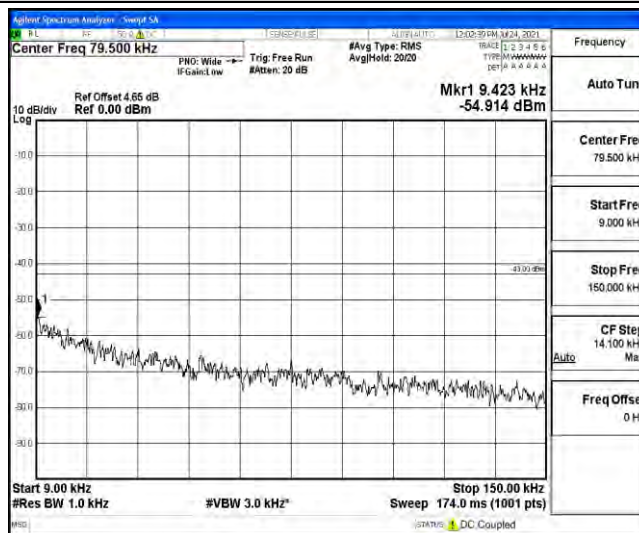

Band4-1.4MHz-16QAM-20393-1RB#0-Range1:0.009~0.15MHz