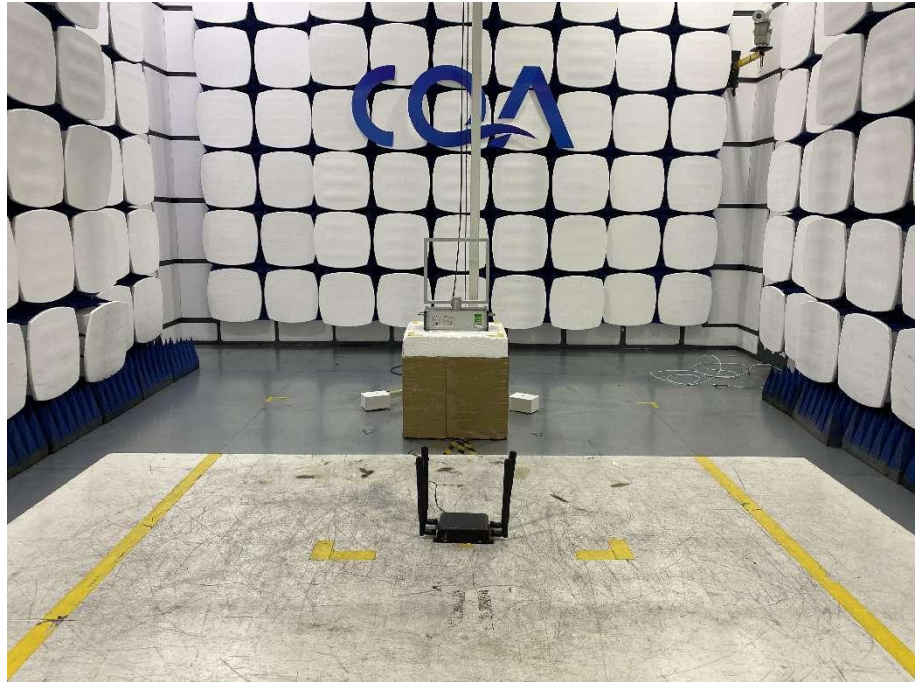

# 1 Photographs - EUT Test Setup

## 1.1 Radiated Spurious Emission

9kHz~30MHz:

30MHz~1GHz:

Above 1GHz: