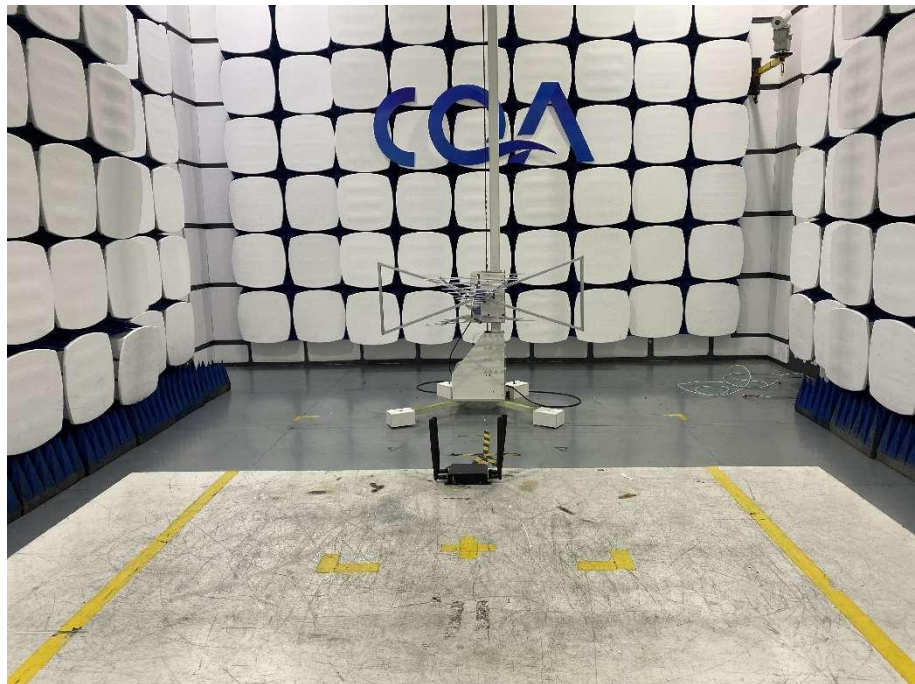

# 1 Photographs - EUT Test Setup

## 1.1 Radiated Spurious Emission

9kHz~30MHz:

30MHz~1GHz:

Above 1GHz:

## 1.2 Conducted Emission